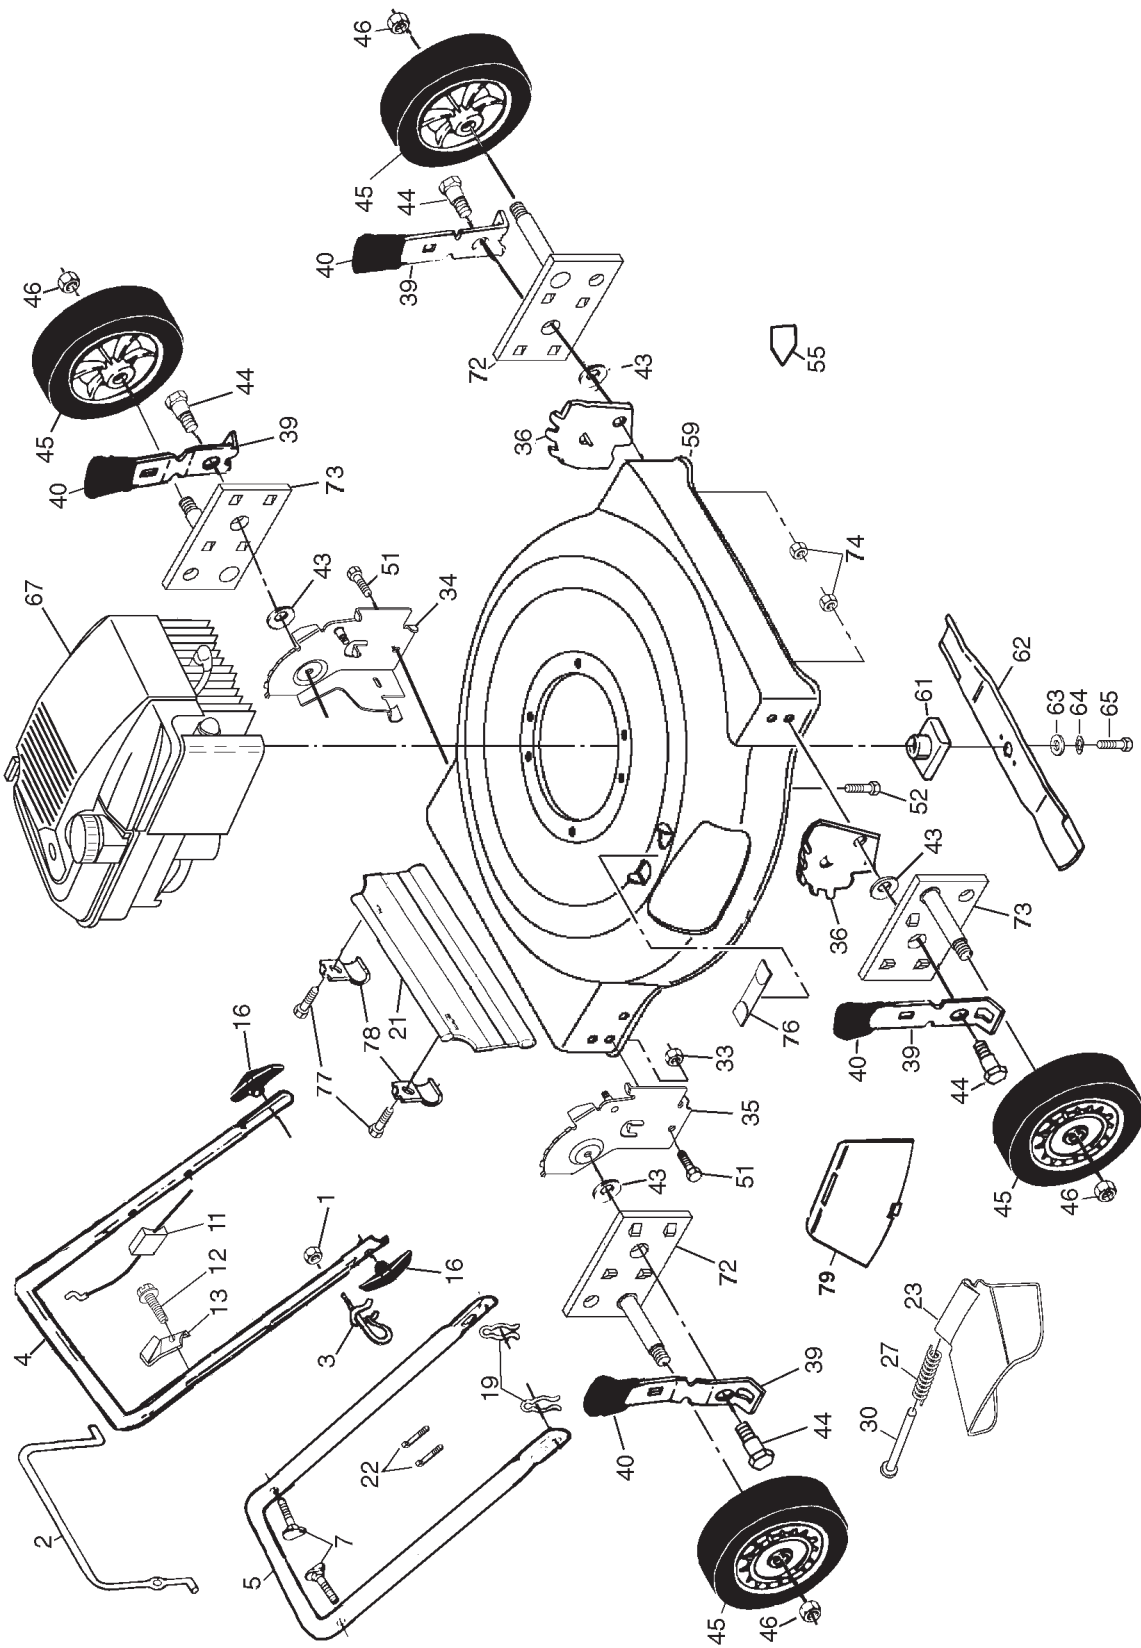

ROTARY LAWN MOWER -- MODEL NUMBER LO45N22SA

ROTARY LAWN MOWER - - MODEL NUMBER LO45N22SA

KEY NO.	PART NO.	DESCRIPTION	KEY NO.	PART NO.	DESCRIPTION
1	132004	Locknut 1/4-20	46	83923	Locknut 1/16-18
2	86902	Control Bar	51	17600406	Screw, Hex Head, Serrated 1/4 x 20.tt
3	179585	Rope Guide	52	150406	Hex Head Thread Rolling Screw 3/8-16 x 1
4	169709X479	Upper Handle	55	85463	Danger Decal
5	169708X479	Lower Handle	59	188810	Lawn Mower Housing (Includes Key Number 55)
7	131959	Handle Bolt 5/16-18	61	851514	Blade Adapter
11	176556	Engine Zone Control Cable	62	141114	22" Blade
12	750634	Hex Washer Head Screw #10-24 x 1/2	63	851074	Hardened Washer
13	86899X004	Up-Stop Bracket	64	850263	Helical Lockwasher 3/8
16	136376	Handle Knob	65	851084	Screw Hex Head 3/8-24 x 1-3/8 (Grade 8)
19	51793	Hairpin Cotter	67	- - -	Engine, Briggs & Stratton, Model Number 127802 (Order parts from engine manufacturer)
21	165858	Rear Deflector	72	186577X004	Axle Arm Assembly (LF / RR)
22	66426	Wire Tie	73	186578X004	Axle Arm Assembly (RF / LR)
23	160831	Discharge Guard	74	166785	Nut, Hex
27	160832	Torsion Spring	76	161622	Clip, Closeout
30	160833	Hinge Rod	77	750097	Screw
33	73930500	Nut, Hex, Flangelock 5/16 - 18	78	87584X004	Bolt, Shoulder 5/16-18X.51
34	168164X479	Wheel Bracket, Support (Left)	79	160830	Mulcher Plate
35	168165X479	Wheel Bracket, Support (Right)	- -	161058	Warning Decal (Not Shown)
36	160835X007	Wheel Bracket Adjuster	- -	172782	Operator's Manual, English
39	168360X004	Selector Spring	- -	188809	Repair Parts Manual
40	87877	Selector Knob			
43	183901	Washer			
44	160828	Shoulder Bolt 5/16-18 x .33			
45	700263	Wheel Assembly			

NOTE: All component dimensions given in U.S. inches.
1 inch = 25.4 mm