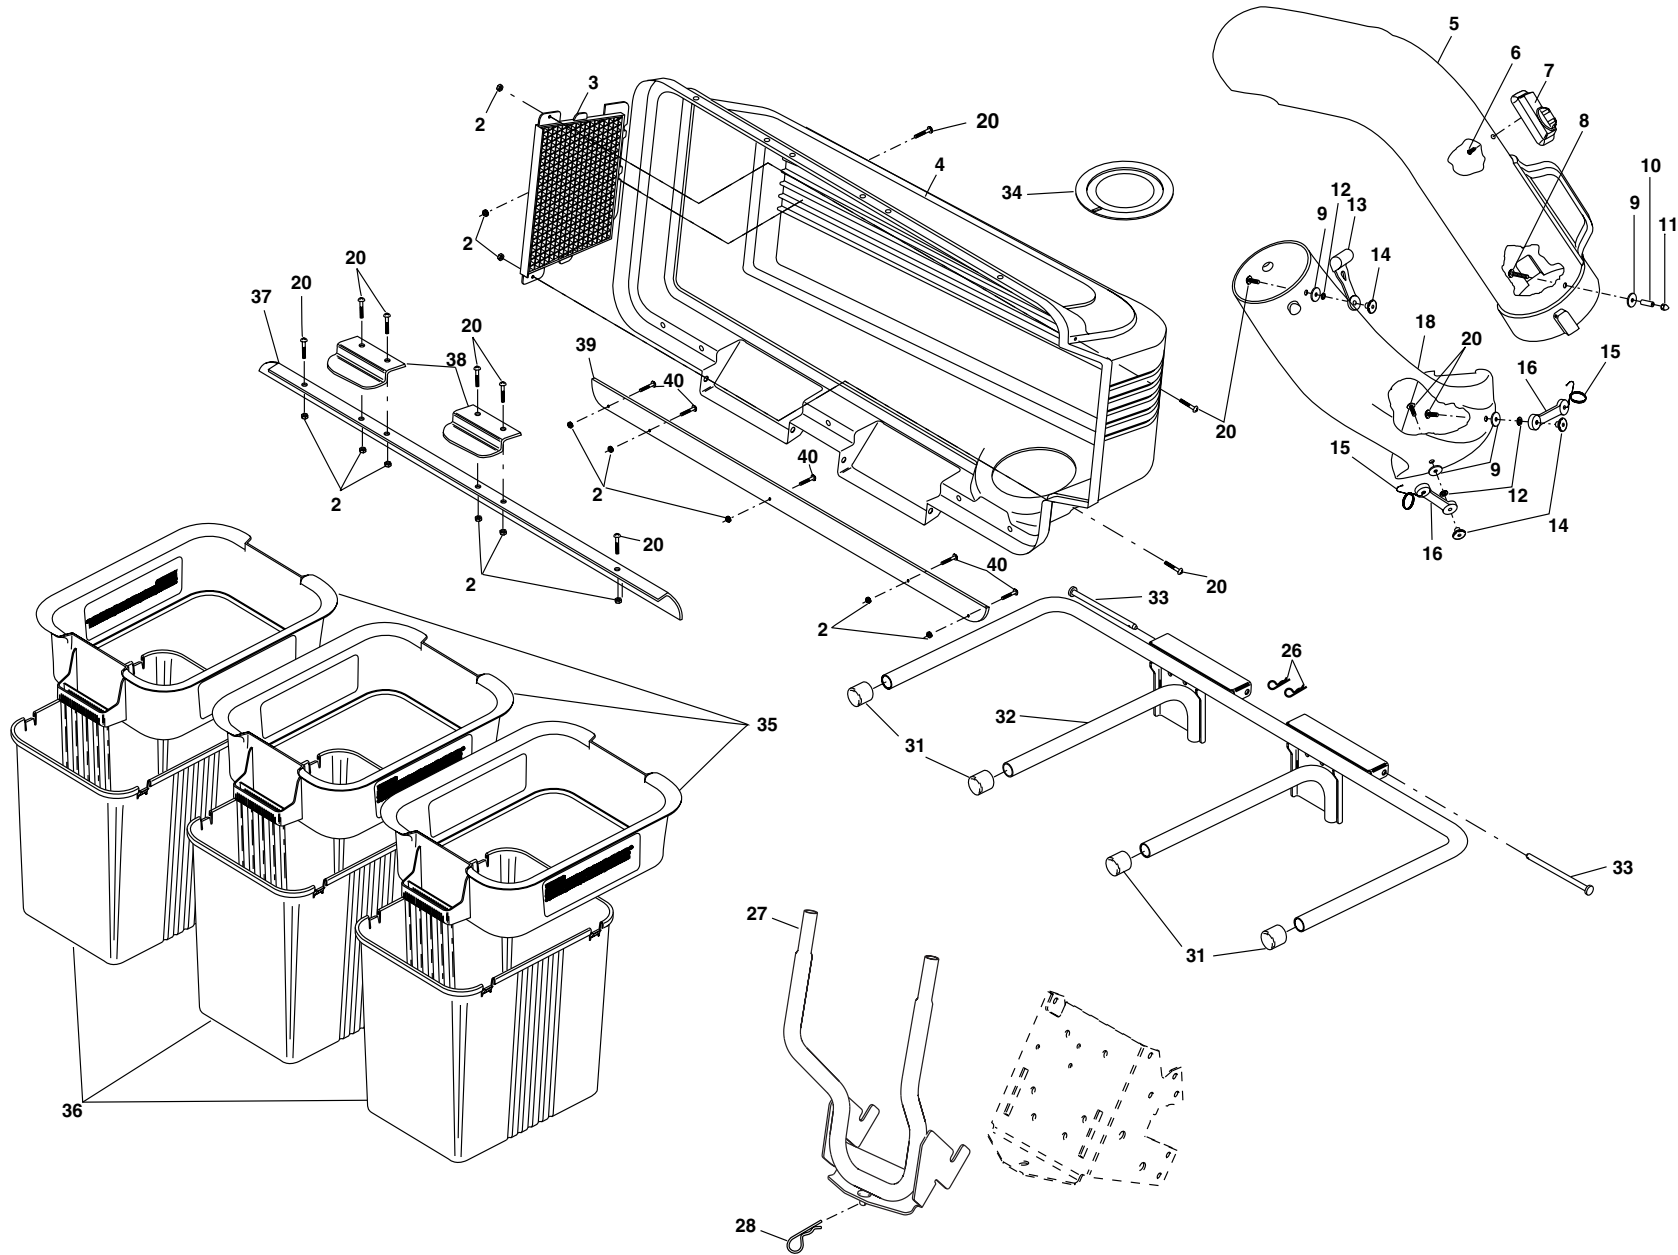

REPAIR PARTS/PIÈCES DE RECHANGE

GRASS CATCHER - - MODEL NUMBER GTB48A / RAMASSE-HERBE - - NUMÉRO DE MODÈLE GTB48A
PRODUCT NUMBER 954 63 19-47 / NUMÉRO DE PRODUIT 954 63 19-47

REPAIR PARTS/PIÈCES DE RECHANGE

GRASS CATCHER - - MODEL NUMBER GTB48A / RAMASSE-HERBE - - NUMÉRO DE MODÈLE GTB48A
 PRODUCT NUMBER 954 63 19-47 / NUMÉRO DE PRODUIT 954 63 19-47

KEY NO.	PART NO.	DESCRIPTION	KEY NO.	PART NO.	DESCRIPTION
2	532069180	Nut, Crownlock #10-24	18	532174345	Chute, Lower
3	532127533	Screen, Cover	20	871161010	Screw #10-24 x 5/8
4	532139850	Cover Assembly (Includes 3, 37, 38, 39)	26	532124670	Spring, Retainer
5	532176741	Chute, Upper	27	532176987	Support Assembly
6	818021008	Screw, Special #10-14x1/2	28	532165898	Spring, Retainer
7	532140572	Dump bag Indicator	31	532174083	Plug, Tubing End
8	532087175	Screw, #10-24 x 1-1/8	32	532176990	Bagger, Frame
9	819061216	Washer 3/16x3/4x16 Ga.	33	532128600	Pin, Hinge
10	532007206	Spacer, Split	34	532127534	Gasket, Cover
11	532060867	Nut, Acorn #10-24	35	532183286	Container, Top
12	810071000	Washer, lock	36	532129586	Container, Bottom
13	532109808	Latch, Chute	37	532134637	Seal, Cover
14	532125004	Nut, Weld	38	532130895	Latch Handle, Cover
15	532130760	Latch, Hook	39	532186601	Strip, Reinforcement
16	532130759	Rubber, Latch	40	871141008	Screw #10-24 x 1/2
			—	532178403	Owner's Manual