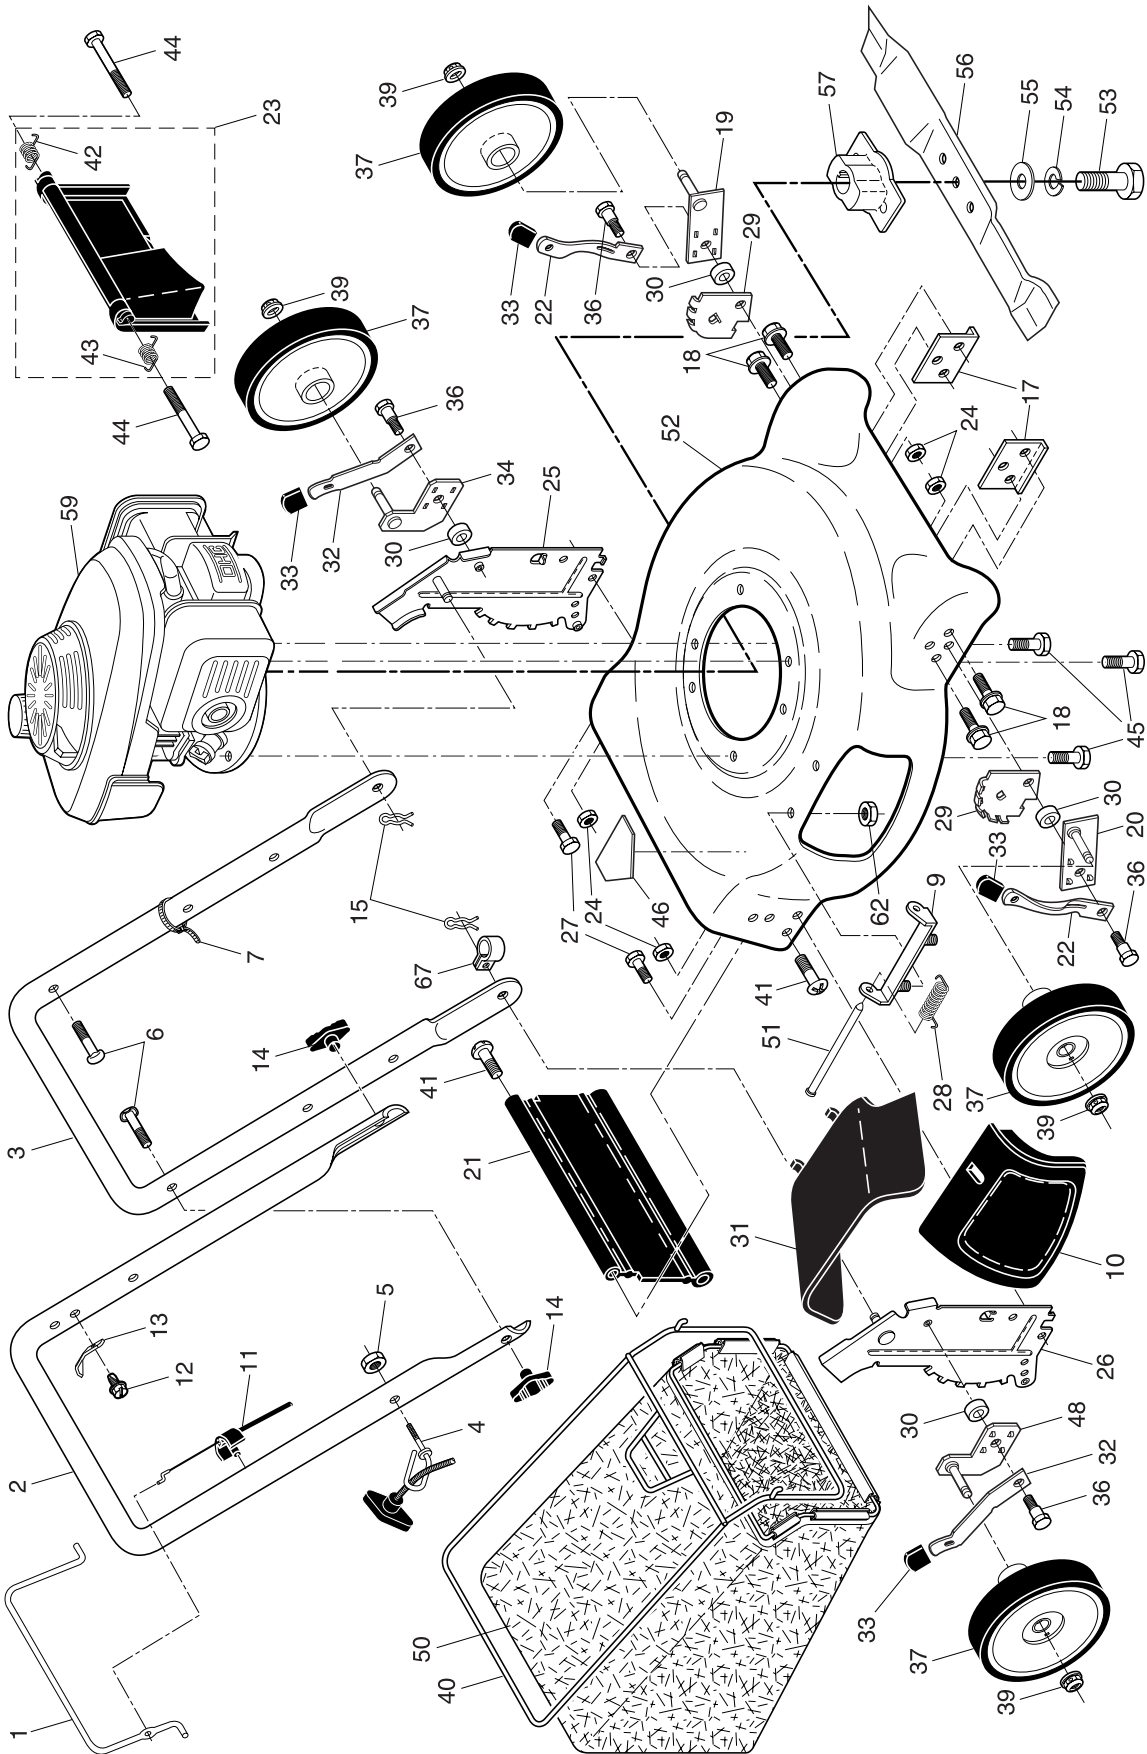

ROTARY LAWN MOWER -- MODEL NUMBER PR55N21C (MFG. ID. NUMBER 96132000301)

ROTARY LAWN MOWER - - MODEL NUMBER PR55N21C (MFG. ID. NUMBER 96132000301)

KEY NO.	PART NO.	DESCRIPTION	KEY NO.	PART NO.	DESCRIPTION
1	194177X428	Control Bar	33	170143	Selector Knob
2	194179X479	Upper Handle	34	186576X004	Axle Arm Assembly, Rear, LH
3	169708X479	Lower Handle	36	160828	Shoulder Bolt 5/16-18
4	179585	Rope Guide	37	193909X421	Wheel & Tire Assembly
5	132004	Nut, Hex	39	83923	Flanged Locknut, Hex
6	191574	Handle Bolt	40	194759	Grassbag
7	66426	Wire Tie	41	88652	Hinge Screw
9	154132	Hinge Bracket	42	165766	Spring, Rear Door, LH
10	165754	Mulcher Door	43	165767	Spring, Rear Door, RH
11	183281	Cable, Engine Zone Control	44	184193	Bolt, Rear Door
12	750634	Hex Washer Head Screw	45	150406	Hex Head Thread Rolling Screw 3/8-16 x 1
13	86899X004	Up-Stop Bracket	46	107339X	Danger Decal
14	189713X428	Knob, Handle	48	186575X004	Axle Arm Assembly, Rear, RH
15	51793	Hairpin Cotter	50	188813	Frame, Grassbag
17	165946X479	Support Bracket	51	147286	Rod, Hinge
18	17600406	Screw	52	174161	Kit, Lawn Mower Housing
19	186577X004	Axle Arm Assembly, Front, LH	53	851084	(Includes Key Numbers 17, 18 and 46)
20	186578X004	Axle Arm Assembly, Front, RH	54	850263	Hex Head Screw 3/8-24 x 1-3/8 Grade 8
21	188987	Rear Skirt	55	851074	Helical Lockwasher
22	168360X004	Selector Spring, Front	55	851074	Hardened Washer
23	186612	Kit, Rear Door Assembly (Includes Springs)	56	189028	21" Blade
24	73930500	Locknut, Hex 5/16-18	57	193707	Blade Adapter
25	166111X479	Handle Bracket Assembly, LH	59	- - -	Engine, Honda, Model Number GCV160
26	166112X479	Handle Bracket Assembly, RH			(For engine service and replacement parts, call Honda Engines at 1-800-426-7701)
27	17600406	Screw 1/4-20 x 3/8	62	73800400	Nut, Hex
28	152124	Spring, Hinge	67	192770	Clip, Cable
29	160835X007	Wheel Adjusting Bracket, Front	- -	162300	Warning Decal (not shown)
30	183901	Spacer	- -	193732	Operator's Manual, English
31	165760	Discharge Deflector	- -	193734	Operator's Manual, French
32	169421X004	Selector Spring, Rear	- -	197967	Repair Parts Manual, English / French

NOTE: All component dimensions given in U.S. inches. 1 inch = 25.4 mm.

IMPORTANT: Use only Original Equipment Manufacturer (O.E.M.) replacement parts. Failure to do so could be hazardous, damage your lawn mower and void your warranty.