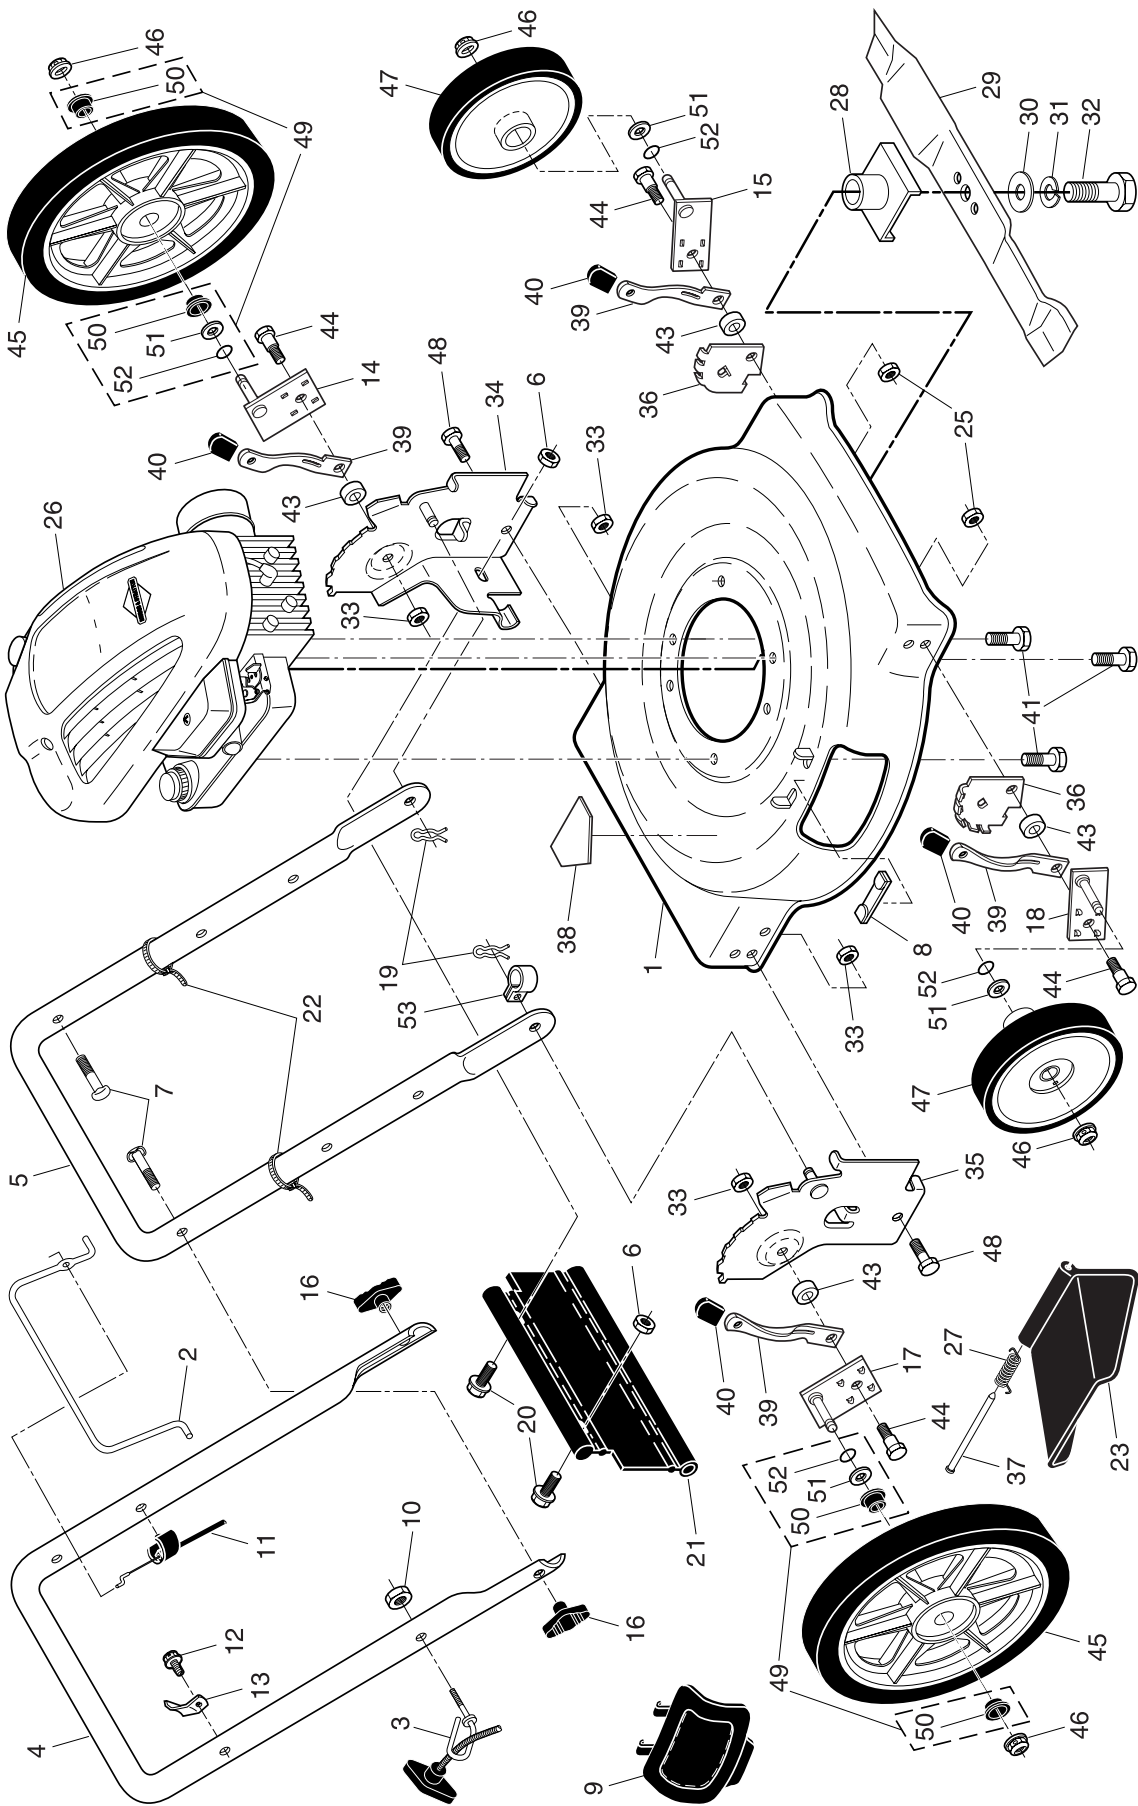

ROTARY LAWN MOWER - - MODEL NUMBER 961140004 (96114000400)

ROTARY LAWN MOWER - - MODEL NUMBER 961140004 (96114000400)

KEY NO.	PART NO.	DESCRIPTION	KEY NO.	PART NO.	DESCRIPTION
1	161657	Lawn Mower Housing (Includes Key Number 38)	30	851074	Hardened Washer
2	194177X428	Control Bar	31	850263	Helical Lockwasher 3/8
3	179585	Rope Guide	32	851084	Screw, Hex Head, Grade 8, 3/8-24 x 1-3/8
4	194179X479	Upper Handle	33	73800500	Nut, Hex, Nylock 5/16-18
5	169708X479	Lower Handle	34	170373X479	Wheel Bracket Support, LH
6	73800400	Locknut, Hex 1/4-20	35	170374X479	Wheel Bracket Support, RH
7	191574	Handle Bolt 5/16-18	36	160835X007	Wheel Bracket Adjuster
8	161622	Clip, Closeout	37	160833	Hinge Rod
9	160830	Mulcher Plate	38	141846	Danger Decal
10	132004	Nut, Hex 1/4-20	39	168360X004	Selector Spring
11	183281	Engine Zone Control Cable	40	87877	Selector Knob
12	750634	Hex Washer Head Screw #10-24 x 1/2	41	150406	Screw, Hex Head, Threaded, Rolled 3/8-16 x 1
13	86899X004	Up-Stop Bracket	43	183901	Spacer
14	180409X004	Axle Arm Assembly, Rear, LH	44	160828	Shoulder Bolt 5/16-18
15	186577X004	Axle Arm Assembly, Front, LH	45	189174	Wheel & Tire Assembly, Rear, 14"
16	189713X428	Knob, Handle	46	83923	Nut, Hex, Flangelock 3/8-16
17	180410X004	Axle Arm Assembly, Rear, RH	47	189483	Wheel & Tire Assembly, Front, 8"
18	186578X004	Axle Arm Assembly, Front, RH	48	74760514	Bolt, Hex Head 5/16-18
19	51793	Hairpin Cotter	49	193498	Kit, Bushing, High Wheel
20	74760412	Screw, Hex Cap Head 1/4-20	50	193028X428	Bushing, Nylon, Black
21	189008	Rear Deflector	51	88348	Washer, Flat 3/8
22	66426	Wire Tie	52	188152	O-Ring
23	160831	Discharge Guard	53	192770	Clip, Cable
25	166785	Nut, Hex, Flangelock 5/16-18	- -	161058	Warning Decal (not shown)
26	- - -	Engine, Briggs & Stratton, Model Number 10M902 (For engine service and replacement parts, call Briggs & Stratton at 1-800-233-3723)	- -	193732	Operator's Manual, English
27	193436	Torsion Spring	- -	193735	Operator's Manual, Spanish
28	851514	Blade Adapter	- -	195591	Repair Parts Manual
29	141114	22" Blade			

NOTE: All component dimensions given in U.S. inches.
1 inch = 25.4 mm

IMPORTANT: Use only Original Equipment Manufacturer (O.E.M.) replacement parts. Failure to do so could be hazardous, damage your lawn mower and void your warranty.