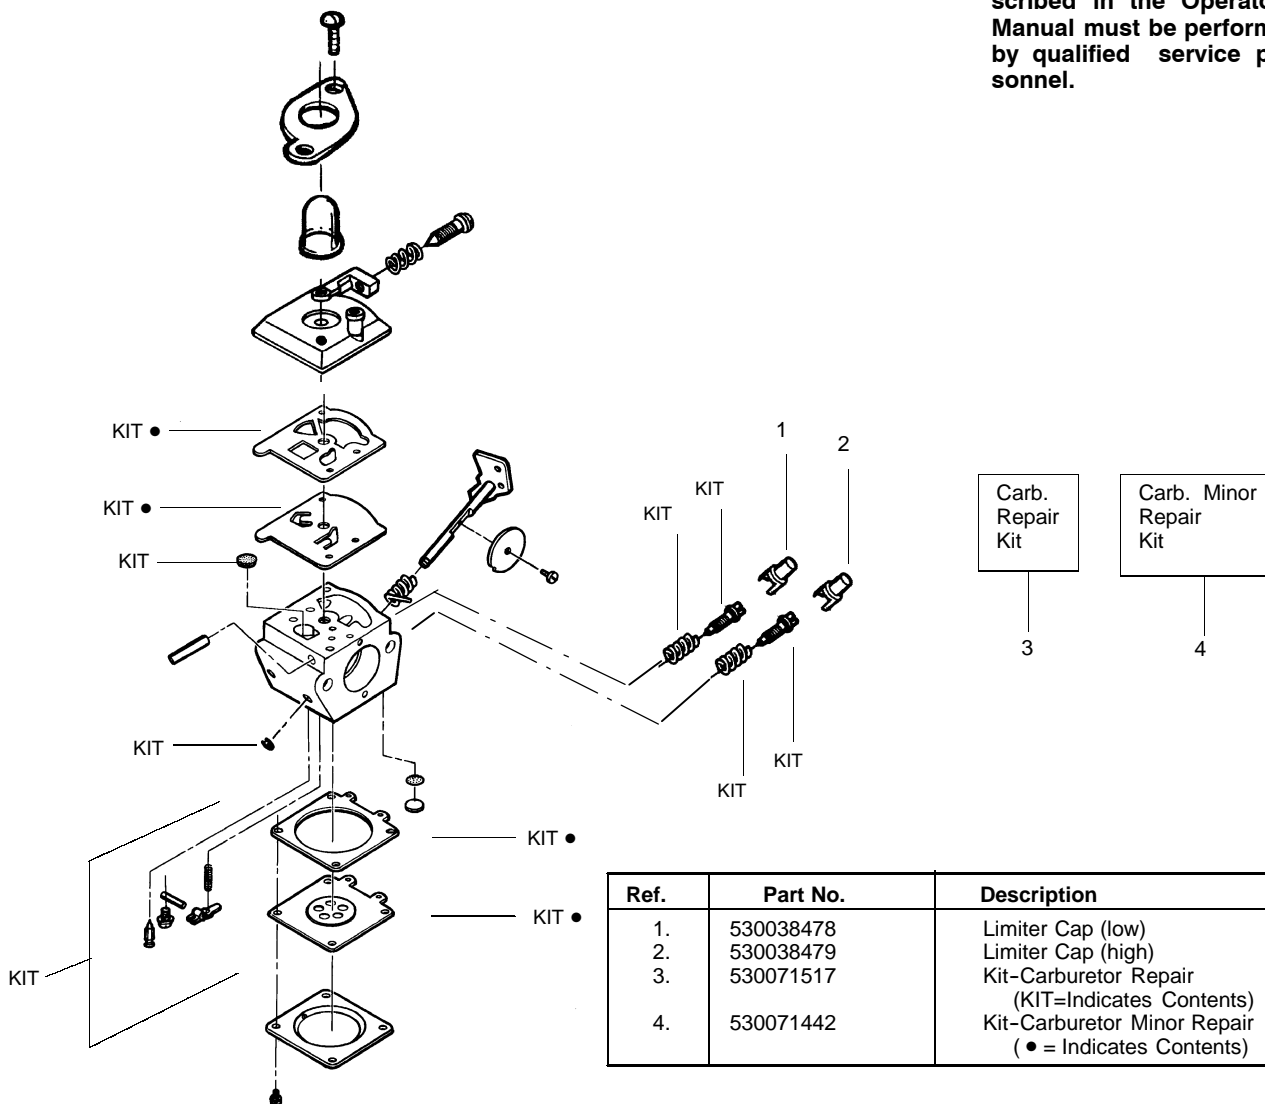

PARTS LIST NO. 530088903		WEED EATER® PARTS LIST	MODEL(s) Featherlite LE	
DATE 4/14/03	Replaces 530088903 – 12/17/02		Note: Illustration may differ from actual model due to design changes	PAGE NO. 5

Carburetor Assembly #530071443 (C1U-W10)

⚠ WARNING

All repairs, adjustments and maintenance not described in the Operator's Manual must be performed by qualified service personnel.

Kit - Carburetor Assembly No. 530071628 - C1U-W10B

Note: No Repair kits are available for this carburetor, please order the complete assembly part number 530-071628 (C1U-W10B)

✓ = NEW PART NUMBER FOR THIS IPL

★ = REFER TO THE SERVICE REFERENCE INDICATED FOR MORE INFORMATION. (LOCATED AT END OF IPL)