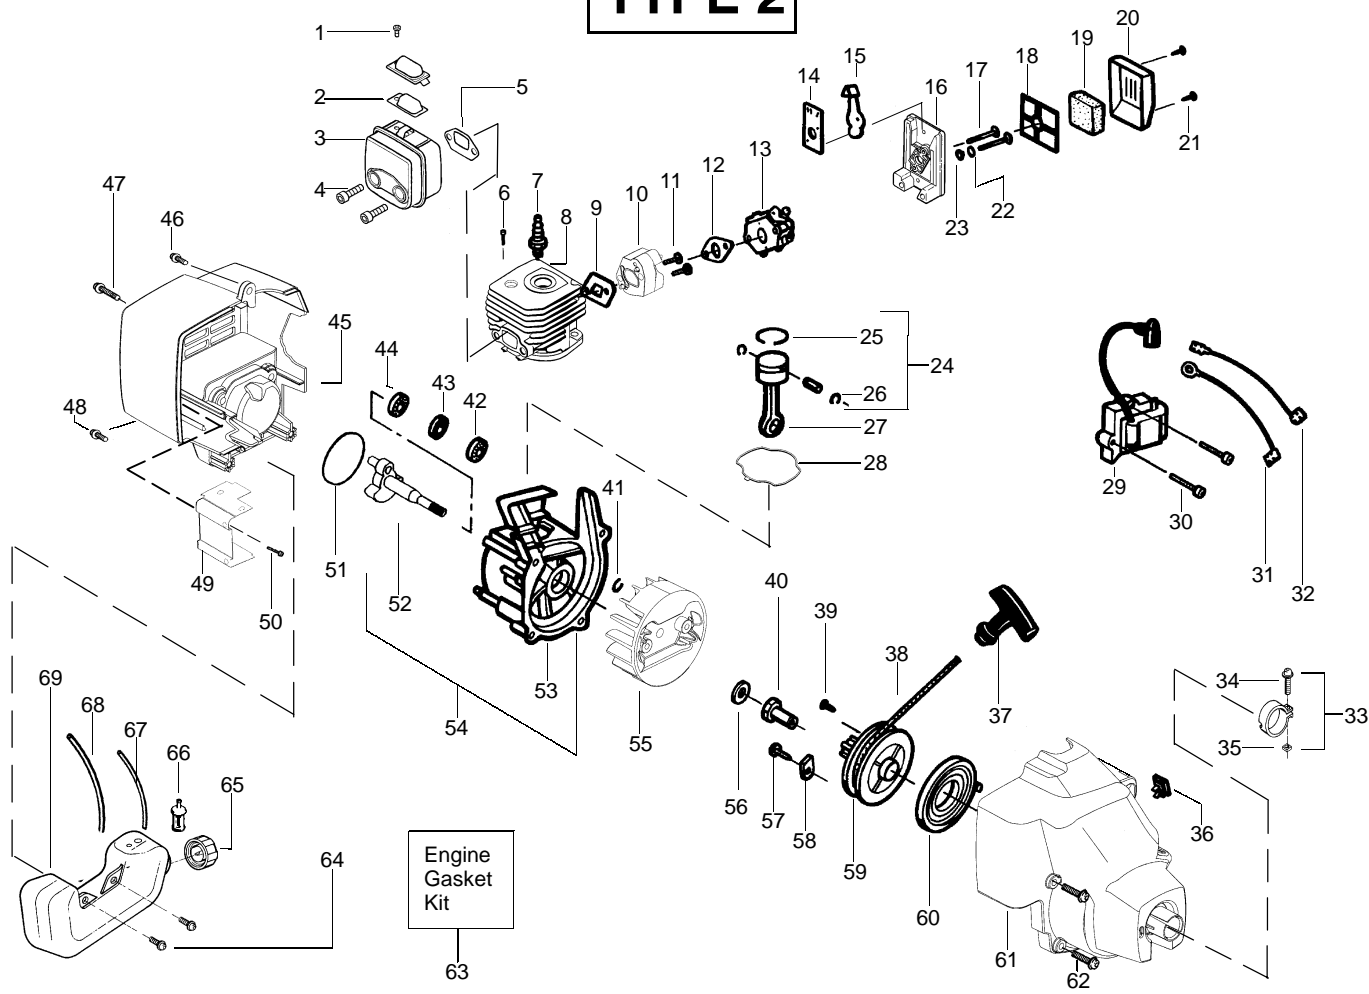

PARTS LIST NO. 530088903		WEED EATER® PARTS LIST	MODEL(s) Featherlite LE	
DATE 4/14/03	Replaces 530088903 – 12/17/02		Note: Illustration may differ from actual model due to design changes	PAGE NO. 3

TYPE 2

Ref.	Part No.	Description	Ref.	Part No.	Description	Ref.	Part No.	Description
1.	530015241	Screw-Screen	24.	530071357	Kit - Piston (Incl. 25, 26 & Pin)	49.	530055351	Shield-Heat
2.	530071544	Kit-Spark Arrestor	25.	530055120	Piston Ring	50.	530015805	Screw
3.	530071672	Kit-Muffler (Incl. #1,2,4,5)	26.	530015162	Retainer-Piston Pin	51.	530071363	O-Ring-C'case (kit)
4.	530016338	Bolt-Muffler	27.	530069945	Assy-Connecting Rod	52.	530054753	Assy-Crankshaft
5.	530071363	Gasket-Muffler (kit)	28.	530071363	Seal-Cylinder (kit)	53.	530012510	Assy-Crankcase (Incl. 42-44)
6.	530015953	Screw-Cylinder	29.	530055160	Ignition Module	54.	530071669	Assy-C'case & C'shaft (Incl. 41,52,53)
7.	952030249	Spark Plug (RCJ 6Y)	30.	530016357	Screw	55.	530069886	Assy-Flywheel
8.	530071668	Kit - Cylinder	31.	530014662	Assy-Ground Wire	56.	530015828	Washer-Flat
9.	530071363	Gasket-Cyl./Carb.(kit)	32.	530014663	Assy-Leadwire	57.	530015775	Screw
10.	530056403	Adapter-Carb.	33.	530056365	Assy-Nose Cone Clamp (Incls. 34 & 35)	58.	530027523	Retainer-Can
11.	530016309	Screw	34.	530016381	Screw-Nose Cone	59.	530069400	Kit-Starter Pulley (Incl. 39)
12.	530071363	Gasket-Carb. (kit)	35.	530016382	Nut-Nose Cone	60.	530042085	Spring-Starter
13.	530071628	Kit - Carburetor Ass'y (C1U-W10B)	36.	530071356	Kit-Switch	61.	530056706	Assy.-Fan Hsg
14.	530038747	Choke Plate Mounting	37.	530027569	Handle-Starter	62.	530015810	Screw
15.	530038686	Shutter-Choke	38.	530069232	Kit - Rope	63.	530071363	Kit-Engine Gasket (Incl. 5,9,12,28,51)
16.	530052431	Air Box	39.	530016080	Screw	64.	530016379	Retainer
17.	530016353	Screw	40.	530038604	Coupling-Drive	65.	530014347	Assy-Fuel Cap
18.	530036569	Plate - Filter Support	41.	530015941	Retain. Ring-C'shaft	66.	530095646	Assy-Fuel Pickup
19.	530036575	Foam-Air Filter	42.	530055728	Outer Bearing	67.	530069247	Kit-Fuel Line (Small)
20.	530054414	Cover-Air Filter	43.	530071615	Kit-C'case Seal	68.	530069216	Kit-Fuel Line (Large)
21.	530015892	Screw	44.	530032125	Inner Bearing	69.	530049296	Assy-Fuel Tank (incl. filter, lines & fuel cap)
22.	530015852	Spacer-Choke	45.	530056710	Shroud-Rear			
23.	530015254	Washer	46.	530015934	Screw			
			47.	530015810	Screw			
			48.	530015880	Screw			

✓ = NEW PART NUMBER FOR THIS IPL   * = REFER TO THE SERVICE REFERENCE INDICATED FOR MORE INFORMATION. (LOCATED AT END OF IPL)