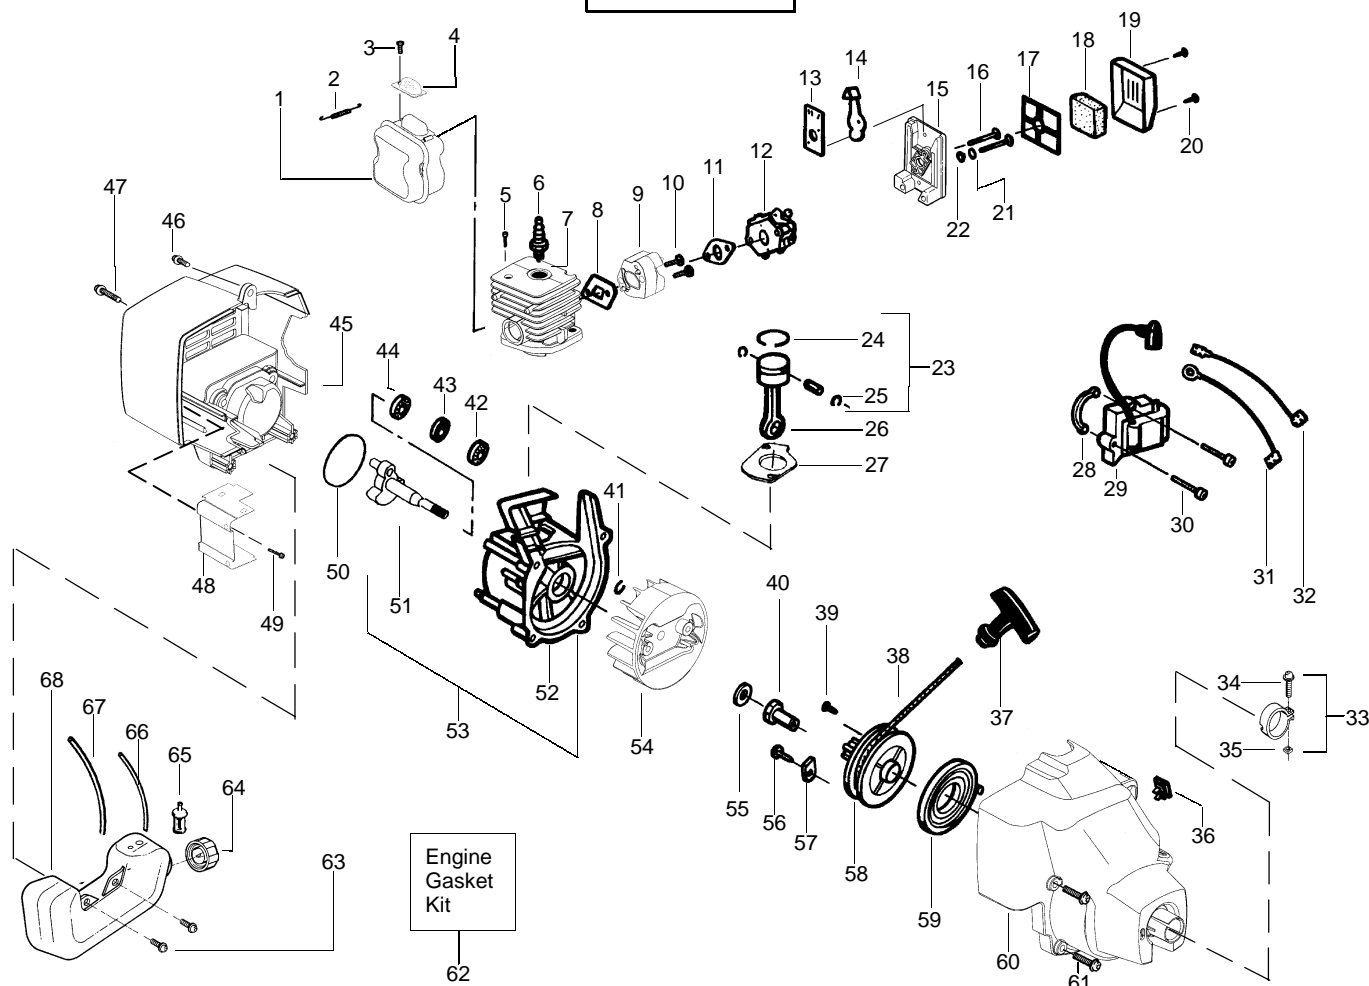

PARTS LIST NO. 530088903		WEED EATER® PARTS LIST	MODEL(s) Featherlite LE	
DATE 4/14/03	Replaces 530088903 - 12/17/02		Note: Illustration may differ from actual model due to design changes	PAGE NO. 2

TYPE 1

Ref.	Part No.	Description	Ref.	Part No.	Description	Ref.	Part No.	Description
1.	530071362	Kit - Muffler (incl. 2,3,4)	24.	530055120	Piston Ring	49.	530015805	Screw
2.	530042088	Spring-Muffler	25.	530015162	Retainer-Piston Pin	50.	530071363	O-Ring-C'case/Shrd
3.	530015241	Screw-Screen	26.	530069945	Assy-Connecting Rod	51.	530054753	Assy-Crankshaft
4.	530071361	Kit-Spark Arrestor	27.	530071363	Gasket-Cylinder	52.	530012491	Assy-Crankcase (Incl. 42-44)
5.	530015953	Screw-Cylinder	28.	530036145	Spacer-Module	53.	530071360	Assy-C'case & C'shaft (Incl. 41,51,52)
6.	952030249	Spark Plug (RCJ 6Y)	29.	530055160	Ignition Module	54.	530069886	Assy-Flywheel
7.	530071359	Kit - Cylinder	30.	530015954	Screw	55.	530015828	Washer-Flat
8.	530071363	Gasket-Cylind./Carb.	31.	530014662	Assy-Ground Wire	56.	530015775	Screw
9.	530056403	Adapter-Carb.	32.	530014663	Assy-Leadwire	57.	530027523	Retainer-Can
10.	530016309	Screw	33.	530056365	Assy-Nose Cone Clamp (Incls. 34&35)	58.	530069400	Kit-Starter Pulley (Incl. 39)
11.	530071363	Gasket-Carb.	34.	530016381	Screw-Nose Cone	59.	530042085	Spring-Starter
12.	---	Kit - Carburetor Ass'y (C1U-W10)	35.	530016382	Nut-Nose Cone	60.	530056706	Assy.-Fan Hsg
	530071443	(C1U-W10B)	36.	530071356	Kit-On/Off Switch	61.	530015810	Screw
	530071628		37.	530027569	Handle-Starter	62.	530071363	Kit-Engine Gasket (Incl. 8,11,27,50)
13.	530038747	Choke Plate Mounting	38.	530069232	Kit - Rope			Retainer
14.	530038686	Shutter-Choke	39.	530016080	Screw	63.	530016379	Assy-Fuel Cap
15.	530052431	Air Box	40.	530038604	Coupling-Drive	64.	530014347	Assy-Fuel Pickup
16.	530016353	Screw	41.	530015941	Retain. Ring-C'shaft	65.	530095646	Kit-Fuel Line (Small)
17.	530036569	Plate - Filter Support	42.	530055728	Outer Bearing	66.	530069247	Kit-Fuel Line (Large)
18.	530036575	Foam-Air Filter	43.	530071615	Kit-C'case Seal	67.	530069216	Assy-Fuel Tank (incl. filter, lines & fuel cap)
19.	530054414	Cover-Air Filter	44.	530032125	Inner Bearing			
20.	530015892	Screw	45.	530056710	Shroud-Rear			
21.	530015852	Spacer-Choke	46.	530015934	Screw			
22.	530015254	Washer	47.	530015810	Screw			
23.	530071357	Kit - Piston (Incl. 24, 25 & Pin)	48.	530055351	Shield-Heat			

✓ = NEW PART NUMBER FOR THIS IPL

* = REFER TO THE SERVICE REFERENCE INDICATED FOR MORE INFORMATION. (LOCATED AT END OF IPL)