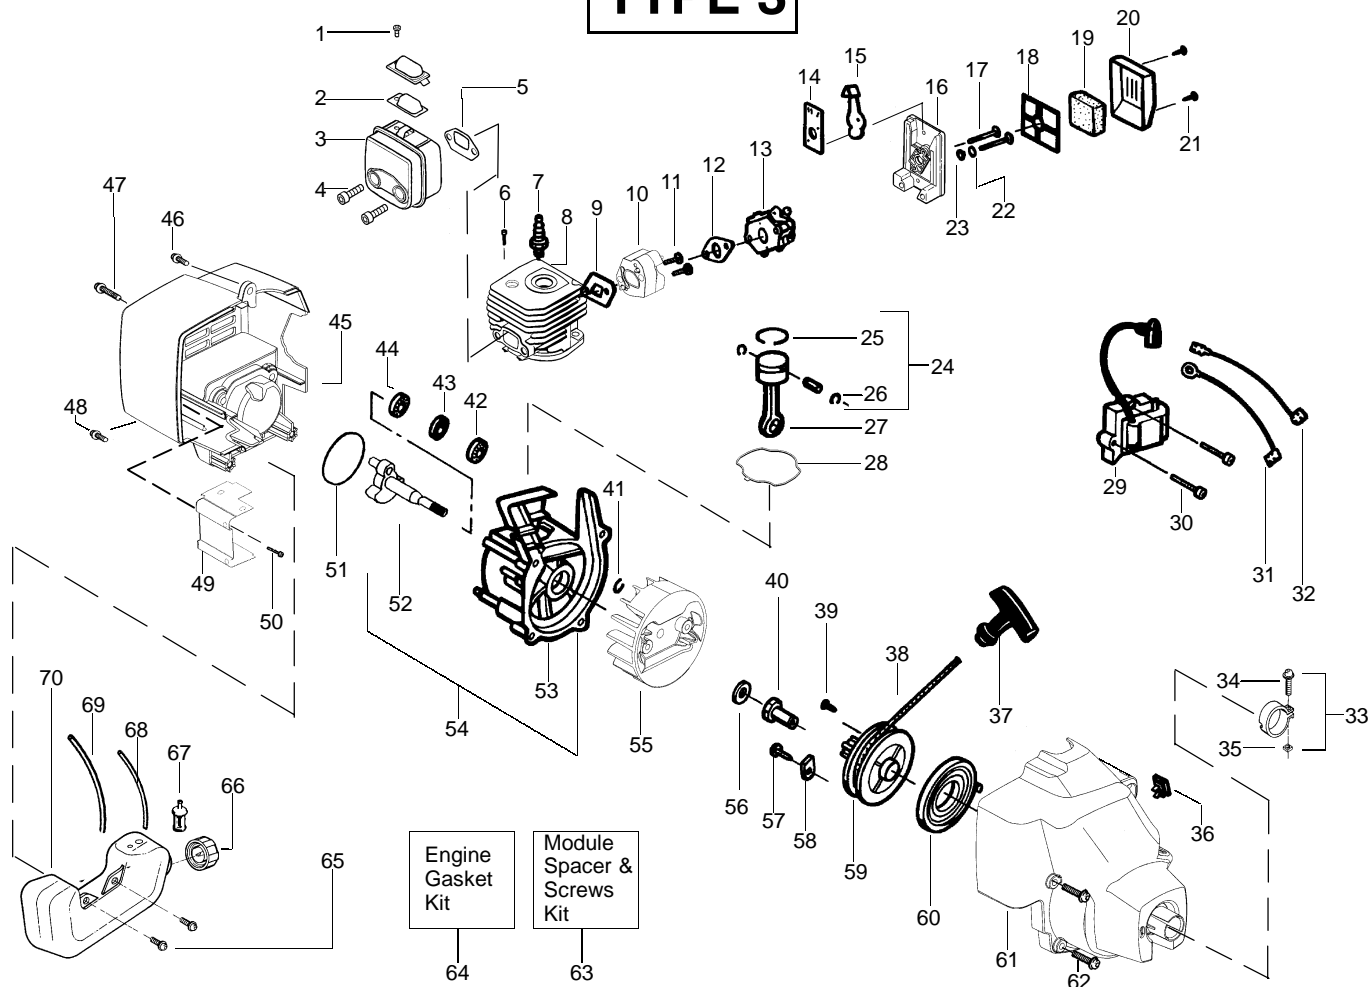

PARTS LIST NO. 530088903		WEED EATER® PARTS LIST	MODEL(s) Featherlite LE	
DATE 4/14/03	Replaces 530088903 - 12/17/02		Note: Illustration may differ from actual model due to design changes	PAGE NO. 4

TYPE 3

Ref.	Part No.	Description	Ref.	Part No.	Description	Ref.	Part No.	Description
1.	530015241	Screw-Screen	25.	530055120	Piston Ring	51.	530071363	O-Ring-C'case (kit)
2.	530071544	Kit-Spark Arrestor	26.	530015162	Retainer-Piston Pin	52.	530054753	Assy-Crankshaft
3.	530071672	Kit-Muffler (Incl. #1,2,4,5)	27.	530069945	Assy-Connecting Rod	53.	530012510	Assy-Crankcase (Incl. 42-44)
4.	530016338	Bolt-Muffler	28.	530071363	Seal-Cylinder (kit)	54.	530071669	Assy-C'case & C'shaft (Incl. 41,52,53)
5.	530071363	Gasket-Muffler (kit)	29.	530055160	Ignition Module	55.	530069886	Assy-Flywheel
6.	530015953	Screw-Cylinder	30.	530016357	Screw	56.	530015828	Washer-Flat
7.	952030249	Spark Plug (RCJ 6Y)	31.	530014662	Assy-Ground Wire	57.	530015775	Screw
8.	530071668	Kit - Cylinder	32.	530014663	Assy-Leadwire	58.	530027523	Retainer-Can
9.	530071363	Gasket-Cyl./Carb.(kit)	33.	530056365	Assy-Nose Cone Clamp (Incls. 34 & 35)	59.	530069400	Kit-Starter Pulley (Incl. 39)
10.	530057634	Adapter-Carb.	34.	530016381	Screw-Nose Cone	60.	530042085	Spring-Starter
11.	530016309	Screw	35.	530016382	Nut-Nose Cone	61.	530056706	Assy-Fan Hsg
12.	530071363	Gasket-Carb. (kit)	36.	530071356	Kit-Switch	62.	530015810	Screw
13.	530071628	Kit - Carburetor Ass'y (C1U-W10B)	37.	530027569	Handle-Starter	63.	530071731	Kit-Module Spacer & Screws
14.	530038747	Choke Plate Mounting	38.	530069232	Kit - Rope	64.	530071363	Kit-Engine Gasket (Incl. 5,9,12,28,51)
15.	530038686	Shutter-Choke	39.	530016080	Screw	65.	530016379	Retainer
16.	530052431	Air Box	40.	530038604	Coupling-Drive	66.	530014347	Assy-Fuel Cap
17.	530016393	Screw	41.	530015941	Retain. Ring-C'shaft	67.	530095646	Assy-Fuel Pickup
18.	530036569	Plate - Filter Support	42.	530055728	Outer Bearing	68.	530069247	Kit-Fuel Line (Small)
19.	530036575	Foam-Air Filter	43.	530071615	Kit-C'case Seal	69.	530069216	Kit-Fuel Line (Large)
20.	530054414	Cover-Air Filter	44.	530032125	Inner Bearing	70.	530049296	Assy-Fuel Tank (incl. filter, lines & fuel cap)
21.	530015892	Screw	45.	530056710	Shroud-Rear			
22.	530015852	Spacer-Choke	46.	530016349	Screw			
23.	530015254	Washer	47.	530015810	Screw			
24.	530071357	Kit - Piston (Incl. 25, 26 & Pin)	48.	530016349	Screw			
			49.	530055351	Shield-Heat			
			50.	530015805	Screw			

✓ = NEW PART NUMBER FOR THIS IPL

* = REFER TO THE SERVICE REFERENCE INDICATED FOR MORE INFORMATION. (LOCATED AT END OF IPL)