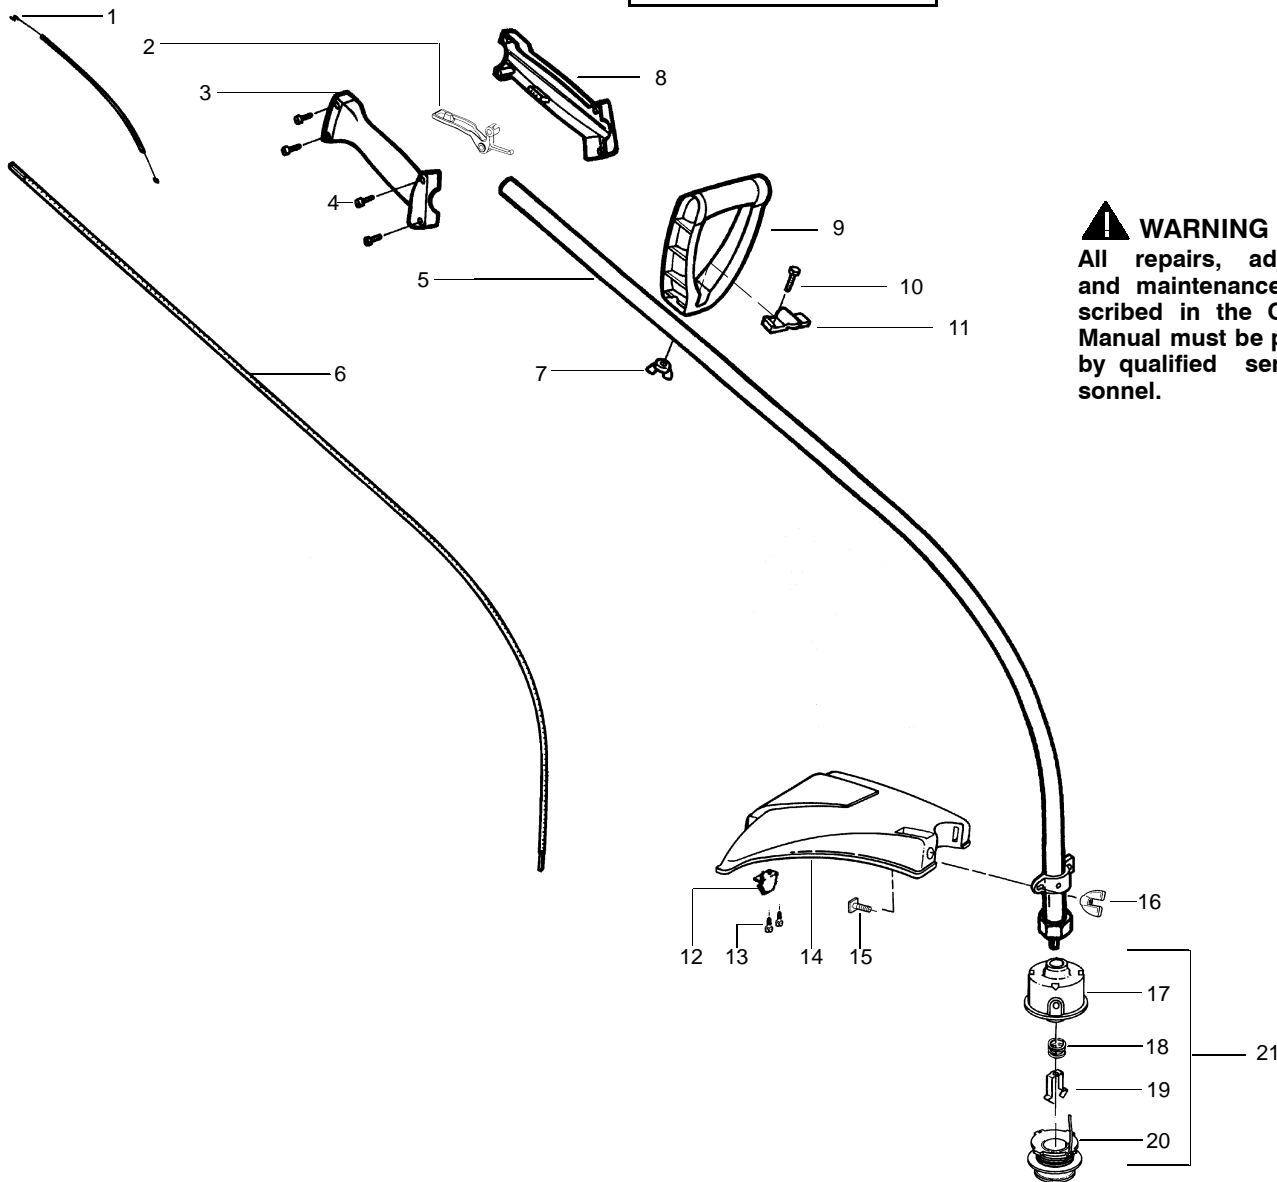

PARTS LIST NO. 530088903		WEED EATER® PARTS LIST	MODEL(s) Featherlite LE
DATE 4/14/03	Replaces 530088903 – 12/17/02		Note: Illustration may differ from actual model due to design changes

TYPE 1,2,3

⚠ WARNING
All repairs, adjustments and maintenance not described in the Operator's Manual must be performed by qualified service personnel.

Ref.	Part No.	Description	Ref.	Part No.	Description
1.	530071548	Assy-Throttle Cable	16.	530016118	Wingnut
2.	530038682	Trigger - Throttle	17.	530095770	Assy-Hub
3.	530038581	Throttle Hsg. (Right)	18.	530401958	Spring-Return
4.	530016349	Screw	19.	530401957	Retainer-Spool
5.	530071311	Drive Shaft Hsg. Ass'y	20.	952711594	Accy-Wound Spool
6.	530095242	Drive Shaft - Flex	21.	952711593	Accy-Cutting Head
7.	530016118	Wingnut			
8.	530038580	Throttle Hsg. (Left)			
9.	530038708	Assist Handle			
10.	530015820	Bolt-Handle/Shield			
11.	530094742	Clamp-Handle Assist			
12.	530052287	Line Limiter			
13.	530015966	Screw-Line Limiter			
14.	530069686	Shield Kit Ass'y. (Incl. 12 & 13)			
15.	530015820	Bolt-Handle/Shield			
				Not Shown	
				530163364	Operator's Manual
				530055350	Shaft Warning Decal
				530054864	Decal-Starting Inst.

✓ = NEW PART NUMBER FOR THIS IPL

* = REFER TO THE SERVICE REFERENCE INDICATED FOR MORE INFORMATION. (LOCATED AT END OF IPL)

PARTS LIST NO. 530088903		WEED EATER® PARTS LIST	MODEL(s) Featherlite LE
DATE 4/14/03	Replaces 530088903 - 12/17/02		Note: Illustration may differ from actual model due to design changes

✓ = NEW PART NUMBER FOR THIS IPL

* = REFER TO THE SERVICE REFERENCE INDICATED FOR MORE INFORMATION. (LOCATED AT END OF IPL)

PARTS LIST NO. 530088903		WEED EATER® PARTS LIST	MODEL(s) Featherlite LE
DATE 4/14/03	Replaces 530088903 – 12/17/02		Note: Illustration may differ from actual model due to design changes