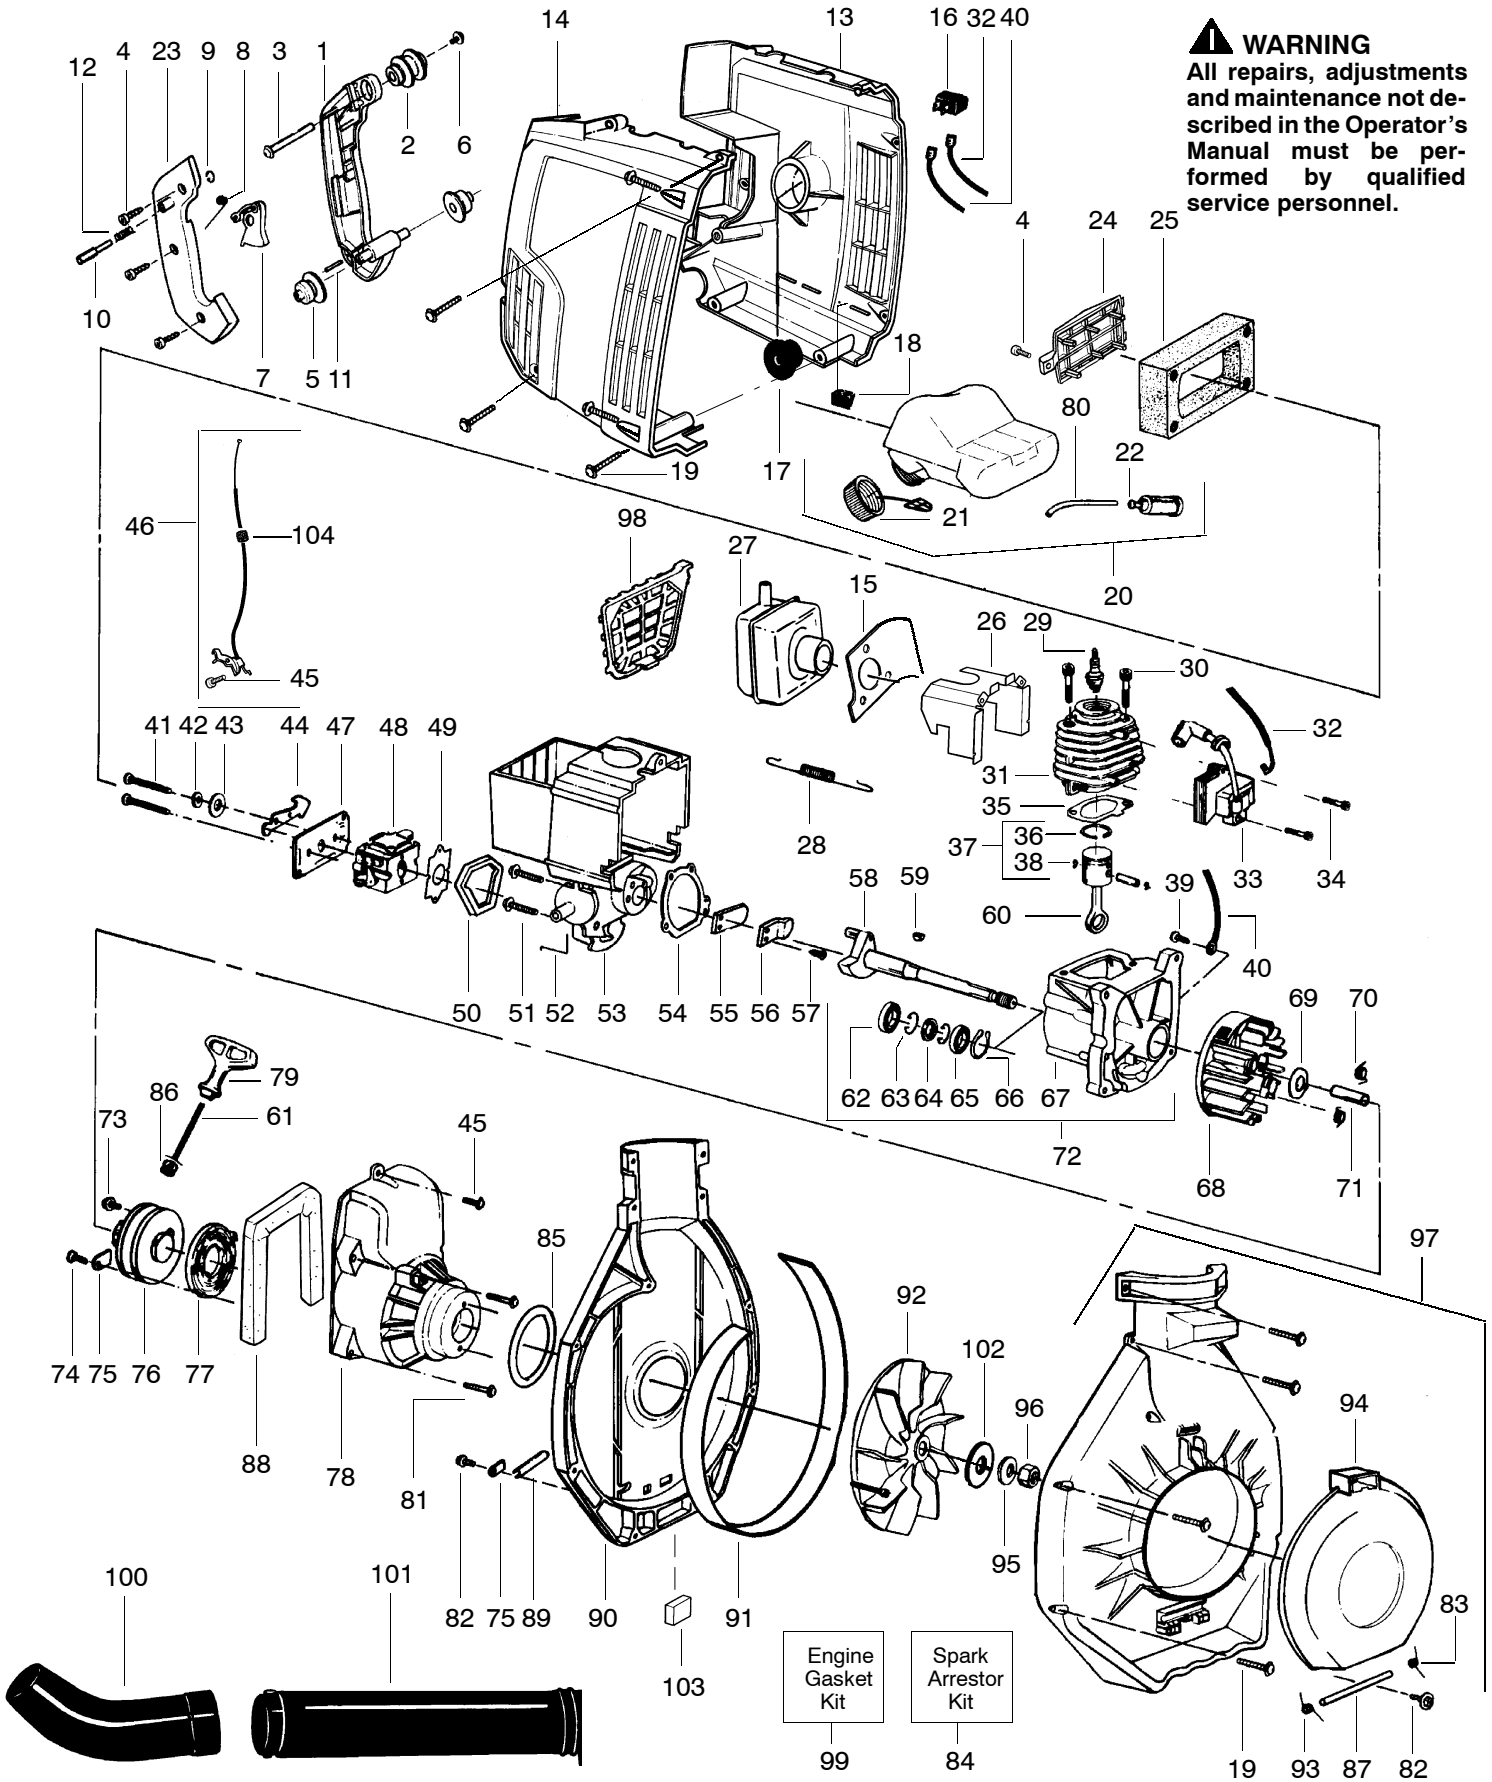

PARTS LIST NO. 530088779		<b>WEED EATER® PARTS LIST</b>	MODEL(S) SB 30
DATE 8/3/00	NEW		NOTE: Illustration may differ from actual model due to design changes

**⚠ WARNING**  
All repairs, adjustments and maintenance not described in the Operator's Manual must be performed by qualified service personnel.

✓ = NEW PART NUMBER FOR THIS IPL

\* = REFER TO THE SERVICE REFERENCE INDICATED FOR MORE INFORMATION.(LOCATED AT END OF IPL)

PARTS LIST NO. 530088779		<b>WEED EATER® PARTS LIST</b>	MODEL(s) SB 30
DATE 8/3/00	NEW		NOTE: Illustration may differ from actual model due to design changes

**Carburetor Assembly WT141A #530069644**

Ref.	Part No.	Description
1.	530069827	Carburetor Repair Kit (KIT= Indicates Contents)
2.	530038403	Limiter Cap
3.	530069844	Gasket/Diaphragm Kit (●= Indicates Contents)