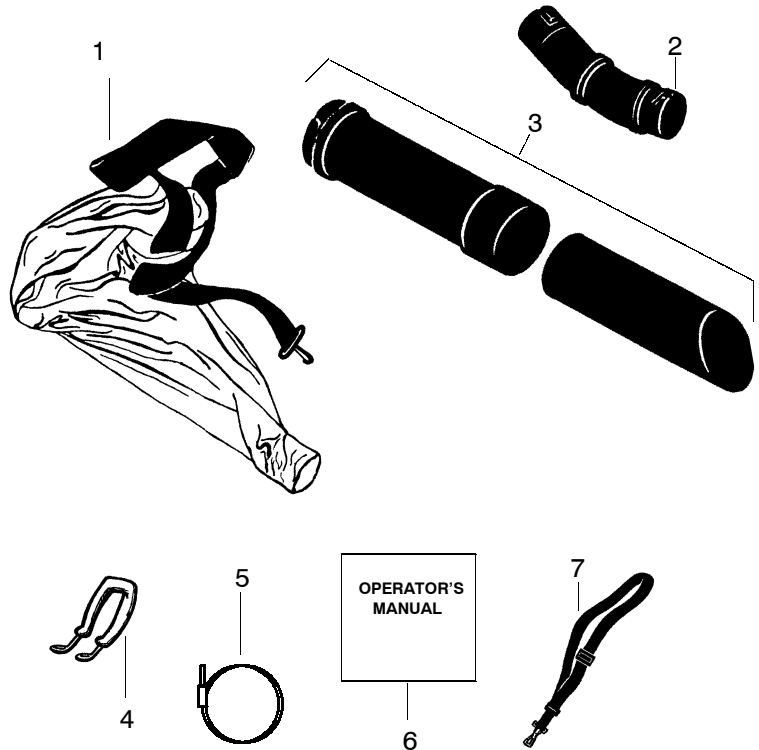

✓ = NEW PART NUMBER FOR THIS IPL

\* = REFER TO THE SERVICE REFERENCE INDICATED FOR MORE INFORMATION.(LOCATED AT END OF IPL)

PARTS LIST NO. 530088779		<b>WEED EATER® PARTS LIST</b>	MODEL(s) SB 30
DATE 8/3/00	NEW		NOTE: Illustration may differ from actual model due to design changes

**Vacuum Attachment Kit #952701613**

KEY NO.	PART NO.	DESCRIPTION
1	530095116	Vac Bag Assy
2	530094654	Elbow-Vac Bag
3	530069270	Vac Tube Ass'y.
4	530010850	Handle-Rear
5	530094230	Clamp-Intake Tube
6	530082988	Operator Manual
7	530037250	Assy.-Shoulder Strap