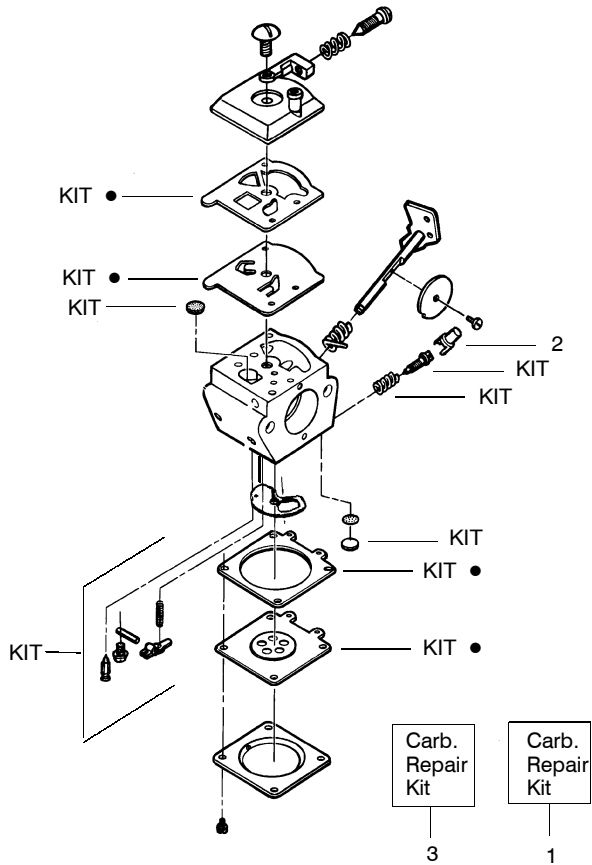

PARTS LIST NO. 530088779		WEED EATER® PARTS LIST	MODEL(s) SB 30	
DATE 8/3/00	NEW		NOTE: Illustration may differ from actual model due to design changes	PAGE NO. 3

Carburetor Assembly WT141A #530069644

Ref.	Part No.	Description
1.	530069827	Carburetor Repair Kit (KIT= Indicates Contents)
2.	530038403	Limiter Cap
3.	530069844	Gasket/Diaphragm Kit (●= Indicates Contents)