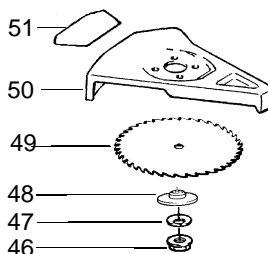

PARTS LIST NO. 530088770		WEED EATER[®] PARTS LIST	MODEL(s) BC3100
DATE 8/13/02	REPLACES 530087790-2/07/02		NOTE: Illustration may differ from actual model due to design changes

WARNING
All repairs, adjustments and maintenance not described in the Operator's Manual must be performed by qualified service personnel.

Option#2

Option#1

Ref.	Part No.	Description	Ref.	Part No.	Description	Ref.	Part No.	Description
1.	530054652	Pad-Drive Shaft	23.	530015791	Screw	44.	530094521	Cover
2.	530055392	Clamp-(upper)	24.	530094572	Bracket-Handlebar	45.	952711565	Accy-Cutting Head (Incls. 37-44)
3.	530015770	Screw	25.	*****	Assy-Drive Shaft	46.	530015793	Nut-Flange
4.	530015791	Screw	26. ✓	530016371	Screw	47.	530016240	Washer-Spring Beve
5.	530094572	Bracket-Handlebar	27. ✓	530016014	Screw	48.	*****	Washer-Blade Ret.
6.	530012207	Clamp-Handlebar	28.	530095812	Bracket-Shield	49.	952711585	Brush Blade
7.	530047139	Assy-Handlebar	29.	*****	Kit-Gear Box Ass'y.	50.	530071383	Kit-Blade Shield
8.	530053255	Assy-Wire Harness	30.	530016312	Screw	51. ✓	530056335	Decal Blade Direction
9.	530016285	Washer, Split Lock	31.	*****	Dust Cup	52.	530094417	Shoulder Strap
10.	503718201	Switch-Rocker	32.	530069779	Kit-Shield Ass'y.	53.	530015328	Washer (Type 1,2,3)
11.	502208607	Throttle Hsg. Right	33.	530052285	Line Limiter	54.	530016140	Screw (Type 1,2,3)
12.	502209602	Throttle Lock	34.	530015805	Screw	55.	530015650	Screw (Type 1,2,3)
13.	530403152	Spring-Throttle Lock	35.	530015820	Bolt			
14.	502208507	Throttle Hsg. Left	36.	530016118	Wingnut			
15.	503210719	Screw	37.	530094931	Assy-Hub			
16.	530016284	Nut	38.	530094956	Spring			
17.	502199403	Throttle Lockout	39.	530069312	Kit-Locking Plate			
18.	530015933	Screw	40.	530015123	Washer			
19.	502199203	Trigger-Throttle	41.	530015810	Screw			
20.	502199301	Spring-Trigger	42.	952711564	Spool w/Line			
21.	530055394	Clamp-(lower)	43.	530094522	Release Button			
22.	*****	Flex-Shaft-57"						