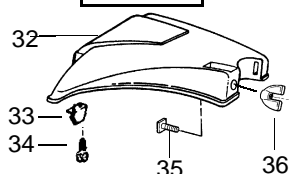

PARTS LIST NO. 530088770		WEED EATER[®] PARTS LIST	MODEL(s) BC3100
DATE 8/13/02	REPLACES 530087790-2/07/02		NOTE: Illustration may differ from actual model due to design changes

WARNING
All repairs, adjustments and maintenance not described in the Operator's Manual must be performed by qualified service personnel.

Option#2

Option#1

Ref.	Part No.	Description	Ref.	Part No.	Description	Ref.	Part No.	Description
1.	530054652	Pad-Drive Shaft	23.	530015791	Screw	44.	530094521	Cover
2.	530055392	Clamp-(upper)	24.	530094572	Bracket-Handlebar	45.	952711565	Accy-Cutting Head (Incls. 37-44)
3.	530015770	Screw	25.	*****	Assy-Drive Shaft	46.	530015793	Nut-Flange
4.	530015791	Screw	26. ✓	530016371	Screw	47.	530016240	Washer-Spring Beve
5.	530094572	Bracket-Handlebar	27. ✓	530016014	Screw	48.	*****	Washer-Blade Ret.
6.	530012207	Clamp-Handlebar	28.	530095812	Bracket-Shield	49.	952711585	Brush Blade
7.	530047139	Assy-Handlebar	29.	*****	Kit-Gear Box Ass'y.	50.	530071383	Kit-Blade Shield
8.	530053255	Assy-Wire Harness	30.	530016312	Screw	51. ✓	530056335	Decal Blade Direction
9.	530016285	Washer, Split Lock	31.	*****	Dust Cup	52.	530094417	Shoulder Strap
10.	503718201	Switch-Rocker	32.	530069779	Kit-Shield Ass'y.	53.	530015328	Washer (Type 1,2,3)
11.	502208607	Throttle Hsg. Right	33.	530052285	Line Limiter	54.	530016140	Screw (Type 1,2,3)
12.	502209602	Throttle Lock	34.	530015805	Screw	55.	530015650	Screw (Type 1,2,3)
13.	530403152	Spring-Throttle Lock	35.	530015820	Bolt			
14.	502208507	Throttle Hsg. Left	36.	530016118	Wingnut			
15.	503210719	Screw	37.	530094931	Assy-Hub			
16.	530016284	Nut	38.	530094956	Spring			
17.	502199403	Throttle Lockout	39.	530069312	Kit-Locking Plate			
18.	530015933	Screw	40.	530015123	Washer			
19.	502199203	Trigger-Throttle	41.	530015810	Screw			
20.	502199301	Spring-Trigger	42.	952711564	Spool w/Line			
21.	530055394	Clamp-(lower)	43.	530094522	Release Button			
22.	*****	Flex-Shaft-57"						