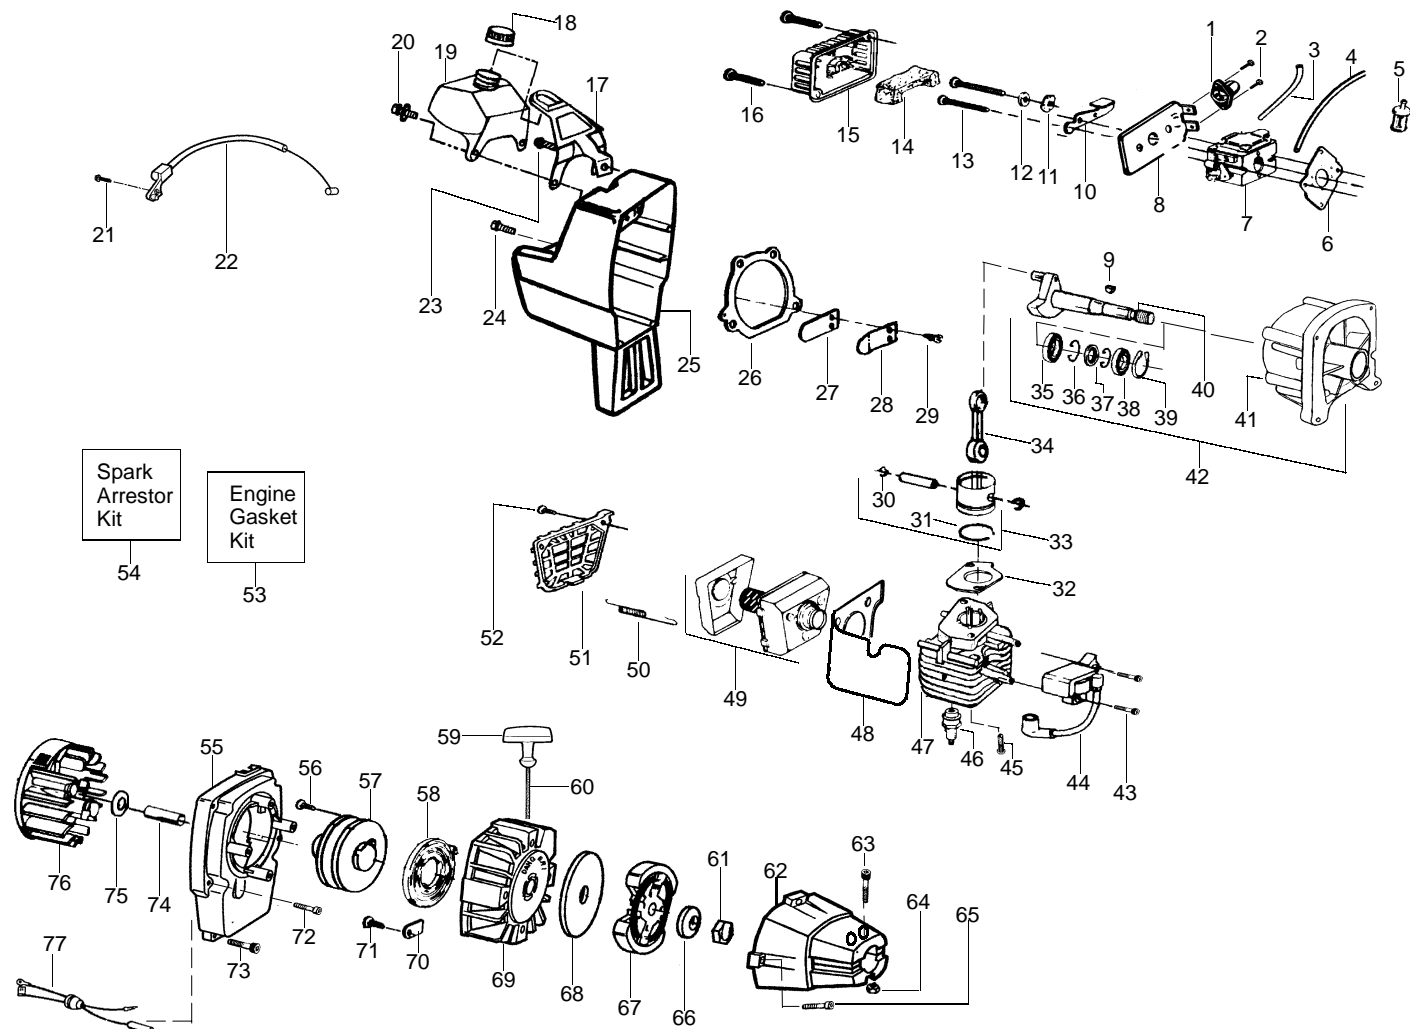

PARTS LIST NO. 530088770		WEED EATER® PARTS LIST	MODEL(s) BC3100	
DATE 8/13/02	REPLACES 530087790-2/07/02		NOTE: Illustration may differ from actual model due to design changes	PAGE NO. 2

Ref.	Part No.	Description	Ref.⁶⁸	Part No.	Description	Ref.	Part No.	Description
1.	530038874	Assy-Bulb	28.	530027594	Stop-Reed	53.	530069276	Kit-Engine Gasket (Incls. 6, 26 & 32)
2.	530016091	Screw	29.	530016064	Screw	54.	952701612	Kit-Spark Arrestor
3.	530069247	Kit-Fuel Line (small)	30.	530015162	Retainer-Piston Pin	55.	530027947	Fan Housing
4.	530069216	Kit-Fuel line (large)	31.	530025875	Ring-Piston	56.	530016080	Screw
5.	530095646	Assy-Fuel Pick-up	32.	530019178	Gasket-Cylinder	57.	530071387	Kit-Starter Pulley (Incls. 56)
6.	530019156	Gasket-Carburetor	33.	530069899	Kit-Piston (Incls. 30, 31 & Pin)	58.	530027531	Spring-Starter
7.	530069651	Kit-Carburetor Ass'y. (Incls. Limiter Caps)	34.	530010960	Assy-Connecting Rod	59.	530027569	Handle-Starter
8.	530037930	Plate-Air Filter	35.	530032103	Bearing-Inner	60.	530069232	Kit-Rope
9.	530015126	Key-Flywheel	36.	530015787	Ring-Retaining	61.	530016320	Nut
10.	530038103	Shutter-Choke	37.	530019158	Seal-Crankshaft	62.	530014017	Clutch Housing
11.	530015254	Washer	38.	530032102	Bearing-Outer	63.	530015767	Screw
12.	530015852	Spacer-Choke	39.	530015789	Retaining Ring-C'shaft	64.	530015768	Locknut
13.	530015849	Screw	40.	530010934	Assy-Crankshaft	65.	530015770	Screw
14.	530027530	Filter-Air	41.	530014016	Assy-Crankcase (Incls. 35-38)	66.	530015796	Washer-Bevel
15.	530027529	Cover-Air Filter	42.	530014015	Crankcase/Crankshaft Ass'y. (Incls.35-41)	67.	530069254	Kit-Clutch Ass'y
16.	530015650	Screw	43.	530016357	Screw	68.	530094189	Washer-Clutch
17.	530029370	Bracket-Fuel Tank	44.	530039134	Ignition Module	69.	530014009	Assy-Pulley Housing
18.	530014347	Assy-Fuel Cap	45.	530001624	Screw	70.	530027523	Retainer
19.	530038166	Assy-Fuel Tank	46.	952030249	Screw	71.	530015496	Screw
20.	530015843	Screw	47.	530071582	Kit-Cylinder	72.	530015770	Screw
21.	530015775	Screw	48.	530053346	Heat Shield/Air Dam	73.	530015769	Screw
22.	530047040	Throttle Cable	49.	530069310	Kit-Muffler	74.	530027511	Spacer-Clutch
23.	530015772	Screw	50.	530069310	Kit-Muffler	75.	530016030	Washer
24.	530015771	Screw	51.	530036409	Spring-Muffler	76.	530039189	Assy-Flywheel
25.	530027923	Shroud	52.	530027781	Guard-Muffler	77.	530047145	Leadwire/Grommet Ass'y.
26.	530019154	Gasket-C'case/Shroud						
27.	530027593	Reed Valve						

↖ = NEW PART NUMBER FOR THIS IPL

★ = REFER TO THE SERVICE REFERENCE INDICATED FOR MORE INFORMATION. (LOCATED AT END OF IPL)