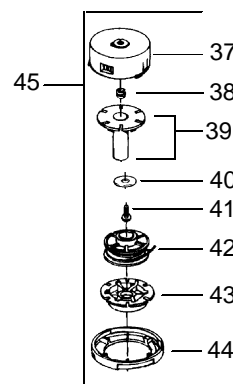

PARTS LIST NO. 530088770		WEED EATER[®] PARTS LIST	MODEL(s) BC3100
DATE 8/13/02	REPLACES 530087790-2/07/02		NOTE: Illustration may differ from actual model due to design changes

WARNING
All repairs, adjustments and maintenance not described in the Operator's Manual must be performed by qualified service personnel.

Option#2

Option#1

Ref.	Part No.	Description	Ref.	Part No.	Description	Ref.	Part No.	Description
1.	530054652	Pad-Drive Shaft	23.	530015791	Screw	44.	530094521	Cover
2.	530055392	Clamp-(upper)	24.	530094572	Bracket-Handlebar	45.	952711565	Accy-Cutting Head (Incls. 37-44)
3.	530015770	Screw	25.	*****	Assy-Drive Shaft	46.	530015793	Nut-Flange
4.	530015791	Screw	26. ✓	530016371	Screw	47.	530016240	Washer-Spring Beve
5.	530094572	Bracket-Handlebar	27. ✓	530016014	Screw	48.	*****	Washer-Blade Ret.
6.	530012207	Clamp-Handlebar	28.	530095812	Bracket-Shield	49.	952711585	Brush Blade
7.	530047139	Assy-Handlebar	29.	*****	Kit-Gear Box Ass'y.	50.	530071383	Kit-Blade Shield
8.	530053255	Assy-Wire Harness	30.	530016312	Screw	51. ✓	530056335	Decal Blade Direction
9.	530016285	Washer, Split Lock	31.	*****	Dust Cup	52.	530094417	Shoulder Strap
10.	503718201	Switch-Rocker	32.	530069779	Kit-Shield Ass'y.	53.	530015328	Washer (Type 1,2,3)
11.	502208607	Throttle Hsg. Right	33.	530052285	Line Limiter	54.	530016140	Screw (Type 1,2,3)
12.	502209602	Throttle Lock	34.	530015805	Screw	55.	530015650	Screw (Type 1,2,3)
13.	530403152	Spring-Throttle Lock	35.	530015820	Bolt			
14.	502208507	Throttle Hsg. Left	36.	530016118	Wingnut			
15.	503210719	Screw	37.	530094931	Assy-Hub			
16.	530016284	Nut	38.	530094956	Spring			
17.	502199403	Throttle Lockout	39.	530069312	Kit-Locking Plate			
18.	530015933	Screw	40.	530015123	Washer			
19.	502199203	Trigger-Throttle	41.	530015810	Screw			
20.	502199301	Spring-Trigger	42.	952711564	Spool w/Line			
21.	530055394	Clamp-(lower)	43.	530094522	Release Button			
22.	*****	Flex-Shaft-57"						