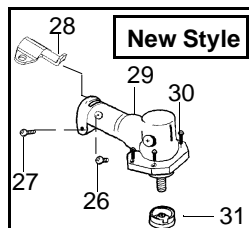

PARTS LIST NO. 530088770		WEED EATER[®] PARTS LIST	MODEL(s) BC3100
DATE 8/13/02	REPLACES 530087790-2/07/02		NOTE: Illustration may differ from actual model due to design changes

WARNING
All repairs, adjustments and maintenance not described in the Operator's Manual must be performed by qualified service personnel.

Option#2

Option#1

Ref.	Part No.	Description	Ref.	Part No.	Description	Ref.	Part No.	Description
1.	530054652	Pad-Drive Shaft	23.	530015791	Screw	44.	530094521	Cover
2.	530055392	Clamp-(upper)	24.	530094572	Bracket-Handlebar	45.	952711565	Accy-Cutting Head (Incls. 37-44)
3.	530015770	Screw	25.	*****	Assy-Drive Shaft	46.	530015793	Nut-Flange
4.	530015791	Screw	26. ✓	530016371	Screw	47.	530016240	Washer-Spring Beve
5.	530094572	Bracket-Handlebar	27. ✓	530016014	Screw	48.	*****	Washer-Blade Ret.
6.	530012207	Clamp-Handlebar	28.	530095812	Bracket-Shield	49.	952711585	Brush Blade
7.	530047139	Assy-Handlebar	29.	*****	Kit-Gear Box Ass'y.	50.	530071383	Kit-Blade Shield
8.	530053255	Assy-Wire Harness	30.	530016312	Screw	51. ✓	530056335	Decal Blade Direction
9.	530016285	Washer, Split Lock	31.	*****	Dust Cup	52.	530094417	Shoulder Strap
10.	503718201	Switch-Rocker	32.	530069779	Kit-Shield Ass'y.	53.	530015328	Washer (Type 1,2,3)
11.	502208607	Throttle Hsg. Right	33.	530052285	Line Limiter	54.	530016140	Screw (Type 1,2,3)
12.	502209602	Throttle Lock	34.	530015805	Screw	55.	530015650	Screw (Type 1,2,3)
13.	530403152	Spring-Throttle Lock	35.	530015820	Bolt			
14.	502208507	Throttle Hsg. Left	36.	530016118	Wingnut			
15.	503210719	Screw	37.	530094931	Assy-Hub			
16.	530016284	Nut	38.	530094956	Spring			
17.	502199403	Throttle Lockout	39.	530069312	Kit-Locking Plate			
18.	530015933	Screw	40.	530015123	Washer			
19.	502199203	Trigger-Throttle	41.	530015810	Screw			
20.	502199301	Spring-Trigger	42.	952711564	Spool w/Line			
21.	530055394	Clamp-(lower)	43.	530094522	Release Button			
22.	*****	Flex-Shaft-57"						