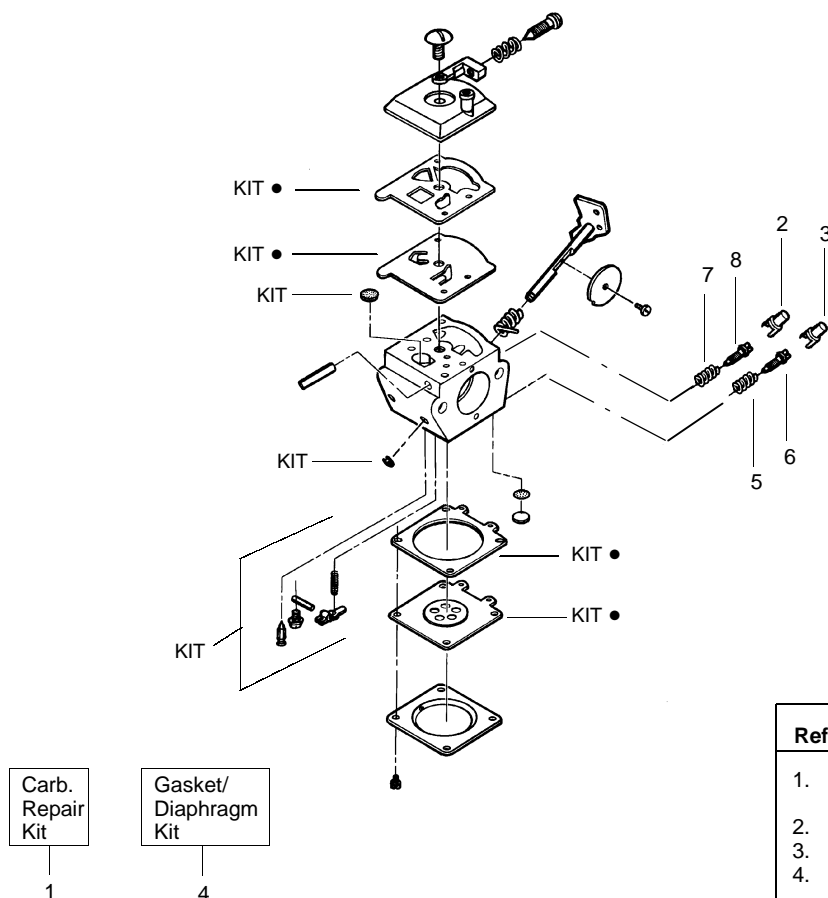

PARTS LIST NO. 530088770		WEED EATER® PARTS LIST	MODEL(s) BC3100	
DATE 8/13/02	REPLACES 530087790-2/07/02		NOTE: Illustration may differ from actual model due to design changes	PAGE NO. 3

Carburetor Assembly No. 530069651 - WT298B

Ref.	Part No.	Description
1.	530069829	Carburetor Repair Kit (KIT= Indicates Contents)
2.	530038479	Limiter Cap (High-Brown)
3.	530038478	Limiter Cap (Low-Tan)
4.	530069844	Gasket/Diaphragm Kit (●=Indicates Contents)

★★★★ Service Reference ★★★★★

This unit was built with two different style gearboxes and driveshaft housings. When ordering these parts, please identify the type you have and order accordingly.