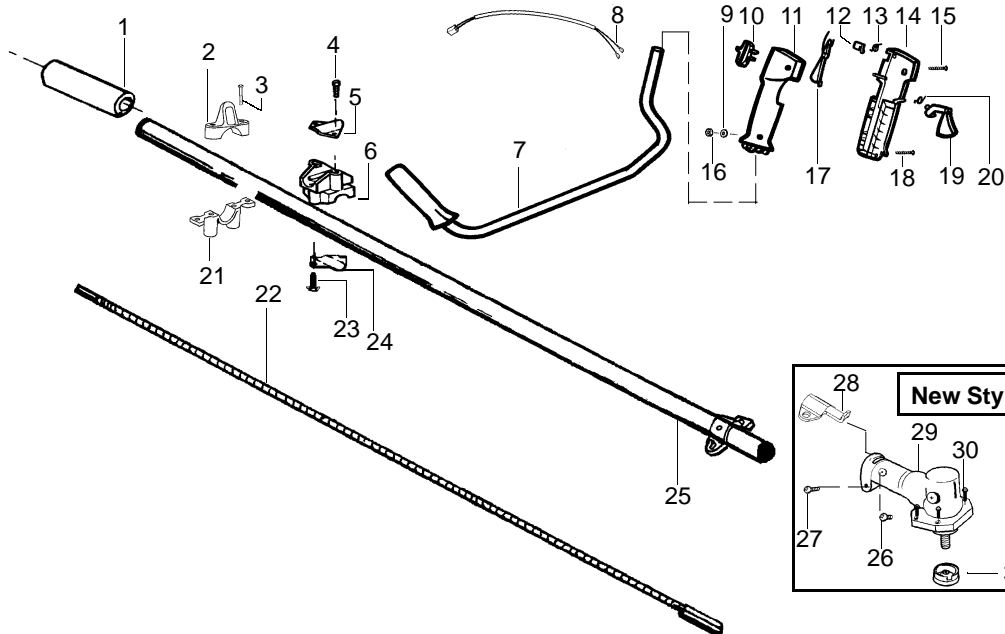

PARTS LIST NO. 530088770		WEED EATER[®] PARTS LIST	MODEL(s) BC3100
DATE 8/13/02	REPLACES 530087790-2/07/02		NOTE: Illustration may differ from actual model due to design changes

WARNING
All repairs, adjustments and maintenance not described in the Operator's Manual must be performed by qualified service personnel.

Option#2

Option#1

Ref.	Part No.	Description	Ref.	Part No.	Description	Ref.	Part No.	Description
1.	530054652	Pad-Drive Shaft	23.	530015791	Screw	44.	530094521	Cover
2.	530055392	Clamp-(upper)	24.	530094572	Bracket-Handlebar	45.	952711565	Accy-Cutting Head (Incls. 37-44)
3.	530015770	Screw	25.	*****	Assy-Drive Shaft	46.	530015793	Nut-Flange
4.	530015791	Screw	26. ✓	530016371	Screw	47.	530016240	Washer-Spring Beve
5.	530094572	Bracket-Handlebar	27. ✓	530016014	Screw	48.	*****	Washer-Blade Ret.
6.	530012207	Clamp-Handlebar	28.	530095812	Bracket-Shield	49.	952711585	Brush Blade
7.	530047139	Assy-Handlebar	29.	*****	Kit-Gear Box Ass'y.	50.	530071383	Kit-Blade Shield
8.	530053255	Assy-Wire Harness	30.	530016312	Screw	51. ✓	530056335	Decal Blade Direction
9.	530016285	Washer, Split Lock	31.	*****	Dust Cup	52.	530094417	Shoulder Strap
10.	503718201	Switch-Rocker	32.	530069779	Kit-Shield Ass'y.	53.	530015328	Washer (Type 1,2,3)
11.	502208607	Throttle Hsg. Right	33.	530052285	Line Limiter	54.	530016140	Screw (Type 1,2,3)
12.	502209602	Throttle Lock	34.	530015805	Screw	55.	530015650	Screw (Type 1,2,3)
13.	530403152	Spring-Throttle Lock	35.	530015820	Bolt			
14.	502208507	Throttle Hsg. Left	36.	530016118	Wingnut			
15.	503210719	Screw	37.	530094931	Assy-Hub			
16.	530016284	Nut	38.	530094956	Spring			
17.	502199403	Throttle Lockout	39.	530069312	Kit-Locking Plate			
18.	530015933	Screw	40.	530015123	Washer			
19.	502199203	Trigger-Throttle	41.	530015810	Screw			
20.	502199301	Spring-Trigger	42.	952711564	Spool w/Line			
21.	530055394	Clamp-(lower)	43.	530094522	Release Button			
22.	*****	Flex-Shaft-57"						