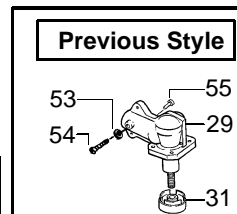

PARTS LIST NO. 530088770		WEED EATER[®] PARTS LIST	MODEL(s) BC3100
DATE 8/13/02	REPLACES 530087790-2/07/02		NOTE: Illustration may differ from actual model due to design changes

WARNING
All repairs, adjustments and maintenance not described in the Operator's Manual must be performed by qualified service personnel.

Option#2

Option#1

Ref.	Part No.	Description	Ref.	Part No.	Description	Ref.	Part No.	Description
1.	530054652	Pad-Drive Shaft	23.	530015791	Screw	44.	530094521	Cover
2.	530055392	Clamp-(upper)	24.	530094572	Bracket-Handlebar	45.	952711565	Accy-Cutting Head (Incls. 37-44)
3.	530015770	Screw	25.	*****	Assy-Drive Shaft	46.	530015793	Nut-Flange
4.	530015791	Screw	26. ✓	530016371	Screw	47.	530016240	Washer-Spring Beve
5.	530094572	Bracket-Handlebar	27. ✓	530016014	Screw	48.	*****	Washer-Blade Ret.
6.	530012207	Clamp-Handlebar	28.	530095812	Bracket-Shield	49.	952711585	Brush Blade
7.	530047139	Assy-Handlebar	29.	*****	Kit-Gear Box Ass'y.	50.	530071383	Kit-Blade Shield
8.	530053255	Assy-Wire Harness	30.	530016312	Screw	51. ✓	530056335	Decal Blade Direction
9.	530016285	Washer, Split Lock	31.	*****	Dust Cup	52.	530094417	Shoulder Strap
10.	503718201	Switch-Rocker	32.	530069779	Kit-Shield Ass'y.	53.	530015328	Washer (Type 1,2,3)
11.	502208607	Throttle Hsg. Right	33.	530052285	Line Limiter	54.	530016140	Screw (Type 1,2,3)
12.	502209602	Throttle Lock	34.	530015805	Screw	55.	530015650	Screw (Type 1,2,3)
13.	530403152	Spring-Throttle Lock	35.	530015820	Bolt			
14.	502208507	Throttle Hsg. Left	36.	530016118	Wingnut			
15.	503210719	Screw	37.	530094931	Assy-Hub			
16.	530016284	Nut	38.	530094956	Spring			
17.	502199403	Throttle Lockout	39.	530069312	Kit-Locking Plate			
18.	530015933	Screw	40.	530015123	Washer			
19.	502199203	Trigger-Throttle	41.	530015810	Screw			
20.	502199301	Spring-Trigger	42.	952711564	Spool w/Line			
21.	530055394	Clamp-(lower)	43.	530094522	Release Button			
22.	*****	Flex-Shaft-57"						