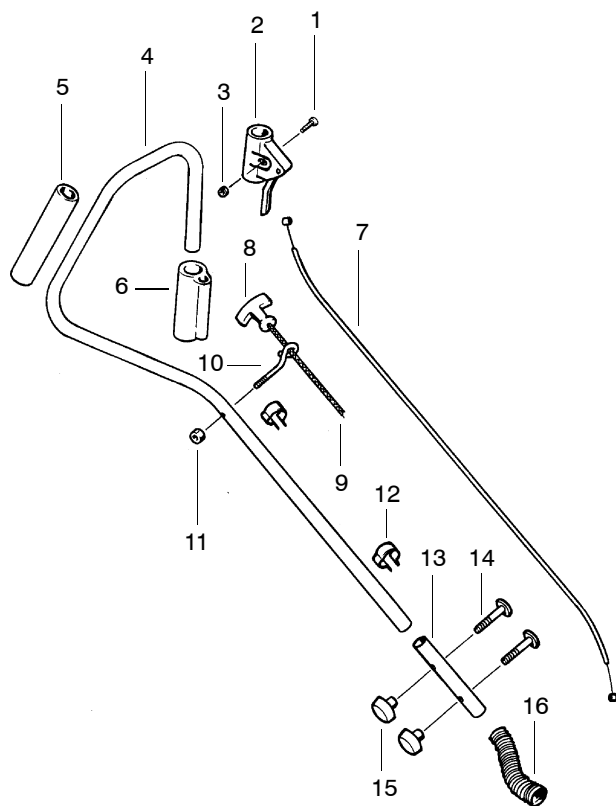

PARTS LIST NO. 530088697		WEED EATER® PARTS LIST	MODEL(s) WT3100
DATE 9/13/00	Replaces 530088697 - 7/11/00		NOTE: Illustration may differ from actual model due to design changes

⚠ WARNING
 All repairs, adjustments and maintenance not described in the Operator's Manual must be performed by qualified service personnel.

Ref.	Part No.	Description	Ref.	Part No.	Description	Ref.	Part No.	Description
1.	530015774	Screw	19.	530054585	Frame Left	36.	530095814	Dust Cup Shield
2.	530010959	Throttle Hsg. Ass'y.	20.	530054586	Frame Right	37.	530095840	Shield
3.	530015768	Locknut	21.	530071335	Wheel Kit	38.	530016284	Nut
4.	530054587	Upper Handle	22.	530054582	Push Nut	39.	530095854	Cutting Head w/Line Ass'y.
5.	530095847	Grip	23.	530054762	Front Retainer Ass'y.	Not Shown		
6.	530054494	Grip (Closed)	24.	530015698	Screw	530088696	Operator Manual	
7.	530054626	Throttle Cable	25.	530015940	Screw	530047899	Decal Shaft Warning	
8.	530027569	Starter Handle	26.	530016124	Nut	530054664	Decal On/Off	
9.	530069421	Rope Kit	27.	530095842	FlexShaft			
10.	530054588	Rope Guide	28.	530071330	Driveshaft Ass'y.			
11.	530015515	Locknut	29.	530016309	Screw			
12.	530015982	Cable Clamp	30.	530054593	Clamp Left			
13.	530095851	Lower Handle	31.	530054592	Clamp Right			
14.	530054631	Bolt	32.	952711567	Line (12PK)			
15.	530016119	T-Knob	33.	530016312	Screw			
16.	530054595	Air Filter Hose	34.	530095828	Gearbox Ass'y.			
17.	530054495	Axle	35.	530016301	Screw			
18.	530054584	Inlet Screen						

✓ = NEW PART NUMBER FOR THIS IPL

★ = REFER TO THE SERVICE REFERENCE INDICATED FOR MORE INFORMATION. (LOCATED AT END OF IPL)

PARTS LIST NO. 530088697		WEED EATER® PARTS LIST	MODEL(s) WT3100
DATE 9/13/00	Replaces 530088697 - 7/11/00		Note: Illustration may differ from actual model due to design changes