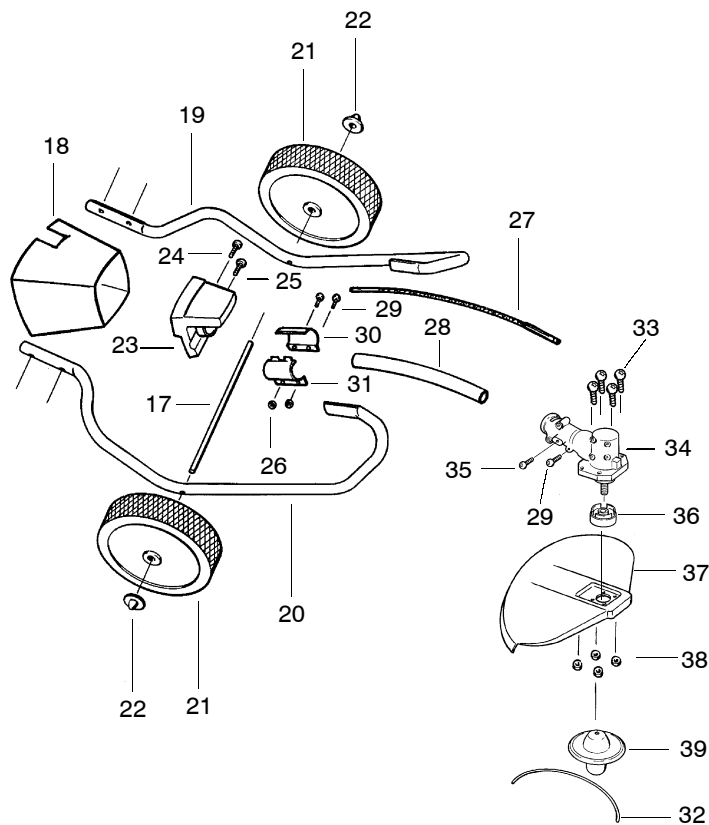

PARTS LIST NO. 530088697		WEED EATER® PARTS LIST	MODEL(s) WT3100
DATE 9/13/00	Replaces 530088697 - 7/11/00		NOTE: Illustration may differ from actual model due to design changes

⚠ WARNING
 All repairs, adjustments and maintenance not described in the Operator's Manual must be performed by qualified service personnel.

Ref.	Part No.	Description	Ref.	Part No.	Description	Ref.	Part No.	Description
1.	530015774	Screw	19.	530054585	Frame Left	36.	530095814	Dust Cup Shield
2.	530010959	Throttle Hsg. Ass'y.	20.	530054586	Frame Right	37.	530095840	Shield
3.	530015768	Locknut	21.	530071335	Wheel Kit	38.	530016284	Nut
4.	530054587	Upper Handle	22.	530054582	Push Nut	39.	530095854	Cutting Head w/Line Ass'y.
5.	530095847	Grip	23.	530054762	Front Retainer Ass'y.	Not Shown		
6.	530054494	Grip (Closed)	24.	530015698	Screw	530088696	Operator Manual	
7.	530054626	Throttle Cable	25.	530015940	Screw	530047899	Decal Shaft Warning	
8.	530027569	Starter Handle	26.	530016124	Nut	530054664	Decal On/Off	
9.	530069421	Rope Kit	27.	530095842	FlexShaft			
10.	530054588	Rope Guide	28.	530071330	Driveshaft Ass'y.			
11.	530015515	Locknut	29.	530016309	Screw			
12.	530015982	Cable Clamp	30.	530054593	Clamp Left			
13.	530095851	Lower Handle	31.	530054592	Clamp Right			
14.	530054631	Bolt	32.	952711567	Line (12PK)			
15.	530016119	T-Knob	33.	530016312	Screw			
16.	530054595	Air Filter Hose	34.	530095828	Gearbox Ass'y.			
17.	530054495	Axle	35.	530016301	Screw			
18.	530054584	Inlet Screen						

✓ = NEW PART NUMBER FOR THIS IPL

★ = REFER TO THE SERVICE REFERENCE INDICATED FOR MORE INFORMATION. (LOCATED AT END OF IPL)

PARTS LIST NO. 530088697		WEED EATER® PARTS LIST	MODEL(s) WT3100
DATE 9/13/00	Replaces 530088697 - 7/11/00		Note: Illustration may differ from actual model due to design changes