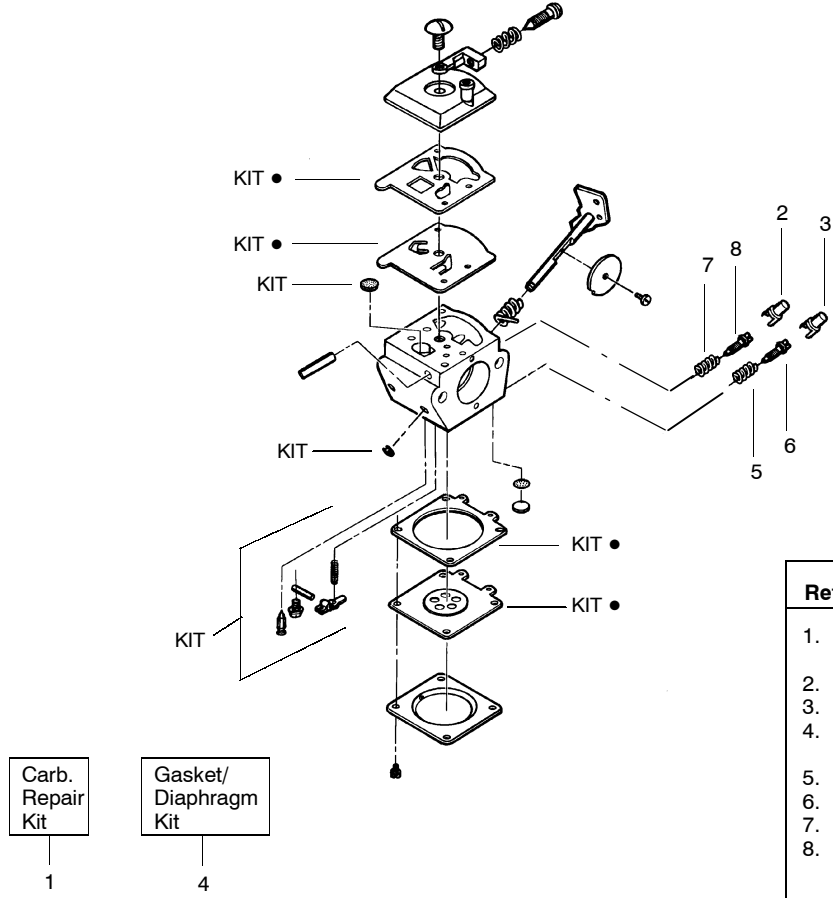

PARTS LIST NO. 530088697		WEED EATER® PARTS LIST	MODEL(s) WT3100	
DATE 9/13/00	Replaces 530088697 - 7/11/00		Note: Illustration may differ from actual model due to design changes	PAGE NO. 3

Carburetor Assembly No. 530071332 - WT583

Ref.	Part No.	Description
1.	530069829	Carburetor Repair Kit (KIT= Indicates Contents)
2.	530038318	Limiter Cap (High-Red)
3.	530038317	Limiter Cap (Low-Blue)
4.	530069844	Gasket/Diaphragm Kit (●=Indicates Contents)
5.	530035293	Needle Spring-Low Speed
6.	530035433	Needle-Low Speed
7.	530035295	Needle Spring-High Speed
8.	530035388	Needle-High Speed

✓ = NEW PART NUMBER FOR THIS IPL ★ = REFER TO THE SERVICE REFERENCE INDICATED FOR MORE INFORMATION. (LOCATED AT END OF IPL)
● = THESE PARTS ARE ILLUSTRATED FOR CLARITY. ORDER COMPLETE ASSEMBLY.