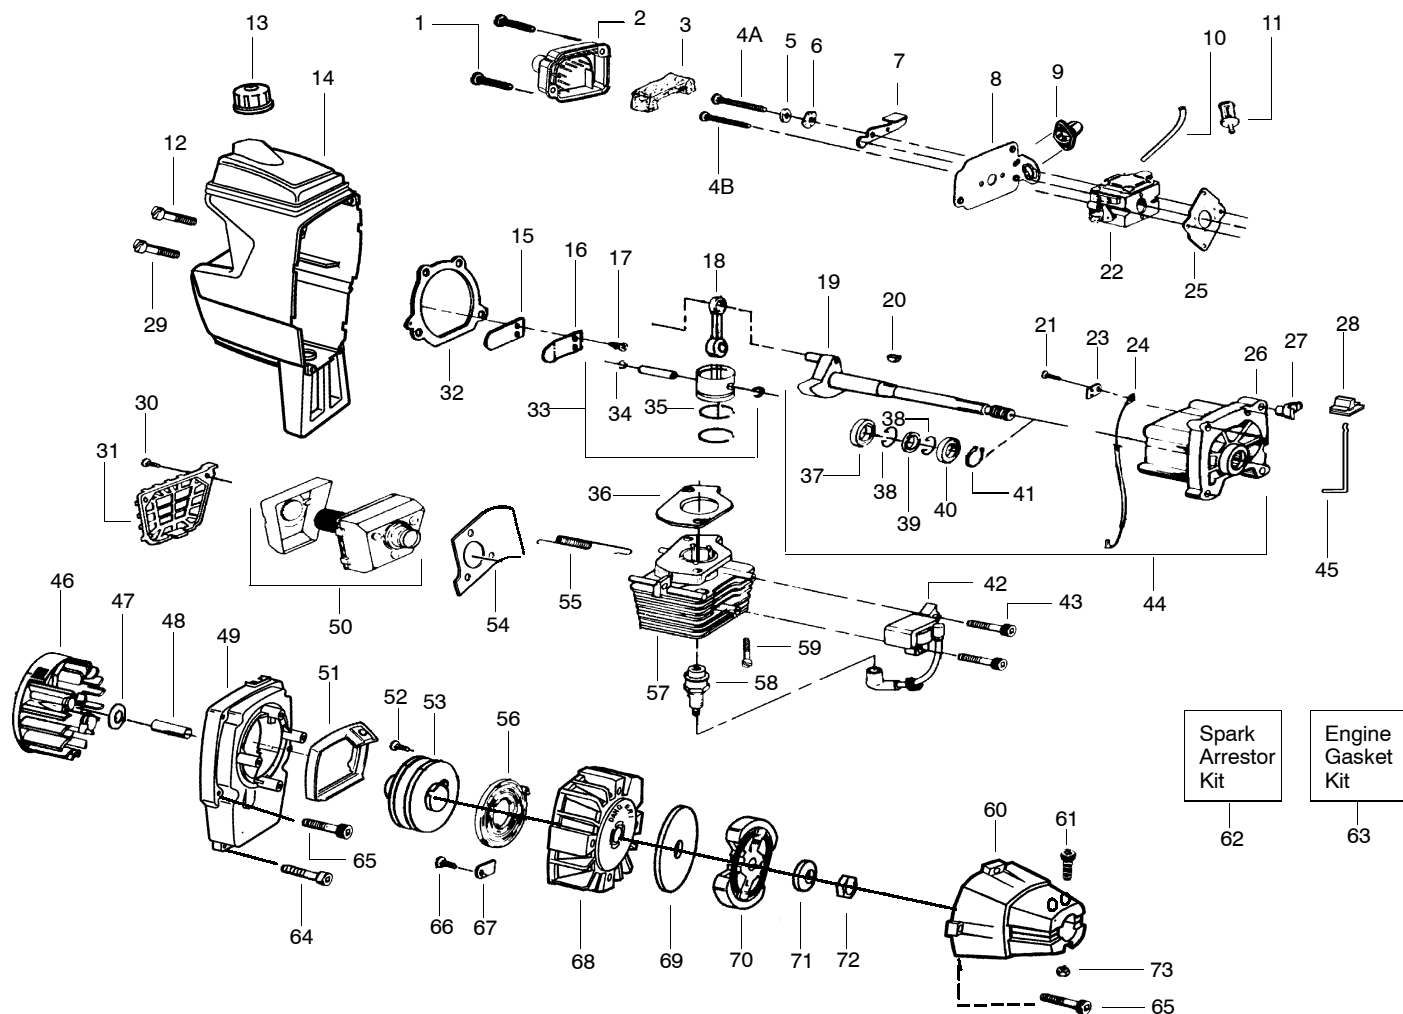

PARTS LIST NO. 530088697		WEED EATER® PARTS LIST	MODEL(s) WT3100
DATE 9/13/00	Replaces 530088697 - 7/11/00		NOTE: Illustration may differ from actual model due to design changes

⚠ WARNING
 All repairs, adjustments and maintenance not described in the Operator's Manual must be performed by qualified service personnel.

Ref.	Part No.	Description	Ref.	Part No.	Description	Ref.	Part No.	Description
1.	530015774	Screw	19.	530054585	Frame Left	36.	530095814	Dust Cup Shield
2.	530010959	Throttle Hsg. Ass'y.	20.	530054586	Frame Right	37.	530095840	Shield
3.	530015768	Locknut	21.	530071335	Wheel Kit	38.	530016284	Nut
4.	530054587	Upper Handle	22.	530054582	Push Nut	39.	530095854	Cutting Head w/Line Ass'y.
5.	530095847	Grip	23.	530054762	Front Retainer Ass'y.	Not Shown		
6.	530054494	Grip (Closed)	24.	530015698	Screw	530088696	Operator Manual	
7.	530054626	Throttle Cable	25.	530015940	Screw	530047899	Decal Shaft Warning	
8.	530027569	Starter Handle	26.	530016124	Nut	530054664	Decal On/Off	
9.	530069421	Rope Kit	27.	530095842	FlexShaft			
10.	530054588	Rope Guide	28.	530071330	Driveshaft Ass'y.			
11.	530015515	Locknut	29.	530016309	Screw			
12.	530015982	Cable Clamp	30.	530054593	Clamp Left			
13.	530095851	Lower Handle	31.	530054592	Clamp Right			
14.	530054631	Bolt	32.	952711567	Line (12PK)			
15.	530016119	T-Knob	33.	530016312	Screw			
16.	530054595	Air Filter Hose	34.	530095828	Gearbox Ass'y.			
17.	530054495	Axle	35.	530016301	Screw			
18.	530054584	Inlet Screen						

✓ = NEW PART NUMBER FOR THIS IPL

★ = REFER TO THE SERVICE REFERENCE INDICATED FOR MORE INFORMATION. (LOCATED AT END OF IPL)

PARTS LIST NO. 530088697		WEED EATER® PARTS LIST	MODEL(s) WT3100
DATE 9/13/00	Replaces 530088697 - 7/11/00		Note: Illustration may differ from actual model due to design changes