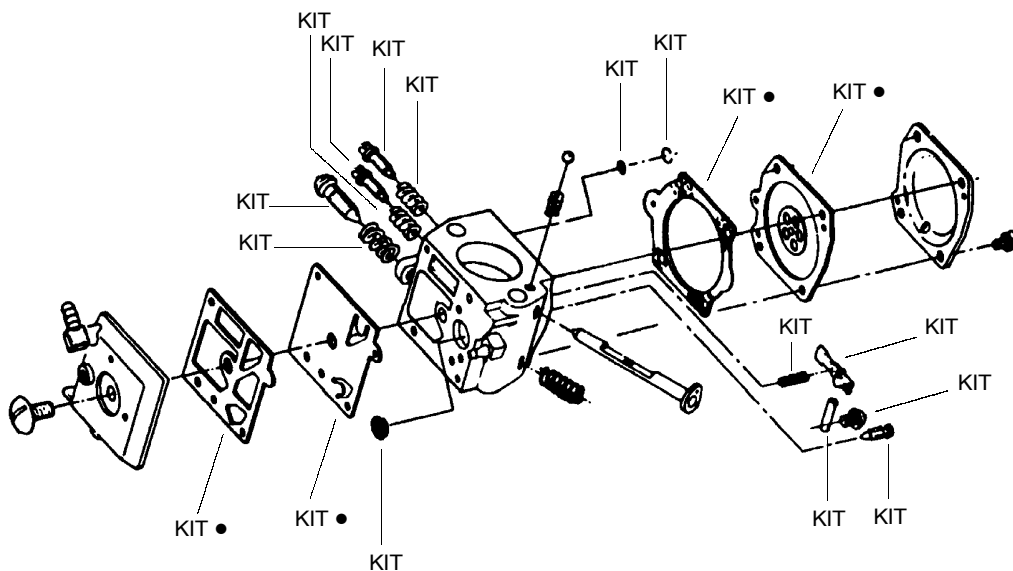

PARTS LIST NO. 530088665		POULAN PRO® PARTS LIST	Chain Saw Model(s): 330	
DATE 12/17/99	NEW		Note: Illustration may differ from actual model due to design changes	PAGE NO. 4

Carburetor Assembly - 530069895 HDA - #164

KEY NO.	PART NO.	DESCRIPTION
1.	530069849	Carburetor Repair Kit (KIT=Contents)
2.	530069844	Gasket/Diaphragm Kit (●=Contents)

Carb.
Repair Kit

1

Gasket/
Diaphragm
Kit

2

✓ = NEW PART NUMBER FOR THIS IPL   ★ = REFER TO THE SERVICE REFERENCE INDICATED FOR MORE INFORMATION. (LOCATED AT END OF IPL)
● = THESE PARTS ARE ILLUSTRATED FOR CLARITY. ORDER COMPLETE ASSEMBLY.