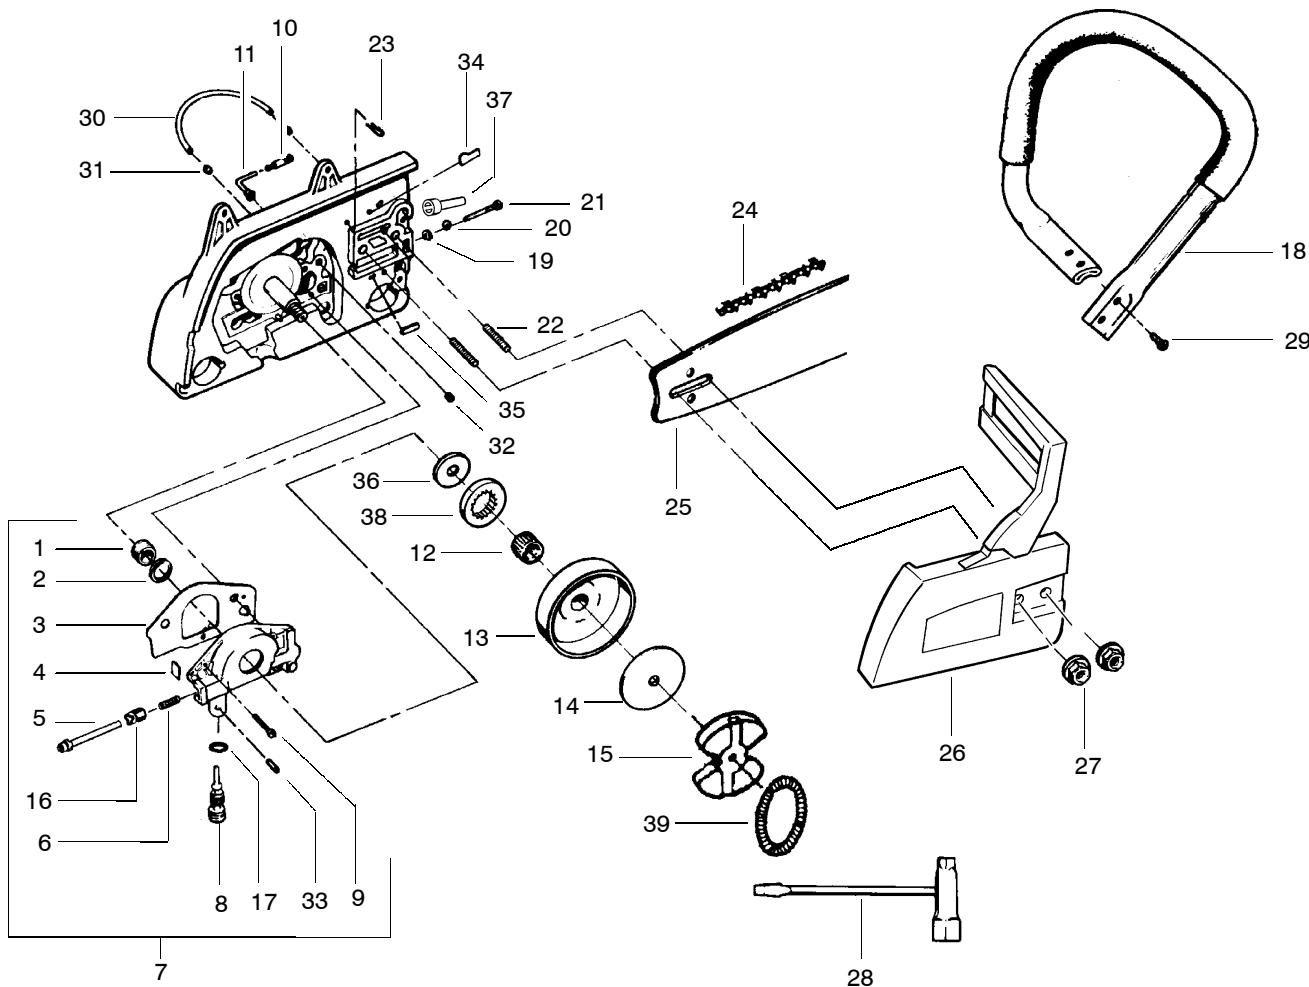

KEY NO.	PART NO.	DESCRIPTION	KEY NO.	PART NO.	DESCRIPTION
1	530027140	Wire Worm Gear	24	---	Chain
2	530019147	Seal-Oil Pump	25	952051266	20"
3	530019148	Gasket - Oil Pump	25	952051459	22"
4	530027128	Dust Plug	25	---	Bar
5	530014204	Shaft Ass'y.	25	952044561	20"
6	530027126	Spring-Plunger	25	530044833	22"
7	530069218	Oil Pump Ass'y.	26	952069321	Chain Brake Kit
8	530015873	Screw Oiler Adjusting	27	530015251	Nut-Bar Mounting
9	530015871	Screw	28	-	Scrench
10	530027272	Oil & Filter Pickup		530031135	Silver finish (1/2" x 3/4")
11	530027192	Oiler Intake Line		530031146	Gold finish (9/16" x 3/4")
12	530032049	Bearing	29	530016058	Screw
13	530048083	Drum & Adaptor Ass'y.	30	530021061	Oiler Line
14	530027161	Clutch Plate	31	530002464	Ferrule
15	530014161	Clutch Ass'y.	32	530015422	Nut-Slotted Tube
16	530027129	Gear Spur	33	530015752	Pin-Adjustment Screw
17	530019079	"O" Ring	34	530027222	Chain Pad - Top
18	530047163	Handlebar Ass'y.	35	530027223	Chain Pad
19	530023064	Guide Bar Pin	36	530015733	Thrust Washer
20	530038593	Retainer-Bar Adjust	37	530029236	Crankcase Plug
21	530016110	Screw	38	530048098	Rim Floating (3/8)
22	530016238	Bar Stud	39	530027160	Spring - Clutch
23	530015108	Cotter Pin			