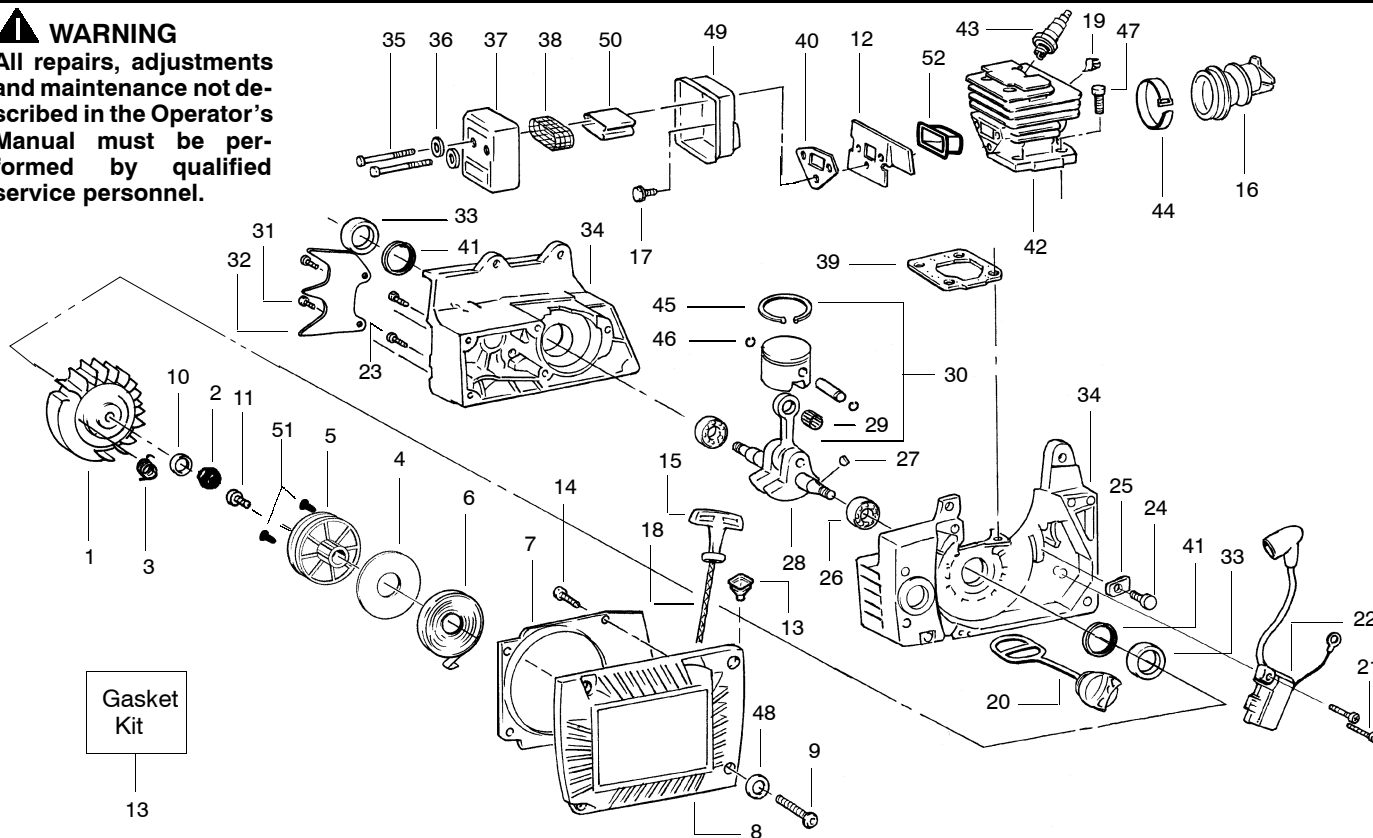

PARTS LIST NO. 530088665		POULAN PRO® PARTS LIST	Chain Saw Model(s): 330	
DATE 9/6/00	Replaces 530088665 - 12/17/99		Note: Illustration may differ from actual model due to design changes	PAGE NO. 1

WARNING
All repairs, adjustments and maintenance not described in the Operator's Manual must be performed by qualified service personnel.

KEY NO.	PART NO.	DESCRIPTION	KEY NO.	PART NO.	DESCRIPTION
1	530069890	Flywheel Ass'y. Kit	31	530015875	Screw
2	530049819	Nut-Flywheel	32	952027846	Spur
3	530023817	Spring-Starter Dog	33	530019146	Crankshaft Seal
4	530016242	Washer	34	530014748	Crankcase Ass'y.
5	530053728	Starter Pulley	35	530016259	Screw
6	530042087	Starter Spring	36	530015722	Washer
7	530052435	Baffle Plate	37	530053465	Muffler Cover
8	530049938	Fan Housing Ass'y.	38	530030205	Spark Arrestor Screen
9	530015812	Screw	39	530069487	Gasket Kit
10	530015441	Washer-Conical	40	530069487	Muffler Gasket
11	530015920	Screw	41	530001516	Snap Ring
12	530053595	Muffler Back Plate	42	530403749	Cylinder Ass'y.
13	530069487	Kit - Gasket (incl. 39,40 pg.1 : 13 pg.2 : 2,3 pg.3)	43	952030164	Spark Plug (RCJ-6Y)
14	530015241	Screw	44	530027285	Clamp Ass'y.
15	530049797	Starter Handle	45	530030176	Piston Ring
16	530030202	Boot-Intake	46	530015697	Retainer
17	530016291	Screw	47	530001624	Screw
18	530069919	Rope Kit	48	530015629	Washer
19	530015696	Clip	49	530053596	Muffler Body
20	530010846	Oil Cap Ass'y. (Incl. "O" Ring)	50	530049362	Muffler Diffuser
21	530015708	Screw	51	530016080	Screw
22	530039128	Ignition Module	52	530053710	Exh Port Insulator
23	530015707	Screw	Not Shown		
24	530015306	Screw			
25	530027264	Clamp			
26	530032093	Crankshaft Bearing			
27	530002595	Flywheel Key			
28	530027143	Crankshaft & Rod Ass'y.			
29	530032111	Piston Pin Bearing			
30	530071321	Piston Kit (Incl. 29, 45 & 46)			
				530088753	Operator Manual
				530047839	Warning Decal
				530047941	Kickback Warning Decal

✓ = NEW PART NUMBER FOR THIS IPL