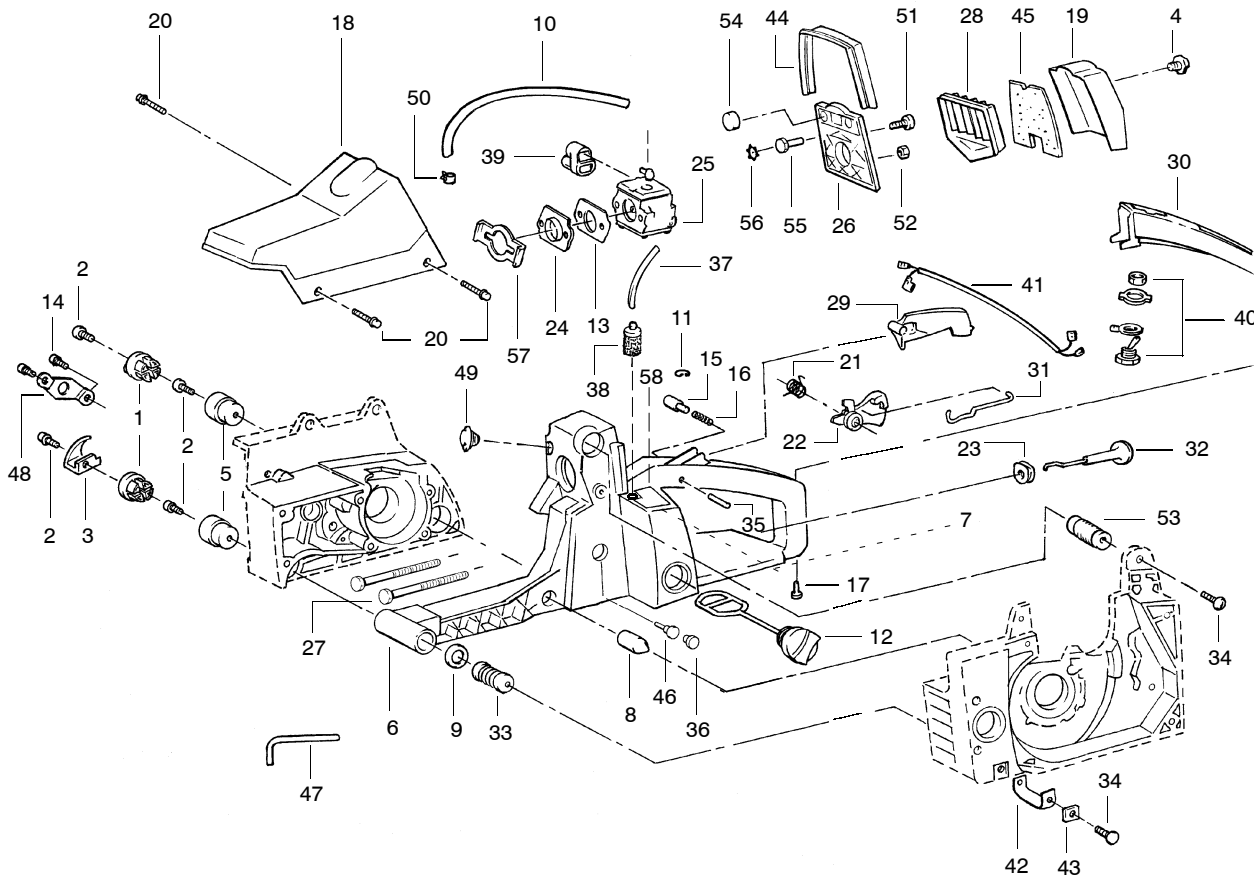

PARTS LIST NO. 530088665		POULAN PRO® PARTS LIST	Chain Saw Model(s): 330	
DATE 12/17/99	NEW		NOTE: Illustration may differ from actual model due to design changes	PAGE NO. 2

KEY NO.	PART NO.	DESCRIPTION	KEY NO.	PART NO.	DESCRIPTION
1	530027732	Retainer-Chain Catcher	29	530027135	Throttle Lockout
2	530016057	Screw	30	530049257	Rear Handle Cover
3	530027733	Chain Catcher	31	530027073	Throttle Wire
4	530049248	Knob-Carb. Cover	32	530027075	Rod & Wire Choke
5	530042080	Lower Isolator	33	530069384	Isolator Kit
6	530069974	Rear Handle & Fuel Tank	34	530015871	Screw
7	530019192	Seal Carb. Cover-Left	35	530015701	Dowel Pin-Trigger
8	530027187	Isolator Limiter	36	530038264	Plug-Bronze Vent
9	530015123	Washer	37	530069910	Fuel Line Kit
10	530069976	Impulse Line Kit	38	530091878	Fuel Pick-up Ass'y.
11	530015702	"C" Clip-Throttle Lock	39	530049265	Grommet-Carburetor
12	530010845	Fuel Cap Ass'y.	40	530069225	Switch Kit
13	530069487	Gasket - Carb.	41	530027138	Lead Wire Ass'y.
14	530015875	Screw	42	530037009	AV Strap
15	530029666	Button Throttle Lock	43	530037012	Strap Retainer Plate
16	530024772	Spring-Throttle	44	530049739	Sound Strip
17	530015716	Screw	45	530049684	Sound Foam
18	530049271	Cylinder Shield	46	530026119	Check Valve
19	530053440	Carb. Cover Ass'y.	47	530031159	Hex Wrench 5/32
20	530015650	Screw	48	530029347	Bracket-Retainer
21	530027134	Spring-Trigger Latch	49	530025922	Plug-Air Box
22	530027133	Throttle Trigger	50	530053893	Clamp, Hose
23	530036053	Grommet-Choke Rod	51	530015598	Screw-Air Filter Base
24	530049465	Bracket-Intake	52	530049561	Nut-Carb
25	530069895	Carburetor Kit w/limiter caps	53	530047334	Cylinder Mount Ass'y.
26	530049260	Air Filter Base	54	530027399	Bumper Carb Cover
27	530049562	Carb. Mounting Stud	55	530015839	Screw-Carb Knob
28	503553902	Air Filter	56	530016199	Retaining Ring
			57	530049273	Bracket-Carb Stud
			58	530019191	Seal Carb Cover-Right

✓ = NEW PART NUMBER FOR THIS IPL