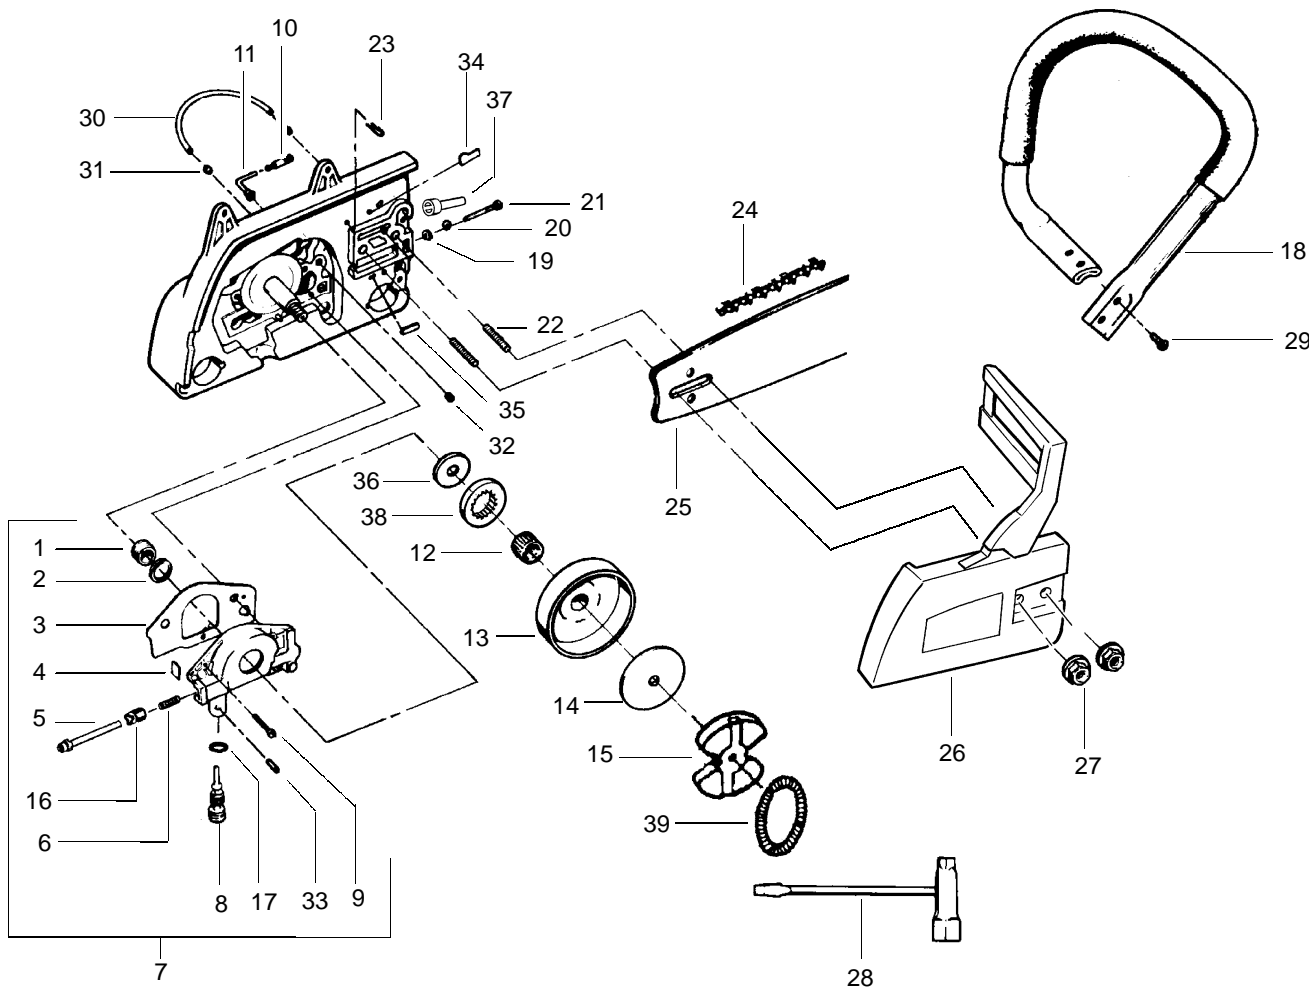

✓ = NEW PART NUMBER FOR THIS IPL

PARTS LIST NO. <b>530088665</b>		<b>POULAN PRO® PARTS LIST</b>	Chain Saw Model(s): <b>330</b>
DATE <b>10/03/02</b>	Replaces 530088665 - 7/25/02		<b>Note:</b> Illustration may differ from actual model due to design changes

✓ = NEW PART NUMBER FOR THIS IPL

PARTS LIST NO. <b>530088665</b>		<b>POULAN PRO® PARTS LIST</b>	Chain Saw Model(s): <b>330</b>
DATE <b>10/03/02</b>	Replaces 530088665 - 07/25/02		<b>Note:</b> Illustration may differ from actual model due to design changes

KEY NO.	PART NO.	DESCRIPTION	KEY NO.	PART NO.	DESCRIPTION
1	530027140	Wire Worm Gear	24	---	Chain
2	530019147	Seal-Oil Pump		952051266	20"
3	530019148	Gasket - Oil Pump		952051459	22"
4	530027128	Dust Plug	25	---	Bar
5	530014204	Shaft Ass'y.		952044561	20"
6	530027126	Spring-Plunger		530044833	22"
7	530069218	Oil Pump Ass'y.	26	952069321	Chain Brake Kit
8	530015873	Screw Oiler Adjusting	27	530015251	Nut-Bar Mounting
9	530015871	Screw	28	-	Scrench
10	530027272	Oil & Filter Pickup		530031135	Silver finish (1/2" x 3/4")
11	530027192	Oiler Intake Line		530031146	Gold finish (9/16" x 3/4")
12	530032049	Bearing	29	530016058	Screw
13	530048083	Drum & Adaptor Ass'y.	30	530021061	Oiler Line
14	530027161	Clutch Plate	31	530002464	Ferrule
15	530014161	Clutch Ass'y.	32	530015422	Nut-Slotted Tube
16	530027129	Gear Spur	33	530015752	Pin-Adjustment Screw
17	530019079	"O" Ring	34	530027222	Chain Pad - Top
18	530047163	Handlebar Ass'y.	35	530027223	Chain Pad
19	530023064	Guide Bar Pin	36	530015733	Thrust Washer
20	530038593	Retainer-Bar Adjust	37	530029236	Crankcase Plug
21	530016110	Screw	38	530048098	Rim Floating (3/8)
22	530016238	Bar Stud	39	530027160	Spring - Clutch
23	530015108	Cotter Pin			