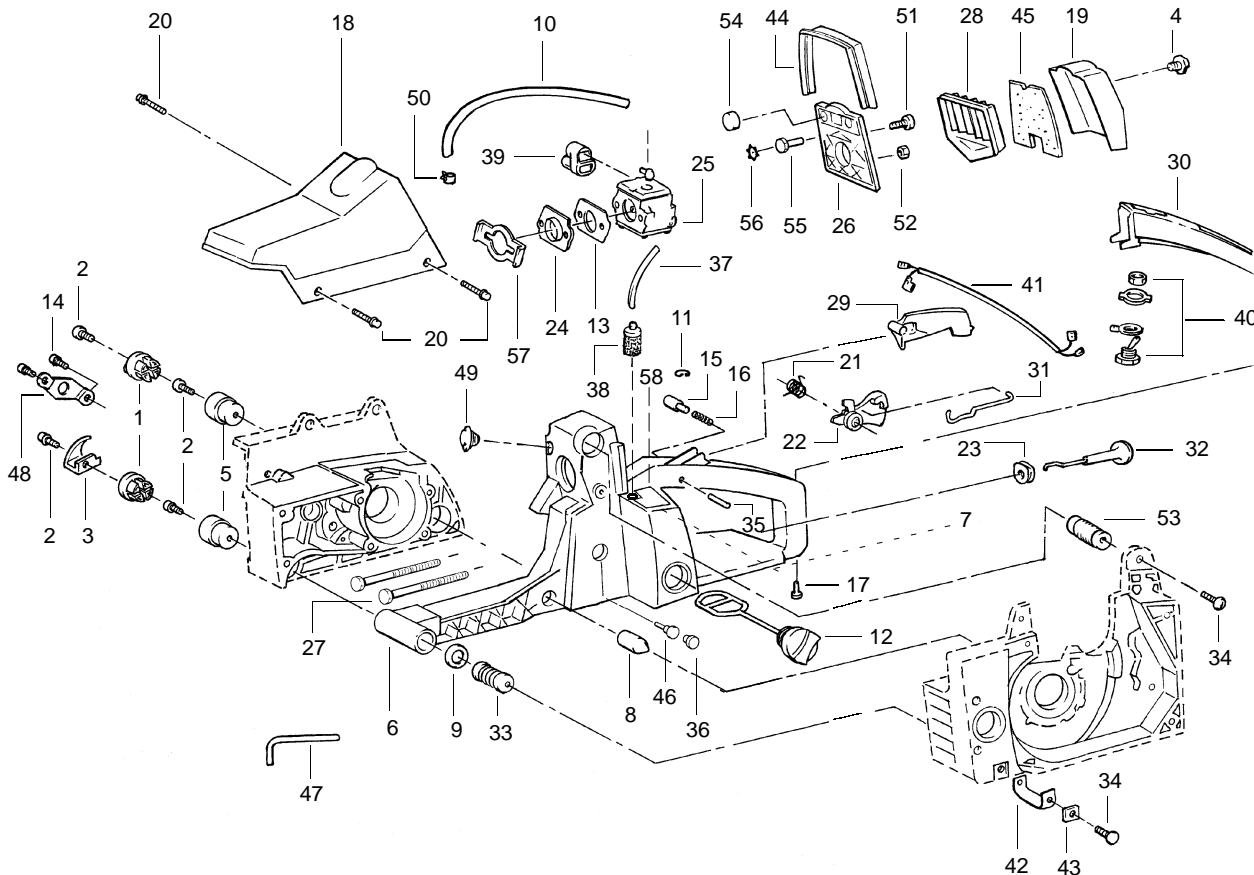

PARTS LIST NO. <b>530088665</b>		<b>POULAN PRO® PARTS LIST</b>	Chain Saw Model(s): <b>330</b>
DATE <b>10/03/02</b>	Replaces 530088665 - 07/25/02		<b>Note:</b> Illustration may differ from actual model due to design changes

✓ = NEW PART NUMBER FOR THIS IPL

PARTS LIST NO. <b>530088665</b>		<b>POULAN PRO® PARTS LIST</b>	Chain Saw Model(s): <b>330</b>
DATE <b>10/03/02</b>	Replaces 530088665 - 7/25/02		<b>Note:</b> Illustration may differ from actual model due to design changes

✓ = NEW PART NUMBER FOR THIS IPL

PARTS LIST NO. <b>530088665</b>		<b>POULAN PRO® PARTS LIST</b>	Chain Saw Model(s): <b>330</b>
DATE <b>10/03/02</b>	Replaces 530088665 - 07/25/02		<b>Note:</b> Illustration may differ from actual model due to design changes

KEY NO.	PART NO.	DESCRIPTION	KEY NO.	PART NO.	DESCRIPTION
1	530027140	Wire Worm Gear	24	---	Chain
2	530019147	Seal-Oil Pump		952051266	20"
3	530019148	Gasket - Oil Pump		952051459	22"
4	530027128	Dust Plug	25	---	Bar
5	530014204	Shaft Ass'y.		952044561	20"
6	530027126	Spring-Plunger		530044833	22"
7	530069218	Oil Pump Ass'y.	26	952069321	Chain Brake Kit
8	530015873	Screw Oiler Adjusting	27	530015251	Nut-Bar Mounting
9	530015871	Screw	28	-	Scrench
10	530027272	Oil & Filter Pickup		530031135	Silver finish (1/2" x 3/4")
11	530027192	Oiler Intake Line		530031146	Gold finish (9/16" x 3/4")
12	530032049	Bearing	29	530016058	Screw
13	530048083	Drum & Adaptor Ass'y.	30	530021061	Oiler Line
14	530027161	Clutch Plate	31	530002464	Ferrule
15	530014161	Clutch Ass'y.	32	530015422	Nut-Slotted Tube
16	530027129	Gear Spur	33	530015752	Pin-Adjustment Screw
17	530019079	"O" Ring	34	530027222	Chain Pad - Top
18	530047163	Handlebar Ass'y.	35	530027223	Chain Pad
19	530023064	Guide Bar Pin	36	530015733	Thrust Washer
20	530038593	Retainer-Bar Adjust	37	530029236	Crankcase Plug
21	530016110	Screw	38	530048098	Rim Floating (3/8)
22	530016238	Bar Stud	39	530027160	Spring - Clutch
23	530015108	Cotter Pin			