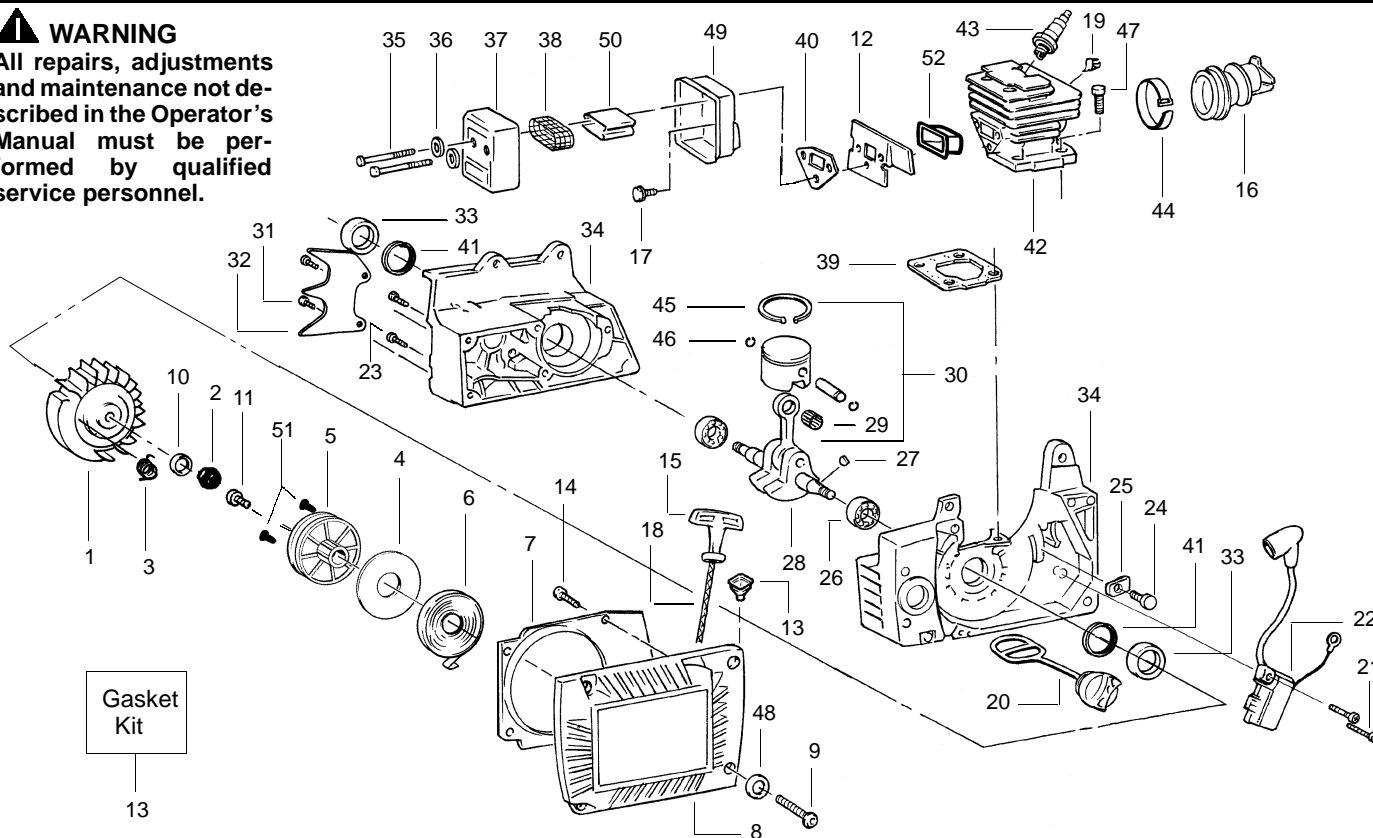

PARTS LIST NO. 530088665		POULAN PRO® PARTS LIST	Chain Saw Model(s): 330	
DATE 10/03/02	Replaces 530088665 - 07/25/02		Note: Illustration may differ from actual model due to design changes	PAGE NO. 1

WARNING
All repairs, adjustments and maintenance not described in the Operator's Manual must be performed by qualified service personnel.

KEY NO.	PART NO.	DESCRIPTION	KEY NO.	PART NO.	DESCRIPTION
1	530069890	Flywheel Ass'y. Kit	31	530015875	Screw
2	530049819	Nut-Flywheel	32	952027846	Spur
3	530023817	Spring-Starter Dog	33	530019146	Crankshaft Seal
4	530016242	Washer	✓34	530069893	Crankcase Ass'y.
5	530053728	Starter Pulley	35	530016259	Screw
6	530042087	Starter Spring	36	530015722	Washer
7	530052435	Baffle Plate	37	530053465	Muffler Cover
8	530049938	Fan Housing Ass'y.	38	530030205	Spark Arrestor Screen
9	530015812	Screw	39	530069487	Gasket Kit
10	530015441	Washer-Conical	40	530069487	Muffler Gasket
11	530015920	Screw	41	530001516	Snap Ring
12	530053595	Muffler Back Plate	42	530403749	Cylinder Ass'y.
13	530069487	Kit - Gasket (incl. 39,40 pg.1 : 13 pg.2 : 2,3 pg.3)	43	952030164	Spark Plug (RCJ-6Y)
14	530015241	Screw	44	530027285	Clamp Ass'y.
15	530049797	Starter Handle	45	530030176	Piston Ring
16	530030202	Boot-Intake	46	530015697	Retainer
17	530016291	Screw	47	530001624	Screw
18	530069919	Rope Kit	48	530015629	Washer
19	530015696	Clip	49	530053596	Muffler Body
20	530010846	Oil Cap Ass'y. (Incl. "O" Ring)	50	530049362	Muffler Diffuser
21	530015708	Screw	51	530016080	Screw
22	530039128	Ignition Module	52	530053710	Exh Port Insulator
23	530015707	Screw	Not Shown		
24	530015306	Screw			
25	530027264	Clamp			
26	530032093	Crankshaft Bearing			
27	530002595	Flywheel Key			
28	530027143	Crankshaft & Rod Ass'y.			
29	530032111	Piston Pin Bearing			
30	530071321	Piston Kit (Incl. 29, 45 & 46)			
				530088319	Operator Manual
				530047839	Warning Decal
				530047941	Kickback Warning Decal

✓ = NEW PART NUMBER FOR THIS IPL