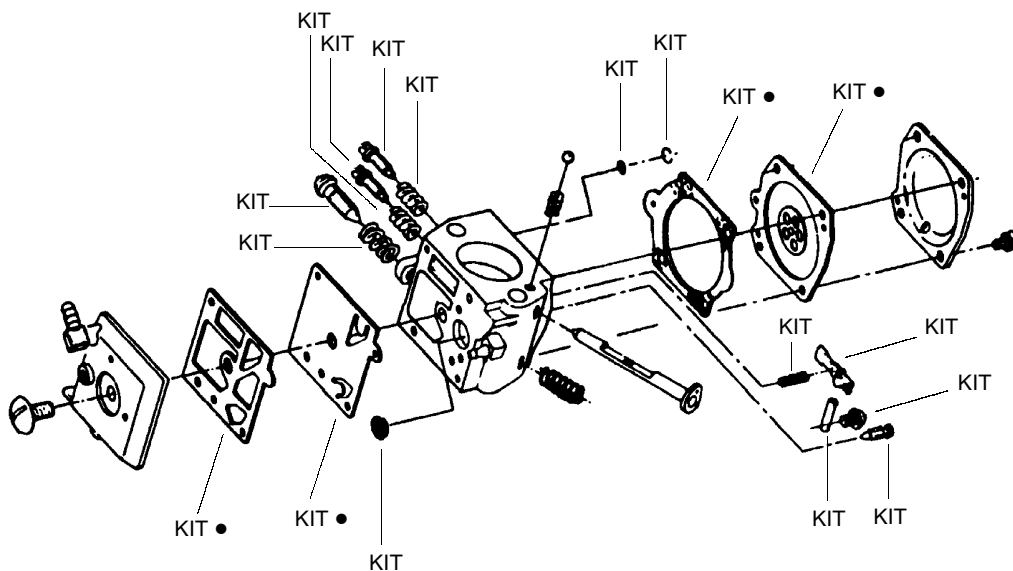

PARTS LIST NO. 530088665		POULAN PRO® PARTS LIST	Chain Saw Model(s): 330	
DATE 10/03/02	Replaces 530088665 - 7/25/02		Note: Illustration may differ from actual model due to design changes	PAGE NO. 4

Carburetor Assembly - 530069895 HDA - #164

KEY NO.	PART NO.	DESCRIPTION
1.	530069849	Carburetor Repair Kit (KIT=Contents)
2.	530069844	Gasket/Diaphragm Kit (●=Contents)

Carb.
Repair Kit

1

Gasket/
Diaphragm
Kit

2

✓ = NEW PART NUMBER FOR THIS IPL   ★ = REFER TO THE SERVICE REFERENCE INDICATED FOR MORE INFORMATION. (LOCATED AT END OF IPL)
● = THESE PARTS ARE ILLUSTRATED FOR CLARITY. ORDER COMPLETE ASSEMBLY.