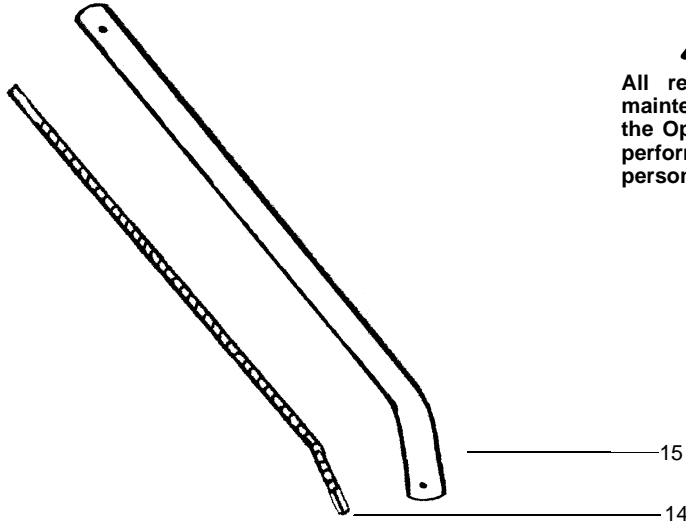

PARTS LIST NO. 530-088101		WEED EATER® PARTS LIST	MODEL(s) Snapper SNT31
DATE 3/05/02	Replaces 530088101 - 10/18/01		Note: Illustration may differ from actual model due to design changes

**WARNING**

All repairs, adjustments and maintenance not described in the Operator's Manual must be performed by qualified service personnel.

Ref.	Part No.	Description	Ref.	Part No.	Description
1.	530016363	Retainer-Hairpin	12.	530016366	Bolt-Washer Head
2.	530016362	Pin-Clevis	13.	530071479	Kit-Guard
3.	530071482	Kit-Gearbox	14.	530095960	Shaft-Flex
4.	530015515	Locknut	15.	530096001	Assy-Driveshaft
5.	530016375	Washer-Lock	Not Shown		
6.	530015209	Washer-Flat		530086755	Manual
7.	530095987	Tine-Right Outside/Left Inside		530095894	Hanger-Attachment
8.	530016364	Washer-Felt		530055450	Decal-Shield
9.	530095986	Tine-Left Outside/Right Inside		530056126	Decal-Shaft Warning
10.	530016374	Bolt-Hex			
11.	530015209	Washer-Flat			

✓ = NEW PART NUMBER FOR THIS IPL

★ = REFER TO THE SERVICE REFERENCE INDICATED FOR MORE INFORMATION. (LOCATED AT END OF IPL)