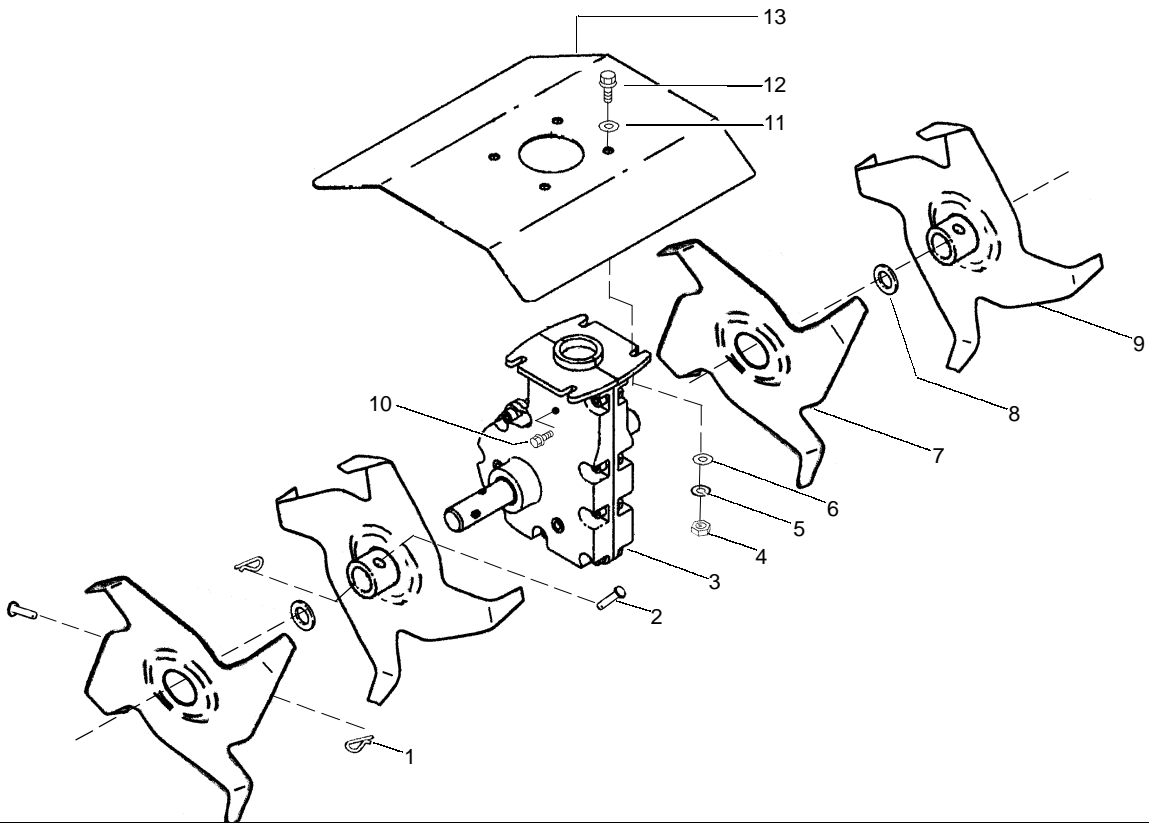

PARTS LIST NO. 530-088101		WEED EATER® PARTS LIST	MODEL(s) Snapper SNT31
DATE 3/05/02	Replaces 530088101 - 10/18/01		Note: Illustration may differ from actual model due to design changes

**WARNING**

All repairs, adjustments and maintenance not described in the Operator's Manual must be performed by qualified service personnel.

Ref.	Part No.	Description	Ref.	Part No.	Description
1.	530016363	Retainer-Hairpin	12.	530016366	Bolt-Washer Head
2.	530016362	Pin-Clevis	13.	530071479	Kit-Guard
3.	530071482	Kit-Gearbox	14.	530095960	Shaft-Flex
4.	530015515	Locknut	15.	530096001	Assy-Driveshaft
5.	530016375	Washer-Lock	Not Shown		
6.	530015209	Washer-Flat		530086755	Manual
7.	530095987	Tine-Right Outside/Left Inside		530095894	Hanger-Attachment
8.	530016364	Washer-Felt		530055450	Decal-Shield
9.	530095986	Tine-Left Outside/Right Inside		530056126	Decal-Shaft Warning
10.	530016374	Bolt-Hex			
11.	530015209	Washer-Flat			

✓ = NEW PART NUMBER FOR THIS IPL

★ = REFER TO THE SERVICE REFERENCE INDICATED FOR MORE INFORMATION. (LOCATED AT END OF IPL)