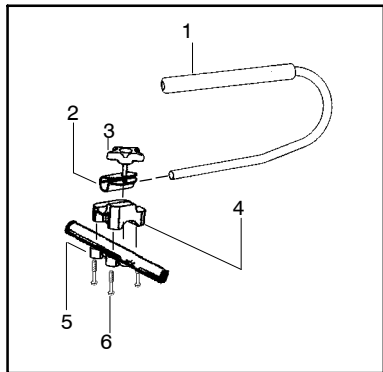

PARTS LIST NO. 530-088096		<h1>WEED EATER[®]</h1> <h2>PARTS LIST</h2>	MODEL(s) 1000E "Weed 'n Edge"
DATE 10/14/04	Replaces 530088096 - 03/18/04		Note: Illustration may differ from actual model due to design changes

TYPE 1

⚠ WARNING
All repairs, adjustments and maintenance not described in the Operator's Manual must be performed by qualified service personnel.

Ref.	Part No.	Description	Ref.	Part No.	Description
1.	530071394	Kit-Handlebar (incl. grip, cap, decal)	18.	530053012	Fastener-Mud Flap
2.	530095970	Clamp-Handlebar	19.	530092062	Washer
3.	530016336	Knob	20.	530015515	Locknut
4.	530095971	Base-Clamp	21.	530015793	Nut-Flange (L.H.)
5.	530071684	Kit-Clamp-Tube (incl. #6)	22.	530016240	Washer-Belleville
6.	530015770	Screw	23.	530015792	Washer-Flat
7.	530096000	Assy.-Driveshaft	24.	530053007	Blade
8.	530096183	Flexshaft-Split boom	25.	530054623	Dustcup
9.	530016014	Screw	26.	530071384	Kit-Edger Guard
10.	530016224	Screw-Alignment	27.	530071586	Kit-Gearbox
11.	530015981	Bolt-Shoulder Axle	28.	530016312	Screw
12.	530095125	Wheel-4" (rubber)	29.	530031159	Wrench-Hex (5/32")
13.	530015515	Locknut			Not Shown
14.	530092062	Washer	530163557		Manual
15.	530092059	Knob	530095894		Hanger-Attachment
16.	530053009	Bracket-Adj. Wheel	530056125		Decal-Shaft Warning
17.	530071251	Kit-Mud Flap (incl. #18)	530053138		Decal-Guard Warning

✓ = NEW PART NUMBER FOR THIS IPL

★ = REFER TO THE SERVICE REFERENCE INDICATED FOR MORE INFORMATION. (LOCATED AT END OF IPL)

PARTS LIST NO. 530-088096		WEED EATER® PARTS LIST	MODEL(s) 1000E "Weed 'n Edge"
DATE 10/14/04	Replaces 530088096 - 03/18/04		Note: Illustration may differ from actual model due to design changes