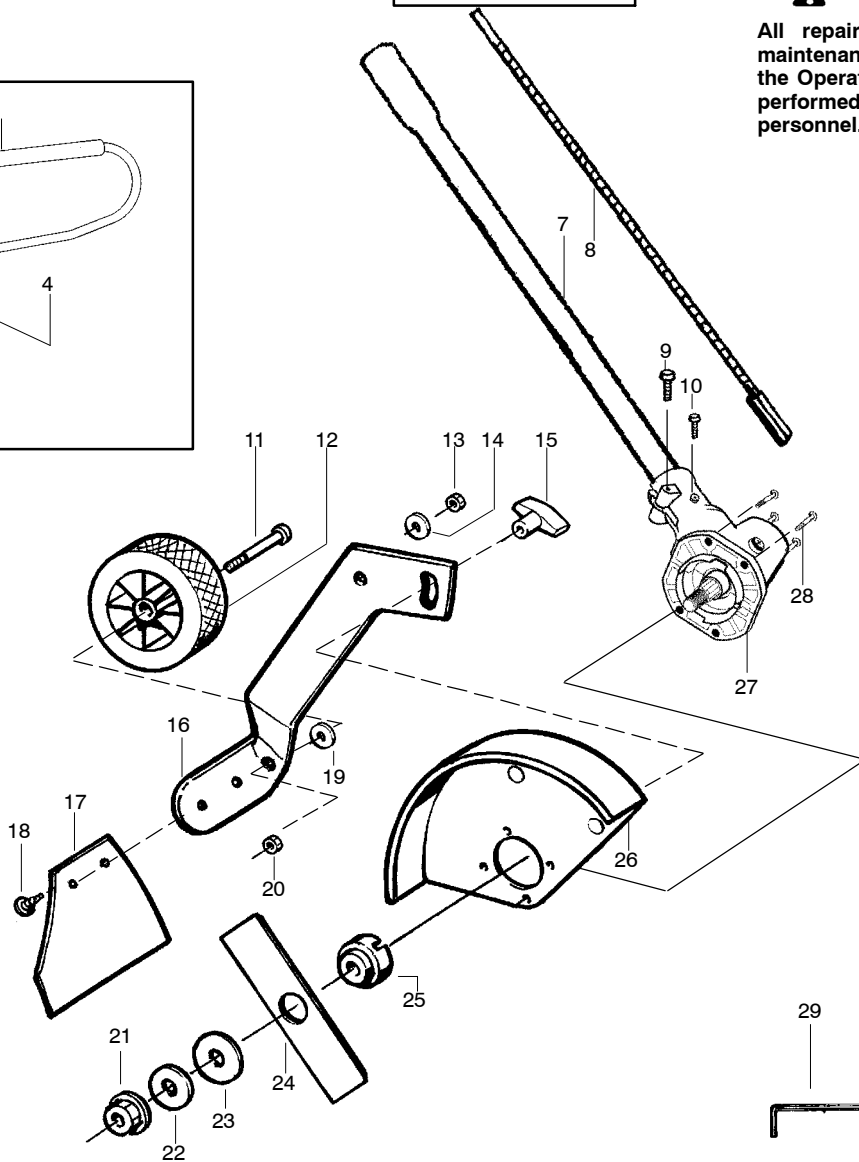

PARTS LIST NO. 530-088096		<h1>WEED EATER[®]</h1> <h2>PARTS LIST</h2>	MODEL(s) 1000E "Weed 'n Edge"
DATE 10/14/04	Replaces 530088096 - 03/18/04		Note: Illustration may differ from actual model due to design changes

TYPE 1

⚠ WARNING
All repairs, adjustments and maintenance not described in the Operator's Manual must be performed by qualified service personnel.

Ref.	Part No.	Description	Ref.	Part No.	Description
1.	530071394	Kit-Handlebar (incl. grip, cap, decal)	18.	530053012	Fastener-Mud Flap
2.	530095970	Clamp-Handlebar	19.	530092062	Washer
3.	530016336	Knob	20.	530015515	Locknut
4.	530095971	Base-Clamp	21.	530015793	Nut-Flange (L.H.)
5.	530071684	Kit-Clamp-Tube (incl. #6)	22.	530016240	Washer-Belleville
6.	530015770	Screw	23.	530015792	Washer-Flat
7.	530096000	Assy.-Driveshaft	24.	530053007	Blade
8.	530096183	Flexshaft-Split boom	25.	530054623	Dustcup
9.	530016014	Screw	26.	530071384	Kit-Edger Guard
10.	530016224	Screw-Alignment	27.	530071586	Kit-Gearbox
11.	530015981	Bolt-Shoulder Axle	28.	530016312	Screw
12.	530095125	Wheel-4" (rubber)	29.	530031159	Wrench-Hex (5/32")
13.	530015515	Locknut			Not Shown
14.	530092062	Washer	530163557		Manual
15.	530092059	Knob	530095894		Hanger-Attachment
16.	530053009	Bracket-Adj. Wheel	530056125		Decal-Shaft Warning
17.	530071251	Kit-Mud Flap (incl. #18)	530053138		Decal-Guard Warning

✓ = NEW PART NUMBER FOR THIS IPL

★ = REFER TO THE SERVICE REFERENCE INDICATED FOR MORE INFORMATION. (LOCATED AT END OF IPL)

PARTS LIST NO. 530-088096		WEED EATER® PARTS LIST	MODEL(s) 1000E "Weed 'n Edge"
DATE 10/14/04	Replaces 530088096 - 03/18/04		Note: Illustration may differ from actual model due to design changes