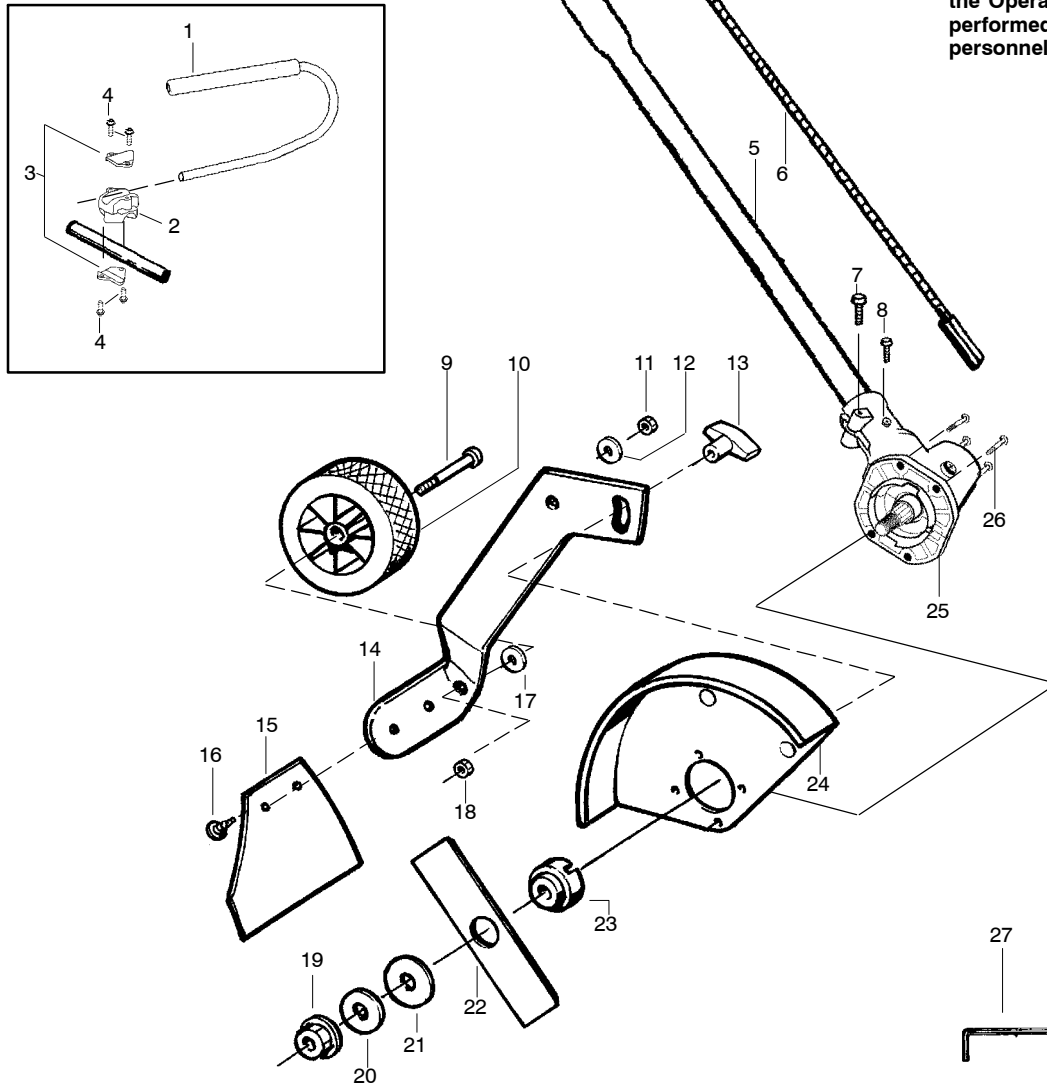

PARTS LIST NO. 530-088096		<h1>WEED EATER[®]</h1> <h2>PARTS LIST</h2>	MODEL(s) 1000E "Weed 'n Edge"
DATE 10/14/04	Replaces 530088096 - 03/18/04		Note: Illustration may differ from actual model due to design changes

✓ = NEW PART NUMBER FOR THIS IPL

★ = REFER TO THE SERVICE REFERENCE INDICATED FOR MORE INFORMATION. (LOCATED AT END OF IPL)

PARTS LIST NO. 530-088096		WEED EATER® PARTS LIST	MODEL(s) 1000E "Weed 'n Edge"
DATE 10/14/04	Replaces 530088096 - 03/18/04		Note: Illustration may differ from actual model due to design changes

TYPE 2

⚠ WARNING

All repairs, adjustments and maintenance not described in the Operator's Manual must be performed by qualified service personnel.

Ref.	Part No.	Description	Ref.	Part No.	Description
1.	530071394	Kit-Handlebar (incl. grip,cap,decal)	16.	530053012	Fastener-Mud Flap
2.	----	Clamp-Handlebar (7/8")	17.	530092062	Washer
	530058766	(1")	18.	530015515	Locknut
3.	530058563	Bracket-Clamp	19.	530015793	Nut-Flange (L.H.)
4.	530015886	Screw	20.	530016240	Washer-Belleville
5.	530071863	Assy.-Driveshaft	21.	530015792	Washer-Flat
6.	530096183	Flexshaft-Split boom	22.	530053007	7.5" Blade
7.	530016014	Screw	23.	530054623	Dustcup
8.	530016224	Screw-Alignment	24.	530071384	Kit-Edger Guard
9.	530015981	Bolt-Shoulder Axle	25.	530071586	Kit-Gearbox
10.	530095125	Wheel-4" (rubber)	26.	530016312	Screw
11.	530015515	Locknut	27.	530031159	Wrench-Hex (5/32")
12.	530092062	Washer			
13.	530092059	Knob			Not Shown
14.	530053009	Bracket-Adj. Wheel		530164832	Manual
15.	530071251	Kit-Mud Flap (incl.#16)		530095894	Hanger-Attachment
				530059671	Decal-Shaft Warning
				530053138	Decal-Guard Warning