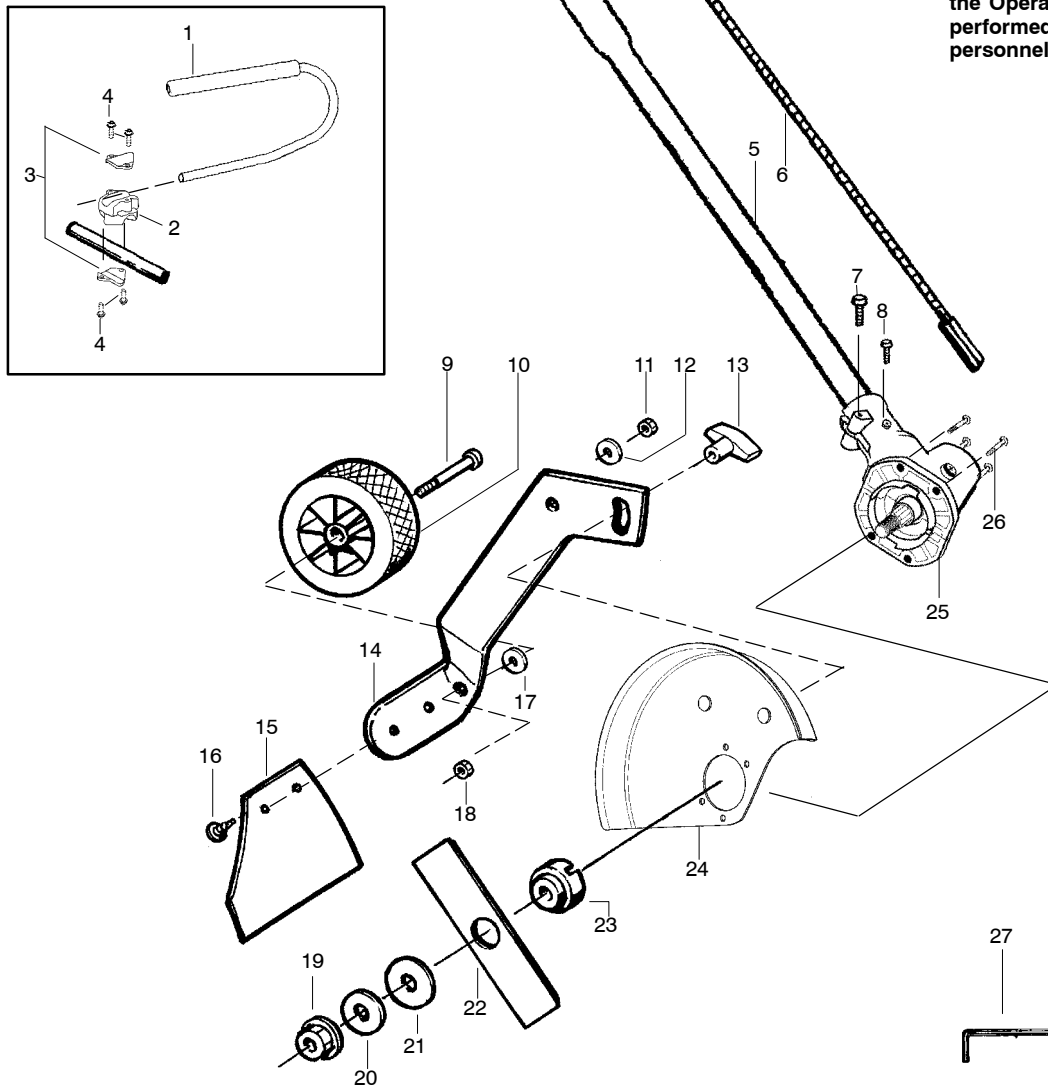

✓ = NEW PART NUMBER FOR THIS IPL

★ = REFER TO THE SERVICE REFERENCE INDICATED FOR MORE INFORMATION. (LOCATED AT END OF IPL)

PARTS LIST NO. 530-088096		WEED EATER® PARTS LIST	MODEL(s) 1000E "Weed 'n Edge"
DATE 10/14/04	Replaces 530088096 - 03/18/04		Note: Illustration may differ from actual model due to design changes

TYPE 3

⚠ WARNING

All repairs, adjustments and maintenance not described in the Operator's Manual must be performed by qualified service personnel.

Ref.	Part No.	Description	Ref.	Part No.	Description
1.	530071394	Kit-Handlebar (incl. grip,cap,decal)	16.	530053012	Fastener-Mud Flap
2.	----	Clamp-Handlebar (7/8")	17.	530092062	Washer
	530058766	(1")	18.	530015515	Locknut
3.	530058563	Bracket-Clamp	19.	530015793	Nut-Flange (L.H.)
4.	530015886	Screw	20.	530016240	Washer-Belleville
5.	530071913	Assy.-Driveshaft	21.	530015792	Washer-Flat
6.	530096183	Flexshaft-Split boom	22.	530053007	7.5" Blade
7.	530016014	Screw	23.	530054623	Dustcup
8.	530016224	Screw-Alignment	24. ✓	530071930	Kit-Edger Guard
9.	530015981	Bolt-Shoulder Axle	25.	530071586	Kit-Gearbox
10.	530095125	Wheel-4" (rubber)	26.	530016312	Screw
11.	530015515	Locknut	27.	530031159	Wrench-Hex (5/32")
12.	530092062	Washer			
13.	530092059	Knob			Not Shown
14.	530053009	Bracket-Adj. Wheel		530164832	Manual
15.	530071251	Kit-Mud Flap (incl.#16)		530095894	Hanger-Attachment
				530059838	Decal-Shaft Warning
				530053138	Decal-Guard Warning