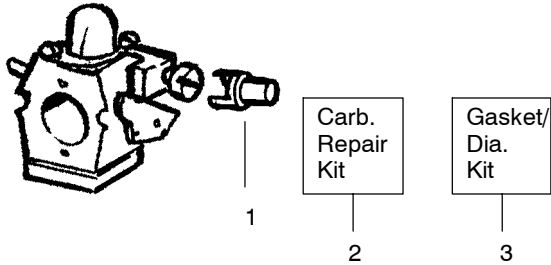

PARTS LIST NO. 530087900		WEED EATER® PARTS LIST	MODEL(s) BV1850 / BV2000	
DATE 12/18/03	REPLACES 530087900-6/25/03		Note: Illustration may differ from actual model due to design changes	PAGE NO. 7

TYPE 1 ONLY

Carburetor Assembly Part # 530069924 - (WA-229)

Key No.	Part No.	Description
1	530038403	Limiter Cap
2	530069842	Carburetor Repair Kit
3	530069845	Gasket/Diaphragm Kit