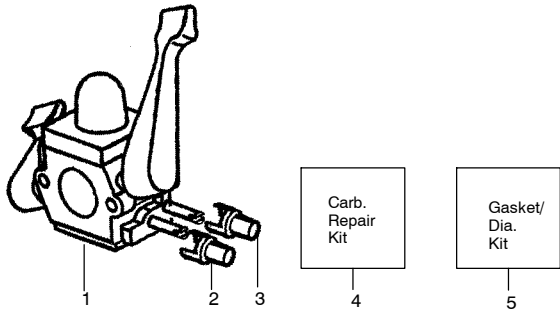

✓ = NEW PART NUMBER FOR THIS IPL

★ = REFER TO THE SERVICE REFERENCE INDICATED FOR MORE INFORMATION. (LOCATED AT END OF IPL)

|                             |                               |                               |                                                                       |
|-----------------------------|-------------------------------|-------------------------------|-----------------------------------------------------------------------|
| PARTS LIST NO.<br>530087900 |                               | <b>WEED EATER®</b> PARTS LIST | MODEL(s)<br>BV1850 / BV2000                                           |
| DATE<br>12/18/03            | REPLACES<br>530087900-6/25/03 |                               | Note: Illustration may differ from actual model due to design changes |

## TYPE 1,2,3

**Vacuum Tube Ass'y.**

| Ref. | Part No.  | Description            |
|------|-----------|------------------------|
| 1.   | 530095564 | Assy-Vac. Bag w/strap  |
| 2.   | 530095470 | Tube-Elbow Vac         |
| 3.   | 530049686 | Retainer-Vac Tube Knob |
| 4.   | 530016322 | Knob                   |
| 5.   | 530094476 | Tube-Lower Vac         |
| 6.   | *****     | Tube-Upper Vac         |

## TYPE 2,3 ONLY

Please refer to the service note at the end of the IPL before ordering parts.

**Carburetor Assembly Part # 530071465 - (C1Q-W11)**

| Ref. | Part No.  | Description               |
|------|-----------|---------------------------|
| 1.   | 530071465 | Assy-Carb. Zama (C1Q-W11) |
| 2.   | 530038479 | Cap-Limiter (high) brown  |
| 3.   | 530038478 | Cap-Limiter (low) tan     |
| 4.   | 530071475 | Kit-Carb. Repair          |
| 5.   | 530071489 | Kit-Carb. Gasket (Zama)   |