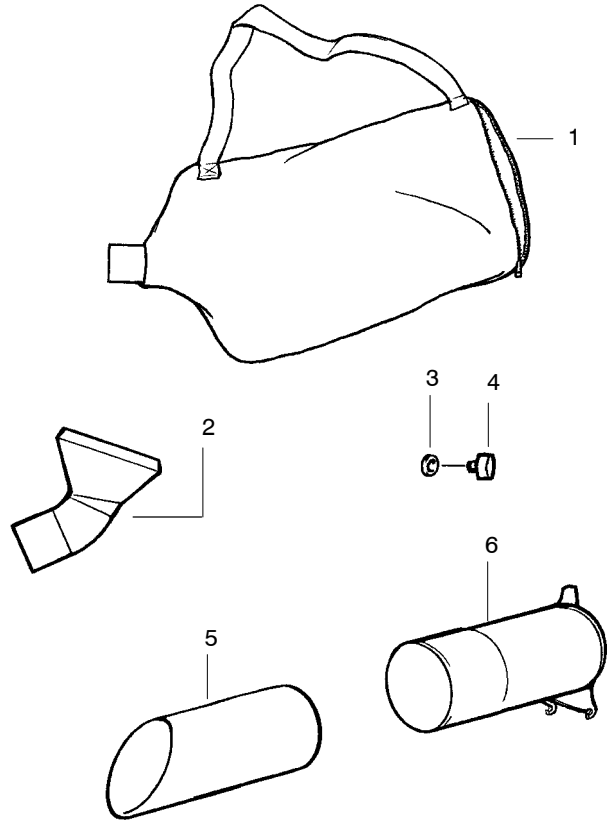

✓ = NEW PART NUMBER FOR THIS IPL

★ = REFER TO THE SERVICE REFERENCE INDICATED FOR MORE INFORMATION. (LOCATED AT END OF IPL)

|                             |                               |                               |                                                                       |
|-----------------------------|-------------------------------|-------------------------------|-----------------------------------------------------------------------|
| PARTS LIST NO.<br>530087900 |                               | <b>WEED EATER®</b> PARTS LIST | MODEL(s)<br>BV1850 / BV2000                                           |
| DATE<br>12/18/03            | REPLACES<br>530087900-6/25/03 |                               | Note: Illustration may differ from actual model due to design changes |

## TYPE 1 ONLY

**Carburetor Assembly Part # 530069924 - (WA-229)**

| Key No. | Part No.  | Description           |
|---------|-----------|-----------------------|
| 1       | 530038403 | Limiter Cap           |
| 2       | 530069842 | Carburetor Repair Kit |
| 3       | 530069845 | Gasket/Diaphragm Kit  |

## TYPE 1,2,3

**Vacuum Tube Ass'y.**

| Ref. | Part No.  | Description            |
|------|-----------|------------------------|
| 1.   | 530095564 | Assy-Vac. Bag w/strap  |
| 2.   | 530095470 | Tube-Elbow Vac         |
| 3.   | 530049686 | Retainer-Vac Tube Knob |
| 4.   | 530016322 | Knob                   |
| 5.   | 530094476 | Tube-Lower Vac         |
| 6.   | *****     | Tube-Upper Vac         |