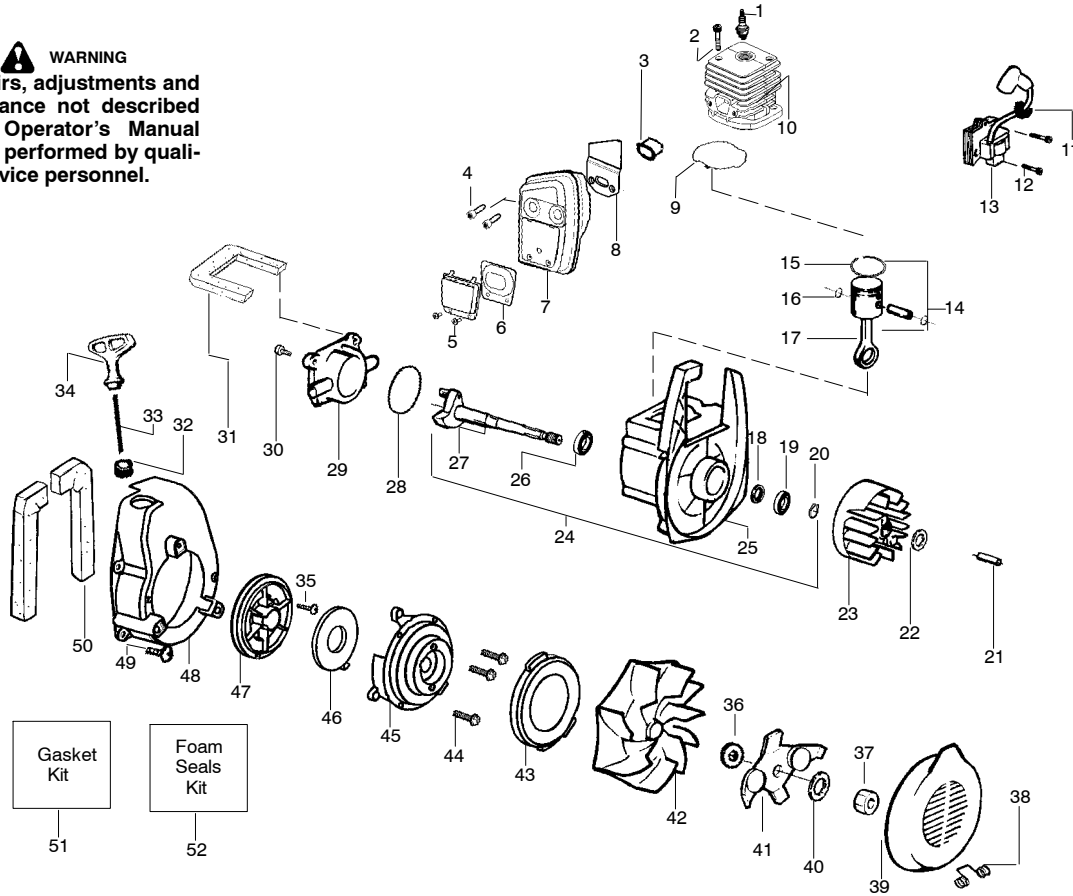

PARTS LIST NO. 530087900		WEED EATER® PARTS LIST	MODEL(s) BV1850 / BV2000	
DATE 12/18/03	REPLACES 530087900-6/25/03		Note: Illustration may differ from actual model due to design changes	PAGE NO. 6

TYPE 3	Please refer to the service note at the end of the IPL before ordering parts.

WARNING
All repairs, adjustments and maintenance not described in the Operator's Manual must be performed by qualified service personnel.

Ref.	Part No.	Description	Ref.	Part No.	Description	Ref.	Part No.	Description
1.	952030249	Spark Plug (RCJ-6Y)	21.	530016190	Spacer-Flywheel	40.	530016279	Washer-Flat (bv1850 only)
2.	530015953	Screw	22.	530015149	Washer	41.	530095461	Assy-Mulch Blade (bv2000 only)
3.	530055191	Insulator-Heat	23.	530039209	Assy-Flywheel	42.	530069817	Assy-Impeller
4.	530016387	Screw-Muffler-Internal	24.	530071456	Assy-Crankcase/Crank shaft (incl. 20,25,27)	43.	530056625	Seal-Ring
5.	530015241	Screw	25.	530012492	Assy-Crankcase (incl. 18,19,26)	44.	530016349	Screw
6.	530071593	Kit-Spark Screen (incl. #5)	26.	530032125	Bearing-Inner	45.	530055101	Housing-Pulley
7.	530071834	Kit-Muffler (incl. 4,5,6, & 8)	27.	530012452	Assy-Crankshaft	46.	530042086	Spring-Starter
8.	530071458	Gasket-Baffle (kit)	28.	530071458	O-ring-C/case (kit)	47.	530071466	Kit-Starter Pulley
9.	530071458	Gasket-Cylinder (kit)	29.	530012443	Kit-Crankcase	48.	530055102	Fan Housing
10.	530071457	Kit-Cylinder	30.	530015810	Screw	49.	530015810	Screw
11.	530019182	Grommet-Ign. Module	31.	530071459	Foam-219mm (kit)	50.	530071459	Foam-182mm (kit)
12.	530016357	Screw-Ignition Module	32.	530029182	Eyelet-Flange	51.	530071458	Kit-Gasket (page 2 incl. 2, & 5) (page 4 incl. 8,9, & 28)
13.	530035505	Ignition Module	33.	530071467	Kit-Rope			
14.	530071357	Kit-Piston (Incl. 15 & 16)	34.	530054834	Handle-Starter	52.	530071459	Kit-Foam Seals (page 2 incl. 1,16, & 32) (page 4 incl. 31 & 50)
15.	530055120	Piston Ring	35.	530016391	Screw-Rope			
16.	530015162	Retainer-Piston Pin	36.	530016240	Washer-Belleville			
17.	530069945	Assy-Connecting Rod	37.	530626605	Nut			
18.	530071615	Kit-Crankcase Seal	38.	530402043	Spring-Return Cover			
19.	530055728	Bearing-Outer	39.	530049313	Inlet Door			
20.	530015941	Retainer Ring-C'chaft						

✓ = NEW PART NUMBER FOR THIS IPL

★ = REFER TO THE SERVICE REFERENCE INDICATED FOR MORE INFORMATION. (LOCATED AT END OF IPL)