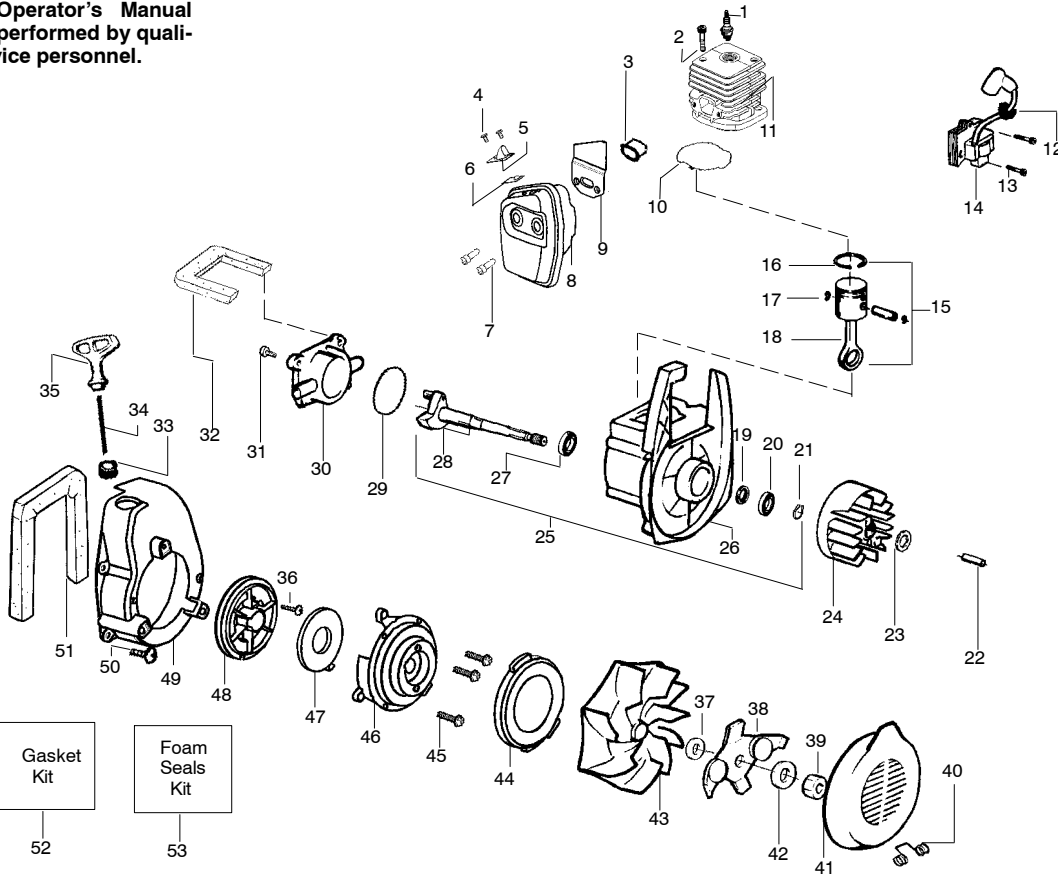

PARTS LIST NO. 530087900		WEED EATER® PARTS LIST	MODEL(s) BV1850 / BV2000	
DATE 12/18/03	REPLACES 530087900-6/25/03		Note: Illustration may differ from actual model due to design changes	PAGE NO. 5

TYPE 2 Please refer to the service note at the end of the IPL before ordering parts.

WARNING
All repairs, adjustments and maintenance not described in the Operator's Manual must be performed by qualified service personnel.

Ref.	Part No.	Description	Ref.	Part No.	Description	Ref.	Part No.	Description
1.	952030249	Spark Plug (RCJ-6Y)	20.	530055728	Bearing-Outer	39.	530626605	Nut
2.	530015953	Screw	21.	530015941	Retainer Ring-C'chaft	40.	530402043	Spring-Return Cover
3.	530055191	Insulator-Heat	22.	530016190	Spacer-Flywheel	41.	530049313	Door-Inlet
4.	530055240	Screw	23.	530015149	Washer	42.	530016279	Washer (BV1850 only)
5.	530055241	Deflector-Muffler	24.	530039209	Assy-Flywheel	43.	530069817	Kit-Impeller Assy
6.	530071461	Kit-Spark Screen(incl. #4)	25.	530071456	Assy-Crankcase/Crank shaft (incl. 21,26,28)	44.	530055106	Seal-Ring
7.	530016341	Screw-Muffler-Internal	26.	530012440	Assy-Crankcase (Incl. 19,20,27)	45.	530016349	Screw
8.	530071499	Kit-Muffler (incl. 4-6,7,9)	27.	530032125	Bearing-Inner	46.	530055101	Housing-Pulley
9.	530071458	Gasket-Baffle (kit)	28.	530012452	Assy-Crankshaft	47.	530042086	Spring-Starter
10.	530071458	Gasket-Cylinder (kit)	29.	530071458	O-ring-C/case (kit)	48.	530071466	Kit-Starter Pulley
11.	530071457	Kit-Cylinder	30.	530012443	Cover-Crankcase	49.	530055102	Housing-Fan
12.	530019182	Grommet-Ign. Module	31.	530015810	Screw	50.	530015810	Screw
13.	530016357	Screw-Ignition Module	32.	530071459	Foam-219mm (kit)	51.	530071459	Foam-365mm (kit)
14.	530035505	Module-Ignition	33.	530029182	Eyelet-Flange	52.	530071458	Kit-Gasket (includes #9,10,29, adaptor gas ket, & carb. gasket)
15.	530069812	Kit-Piston (Incl. 16 & 17)	34.	530071467	Kit-Rope	53.	530071459	Kit-Foam Seals (includes #32,51, air dam & Fuel line grommet)
16.	530055120	Ring-Piston	35.	530049488	Handle-Starter			
17.	530015162	Retainer-Piston Pin	36.	530016326	Screw-Rope			
18.	530069945	Assy-Connecting Rod	37.	530016240	Washer-Belleville			
19.	530019264	Seal-Crankcase	38.	530095461	Assy-Mulch Blade (BV2000 Only)			

✓ = NEW PART NUMBER FOR THIS IPL

* = REFER TO THE SERVICE REFERENCE INDICATED FOR MORE INFORMATION. (LOCATED AT END OF IPL)