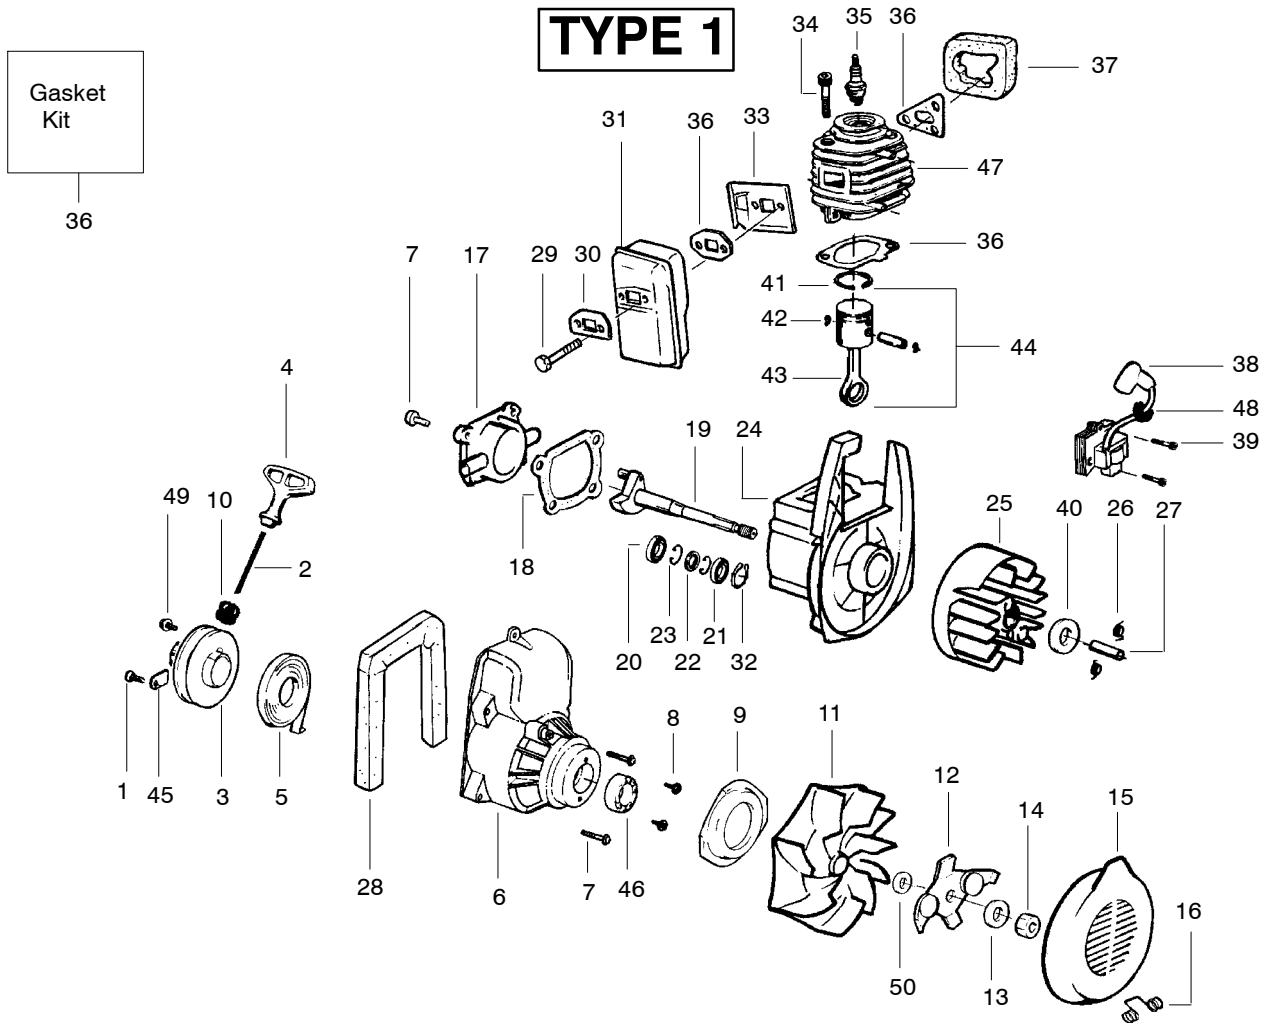

|                             |                               |                               |                                                                       |
|-----------------------------|-------------------------------|-------------------------------|-----------------------------------------------------------------------|
| PARTS LIST NO.<br>530087900 |                               | <b>WEED EATER®</b> PARTS LIST | MODEL(s)<br>BV1850 / BV2000                                           |
| DATE<br>12/18/03            | REPLACES<br>530087900-6/25/03 |                               | Note: Illustration may differ from actual model due to design changes |

✓ = NEW PART NUMBER FOR THIS IPL    ★ = REFER TO THE SERVICE REFERENCE INDICATED FOR MORE INFORMATION. (LOCATED AT END OF IPL)

|                             |                               |                               |                                                                       |
|-----------------------------|-------------------------------|-------------------------------|-----------------------------------------------------------------------|
| PARTS LIST NO.<br>530087900 |                               | <b>WEED EATER®</b> PARTS LIST | MODEL(s)<br>BV1850 / BV2000                                           |
| DATE<br>12/18/03            | REPLACES<br>530087900-6/25/03 |                               | Note: Illustration may differ from actual model due to design changes |