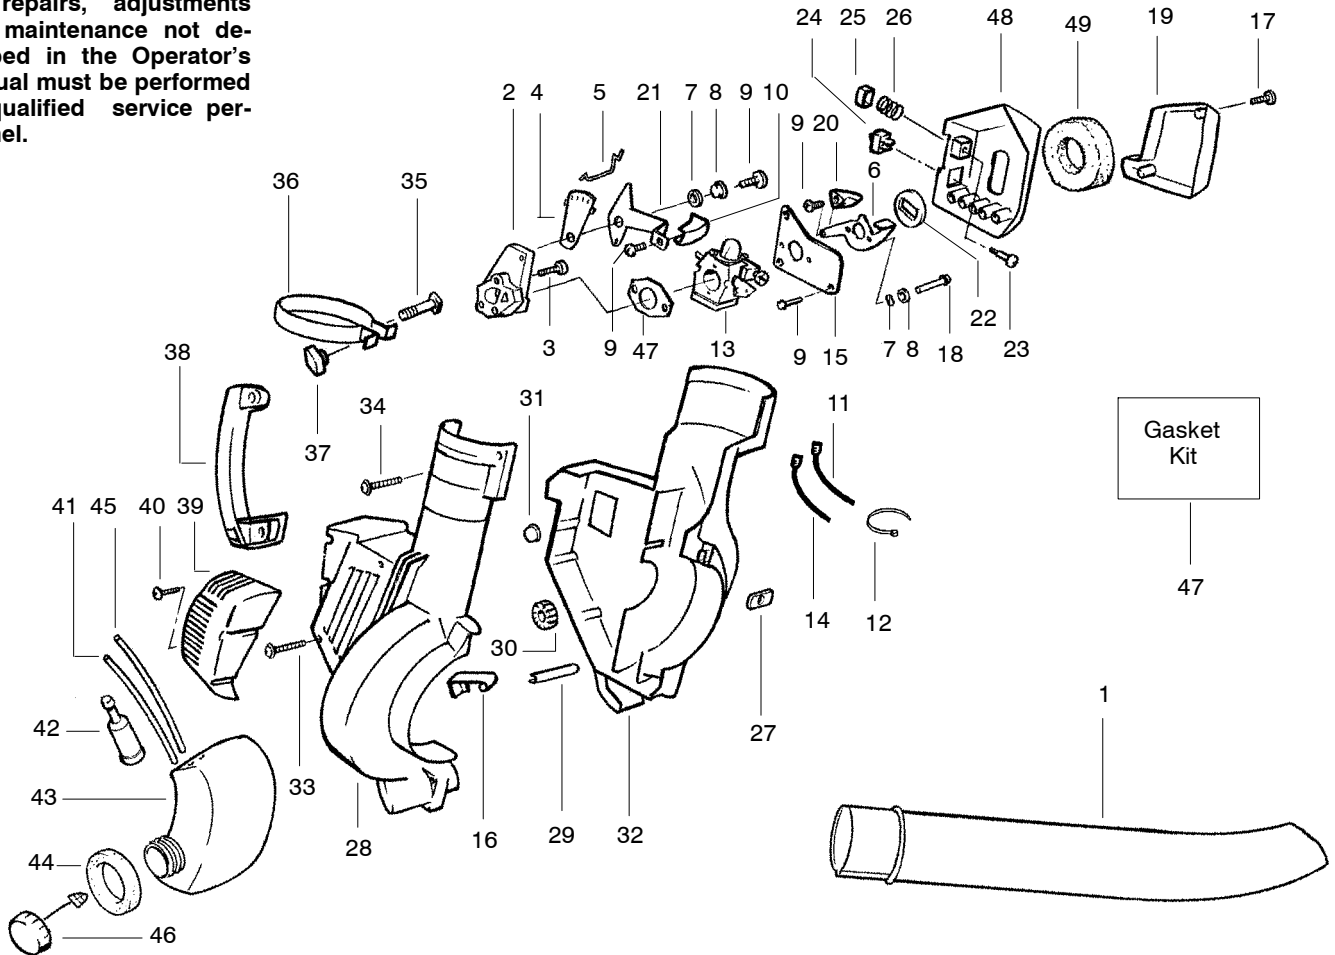

PARTS LIST NO. 530087900		WEED EATER® PARTS LIST	MODEL(s) BV1850 / BV2000	
DATE 12/18/03	REPLACES 530087900-6/25/03		Note: Illustration may differ from actual model due to design changes	PAGE NO. 1

⚠ WARNING

All repairs, adjustments and maintenance not described in the Operator's Manual must be performed by qualified service personnel.

TYPE 1

Ref.	Part No.	Description	Ref.	Part No.	Description
1.	---	Blower Tube Model 1850 530095597 Model 2000 530095593	27.	530016207	Nut
2.	530049322	Carburetor Adaptor	28.	530049883	Housing-Right
3.	530016014	Screw	29.	530049617	Guide Starter Rope
4.	530049526	Throttle Plate	30.	530049323	Isolator
5.	530049324	Throttle Linkage	31.	530036792	Isolator
6.	530049834	Choke Lever	32.	530049882	Housing-Left
7.	530015254	Washer	33.	530015886	Screw
8.	530015852	Choke Spacer	34.	530015880	Screw
9.	530015775	Screw	35.	530015820	Bolt
10.	530049837	Knob-Throttle Lever	36.	530095592	Clamp-Blower Tube
11.	530049495	Leadwire-Switch	37.	530049885	Knob
12.	530049494	Wire Clamp	38.	530095469	Handle
13.	530069924	Carburetor Ass'y. (WA-229)	39.	530049879	Muffler Cover
14.	530049496	Leadwire-Ground	40.	530015880	Screw
15.	530052293	Choke Plate	41.	530069247	Line Kit-Carb/Purge
16.	530402044	Spring Cover Latch	42.	530014362	Fuel Pick-up Ass'y.
17.	530015957	Screw	43.	530049491	Fuel Tank Ass'y.
18.	530015849	Screw	44.	530049527	Gasket-Fuel Tank
19.	530049315	Air Box Cover	45.	530069216	Line Kit-Tank/Purge
20.	530049836	Knob-Choke Lever	46.	530049386	Fuel Cap w/Retainer
21.	530049325	Throttle Lever	47.	530069813	Gasket Kit
22.	530019246	Filter-Choke Plate	48.	530049316	Air Box
23.	530016211	Retainer-Purge Button	49.	530049383	Air Filter
24.	530069572	Switch	Not Shown		
25.	530049838	Purge Button	530087688	Operator Manual	
26.	530016212	Spring-Purge Button	530084403	Engine Stop Decal	

✓ = NEW PART NUMBER FOR THIS IPL   ★ = REFER TO THE SERVICE REFERENCE INDICATED FOR MORE INFORMATION. (LOCATED AT END OF IPL)