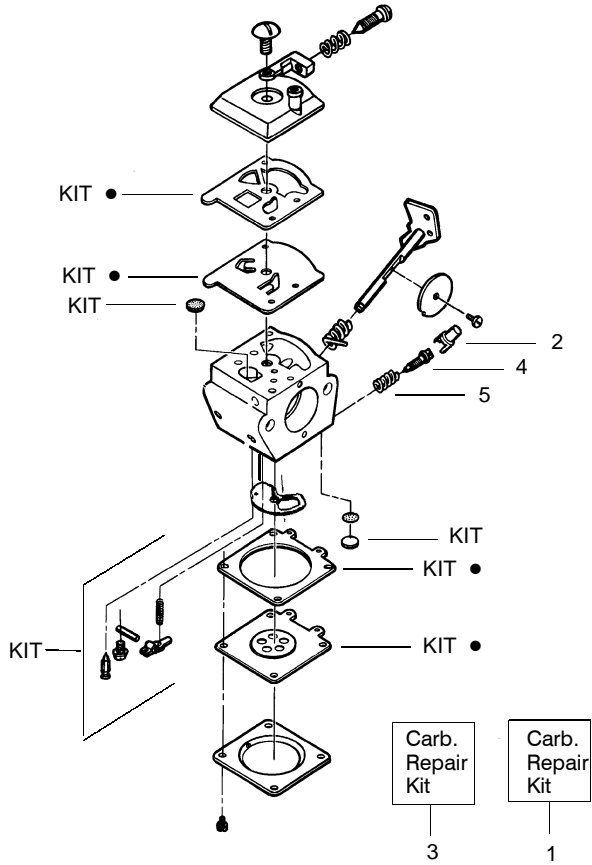

PARTS LIST NO. 530087898		WEED EATER® PARTS LISTS	MODEL(S) SB180BV	
DATE 6/18/99	NEW		NOTE: Illustration may differ from actual model due to design changes	PAGE NO. 3

Carburetor Assembly WT141A #530069644

Ref.	Part No.	Description
1.	530069827	Carburetor Repair Kit (KIT= Indicates Contents)
2.	530038403	Limiter Cap
3.	530069844	Gasket/Diaphragm Kit (●= Indicates Contents)
4.	530035341	Needle-Fuel Mixture
5.	530035342	Spring-Fuel Mixture