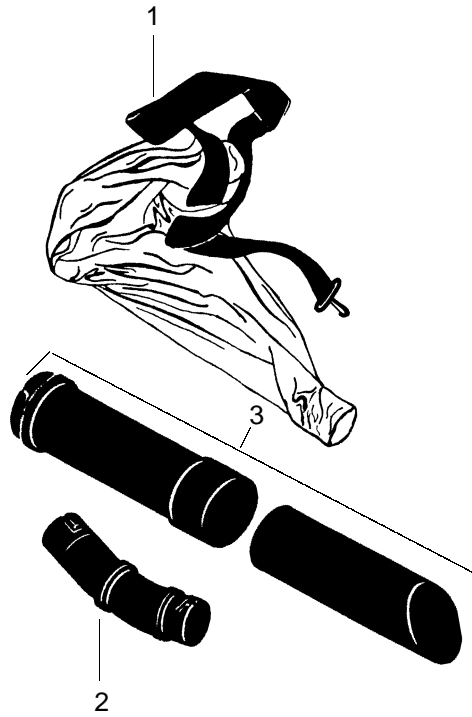

Vacuum Attachment Kit

KEY NO.	PART NO.	DESCRIPTION
1	530095358	Vac Bag Assy.w/Strap
2	530095117	Elbow-Vac Bag
3	530069270	Vac Tube Ass'y.