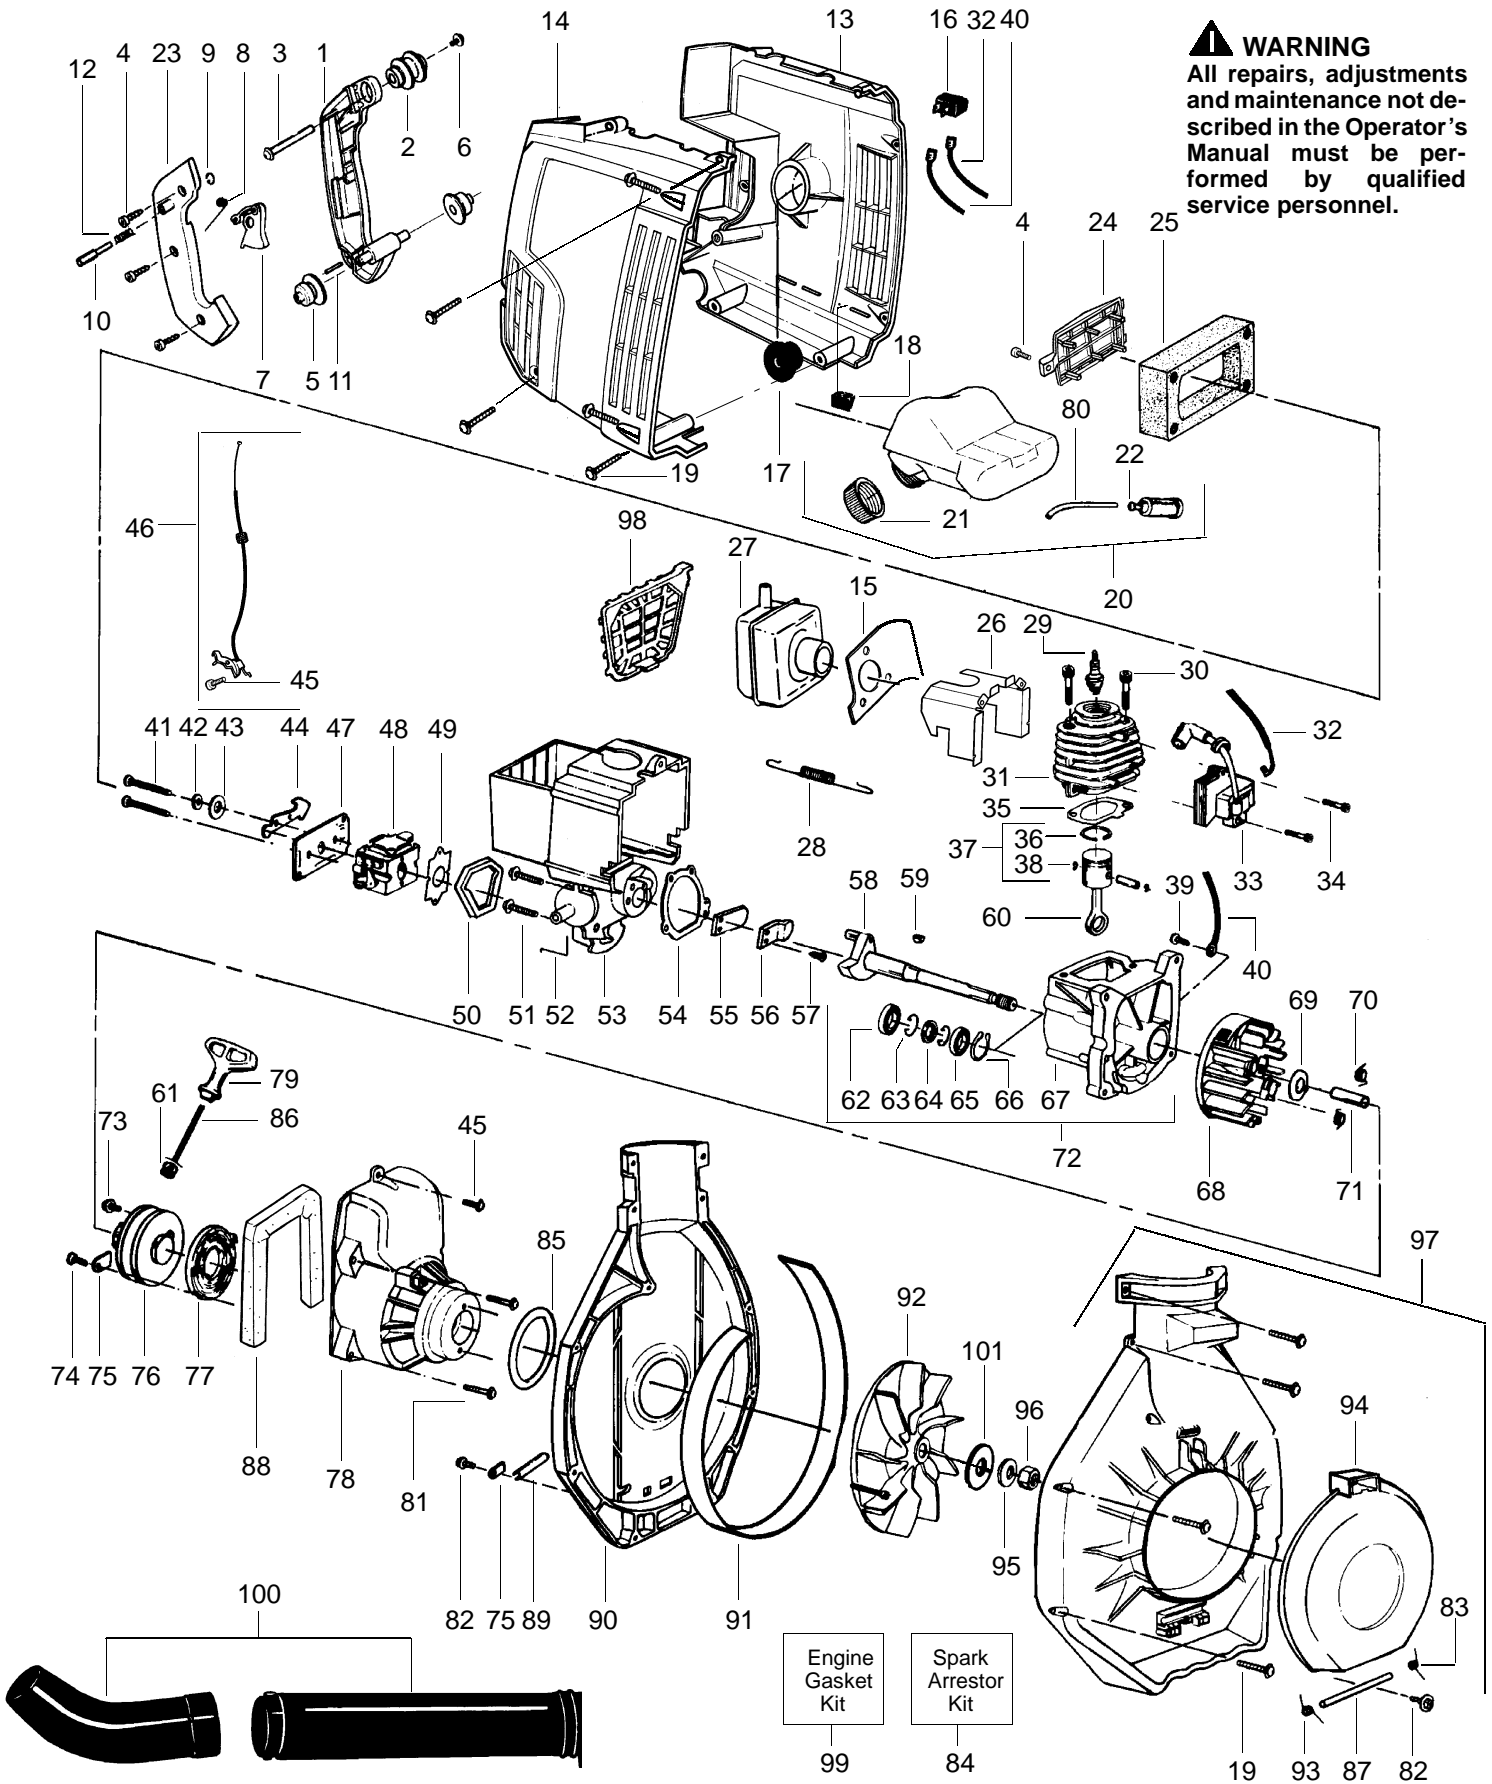

PARTS LIST NO. 530087898		WEED EATER® PARTS LISTS	MODEL(S) SB180BV
DATE 6/18/99	NEW		NOTE: Illustration may differ from actual model due to design changes

⚠ WARNING
All repairs, adjustments and maintenance not described in the Operator's Manual must be performed by qualified service personnel.

✓ = NEW PART NUMBER FOR THIS IPL

* = REFER TO THE SERVICE REFERENCE INDICATED FOR MORE INFORMATION.(LOCATED AT END OF IPL)

PARTS LIST NO. 530087898		WEED EATER[®] PARTS LISTS	MODEL(S) SB180BV
DATE 6/18/99	NEW		NOTE: Illustration may differ from actual model due to design changes

Carburetor Assembly WT141A #530069644

Ref.	Part No.	Description
1.	530069827	Carburetor Repair Kit (KIT= Indicates Contents)
2.	530038403	Limiter Cap
3.	530069844	Gasket/Diaphragm Kit (●= Indicates Contents)
4.	530035341	Needle-Fuel Mixture
5.	530035342	Spring-Fuel Mixture