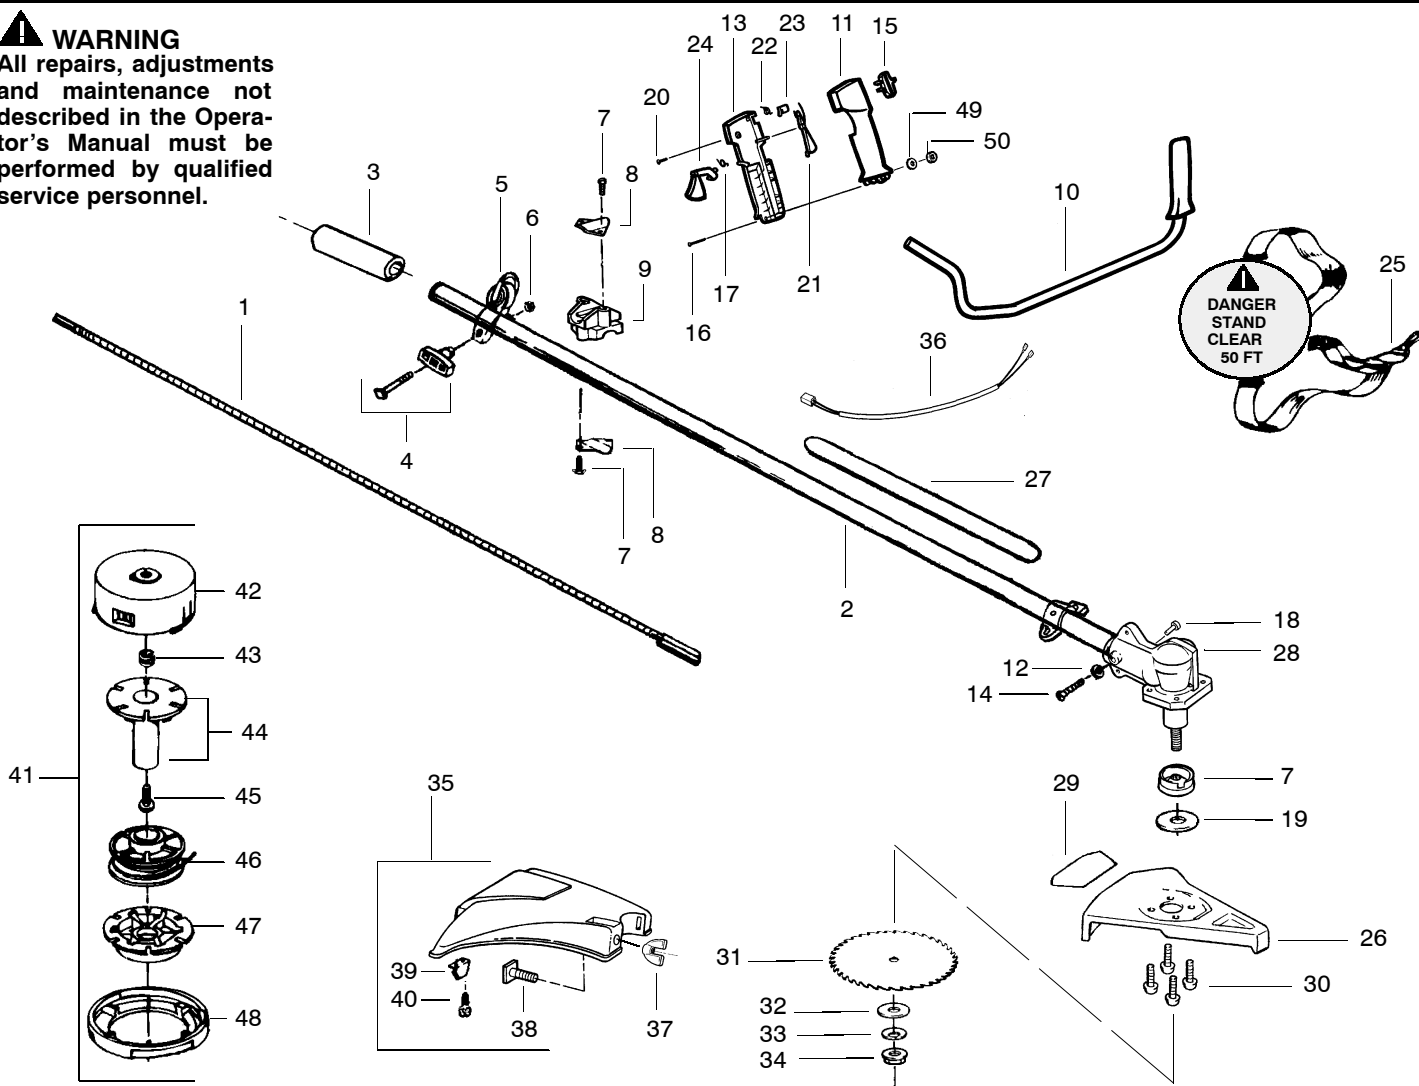

Ref.	Part No.	Description	Ref.	Part No.	Description	Ref.	Part No.	Description
1.	530094566	Drive Shaft-57"	21.	502199403	Throttle Lockout	40.	530015805	Screw
2. ✓	530069783	Drive Shaft Housing	22.	530403152	Spring Throttle Lock	41.	952711565	Cutting Head Ass'y. (Incls. 42-48)
3.	530027706	Pad-Drive Shaft	23.	502209602	Throttle Lock	42.	530014194	Hub Ass'y.
4.	530069252	"T" Handle Ass'y.	24.	502199203	Throttle Trigger	43.	530094956	Spring
5.	530094686	Clamp Harness Assy.	25.	530094417	Shoulder Strap	44.	530069312	Locking Plate Kit
6.	530015197	Nut	26.	530069780	Blade Shield Kit	45.	530015542	Screw
7.	530016166	Dust Cup	27.	530038908	Shaft Warning Decal	46.	952711564	Spool w/Line
8.	530094572	Handlebar Bracket	28.	530095409	Gear Box Ass'y.	47.	530094522	Release Button
9.	530012207	Clamp-Handlebar	29.	530049211	Decal Blade Direction	48.	530094521	Cover
10.	530047139	Handlebar Ass'y.	30.	530016141	Screw	49. ✓	530016285	Washer, Split Lock
11.	502208507	Throttle Hsg. Left	31.	952701610	Brush Blade	50. ✓	530016284	Nut
12.	530015328	Lockwasher-Locator	32.	530015792	Washer-Flat	Not Shown		
13.	502208607	Throttle Hsg. Right	33.	530015492	Washer-Spring Bevel			
14.	530016140	Screw-Locator	34.	530015793	Nut-Flange			
15.	503718201	Rocker Switch	35.	530069779	Shield Kit Ass'y. (Incls. 37-40)			
16.	530015933	Screw	36.	530053255	Wire Harness Ass'y.	530085855	Operator Manual	
17.	502199301	Trigger Spring	37.	530401992	Wingnut	530031098	Hex Wrench (3/16)	
18.	530015650	Screw-Pinch Clamp	38.	530015820	Bolt	530031159	Hex Wrench (5/32)	
19.	530016167	Washer	39.	530052285	Line Limiter			
20.	503210719	Screw						

✓ = NEW PART NUMBER FOR THIS IPL

* = REFER TO THE SERVICE REFERENCE INDICATED FOR MORE INFORMATION. (LOCATED AT END OF IPL)

PARTS LIST NO. 530087845		POULAN PRO® PARTS LIST	MODEL(s) 196
DATE 1/11/00	REPLACES 530087845-9/2/99		NOTE: Illustration may differ from actual model due to design changes