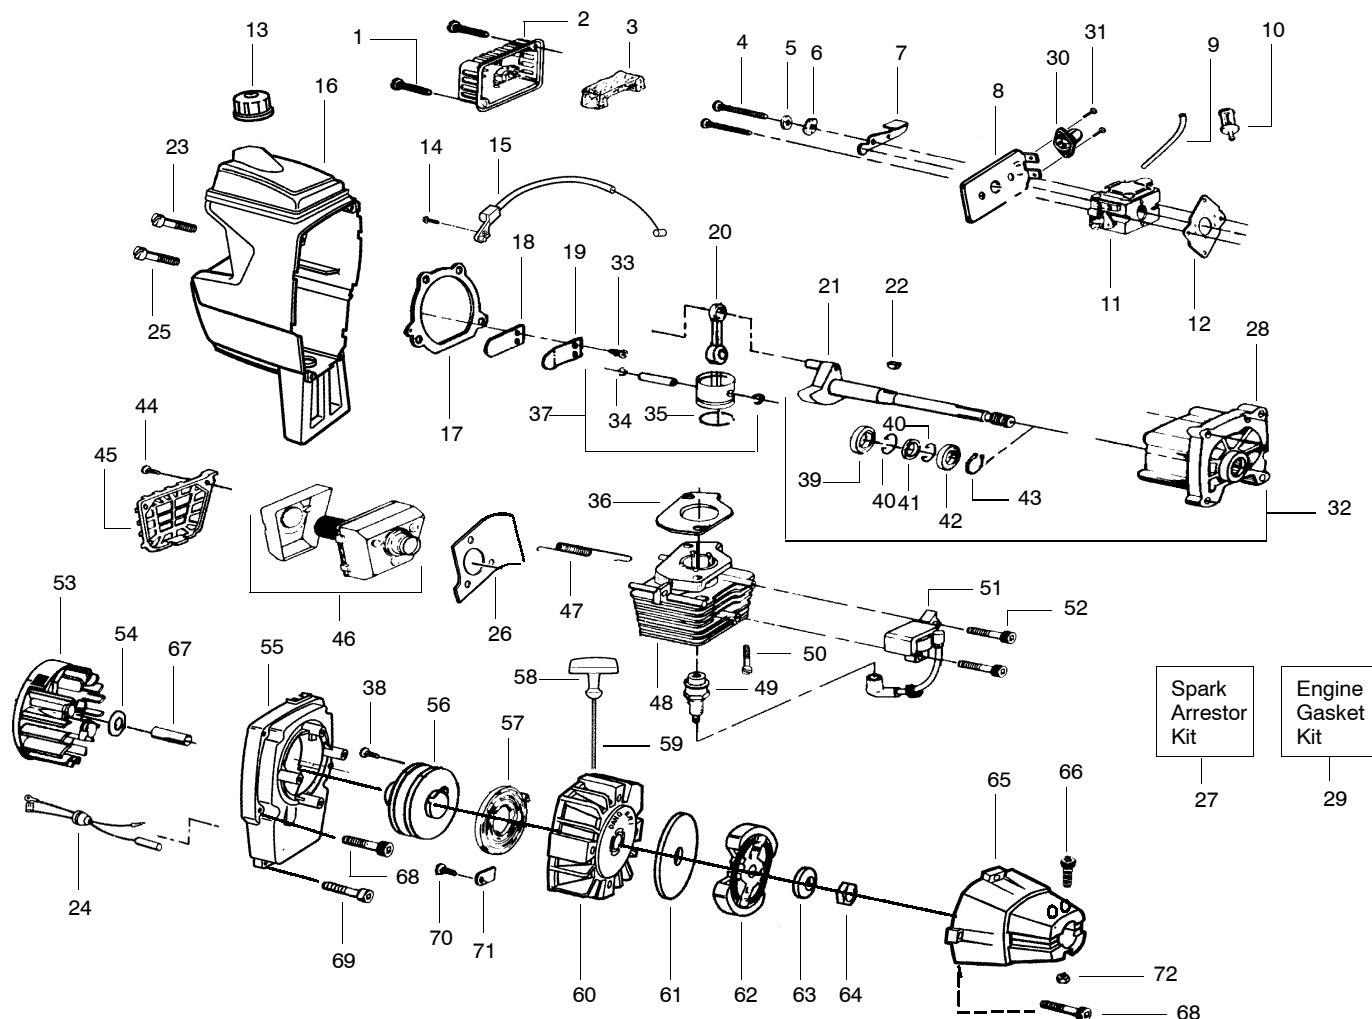

PARTS LIST NO. 530087845		POULAN PRO® PARTS LIST	MODEL(s) 196	
DATE 1/11/00	REPLACES 530087845-9/2/99		NOTE: Illustration may differ from actual model due to design changes	PAGE NO. 2

Ref.	Part No.	Description	Ref.	Part No.	Description	Ref.	Part No.	Description
1.	530015773	Screw	28.	530014016	Crankcase Ass'y. (Incls. 39-42)	52.	530015816	Screw
2.	530027529	Air Filter Cover	29.	530069276	Engine Gasket Kit (Incls. 12, 17 & 36)	53.	530039189	Flywheel Ass'y.
3.	530027530	Air Filter	30.	530038874	Bulb Ass'y.	54.	530016030	Washer
4.	530015849	Screw	31.	530016091	Screw	55.	530027945	Fan Housing
5.	530015852	Choke Spacer	32.	530014015	Crankcase/Crankshaft Ass'y. (Incls. 21, 28 & 39-43)	56.	530069291	Starter Pulley Kit (Incls. 38)
6.	530015254	Washer	33.	530016064	Screw	57.	530027531	Starter Spring
7.	530038103	Choke Shutter	34.	530015162	Piston Pin Retainer	58.	530027569	Starter Handle
8.	530037930	Air Filter Plate	35.	530025875	Piston Ring	59.	530069232	Rope Kit
9.	530069247	Fuel Line Kit	36.	530019178	Gasket-Cylinder	60.	530054189	Pulley Housing Ass'y.
10.	530014362	Fuel Pick-up Ass'y.	37.	530069277	Piston Kit (Incls. 34, 35 & Pin)	61.	530094189	Washer-Clutch
11.	530069651	Carburetor Ass'y. Kit (Incls. Limiter Caps)	38.	530016080	Screw	62.	530069254	Clutch Ass'y. Kit
12.	530019156	Gasket-Carburetor	39.	530032103	Inner Bearing	63.	530015796	Washer-Bevel
13.	530014347	Fuel Cap Ass'y.	40.	530015787	Retaining Ring	64.	530001733	Nut
14.	530015775	Screw	41.	530019158	Crankshaft Seal	65.	530014023	Clutch Housing
15.	530047040	Throttle Cable Ass'y.	42.	530032102	Outer Bearing	66.	530015767	Screw
16.	530047087	Shroud/Tank Ass'y.	43.	530015789	Retaining Ring-C'shaft	67.	530027511	Spacer-Clutch
17.	530019154	Gasket-C'case/Shroud	44.	530015717	Screw	68.	530015770	Screw
18.	530027593	Reed Valve	45.	530027781	Muffler Guard	69.	530015769	Screw
19.	530027594	Reed Stop	46.	530069310	Muffler Kit	70.	530015496	Screw
20.	530010960	Connecting Rod Ass'y.	47.	530036409	Muffler Spring	71.	530027523	Retainer
21.	530010934	Crankshaft Ass'y.	48.	530069628	Cylinder Kit	72.	530015768	Locknut
22.	530015126	Flywheel Key	49.	952030201	Spark Plug (RCJ-8Y)			
23.	530015772	Screw	50.	530001624	Screw			
24.	530047145	Leadwire/Grommet Ass'y.	51.	530039134	Ignition Module			
25.	530015771	Screw						
26.	530053346	Heat Shield/Air Dam						
27.	952701612	Spark Arrestor Kit						

✓ = NEW PART NUMBER FOR THIS IPL

★ = REFER TO THE SERVICE REFERENCE INDICATED FOR MORE INFORMATION. (LOCATED AT END OF IPL)