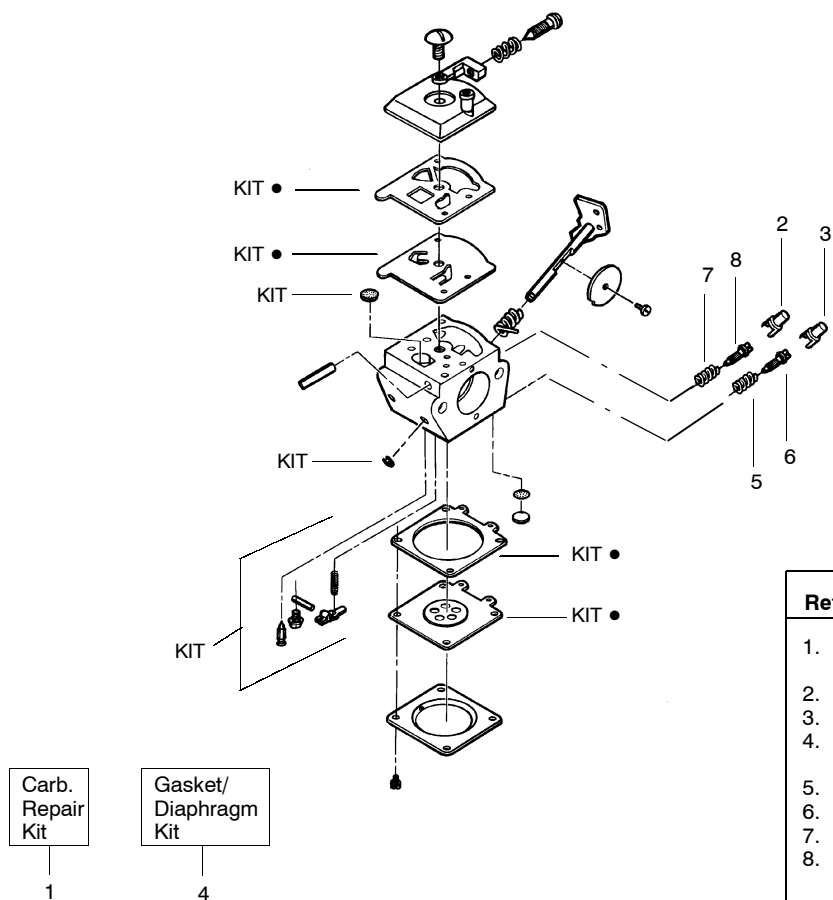

PARTS LIST NO. 530087845		POULAN PRO® PARTS LIST	MODEL(s) 196	
DATE 1/11/00	REPLACES 530087845-9/2/99		Note: Illustration may differ from actual model due to design changes	PAGE NO. 3

Carburetor Assembly No. 530069651 - WT298B

Ref.	Part No.	Description
1.	530069829	Carburetor Repair Kit (KIT= Indicates Contents)
2.	530038318	Limiter Cap (High-Red)
3.	530038317	Limiter Cap (Low-Blue)
4.	530069844	Gasket/Diaphragm Kit (●=Indicates Contents)
5.	530035293	Needle Spring-Low Speed
6.	530035433	Needle-Low Speed
7.	530035295	Needle Spring-High Speed
8.	530035388	Needle-High Speed

✓ = NEW PART NUMBER FOR THIS IPL ★ = REFER TO THE SERVICE REFERENCE INDICATED FOR MORE INFORMATION. (LOCATED AT END OF IPL)
● = THESE PARTS ARE ILLUSTRATED FOR CLARITY. ORDER COMPLETE ASSEMBLY.