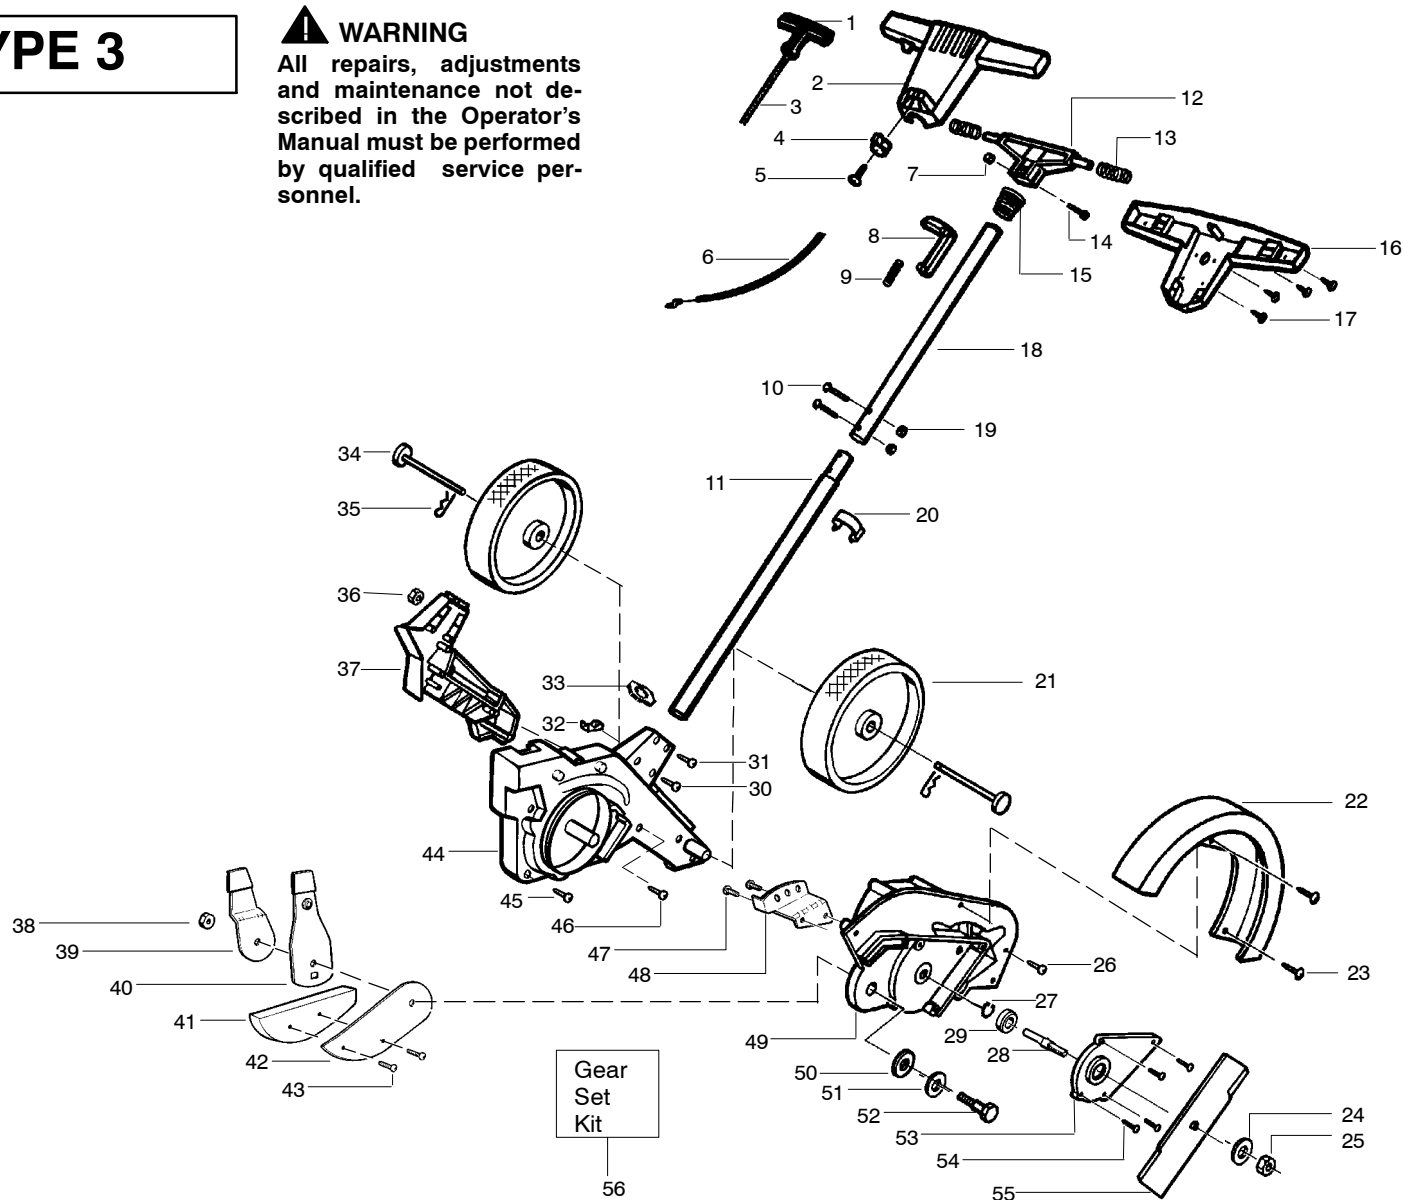

PARTS LIST NO. 530087525		WEED EATER® PARTS LIST	EDGER MODEL(S) PE550	
DATE 2/28/05	REPLACES 530087525-8/19/03		Note: Illustration may differ from actual model due to design changes	PAGE NO. 2

TYPE 3

⚠ WARNING
All repairs, adjustments and maintenance not described in the Operator's Manual must be performed by qualified service personnel.

Ref.	Part No.	Description	Ref.	Part No.	Description	Ref.	Part No.	Description
1.	530027569	Handle-Starter	22.	530095629	Shield-Front Blade	41.	530054071	Foot-Skid
2.	530036677	Handle-Upper	23.	530015843	Screw	42.	530053501	Arm-Swing
3.	530069421	Kit-Rope	24.	530016281	Washer-Belleville	43.	530015814	Screw
4.	530036985	Eyelet-Handle	25.	530016032	Nut	44.	530057597	Housing-Fan
5.	530015241	Screw	26.	530015770	Screw	45.	530016386	Screw
6.	530036674	Assy-Throttle Cable	27.	530037625	Retainer Ring-Flat	46.	530015940	Screw
7.	530015768	Locknut	28.	530095070	Shaft-Output	47.	530015814	Screw
8.	530036673	Trigger-Throttle	29.	530016042	Washer-Thrust	48.	530053544	Plate-Back
9.	530036982	Spring-Throttle	30.	530015886	Screw	49.	530053626	Assy-Gear Box
10.	530015999	Bolt-Shoulder Tube	31.	530015774	Screw	50.	530016040	Washer-Bolt Adjust
11.	530095103	Tube-Lower Handle	32.	530015922	Nut-Speed	51.	530016280	Washer-Wave
12.	530036983	Coupling-Handle	33.	530019199	Gasket-Tube	52.	530016275	Bolt-Shoulder
13.	530036981	Spring-Isolator	34.	530015997	Pin-Axle	53.	530037367	Assy-Bearing Holder
14.	530015774	Screw	35.	530016002	Bridge-Pin	54.	530015814	Screw
15.	530036984	Spring-Handle	36.	530015768	Locknut	55.	530095086	Blade
16.	530036676	Handle-Lower	37.	530057602	Cover-Axle	56.	530071258	Kit-Gear Set
17.	530016273	Screw	38.	530016063	Nut-Swing Arm			Not Shown
18.	530095104	Tube-Upper Handle	39.	n/a	Lever-Limiter	530088959		Manual (type 1)
19.	530015768	Locknut	40.	530053792	Assy-Lever Adjustment	530163408		Manual (type 2 & 3)
20.	530015982	Clamp-Cable				530031111		Wrench-Hex 5/32
21.	530095663	Wheel-Rear						

✓ = NEW PART NUMBER FOR THIS IPL   ★ = REFER TO THE SERVICE REFERENCE INDICATED FOR MORE INFORMATION. (LOCATED AT END OF IPL)
● = THESE PARTS ARE ILLUSTRATED FOR CLARITY. ORDER COMPLETE ASSEMBLY.