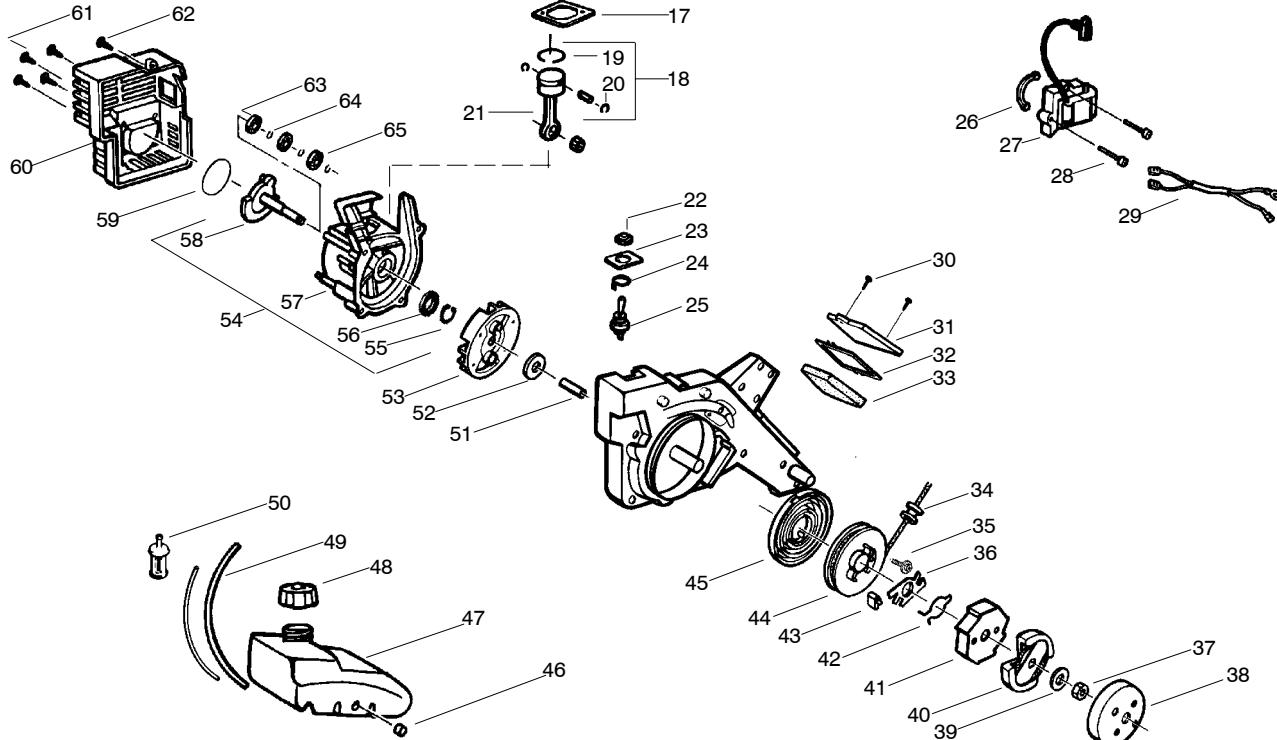

PARTS LIST NO. 530087525		WEED EATER® PARTS LIST	EDGER MODEL(S) PE550	
DATE 2/28/05	REPLACES 530087525-8/19/03		Note: Illustration may differ from actual model due to design changes	PAGE NO. 4

TYPE 1

Please refer to the service note at the end of the IPL before ordering parts.

WARNING
All repairs, adjustments and maintenance not described in the Operator's Manual must be performed by qualified service personnel.

Spark Arrestor Kit 66
Gasket Kit 67

Ref.	Part No.	Description	Ref.	Part No.	Description	Ref.	Part No.	Description
1.	---	Kit-Muffler (incl.#3)	23.	530053921	Plate-Switch Indicator	48.	530014347	Assy-Fuel Cap
	530069989	Old Style	24.	530037066	Terminal-Grounding	49.	530069599	Kit-Fuel Line
	530071309	New Style	25.	530053920	Assy-Ground Switch (incl. 22-24)	50.	530014815	Assy-Fuel Pick-up
2.	---	Spring-Muffler	26.	530036145	Spacer-Module	51.	530036927	Spacer-Flywheel
	530016197	Old Style	27.	530039163	Module-Ignition	52.	530015828	Washer-Flat
	530042088	New Style	28.	530015954	Screw	53.	530039149	Assy-Flywheel
3.	952030201	Plug-Spark (RCJ-8Y)	29.	530014655	Assy-Switch Wire	54.	530014906	Assy-C/shaft & C/case (incl. 55-58, & 63-65)
4.	530015953	Screw	30.	530015983	Screw	55.	530015941	Retainer-C'shaft
5.	530069913	Gasket-Carb/Bracket(kit)	31.	530036631	Cover-Air Filter	56.	530019179	Seal-Crankcase
6.	530036622	Cover-Air Box	32.	530069913	Gasket-Cover (kit)	57.	530012414	Assy-C'case (incl.56,63-65)
7.	530015887	Screw	33.	530036664	Foam-Air Filter	58.	530052344	Assy-Crankshaft
8.	530015886	Screw	34.	530037224	Eyelet	59.	530069913	Kit-Spark Arrestor (incl.5,9,12,15,17,32,59)
9.	530069913	Seal-Foam (kit)	35.	530016080	Screw	60.	530036555	Shroud
10.	952030626	Base-Air Box	36.	530042073	Cam-Starter	61.	530015810	Screw
11.	530069654	Kit-Carb. (WT308)	37.	530626605	Nut	62.	530015934	Screw
12.	530069913	Gasket-Carb.(kit)	38.	530036665	Drum-Clutch	63.	530032125	Bearing-Inner
13.	530016014	Screw	39.	530015127	Washer-Flywheel	64.	530015945	Retainer-C'case
14.	530052236	Adapter-Carb.	40.	530014832	Assy-Clutch	65.	530032124	Bearing-Outer
15.	530069913	Gasket-Cyl./Carb. (kit)	41.	530036922	Cup-Starter	66.	---	Kit-Spark Arrestor
16.	530069757	Kit-Cylinder	42.	530042072	Wire-Starter Dog		530069380	Old Style
17.	530069913	Gasket-Cyl. (kit)	43.	530027162	Dog-Starter		530071290	New Style
18.	530069987	Kit-Piston(incl.20,pin)	44.	530069418	Kit-Starter Pulley(incl.35)	67.	530069913	Kit Gasket
19.	530015162	Retainer-Pin	45.	530037229	Spring-Starter			
20.	530012472	Ring-Piston	46.	530053725	Isolator-Crankcase			
21.	530069615	Kit-Conn. Rod Assy.	47.	530047878	Assy-Fuel Tank			
22.	530016038	Boot-Switch w/nut						

✓ = NEW PART NUMBER FOR THIS IPL   * = REFER TO THE SERVICE REFERENCE INDICATED FOR MORE INFORMATION. (LOCATED AT END OF IPL)
● = THESE PARTS ARE ILLUSTRATED FOR CLARITY. ORDER COMPLETE ASSEMBLY.