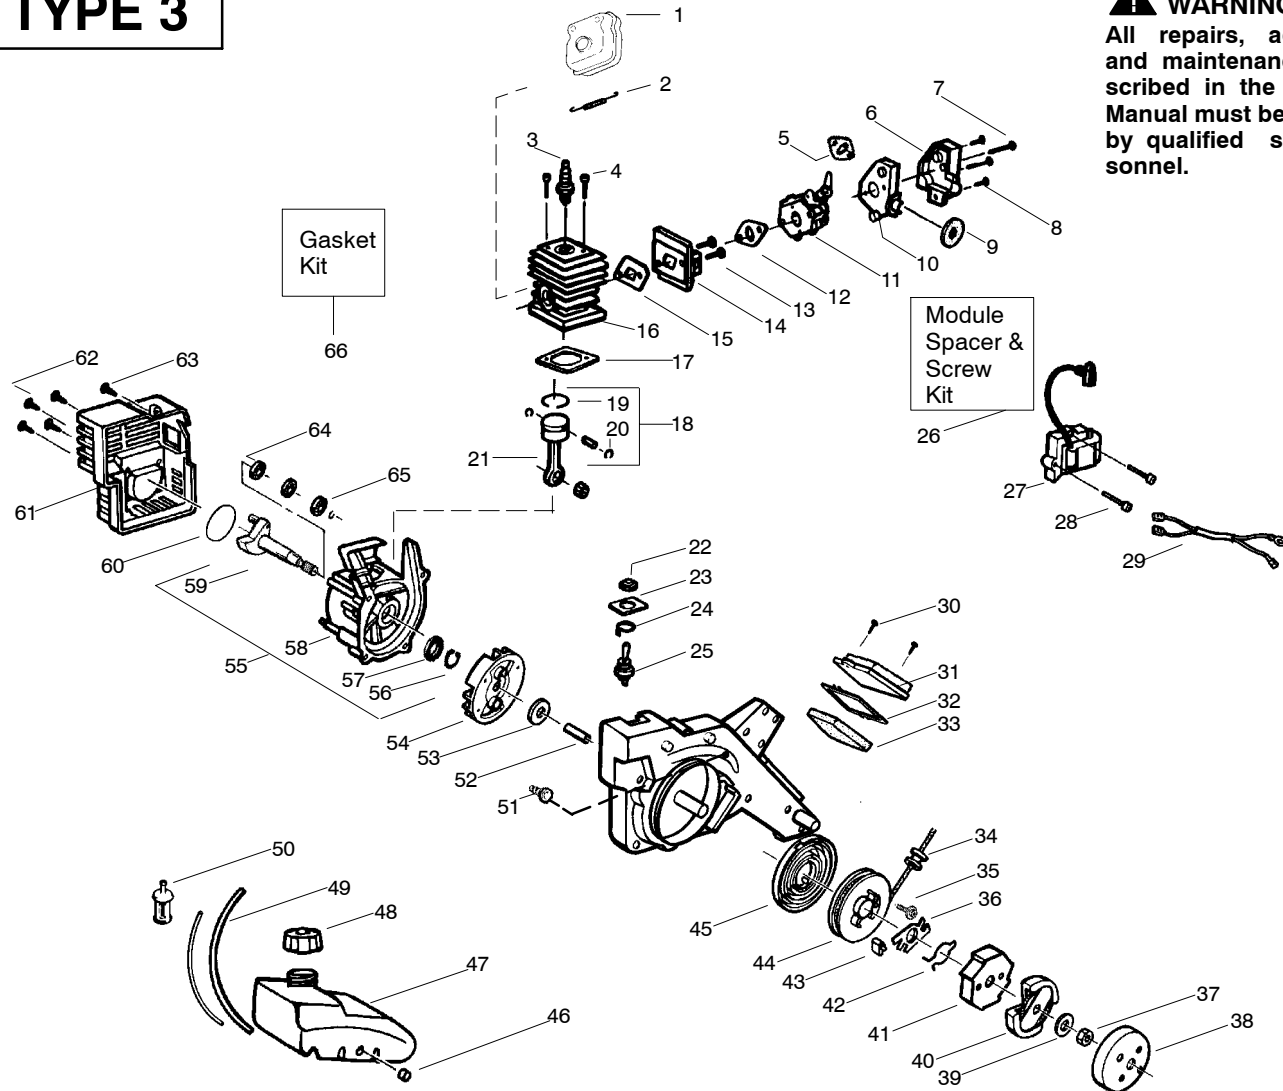

PARTS LIST NO. 530087525		WEED EATER® PARTS LIST	EDGER MODEL(S) PE550	
DATE 2/28/05	REPLACES 530087525-8/19/03		Note: Illustration may differ from actual model due to design changes	PAGE NO. 6

TYPE 3

⚠ WARNING
All repairs, adjustments and maintenance not described in the Operator's Manual must be performed by qualified service personnel.

Ref.	Part No.	Description	Ref.	Part No.	Description	Ref.	Part No.	Description
1.	530071396	Kit-Muffler (incl.#2)	24.	530037066	Terminal-Grounding	47.	530058782	Assy-Fuel Tank (incl. 48,49,50)
2.	530042088	Spring-Muffler	25.	530053920	Assy-Gound Switch (incl. 22-24)	48.	530014347	Assy-Fuel Cap
3.	952030249	Plug-Spark (RCJ-6Y)	26.	530071731	Kit-Mod. spacer/screw	49.	530069599	Kit-Fuel Line
4.	530015953	Screw	27.	530039163	Module-Ignition	50.	530095646	Assy-Fuel Pick-up
5.	530071611	Gasket-Carb/Bracket(kit)	28.	530016357	Screw	51.	530057308	Clip-Pine Tree
6.	530036622	Cover-Air Box	29.	530014655	Assy-Switch Wire	52.	530036927	Spacer-Flywheel
7.	530015887	Screw	30.	530015983	Screw	53.	530015828	Washer-Flat
8.	530015886	Screw	31.	530057612	Cover-Air Filter	54.	530054115	Assy-Flywheel
9.	530071611	Seal-Foam (kit)	32.	530071611	Gasket-Cover (kit)	55.	530071728	Assy-C/shaft & C/case (incl. 56,58,59)
10.	530036626	Base-Air Box	33.	530057034	Foam-Air Filter	56.	530015941	Retainer-C'shaft
11.	530071634	Kit-Carb. (Wt-630)	34.	530037224	Eyelet	57.	530071615	Kit-Crankcase Seal
12.	530071611	Gasket-Carb.(kit)	35.	530015882	Screw	58.	530071627	Assy-C'case (incl.56,64,65)
13.	530016014	Screw	36.	530042073	Cam-Starter	59.	530014864	Assy-Crankshaft
14.	530057618	Adapter-Carb.	37.	530626605	Nut	60.	530071363	O-ring-c'case/shrd (kit)
15.	530071611	Gasket-Cyl./Carb. (kit)	38.	530036665	Drum-Clutch	61.	530057607	Shroud
16.	530012482	Cylinder	39.	530015127	Washer-Flywheel	62.	530016386	Screw
17.	530071611	Gasket-Cyl. (kit)	40.	530014832	Assy-Clutch	63.	530016349	Screw
18.	530071476	Kit-Piston(incl.19,20)	41.	530036922	Cup-Starter	64.	530032125	Bearing-Inner
19.	530012472	Ring-Piston	42.	530042072	Wire-Starter Dog	65.	530055728	Bearing-Outer
20.	530015162	Cylinder	43.	530027162	Dog-Starter	66.	530071611	Kit Gasket (incl.5,9,12,15,17,32,60)
21.	530069945	Kit-Conn. Rod Assy.	44.	530069418	Kit-Starter Pulley (incl.35)			
22.	530016038	Boot-Switch w/nut	45.	530037229	Spring-Starter			
23.	530053921	Plate-Switch Indicator	46.	530053725	Isolator-Crankcase			

✓ = NEW PART NUMBER FOR THIS IPL   ★ = REFER TO THE SERVICE REFERENCE INDICATED FOR MORE INFORMATION. (LOCATED AT END OF IPL)
● = THESE PARTS ARE ILLUSTRATED FOR CLARITY. ORDER COMPLETE ASSEMBLY.