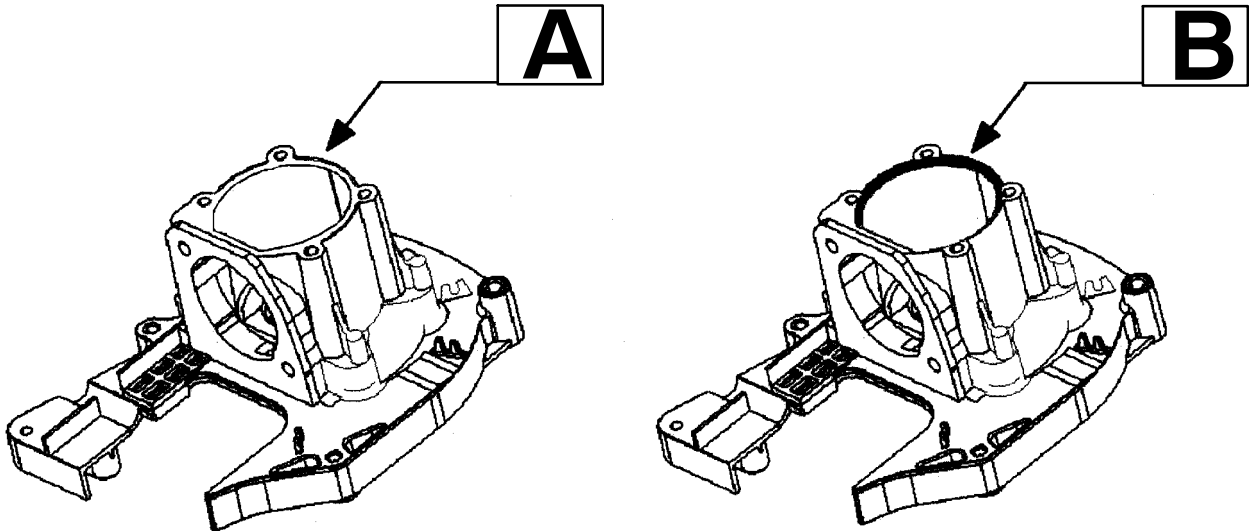

PARTS LIST NO. 530087525		WEED EATER® PARTS LIST	EDGER MODEL(S) PE550	
DATE 2/28/05	REPLACES 530087525-8/19/03		Note: Illustration may differ from actual model due to design changes	PAGE NO. 9

SERVICE REFERENCE

Note: When replacing item# 57 on page 2, please note if the surface indicated by the arrow is flat or has a beveled edge and order accordingly.

(A) Flat Surface – 530-019181 Gasket

(B) Beveled surface – 530-056097 O-ring

★★★★★ **Service Note:** ★★★★★

Some units were mistakenly built and shipped with the wrong type numbers. If your unit shows a type 1 (1 at the end of the serial number), refer to the following:

ALL UNITS built with a serial number beginning with 01365N and earlier are type 1's.
ALL UNITS built with a serial number beginning with 02001D and greater are type 2's