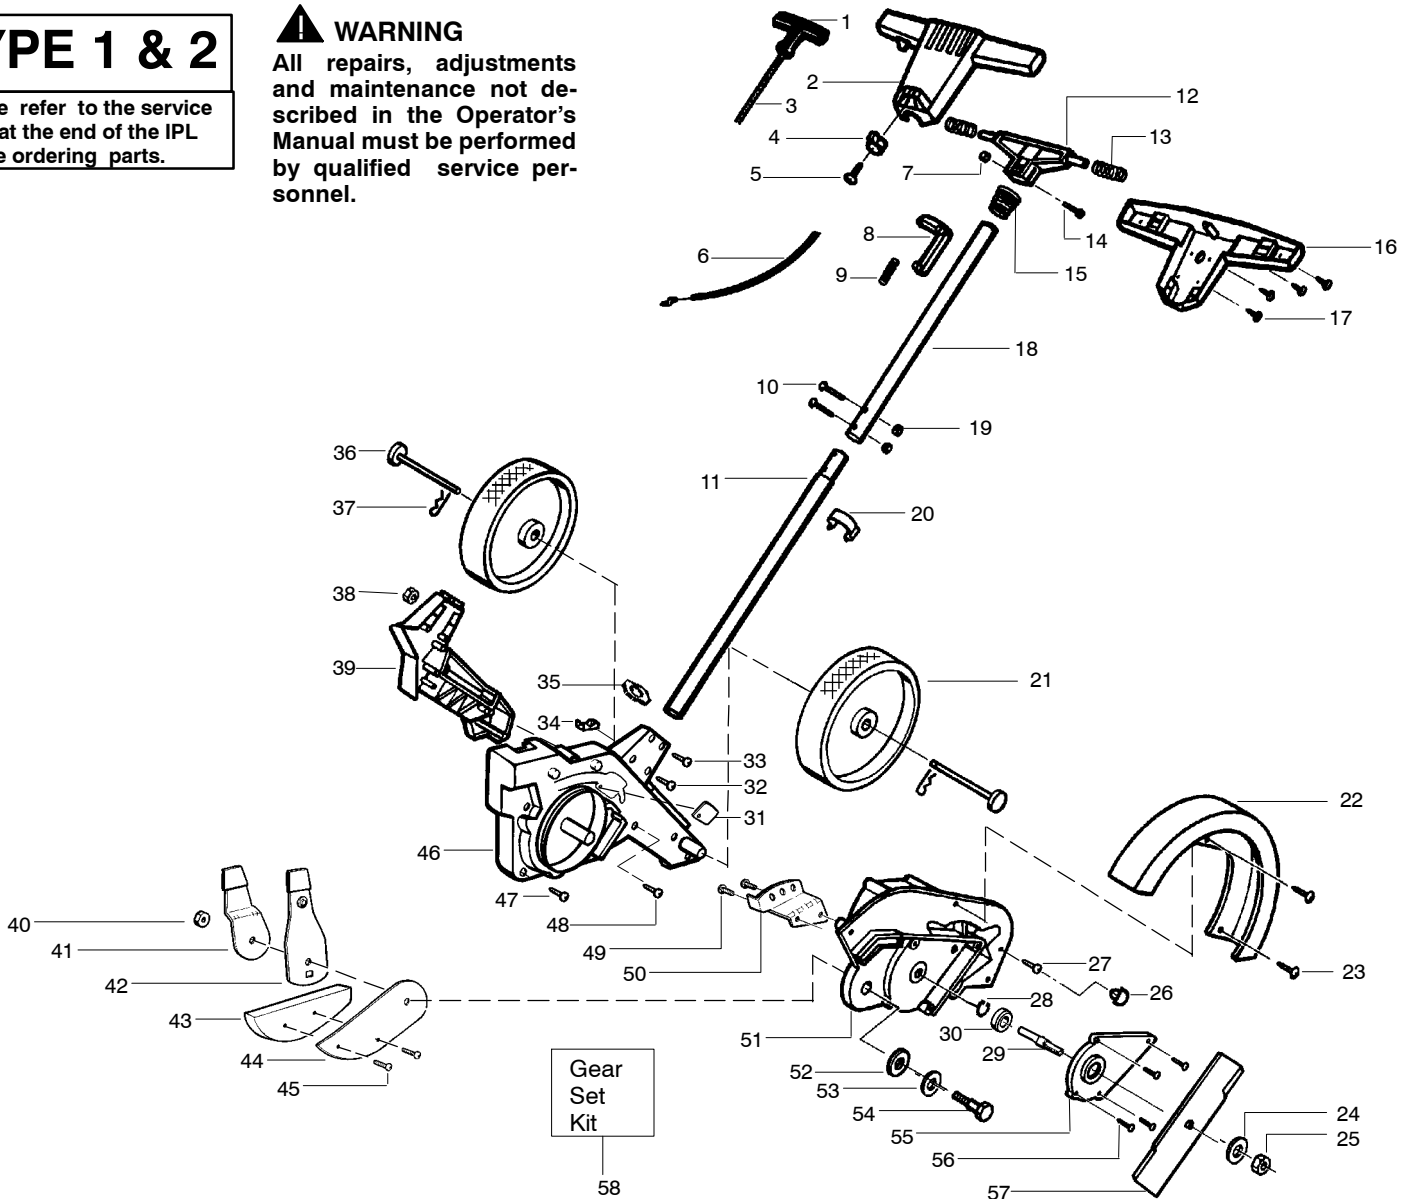

PARTS LIST NO. 530087525		WEED EATER® PARTS LIST	EDGER MODEL(S) PE550	
DATE 2/28/05	REPLACES 530087525-8/19/03		Note: Illustration may differ from actual model due to design changes	PAGE NO. 1

TYPE 1 & 2

Please refer to the service note at the end of the IPL before ordering parts.

WARNING
All repairs, adjustments and maintenance not described in the Operator's Manual must be performed by qualified service personnel.

Ref.	Part No.	Description	Ref.	Part No.	Description	Ref.	Part No.	Description
1.	530027569	Handle-Starter	22.	530095629	Shield-Front Blade	43.	530054071	Foot-Skid
2.	530036677	Handle-Upper	23.	530015843	Screw	44.	530053501	Arm-Swing
3.	530069421	Kit-Rope	24.	530016281	Washer-Belleville	45.	530015814	Screw
4.	530036985	Eyelet-Handle	25.	530016032	Nut	46.	530038299	Housing-Fan
5.	530015241	Screw	26.	530036935	Plug-Dust	47.	530016386	Screw
6.	530036674	Assy-Throttle Cable	27.	530015770	Screw	48.	530015940	Screw
7.	530015768	Locknut	28.	530037625	Retainer Ring-Flat	49.	530015814	Screw
8.	530036673	Trigger-Throttle	29.	530095070	Shaft-Output	50.	530053544	Plate-Back
9.	530036982	Spring-Throttle	30.	530016042	Washer-Thrust	51.	530053626	Assy-Gear Box
10.	530015999	Bolt-Shoulder Tube	31.	530038308	Retainer-Fuel Line	52.	530016040	Washer-Bolt Adjust
11.	530095103	Tube-Lower Handle	32.	530015886	Screw	53.	530016280	Washer-Wave
12.	530036983	Coupling-Handle	33.	530015774	Screw	54.	530016275	Bolt-Shoulder
13.	530036981	Spring-Isolator	34.	530015922	Nut-Speed	55.	530036934	Assy-Bearing Holder
14.	530015774	Screw	35.	530019199	Gasket-Tube	56.	530015814	Screw
15.	530036984	Spring-Handle	36.	530015997	Pin-Axle	57.	530095086	Blade
16.	530036676	Handle-Lower	37.	530016002	Bridge-Pin	58.	530071258	Kit-Gear Set
17.	503210719	Screw	38.	530015768	Locknut			
18.	530095104	Tube-Upper Handle	39.	530038301	Cover-Axle			Not Shown
19.	530015768	Locknut	40.	530016063	Nut-Swing Arm		530088959	Manual (type 1)
20.	530015982	Clamp-Cable	41.	n/a	Lever-Limiter		530163408	Manual (type 2)
21.	530095663	Wheel-Rear	42.	530053792	Assy-Lever Adjustment		530031159	Wrench-Hex 5/32

✓ = NEW PART NUMBER FOR THIS IPL   * = REFER TO THE SERVICE REFERENCE INDICATED FOR MORE INFORMATION. (LOCATED AT END OF IPL)
● = THESE PARTS ARE ILLUSTRATED FOR CLARITY. ORDER COMPLETE ASSEMBLY.