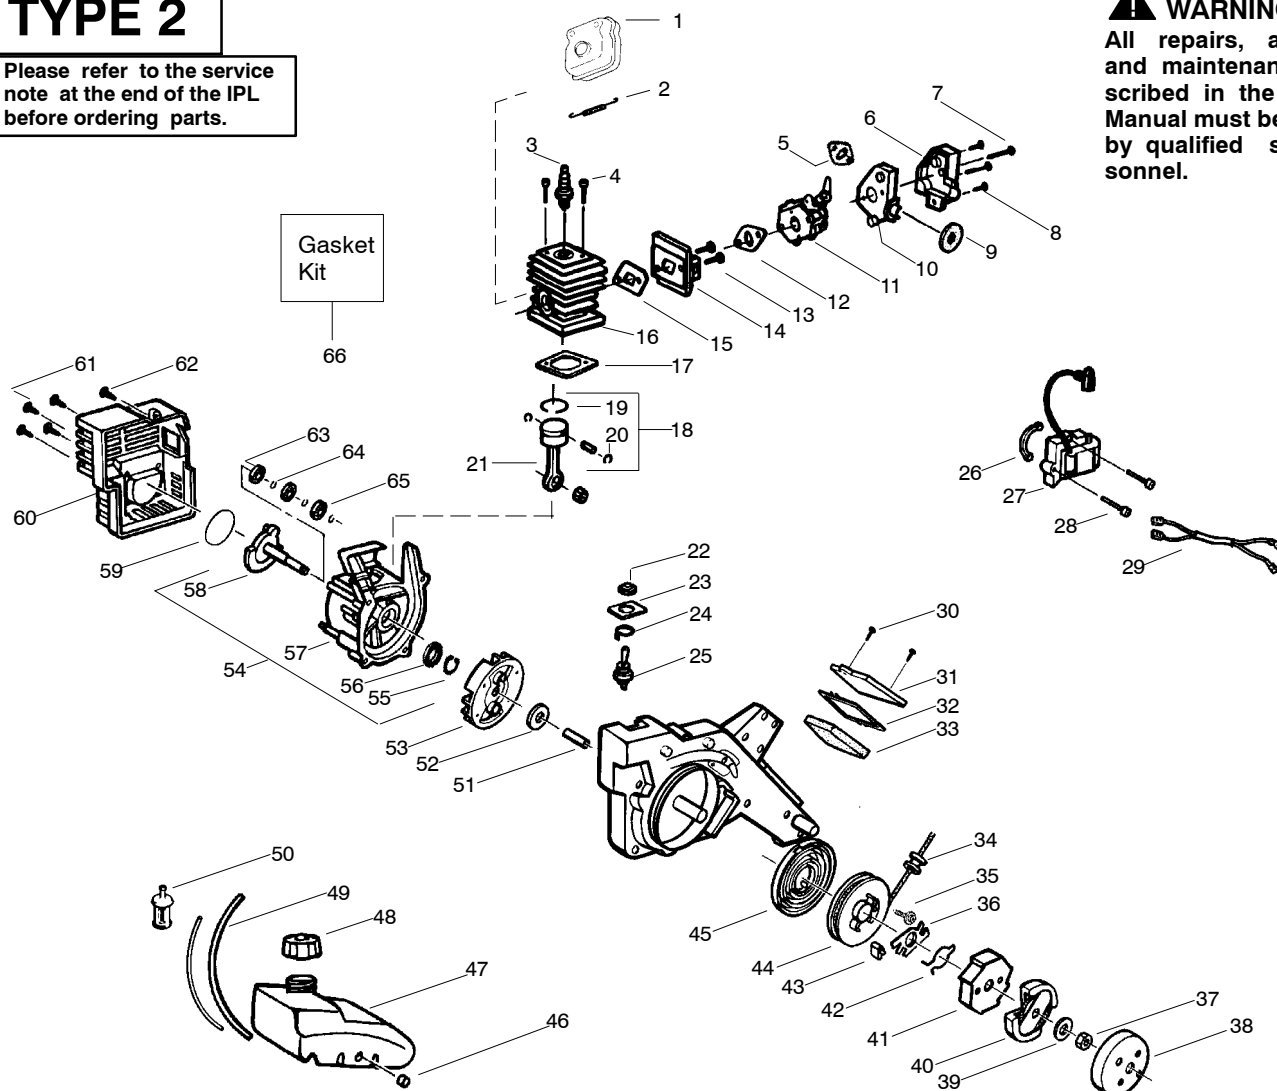

PARTS LIST NO. 530087525		WEED EATER® PARTS LIST	EDGER MODEL(S) PE550	
DATE 2/28/05	REPLACES 530087525-8/19/03		Note: Illustration may differ from actual model due to design changes	PAGE NO. 5

TYPE 2

Please refer to the service note at the end of the IPL before ordering parts.

WARNING
All repairs, adjustments and maintenance not described in the Operator's Manual must be performed by qualified service personnel.

Ref.	Part No.	Description	Ref.	Part No.	Description	Ref.	Part No.	Description
1.	530071396	Kit-Muffler (incl.#3)	24.	530037066	Terminal-Grounding	47.	530047878	Assy-Fuel Tank (incl. 48,49,50)
2.	530042088	Spring-Muffler	25.	530053920	Assy-Ground Switch (incl. 22-24)	48.	530014347	Assy-Fuel Cap
3.	952030249	Plug-Spark (RCJ-6Y)	26.	530036145	Spacer-Module	49.	530069599	Kit-Fuel Line
4.	530015953	Screw	27.	530039163	Module-Ignition	50.	530095646	Assy-Fuel Pick-up
5.	530071611	Gasket-Carb/Bracket(kit)	28.	530015954	Screw	51.	530036927	Spacer-Flywheel
6.	530036622	Cover-Air Box	29.	530014655	Assy-Switch Wire	52.	530015828	Washer-Flat
7.	530015887	Screw	30.	530015983	Screw	53.	530039149	Assy-Flywheel
8.	530015886	Screw	31.	530036631	Cover-Air Filter	54.	530014906	Assy-C/shaft & C/case (incl. 55-58, & 63-65)
9.	530071611	Seal-Foam (kit)	32.	530071611	Gasket-Cover (kit)	55.	530015941	Retainer-C'shaft
10.	530036626	Base-Air Box	33.	530036664	Foam-Air Filter	56.	530019179	Seal-Crankcase
11.	---	Kit-Carb.	34.	530037224	Eyelet	57.	530012414	Assy-C'case (incl.56,63-65)
	530069654	(WT-308)	35.	530016080	Screw	58.	530052344	Assy-Crankshaft
	530071634	(Wt-630)	36.	530042073	Cam-Starter	59.	530071363	O-ring-c'case/shrd (kit)
12.	530071611	Gasket-Carb.(kit)	37.	530626605	Nut	60.	530036555	Shroud
13.	530016014	Screw	38.	530036665	Drum-Clutch	61.	530015810	Screw
14.	530052236	Adapter-Carb.	39.	530015127	Washer-Flywheel	62.	530015934	Screw
15.	530071611	Gasket-Cyl./Carb. (kit)	40.	530014832	Assy-Clutch	63.	530032125	Bearing-Inner
16.	530071359	Kit-Cylinder	41.	530036922	Cup-Starter	64.	530015945	Retainer-C'case
17.	530071611	Gasket-Cyl. (kit)	42.	530042072	Wire-Starter Dog	65.	530032124	Bearing-Outer
18.	530071357	Kit-Piston(incl.19,20)	43.	530027162	Dog-Starter	66.	530071611	Kit Gasket (incl.5,9,12,15,17,32,59)
19.	530015162	Retainer-Pin	44.	530069418	Kit-Starter Pulley(incl.35)			
20.	530055120	Ring-Piston	45.	530037229	Spring-Starter			
21.	530069945	Kit-Conn. Rod Assy.	46.	530053725	Isolator-Crankcase			
22.	530016038	Boot-Switch w/nut						
23.	530053921	Plate-Switch Indicator						

✓ = NEW PART NUMBER FOR THIS IPL   * = REFER TO THE SERVICE REFERENCE INDICATED FOR MORE INFORMATION. (LOCATED AT END OF IPL)
● = THESE PARTS ARE ILLUSTRATED FOR CLARITY. ORDER COMPLETE ASSEMBLY.