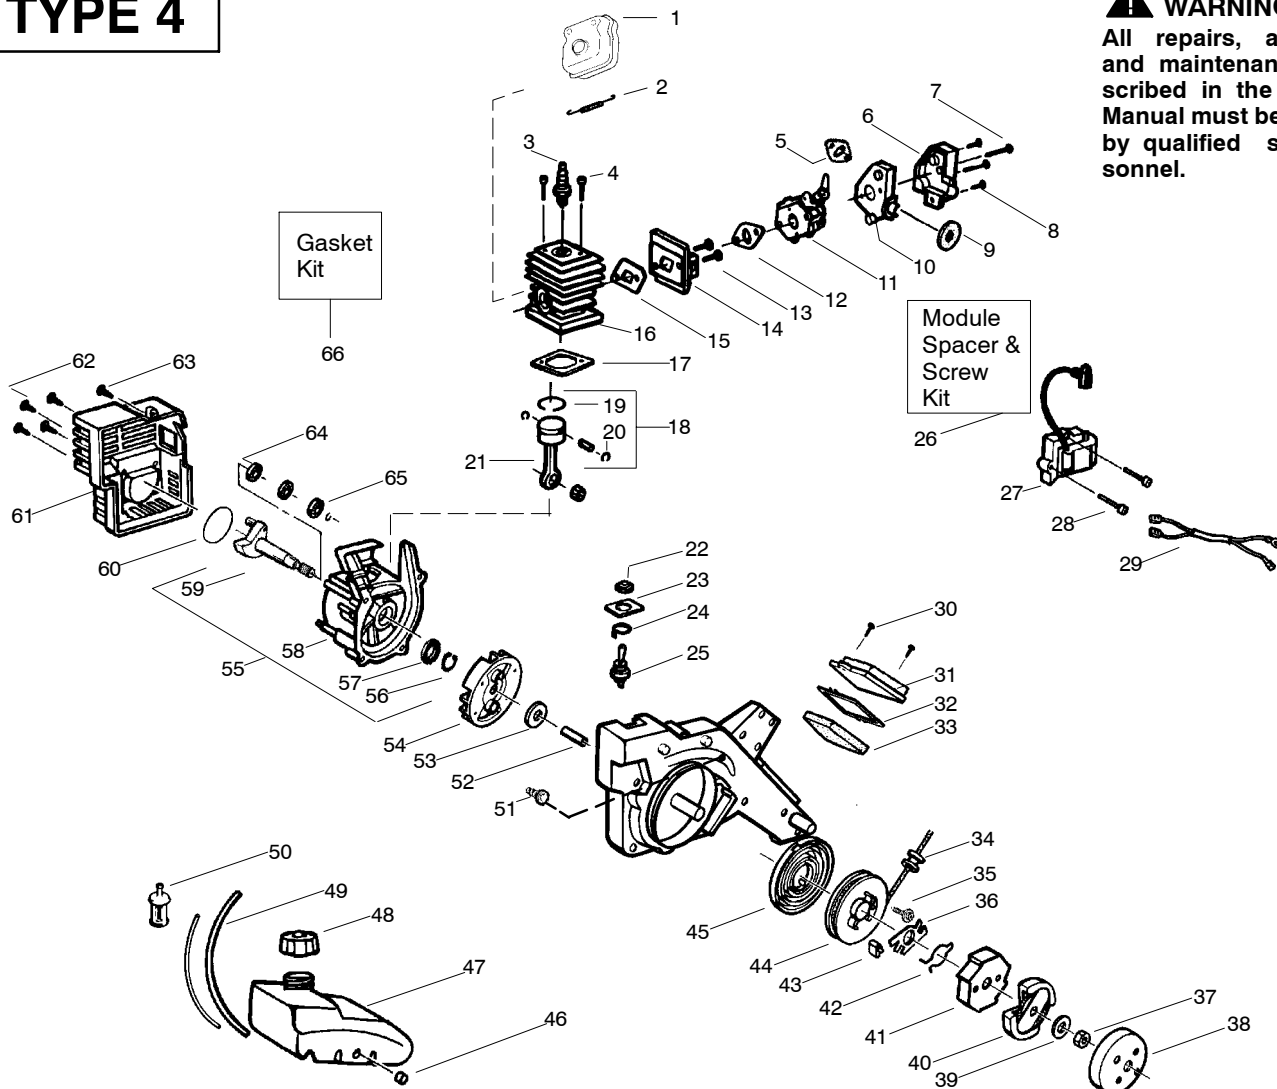

PARTS LIST NO. 530087525		WEED EATER® PARTS LIST	EDGER MODEL(S) PE550	
DATE 2/28/05	REPLACES 530087525-8/19/03		Note: Illustration may differ from actual model due to design changes	PAGE NO. 7

TYPE 4

⚠ WARNING
All repairs, adjustments and maintenance not described in the Operator's Manual must be performed by qualified service personnel.

Ref.	Part No.	Description	Ref.	Part No.	Description	Ref.	Part No.	Description
1.	530071396	Kit-Muffler (incl.#2)	24.	530037066	Terminal-Grounding	47.	530058782	Assy-Fuel Tank (incl. 48,49,50)
2.	530042088	Spring-Muffler	25.	530053920	Assy-Ground Switch (incl. 22-24)	48.	530014347	Assy-Fuel Cap
3.	952030249	Plug-Spark (RCJ-6Y)	26.	530071731	Kit-Mod. spacer/screw	49.	530069599	Kit-Fuel Line
4.	530015953	Screw	27.	530039163	Module-Ignition	50.	530095646	Assy-Fuel Pick-up
5.	530071611	Gasket-Carb/Bracket(kit)	28.	530016357	Screw	51.	530057308	Clip-Pine Tree
6.	530036622	Cover-Air Box	29.	530014655	Assy-Switch Wire	52.	530036927	Spacer-Flywheel
7.	530015887	Screw	30.	530015983	Screw	53.	530015828	Washer-Flat
8.	530015886	Screw	31.	530057612	Cover-Air Filter	54.	530057751	Assy-Flywheel
9.	530071611	Seal-Foam (kit)	32.	530071611	Gasket-Cover (kit)	55.	530071728	Assy-C/shaft & C/case (incl. 56,58,59)
10.	530036626	Base-Air Box	33.	530057034	Foam-Air Filter	56.	530015941	Retainer-C'shaft
11.	530071634	Kit-Carb. (Wt-630)	34.	530037224	Eyelet	57.	530019264	Screw
12.	530071611	Gasket-Carb.(kit)	35.	530015882	Screw	58.	530012509	Assy-C'case (incl.57,64,65)
13.	530016014	Screw	36.	530042073	Cam-Starter	59.	530014864	Assy-Crankshaft
14.	530057618	Adapter-Carb.	37.	530626605	Nut	60.	530071611	O-ring-c'case/shrd (kit)
15.	530071611	Gasket-Cyl./Carb. (kit)	38.	530036665	Drum-Clutch	61.	530057607	Shroud
16.	530012482	Cylinder	39.	530015127	Washer-Flywheel	62.	530016386	Screw
17.	530071611	Gasket-Cyl. (kit)	40.	530014832	Assy-Clutch	63.	530016349	Screw
18.	530071476	Kit-Piston(incl.19,20)	41.	530036922	Cup-Starter	64.	530032125	Bearing-Inner
19.	530012472	Ring-Piston	42.	530042072	Wire-Starter Dog	65.	530055728	Bearing-Outer
20.	530015162	Retainer-Pin	43.	530027162	Dog-Starter	66.	530071611	Kit Gasket (incl.5,9,12,15,17,32,60)
21.	530069945	Kit-Conn. Rod Assy.	44.	530069418	Kit-Starter Pulley(incl.35)			
22.	530016038	Boot-Switch w/nut	45.	530037229	Spring-Starter			
23.	530053921	Plate-Switch Indicator	46.	530053725	Isolator-Crankcase			

✓ = NEW PART NUMBER FOR THIS IPL   * = REFER TO THE SERVICE REFERENCE INDICATED FOR MORE INFORMATION. (LOCATED AT END OF IPL)
● = THESE PARTS ARE ILLUSTRATED FOR CLARITY. ORDER COMPLETE ASSEMBLY.