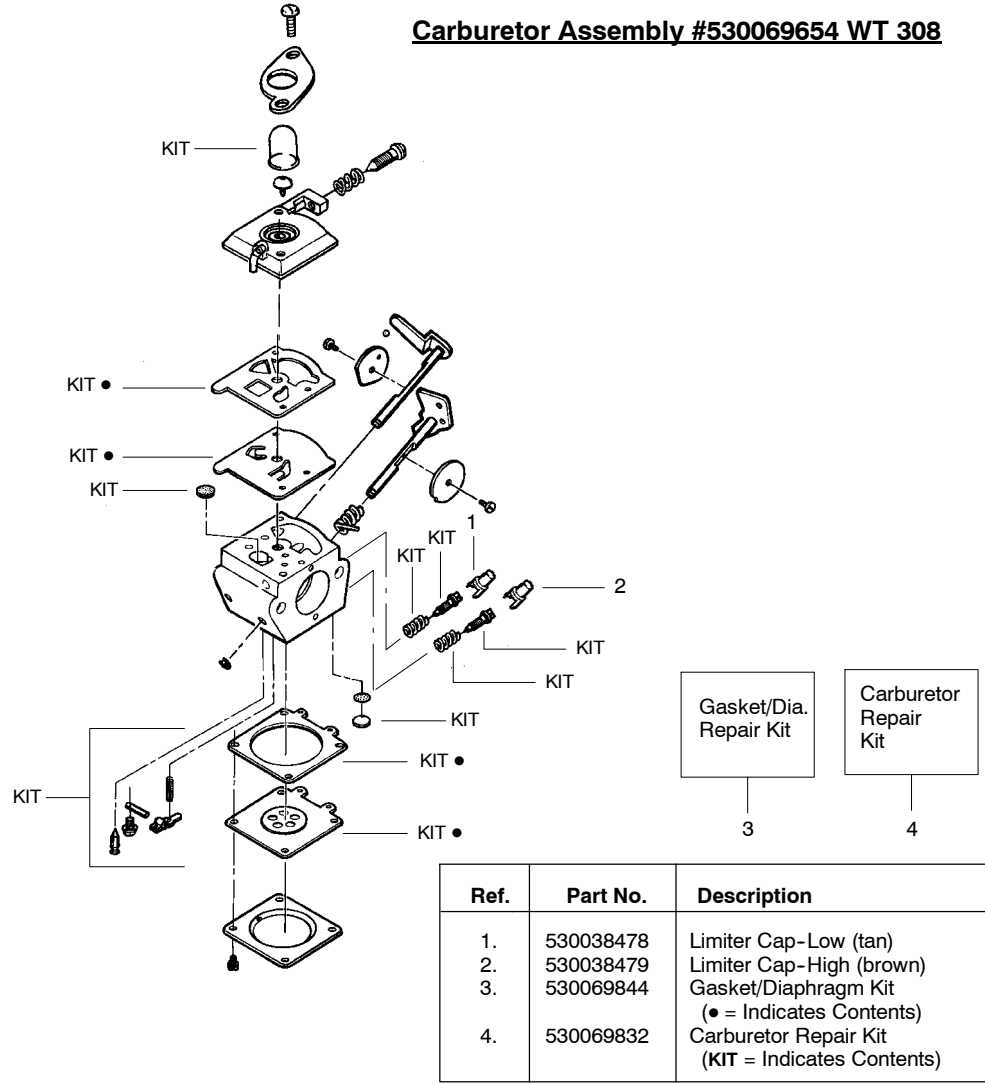

PARTS LIST NO. 530087525		WEED EATER® PARTS LIST	EDGER MODEL(S) PE550	
DATE 2/28/05	REPLACES 530087525-8/19/03		Note: Illustration may differ from actual model due to design changes	PAGE NO. 8

TYPE 1 & 2

Please refer to the service note at the end of the IPL before ordering parts.

Carburetor Assembly #530069654 WT 308

Ref.	Part No.	Description
1.	530038478	Limiter Cap-Low (tan)
2.	530038479	Limiter Cap-High (brown)
3.	530069844	Gasket/Diaphragm Kit (● = Indicates Contents)
4.	530069832	Carburetor Repair Kit (KIT = Indicates Contents)

Kit - Carburetor Assembly No. 530071634 - WT-630

Note: No Repair kits are available for this carburetor, please order the complete assembly part number 530-071634 (WT-630)

✓ = NEW PART NUMBER FOR THIS IPL   ★ = REFER TO THE SERVICE REFERENCE INDICATED FOR MORE INFORMATION. (LOCATED AT END OF IPL)
● = THESE PARTS ARE ILLUSTRATED FOR CLARITY. ORDER COMPLETE ASSEMBLY.