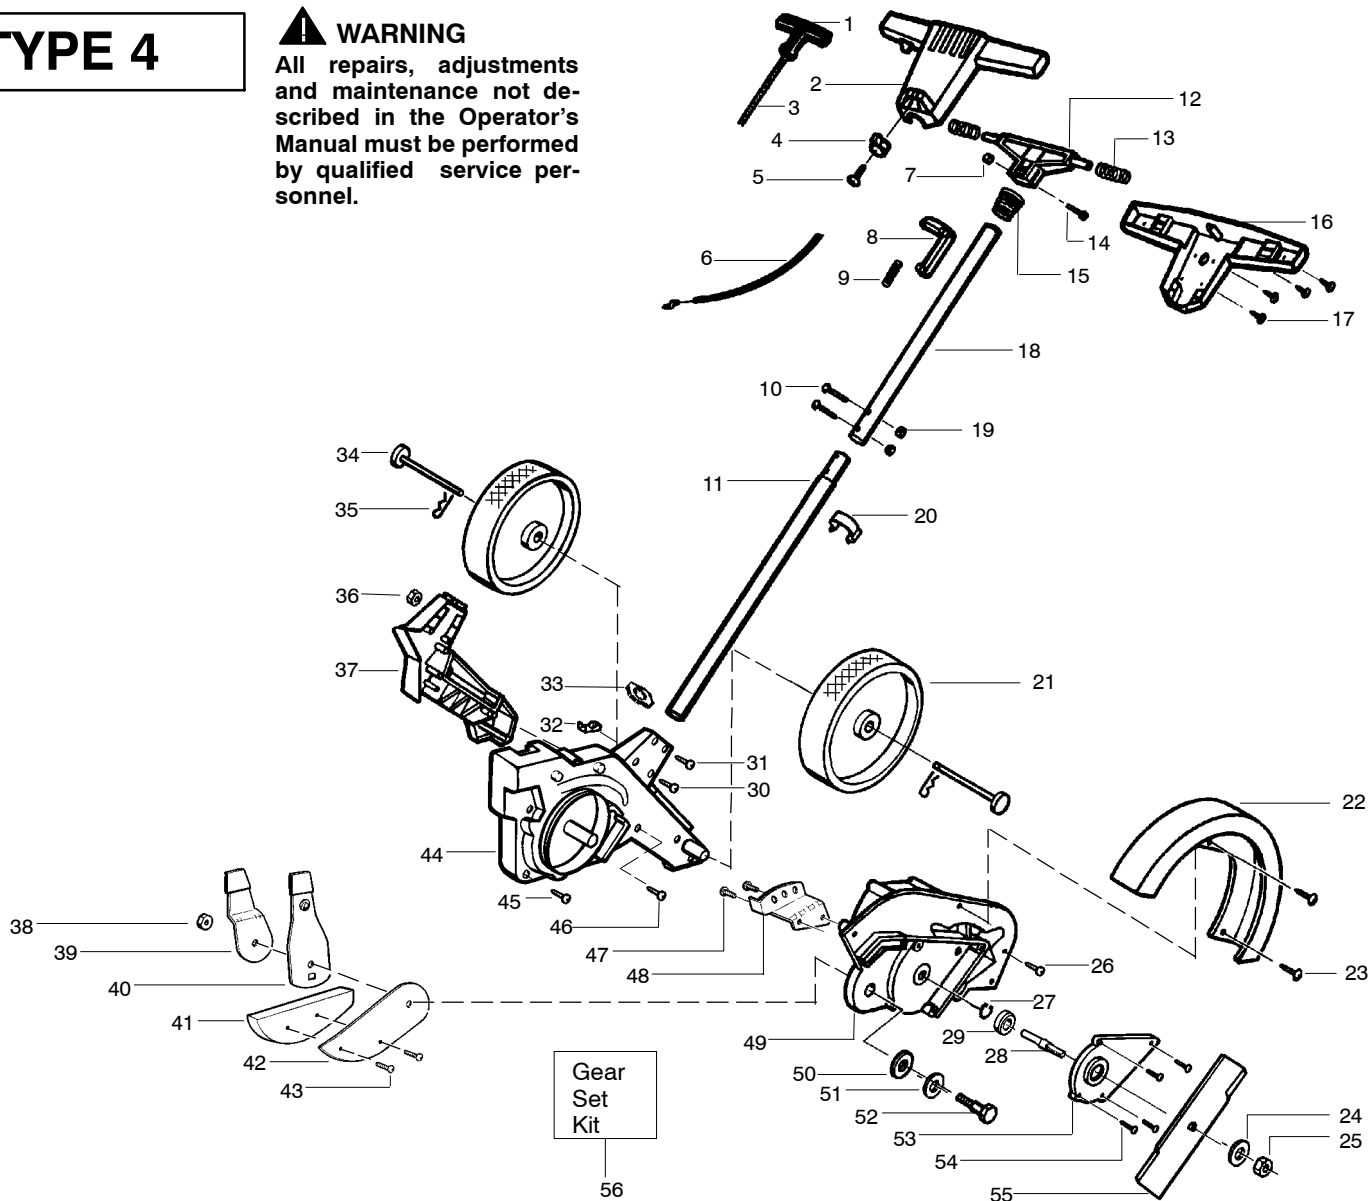

PARTS LIST NO. 530087525		WEED EATER® PARTS LIST	EDGER MODEL(S) PE550	
DATE 2/28/05	REPLACES 530087525-8/19/03		Note: Illustration may differ from actual model due to design changes	PAGE NO. 3

TYPE 4

⚠ WARNING
All repairs, adjustments and maintenance not described in the Operator's Manual must be performed by qualified service personnel.

Ref.	Part No.	Description	Ref.	Part No.	Description	Ref.	Part No.	Description
1.	530027569	Handle-Starter	22.	530095629	Shield-Front Blade	41.	530054071	Foot-Skid
2.	530036677	Handle-Upper	23.	530015843	Screw	42.	530053501	Arm-Swing
3.	530069421	Kit-Rope	24.	530016281	Washer-Belleville	43.	530015814	Screw
4.	530036985	Eyelet-Handle	25.	530016032	Nut	44.	530071989	Kit-Axle Cover/Fan Hsg
5.	530015241	Screw	26.	530016406	Screw	45.	530016386	Screw
6.	530036674	Assy-Throttle Cable	27.	530037625	Retainer Ring-Flat	46.	530015940	Screw
7.	530015768	Locknut	28.	530095070	Shaft-Output	47.	530015814	Screw
8.	530036673	Trigger-Throttle	29.	530016042	Washer-Thrust	48.	530053544	Plate-Back
9.	530036982	Spring-Throttle	30.	530015886	Screw	49.	530053626	Assy-Gear Box
10.	530015999	Bolt-Shoulder Tube	31.	530015774	Screw	50.	530016040	Washer-Bolt Adjust
11.	530095103	Tube-Lower Handle	32.	530015922	Nut-Speed	51.	530016280	Washer-Wave
12.	530036983	Coupling-Handle	33.	530019199	Gasket-Tube	52.	530016275	Bolt-Shoulder
13.	530036981	Spring-Isolator	34.	530015997	Pin-Axle	53.	530037367	Assy-Bearing Holder
14.	530015774	Screw	35.	530016002	Bridge-Pin	54.	530015814	Screw
15.	530036984	Spring-Handle	36.	530015768	Locknut	55.	530095086	Blade
16.	530036676	Handle-Lower	37.	530071989	Kit-Axle Cover/Fan Hsg	56.	530071258	Kit-Gear Set
17.	530016273	Screw	38.	530016063	Nut-Swing Arm			Not Shown
18.	530095104	Tube-Upper Handle	39.	n/a	Lever-Limiter	530088959		Manual (type 1)
19.	530015768	Locknut	40.	530053792	Assy-Lever Adjustment	530163408		Manual (type 2,3,4)
20.	530015982	Clamp-Cable				530031111		Wrench-Hex 5/32
21.	530095663	Wheel-Rear						

✓ = NEW PART NUMBER FOR THIS IPL   * = REFER TO THE SERVICE REFERENCE INDICATED FOR MORE INFORMATION. (LOCATED AT END OF IPL)
● = THESE PARTS ARE ILLUSTRATED FOR CLARITY. ORDER COMPLETE ASSEMBLY.