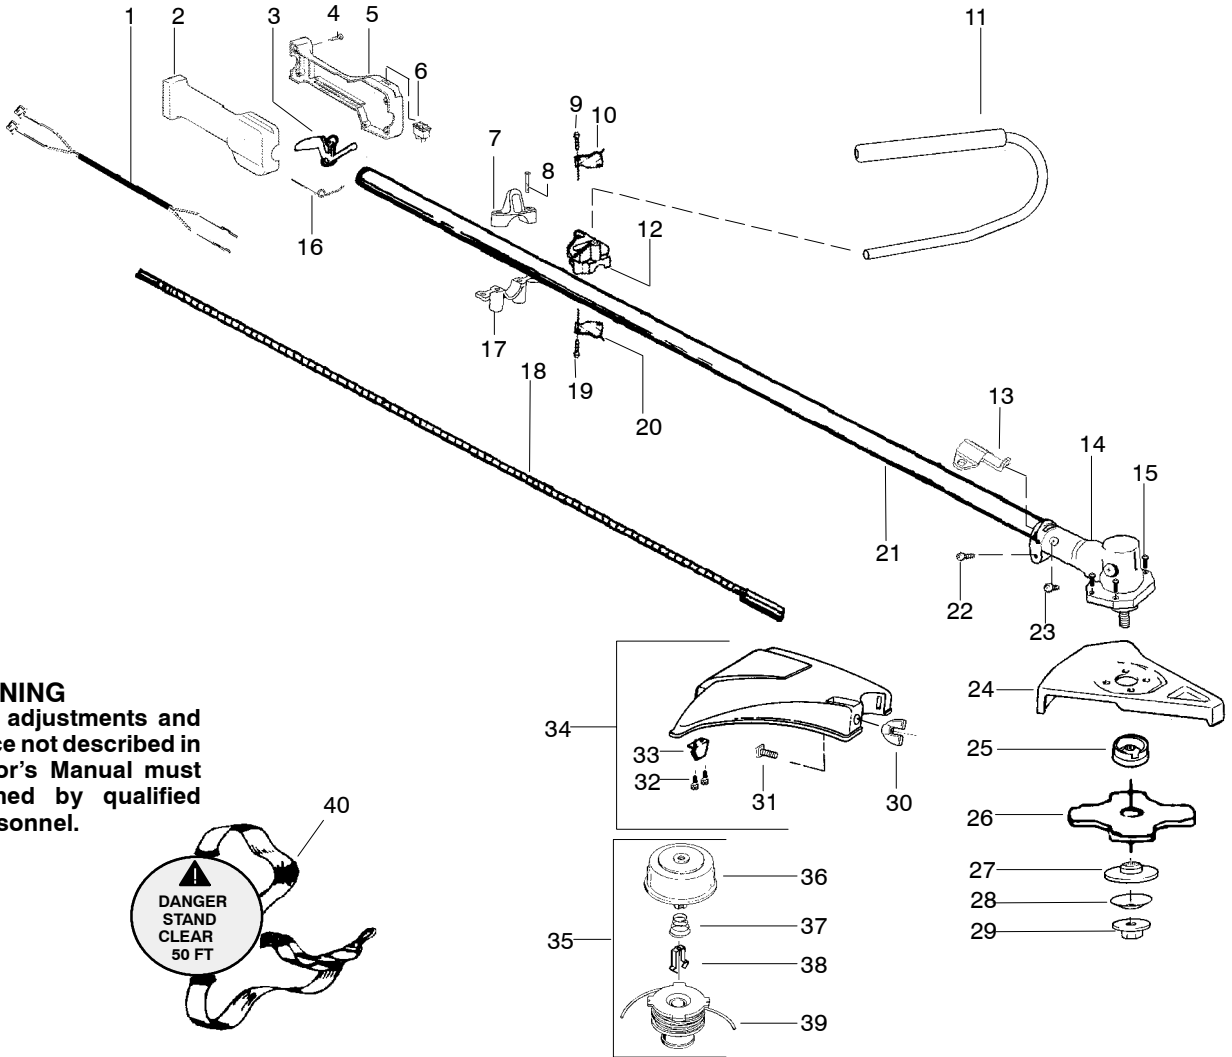

PARTS LIST NO. 530086980		WEED EATER® PARTS LIST	MODEL(s) BC2500LE	
DATE 3/25/04	Replaces 530086980 - 04/14/03		Note: Illustration may differ from actual model due to design changes	PAGE NO. 2

TYPE 4

WARNING
All repairs, adjustments and maintenance not described in the Operator's Manual must be performed by qualified service personnel.