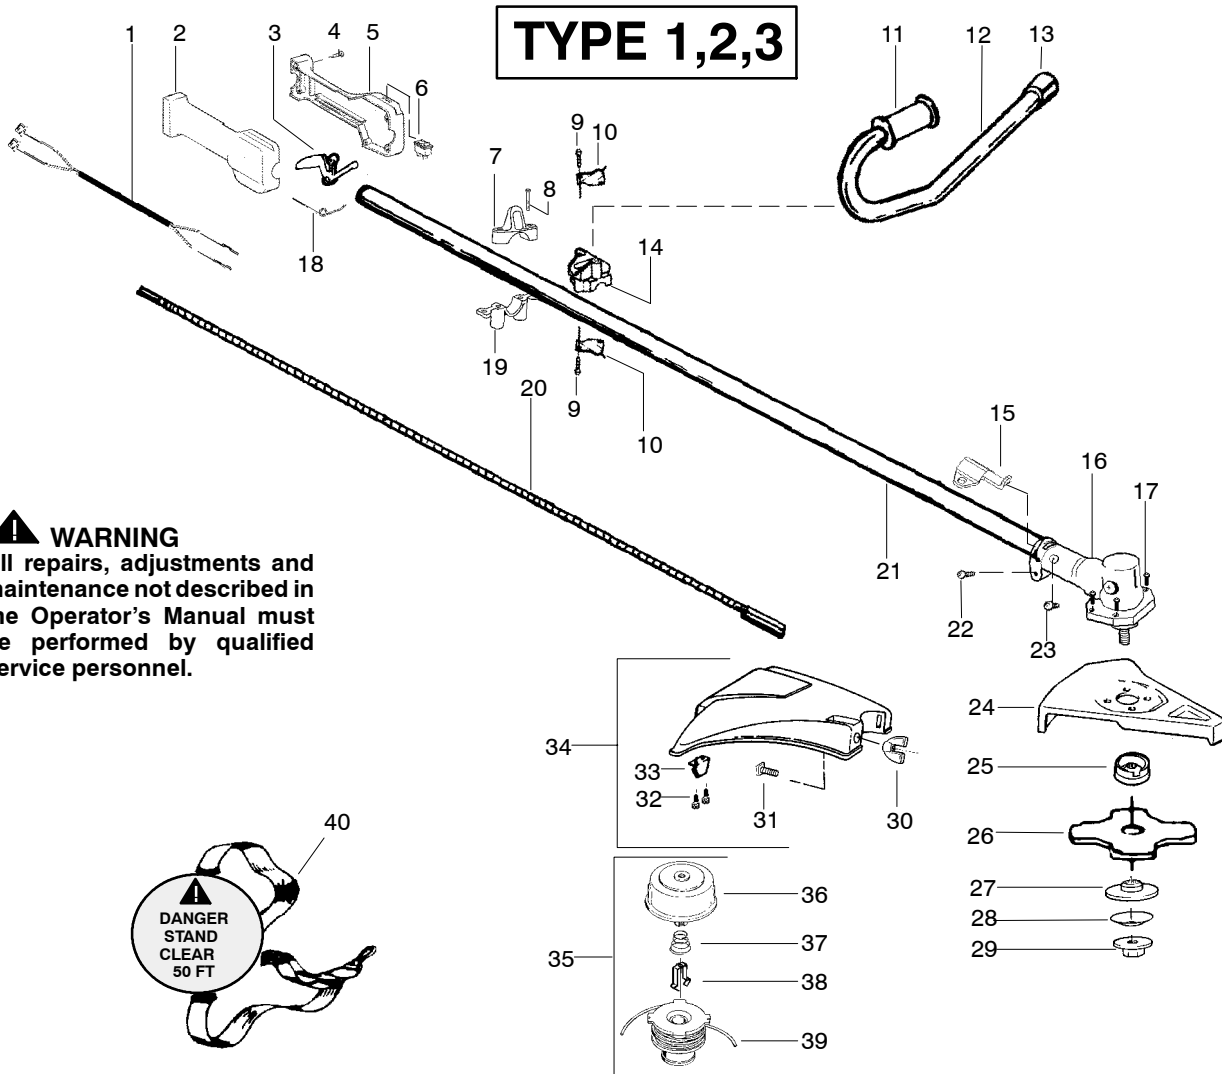

|                             |                                  |                               |   |
|-----------------------------|----------------------------------|-------------------------------|---|
| PARTS LIST NO.<br>530086980 |                                  | <b>WEED EATER®</b> PARTS LIST | MODEL(S)<br>BC2500LE  |
| DATE<br>3/25/04             | Replaces<br>530086980 - 04/14/03 |                               | Note: Illustration may differ from actual model due to design changes |

↗ = NEW PART NUMBER FOR THIS IPL

★ = REFER TO THE SERVICE REFERENCE INDICATED FOR MORE INFORMATION. (LOCATED AT END OF IPL)

|                             |                                  |                               |   |
|-----------------------------|----------------------------------|-------------------------------|---|
| PARTS LIST NO.<br>530086980 |                                  | <b>WEED EATER® PARTS LIST</b> | MODEL(s)<br>BC2500LE  |
| DATE<br>3/25/04             | Replaces<br>530086980 - 04/14/03 |                               | Note: Illustration may differ from actual model due to design changes |