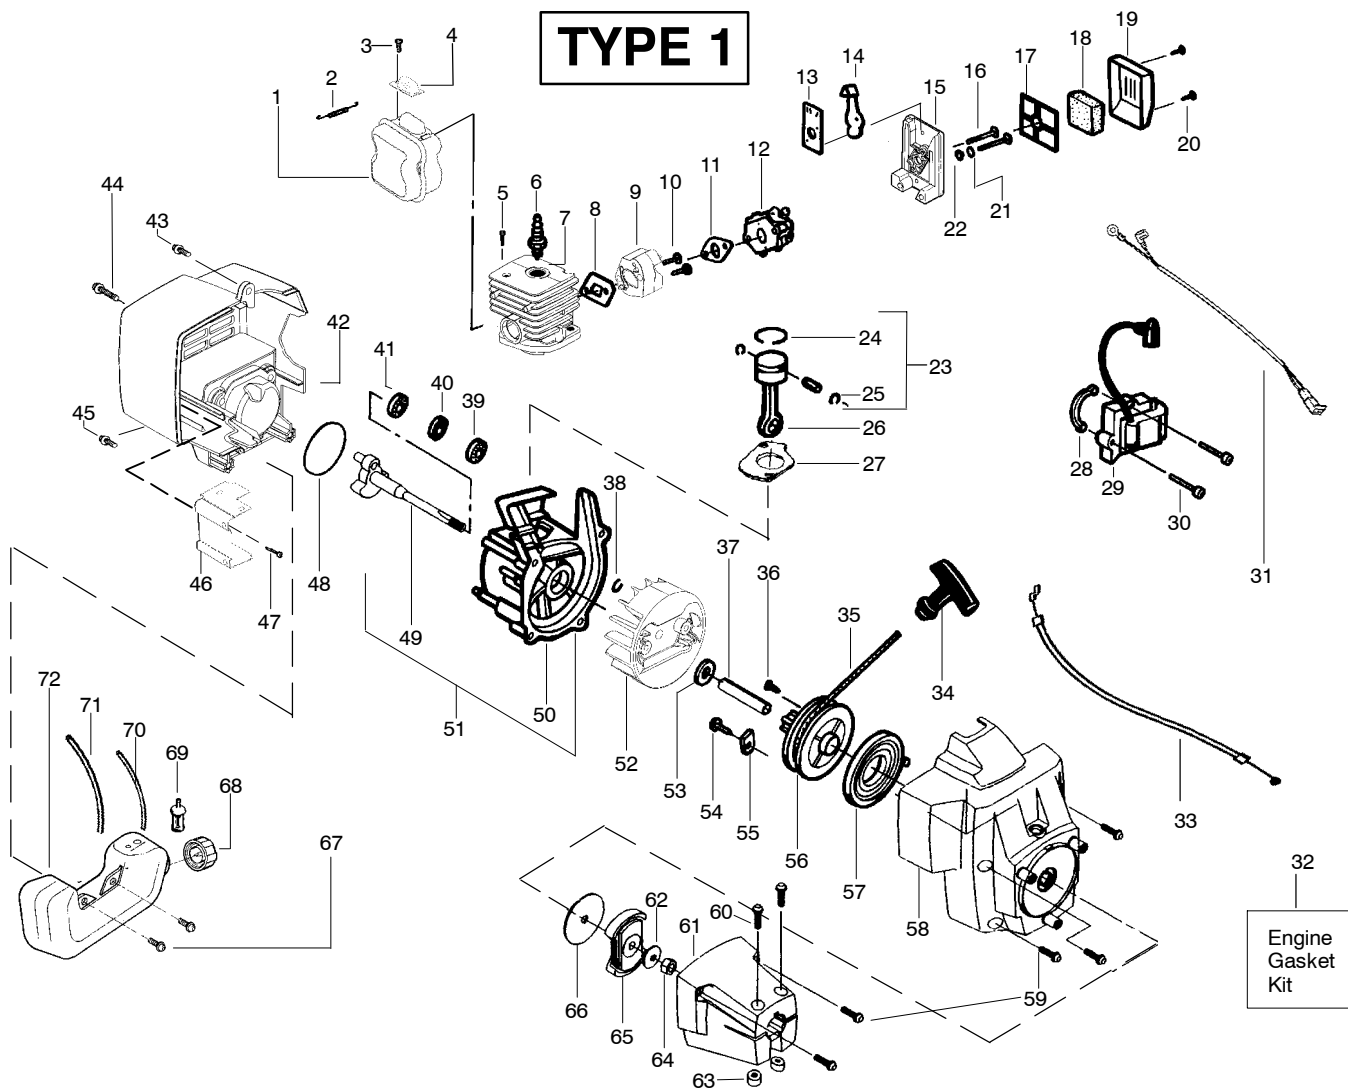

↗ = NEW PART NUMBER FOR THIS IPL

★ = REFER TO THE SERVICE REFERENCE INDICATED FOR MORE INFORMATION. (LOCATED AT END OF IPL)

|                             |                                  |                               |   |
|-----------------------------|----------------------------------|-------------------------------|---|
| PARTS LIST NO.<br>530086980 |                                  | <b>WEED EATER® PARTS LIST</b> | MODEL(s)<br>BC2500LE  |
| DATE<br>3/25/04             | Replaces<br>530086980 - 04/14/03 |                               | Note: Illustration may differ from actual model due to design changes |

✓ = NEW PART NUMBER FOR THIS IPL

★ = REFER TO THE SERVICE REFERENCE INDICATED FOR MORE INFORMATION. (LOCATED AT END OF IPL)

|                             |                                  |                               |   |
|-----------------------------|----------------------------------|-------------------------------|---|
| PARTS LIST NO.<br>530086980 |                                  | <b>WEED EATER®</b> PARTS LIST | MODEL(s)<br>BC2500LE  |
| DATE<br>3/25/04             | Replaces<br>530086980 - 04/14/03 |                               | Note: Illustration may differ from actual model due to design changes |