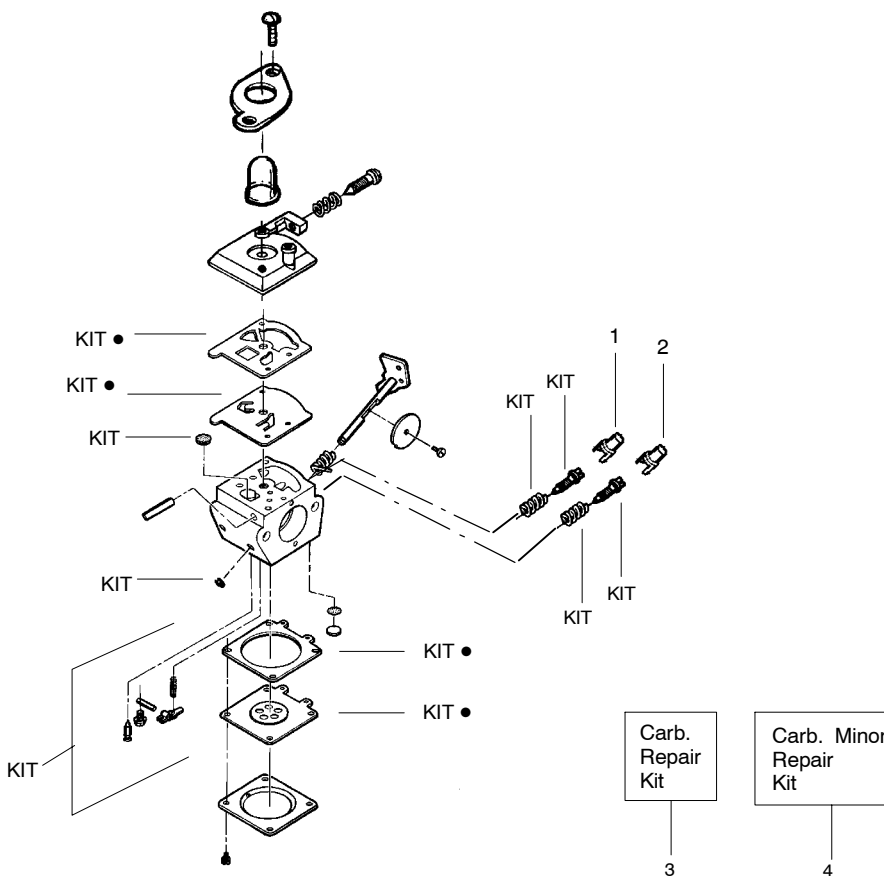

PARTS LIST NO. 530086980		WEED EATER® PARTS LIST	MODEL(s) BC2500LE	
DATE 3/25/04	Replaces 530086980 – 04/14/03		Note: Illustration may differ from actual model due to design changes	PAGE NO. 6

Carburetor Assembly Kit #530071546-C1U-X785

Ref.	Part No.	Description
1.	530038478	Limitter Cap (low) - tan
2.	530038479	Limitter Cap (high) - brown
3.	530071551	Kit-Carburetor Repair (KIT=Indicates Contents)
4.	530071442	Kit-Carburetor Minor Repair (• = Indicates Contents)

Kit - Carburetor Assembly No. 530071631 - C1U-W16

Note: No Repair kits are available for this carburetor, please order the complete assembly part number 530-071631 (C1U-W16)