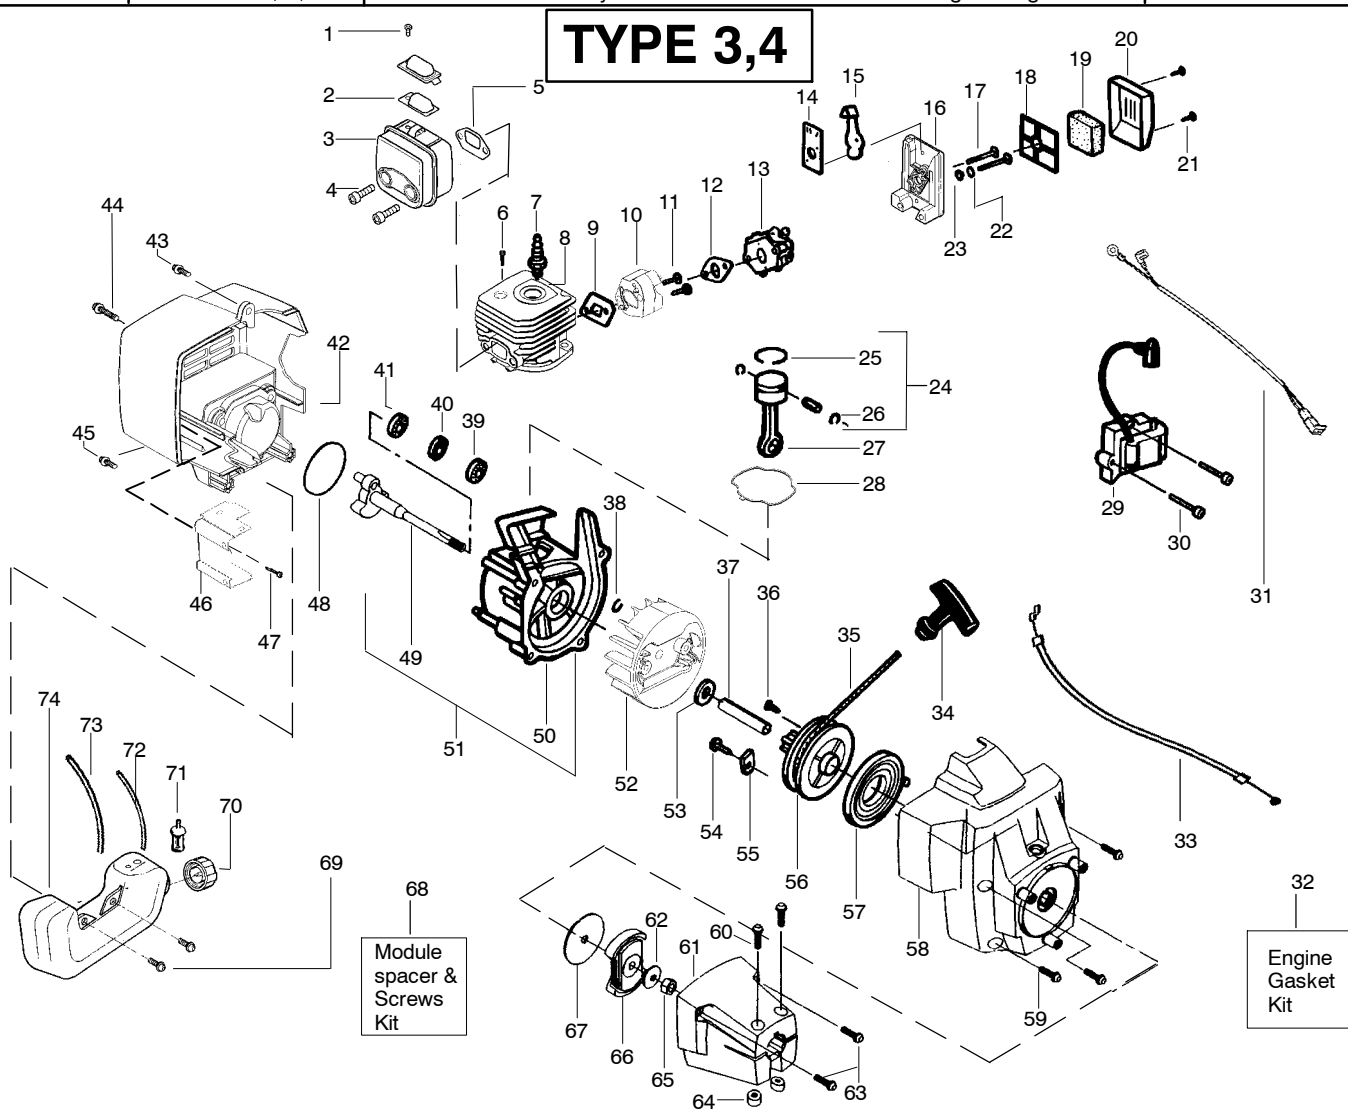

✓ = NEW PART NUMBER FOR THIS IPL

★ = REFER TO THE SERVICE REFERENCE INDICATED FOR MORE INFORMATION. (LOCATED AT END OF IPL)

|                             |                                  |                               |   |
|-----------------------------|----------------------------------|-------------------------------|---|
| PARTS LIST NO.<br>530086980 |                                  | <b>WEED EATER®</b> PARTS LIST | MODEL(s)<br>BC2500LE  |
| DATE<br>3/25/04             | Replaces<br>530086980 - 04/14/03 |                               | Note: Illustration may differ from actual model due to design changes |

✓ = NEW PART NUMBER FOR THIS IPL

\* = REFER TO THE SERVICE REFERENCE INDICATED FOR MORE INFORMATION. (LOCATED AT END OF IPL)

|                             |                                  |                               |   |
|-----------------------------|----------------------------------|-------------------------------|---|
| PARTS LIST NO.<br>530086980 |                                  | <b>WEED EATER®</b> PARTS LIST | MODEL(s)<br>BC2500LE  |
| DATE<br>3/25/04             | Replaces<br>530086980 - 04/14/03 |                               | Note: Illustration may differ from actual model due to design changes |