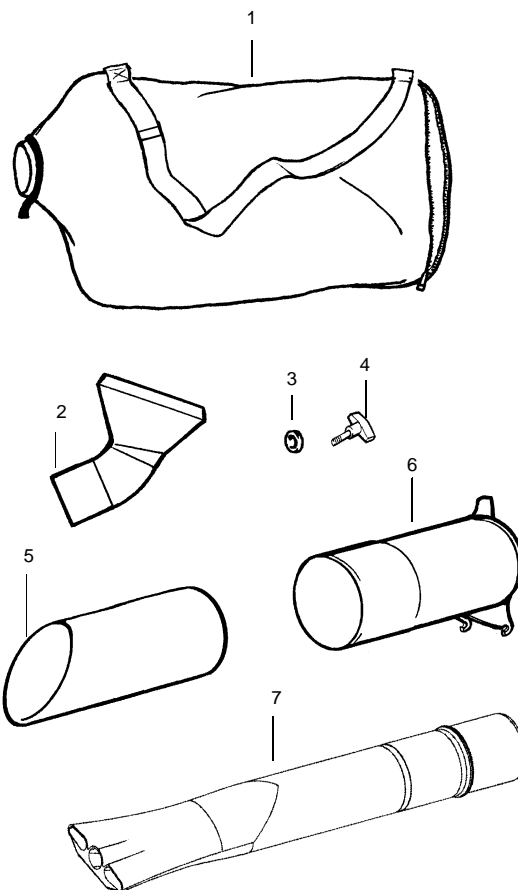

✓ = NEW PART NUMBER FOR THIS IPL

\* = REFER TO THE SERVICE REFERENCE INDICATED FOR MORE INFORMATION. (LOCATED AT END OF IPL)

PARTS LIST NO. 530086890		<b>WEED EATER®</b> PARTS LIST	MODEL(s) BV200 LE
DATE 1/29/03	Replaces 530086890 - 11/20/02		<b>Note:</b> Illustration may differ from actual model due to design changes

Carburetor Assembly Part Number 530071465 - (C1Q-W11)

4

5

Ref.	Part No.	Description
1.	530071465	Assy-Carb. Zama (C1Q-W11)
2.	530038479	Cap-Limiter (high) brown
3.	530038478	Cap-Limiter (low) tan
4.	530071475	Kit-Carb. Repair
5.	530071489	Kit-Dia. (GND-34)

**Kit - Carburetor Assy # 530071632 - C1Q-W11C**

Note: No Repair kits are available for this carburetor, please order the complete assembly part number 530-071632 (C1Q-W11C)

Assy - Vacuum

Ref.	Part No.	Description
1.	530095564	Assy-Vac. Bag w/strap
2.	530095470	Tube-Elbow Vac
3.	530049686	Retainer-Vac Tube Knob
4.	530016322	Knob
5.	530094476	Tube-Lower Vac
6.	*****	Tube-Upper Vac
7.	530095593	Tube-Blower