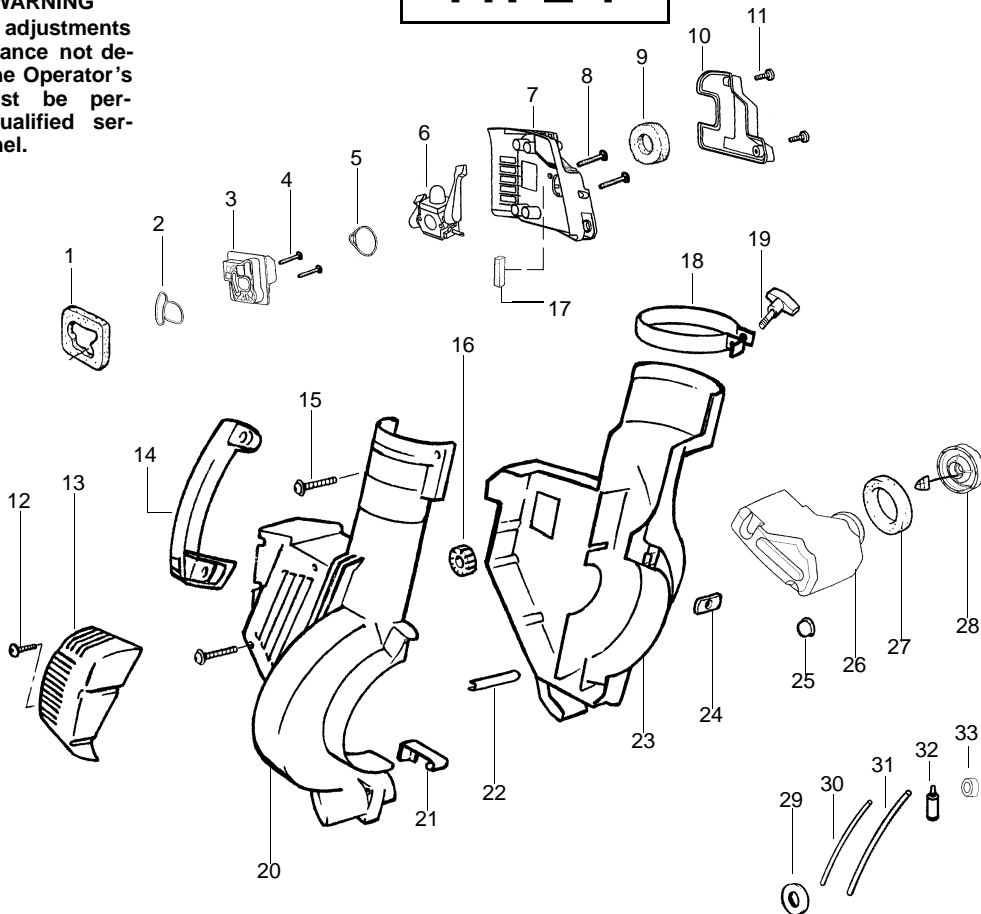

PARTS LIST NO. 530086890		WEED EATER® PARTS LIST	MODEL(s) BV200 LE	
DATE 1/29/03	Replaces 530086890 - 11/20/02		Note: Illustration may differ from actual model due to design changes	PAGE NO. 1

TYPE 1

WARNING

All repairs, adjustments and maintenance not described in the Operator's Manual must be performed by qualified service personnel.

Ref.	Part No.	Description	Ref.	Part No.	Description
1.	530071459	Air Dam (kit)	23.	530055145	Housing-Left
2.	530071458	Gasket-Adapter (kit)	24.	530016207	Nut
3.	530035502	Carburetor Adaptor	25.	530036792	Isolator-Crankcase
4.	530016309	Screw	26.	530049491	Assy-Fuel Tank
5.	530071458	Gasket-Carburetor (kit)	27.	530049527	Gasket-Fuel Tank
6.	530071465	Kit-Carb Ass'y. (C1Q-W11)	28.	530049386	Fuel Cap w/Retainer
7.	530055103	Air Box	29.	530049656	Grommet-Shroud
8.	530016340	Screw-Carb.	30.	530069247	Kit-Line Carb/Purge
9.	530049383	Filter-Air	31.	530069216	Kit-Line Tank/Purge
10.	530055104	Cover-Air Filter	32.	530095646	Assy-Fuel Pick-up
11.	530016354	Screw-Air Box Cover	33.	530071459	Grommet-Fuel line (kit)
12.	530016349	Screw			
13.	530056257	Assy-Muffler Cover			
14.	530095469	Handle		Not Shown	
15.	530015886	Screw			
16.	530049323	Isolator			
17.	530071459	Foam 25.4mm (kit)			
18.	530016324	Clamp-Blower Tube			
19.	530016322	Knob-Tube Clamp			
20.	530055146	Housing-Right		530086692	Operator Manual
21.	530402044	Spring-Cover Latch		530084404	Warning Decal
22.	530049617	Guide-Starter Rope		530056244	Decal-Model
				530055358	Decal-Start Inst.

✓ = NEW PART NUMBER FOR THIS IPL   ★ = REFER TO THE SERVICE REFERENCE INDICATED FOR MORE INFORMATION. (LOCATED AT END OF IPL)