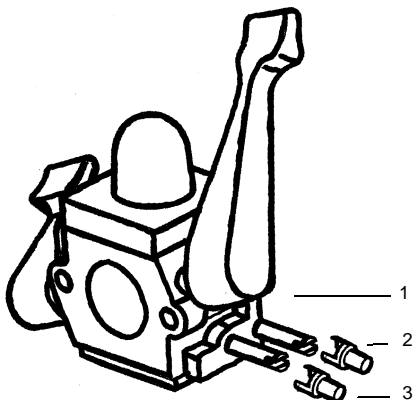

PARTS LIST NO. 530086890		WEED EATER® PARTS LIST	MODEL(s) BV200 LE	
DATE 1/29/03	Replaces 530086890 - 11/20/02		Note: Illustration may differ from actual model due to design changes	PAGE NO. 5

Carburetor Assembly Part Number 530071465 - (C1Q-W11)

4

5

Ref.	Part No.	Description
1.	530071465	Assy-Carb. Zama (C1Q-W11)
2.	530038479	Cap-Limiter (high) brown
3.	530038478	Cap-Limiter (low) tan
4.	530071475	Kit-Carb. Repair
5.	530071489	Kit-Dia. (GND-34)

Kit - Carburetor Assy # 530071632 - C1Q-W11C

Note: No Repair kits are available for this carburetor, please order the complete assembly part number 530-071632 (C1Q-W11C)