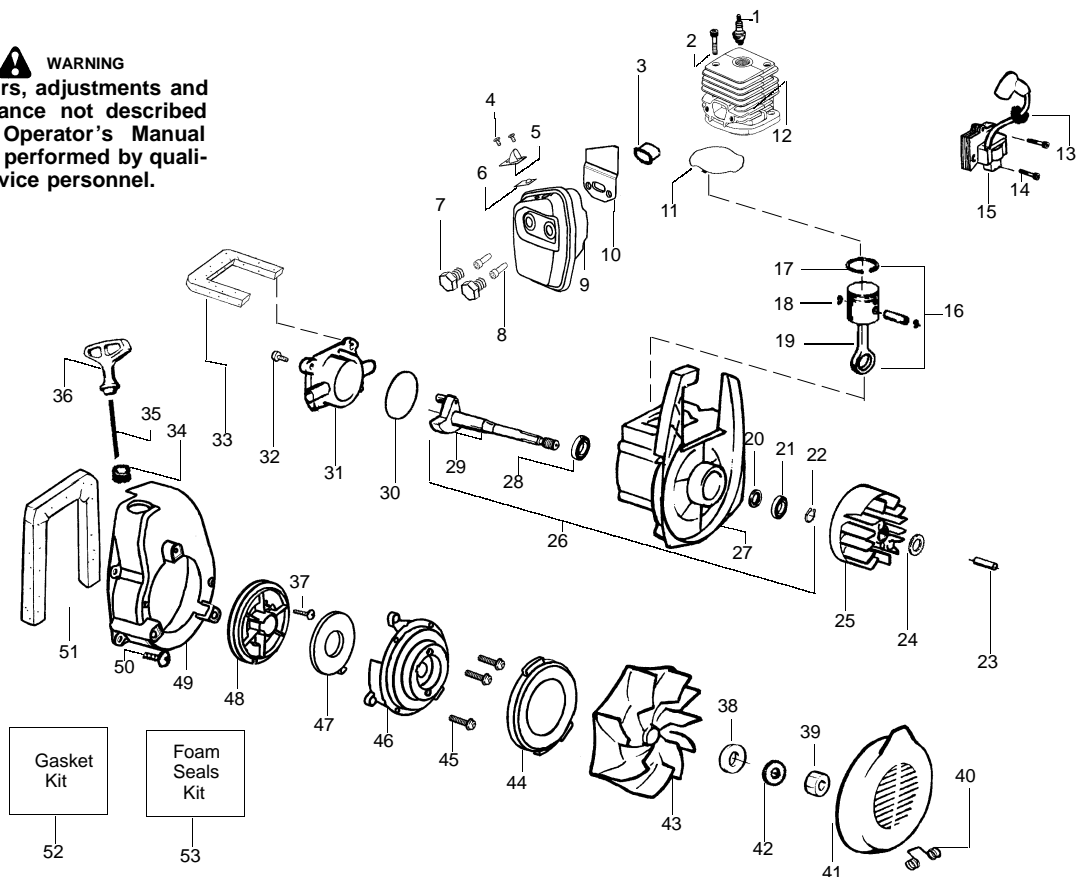

PARTS LIST NO. 530086890		WEED EATER® PARTS LIST	MODEL(S) BV200 LE	
DATE 1/29/03	Replaces 530086890 – 11/20/02		Note: Illustration may differ from actual model due to design changes	PAGE NO. 3

TYPE 1

WARNING
All repairs, adjustments and maintenance not described in the Operator's Manual must be performed by qualified service personnel.

Ref.	Part No.	Description	Ref.	Part No.	Description	Ref.	Part No.	Description
1.	952030249	Spark Plug (RCJ-6Y)	19.	530069945	Assy-Connecting Rod	35.	530071467	Kit-Rope
2.	530015953	Screw	20.	530019264	Seal-Crankcase	36.	530049488	Handle-Starter
3.	530055191	Insulator-Heat	21.	530055728	Bearing-Outer	37.	530016326	Screw-Rope
4.	530055240	Screw	22.	530015941	Retainer Ring-C'chaft	38.	530016279	Washer-Flat
5.	530055241	Deflector-Muffler	23.	530016190	Spacer-Flywheel	39.	530626605	Nut
6.	530071461	Kit-Spark Screen(incl. #4)	24.	530015149	Washer	40.	530402043	Spring-Return Cover
7.	530016369	Bolt-Muffler-external	25.	530039209	Assy-Flywheel	41.	530049313	Inlet Door
8.	530016341	Screw-Muffler-Internal	26.	530071456	Assy-Crankcase/Crank shaft (incl. 22,27,29)	42.	530016240	Washer-Belleville
9.	530071460	Kit-Muffler (incl. 4-6,8,10)	27.	530012440	Assy-Crankcase (Incl. 20,21,28)	43.	530069817	Assy-Impeller
10.	530071458	Gasket-Baffle (kit)	28.	530032125	Bearing-Inner	44.	530055106	Seal-Ring
11.	530071458	Gasket-Cylinder (kit)	29.	530012452	Assy-Crankshaft	45.	530016349	Screw
12.	530071457	Kit-Cylinder	30.	530071458	O-ring-C/case (kit)	46.	530055101	Housing-Pulley
13.	530019182	Grommet-Ign. Module	31.	530012443	Cover-Crankcase	47.	530042086	Spring-Starter
14.	530016357	Screw-Ignition Module	32.	530015810	Screw	48.	530071466	Kit-Starter Pulley
15.	530035505	Ignition Module	33.	530071459	Foam-219mm (kit)	49.	530055102	Fan Housing
16.	530071357	Kit-Piston (Incl. 17 & 18)	34.	530029182	Eyelet-Flange	50.	530015810	Screw
17.	530055120	Piston Ring				51.	530071459	Foam-365mm (kit)
18.	530015162	Retainer-Piston Pin				52.	530071458	Kit-Gasket
						53.	530071459	Kit-Foam Seals

✓ = NEW PART NUMBER FOR THIS IPL

★ = REFER TO THE SERVICE REFERENCE INDICATED FOR MORE INFORMATION. (LOCATED AT END OF IPL)