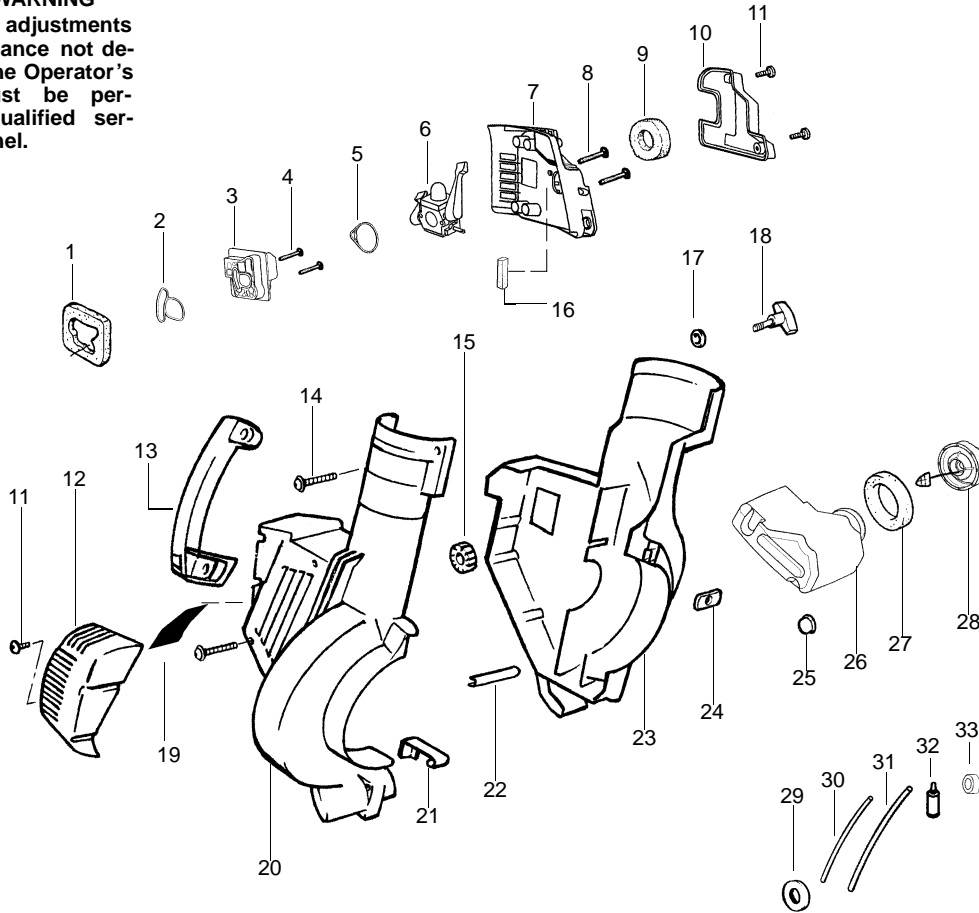

PARTS LIST NO. 530086890		WEED EATER® PARTS LIST	MODEL(s) BV200 LE	
DATE 1/29/03	Replaces 530086890 – 11/20/02		Note: Illustration may differ from actual model due to design changes	PAGE NO. 2

TYPE 2

WARNING

All repairs, adjustments and maintenance not described in the Operator's Manual must be performed by qualified service personnel.

Ref.	Part No.	Description	Ref.	Part No.	Description
1.	530071459	Air Dam (kit)	22.	530049617	Guide-Starter Rope
2.	530071458	Gasket-Adapter (kit)	23.	530056683	Housing-Left
3.	530035561	Carburetor Adaptor	24.	530016207	Nut
4.	530016309	Screw	25.	530036792	Isolator-Crankcase
5.	530071458	Gasket-Carburetor (kit)	26.	530049491	Assy-Fuel Tank
6.	---	Kit-Carb Ass'y.	27.	530049527	Gasket-Fuel Tank
	530071465	(C1Q-W11)	28.	530049386	Fuel Cap w/Retainer
	530071632	(C1Q-W11C)	29.	530049656	Grommet-Shroud
7.	530056629	Air Box	30.	530069247	Kit-Line Carb/Purge
8.	530015849	Screw-Carb.	31.	530069216	Kit-Line Tank/Purge
9.	530049383	Filter-Air	32.	530095646	Assy-Fuel Pick-up
10.	530056581	Cover-Air Filter	33.	530071459	Grommet-Fuel line (kit)
11.	530016349	Screw			Not Shown
12.	530056641	Guard-Muffler	★	530163806	Operator Manual
13.	530095469	Handle		530057414	Warning Decal
14.	530015886	Screw		530057215	Decal-Start Inst.
15.	530049323	Isolator			
16.	530071459	Foam 25.4mm (kit)			
17.	530015197	Nut			
18.	530016322	Knob-Tube Clamp			
19.	530071458	Reflector-Heat (kit)			
20.	530056682	Housing-Right			
21.	530402044	Spring-Cover Latch			

✓ = NEW PART NUMBER FOR THIS IPL

★ = REFER TO THE SERVICE REFERENCE INDICATED FOR MORE INFORMATION. (LOCATED AT END OF IPL)