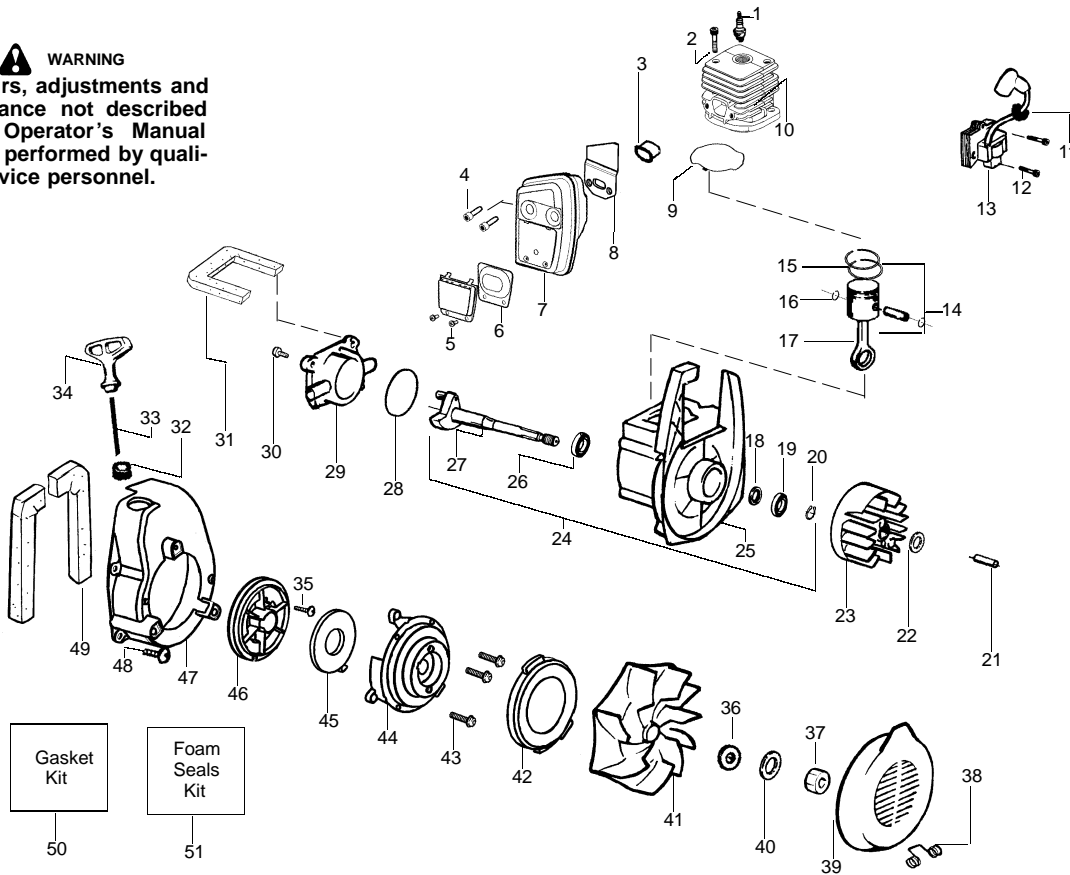

PARTS LIST NO. 530086890		WEED EATER® PARTS LIST	MODEL(s) BV200 LE	
DATE 1/29/03	Replaces 530086890 – 11/20/02		Note: Illustration may differ from actual model due to design changes	PAGE NO. 4

TYPE 2

WARNING
All repairs, adjustments and maintenance not described in the Operator's Manual must be performed by qualified service personnel.

Ref.	Part No.	Description	Ref.	Part No.	Description	Ref.	Part No.	Description
1.	952030249	Spark Plug (RCJ-6Y)	21.	530016190	Spacer-Flywheel	40.	530016279	Washer-Flat
2.	530015953	Screw	22.	530015149	Washer	41.	530069817	Assy-Impeller
3.	530055191	Insulator-Heat	23.	530039209	Assy-Flywheel	42.	530056625	Seal-Ring
4.	530016387	Screw-Muffler-Internal	24.	530071456	Assy-Crankcase/Crank shaft (incl. 20,25,27)	43.	530016349	Screw
5.	530015241	Screw	25.	530012492	Assy-Crankcase (Incl. 18,19,26)	44.	530055101	Housing-Pulley
6.	530071593	Kit-Spark Screen (incl. #5)	26.	530032125	Bearing-Inner	45.	530042086	Spring-Starter
7.	530071599	Kit-Muffler (incl. 4,5,6, & 8)	27.	530012452	Assy-Crankshaft	46.	530071466	Kit-Starter Pulley
8.	530071458	Gasket-Baffle (kit)	28.	530071458	O-ring-C/case (kit)	47.	530055102	Fan Housing
9.	530071458	Gasket-Cylinder (kit)	29.	530012443	Cover-Crankcase	48.	530015810	Screw
10.	530071457	Kit-Cylinder	30.	530015810	Screw	49.	530071459	Foam-182mm (kit)
11.	530019182	Grommet-Ign. Module	31.	530071459	Foam-219mm (kit)	50.	530071458	Kit-Gasket (page 2 incl. 2,5 & 19) (page 4 incl. 8,9, & 28)
12.	530016357	Screw-Ignition Module	32.	530029182	Eyelet-Flange	51.	530071459	Kit-Foam Seals (page 2 incl. 1,16, & 33) (page 4 incl. 31 & 49)
13.	530035505	Ignition Module	33.	530071467	Kit-Rope			
14.	530071357	Kit-Piston (Incl. 15 & 16)	34.	530049488	Handle-Starter			
15.	530055120	Piston Ring	35.	530016326	Screw-Rope			
16.	530015162	Retainer-Piston Pin	36.	530016240	Washer-Belleville			
17.	530069945	Assy-Connecting Rod	37.	530626605	Nut			
18.	530071615	Kit-Crankcase Seal	38.	530402043	Spring-Return Cover			
19.	530055728	Bearing-Outer	39.	530049313	Inlet Door			
20.	530015941	Retainer Ring-C'chaft						

✓ = NEW PART NUMBER FOR THIS IPL

* = REFER TO THE SERVICE REFERENCE INDICATED FOR MORE INFORMATION. (LOCATED AT END OF IPL)