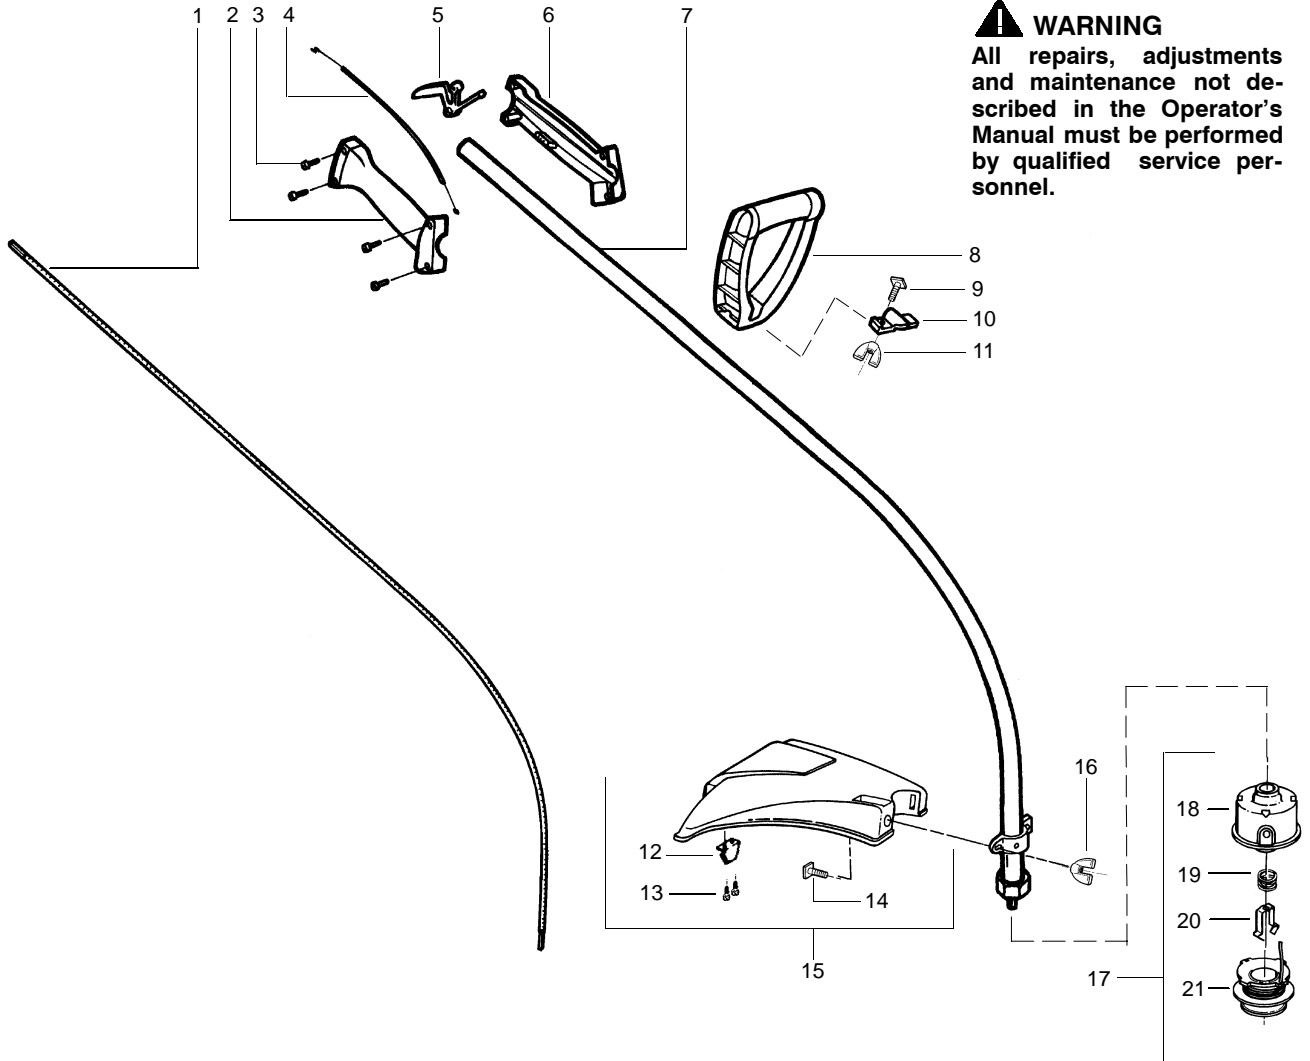

PARTS LIST NO. 530086255		WEED EATER® PARTS LIST	MODEL(s) FL21LE
DATE 11/27/02	Replaces 530086255 – 08/19/02		Note: Illustration may differ from actual model due to design changes

⚠ WARNING
All repairs, adjustments and maintenance not described in the Operator's Manual must be performed by qualified service personnel.

Ref.	Part No.	Description	Ref.	Part No.	Description
1.	530095613	Shaft-Flex	15.	530069686	Kit-Shield Assy (Incl. 12,13,14,16)
2.	530038581	Throttle Hsg. (Right)	16.	530016118	Wingnut-Handle/Shield
3. ✓	530016349	Screw-Throttle Hsg.	17.	952701676	Accy-W/E TNG 5 Cutting Head (Incl. 18-21)
4.	530071548	Assy-Throttle Cable	18.	530095770	Assy-Hub
5.	530038682	Trigger	19.	530401958	Spring-Compression
6.	530038580	Throttle Hsg. (Left)	20.	530401957	Clip-Retainer-Head
7.	530071425	Assy-Drive Shaft Hsg.	21.	952701678	Accy-W/E Spool w/Line
8.	530038708	Handle-Assist	Not Shown		
9.	530015820	Bolt-Handle/Shield	✓	530163366	Operator Manual
10.	530094742	Clamp-Handle		530054864	Decal-Start Instruction
11.	530016118	Wingnut-Handle/Shield		530055350	Decal-Shaft Warning
12.	530052287	Line Limiter			
13.	530015966	Screw-Line Limiter			
14.	530015820	Bolt-Handle/Shield			

✓ = NEW PART NUMBER FOR THIS IPL * = REFER TO THE SERVICE REFERENCE INDICATED FOR MORE INFORMATION. (LOCATED AT END OF IPL)

PARTS LIST NO. 530086255		WEED EATER® PARTS LIST	MODEL(S) FL21LE
DATE 11/27/02	Replaces 530086255 – 08/19/02		Note: Illustration may differ from actual model due to design changes

↙ = NEW PART NUMBER FOR THIS IPL

★ = REFER TO THE SERVICE REFERENCE INDICATED FOR MORE INFORMATION. (LOCATED AT END OF IPL)

PARTS LIST NO. 530086255		WEED EATER® PARTS LIST	MODEL(s) FL21LE
DATE 11/27/02	Replaces 530086255 – 08/19/02		Note: Illustration may differ from actual model due to design changes