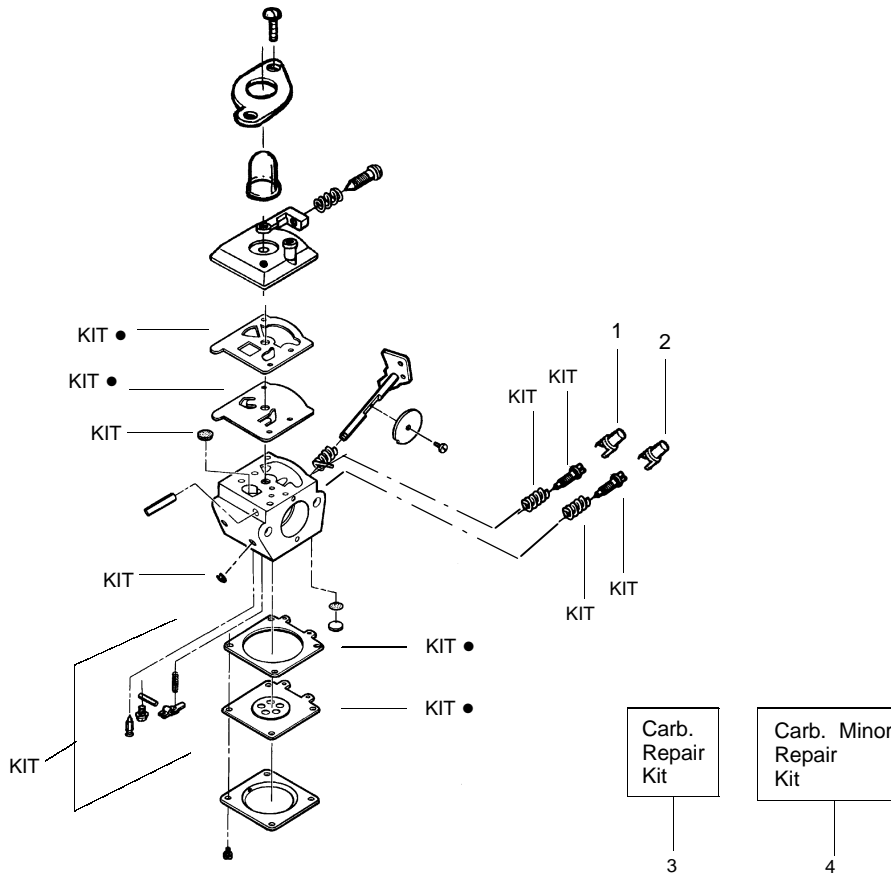

PARTS LIST NO. 530086255		WEED EATER® PARTS LIST	MODEL(s) FL21LE	
DATE 11/27/02	Replaces 530086255 – 08/19/02		Note: Illustration may differ from actual model due to design changes	PAGE NO. 3

Carburetor Assembly Kit #530071443-C1U-W10

Ref.	Part No.	Description
1.	530038478	Limiter Cap (low)
2.	530038479	Limiter Cap (high)
3.	530071517	Kit-Carburetor Repair (KIT=Indicates Contents)
4.	530071442	Kit-Carburetor Minor Repair (• = Indicates Contents)

Kit - Carburetor Assembly No. 530071628 - C1U-W10B

Note: No Repair kits are available for this carburetor, please order the complete assembly part number 530-071628 (C1U-W10B)

✓ = NEW PART NUMBER FOR THIS IPL

★ = REFER TO THE SERVICE REFERENCE INDICATED FOR MORE INFORMATION. (LOCATED AT END OF IPL)