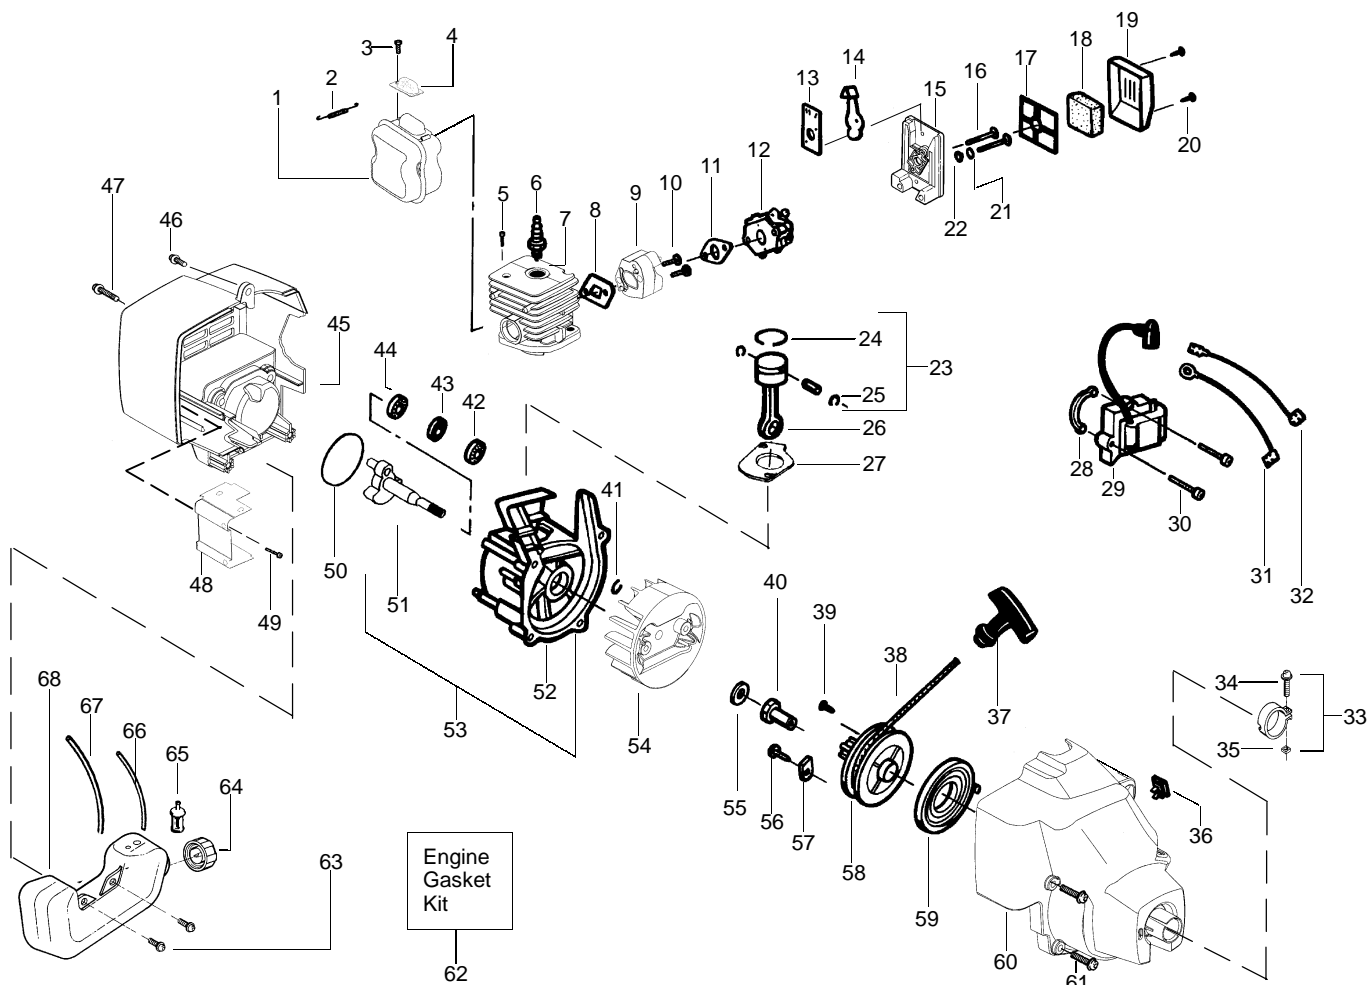

PARTS LIST NO. 530086255		WEED EATER® PARTS LIST	MODEL(s) FL21LE
DATE 11/27/02	Replaces 530086255 – 08/19/02		Note: Illustration may differ from actual model due to design changes

⚠ WARNING
All repairs, adjustments and maintenance not described in the Operator's Manual must be performed by qualified service personnel.

Ref.	Part No.	Description	Ref.	Part No.	Description
1.	530095613	Shaft-Flex	15.	530069686	Kit-Shield Assy (Incl. 12,13,14,16)
2.	530038581	Throttle Hsg. (Right)	16.	530016118	Wingnut-Handle/Shield
3. ✓	530016349	Screw-Throttle Hsg.	17.	952701676	Accy-W/E TNG 5 Cutting Head (Incl. 18-21)
4.	530071548	Assy-Throttle Cable	18.	530095770	Assy-Hub
5.	530038682	Trigger	19.	530401958	Spring-Compression
6.	530038580	Throttle Hsg. (Left)	20.	530401957	Clip-Retainer-Head
7.	530071425	Assy-Drive Shaft Hsg.	21.	952701678	Accy-W/E Spool w/Line
8.	530038708	Handle-Assist	Not Shown		
9.	530015820	Bolt-Handle/Shield	✓	530163366	Operator Manual
10.	530094742	Clamp-Handle		530054864	Decal-Start Instruction
11.	530016118	Wingnut-Handle/Shield		530055350	Decal-Shaft Warning
12.	530052287	Line Limiter			
13.	530015966	Screw-Line Limiter			
14.	530015820	Bolt-Handle/Shield			

✓ = NEW PART NUMBER FOR THIS IPL * = REFER TO THE SERVICE REFERENCE INDICATED FOR MORE INFORMATION. (LOCATED AT END OF IPL)

PARTS LIST NO. 530086255		WEED EATER® PARTS LIST	MODEL(S) FL21LE
DATE 11/27/02	Replaces 530086255 – 08/19/02		Note: Illustration may differ from actual model due to design changes

↙ = NEW PART NUMBER FOR THIS IPL

★ = REFER TO THE SERVICE REFERENCE INDICATED FOR MORE INFORMATION. (LOCATED AT END OF IPL)

PARTS LIST NO. 530086255		WEED EATER® PARTS LIST	MODEL(s) FL21LE
DATE 11/27/02	Replaces 530086255 – 08/19/02		Note: Illustration may differ from actual model due to design changes