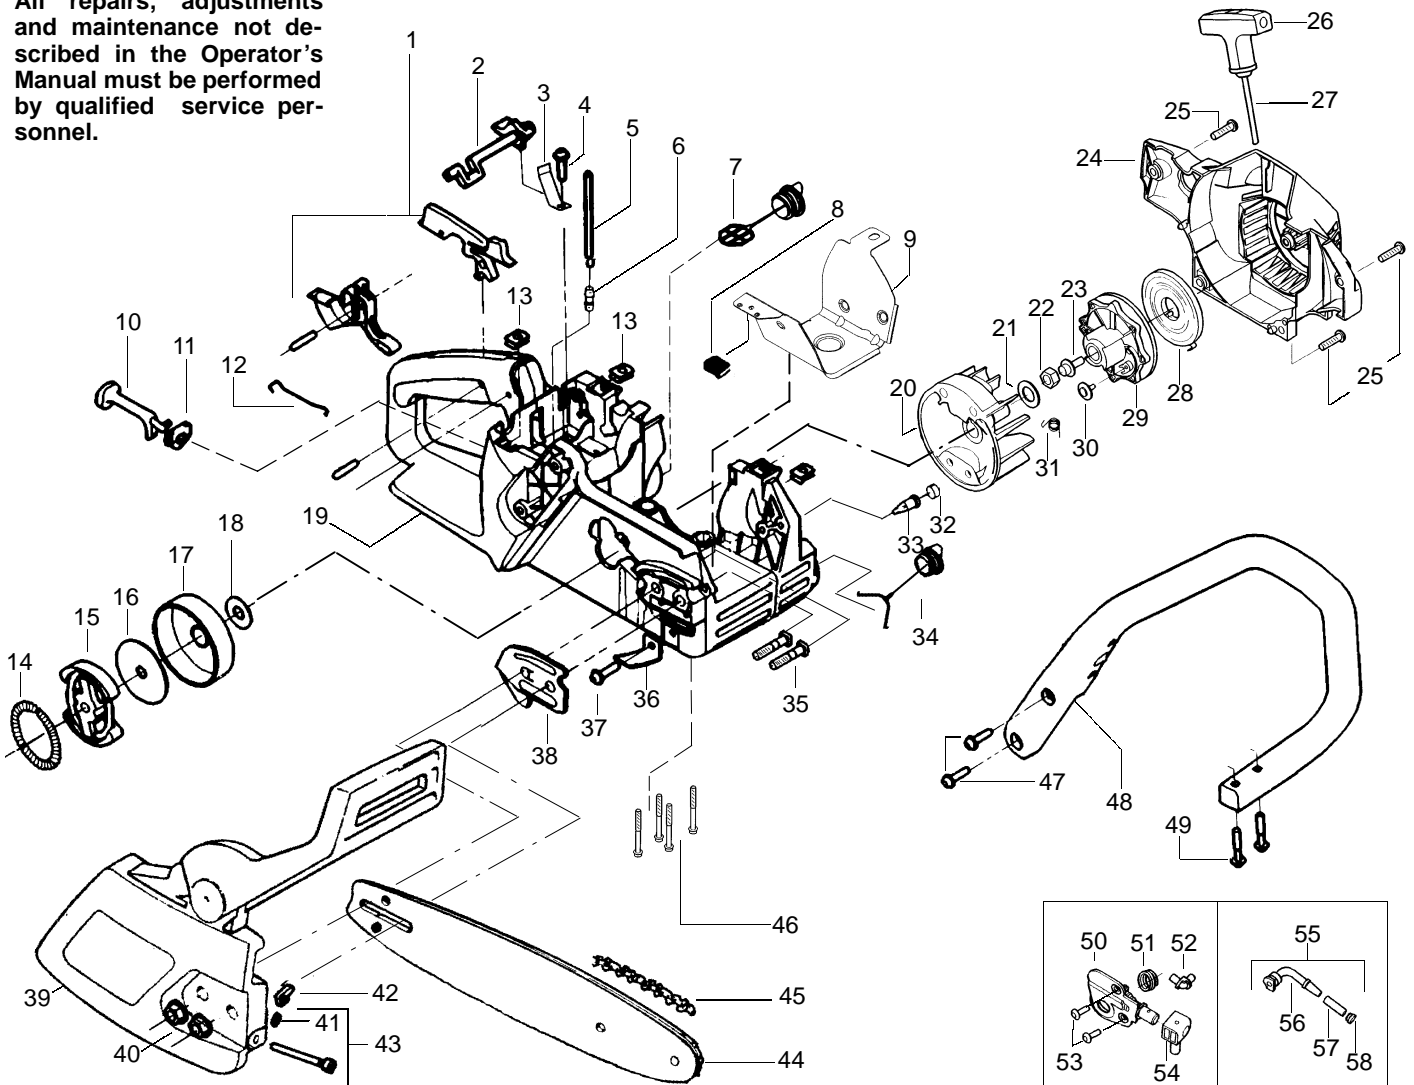

PARTS LIST NO. 530086187		Poulan® PARTS LIST	CHAIN SAW MODEL(s) 2175 LE
DATE 11/25/02	Replaces 530086187 - 7/26/02		Note: Illustration may differ from actual model due to design changes

WARNING
All repairs, adjustments and maintenance not described in the Operator's Manual must be performed by qualified service personnel.

✓ = NEW PART NUMBER FOR THIS IPL * = REFER TO THE SERVICE REFERENCE INDICATED FOR MORE INFORMATION. (LOCATED AT END OF IPL)

PARTS LIST NO. 530086187		Poulan® PARTS LIST	CHAIN SAW MODEL(S) 2175 LE
DATE 11/25/02	Replaces 530086187 – 7/26/02		Note: Illustration may differ from actual model due to design changes