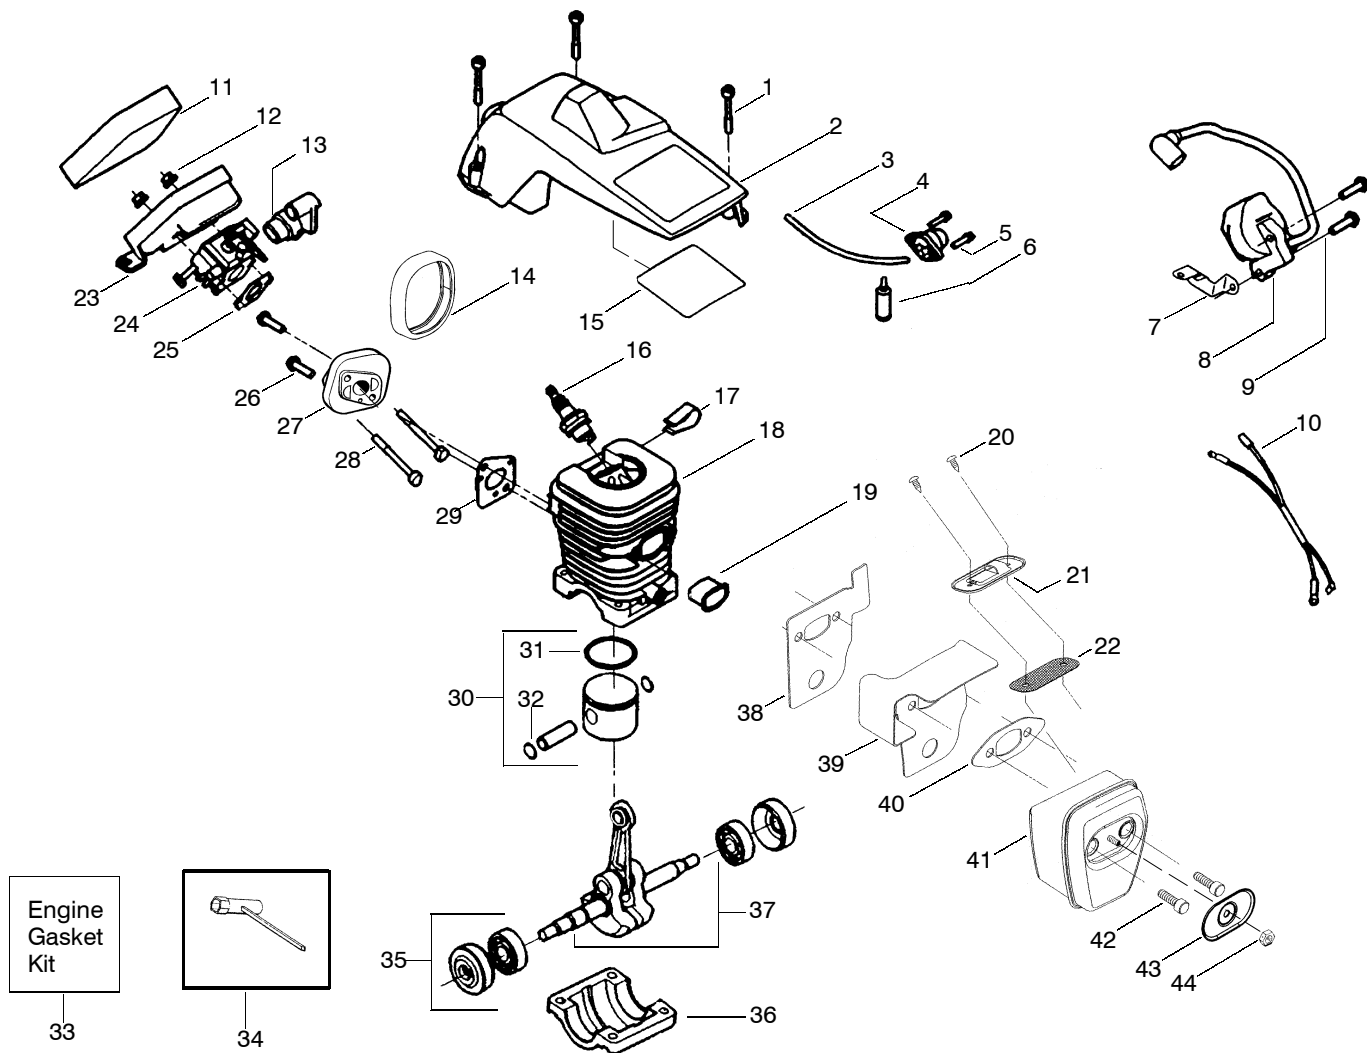

PARTS LIST NO. 530086187		Poulan® PARTS LIST	CHAIN SAW MODEL(S) 2175 LE	
DATE 11/25/02	Replaces 530086187 – 7/26/02		Note: Illustration may differ from actual model due to design changes	PAGE NO. 2

Ref.	Part No.	Description	Ref.	Part No.	Description	Ref.	Part No.	Description
1.	530016153	Screw	18.	530071412	Kit-Cylinder	33.	530069608	Kit-Engine Gasket (Incl. 25, 29 & 40)
2.	530055639	Assy-Cylinder Shield (includes # 15)	19.	530037652	Insulator-Heat	34.	530031163	Bar Wrench
3.	530069247	Kit-Fuel Line (Small)	20.	530016351	Screw-Outlet cover	35.	530056363	Assy-Seal & Bearing
4.	530047213	Assy-Air Purge	21.	530055759	Cover - Outlet	36.	530037935	Cap-Crankcase
5.	530015780	Screw	22.	530071413	Kit-Spark Arrestor (Incl. 20,21)	37.	530047062	Assy-Crankshaft
6.	530095646	Assy-Fuel Pick-up	23.	530037804	Air Filter Housing	38.	530054885	Backplate
7.	530047442	Strap-Ground	24.	---	Kit-Carburetor (WT-600)	39.	530054880	Guide-Outlet
8.	530039198	Ignition Module		530071410	(WT-637)	40.	530069608	Gasket-Muffler
9.	530015814	Screw	25.	530069608	Gasket-Carb.	41.	530054886	Assy-Muffler (Incl. 38-40,42)
10.	530052296	Assy-Wire Harness	26.	530016386	Screw	42.	530016338	Bolt-Muffler
11.	530037793	Foam-Air Filter	27.	530049700	Carb. Adapter	43.	530055586	Cover-Bolt
12.	530016101	Nut	28.	530016187	Screw	44.	530016359	Nut-Brass
13.	530035526	Grommet-Carb Adjust	29.	530069608	Gasket-Carb Adaptor		Not Shown	
14.	530054144	Seal-Carb Adapter	30.	530071408	Kit-Piston (Incl. 31 & 32)	✓	530163634	Operator Manual
15.	530055698	Reflector-Heat	31.	530038729	Ring-Piston			
16.	952030150	Spark Plug (RCJ-7Y)	32.	530015697	Retainer-Piston Pin			
17.	530016136	Clip-High Tension Lead						

✓ = NEW PART NUMBER FOR THIS IPL   * = REFER TO THE SERVICE REFERENCE INDICATED FOR MORE INFORMATION. (LOCATED AT END OF IPL)
● = THESE PARTS ARE ILLUSTRATED FOR CLARITY. ORDER COMPLETE ASSEMBLY.