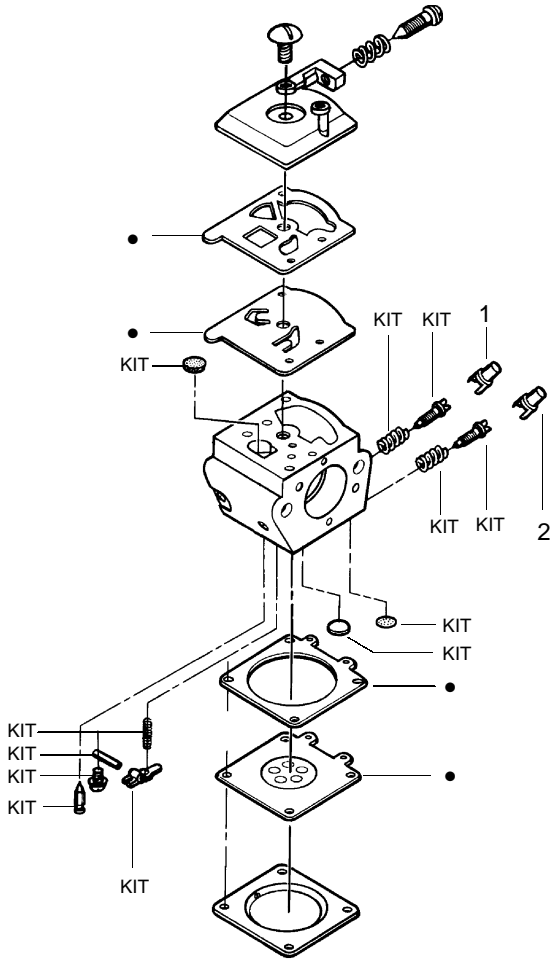

PARTS LIST NO. 530086187		Poulan® PARTS LIST	CHAIN SAW MODEL(S) 2175 LE	
DATE 11/25/02	Replaces 530086187 – 7/26/02		Note: Illustration may differ from actual model due to design changes	PAGE NO. 3

Carburetor Assembly – WT600 – #530071410

Carb.
Repair
Kit

Gasket/
Dia.
Kit

3

4

Ref.	Part No.	Description
1.	530038479	Limiter Cap–High
2.	530038478	Limiter Cap–Low
3.	530069826	Carburetor Repair Kit (KIT= Indicates Contents)
4.	530069844	Gasket Diaphragm Kit (● Indicates Contents)

Kit - Carburetor Assembly No. 530071622 - WT-637

Note: No Repair kits are available for this carburetor, please order the complete assembly part number 530-071622 - WT-637

✓ = NEW PART NUMBER FOR THIS IPL   * = REFER TO THE SERVICE REFERENCE INDICATED FOR MORE INFORMATION. (LOCATED AT END OF IPL)
● = THESE PARTS ARE ILLUSTRATED FOR CLARITY. ORDER COMPLETE ASSEMBLY.