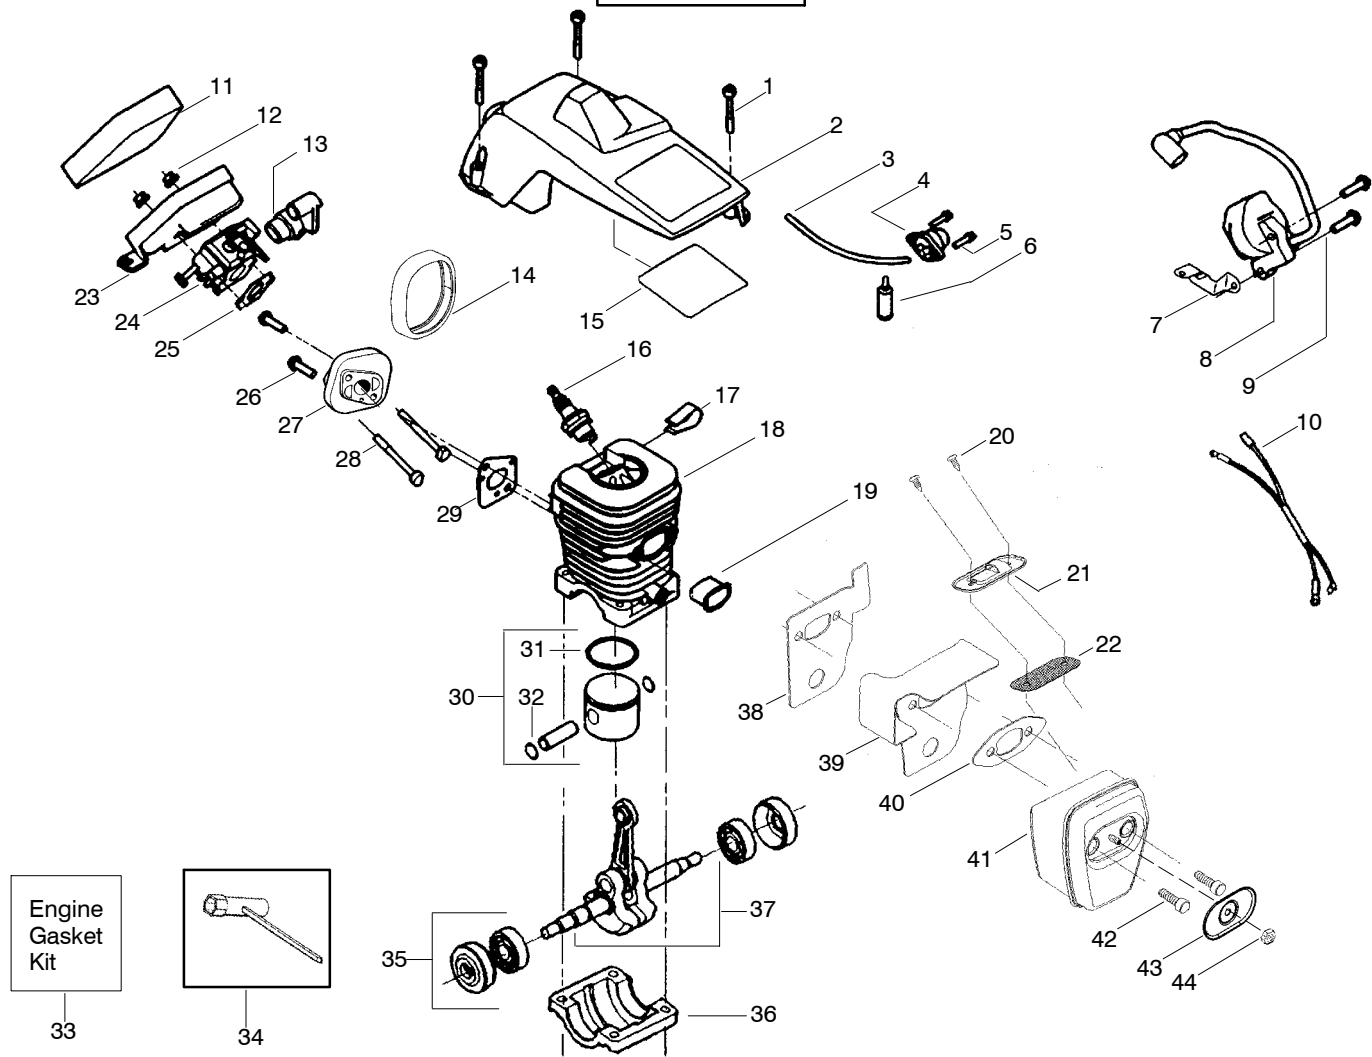

PARTS LIST NO. 530086185		Poulan® PARTS LIST	CHAIN SAW MODEL(S) 1950 LE	
DATE 1/05/04	Replaces 530086185 - 1/07/03		Note: Illustration may differ from actual model due to design changes	PAGE NO. 3

TYPE 1

Ref.	Part No.	Description	Ref.	Part No.	Description	Ref.	Part No.	Description
1.	530016153	Screw	17.	530016136	Clip-High Tension Lead	32.	530015697	Retainer-Piston Pin
2.	530055637	Assy-Cylinder Shield (includes # 15)	18.	530071412	Kit-Cylinder	33.	530069608	Kit-Engine Gasket (Incl. 25, 29 & 40)
3.	530069247	Kit-Fuel Line (Small)	19.	530037652	Insulator-Heat	34.	530031163	Bar Wrench
4.	530047213	Assy-Air Purge	20.	530016351	Screw-Outlet cover	35.	530056363	Assy-Seal & Bearing
5.	530015780	Screw	21.	530055759	Cover - Outlet	36.	530037935	Cap-Crankcase
6.	530095646	Assy-Fuel Pick-up	22.	530071413	Kit-Spark Arrestor (Incl. 20,21)	37.	530047062	Assy-Crankshaft
7.	530047442	Strap-Ground	23.	530037804	Air Filter Housing	38.	530054885	Backplate
8.	530039198	Ignition Module	24.	---	Kit-Carburetor (WT-600)	39.	530054880	Guide-Outlet
9.	530015814	Screw		530071410	(WT-637)	40.	530069608	Gasket-Muffler
10.	530052296	Assy-Wire Harness		530071622	Gasket-Carb.	41.	530054886	Assy-Muffler (Incl. 22, 38-40)
11.	530037793	Foam-Air Filter	25.	530069608	Screw	42.	530016338	Bolt-Muffler
12.	530016101	Nut	26.	530016386	Carb. Adapter	43.	530055586	Cover-Bolt
13.	530035526	Grommet-Carb Adjust	27.	530049700	Screw	44.	530016359	Nut-Brass
14.	530054144	Seal-Carb Adapter	28.	530016187	Gasket-Carb Adaptor			Not Shown
15.	530055698	Reflector-Heat	29.	530069608	Kit-Piston (Incl. 31 & 32)			
16.	952030150	Spark Plug (RCJ-7Y)	30.	530071408	Ring-Piston			
			31.	530038729				
								530163676 Operator Manual

✓ = NEW PART NUMBER FOR THIS IPL   * = REFER TO THE SERVICE REFERENCE INDICATED FOR MORE INFORMATION. (LOCATED AT END OF IPL)
● = THESE PARTS ARE ILLUSTRATED FOR CLARITY. ORDER COMPLETE ASSEMBLY.