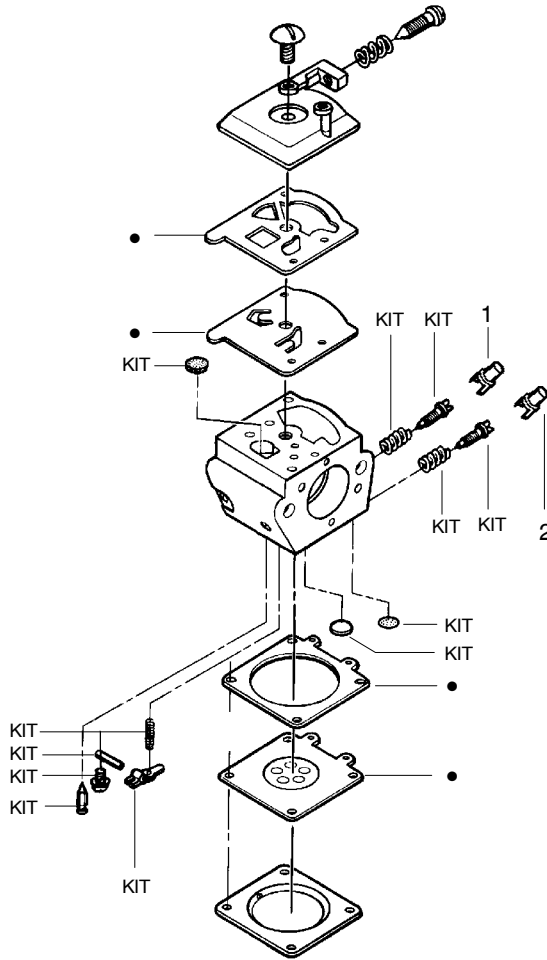

PARTS LIST NO. 530086185		Poulan® PARTS LIST	CHAIN SAW MODEL(S) 1950 LE	
DATE 1/05/04	Replaces 530086185 - 1/07/03		Note: Illustration may differ from actual model due to design changes	PAGE NO. 5

Carburetor Assembly – WT600 – #530071410

Carb. Repair Kit
3

Gasket/Dia. Kit
4

Ref.	Part No.	Description
1.	530038479	Limiter Cap – High
2.	530038478	Limiter Cap – Low
3.	530069826	Carburetor Repair Kit (KIT= Indicates Contents)
4.	530069844	Gasket Diaphragm Kit (● Indicates Contents)

Kit - Carburetor Assembly No. 530071622 - WT-637
Kit - Carburetor Assembly No. 530071820 - W-20
Kit - Carburetor Assembly No. 530071821 - WT-662

Note: No Repair kits are available for this carburetor, please order the complete assembly part number 530-071622 - WT-637

✓ = NEW PART NUMBER FOR THIS IPL   * = REFER TO THE SERVICE REFERENCE INDICATED FOR MORE INFORMATION. (LOCATED AT END OF IPL)
● = THESE PARTS ARE ILLUSTRATED FOR CLARITY. ORDER COMPLETE ASSEMBLY.