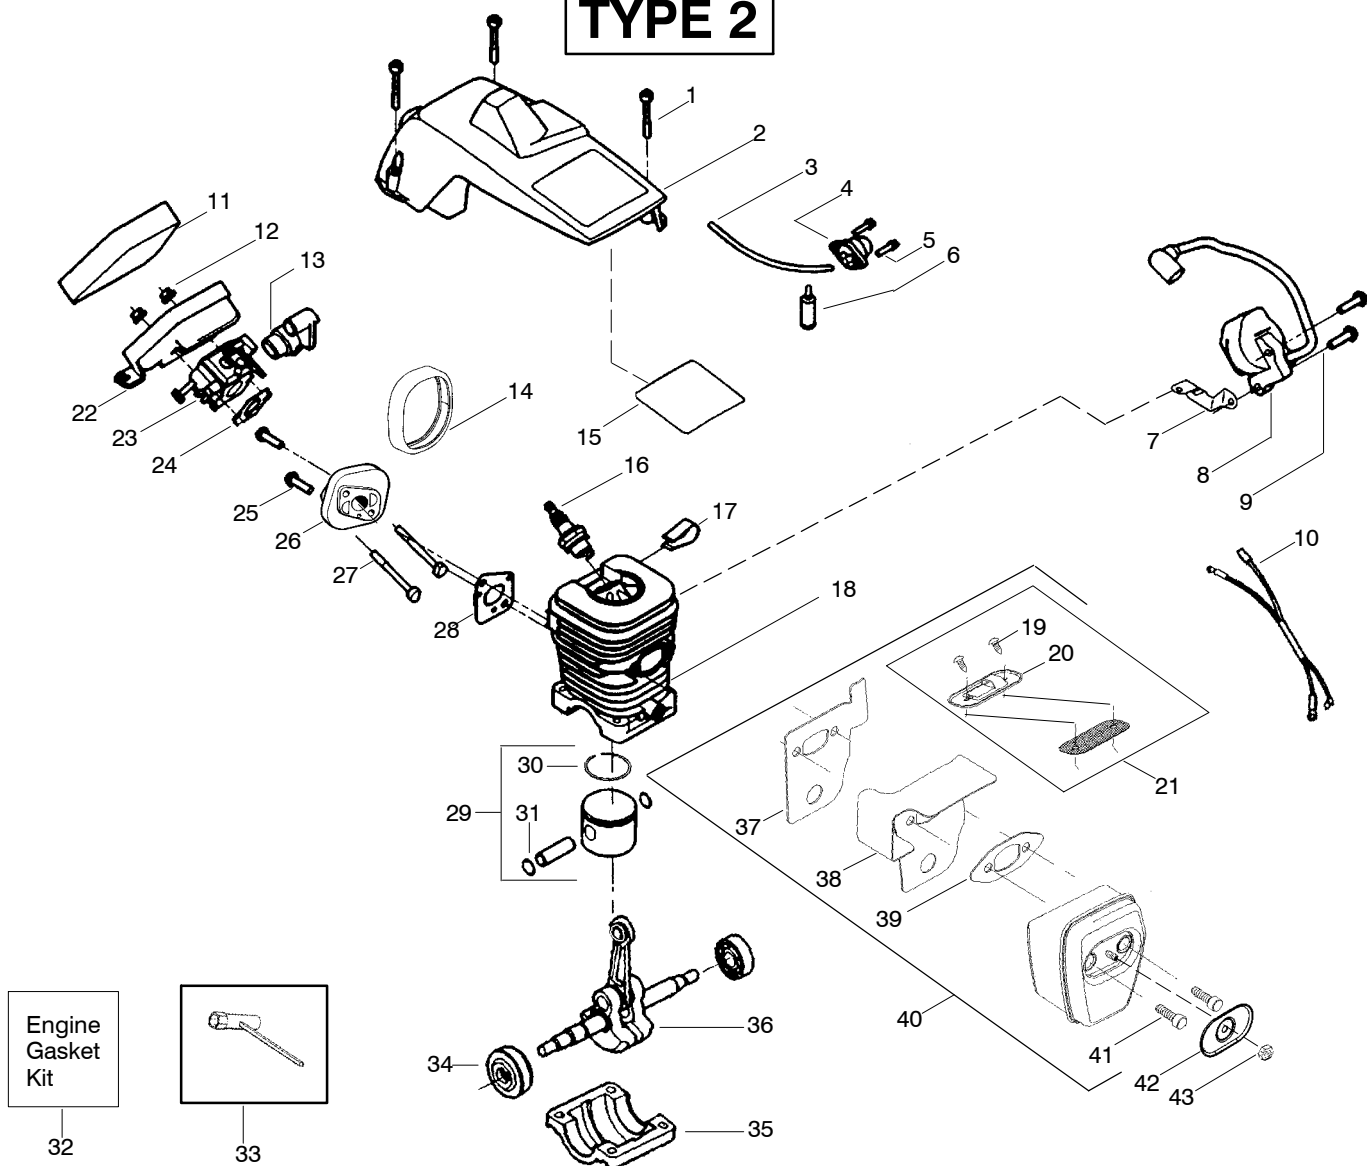

PARTS LIST NO. 530086185		Poulan® PARTS LIST	CHAIN SAW MODEL(S) 1950 LE	
DATE 1/05/04	Replaces 530086185 - 1/07/03		Note: Illustration may differ from actual model due to design changes	PAGE NO. 4

TYPE 2

Ref.	Part No.	Description	Ref.	Part No.	Description	Ref.	Part No.	Description
1.	530016153	Screw	18.	530012550	Cylinder	32.	530069608	Kit-Engine Gasket (Incl. 24, 28 & 39)
2.	530055637	Assy-Cylinder Shield (includes # 15)	19.	530016351	Screw-Outlet cover	33.	530031163	Bar Wrench
3.	530069247	Kit-Fuel Line (Small)	20.	530055759	Cover - Outlet	34.	530056363	Assy-Seal & Bearing
4.	530047213	Assy-Air Purge	21.	530071413	Kit-Spark Arrestor (Incl. 19,20)	35.	530037935	Cap-Crankcase
5.	530015780	Screw	22.	530057480	Air Filter Housing	36.	530047062	Assy-Crankshaft
6.	530095646	Assy-Fuel Pick-up	23.	---	Kit-Carburetor (Zama-W-20) (Walbro-WT-662)	37.	530054885	Backplate
7.	530047442	Strap-Ground	24.	530071820	Gasket-Carb. (kit)	38.	530054880	Guide-Outlet
8.	530039198	Ignition Module	25.	530016386	Screw	39.	530069608	Gasket-Muffler(kit)
9.	530015814	Screw	26.	530049700	Carb. Adapter	40.	530054886	Assy-Muffler (Incl. 37-39,41)
10.	530052296	Assy-Wire Harness	27.	530016187	Screw	41.	530016338	Bolt-Muffler
11.	530037793	Foam-Air Filter	28.	530069608	Gasket- Adaptor(kit)	42.	530055586	Cover-Bolt
12.	530016101	Nut	29.	530071408	Kit-Piston (Incl. 30 & 31)	43.	530016359	Nut-Brass
13.	530035526	Grommet-Carb Adjust	30.	530038729	Ring-Piston			
14.	530054144	Seal-Carb Adapter	31.	530015697	Retainer-Piston Pin			
15.	530055698	Reflector-Heat						
16.	952030150	Spark Plug (RCJ-7Y)						
17.	530016136	Clip-High Tension Lead						

✓ = NEW PART NUMBER FOR THIS IPL   * = REFER TO THE SERVICE REFERENCE INDICATED FOR MORE INFORMATION. (LOCATED AT END OF IPL)
● = THESE PARTS ARE ILLUSTRATED FOR CLARITY. ORDER COMPLETE ASSEMBLY.