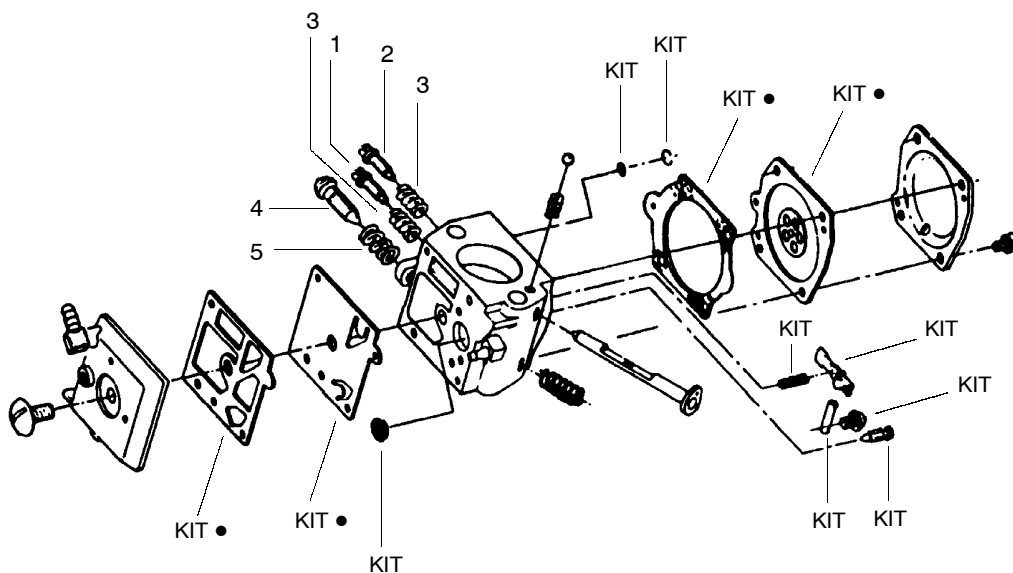

PARTS LIST NO. 530085495		POULAN PRO® PARTS LIST	Chain Saw Model(s): 380	
DATE 1/14/99	REPLACES 530085495-4/14/97		Note: Illustration may differ from actual model due to design changes	PAGE NO. 4

Carburetor Assembly - 530069895 HDA - #137

Carb.
Repair Kit
6

Gasket/
Diaphragm
Kit
7

KEY NO.	PART NO.	DESCRIPTION
1.	530035449	Needle (Low)
2.	530035448	Needle (High)
3.	530035243	Needle Adjust Spring
4.	530035238	Idle Adjust Screw
5.	530035242	Idle Adjust Spring
6.	530069849	Carburetor Repair Kit (KIT=Contents)
7.	530069844	Gasket/Diaphragm Kit (●=Contents)

OPTIONAL ACCESSORY BARS & CHAINS

BAR INFORMATION				
PART NO.	BAR LENGTH	NOSE	PITCH	GAUGE
952044560	16"	SNR	3/8"	.050"
952044565	18"	SNR	3/8"	.050"
952044702	20"	HT	3/8"	.050"
952044701	20"	SN	3/8"	.050"
952044564	24"	SNR	3/8"	.050"
952044700	28"	SNR	3/8"	.050"

CHAINS WHEN CUT FROM BULK USE	
TYPE	DRIVE LENGTHS
72L	60
72L	66
72L	70
72L	70
72L	84
72L	90