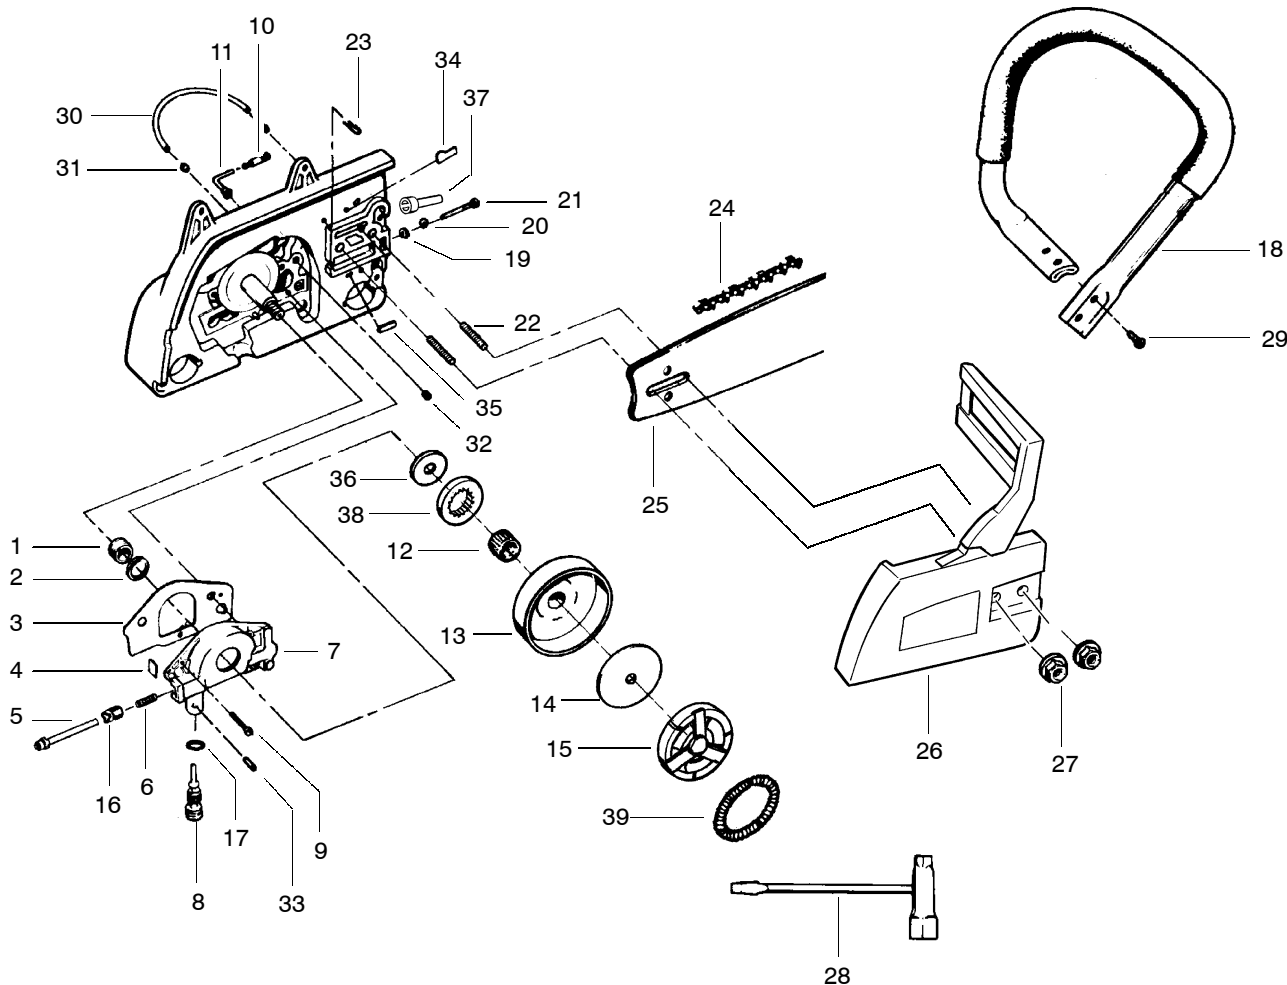

✓ = NEW PART NUMBER FOR THIS IPL * = REFER TO THE SERVICE REFERENCE INDICATED FOR MORE INFORMATION. (LOCATED AT END OF IPL)
● = THESE PARTS ARE ILLUSTRATED FOR CLARITY. ORDER COMPLETE ASSEMBLY.

PARTS LIST NO. 530085495		POULAN PRO® PARTS LIST	Chain Saw Model(s): 380
DATE 1/14/99	REPLACES 530085495-4/14/97		Note: Illustration may differ from actual model due to design changes

PARTS LIST NO. 530085495		POULAN PRO® PARTS LIST	Chain Saw Model(s): 380
DATE 8/30/00	REPLACES 530085495-1/14/99		Note: Illustration may differ from actual model due to design changes

KEY NO.	PART NO.	DESCRIPTION	KEY NO.	PART NO.	DESCRIPTION
1	530027140	Worm Gear	24	952051266	Chain-20"(72L)
2	530019147	Seal	25	952044561	Bar-20"-SNR
3	530069487	Gasket Kit	26	952069321	Chain Brake Kit
4	530027128	Dust Plug	27	530015251	Nut
5	530014204	Plunger	28	-	Scrench
6	530027126	Spring		530031135	Silver finish - (1/2" x 3/4')
7	530069218	Oil Pump Ass'y.		530031146	Gold finish - (9/16" x 3/4')
8	530015873	Oiler Adjustment Screw	29	530016058	Screw
9	530015871	Screw	30	530021061	Oiler Discharge Line
10	530027272	Oil Pickup & Filter	31	530002464	Oiler Discharge Sleeve
11	530027192	Oiler Intake Line	32	530015422	Tubing Nut
12	530032049	Clutch Bearing	33	530015752	Oiler Adjustment Pin
13	530048083	Drum Sprocket	34	530027222	Chain Pad - Top
14	530027161	Clutch Plate	35	530027223	Chain Pad
15	530049418	Clutch Ass'y.	36	530015733	Thrust Washer
16	530027129	Oiler Gear Spur	37	530029236	Crankcase Plug
17	530019079	"O" Ring	38	530048098	Rim Floating (3/8)
18	530047163	Handlebar Ass'y.	39	530027160	Spring - Clutch
19	530023064	Bar Adjusting Pin			
20	530038593	Retainer			
21	530016110	Screw			
22	530016238	Bar Stud			
23	530015108	Vent Pin			