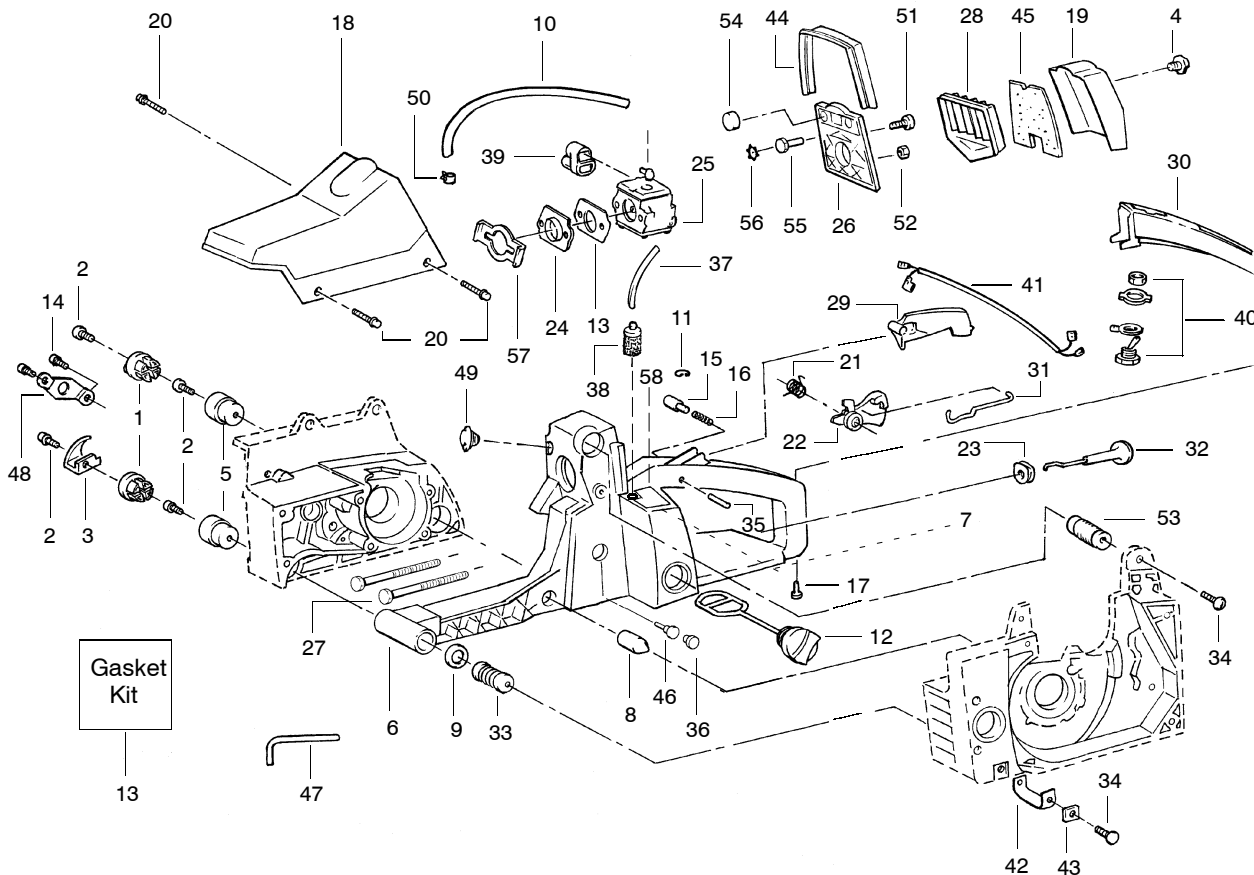

PARTS LIST NO. 530085495		POULAN PRO® PARTS LIST	Chain Saw Model(s): 380	
DATE 1/14/99	REPLACES 530085495-4/14/97		Note: Illustration may differ from actual model due to design changes	PAGE NO. 2

KEY NO.	PART NO.	DESCRIPTION	KEY NO.	PART NO.	DESCRIPTION
1	530027732	Retainer-Chain Catcher	29	530027135	Throttle Lockout
2	530016057	Screw	30	530049257	Rear Handle Cover
3	530027733	Chain Catcher	31	530027073	Throttle Wire
4	530049248	Knob-Carb. Cover	32	530027075	Choke Knob
5	530042080	Lower Isolator	33	530069384	Isolator Kit
6	530069894	Rear Handle & Fuel Tank	34	530015871	Screw
7	530019192	Seal Carb. Cover-Left	35	530015701	Dowel Pin
8	530027187	Isolator Limiter	36	530038264	Plug-Bronze Vent
9	530015123	Washer	37	530069910	Fuel Line Kit
10	530069897	Impulse Line Kit	38	530091878	Fuel Filter Ass'y.
11	530015702	"C" Clip	39	530049265	Carb. Grommet
12	530010845	Fuel Cap Ass'y. (Incl. "O" Ring)	40	530069225	Switch Kit
13	530069891	Gasket Kit	41	530027138	Lead Wire Ass'y.
14	530015875	Screw	42	530037104	AV Strap
15	530029666	Throttle Lock	43	530037012	Strap Retainer Plate
16	530024772	Throttle Lock Spring	44	530049739	Sound Strip
17	530015716	Screw	45	530049684	Sound Foam
18	530049271	Cylinder Shield	46	530026119	Check Valve
19	530069896	Carb. Cover Ass'y.	47	530031159	Hex Wrench 5/32
20	530015650	Screw	48	530029347	Bracket
21	530027134	Trigger Latch Spring	49	530025922	Plug-Air Box
22	530027133	Throttle Trigger	50	530027341	Clamp
23	530036053	Grommet	51	530015598	Screw-Air Filter Base
24	530049465	Bracket-Intake	52	530049561	Nut-Air Filter
25	530069895	Carburetor Kit	53	530047334	Cylinder Mount Ass'y.
26	530049260	Air Filter Base	54	530027399	Bumper
27	530049562	Carb. Mounting Stud	55	530015839	Screw-Carb Knob
28	-	Air Filter	56	530016199	Retaining Ring
	503553902	Non-Woven	57	530049273	Bracket-Carb Stud
	503553901	Nylon Mesh	58	530019191	Seal Carb Cover-Right