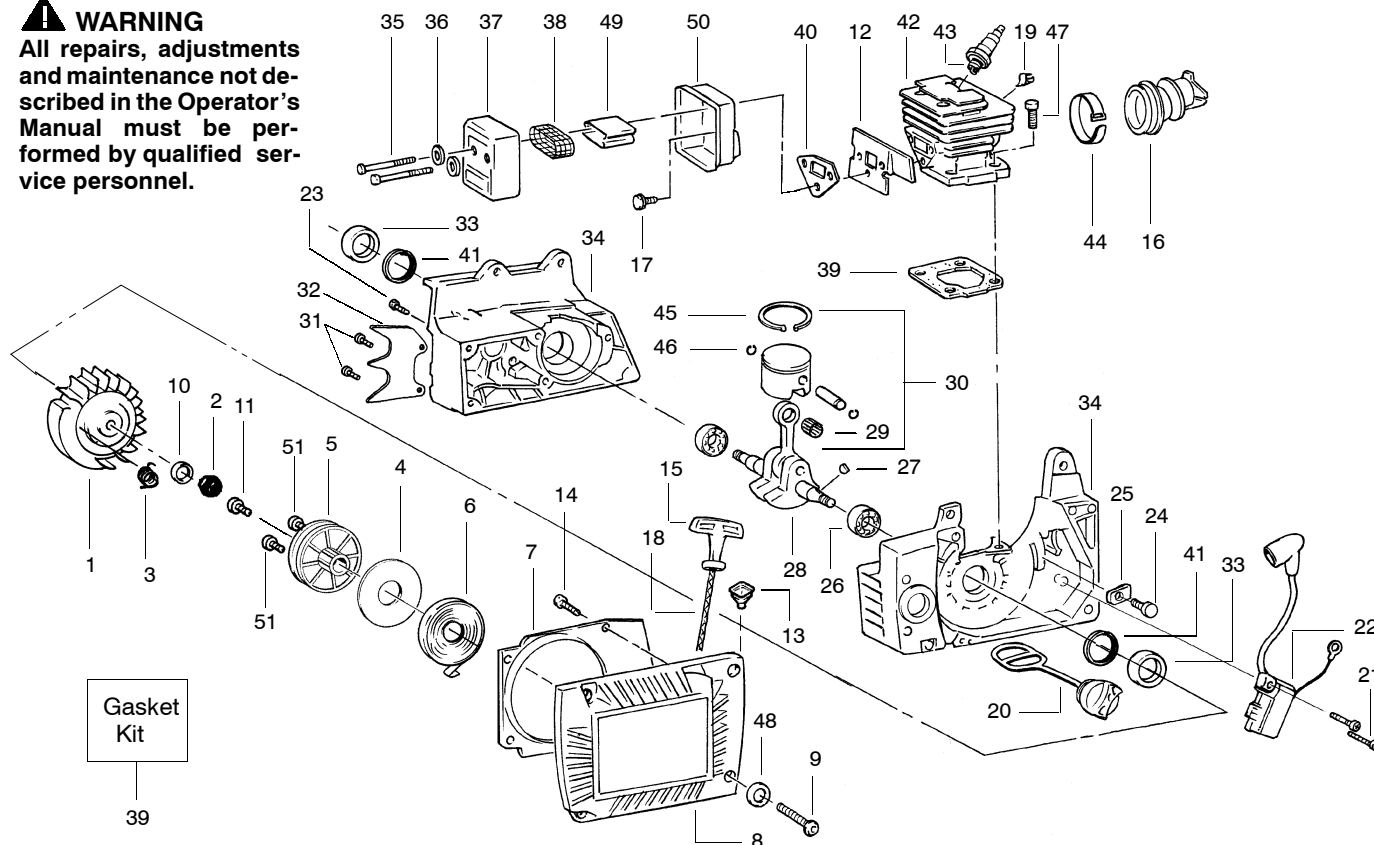

PARTS LIST NO. 530085495		POULAN PRO® PARTS LIST	Chain Saw Model(s): 380
DATE 8/30/00	REPLACES 530085495-1/14/99		Note: Illustration may differ from actual model due to design changes

WARNING
All repairs, adjustments and maintenance not described in the Operator's Manual must be performed by qualified service personnel.

PARTS LIST NO. 530085495		POULAN PRO® PARTS LIST	Chain Saw Model(s): 380
DATE 8/30/00	REPLACES 530085495-1/14/99		Note: Illustration may differ from actual model due to design changes

KEY NO.	PART NO.	DESCRIPTION	KEY NO.	PART NO.	DESCRIPTION
1	530027140	Worm Gear	24	952051266	Chain-20"(72L)
2	530019147	Seal	25	952044561	Bar-20"-SNR
3	530069487	Gasket Kit	26	952069321	Chain Brake Kit
4	530027128	Dust Plug	27	530015251	Nut
5	530014204	Plunger	28	-	Scrench
6	530027126	Spring		530031135	Silver finish - (1/2" x 3/4')
7	530069218	Oil Pump Ass'y.		530031146	Gold finish - (9/16" x 3/4')
8	530015873	Oiler Adjustment Screw	29	530016058	Screw
9	530015871	Screw	30	530021061	Oiler Discharge Line
10	530027272	Oil Pickup & Filter	31	530002464	Oiler Discharge Sleeve
11	530027192	Oiler Intake Line	32	530015422	Tubing Nut
12	530032049	Clutch Bearing	33	530015752	Oiler Adjustment Pin
13	530048083	Drum Sprocket	34	530027222	Chain Pad - Top
14	530027161	Clutch Plate	35	530027223	Chain Pad
15	530049418	Clutch Ass'y.	36	530015733	Thrust Washer
16	530027129	Oiler Gear Spur	37	530029236	Crankcase Plug
17	530019079	"O" Ring	38	530048098	Rim Floating (3/8)
18	530047163	Handlebar Ass'y.	39	530027160	Spring - Clutch
19	530023064	Bar Adjusting Pin			
20	530038593	Retainer			
21	530016110	Screw			
22	530016238	Bar Stud			
23	530015108	Vent Pin			