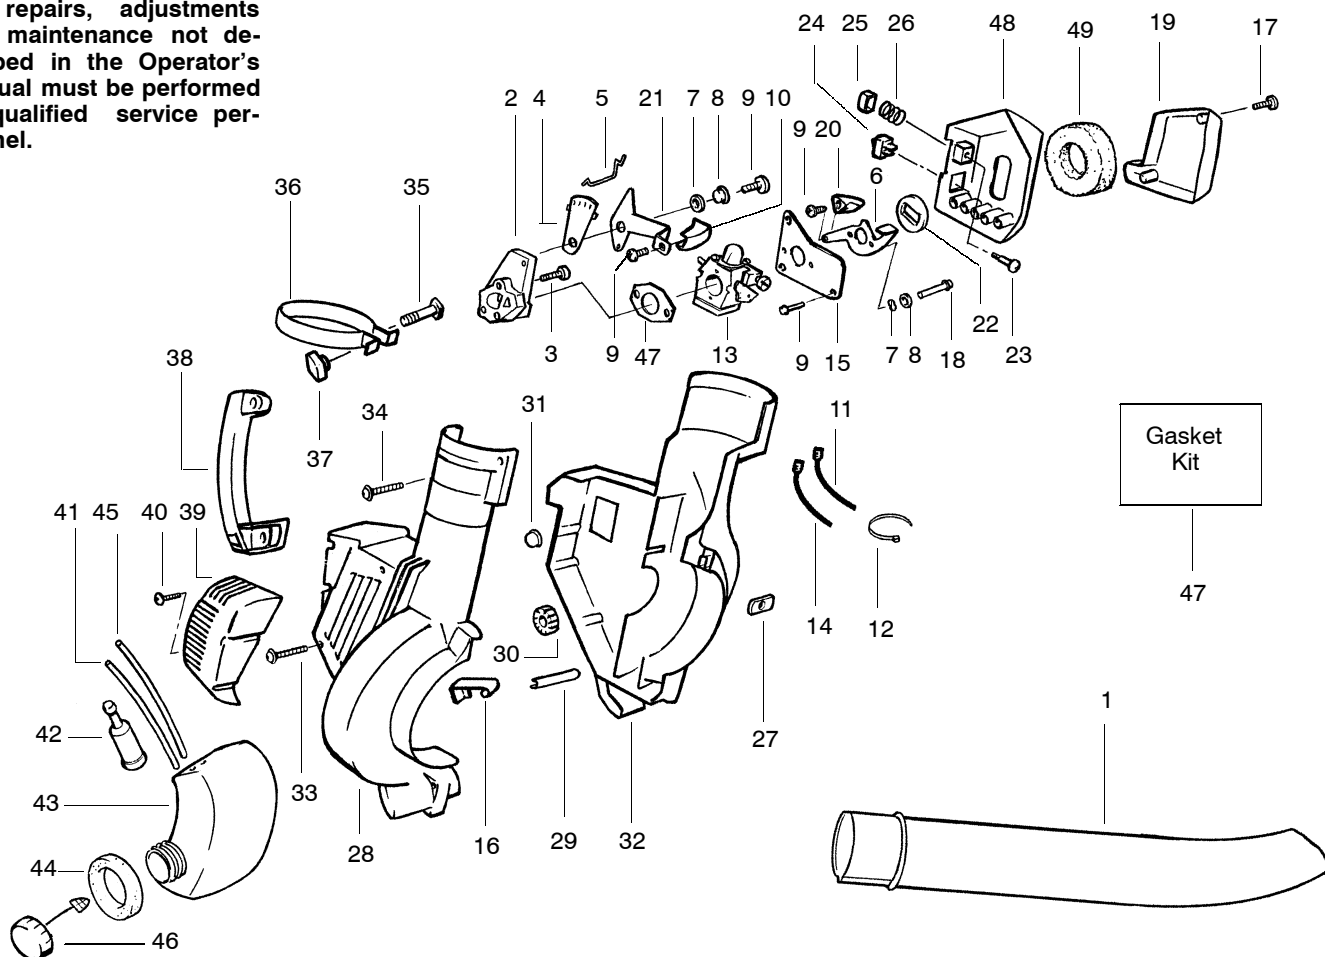

PARTS LIST NO. 530084156		WEED EATER® PARTS LIST	MODEL(S) BV1650 / BV1800
DATE 11/30/99	REPLACES 530084156-3/24/98		Note: Illustration may differ from actual model due to design changes

⚠ WARNING
All repairs, adjustments and maintenance not described in the Operator's Manual must be performed by qualified service personnel.

✓ = NEW PART NUMBER FOR THIS IPL ★ = REFER TO THE SERVICE REFERENCE INDICATED FOR MORE INFORMATION. (LOCATED AT END OF IPL)

PARTS LIST NO. 530084156		WEED EATER® PARTS LIST	MODEL(s) BV1650 / BV1800
DATE 11/30/99	REPLACES 530084156-3/24/98		Note: Illustration may differ from actual model due to design changes