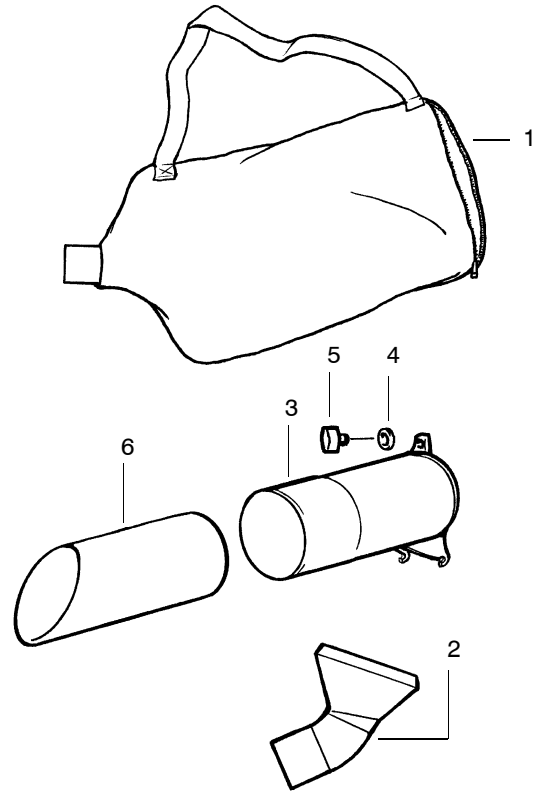

✓ = NEW PART NUMBER FOR THIS IPL ★ = REFER TO THE SERVICE REFERENCE INDICATED FOR MORE INFORMATION. (LOCATED AT END OF IPL)

PARTS LIST NO. 530084156		WEED EATER® PARTS LIST	MODEL(s) BV1650 / BV1800
DATE 11/30/99	REPLACES 530084156-3/24/98		Note: Illustration may differ from actual model due to design changes

✓ = NEW PART NUMBER FOR THIS IPL

* = REFER TO THE SERVICE REFERENCE INDICATED FOR MORE INFORMATION. (LOCATED AT END OF IPL)

PARTS LIST NO. 530084156		WEED EATER® PARTS LIST	MODEL(s) BV1650 / BV1800
DATE 11/30/99	REPLACES 530084156-3/24/98		Note: Illustration may differ from actual model due to design changes

Carburetor Assembly Part Number 530069924 - (WA-229)

Key No.	Part No.	Description
1	530038403	Limiter Cap
2	530069842	Carburetor Repair Kit
3	530069845	Gasket/Diaphragm Kit

Vacuum Tube Ass'y.

KEY NO.	PART NO.	DESCRIPTION
1	530095599	Vac Bag w/Strap
2	530095470	Elbow-Vac Tube
3	530095468	Vac Tube-Upper
4	530049686	Clip-Vac Tube
5	530049485	Knob-Vac Tube
6	530094476	Vac Tube-Lower