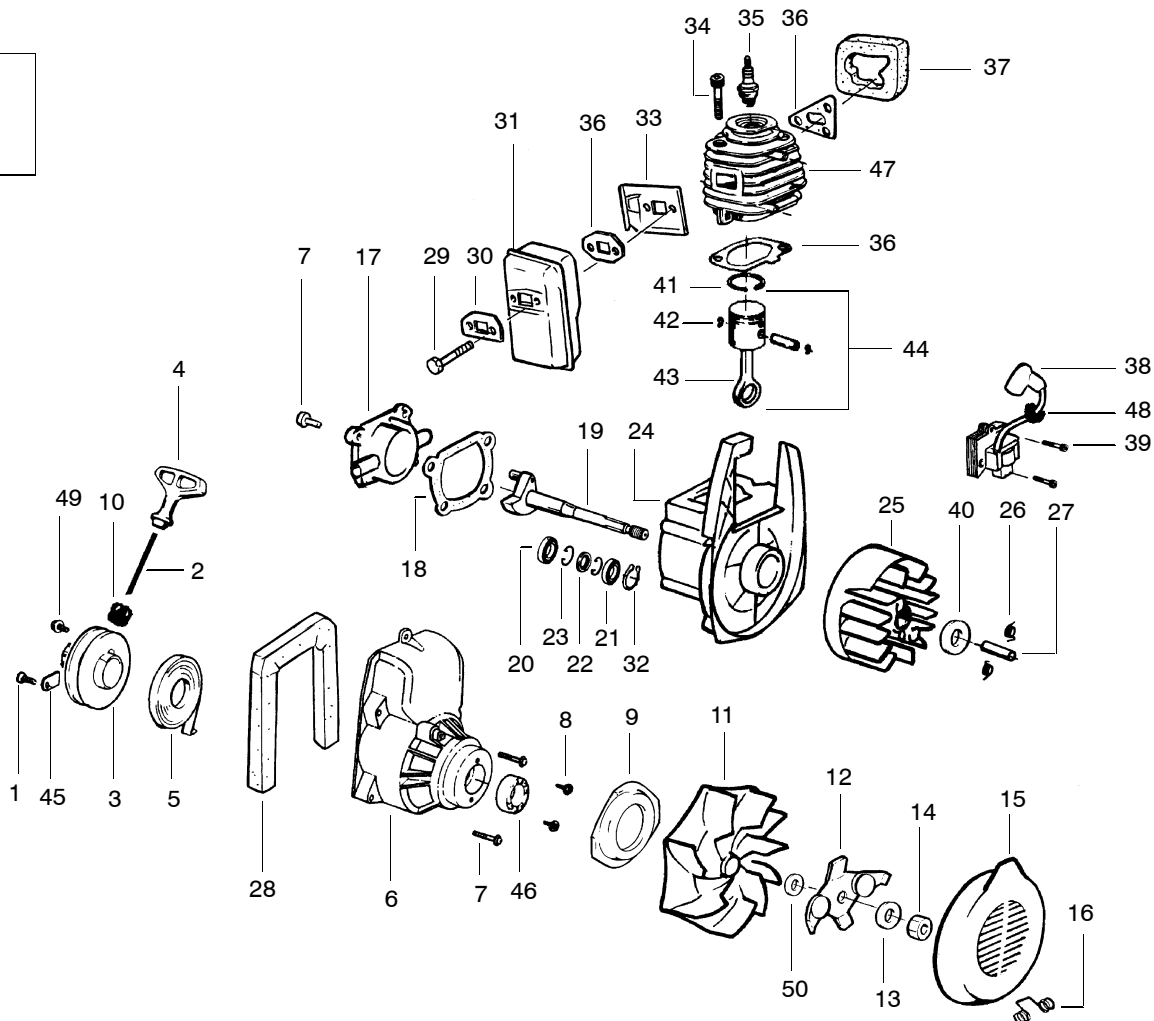

PARTS LIST NO. 530084156		WEED EATER® PARTS LIST	MODEL(s) BV1650 / BV1800	
DATE 11/30/99	REPLACES 530084156-3/24/98		Note: Illustration may differ from actual model due to design changes	PAGE NO. 2

Gasket Kit

36

Ref.	Part No.	Description	Ref.	Part No.	Description	Ref.	Part No.	Description
1.	530015880	Screw	25. ✓	530039209	Flywheel Ass'y. (Incl. 26)	46.	530032108	Bearing Cylinder
2.	530069232	Rope Kit	26.	530023817	Spring-Starter Dog	47.	530069865	Grommet-Ign. Module
3.	530069885	Starter Pulley Kit	27.	530016190	Flywheel Spacer	48.	530019182	Screw-Starter Pulley Washer-Belleville
4.	530049488	Starter Handle	28.	530049713	Foam Seal	49.	530016080	
5.	530042086	Starter Spring	29.	530016203	Muffler Bolt	50.	530016240	
6.	530049501	Fan Housing w/bearing	30.	530049454	Muffler Cover Plate			
7.	530015810	Screw	31. ✓	530052241	Muffler Ass'y.	Not Shown		
8.	530015815	Screw	32.	530015941	Retainer Ring-C'chaft	530084404	Warning Decal	
9.	530019240	O-Ring	33.	530049502	Muffler Shield	530069914	Spark Arrestor Kit (Optional)	
10.	530029182	Eyelet	34.	530015953	Screw			
11.	530069817	Impeller (Incl. 10)	35.	530030074	Spark Plug (RCJ-8Y)			
12.	530095461	Mulch Blade Ass'y. Model 1800	36.	530069813	Gasket Kit			
13.	530016279	Washer-Flat Model 1650	37.	530019247	Air Dam			
14.	530626605	Nut	38.	530039163	Ignition Module			
15.	530049313	Inlet Door	39.	530016208	Bolt			
16.	530402043	Spring-Return Cover	40.	530015127	Washer			
17.	530049297	Crankcase Cover	41.	530049903	Piston Ring (2)			
18.	530019181	Gasket-Crankcase Shroud	42.	530015162	Retainer			
19.	530049429	Crankshaft Ass'y.	43.	530069945	Connecting Rod Ass'y.			
20.	530032125	Inner Bearing	44.	530069812	Piston Kit (Incl. 41 & 42)			
21.	530032124	Outer Bearing	45.	530016226	Pulley Retainer			
22.	530019179	Crankcase Seal						
23.	530015945	Retaining Ring						
24.	530069818	Crankcase Ass'y. (Incl. 20-23)						

✓ = NEW PART NUMBER FOR THIS IPL

* = REFER TO THE SERVICE REFERENCE INDICATED FOR MORE INFORMATION. (LOCATED AT END OF IPL)