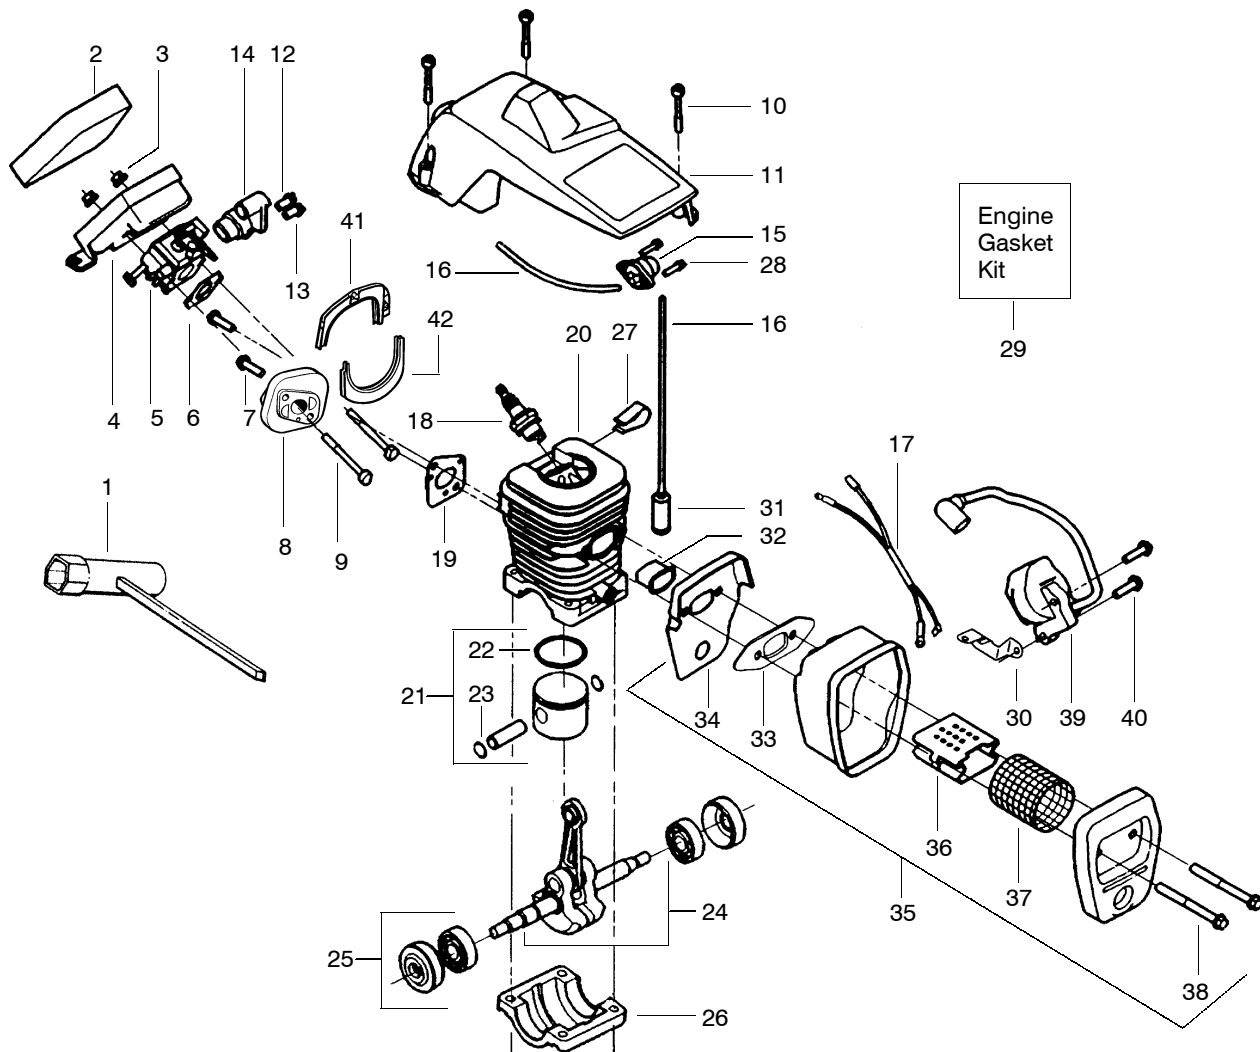

✓ = NEW PART NUMBER FOR THIS IPL * = REFER TO THE SERVICE REFERENCE INDICATED FOR MORE INFORMATION. (LOCATED AT END OF IPL)
 • = THESE PARTS ARE ILLUSTRATED FOR CLARITY. ORDER COMPLETE ASSEMBLY.

PARTS LIST NO. 530083628		POULAN® PARTS LIST	CHAIN SAW MODEL(S) 2050, 2150, 2175, 2375—Wildthing
DATE 10/12/00	REPLACES 530083628—8/13/98		Note: Illustration may differ from actual model due to design changes

✓ = NEW PART NUMBER FOR THIS IPL * = REFER TO THE SERVICE REFERENCE INDICATED FOR MORE INFORMATION. (LOCATED AT END OF IPL)
 ● = THESE PARTS ARE ILLUSTRATED FOR CLARITY. ORDER COMPLETE ASSEMBLY.

PARTS LIST NO. 530083628		POULAN® PARTS LIST	CHAIN SAW MODEL(S) 2050, 2150, 2175, 2375–Wildthing
DATE 10/12/00	REPLACES 530083628–8/13/98		Note: Illustration may differ from actual model due to design changes