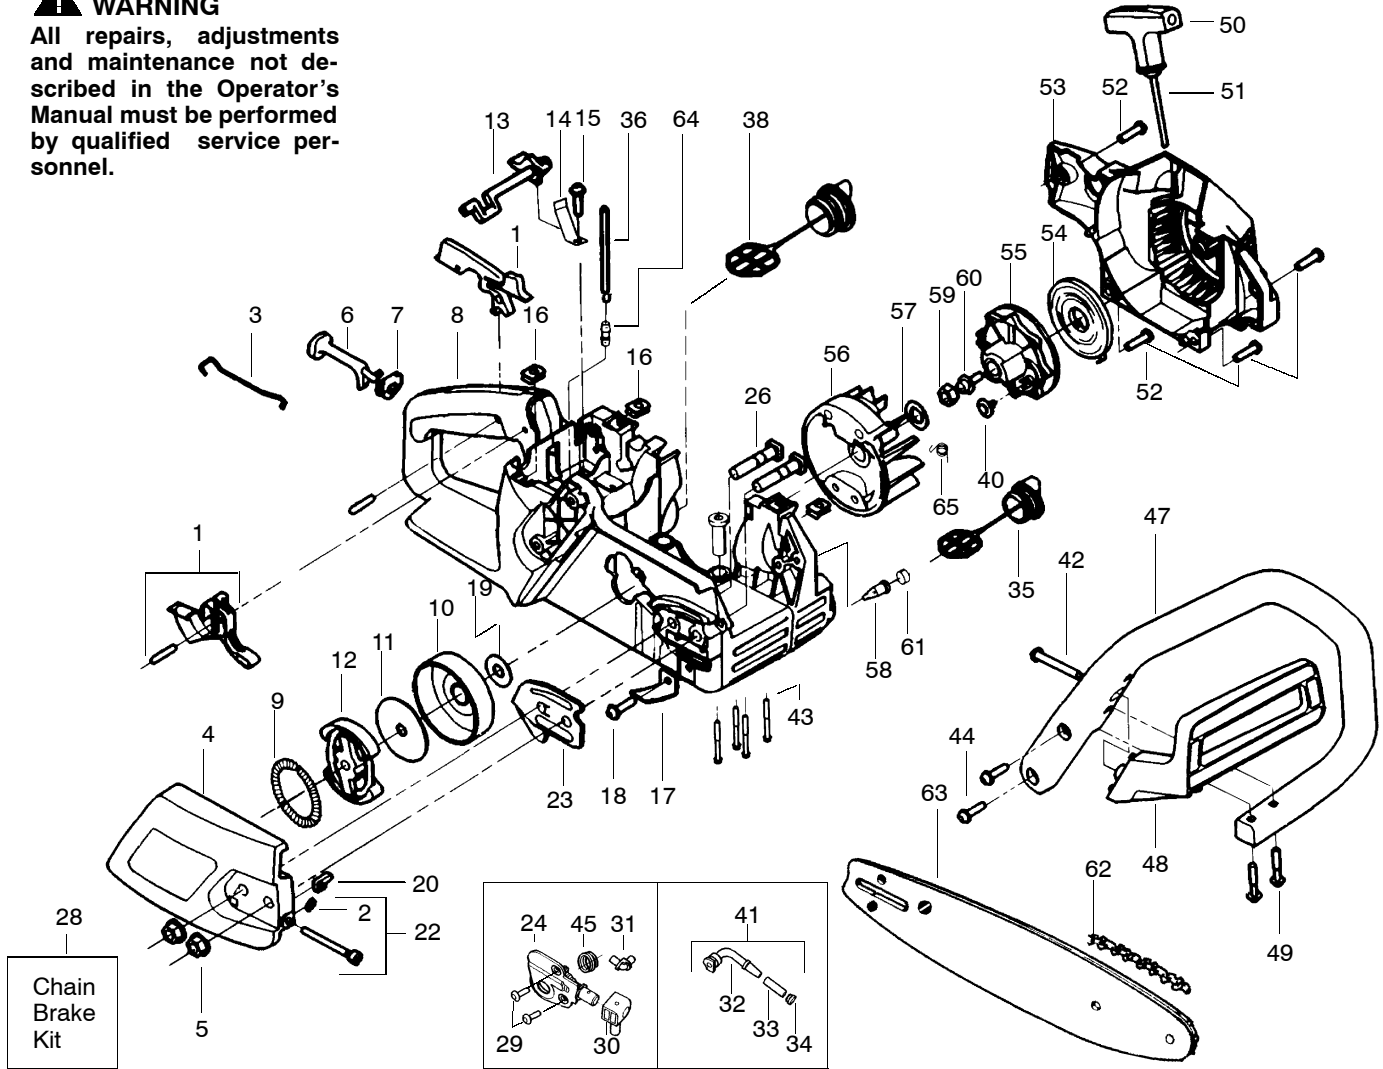

PARTS LIST NO. 530083628		POULAN® PARTS LIST	CHAIN SAW MODEL(S) 2050, 2150, 2175, 2375-Wildthing	
DATE 10/12/00	REPLACES 530083628-8/13/98		Note: Illustration may differ from actual model due to design changes	PAGE NO. 1

WARNING

All repairs, adjustments and maintenance not described in the Operator's Manual must be performed by qualified service personnel.

Ref.	Part No.	Description	Ref.	Part No.	Description	Ref.	Part No.	Description
1.	530069724	Trigger & Lockout Kit (Includes Pin)	23.	530038238	Bar Mounting Plate	49.	530015940	Screw
2.	530038593	Retainer-Bar Adjust	24.	530071259	Oil Pump Kit-(Incl. Oil Pump Body, Gear Assy, Pin, 31 & 45)	50.	530037485	Starter Handle
3.	530037809	Wire - Throttle	26.	530016133	Bolt	51.	530069232	Rope Kit
4.	-	Clutch Cover	28.	952069662	Chain Brake Kit	52.	530015892	Screw
5.	530038236 2050, 2150 530049217 2175 530053712 2375-Wildthing	Nut - Bar Mounting	29.	530016064	Screw	53.	-	Fan Housing
6.	530047989	Choke Lever	30.	530019206	Seal Block		530049334	2050, 2150
7.	530038406	Grommet-Choke Knob	31.	530049477	Elbow-Oil Pickup		530049337	2175, 2375-Wildthing
8.	530069822	Chassis Ass'y. Kit	32.	530038373	Pick-Up Oiler	54.	530027531	Starter Spring
9.	530094188	Clutch Spring	33.	530037821	Oil Filter	55.	530037817	Starter Pulley
10.	530047061	Assy.-Drum -w/Brg.	34.	530030189	Plug- Oil Filter	56.	530039209	Flywheel Ass'y.
11.	530015611	Washer - Clutch	35.	530010846	Oil Cap Ass'y.	57.	530015127	Washer-Flywheel
12.	530014949	Clutch Ass'y.	36.	530069216	Fuel Line Kit (Large)	58.	530026119	Check Valve
13.	530038227	Switch Lever	38.	530047164	Fuel Cap Ass'y.	59.	530016134	Nut-Flywheel
14.	530016149	Switch Spring	40.	530016080	Screw	60.	530015920	Screw
15.	530015775	Screw	41.	530047663	Oil-Pickup Ass'y. (Incl. 32, 33 & 34)	61.	530038264	Plug - Bronze Vent
16.	530015922	Nut-Speed	42.	530016020	Screw	62.	952051209	Chain-14"
17.	530029850	Chain Catcher	43.	530016132	Screw		952051211	Chain-16"
18.	530015814	Screw	44.	530015814	Screw		952051338	Chain-18"
19.	530015907	Washer - Thrust	45.	530037820	Gear Worm Spring	63.	952044368	Bar-14"
20.	530015826	Pin -Bar Adjusting	46.	530019231	Dust Seal		952044370	Bar-16"
22.	530069611	Kit-Bar Adjust (Incl. 2)	47.	530037799	Front Handle		952044418	Bar-18"
			48.	530038224	Handguard	•		Decorative Bar for 2175 is not available.
						64.	530023877	Fitting
						65.	530023817	Spring - Starter Dog

✓ = NEW PART NUMBER FOR THIS IPL   * = REFER TO THE SERVICE REFERENCE INDICATED FOR MORE INFORMATION. (LOCATED AT END OF IPL)
• = THESE PARTS ARE ILLUSTRATED FOR CLARITY. ORDER COMPLETE ASSEMBLY.