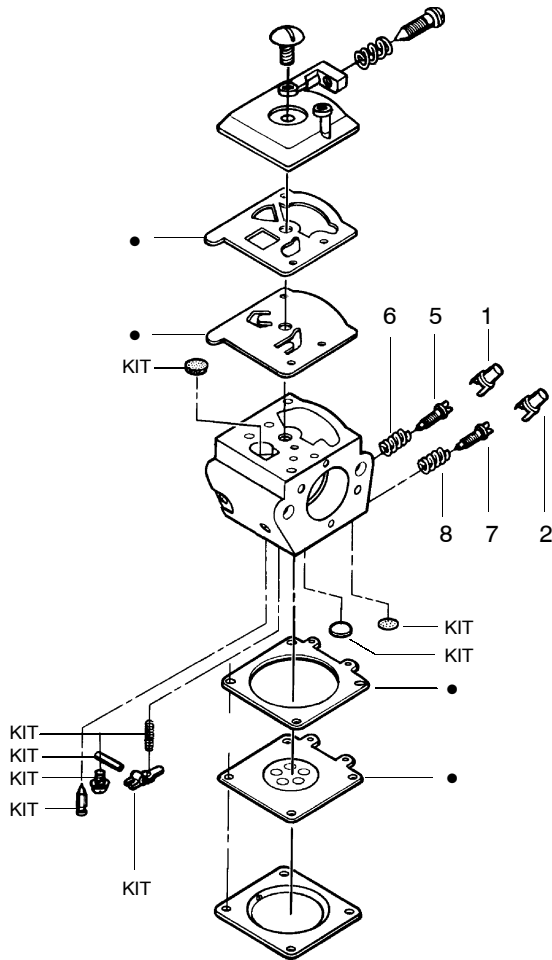

PARTS LIST NO. 530083628		POULAN® PARTS LIST	CHAIN SAW MODEL(S) 2050, 2150, 2175, 2375–Wildthing	
DATE 10/12/00	REPLACES 530083628–8/13/98		Note: Illustration may differ from actual model due to design changes	PAGE NO. 3

Carburetor Assembly – WT324 – #530069703

Carb.
Repair
Kit
3

Gasket/
Dia.
Kit
4

Ref.	Part No.	Description
1.	530038318	Limiter Cap–High
2.	530038317	Limiter Cap–Low
3.	530069826	Carburetor Repair Kit (KIT= Indicates Contents)
4.	530069844	Gasket Diaphragm Kit (● Indicates Contents)
5.	530035383	Needle–Low Speed
6.	530035293	Needle Spring–Low Speed
7.	530035384	Needle–High Speed
8.	530035295	Needle Spring–High Speed