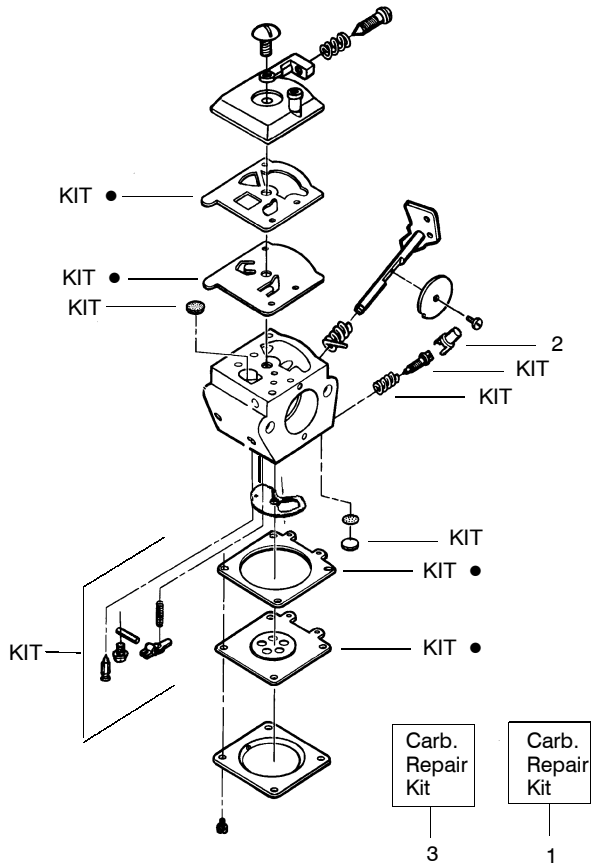

PARTS LIST NO. 530082979		WEED EATER® PARTS LIST	MODEL(S) TWISTER SB 180	
DATE 9/1/97	NEW		NOTE: Illustration may differ from actual model due to design changes	PAGE NO. 3

Carburetor Assembly WT141A #530069644

Ref.	Part No.	Description
1.	530069827	Carburetor Repair Kit (KIT= Indicates Contents)
2.	530038403	Limiter Cap
3.	530069844	Gasket/Diaphragm Kit (●= Indicates Contents)