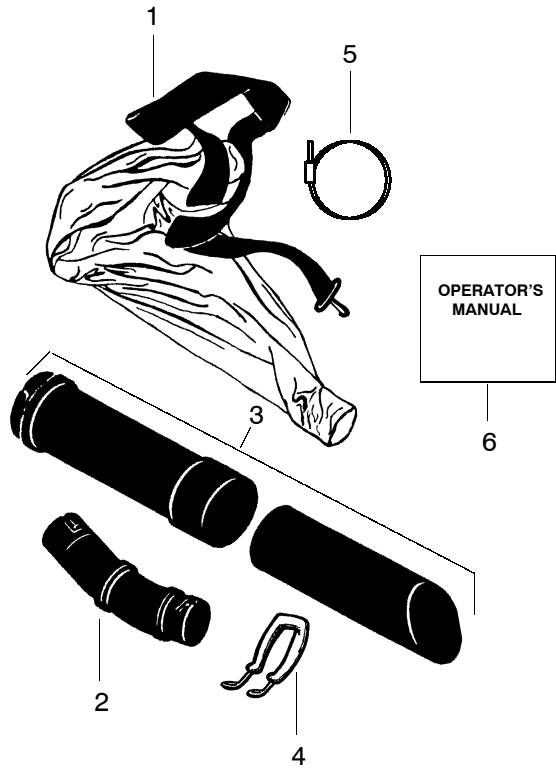

Vacuum Attachment Kit #952701613

KEY NO.	PART NO.	DESCRIPTION
1	530095115	Vac Bag Assy
2	530094654	Elbow-Vac Bag
3	530069270	Vac Tube Ass'y.
4	530010850	Handle-Rear
5	530094230	Clamp-Intake Tube
6	530082988	Operator Manual