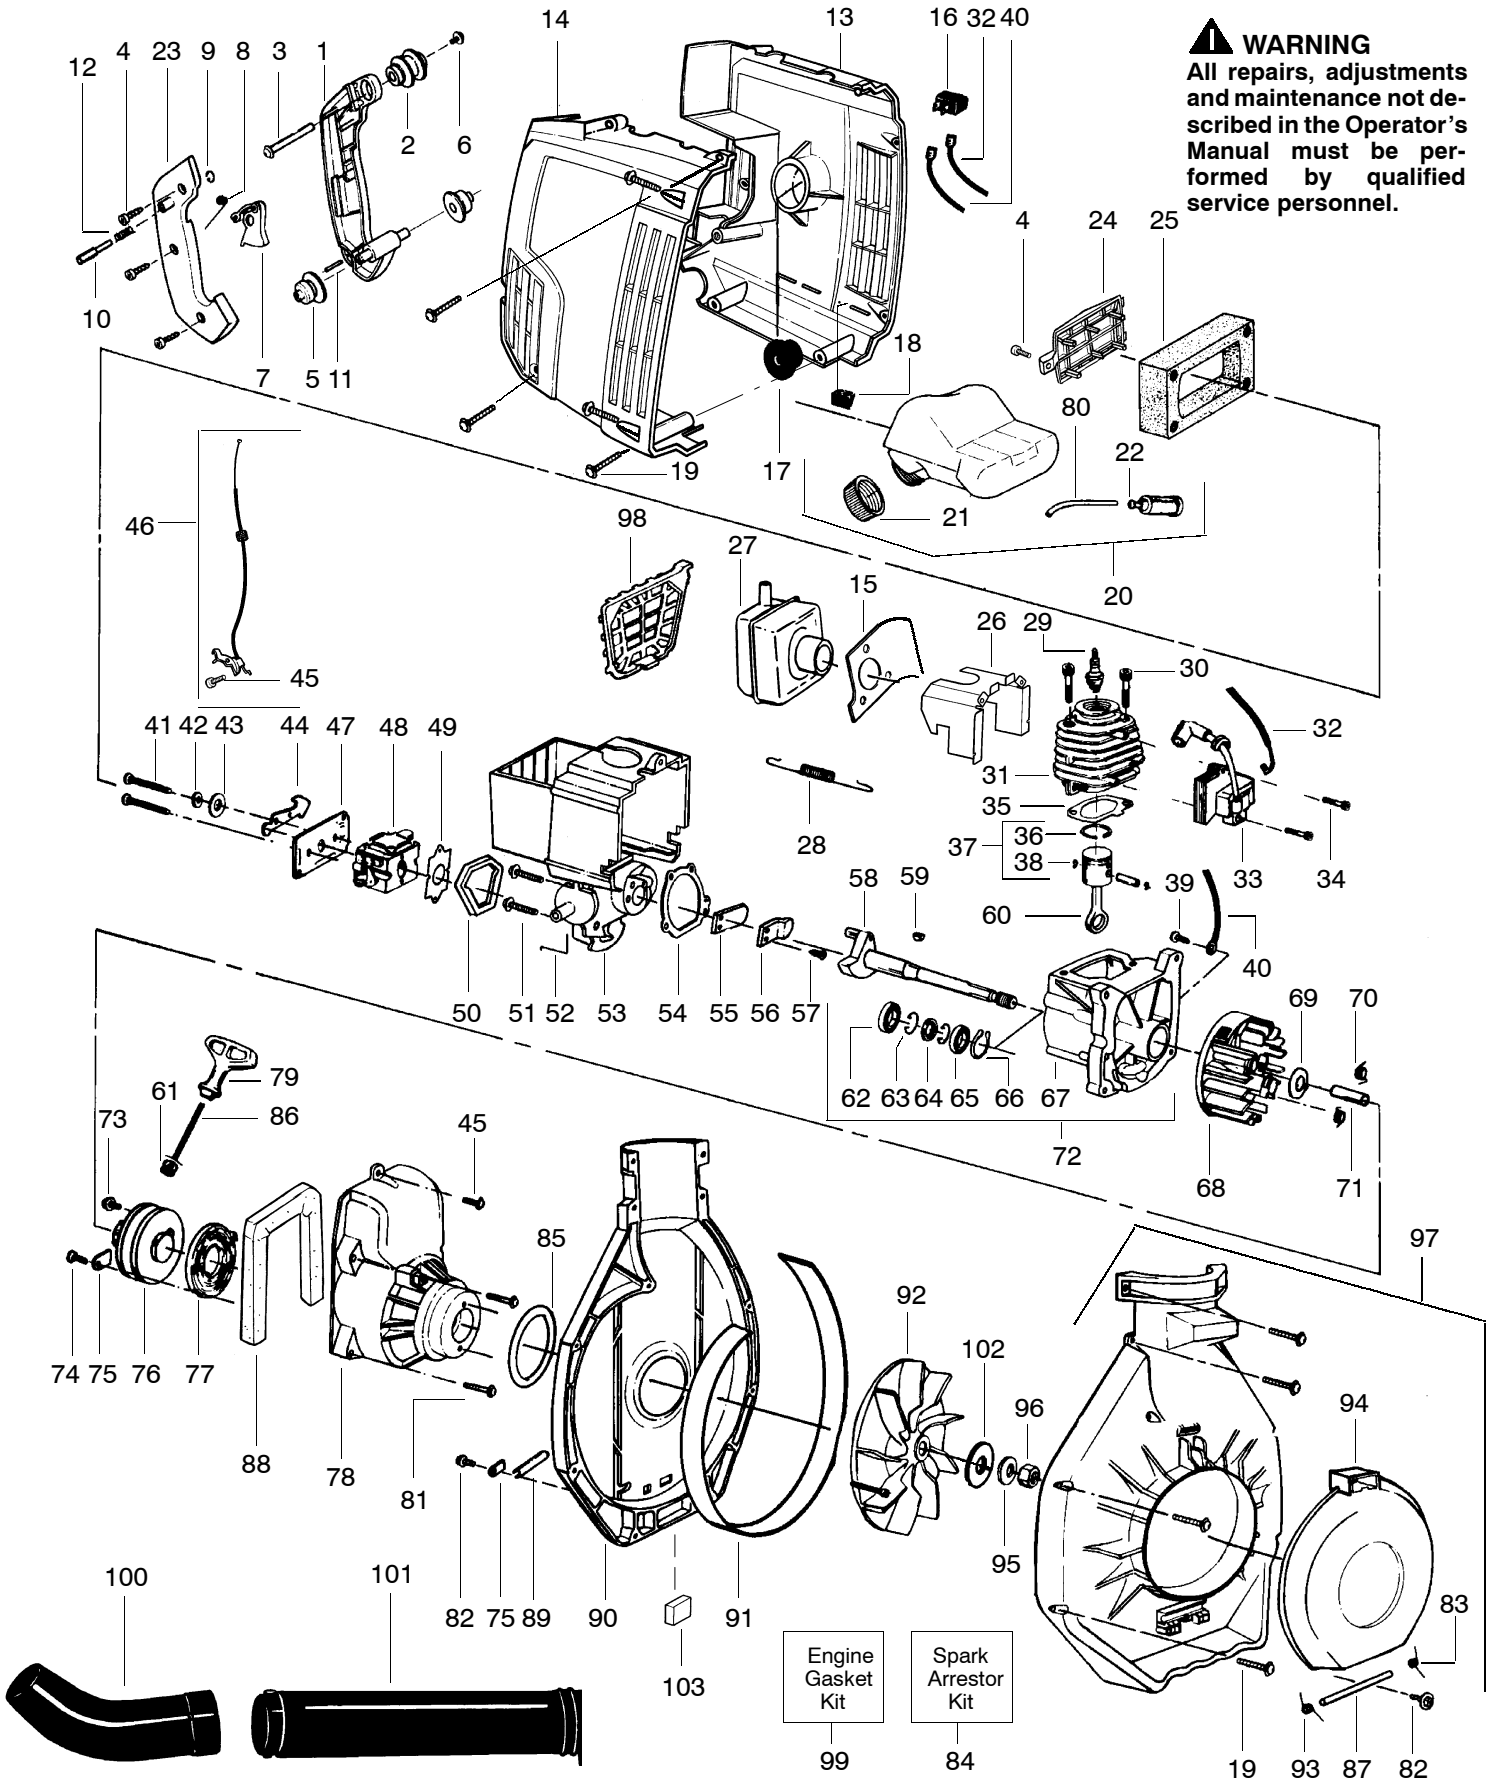

PARTS LIST NO. 530082979		WEED EATER® PARTS LIST	MODEL(S) TWISTER SB 180
DATE 9/1/97	NEW		NOTE: Illustration may differ from actual model due to design changes

⚠ WARNING
All repairs, adjustments and maintenance not described in the Operator's Manual must be performed by qualified service personnel.

✓ = NEW PART NUMBER FOR THIS IPL

* = REFER TO THE SERVICE REFERENCE INDICATED FOR MORE INFORMATION.(LOCATED AT END OF IPL)

PARTS LIST NO. 530082979		WEED EATER® PARTS LIST	MODEL(S) TWISTER SB 180
DATE 9/1/97	NEW		NOTE: Illustration may differ from actual model due to design changes