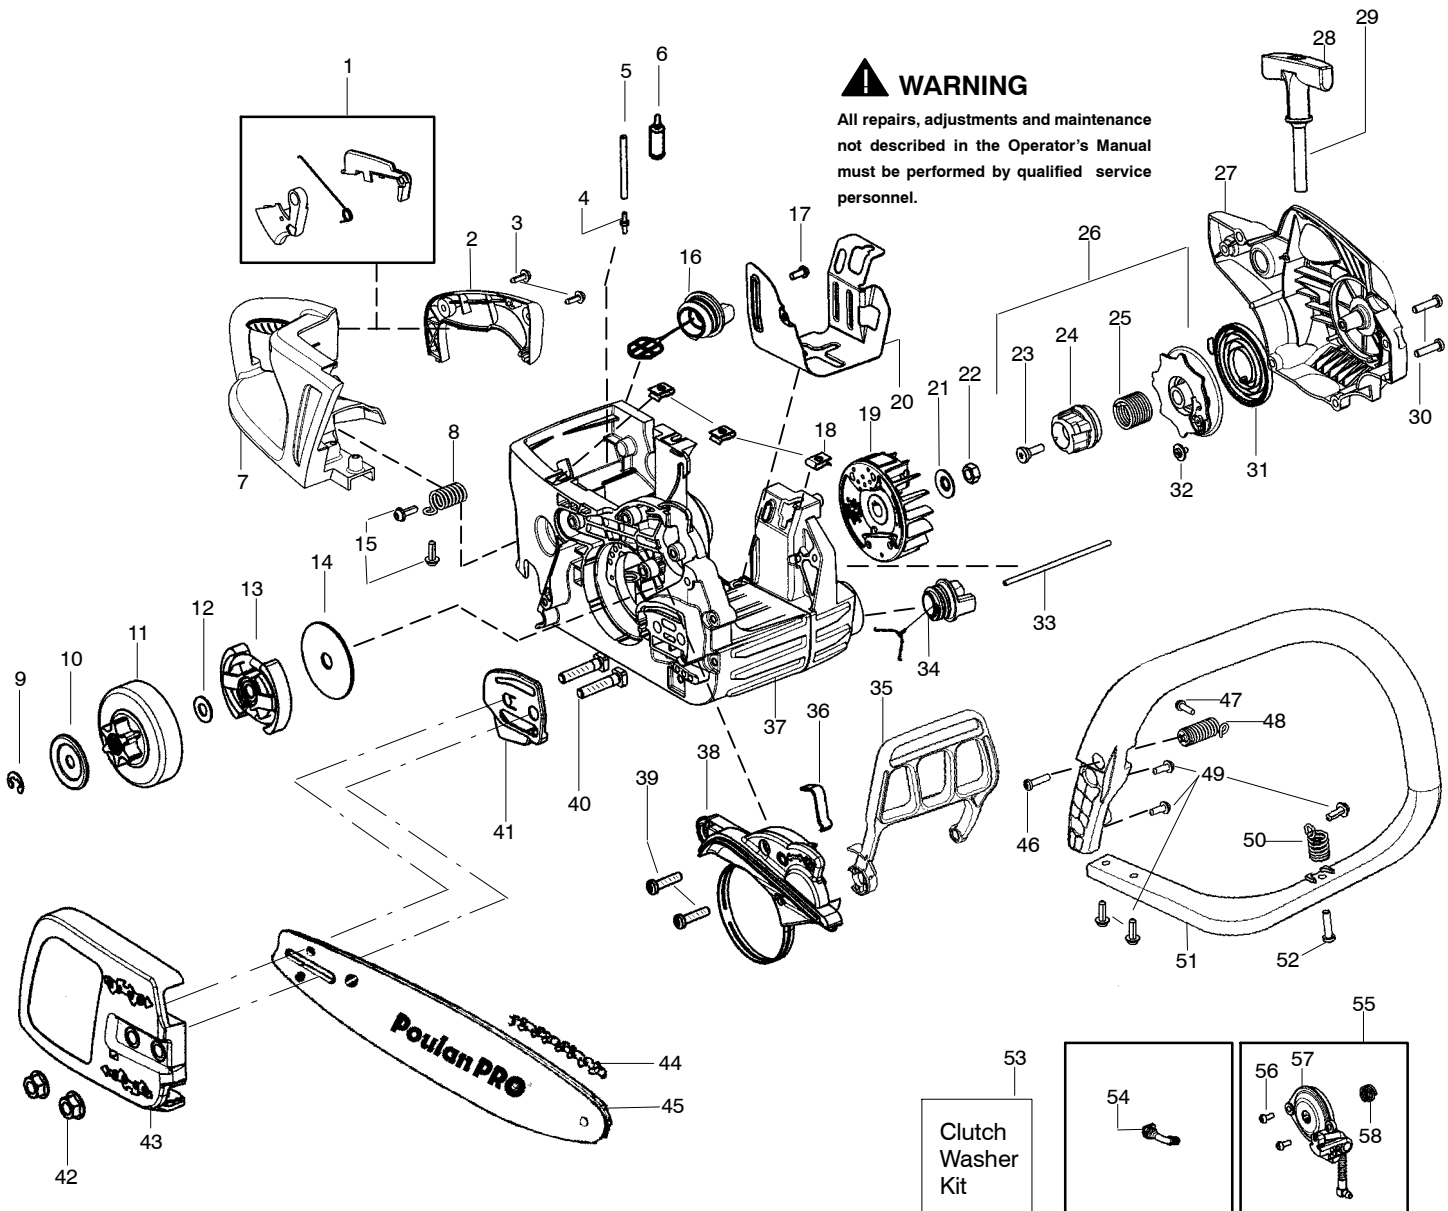

PARTS LIST NO. 530165648-01		Poulan PRO PARTS LIST	CHAIN SAW MODEL(S) PP3816AV
DATE 11/30/04	NEW		NOTE: Illustration may differ from actual model due to design changes

WARNING

All repairs, adjustments and maintenance not described in the Operator's Manual must be performed by qualified service personnel.