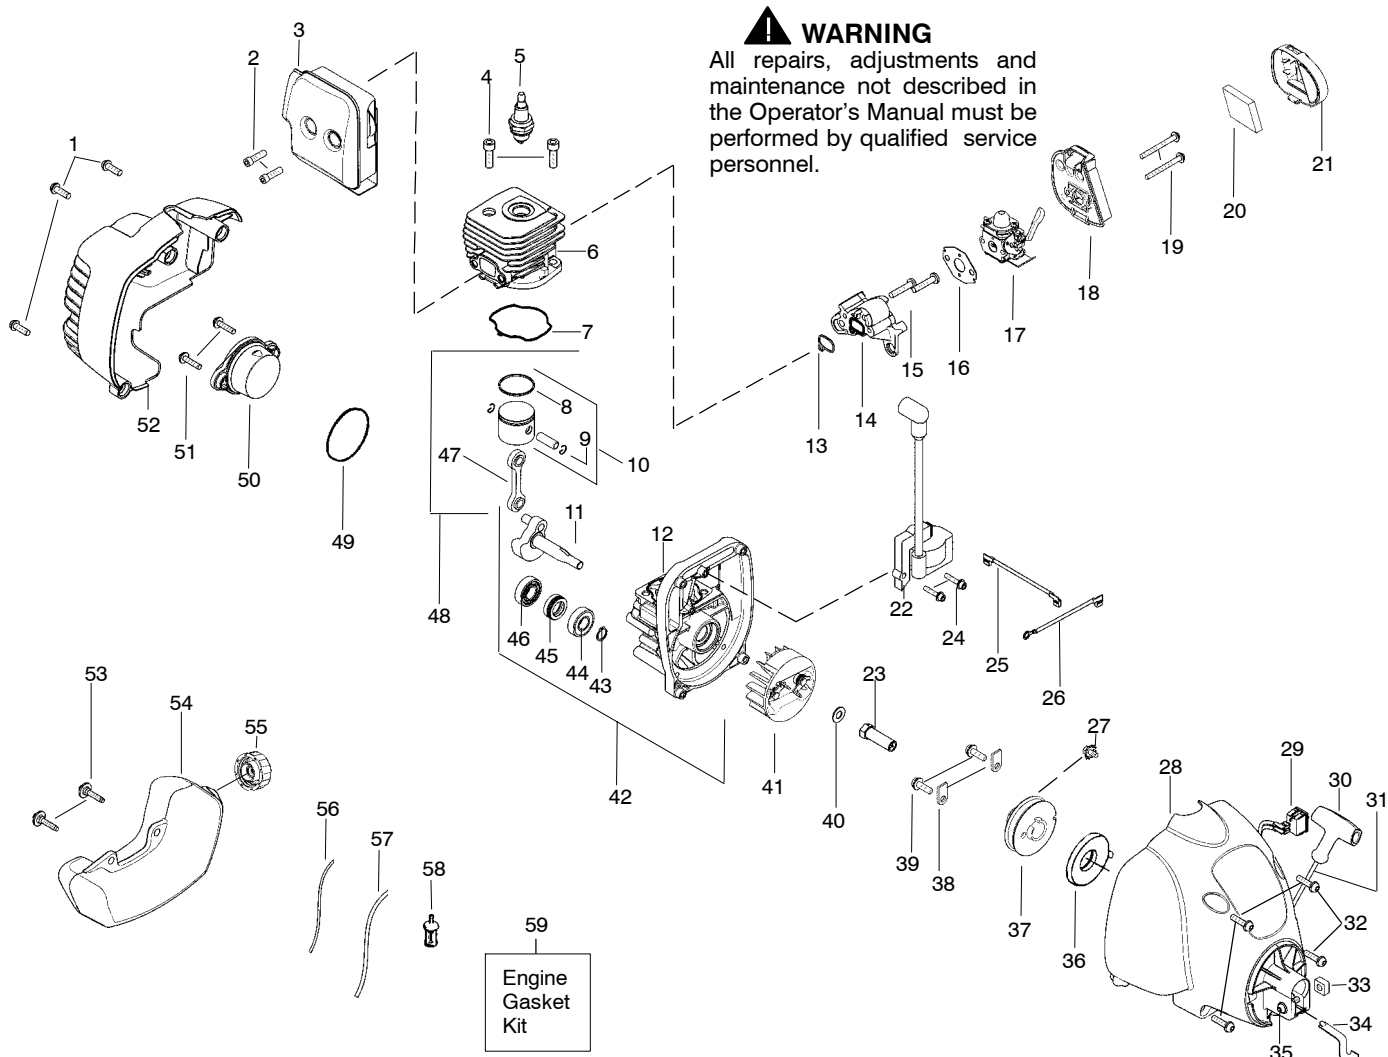

PARTS LIST NO. 530165588-01		WEED EATER® PARTS LIST	MODEL(s) FX26S
DATE 3/1/05	NEW 1/18/05 - 530165588-01		Note: Illustration may differ from actual model due to design changes

⚠ WARNING
All repairs, adjustments and maintenance not described in the Operator's Manual must be performed by qualified service personnel.

Ref.	Part No.	Description	Ref.	Part No.	Description
1.	530057991	Assy - Throttle Cable	15.	530015820	Bolt
2.	530058000	Trigger	16.	530071795	Kit - Shield Assy (Incl. 12,13,15,17)
3.	530057582	Throttle Hsg. (Right)	17.	530016152	Wingnut
4.	530015880	Screw - Throttle Hsg.	18.	952711621	Accy - TNG VI Cutting Head (Incl. 19,20,21,22)
5.	530015786	Bolt - Handle	19.	530095776	Assy - Hub
6.	530071971-01	Kit - Drive Shaft Assy.	20.	530053241	Spring - Compression
7.	530095803	Shaft - Flex	21.	530401957	Clip - Retainer - Head
8.	530057581	Throttle Hsg. (Left)	22.	952711616	Accy - Spool w/Line
9.	545026201	Assy - Handle (Incl. 5,10,11)			Not Shown
10.	530016152	Wingnut		530165434-01	Operator Manual
11.	530150338	Spool Buddy		530055350	Decal - Shaft Warning
12.	530052286	Line Limiter			
13.	530015966	Screw - Line Limiter			
14.	530095563	Dust Cup			

✓ = NEW PART NUMBER FOR THIS IPL * = REFER TO THE SERVICE REFERENCE INDICATED FOR MORE INFORMATION. (LOCATED AT END OF IPL)

PARTS LIST NO. 530165588-01		WEED EATER® PARTS LIST	MODEL(s) FX26S
DATE 3/1/05	NEW 1/18/05 - 530165588-01		NOTE: Illustration may differ from actual model due to design changes