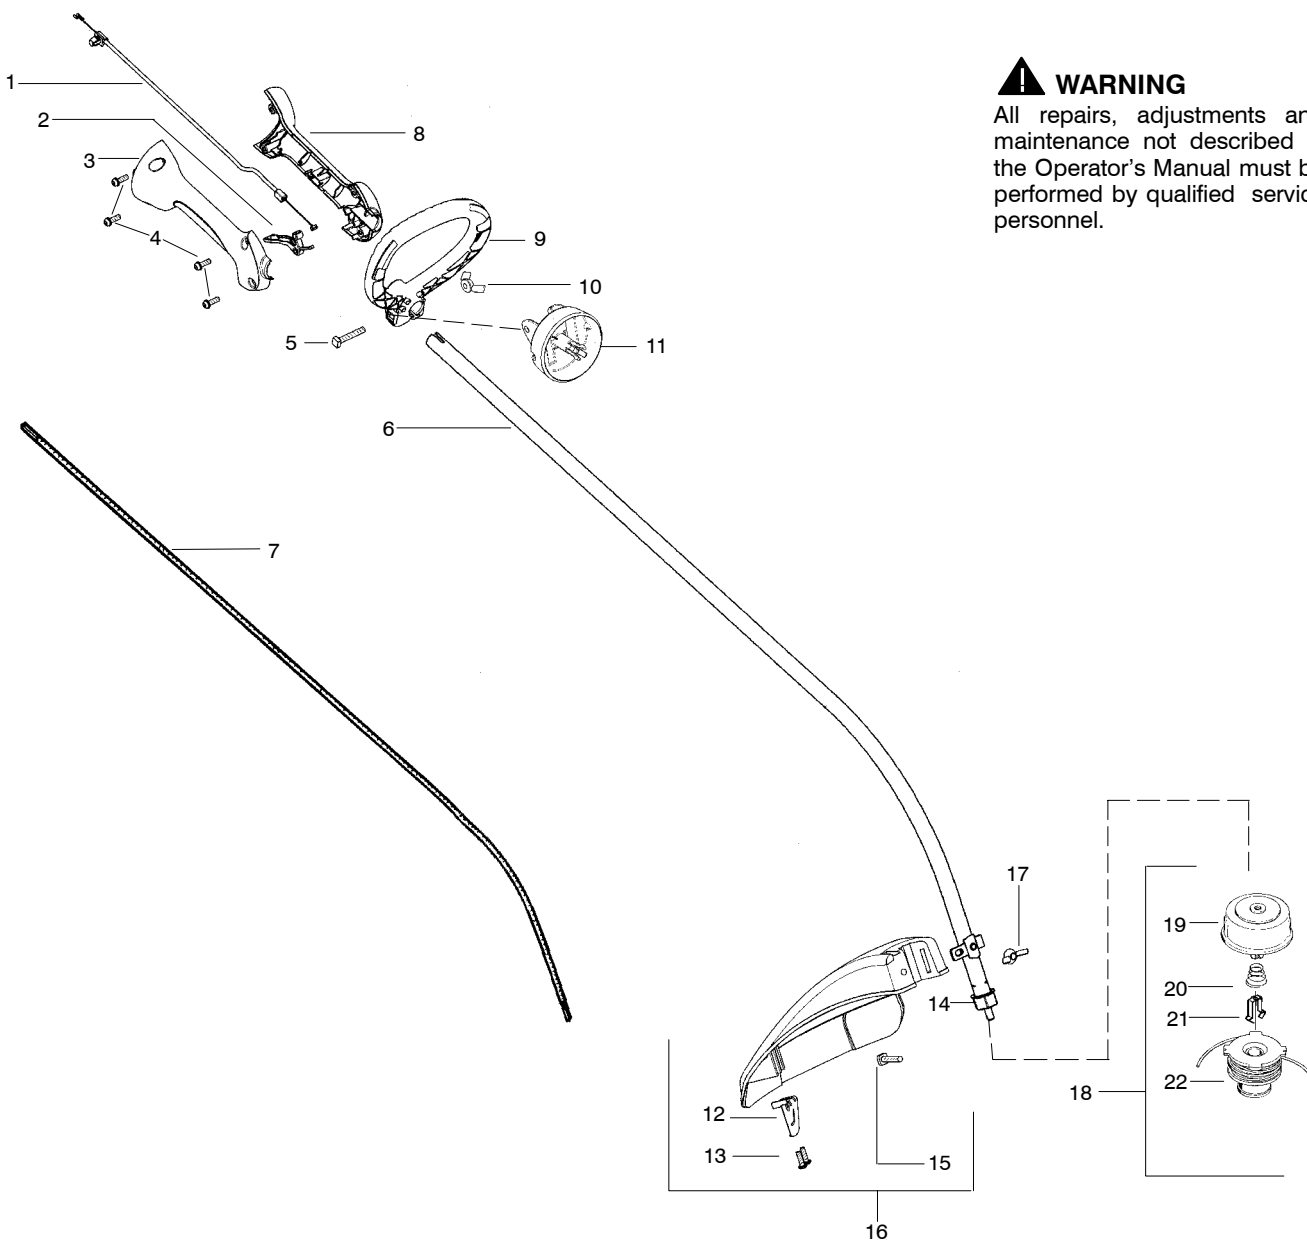

PARTS LIST NO. 530165588-01		WEED EATER® PARTS LIST	MODEL(s) FX26S
DATE 3/1/05	NEW 1/18/05 - 530165588-01		Note: Illustration may differ from actual model due to design changes

⚠ WARNING
All repairs, adjustments and maintenance not described in the Operator's Manual must be performed by qualified service personnel.

Ref.	Part No.	Description	Ref.	Part No.	Description
1.	530057991	Assy - Throttle Cable	15.	530015820	Bolt
2.	530058000	Trigger	16.	530071795	Kit - Shield Assy (Incl. 12,13,15,17)
3.	530057582	Throttle Hsg. (Right)	17.	530016152	Wingnut
4.	530015880	Screw - Throttle Hsg.	18.	952711621	Accy - TNG VI Cutting Head (Incl. 19,20,21,22)
5.	530015786	Bolt - Handle	19.	530095776	Assy - Hub
6.	530071971-01	Kit - Drive Shaft Assy.	20.	530053241	Spring - Compression
7.	530095803	Shaft - Flex	21.	530401957	Clip - Retainer - Head
8.	530057581	Throttle Hsg. (Left)	22.	952711616	Accy - Spool w/Line
9.	545026201	Assy - Handle (Incl. 5,10,11)			Not Shown
10.	530016152	Wingnut		530165434-01	Operator Manual
11.	530150338	Spool Buddy		530055350	Decal - Shaft Warning
12.	530052286	Line Limiter			
13.	530015966	Screw - Line Limiter			
14.	530095563	Dust Cup			

✓ = NEW PART NUMBER FOR THIS IPL * = REFER TO THE SERVICE REFERENCE INDICATED FOR MORE INFORMATION. (LOCATED AT END OF IPL)

PARTS LIST NO. 530165588-01		WEED EATER® PARTS LIST	MODEL(s) FX26S
DATE 3/1/05	NEW 1/18/05 - 530165588-01		NOTE: Illustration may differ from actual model due to design changes