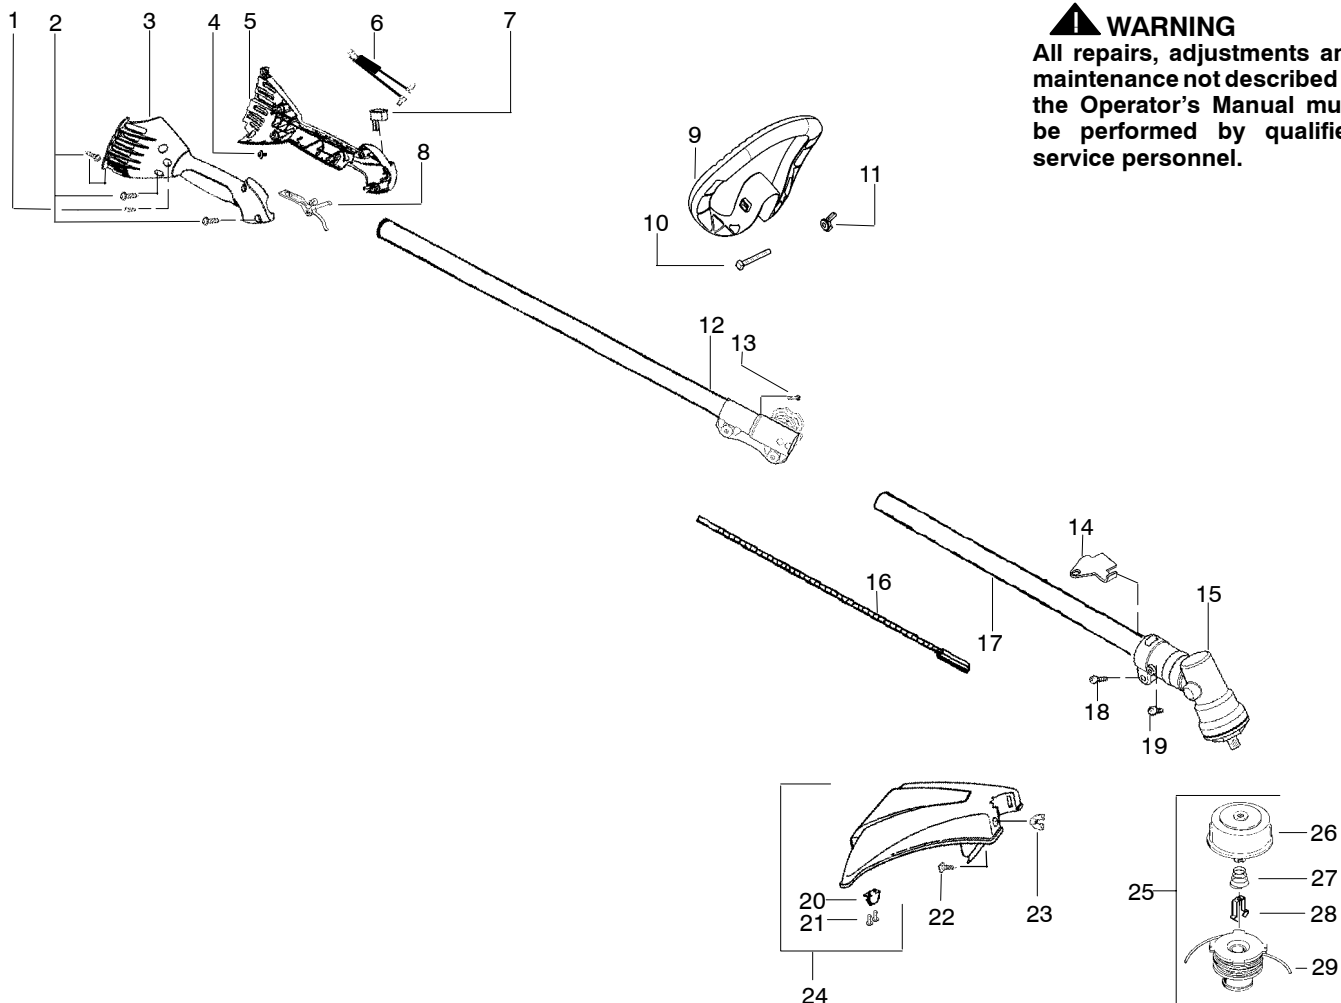

PARTS LIST NO. <b>530165586-01</b>		<b>Poulan PRO</b> PARTS LIST	MODEL(s) <b>PPB200</b>
DATE <b>3/17/05</b>	Replaces 11/29/04 - 530165586-01		<b>Note:</b> Illustration may differ from actual model due to design changes

**WARNING**  
All repairs, adjustments and maintenance not described in the Operator's Manual must be performed by qualified service personnel.

Ref.	Part No.	Description	Ref.	Part No.	Description	Ref.	Part No.	Description
1.	530015805	Screw-alignment	16.	530096218	Shaft-Flex (lower)			
2.	530015886	Screw	17.	530071790	Kit-Lower Shaft Assy.			
3.	530057983	Hsg.-Throttle-right	18.	530016014	Screw			
4.	530016326	Screw-Cable Ret.	19.	530016224	Screw			
5.	530057984	Hsg.-Throttle-left	20.	530052285	Limiter-Line			
6.	530058843	Assy-Wire	21.	530015814	Screw			
7.	530069572	Kit-Switch	22.	530015820	Bolt			
8.	530058759	Trigger-Throttle	23.	530016152	Wingnut			
9.	530058583	Assy-Handle (Incl. 10,11)	24.	530071765	Kit-Shield Assy. (incl. 20,21)			
10.	530015786	Bolt-Handle	25.	952711581	Accy-Cutting Head (Incl. 26-29)			
11.	530016152	Wingnut	26.	530095772	Assy-Hub/Arbor			
12.	530071791	Kit-Upper Shaft (Incl. Flex, clamp & 13)	27.	530053241	Spring-Return		530165441-01	Operator Manual
13.	530016344	Screw	28.	530401957	Retainer-Spool		530055350	Decal-Shaft Warning
14.	530057554	Bracket-Shield	29.	952711580	Accy-Wound Spool		530056221	Decal-Upper Shaft Warning
15.	530096099	Gearbox						

✓ = NEW PART NUMBER FOR THIS IPL

\* = REFER TO THE SERVICE REFERENCE INDICATED FOR MORE INFORMATION. (LOCATED AT END OF IPL)

PARTS LIST NO. <b>530165586-01</b>		<b>Poulan PRO</b> PARTS LIST	MODEL(s) <b>PPB200</b>
DATE <b>3/17/05</b>	Replaces 11/29/04 - 530165586-01		NOTE: Illustration may differ from actual model due to design changes

✓ = NEW PART NUMBER FOR THIS IPL

\* = REFER TO THE SERVICE REFERENCE INDICATED FOR MORE INFORMATION. (LOCATED AT END OF IPL)