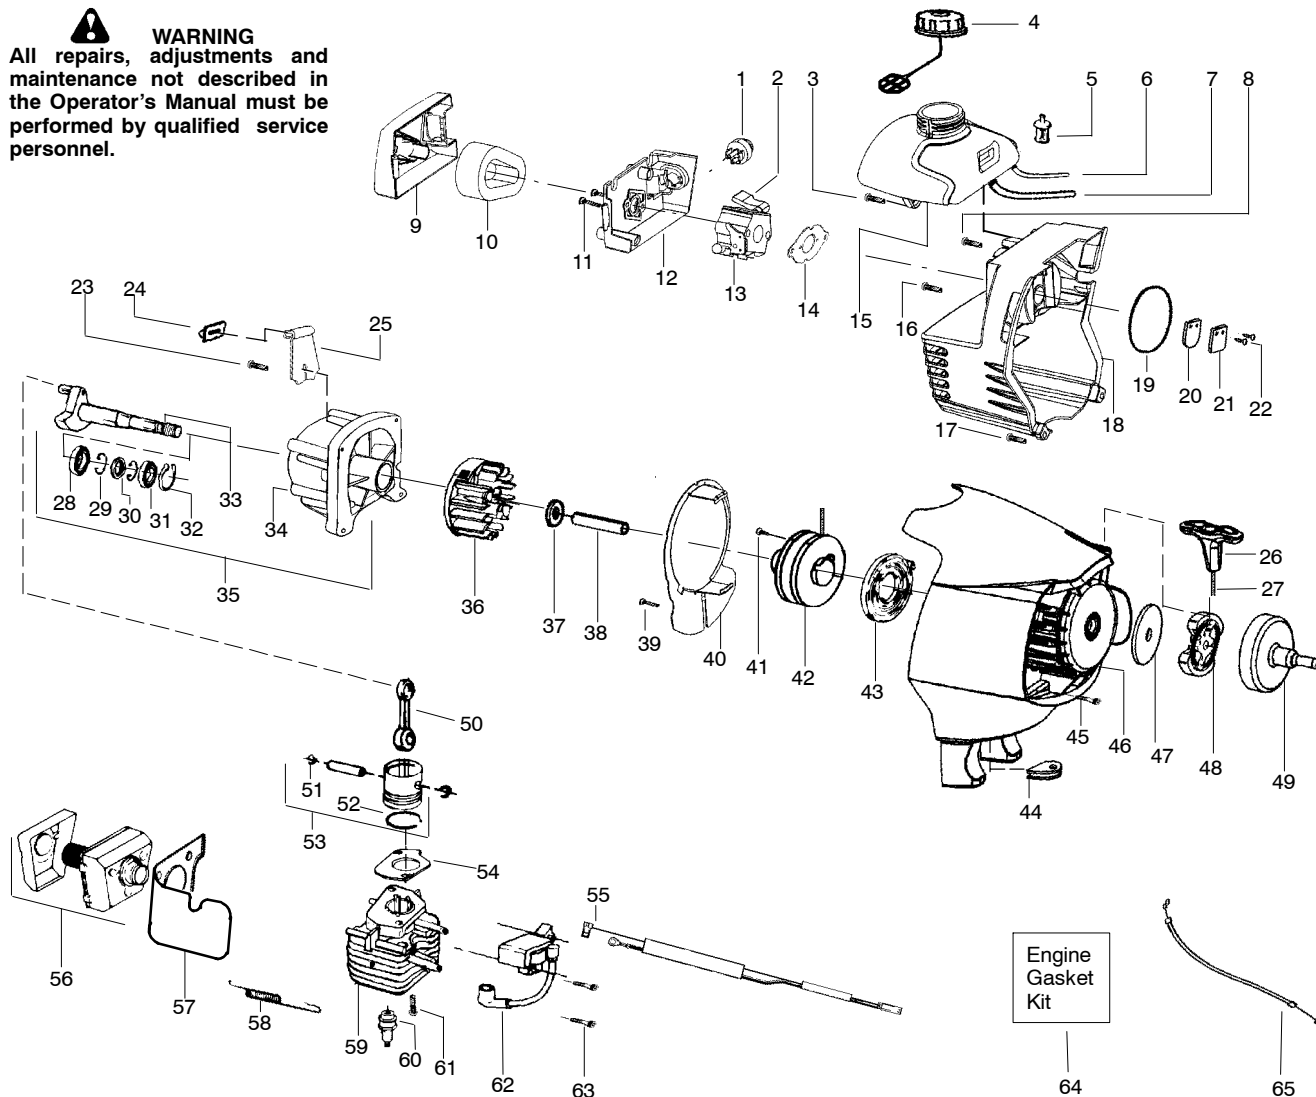

PARTS LIST NO. 530165586-01		Poulan PRO PARTS LIST	MODEL(s) PPB200	
DATE 3/17/05	Replaces 11/29/04 - 530165586-01		NOTE: Illustration may differ from actual model due to design changes	PAGE NO. 2

WARNING
All repairs, adjustments and maintenance not described in the Operator's Manual must be performed by qualified service personnel.

Ref.	Part No.	Description	Ref.	Part No.	Description	Ref.	Part No.	Description
1.	530047721	Bulb-Purge	24.	530055492	Isolator-Tank	48.	530055122	Assy-Clutch
2.	530071717	Kit-Choke Lever	25.	530054941	Ret.-Tank	49.	530028799	Drum-Clutch
3.	530015843	Screw-tank	26.	530054834	Handle-Starter	50.	530010960	Assy-Conn. Rod
4.	530049386	Cap-Fuel w/ret.	27.	530071325	Kit-Rope	51.	530015162	Ret.-Piston pin
5.	530095646	Assy-Fuel pickup	28.	530032103	Bearing-Inner	52.	530012594	Ring-Piston
6.	530069247	Kit-Fuel line	29.	530015787	Retainer	53.	530071998	Kit-Piston (Incl. 51,52)
7.	530069216	Kit-Fuel/Purge line	30.	530019158	Seal	54.	530071401	Gasket-Cylinder(kit)
8.	530015775	Screw	31.	530032102	Bearing-Outer	55.	530058846	Assy-Leadwire
9.	530054935	Cover-Air box	32.	530015789	Ret.-Crankshaft	56.	530069310	Kit-Muffler
10.	530054946	Filter-Air	33.	530028807	Assy-Crankshaft	57.	530058957	Shield
11.	530015849	Screw-Carb.	34.	530012514	Assy-Crankcase (Incl. 28-31)	58.	530036409	Spring-Muffler
12.	530054934	Box-Air	35.	530071685	Assy-C'case/C'shaft (Incl. 32,33,34)	59.	530012488	Cylinder
13.	530071637	Assy-Carb(WT628)	36.	530055524	Assy-Flywheel	60.	952030249	Plug-Spark(RCJ-6Y)
(Note: Repair kits are not available for this carburetor)			37.	530016030	Washer	61.	530001624	Bolt-Cyl. 1/4-20"
14.	530071401	Gasket-Carb.(kit)	38.	530055620	Spacer	62.	530039218	Module-Ignition
15.	530055317	Assy-Fuel Tank	39.	530015775	Screw-Baffle	63.	530016357	Screw-Module
16.	530015771	Screw-Crankcase	40.	530054939	Plate-Baffle	64.	530071401	Kit-Gasket (Incl. 14,19, 54)
17.	530015952	Screw-Shroud	41.	530016391	Screw-Rope	65.	530058962	Assy-Throttle cable
18.	530058797	Shroud	42.	530071399	Kit-Pulley(incl.41)			
19.	530071401	O-ring-Shroud (kit)	43.	530042086	Spring-Starter			
20.	530027593	Valve-Reed	44.	530019182	Grommet			
21.	530054596	Stop-Reed	45.	530015810	Screw-F/hsg.			
22.	530016064	Screw-Reed stop	46.	530059254	Assy.-Fan Housing			
23.	530015875	Screw-Retainer	47.	530094189	Washer-Clutch			

✓ = NEW PART NUMBER FOR THIS IPL

* = REFER TO THE SERVICE REFERENCE INDICATED FOR MORE INFORMATION. (LOCATED AT END OF IPL)