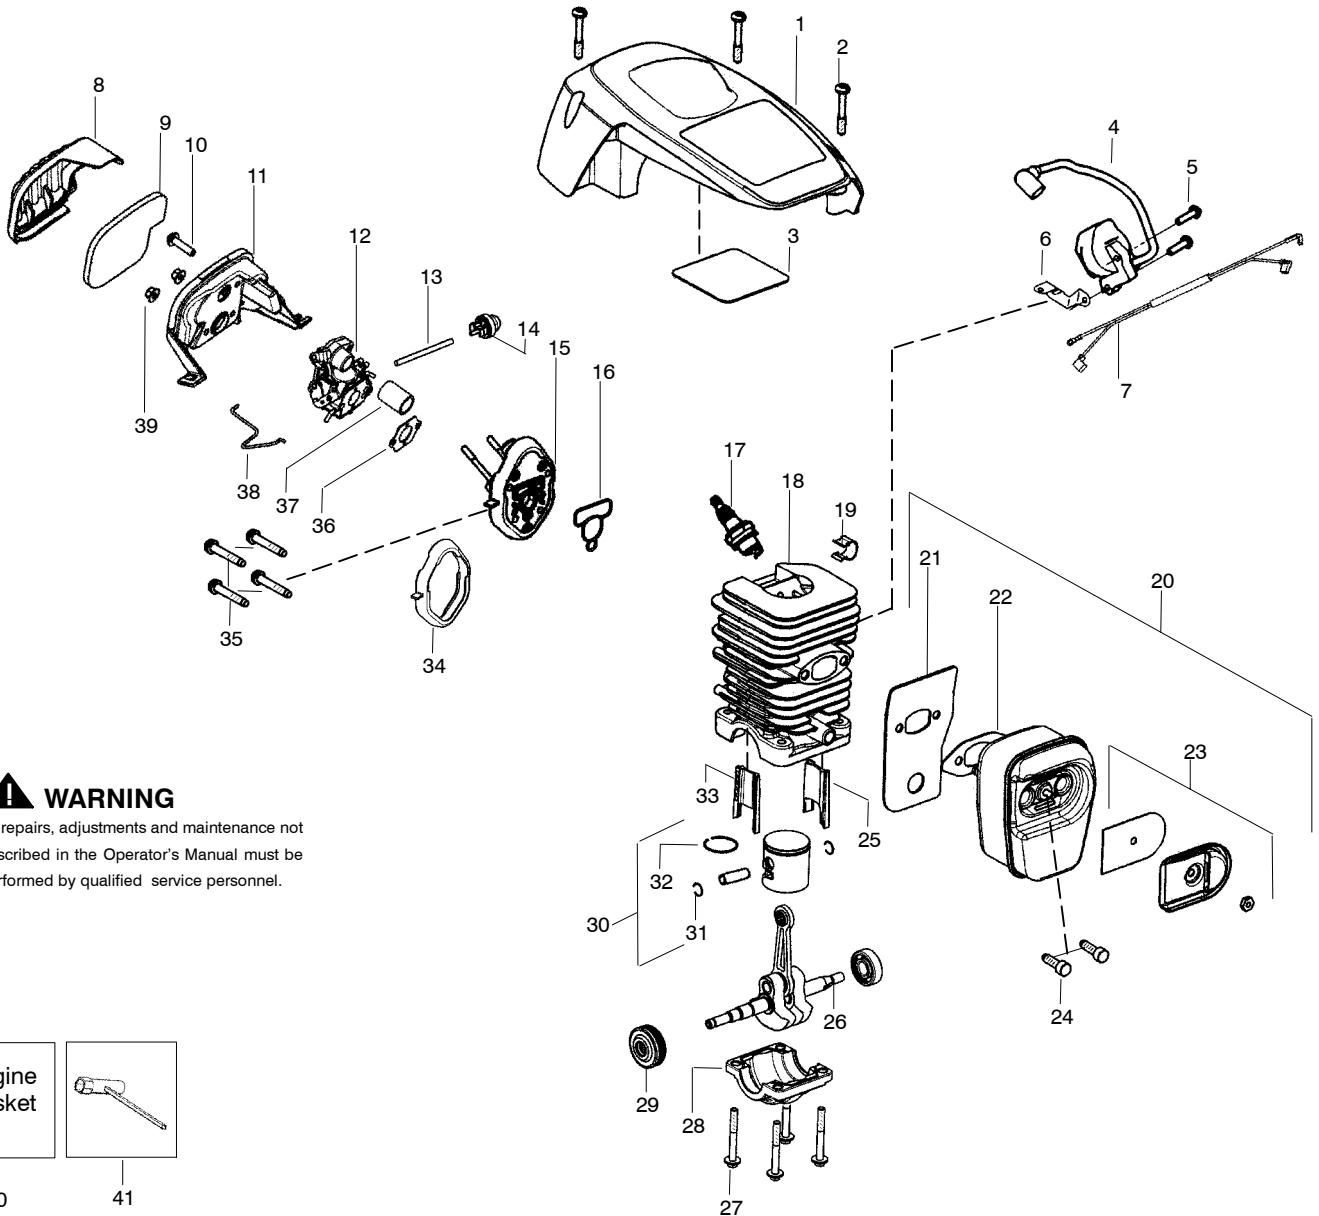

PARTS LIST NO. <b>530165407-01</b>		<b>Poulan® PARTS LIST</b>	CHAIN SAW MODEL(S) <b>P4018 WT</b>
DATE <b>3/3/05</b>	Replaces 10/04/04 - 530165407-01		<b>Note:</b> Illustration may differ from actual model due to design changes

↖ = NEW PART NUMBER FOR THIS IPL

★ = REFER TO THE SERVICE REFERENCE INDICATED FOR MORE INFORMATION. (LOCATED AT END OF IPL)

PARTS LIST NO. <b>530165407-01</b>		<b>Poulan® PARTS LIST</b>	CHAIN SAW MODEL(S) <b>P4018 WT</b>
DATE <b>3/3/05</b>	Replaces 10/04/04 - 530165407-01		<b>Note:</b> Illustration may differ from actual model due to design changes