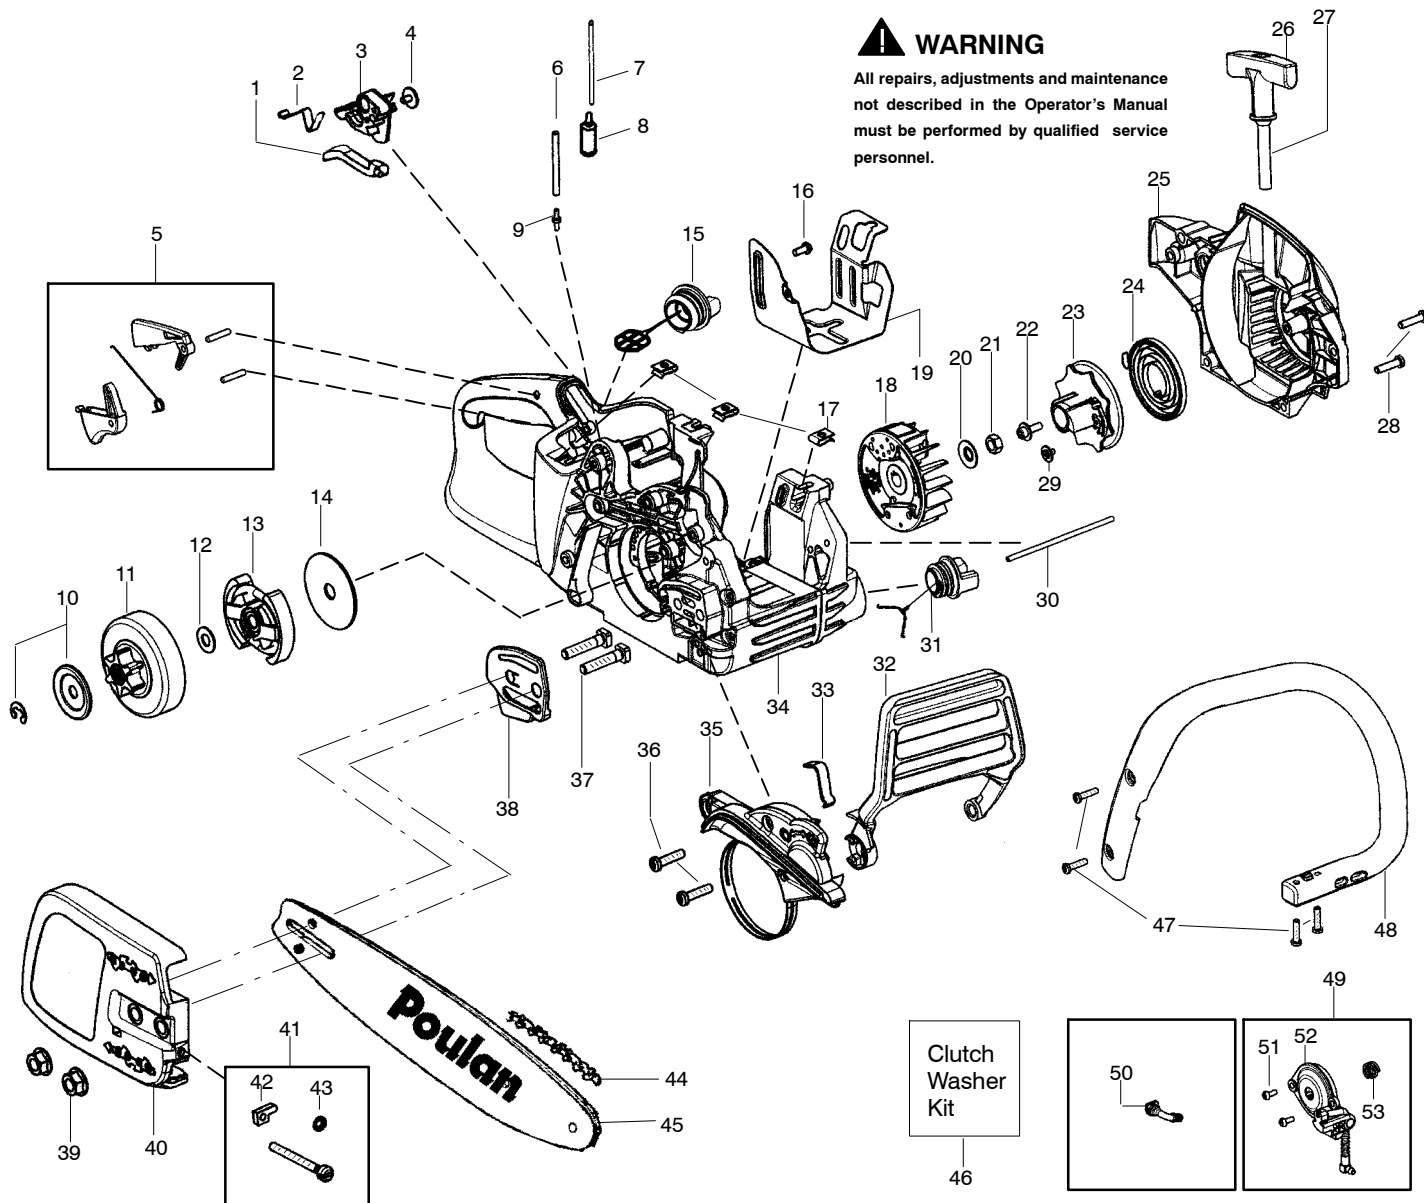

PARTS LIST NO. 530165407-01		Poulan® PARTS LIST	CHAIN SAW MODEL(S) P4018 WT	
DATE 3/3/05	Replaces 10/04/04 - 530165407-01		Note: Illustration may differ from actual model due to design changes	PAGE NO. 1

WARNING

All repairs, adjustments and maintenance not described in the Operator's Manual must be performed by qualified service personnel.

Ref.	Part No.	Description	Ref.	Part No.	Description	Ref.	Part No.	Description
1.	530057893	Knob-Choke	20.	530015127	Washer-Flywheel	40.	530057904-10	Assy-Clutch Cover (Incl. # 41)
2.	530057908	Spring-Ign. Switch	21.	530016134	Nut-Flywheel	41.	530069611	Kit-Bar Adjust (Incl. 42,43)
3.	530057891	Lever-Ign. Switch	22.	530015920	Screw	42.	530015826	Pin-Bar Adjust
4.	530016080	Screw	23.	530057890	Pulley-Starter	43.	530038593	Retainer-Bar Adjust
5.	530071888	Kit-Trigger/Lockout	24.	530042095	Spring-Starter	44.	952051338	Accy-18" Chain
6.	530069216	Kit-Fuel Line (Large)	25.	530057889-10	Housing-Fan	45.	952044418	Accy-18" Bar
7.	530069247	Kit-Fuel Line (Small)	26.	530056402	Handle-Starter	46.	530071945	Kit-Clutch Washer (Incl. 10,12)
8.	530095649	Assy-Fuel Pick Up	27.	530069232	Kit-Rope			
9.	530023877	Fitting-Fuel line	28.	530016432	Screw			
10.	530071945	Kit-Clutch Washer	29.	530016080	Screw			
11.	530057905	Assy-Clutch Drum 3/8"	30.	530058786	Assy-Oil Vent	47.	530016432	Screw
12.	530071945	Kit-Clutch Washer	31.	530057236	Assy-Oil Cap w/ret.	48.	530057888	Handle-Front
13.	530057907	Assy-Clutch	32.	530057897	Handguard	49.	530071891	Kit-Oil Pump (Incl. 51,52,53)
14.	530016419	Washer-Large Clutch	33.	530016416	Spring-Handguard			
15.	530047192	Assy-Fuel Cap w/ret	34.	530058863	Assy-Chassis (Incl. 5,6,7,8,9,15,16,17,19,31,33,37)	50.	530057924	Assy-Oil Pick Up
16.	530016064	Screw			51.	530016064	Screw	
17.	530015922	Nut-"U" type speed	35.	530071893	Kit-Chainbrake	52.	530057931	Assy-Oil Pump
18.	530057937	Assy-Flywheel	36.	530016432	Screw	53.	530037820	Gear-Worm
19.	530057911	Shield-Heat	37.	530016133	Bolt-Bar			
			38.	530057910	Plate-Bar			
			39.	530015917	Nut-Bar			

↖ = NEW PART NUMBER FOR THIS IPL

★ = REFER TO THE SERVICE REFERENCE INDICATED FOR MORE INFORMATION. (LOCATED AT END OF IPL)