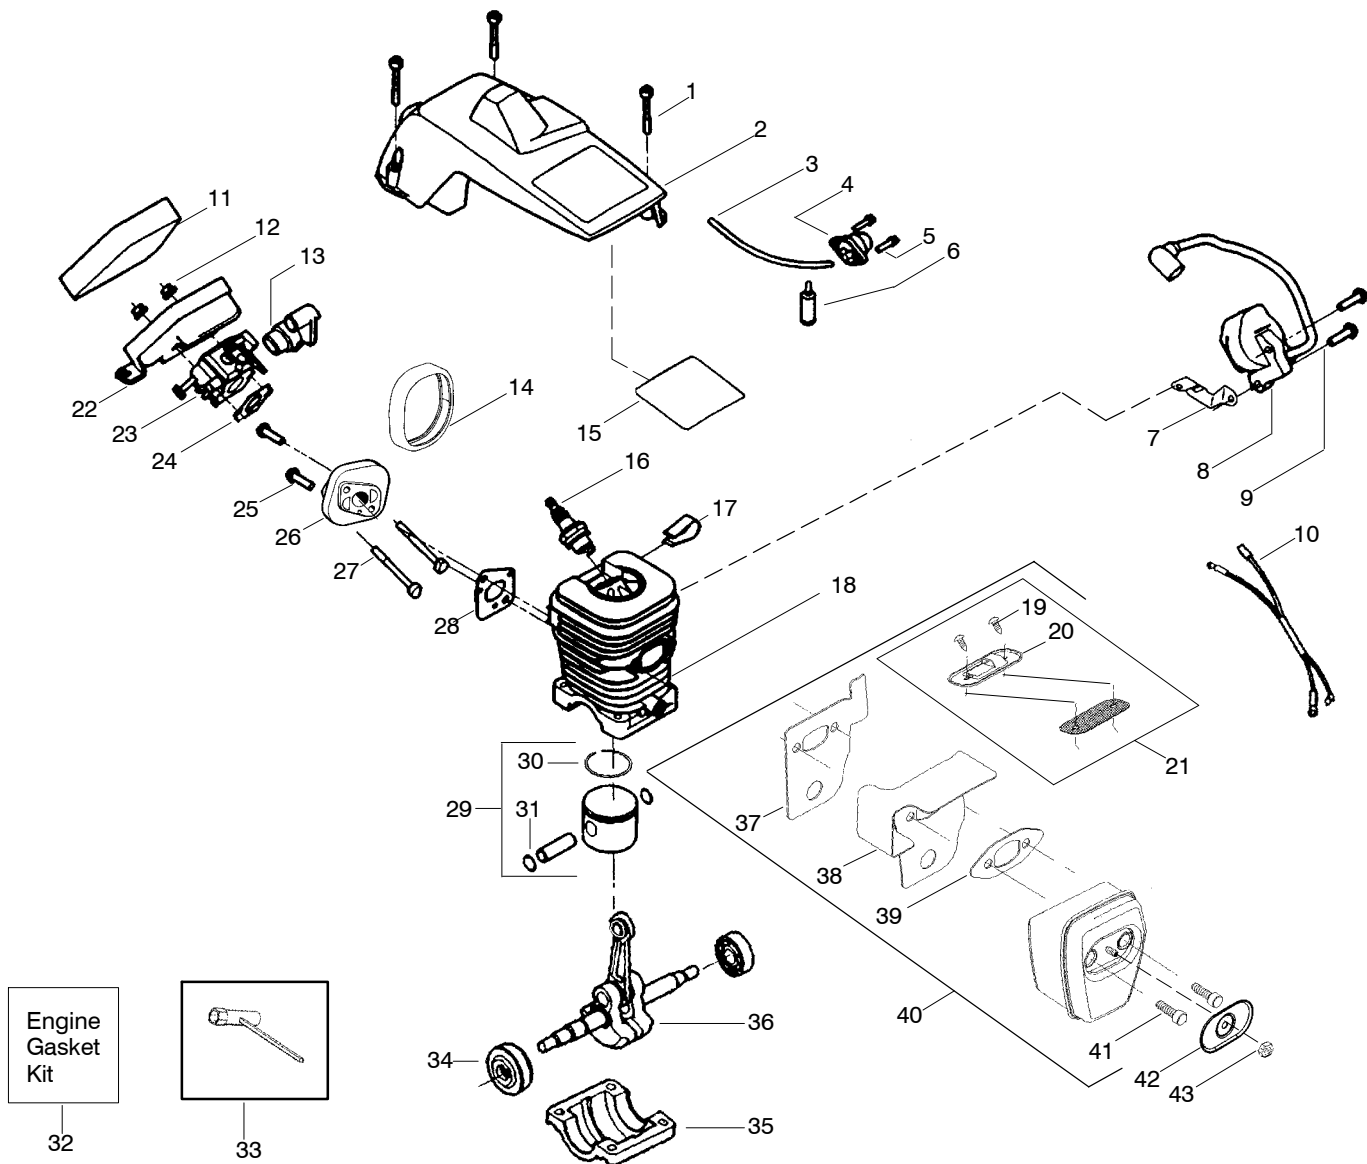

PARTS LIST NO. 530164716		Poulan PRO PARTS LIST	CHAIN SAW MODEL(S) PPB1634LE	
DATE 1/23/04	NEW		NOTE: Illustration may differ from actual model due to design changes	PAGE NO. 2

Ref.	Part No.	Description	Ref.	Part No.	Description	Ref.	Part No.	Description
1.	530016153	Screw	18.	530012550	Cylinder	33.	530031163	Bar Wrench
2.	530055637	Assy-Cylinder Shield (includes # 15)	19.	530016351	Screw-Outlet cover	34.	530056363	Assy-Seal & Bearing
3.	530069247	Kit-Fuel Line (Small)	20.	530054883	Cover - Outlet	35.	530037935	Cap-Crankcase
4.	530047213	Assy-Air Purge	21.	530071413	Kit-Spark Arrestor (Incl. 19,20)	36.	530047062	Assy-Crankshaft
5.	530015780	Screw	22.	530057480	Air Filter Housing	37.	530054885	Backplate
6.	530095646	Assy-Fuel Pick-up	23.	---	Kit-Carburetor	38.	530054880	Guide-Outlet
7.	530047442	Strap-Ground		530071820	Zama (W-20)	39.	530069608	Gasket-Muffler(kit)
8.	530039198	Ignition Module		530071821	Walbro (WT-662)	40.	530054886	Assy-Muffler (Incl. 37-39,41)
9.	530015814	Screw	24.	530069608	Gasket-Carb. (kit)	41.	530016338	Bolt-Muffler
10.	530052296	Assy-Wire Harness	25.	530016386	Screw	42.	530055586	Cover-Bolt
11.	530037793	Foam-Air Filter	26.	530049700	Carb. Adapter	43.	530016359	Nut-Brass
12.	530016101	Nut	27.	530016187	Screw			Not Shown
13.	530035526	Grommet-Carb Adjust	28.	530069608	Gasket-Adaptor(kit)		530164284	Manual
14.	530054144	Seal-Carb Adapter	29.	530071408	Kit-Piston (Incl. 30 & 31)		530057757	Decal-Warning
15.	530055698	Reflector-Heat	30.	530038729	Ring-Piston		530059229	Decal-Start Inst.
16.	952030150	Spark Plug (RCJ-7Y)	31.	530015697	Retainer-Piston Pin			
17.	530016136	Clip-High Tension Lead	32.	530069608	Kit-Engine Gasket (Incl. 24, 28 & 39)			

✓ = NEW PART NUMBER FOR THIS IPL   * = REFER TO THE SERVICE REFERENCE INDICATED FOR MORE INFORMATION. (LOCATED AT END OF IPL)
● = THESE PARTS ARE ILLUSTRATED FOR CLARITY. ORDER COMPLETE ASSEMBLY.