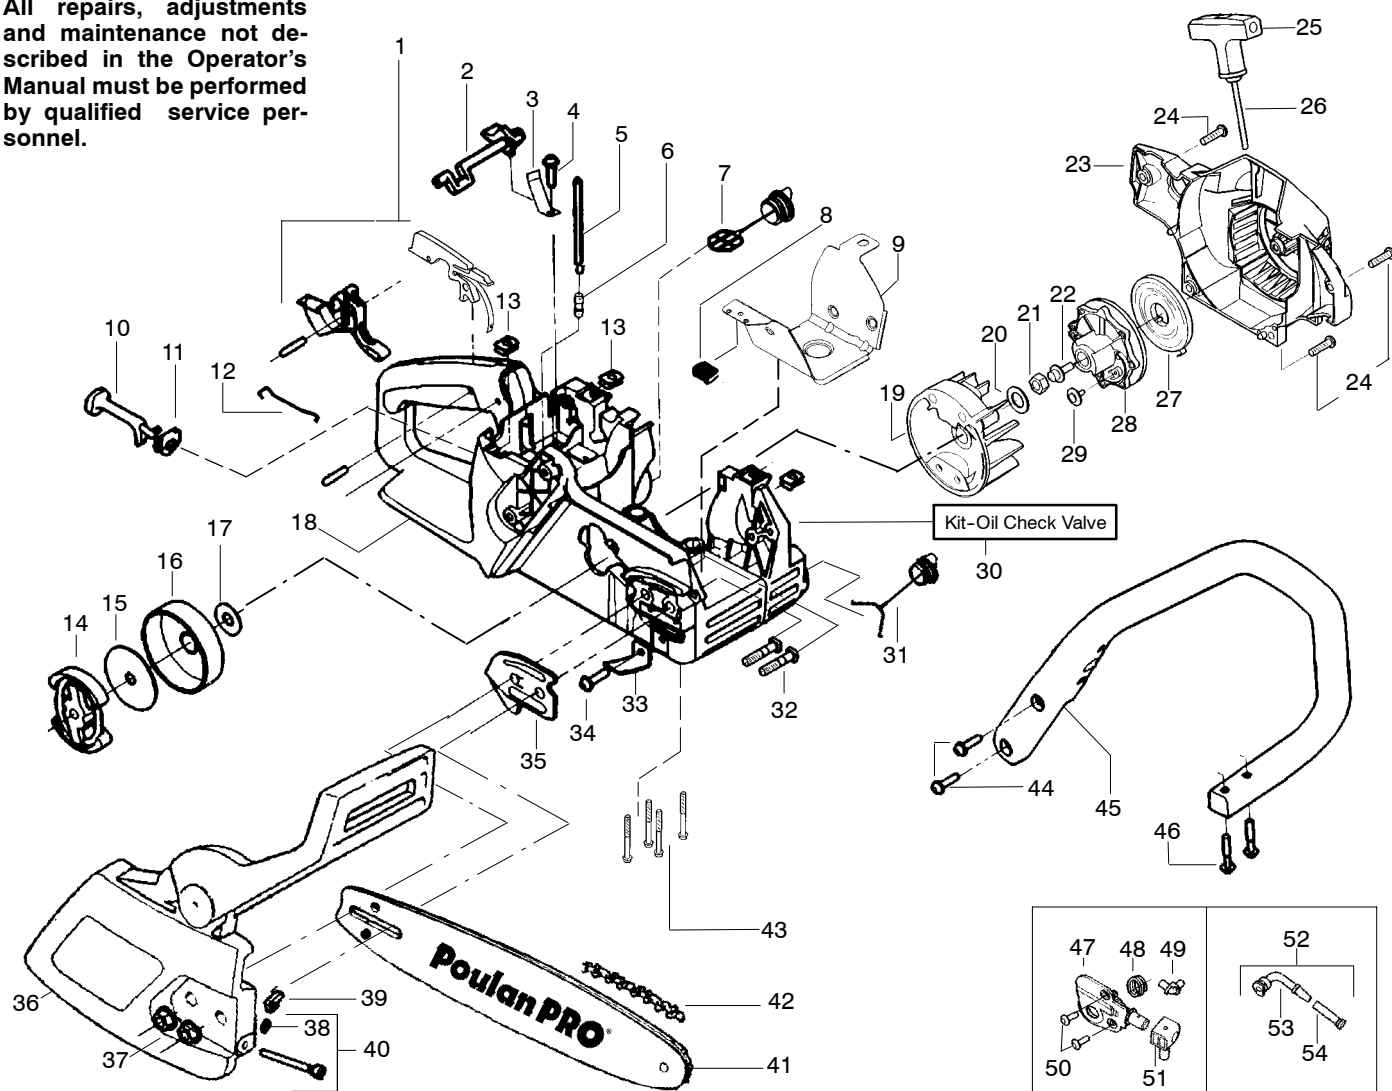

PARTS LIST NO. 530164716		Poulan PRO PARTS LIST	CHAIN SAW MODEL(S) PPB1634LE
DATE 1/23/04	NEW		PAGE NO. 1
Note: Illustration may differ from actual model due to design changes			

WARNING

All repairs, adjustments and maintenance not described in the Operator's Manual must be performed by qualified service personnel.

Ref.	Part No.	Description	Ref.	Part No.	Description	Ref.	Part No.	Description
1.	530071832	Kit-Trigger & Lockout (Includes Pin)	22.	530015920	Screw	42.	952051211	Chain - 16"
2.	530038227	Lever-Switch	23.	530059270	Housing-Fan	43.	530016132	Screw
3.	530016149	Spring-Switch	24.	530015892	Screw	44.	530015814	Screw
4.	530015775	Screw	25.	530037485	Handle-Starter	45.	530056798	Handle-Front
5.	530069216	Kit-Fuel Line (Large)	26.	530069232	Kit-Rope	46.	530015940	Screw
6.	530023877	Fitting - Fuel line	27.	530027531	Spring-Starter	47.	530071259	Kit-Oil Pump (incl 48,49,51)
7.	530047192	Assy-Fuel Cap w/ret.	28.	530037817	Pulley-Starter	48.	530037820	Gear-Worm Spring
8.	530055322	Clip - "U"	29.	530016080	Screw	49.	530049477	Elbow-Oil Pickup
9.	530055183	Shield - Heat	30.	530071666	Kit-Oil Check Valve	50.	530016064	Screw
10.	530047989	Lever-Choke	31.	530010846	Assy-Oil Cap	51.	530019206	Block-Seal
11.	530049005	Grommet-Choke lever	32.	530016133	Bolt - Bar	52.	530047663	Assy-Oil-Pickup (Incl. 53, 54)
12.	530037809	Wire-Throttle	33.	530029850	Chain Catcher	53.	530038373	Pickup-Oiler
13.	530015922	Nut-Speed	34.	530015814	Screw	54.	530056533	Filter-Oil
14.	530014949	Assy.-Clutch	35.	530038238	Plate-Bar Mounting			
15.	530015611	Washer-Clutch	36.	530059274	Assy.-Chain Brake			
16.	530047061	Assy-Drum W/brg.	37.	530015917	Nut-Bar Mounting			
17.	530015907	Washer - Thrust	38.	530038593	Retainer-Bar Adjust			
18.	530059271	Assy-Chassis	39.	530015826	Pin-Bar Adjust			
19.	530039187	Assy-Flywheel	40.	530069611	Kit-Bar Adjust (incl 38,39)			
20.	530015127	Washer-Flywheel	41.	952044369	Bar - 16"			
21.	530016134	Nut-Flywheel						