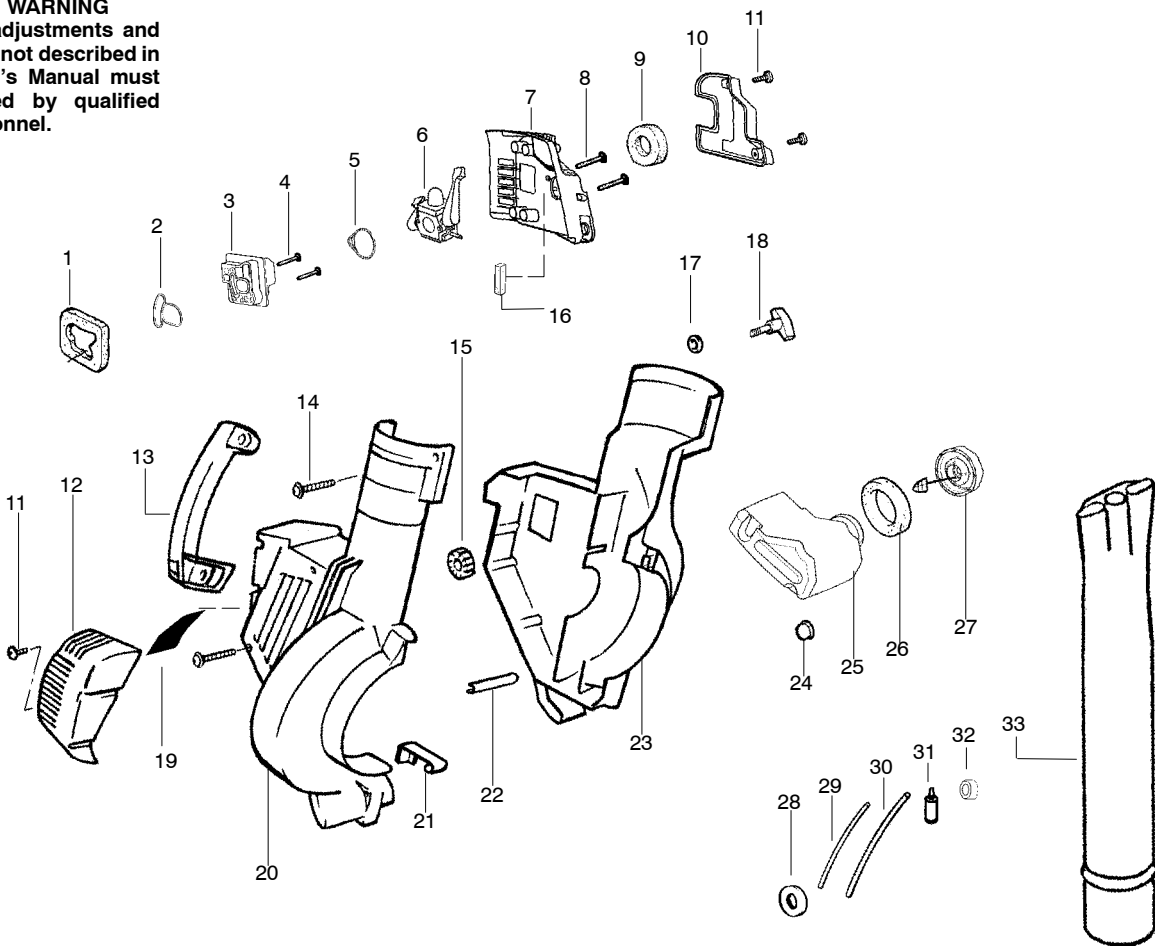

PARTS LIST NO. 530164386		<b>Poulan PRO</b> PARTS LIST	MODEL(s) PPB2000LE
DATE 11/25/03	NEW		NOTE: Illustration may differ from actual model due to design changes

**WARNING**

All repairs, adjustments and maintenance not described in the Operator's Manual must be performed by qualified service personnel.

Ref.	Part No.	Description	Ref.	Part No.	Description
1.	530071459	Air Dam (kit)	22.	530049617	Guide-Starter Rope
2.	530071458	Gasket-Adapter (kit)	23.	530059182	Housing-Left
3.	530035561	Carburetor Adaptor	24.	530036792	Isolator-Crankcase
4.	530016309	Screw	25.	530049491	Assy-Fuel Tank
5.	530071458	Gasket-Carburetor (kit)	26.	530049527	Gasket-Fuel Tank
6.	---	Kit-Carb Ass'y.	27.	530049386	Fuel Cap w/Retainer
	530071632	Zama-(C1Q-W11C)	28.	530049656	Grommet-Shroud
	530071775	Walbro-(WT-606)	29.	530069247	Kit-Line Carb/Purge
7.	530056629	Air Box	30.	530069216	Kit-Line Tank/Purge
8.	530015849	Screw-Carb.	31.	530095646	Assy-Fuel Pick-up
9.	530049383	Filter-Air	32.	530071459	Grommet-Fuel line (kit)
10.	530056581	Cover-Air Filter	33.	530095593	Tube-Blower
11.	530016349	Screw			Not Shown
12.	530056641	Guard-Muffler		530164283	Operator Manual
13.	530095469	Handle		530057414	Warning Decal
14.	530015886	Screw		530057214	Decal-Start Inst.
15.	530049323	Isolator			
16.	530071459	Foam 25.4mm (kit)			
17.	530015197	Nut			
18.	530016322	Knob-Tube Clamp			
19.	530071458	Reflector-Heat (kit)			
20.	530059183	Housing-Right			
21.	530402044	Spring-Cover Latch			

/ = NEW PART NUMBER FOR THIS IPL

\* = REFER TO THE SERVICE REFERENCE INDICATED FOR MORE INFORMATION. (LOCATED AT END OF IPL)

PARTS LIST NO. 530164386		<b>Poulan PRO</b> PARTS LIST	MODEL(S) PPB2000LE
DATE 11/25/03	NEW		NOTE: Illustration may differ from actual model due to design changes