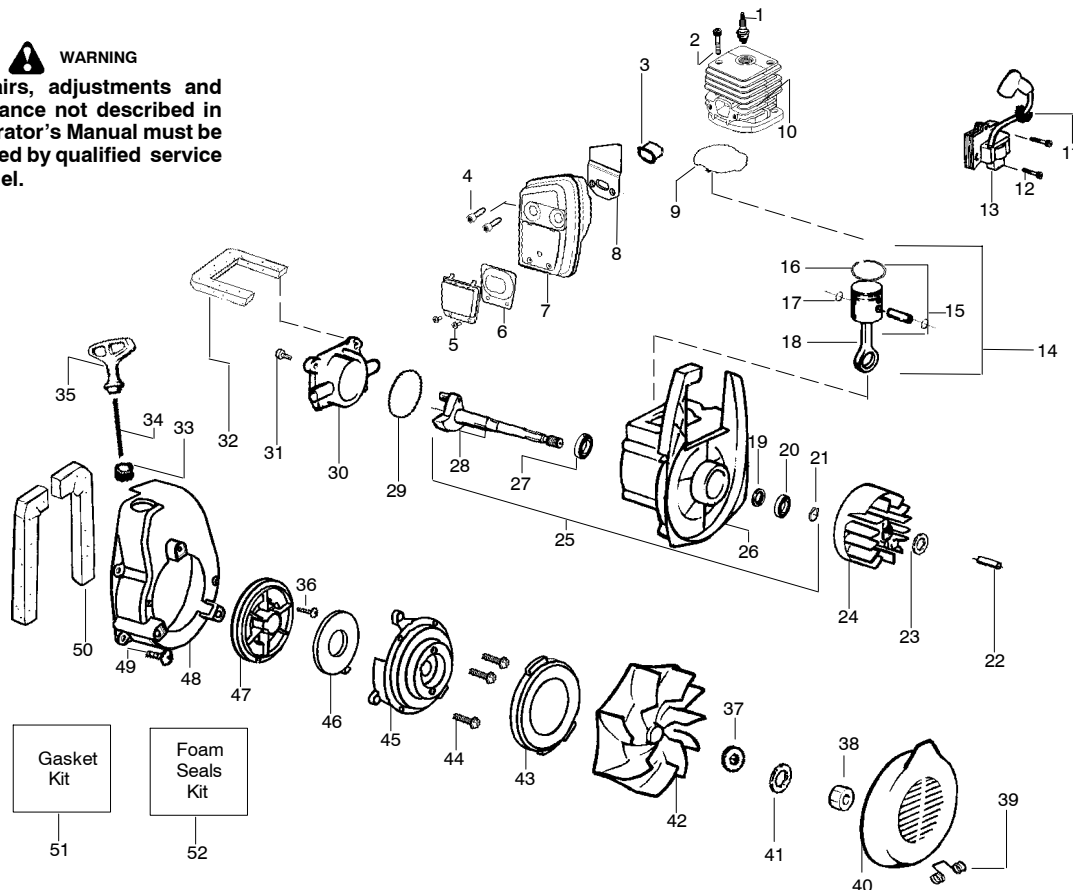

PARTS LIST NO. 530164386		Poulan PRO PARTS LIST	MODEL(S) PPB2000LE	
DATE 11/25/03	NEW		NOTE: Illustration may differ from actual model due to design changes	PAGE NO. 2

WARNING

All repairs, adjustments and maintenance not described in the Operator's Manual must be performed by qualified service personnel.

Ref.	Part No.	Description	Ref.	Part No.	Description	Ref.	Part No.	Description
1.	952030249	Spark Plug (RCJ-6Y)	21.	530015941	Retainer Ring-C'chaft	40.	530049313	Inlet Door
2.	530015953	Screw	22.	530016190	Spacer-Flywheel	41.	530016279	Washer
3.	530055191	Insulator-Heat	23.	530015149	Washer	42.	530069817	Assy-Impeller
4.	530016387	Screw-Muffler-Internal	24.	530039209	Assy-Flywheel	43.	530056625	Seal-Ring
5.	530015241	Screw	25.	530071456	Assy-Crankcase/Crank shaft (incl. 21,26,28)	44.	530016349	Screw
6.	530071593	Kit-Spark Screen (incl. #5)	26.	530012492	Assy-Crankcase (Incl. 19,20,27)	45.	530055101	Housing-Pulley
7.	530071599	Kit-Muffler (incl. 4,5,6, & 8)	27.	530032125	Bearing-Inner	46.	530042086	Spring-Starter
8.	530071458	Gasket-Baffle (kit)	28.	530012452	Assy-Crankshaft	47.	530071466	Kit-Starter Pulley
9.	530071458	Gasket-Cylinder (kit)	29.	530071458	O-ring-C/case (kit)	48.	530055102	Fan Housing
10.	530071457	Kit-Cylinder	30.	530012443	Cover-Crankcase	49.	530015810	Screw
11.	530019182	Grommet-Ign. Module	31.	530015810	Screw	50.	530071459	Foam-182mm (kit)
12.	530016357	Screw-Ignition Module	32.	530071459	Foam-219mm (kit)	51.	530071458	Kit-Gasket (page 1 incl. 2,5 & 19) (page 2 incl. 8,9, & 29)
13.	530035505	Ignition Module	33.	530029182	Eyelet-Flange	52.	530071459	Kit-Foam Seals (page 1 incl. 1,16, & 32) (page 2 incl. 32 & 50)
14.	530071785	Kit-Piston/Rod (Incl. 15,18)	34.	530071467	Kit-Rope			
15.	530071833	Kit-Piston (Incl. 16 & 17)	35.	530049488	Handle-Starter			
16.	530055120	Piston Ring	36.	530016391	Screw-Rope			
17.	530015162	Retainer-Piston Pin	37.	530016240	Washer-Belleville			
18.	530069945	Assy-Connecting Rod	38.	530626605	Nut			
19.	530019264	Seal-Crankcase	39.	530402043	Spring-Return Cover			
20.	530055728	Bearing-Outer						

✓ = NEW PART NUMBER FOR THIS IPL

★ = REFER TO THE SERVICE REFERENCE INDICATED FOR MORE INFORMATION. (LOCATED AT END OF IPL)