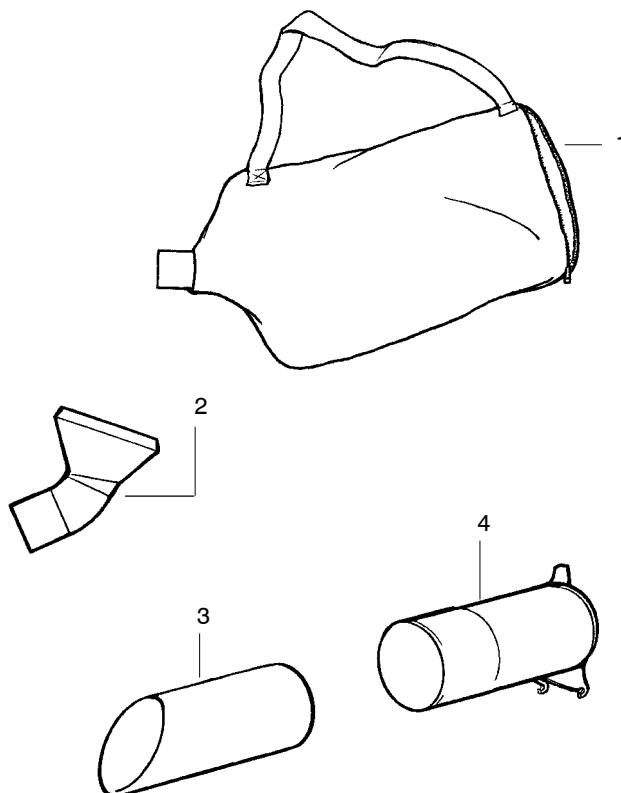

PARTS LIST NO. 530164386		Poulan PRO PARTS LIST	MODEL(s) PPB2000LE	
DATE 11/25/03	NEW		NOTE: Illustration may differ from actual model due to design changes	PAGE NO. 3

Vacuum Tube Ass'y.

Ref.	Part No.	Description
1.	530095564	Assy-Vac. Bag w/strap
2.	530095470	Tube-Elbow Vac
3.	530094476	Tube-Lower Vac
4.	530056901	Tube-Upper Vac

Kit - Carburetor Assy # 530071632 - C1Q-W11C (zama)

Kit - Carburetor Assy # 530071775 - WT-606 (walbro)