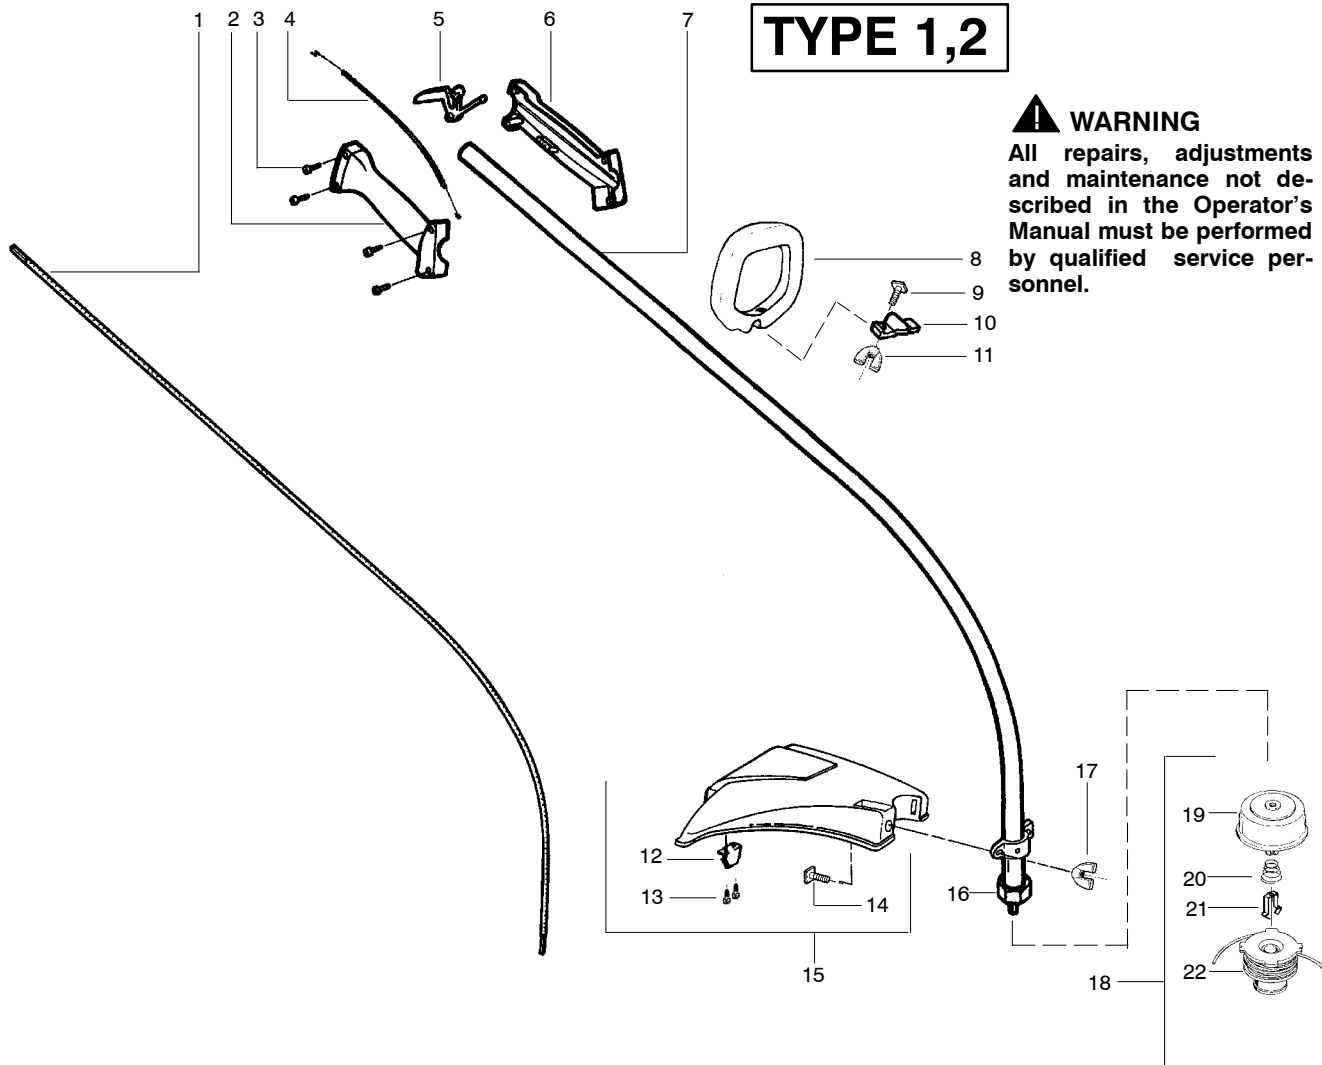

PARTS LIST NO. 530163707		WEED EATER® PARTS LIST	MODEL(s) FL25
DATE 6/03/03	Replaces 530163707 - 4/14/03		Note: Illustration may differ from actual model due to design changes

⚠ WARNING
All repairs, adjustments and maintenance not described in the Operator's Manual must be performed by qualified service personnel.

Ref.	Part No.	Description	Ref.	Part No.	Description
1.	530095803	Shaft - Flex	15.	530069686	Kit - Shield Assy (Incl. 12,13,14,17)
2.	530038581	Throttle Hsg. (Right)	16.	530095563	Dust Cup
3.	530016349	Screw - Throttle Hsg.	17.	530016118	Wingnut - Handle/Shield
4.	530071548	Assy - Throttle Cable	18. ✓	952711621	Accy - TNG VI Cutting Head (Incl. 19-22)
5.	530038682	Trigger	19.	530095776	Assy - Hub
6.	530038580	Throttle Hsg. (Left)	20.	530053241	Spring - Compression
7.	530071315	Assy - Drive Shaft Hsg.	21.	530401957	Clip - Retainer - Head
8.	530038584	Handle - Assist	22.	952711616	Accy - Spool w/Line
9.	530015820	Bolt - Handle/Shield	Not Shown		
10.	530038599	Clamp - Handle		530163512	Operator Manual
11.	530016118	Wingnut - Handle/Shield		530054864	Decal - Start Inst.
12.	530052287	Line Limiter		530055350	Decal - Shaft Warning
13.	530015966	Screw - Line Limiter			
14.	530015820	Bolt - Handle/Shield			

✓ = NEW PART NUMBER FOR THIS IPL * = REFER TO THE SERVICE REFERENCE INDICATED FOR MORE INFORMATION. (LOCATED AT END OF IPL)

PARTS LIST NO. 530163707		WEED EATER® PARTS LIST	MODEL(s) FL25
DATE 6/03/03	Replaces 530163707 - 4/14/03		Note: Illustration may differ from actual model due to design changes

↗ = NEW PART NUMBER FOR THIS IPL

* = REFER TO THE SERVICE REFERENCE INDICATED FOR MORE INFORMATION. (LOCATED AT END OF IPL)

PARTS LIST NO. 530163707		WEED EATER® PARTS LIST	MODEL(s) FL25
DATE 6/03/03	Replaces 530163707 - 4/14/03		Note: Illustration may differ from actual model due to design changes