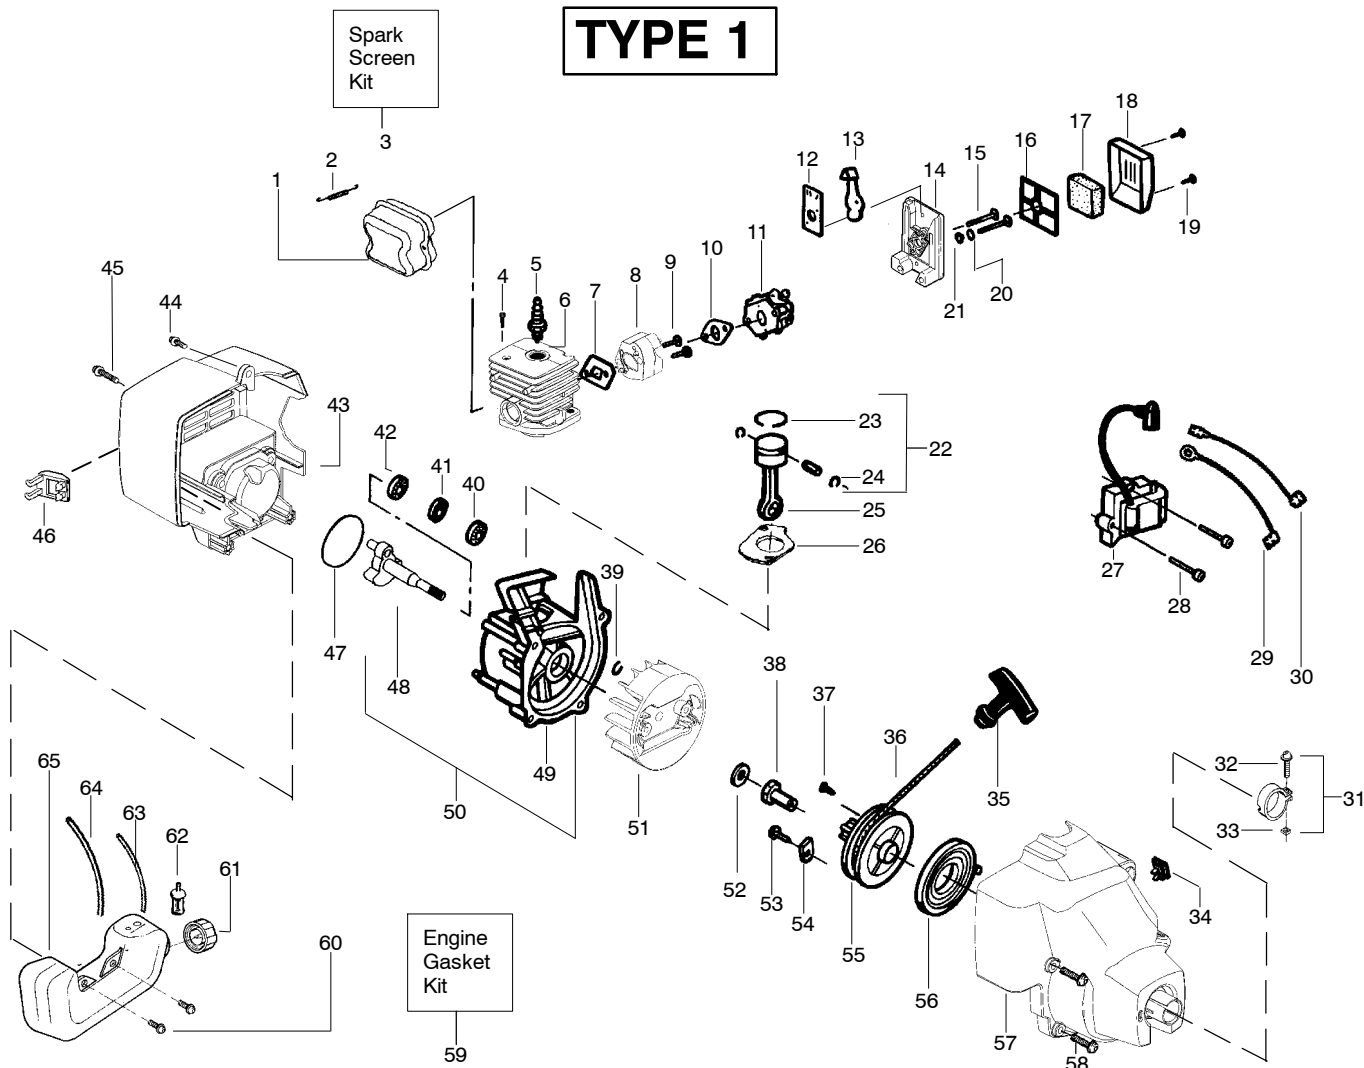

PARTS LIST NO. 530163707		WEED EATER® PARTS LIST	MODEL(s) FL25	
DATE 6/03/03	Replaces 530163707 - 4/14/03		Note: Illustration may differ from actual model due to design changes	PAGE NO. 2

TYPE 1

Ref.	Part No.	Description	Ref.	Part No.	Description	Ref.	Part No.	Description
1.	530071396	Kit - Muffler (incl. 2)	24.	530015162	Retainer-Piston Pin	47.	530071363	O-Ring-C'case/Shrd
2.	530042088	Spring-Muffler	25.	530069945	Assy-Connecting Rod	48.	530054753	Assy-Crankshaft
3.	530071391	Kit-Spark Arrestor	26.	530071363	Gasket-Cylinder	49.	530071627	Assy-Crankcase
4.	530015953	Screw-Cylinder	27.	530055160	Ignition Module			(Incl. 40-42)
5.	952030249	Spark Plug (RCJ 6Y)	28.	530016357	Screw	50.	530071624	Assy-C'case & C'shaft
6.	530071359	Kit - Cylinder	29.	530014662	Assy-Ground Wire			(Incl. 39,48,49)
7.	530071363	Gasket-Cylind./Carb.	30.	530014663	Assy-Leadwire	51.	530069886	Assy-Flywheel
8.	530056403	Adapter-Carb.	31.	530056365	Assy-Nose Cone Clamp	52.	530015828	Washer-Flat
9.	530016014	Screw			(Incls. 32 & 33)	53.	530015775	Screw
10.	530071363	Gasket-Carb.	32.	530016381	Screw-Nose Cone	54.	530027523	Retainer-Can
11.	530071635	Kit-Carb.(WT-631)	33.	530016382	Nut-Nose Cone	55.	530069400	Kit-Starter Pulley
12.	530038747	Choke Plate Mounting	34.	530071356	Kit-On/Off Switch			(Incl. 37)
13.	530038686	Shutter-Choke	35.	530027569	Handle-Starter	56.	530042085	Spring-Starter
14.	530052431	Air Box	36.	530069232	Kit - Rope	57.	530071667	Assy.-Fan Hsg
15.	530016353	Screw	37.	530016080	Screw	58.	530015810	Screw
16.	530036569	Plate - Filter Support	38.	530038604	Coupling-Drive	59.	530071363	Kit-Engine Gasket
17.	530036575	Foam-Air Filter	39.	530015941	Retain. Ring-C'shaft			(Incl. 7,10,26,47)
18.	530036568	Cover-Air Filter	40.	530055728	Outer Bearing	60.	530016379	Screw
19.	530016349	Screw	41.	530019264	Seal-C'case	61.	530014347	Assy-Fuel Cap
20.	530015852	Spacer-Choke	42.	530032125	Inner Bearing	62.	530095646	Assy-Fuel Pickup
21.	530015254	Washer	43.	530056547	Shroud-Rear	63.	530069247	Kit-Fuel Line (Small)
22.	530071357	Kit - Piston	44.	530015934	Screw	64.	530069216	Kit-Fuel Line (Large)
		(Incl. 23, 24)	45.	530015810	Screw	65.	530049296	Assy-Fuel Tank (incl. filter, lines & fuel cap)
23.	530055120	Piston Ring	46.	530054536	Guard-Muffler			

↗ = NEW PART NUMBER FOR THIS IPL

* = REFER TO THE SERVICE REFERENCE INDICATED FOR MORE INFORMATION. (LOCATED AT END OF IPL)