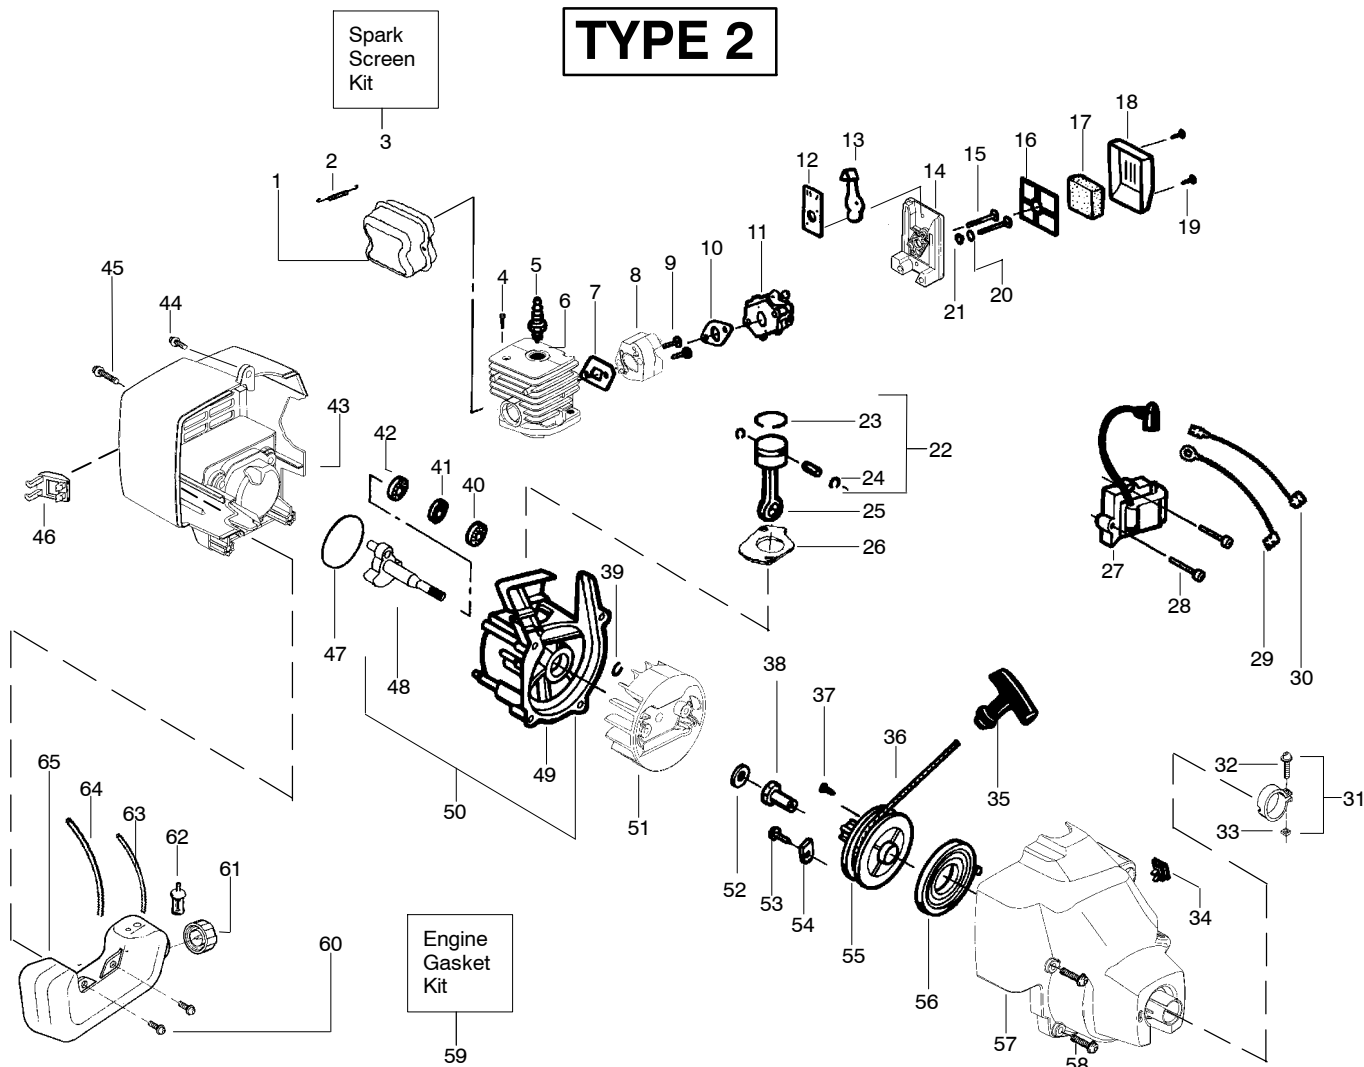

Ref.	Part No.	Description	Ref.	Part No.	Description
1.	530095803	Shaft - Flex	15.	530069686	Kit - Shield Assy (Incl. 12,13,14,17)
2.	530038581	Throttle Hsg. (Right)	16.	530095563	Dust Cup
3.	530016349	Screw - Throttle Hsg.	17.	530016118	Wingnut - Handle/Shield
4.	530071548	Assy - Throttle Cable	18. ✓	952711621	Accy - TNG VI Cutting Head (Incl. 19-22)
5.	530038682	Trigger	19.	530095776	Assy - Hub
6.	530038580	Throttle Hsg. (Left)	20.	530053241	Spring - Compression
7.	530071315	Assy - Drive Shaft Hsg.	21.	530401957	Clip - Retainer - Head
8.	530038584	Handle - Assist	22.	952711616	Accy - Spool w/Line
9.	530015820	Bolt - Handle/Shield	Not Shown		
10.	530038599	Clamp - Handle		530163512	Operator Manual
11.	530016118	Wingnut - Handle/Shield		530054864	Decal - Start Inst.
12.	530052287	Line Limiter		530055350	Decal - Shaft Warning
13.	530015966	Screw - Line Limiter			
14.	530015820	Bolt - Handle/Shield			

✓ = NEW PART NUMBER FOR THIS IPL * = REFER TO THE SERVICE REFERENCE INDICATED FOR MORE INFORMATION. (LOCATED AT END OF IPL)

PARTS LIST NO. 530163707		WEED EATER® PARTS LIST	MODEL(s) FL25
DATE 6/03/03	Replaces 530163707 - 4/14/03		Note: Illustration may differ from actual model due to design changes

↗ = NEW PART NUMBER FOR THIS IPL

* = REFER TO THE SERVICE REFERENCE INDICATED FOR MORE INFORMATION. (LOCATED AT END OF IPL)

PARTS LIST NO. 530163707		WEED EATER® PARTS LIST	MODEL(s) FL25
DATE 6/03/03	Replaces 530163707 - 4/14/03		Note: Illustration may differ from actual model due to design changes

✓ = NEW PART NUMBER FOR THIS IPL

* = REFER TO THE SERVICE REFERENCE INDICATED FOR MORE INFORMATION. (LOCATED AT END OF IPL)