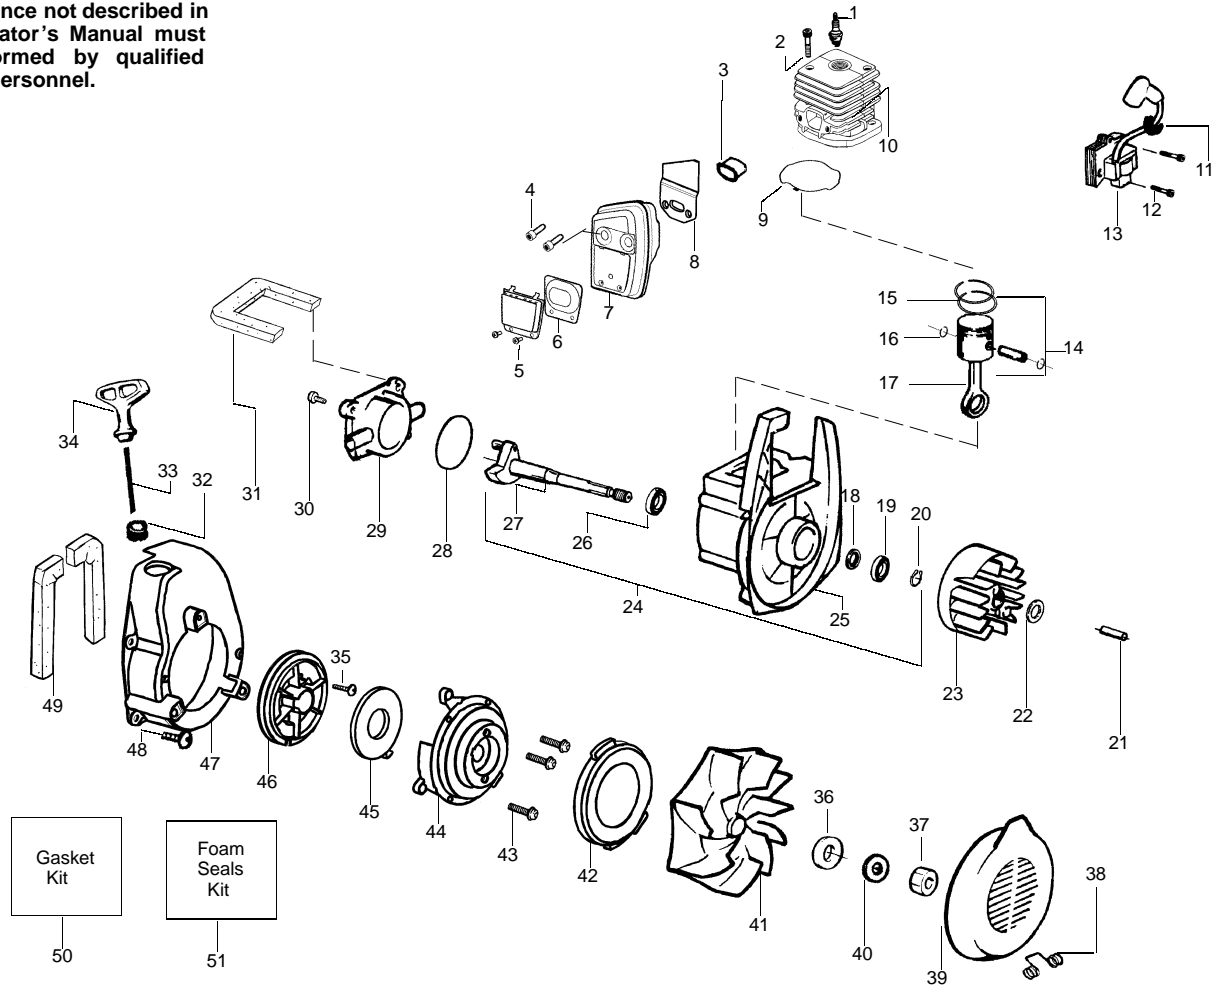

PARTS LIST NO. 530163270		SNAPPER PARTS LIST	MODEL(s) SB2000M	
DATE 1/29/03	Replaces 530163270 - 11/20/02		Note: Illustration may differ from actual model due to design changes	PAGE NO. 2

WARNING

All repairs, adjustments and maintenance not described in the Operator's Manual must be performed by qualified service personnel.

Ref.	Part No.	Description	Ref.	Part No.	Description	Ref.	Part No.	Description
1.	952030249	Spark Plug (RCJ-6Y)	20.	530015941	Retainer Ring-C'chaft	39.	530049313	Inlet Door
2.	530015953	Screw	21.	530016190	Spacer-Flywheel	40.	530016240	Washer-Belleville
3.	530055191	Insulator-Heat	22.	530015149	Washer	41.	530069817	Assy-Impeller
4.	530016387	Screw	23.	530039209	Assy-Flywheel	42.	530056625	Seal-Ring
5.	530015241	Screw	24.	530071456	Assy-Crankcase/Crank shaft (incl. 21,25,27)	43.	530016349	Screw
6.	530071593	Kit-Spark Screen(incl. #5)	25.	530012492	Assy-Crankcase (Incl. 18,19,26)	44.	530055101	Housing-Pulley
7.	530071600	Kit-Muffler (incl. 4-6,8)	26.	530032125	Bearing-Inner	45.	530042086	Spring-Starter
8.	530071458	Gasket-Baffle (kit)	27.	530012452	Assy-Crankshaft	46.	530071466	Kit-Starter Pulley
9.	530071458	Gasket-Cylinder (kit)	28.	530071458	O-ring-C/case (kit)	47.	530055102	Fan Housing
10.	530071457	Kit-Cylinder	29.	530012443	Cover-Crankcase	48.	530015810	Screw
11.	530019182	Grommet-Ign. Module	30.	530015810	Screw	49.	530071459	Foam-365mm (kit)
12.	530016357	Screw-Ignition Module	31.	530071459	Foam-219mm (kit)	50.	530071458	Kit-Gasket (pg.1=2,5)
13.	530035505	Ignition Module	32.	530029182	Eyelet-Flange			(pg. 2=8,9,28)
14.	530069812	Kit-Piston (Incl. 15 & 16)	33.	530071467	Kit-Rope	51.	530071459	Kit-Foam Seals (pg. 1=1,16,32)
15.	530055120	Piston Ring	34.	530054834	Handle-Starter			(pg.2 = 31,49)
16.	530015162	Retainer-Piston Pin	35.	530016326	Screw-Rope			
17.	530069945	Assy-Connecting Rod	36.	530016279	Washer-Flat			
18.	530019264	Seal-Crankcase	37.	530626605	Nut			
19.	530055728	Bearing-Outer	38.	530402043	Spring-Return Cover			

✓ = NEW PART NUMBER FOR THIS IPL

* = REFER TO THE SERVICE REFERENCE INDICATED FOR MORE INFORMATION. (LOCATED AT END OF IPL)