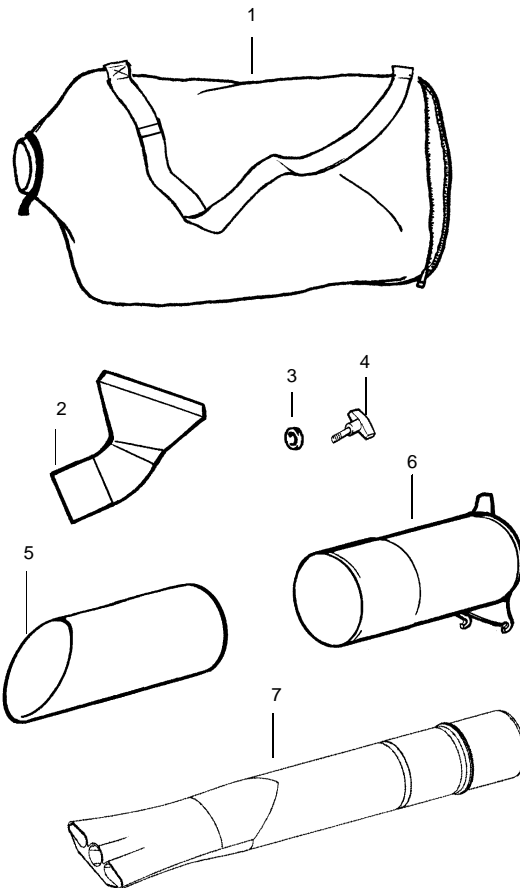

✓ = NEW PART NUMBER FOR THIS IPL

* = REFER TO THE SERVICE REFERENCE INDICATED FOR MORE INFORMATION. (LOCATED AT END OF IPL)

PARTS LIST NO. 530163270		 SNAPPER PARTS LIST	MODEL(s) SB2000M
DATE 1/29/03	Replaces 530163270 - 11/20/02		Note: Illustration may differ from actual model due to design changes

Carburetor Assembly Part Number 530071465 - (C1Q-W11)

4

5

Ref.	Part No.	Description
1.	530071465	Assy-Carb. Zama (C1Q-W11)
2.	530038479	Cap-Limiter (high) brown
3.	530038478	Cap-Limiter (low) tan
4.	530071475	Kit-Carb. Repair
5.	530071489	Kit-Dia. (GND-34)

Kit - Carburetor Assy # 530071632 - C1Q-W11C

Note: No Repair kits are available for this carburetor, please order the complete assembly part number 530-071632 (C1Q-W11C)

Assy - Vacuum

Ref.	Part No.	Description
1.	530095564	Assy-Vac. Bag w/strap
2.	530095470	Tube-Elbow Vac
3.	530049686	Retainer-Vac Tube Knob
4.	530016322	Knob
5.	530094476	Tube-Lower Vac
6.	*****	Tube-Upper Vac
7.	530095593	Tube-Blower