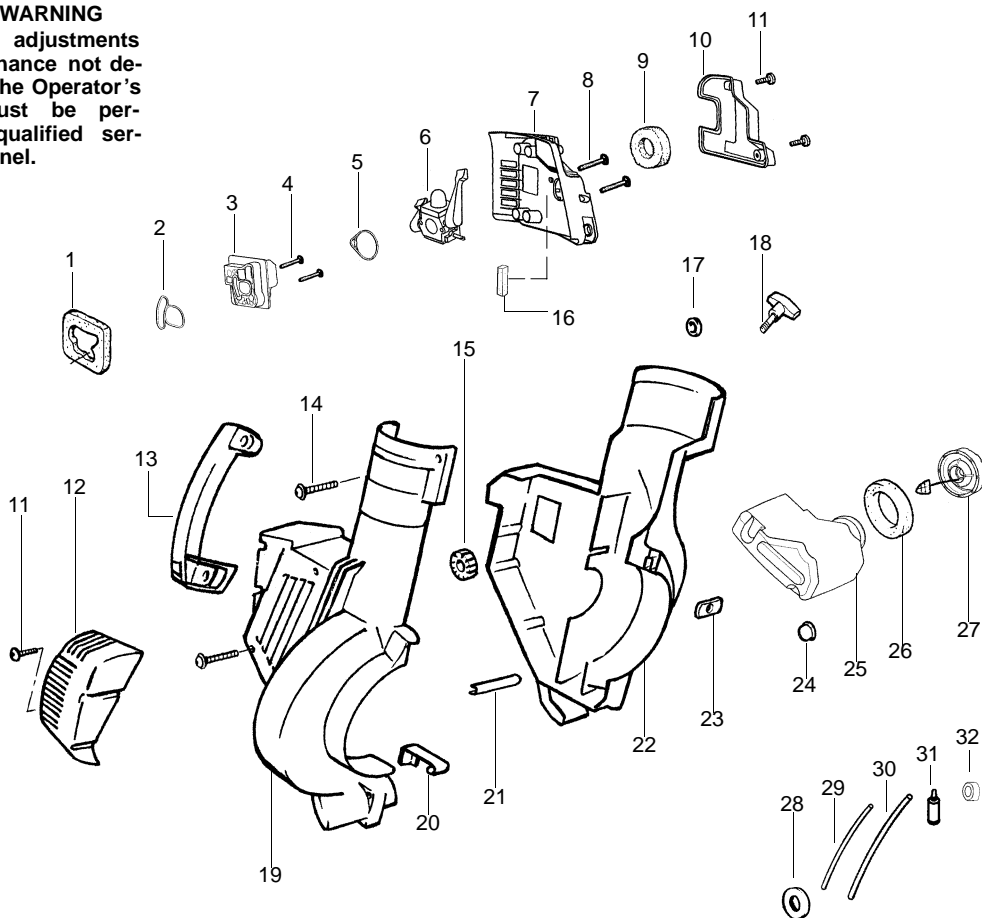

PARTS LIST NO. 530163270		 SNAPPER PARTS LIST	MODEL(s) SB2000M
DATE 1/29/03	Replaces 530163270 - 11/20/02		Note: Illustration may differ from actual model due to design changes

WARNING

All repairs, adjustments and maintenance not described in the Operator's Manual must be performed by qualified service personnel.

Ref.	Part No.	Description	Ref.	Part No.	Description
1.	530071459	Air Dam (kit)	22.	530056687	Housing-Left
2.	530071458	Gasket-Adapter (kit)	23.	530016207	Nut
3.	530035561	Carburetor Adaptor	24.	530036792	Isolator-Crankcase
4.	530016309	Screw	25.	530049491	Assy-Fuel Tank
5.	530071458	Gasket-Carburetor (kit)	26.	530049527	Gasket-Fuel Tank
6.	---	Kit-Carb Ass'y. (C1Q-W11)	27.	530049386	Fuel Cap w/Retainer
	530071465	(C1Q-W11C)	28.	530049656	Grommet-Shroud
7.	530056629	Air Box	29.	530069247	Kit-Line Carb/Purge
8.	530015849	Screw-Carb.	30.	530069216	Kit-Line Tank/Purge
9.	530049383	Filter-Air	31.	530095646	Assy-Fuel Pick-up
10.	530056581	Cover-Air Filter	32.	530071459	Grommet-Fuel line (kit)
11.	530016349	Screw			Not Shown
12.	530056641	Guard-Muffler			
13.	530095469	Handle			
14.	530015886	Screw			
15.	530049323	Isolator			
16.	530071459	Foam 25.4mm (kit)			
17.	530015197	Nut			
18.	530016322	Knob-Tube Clamp	✓	530163810	Operator Manual
19.	530056686	Housing-Right		530057414	Warning Decal
20.	530402044	Spring-Cover Latch		530055358	Decal-Start Inst.
21.	530049617	Guide-Starter Rope			

✓ = NEW PART NUMBER FOR THIS IPL ★ = REFER TO THE SERVICE REFERENCE INDICATED FOR MORE INFORMATION. (LOCATED AT END OF IPL)

PARTS LIST NO. 530163270		 SNAPPER PARTS LIST	MODEL(s) SB2000M
DATE 1/29/03	Replaces 530163270 - 11/20/02		Note: Illustration may differ from actual model due to design changes