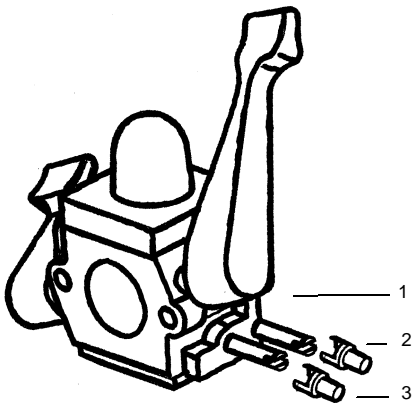

PARTS LIST NO. 530163270		SNAPPER PARTS LIST	MODEL(s) SB2000M	
DATE 1/29/03	Replaces 530163270 - 11/20/02		Note: Illustration may differ from actual model due to design changes	PAGE NO. 3

Carburetor Assembly Part Number 530071465 - (C1Q-W11)

4

5

Ref.	Part No.	Description
1.	530071465	Assy-Carb. Zama (C1Q-W11)
2.	530038479	Cap-Limiter (high) brown
3.	530038478	Cap-Limiter (low) tan
4.	530071475	Kit-Carb. Repair
5.	530071489	Kit-Dia. (GND-34)

Kit - Carburetor Assy # 530071632 - C1Q-W11C

Note: No Repair kits are available for this carburetor, please order the complete assembly part number 530-071632 (C1Q-W11C)