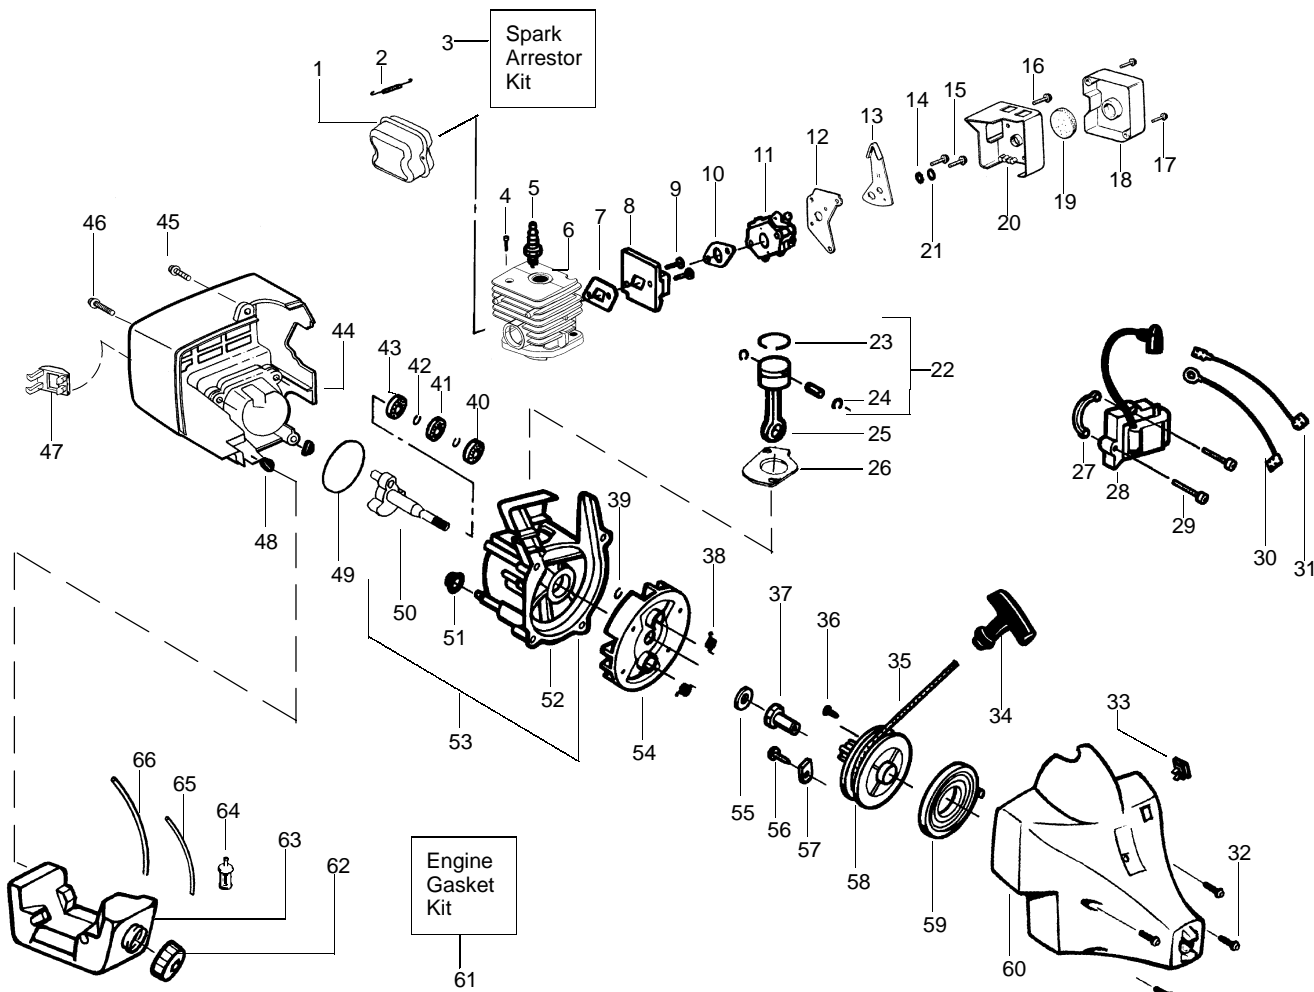

PARTS LIST NO. 530163129		WEED EATER® PARTS LIST	MODEL(s) Twist™N Edge	
DATE 3/03/03	REPLACES 530084334-4/10/02		Note: Illustration may differ from actual model due to design changes	PAGE NO. 2

TYPE 1,2

Ref.	Part No.	Description	Ref.	Part No.	Description	Ref.	Part No.	Description
1.	530071390	Kit - Muffler (incl. 2,3)	23.	530055120	Piston Ring	48.	530036793	Isolator-Shroud
2.	530042088	Muffler Spring	24.	530015162	Retainer-Piston Pin	49.	*****	O-Ring-C'case(kit)
3.	530071391	Kit-Spark Arrestor	25.	530069615	Assy-Connecting Rod	50.	530054083	Assy-Crankshaft
4.	530015953	Screw-Cylinder	26.	530069625	Gasket-Cylinder (kit)	51.	530036792	Isolator-Crankcase
5.	952030201	Spark Plug (RCJ 8Y)	27.	530036145	Spacer-Module	52.	530012414	Assy-Crankcase (Incl. 40-43)
6.	530069757	Kit - Cylinder	28.	530055160	Ignition Module	53.	530014729	Assy-C'case & C'shaft (Incl. 39,50,52)
7.	530069625	Gasket-Cyl/Carb.(kit)	29.	530015954	Screw	54.	530069886	Assy-Flywheel
8.	530069758	Kit - Carb. Adaptor	30.	530049389	Assy-Ground Wire	55.	530015828	Washer-Flat
9.	530016014	Screw	31.	530049390	Assy-Leadwire	56.	530015966	Screw
10.	530069625	Gasket-Carb. (kit)	32.	530015810	Screw	57.	530016226	Retainer-Can
11.	530069754	Kit - Carburetor Ass'y (Incl. Limiter Cap)	33.	530071356	Kit-MomentarySwitch	58.	530069400	Kit-Starter Pulley (Incl. 36)
12.	530047914	Choke Plate Mounting	34.	530027569	Handle-Starter	59.	530042086	Spring-Starter
13.	530047916	Choke Lever	35.	530069232	Kit - Rope	60.	530049468	Assy-Fan Housing
14.	530015254	Washer	36.	530016080	Screw	61.	530069625	Kit-Engine Gasket (Incl. 7,10,26,49)
15.	530015849	Screw	37.	530027953	Coupling-Drive	62.	530014347	Assy-Fuel Cap
16.	530016141	Screw	38.	530023817	Spring-Starter Dog	63.	530049299	Assy-Fuel Tank (Incl. cap,filter,lines)
17.	530015966	Screw	39.	530015941	Retain. Ring-C'shaft	64.	530095646	Assy-Fuel Pickup
18.	530049079	Cover-Air Box	40.	530032124	Bearing-Outer	65.	530069247	Kit-Fuel Line
19.	530047932	Foam-Air Filter	41.	530019179	Seal-C'case	66.	530069216	Kit-Fuel Line
20.	530047908	Box-Air	42.	530015945	Retainer Ring-C'case			
21.	530015852	Spacer-Choke	43.	530032125	Bearing-Inner			
22.	530069756	Kit - Piston (Incl. 23, 24 & Pin)	44.	530049233	Shroud			
			45.	530015880	Screw			
			46.	530015810	Screw			
			47.	530054536	Guard-Muffler			

✓ = NEW PART NUMBER FOR THIS IPL   * = REFER TO THE SERVICE REFERENCE INDICATED FOR MORE INFORMATION. (LOCATED AT END OF IPL)