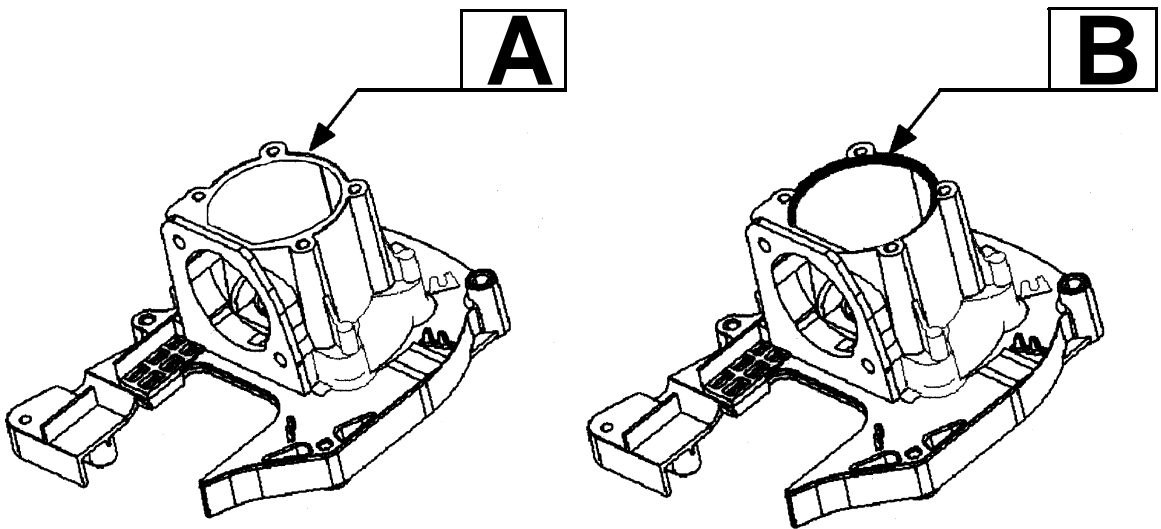

PARTS LIST NO. 530163129		WEED EATER® PARTS LIST	MODEL(s) Twist™N Edge	
DATE 3/03/03	REPLACES 530084334-4/10/02		Note: Illustration may differ from actual model due to design changes	PAGE NO. 5

***** **SERVICE REFERENCE** *****

Note: When replacing item# 49 page 2, please note if the surface indicated by the arrow is flat or has a beveled edge and order accordingly.

(A) Flat Surface – 530-019181 Gasket
(B) Beveled surface – 530-056097 O-ring

✓ = NEW PART NUMBER FOR THIS IPL   ★ = REFER TO THE SERVICE REFERENCE INDICATED FOR MORE INFORMATION. (LOCATED AT END OF IPL)
● = THESE PARTS ARE ILLUSTRATED FOR CLARITY. ORDER COMPLETE ASSEMBLY.