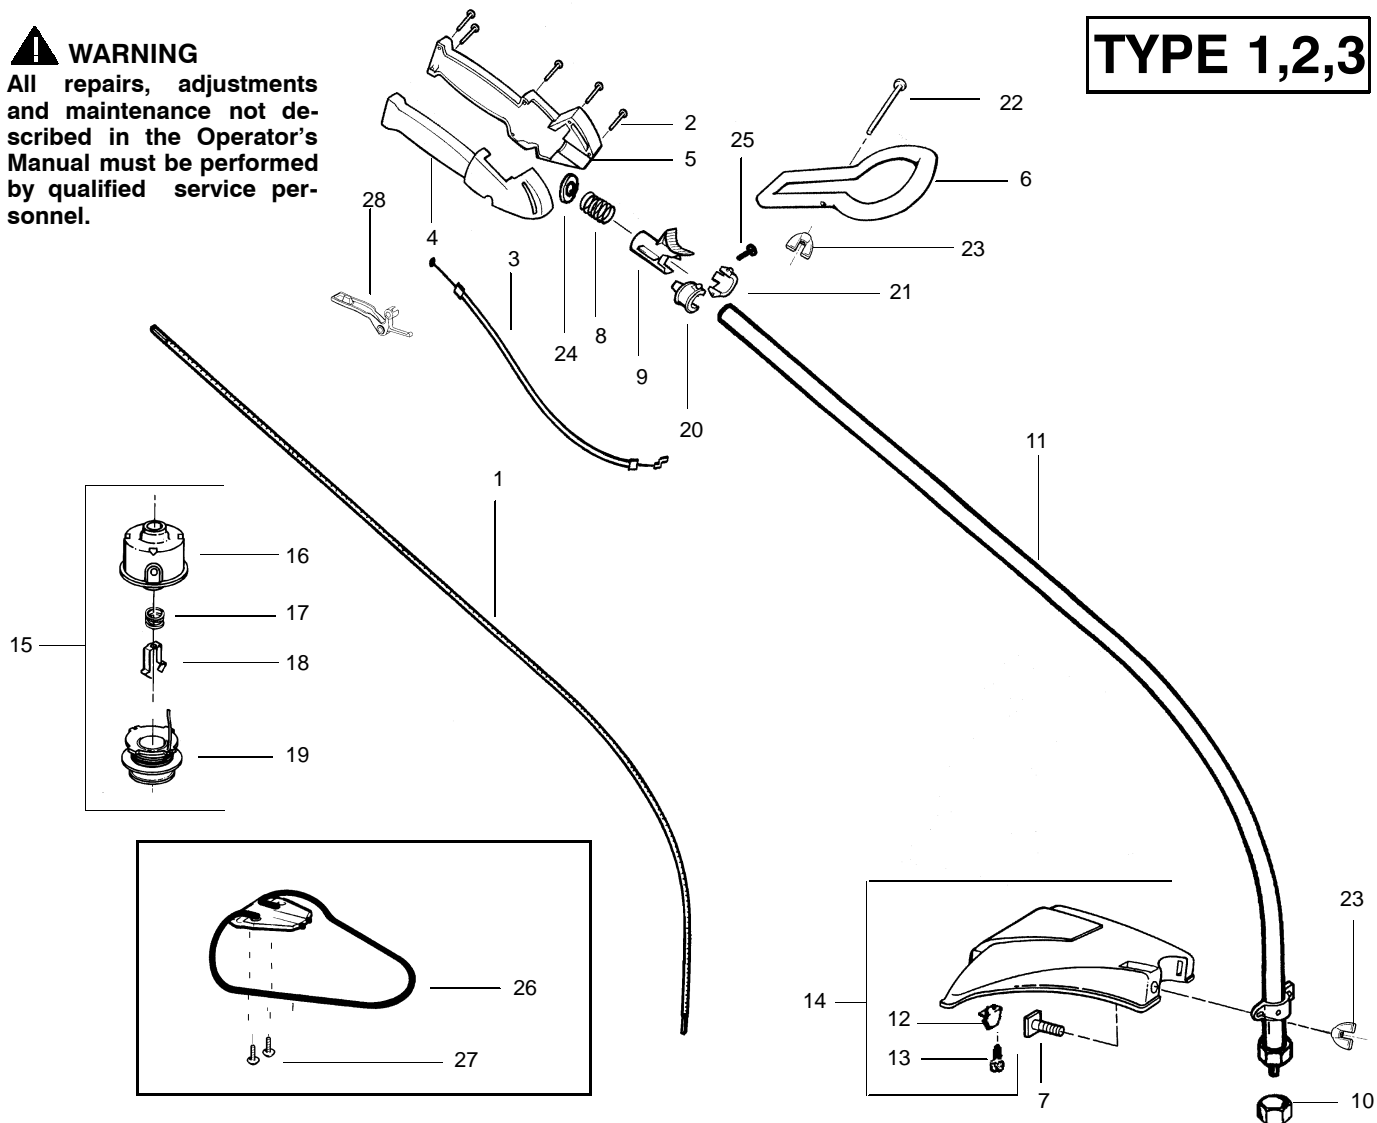

PARTS LIST NO. 530163129		WEED EATER® PARTS LIST	MODEL(s) Twist™N Edge
DATE 3/03/03	REPLACES 530084334-4/10/02		Note: Illustration may differ from actual model due to design changes

⚠ WARNING
All repairs, adjustments and maintenance not described in the Operator's Manual must be performed by qualified service personnel.

TYPE 1,2,3

Ref.	Part No.	Description	Ref.	Part No.	Description
1.	----	Drive Shaft-Flex	16.	530095770	Hub Ass'y
	530094551	(Type 1)	17.	530401958	Spring-Return
	530053613	(Type 2,3)	18.	530401957	Retainer-Spool
2.	530016179	Screw	19.	952701678	Spool w/Line
3.	----	Assy-Throttle Cable	20.	530054159	Locator-left
	530049066	(Type 1)	21.	530054160	Locator-right
	530056493	(Type 2,3)	22.	530016173	Bolt-Handle
4.	530047923	Throttle Hsg. (Right)	23.	530016118	Nut-Wing
5.	530047924	Throttle Hsg. (Left)	24.	530016193	Washer
6.	530047919	Assist Handle	25.	530015810	Screw
7.	530015820	Bolt-Shield	26.	530054459	Assy. wire form
8.	530042084	Spring-Compression	27.	530016179	Screw
9.	530054060	Actuator	28.	530038682	Trigger
10.	----	Dust Cup			
	530094543	(Type 1)			
	530095574	(Type 2,3)			
11.	530095703	Drive Shaft Hsg. Ass'y		Not Shown	
	530095941	(Type 1)			
	530095703	(Type 2,3)			
12.	530052286	Line Limiter	530086930	Operator's Manual	
13.	530015814	Screw-Line Limiter	530088832	(Type 1)	
14.	530069930	Shield Kit Ass'y.	530086930	(Type 2,3)	
		(Incl. 12 & 13)	530055350	Shaft Warning Decal	
15.	952701676	Cutting Head Ass'y.	530054863	Decal-Starting Instruction	
		(Incl. 16-19)			

↗ = NEW PART NUMBER FOR THIS IPL

* = REFER TO THE SERVICE REFERENCE INDICATED FOR MORE INFORMATION. (LOCATED AT END OF IPL)

PARTS LIST NO. 530163129		WEED EATER® PARTS LIST	MODEL(s) Twist™N Edge
DATE 3/03/03	REPLACES 530084334-4/10/02		Note: Illustration may differ from actual model due to design changes