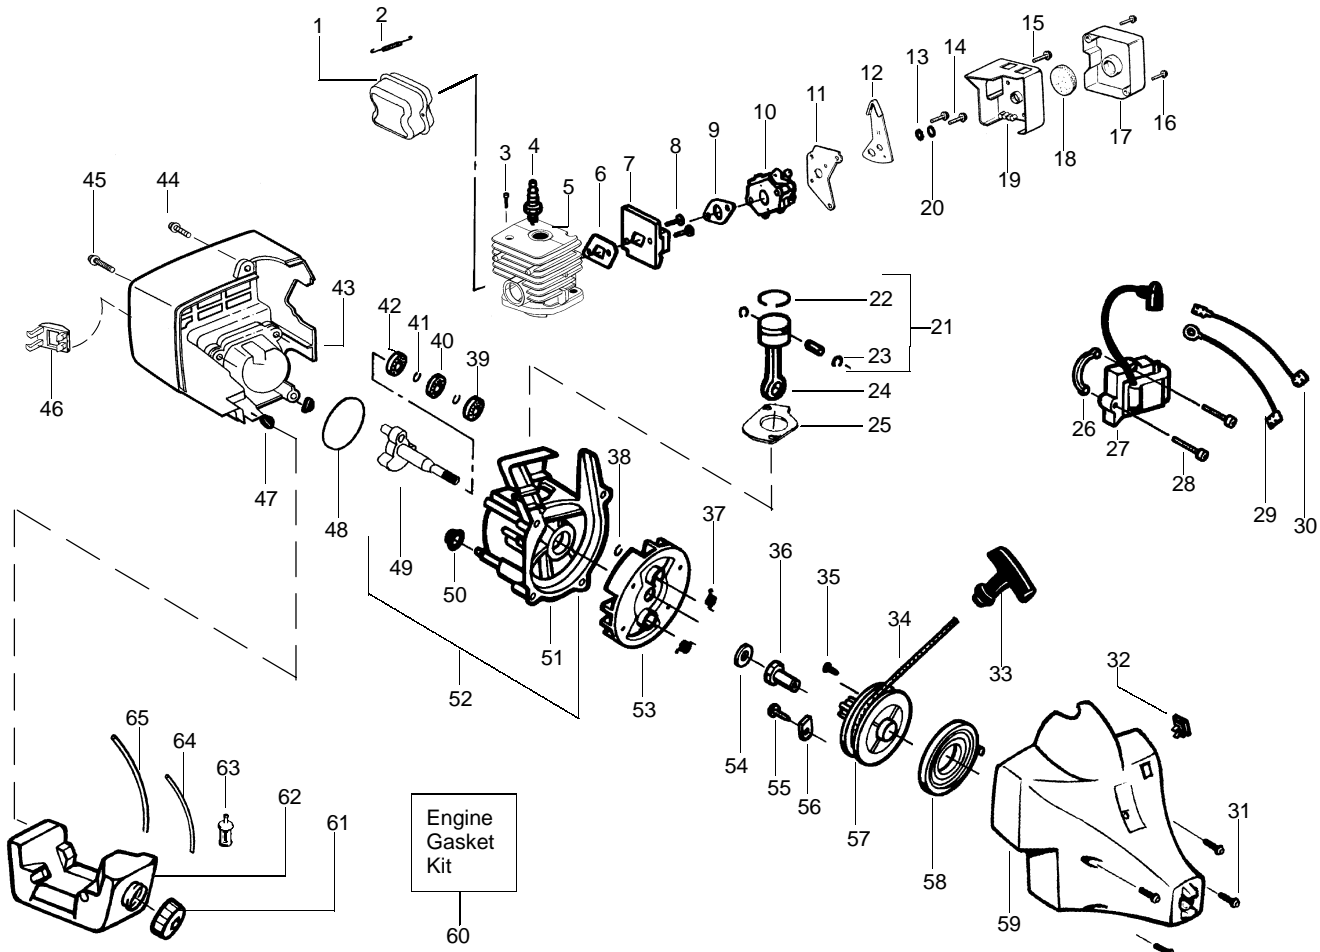

PARTS LIST NO. 530163129		WEED EATER® PARTS LIST	MODEL(s) Twist™N Edge	
DATE 3/03/03	REPLACES 530084334-4/10/02		Note: Illustration may differ from actual model due to design changes	PAGE NO. 3

TYPE 3

Ref.	Part No.	Description	Ref.	Part No.	Description	Ref.	Part No.	Description
1.	530071396	Kit - Muffler (incl. 2 & spark arrestor screen)	22.	530055120	Piston Ring	47.	530036793	Isolator-Shroud
2.	530042088	Muffler Spring	23.	530015162	Retainer-Piston Pin	48.	530071363	O-Ring-C'case(kit)
3.	530015953	Screw-Cylinder	24.	530069945	Assy-Connecting Rod	49.	530054753	Assy-Crankshaft
4.	952030249	Spark Plug (RCJ 6Y)	25.	530071363	Gasket-Cylinder(kit)	50.	530036792	Isolator-Crankcase
5.	530071359	Kit - Cylinder	26.	530036145	Spacer-Module	51.	530012414	Assy-Crankcase (Incl. 39-42)
6.	530071363	Gasket-Cyl/Carb.(kit)	27.	530055160	Ignition Module	52.	530071360	Assy-C'case & C'shaft (Incl. 38,49,51)
7.	530055535	Adaptor-carb.	28.	530015954	Screw	53.	530069886	Assy-Flywheel
8.	530016014	Screw	29.	530049389	Assy-Ground Wire	54.	530015828	Washer-Flat
9.	530071363	Gasket-Carb.(kit)	30.	530049390	Assy-Leadwire	55.	530015966	Screw
10.	530069754	Kit - Carburetor Ass'y (Incl. Limiter Cap)	31.	530015810	Screw	56.	530016226	Retainer-Can
11.	530047914	Plate-Choke Mounting	32.	530071356	Kit-MomentarySwitch	57.	530069400	Kit-Starter Pulley (Incl. 35)
12.	530047916	Lever-Choke	33.	530027569	Handle-Starter	58.	530042086	Spring-Starter
13.	530015254	Washer	34.	530069232	Kit - Rope	59.	530049468	Assy-Fan Housing
14.	530016353	Screw	35.	530016080	Screw	60.	530071363	Kit-Engine Gasket (Incl. 6,9,25,48)
15.	530016141	Screw	36.	530027953	Coupling-Drive	61.	530014347	Assy-Fuel Cap
16.	530015966	Screw	37.	530023817	Spring-Starter Dog	62.	530049299	Assy-Fuel Tank (Incl. cap,filter,lines)
17.	530049079	Cover-Air Box	38.	530015941	Retain. Ring-C' shaft	63.	530095646	Assy-Fuel Pickup
18.	530047932	Foam-Air Filter	39.	530032124	Bearing-Outer	64.	530069247	Kit-Fuel Line
19.	530047908	Box-Air	40.	530019179	Seal-C'case	65.	530069216	Kit-Fuel Line
20.	530015852	Spacer-Choke	41.	530015945	Retainer Ring-C'case			
21.	530071357	Kit - Piston (Incl. 22, 23 & Pin)	42.	530032125	Bearing-Inner			
			43.	530049233	Shroud			
			44.	530015880	Screw			
			45.	530015810	Screw			
			46.	530054536	Guard-Muffler			

✓ = NEW PART NUMBER FOR THIS IPL   * = REFER TO THE SERVICE REFERENCE INDICATED FOR MORE INFORMATION. (LOCATED AT END OF IPL)