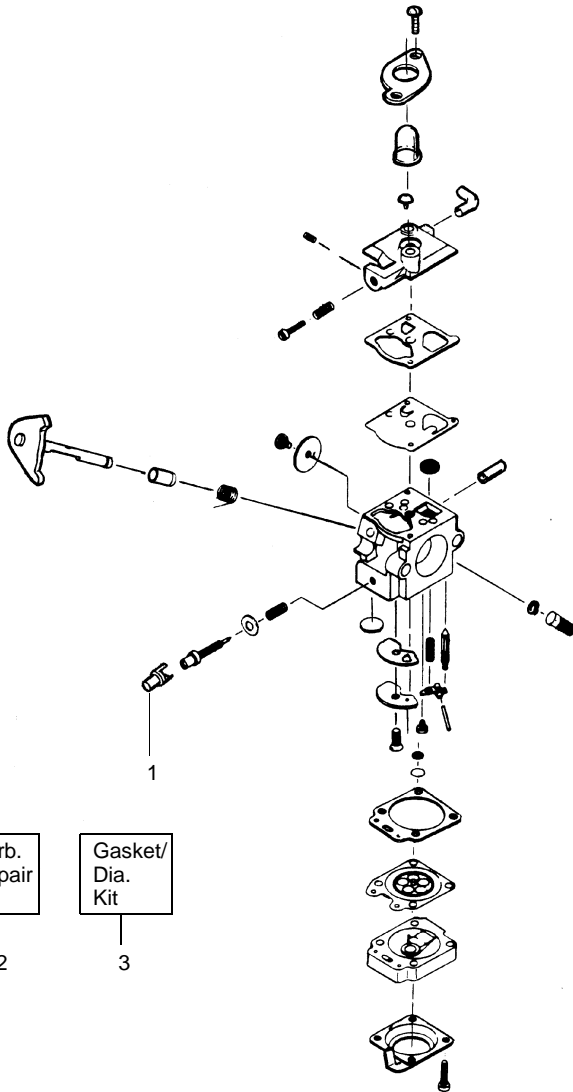

PARTS LIST NO. 530163129		WEED EATER® PARTS LIST	MODEL(s) Twist™N Edge	
DATE 3/03/03	REPLACES 530084334-4/10/02		Note: Illustration may differ from actual model due to design changes	PAGE NO. 4

TYPE 1,2,3

Carburetor Assembly #530069754 - WA226

Ref.	Part No.	Description
1.	530038403	Limiter Cap
2.	530069842	Carburetor Repair Kit
3.	530069844	Gasket Diaphragm Kit

✓ = NEW PART NUMBER FOR THIS IPL

★ = REFER TO THE SERVICE REFERENCE INDICATED FOR MORE INFORMATION. (LOCATED AT END OF IPL)