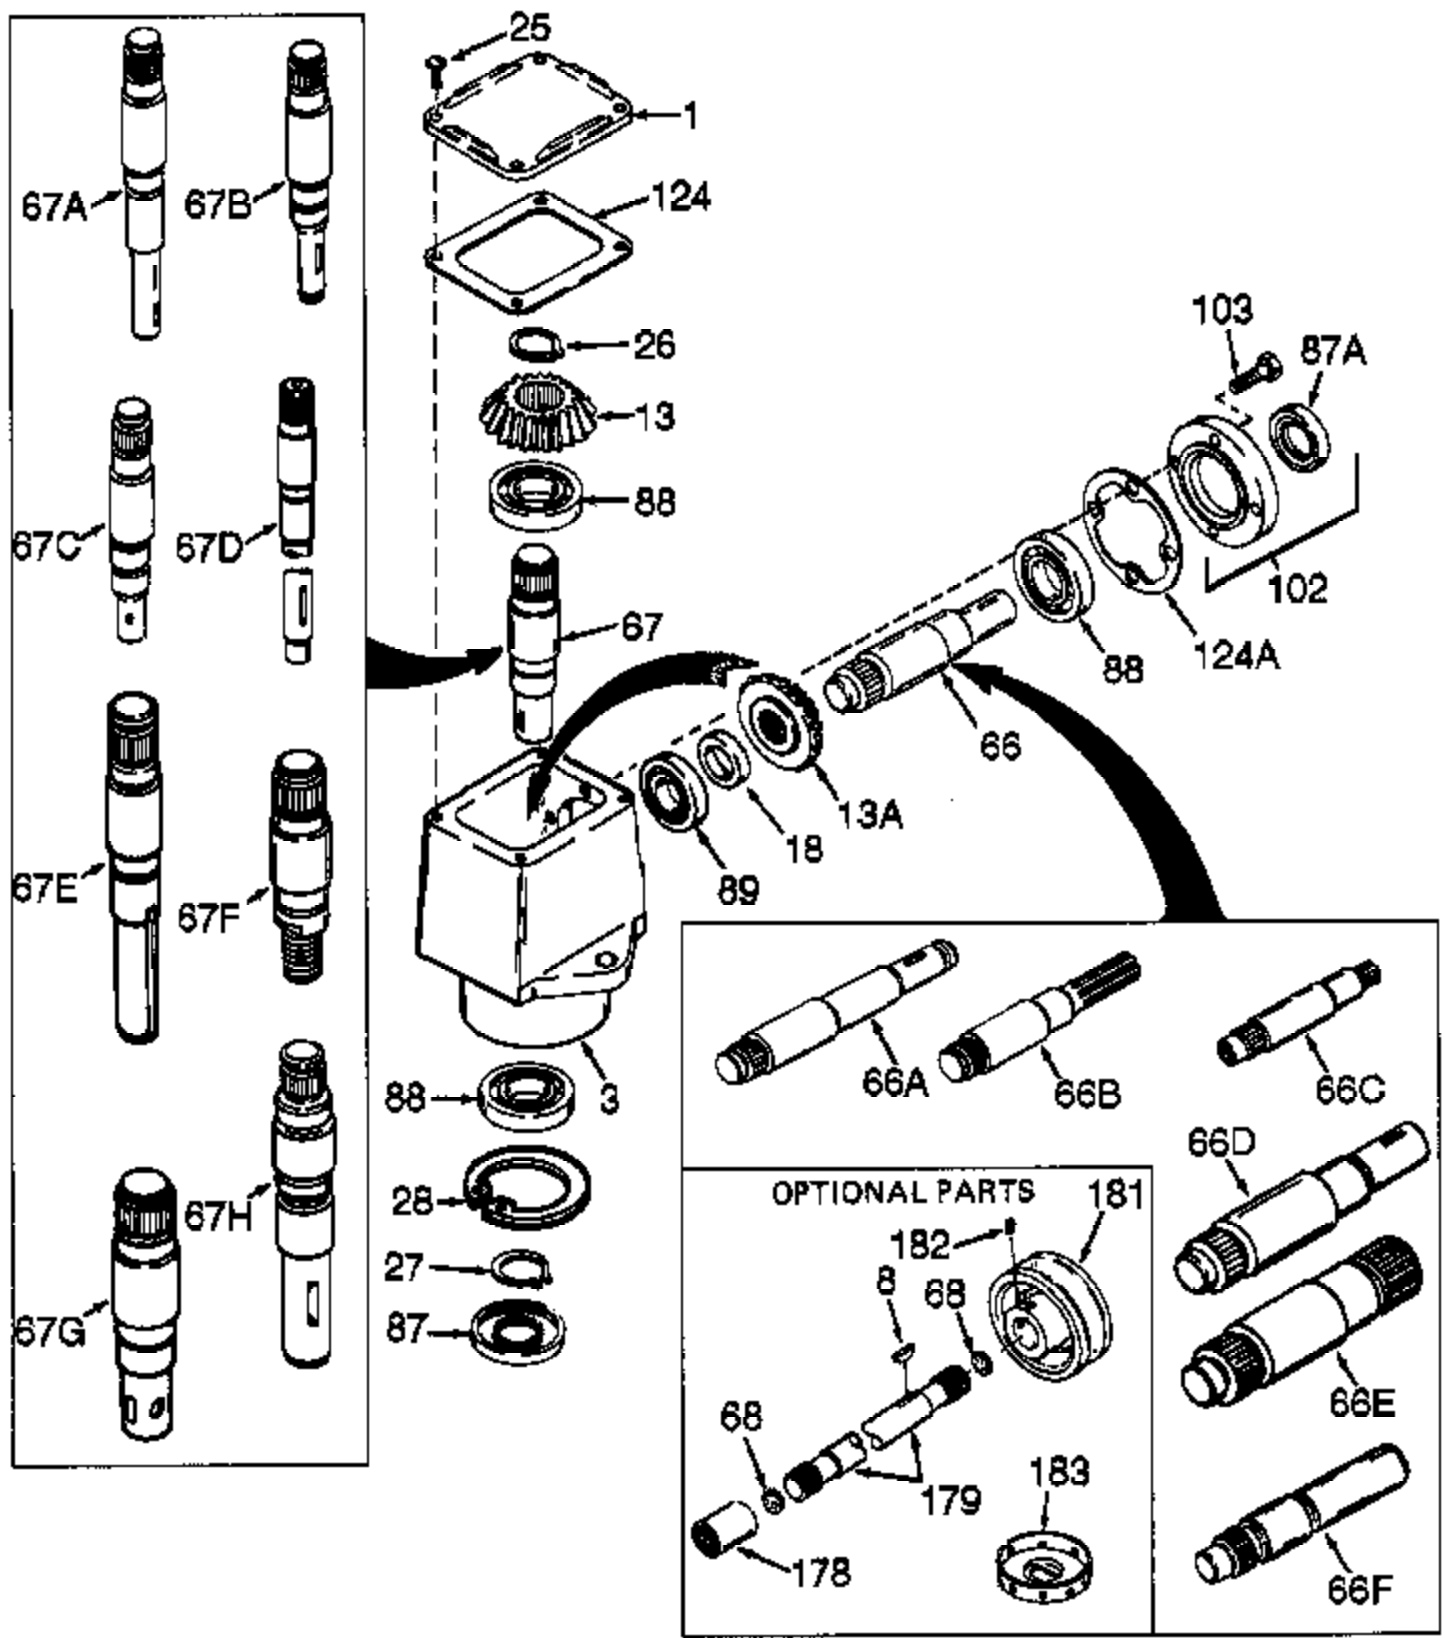

ILLUSTRATION SHOWS TYPICAL PARTS ONLY. ORDER BY PART NUMBER. PARTS NOT LISTED ARE SUPPLIED BY OEM.

Ref #	Part Number	Qty	Description
	794361		L.H. Head Assy(Incl. 1 thru 124A)
1	772067		Cover
3	770026A		Right Angle Drive Housing
8	792057		Key (With lug extensions)
8	792047		Woodruff Key #9
13	778101A		Miter Gear (17 teeth)(7/8" ID)
13A	778101A		Miter Gear (17 teeth)(7/8" ID)
25	792025		Screw, 10-24 x 1/2"
26	788018		Snap Ring
27	788019		Snap Ring
66	776240		Input Shaft (5-7/32" long)
67G	776241		Output Shaft (4-35/64" long)
68	788039		Pelt Disc
85	792039		Pipe Plug
87A	788031		Oil Seal
87	788029		Oil Seal
88	780034		Ball Bearing
89	780024		Ball Bearing
102	786029		Retainer Cap & Seal (Incl. 87A & 103)
103	792026		Screw, 1/4-20 x 7/8"
124	788028		Cover Gasket
124A	788030B		Cap Gasket
177	XXXXX		THE FOLLOWING ARE OPTIONAL PARTS:
177A	XXXXX		(Not included with head assembly.)
178	786028		Coupling (1-1/2" long)
178	786031		Coupling (1-5/16" long)
179	XXXXX		Input Connector Shaft
181	786030		Sheave (3-1/4" Dia.)
181	786059		Sheave (4" Dia.)
182	792027		Set Screw, 5/16-24 x 1/4
183	786044		Shield

RAD-4266-91 Page 2 of 2  
Peerless