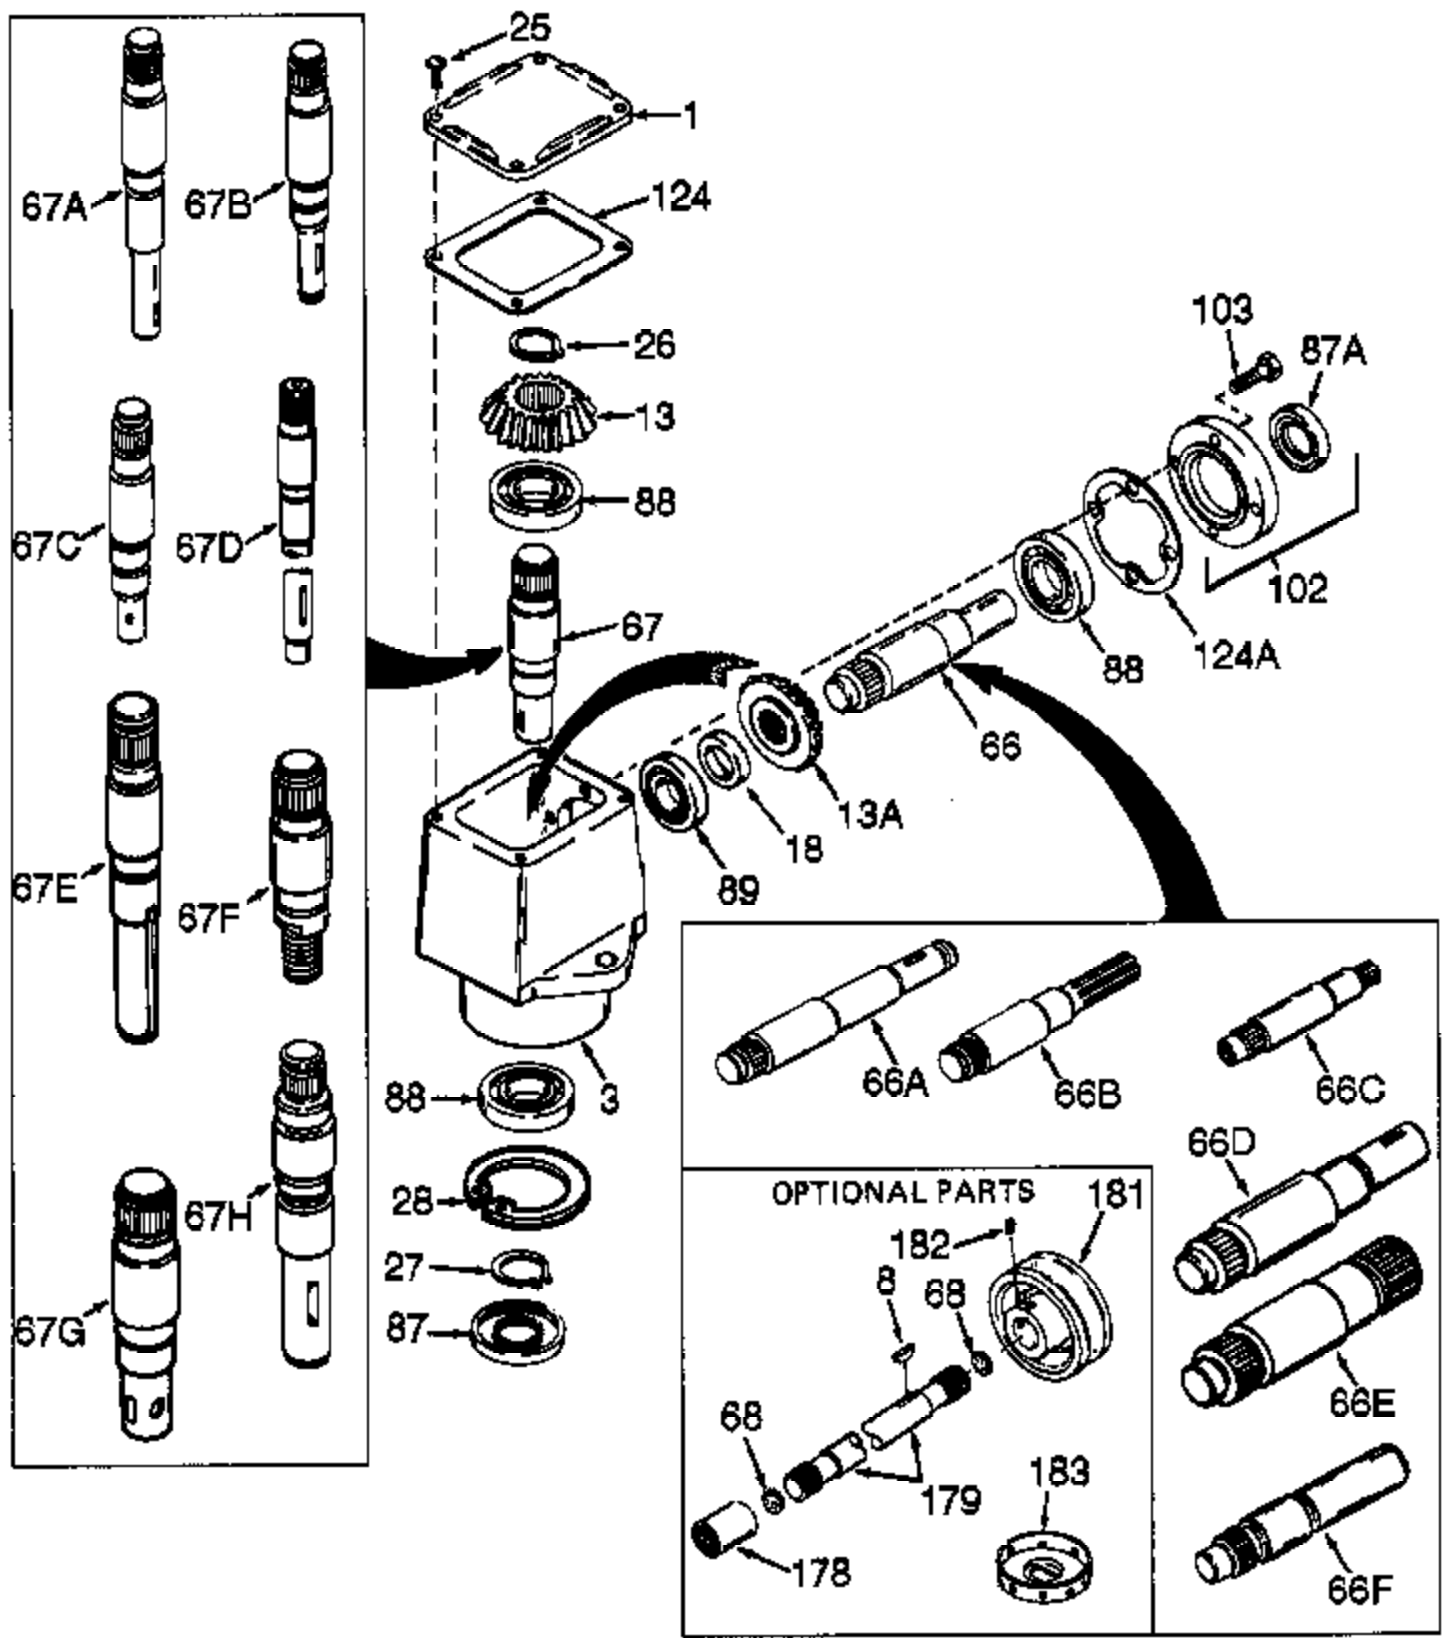

ILLUSTRATION SHOWS TYPICAL PARTS ONLY. ORDER BY PART NUMBER. PARTS NOT LISTED ARE SUPPLIED BY OEM.

Ref #	Part Number	Qty	Description
1	772035		Left Hand Cover
3	770026A		Right Angle Drive Housing
8	792057		Key (With lug extensions)
8	792047		Woodruff Key #9
13	778046		Miter Gear (22 teeth)(7/8" ID)
13A	778046		Miter Gear (22 teeth)(7/8" ID)
25	792025		Screw, 10-24 x 1/2"
26	788018		Snap Ring
27	788019		Snap Ring
66A	776188		Input Shaft (5-1/64" long)
67C	776187		Output Shaft (4-1/8" long)
68	788039		Felt Disc
87	788029		Oil Seal
87A	788031		Oil Seal
88	780034		Ball Bearing
89	780024		Ball Bearing
102	786029		Retainer Cap & Seal (Incl. 87A & 103)
103	792026		Screw, 1/4-20 x 7/8"
124A	788030B		Cap Gasket
124	788028		Cover Gasket
177A	XXXXX		(Not included with head assembly.)
177	XXXXX		THE FOLLOWING ARE OPTIONAL PARTS:
178	786028		Coupling (1-1/2" long)
178	786031		Coupling (1-5/16" long)
179	XXXXX		Input Connector Shaft
181	786030		Sheave (3-1/4" Dia.)
181	786059		Sheave (4" Dia.)
182	792027		Set Screw, 5/16-24 x 1/4"
183	786044		Shield

RAD-3373-PS Page 2 of 2  
Peerless Oil Seal