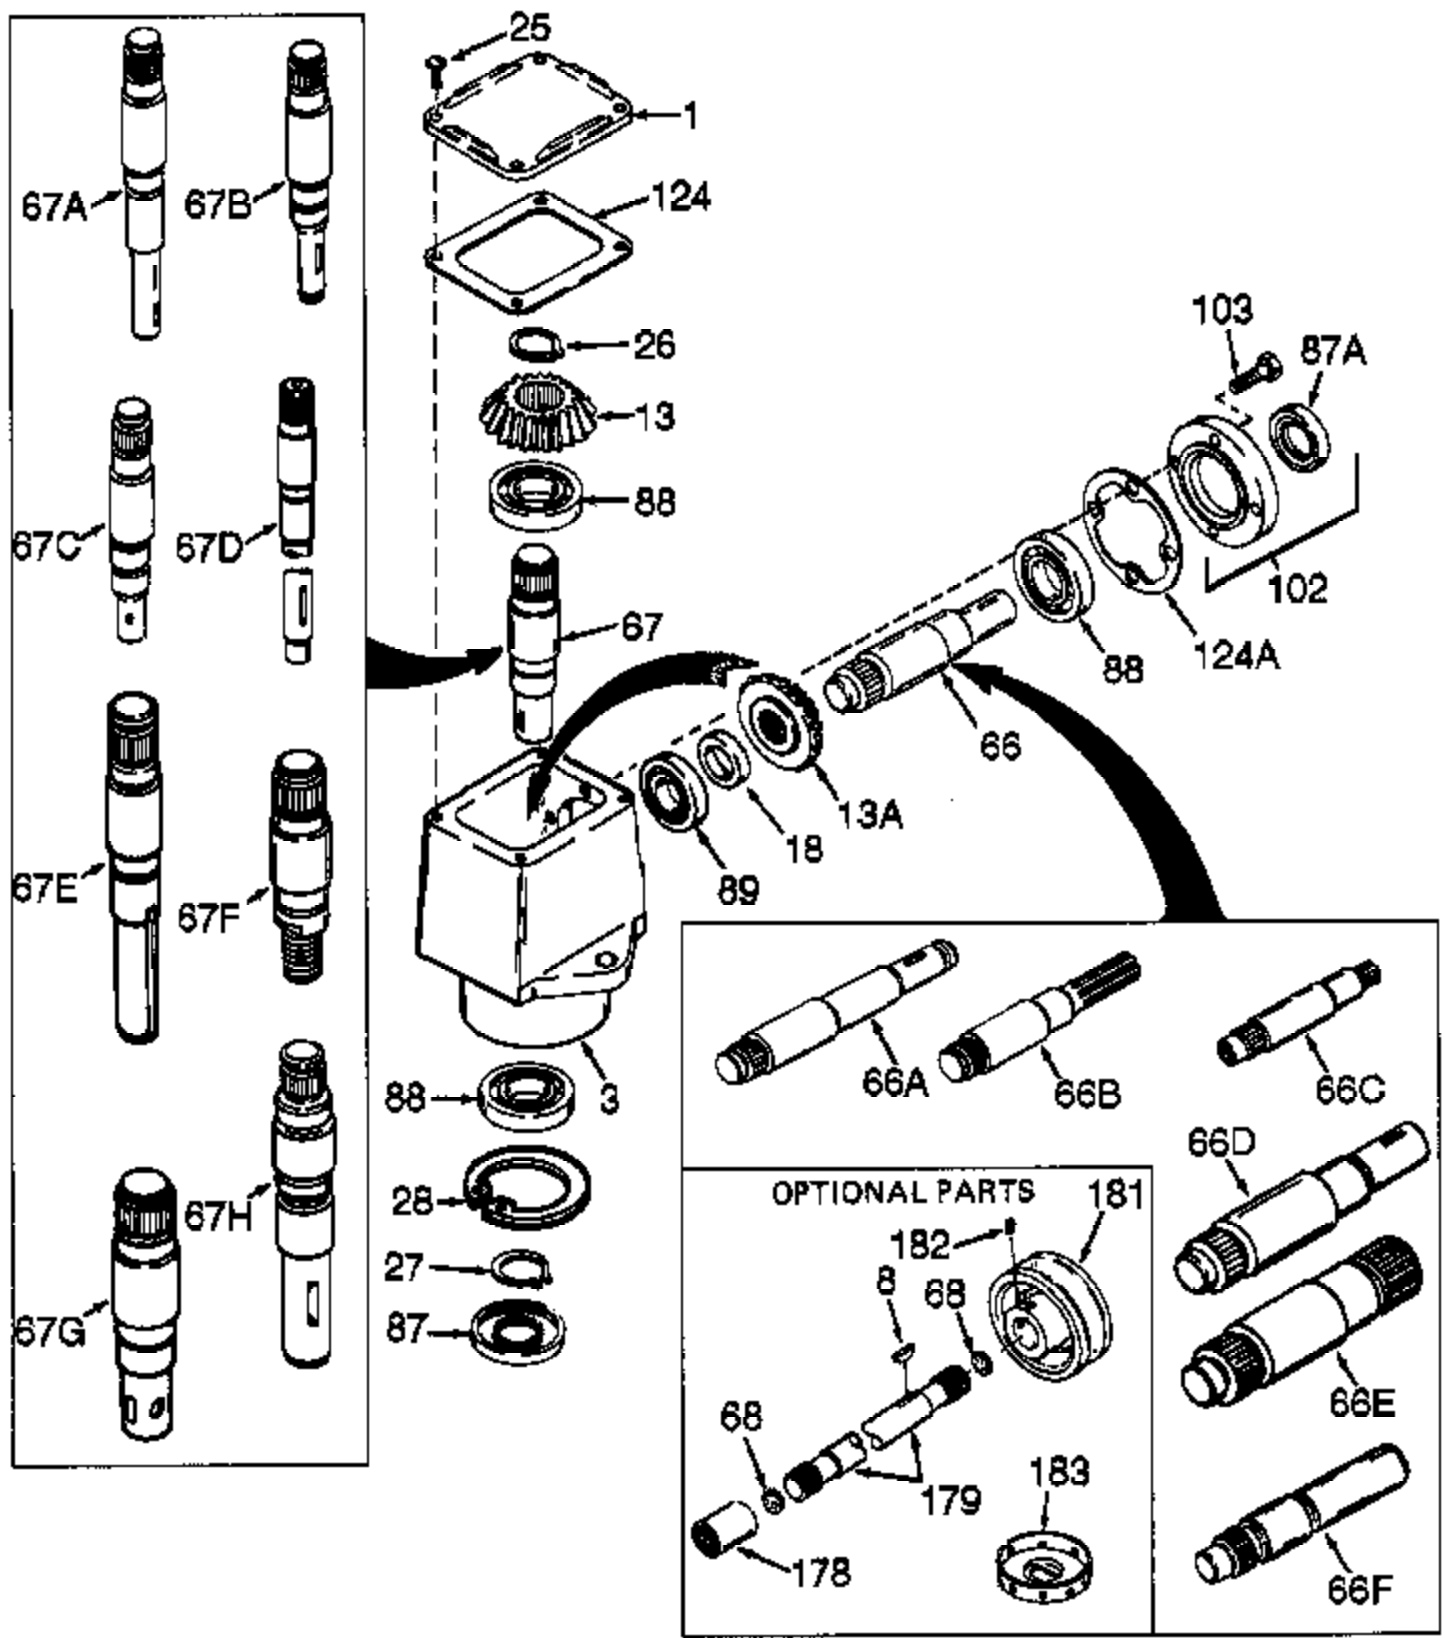

ILLUSTRATION SHOWS TYPICAL PARTS ONLY. ORDER BY PART NUMBER. PARTS NOT LISTED ARE SUPPLIED BY OEM.

Ref #	Part Number	Qty	Description
1	772035		Left Hand Cover
3	770026A		Right Angle Drive Housing
8	792057		Key (With lug extensions)
8	792047		Woodruff Key #9
13	778046		Miter Gear (22 teeth)(7/8" ID)
13A	778046		Miter Gear (22 teeth)(7/8" ID)
25	792025		Screw, 10-24 x 1/2"
26	788018		Snap Ring
27	788019		Snap Ring
66B	776176		Input Shaft (5-19/32" long)
67B	776177		Output Shaft (4-41/64" long)
68	788039		Felt Disc
87	788029		Oil Seal
87A	788031		Oil Seal
88	780034		Ball Bearing
89	780024		Ball Bearing
102	786029		Retainer Cap & Seal (Incl. 87A & 103)
103	792026		Screw, 1/4-20 x 7/8"
124A	788030B		Cap Gasket
124	788028		Cover Gasket
177A	XXXXX		(Not included with head assembly.)
177	XXXXX		THE FOLLOWING ARE OPTIONAL PARTS:
178	786028		Coupling (1-1/2" long)
178	786031		Coupling (1-5/16" long)
179	XXXXX		Input Connector Shaft
181	786030		Sheave (3-1/4" Dia.)
181	786059		Sheave (4" Dia.)
182	792027		Set Screw, 5/16-24 x 1/4
183	786044		Shield

RAD-3249-Part Page 2 of 2
Peerless Oil Seal