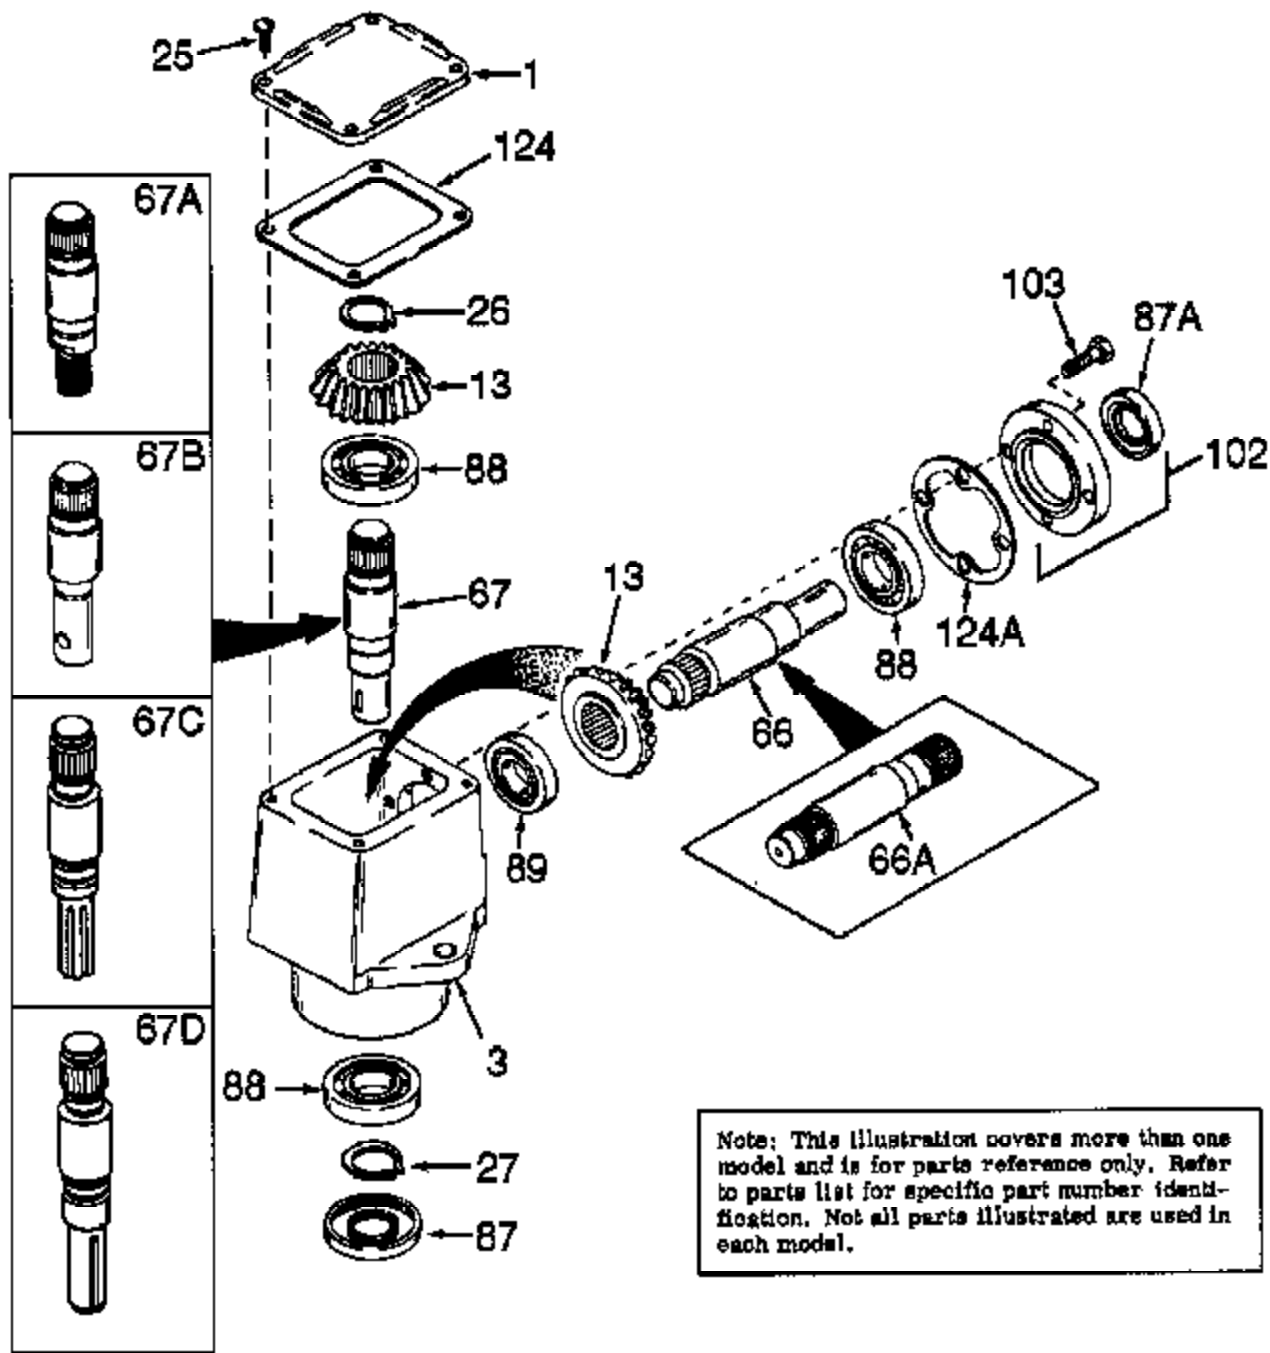

**NOTE: PARTS NOT ILLUSTRATED
OR LISTED ARE SUPPLIED BY
EQUIPMENT MANUFACTURER.**

Note: This illustration covers more than one model and is for parts reference only. Refer to parts list for specific part number identification. Not all parts illustrated are used in each model.

Ref #	Part Number	Qty	Description
1	772035		Left Hand Cover
3	770026		Right Angle Drive Housing
13	778046		Miter Gear
25	792025		Screw, 10-24 x 1/2"
26	788018		Snap Ring
27	788019		Snap Ring
66A	776062		Input Pinion Shaft
67C	776160		Output Shaft
87A	788031		Oil Seal
87	788029		Oil Seal
88	780034		Ball Bearing
89	780024		Ball Bearing
102	786029	RAD-2832-P91	Retainer Cap & Seal (Incl. 87A & 103)
103	792026	Peerless	Screw, 1/4-20 x 7/8"
124A	788030B		Cap Gasket
124	788028		Cover Gasket