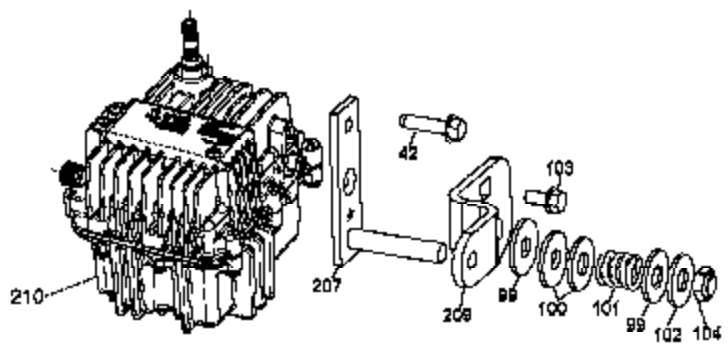

Ref #	Part Number	Qty	Description
1	772151	1	Cover LH (mach)
3	770135	1	Case LH (cast)
5	776355	1	Counter Shaft
6	778263	1	Spur Gear 11T
9	786197	1	Neutral Sleeve .572L
13	778368	2	Bevel Gear 13T (Incl. 14)
14	778368	2	Bevel Gear 13T (Incl. 13)
15	778373	1	Ring Gear 54T
17	786139	1	Drive Pin
22	792194	1	Spring
23	792195	1	Washer .750ID .032T
25	792073A	25	Screw 1/4-20 x 1.25
26	792125	4	Retaining Ring
28	792035	1	Retaining Ring
29	780065	1	Washer .627ID .091W
31	780189	3	Washer .563ID .062W
36	790071	1	Brake Disk
37	790007	2	Brake Pad Plate
38	799021	2	Brake Pad
41	790102	1	Brake Lever
42	792202	3	Screw 1/4-20 x .750
43	792171	1	Screw 10-24 x .500
47	774869	1	Axle 16.812
48	774688	1	Axle 11.625
49	778378	1	Spur Gear 18T
56	778379	1	Spur Gear 81T
65	780195	3	Washer .750ID .062W
67	776440	1	Brake Shaft
70	786196	1	Spacer .625 .765
79	792201	1	Spring
85	792154	1	Oil Fill Plug
87	788088A	3	Oil Seal .750
103	792193	3	Screw, 1/4-28 x .490
105	780096	1	Washer .625ID .057W
106	786162	2	Needle Bearing & Sleeve Assembly
109B	788104	1	O-Ring .364ID
113	786199	1	Sleeve Assembly (Incl. 157)
114	786200	1	Sleeve Assembly (Incl. 87)
115	786198	2	Sleeve Assembly (Incl. 87)
127	784384	1	Shift Lever Assembly (Incl. 109)
150	788093A	1	Liquid Gasket RTV Silicon
157	788102	1	Oil Seal .5625ID
180	730229B	1	Gear Oil 80W90
181	798042	1	Overflow Bottle
182	788103	1	Grommet
183	792118	1	Relief Valve
190	792150	1	Washer .443Id .109W
191	792151	1	Nut 7/16-20
200	794787	1	Differential (Gear Reduction Drive)
203	798044	1	Pulley & Hub Assembly
206	798055	1	Disconnect Lever
208	798040	1	Fan
209	798054	1	Control Lever
210	794788	1	Hydro Module LH (Fender Control)