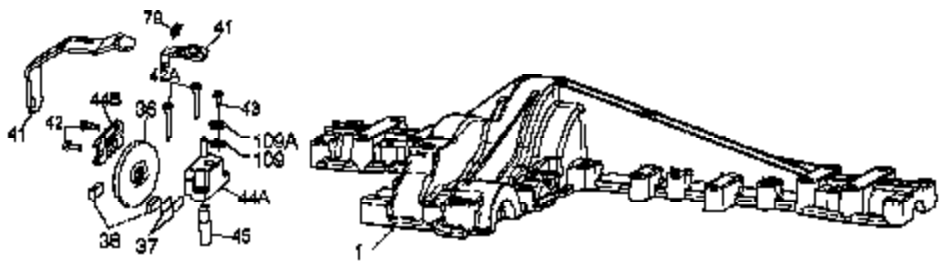

Ref #	Part Number	Qty	Description
1	772151	1	Cover LH (mach)
3	770135	1	Case LH (cast)
5	776355	1	Counter Shaft
6	778263	1	Spur Gear 11T
9	786197	1	Neutral Sleeve .572L
13	778368	2	Bevel Gear 13T (Incl. 14)
14	778368	2	Bevel Gear 13T (Incl. 13)
15	778373	1	Ring Gear 54T
17	786139	1	Drive Pin
22	792194	1	Spring
23	792195	1	Washer .750ID .032T
25	792073A	25	Screw 1/4-20 x 1.25
26	792125	4	Retaining Ring
28	792035	1	Retaining Ring
29	780065	1	Washer .627ID .091W
31	780189	3	Washer .563ID .062W
36	790071	1	Brake Disk
37	790007	2	Brake Pad Plate
38	799021	2	Brake Pad
41	790102	1	Brake Lever
42	792202	3	Screw 1/4-20 x .750
43	792171	1	Screw 10-24 x .500
47	774869	1	Axle 16.812
48	774688	1	Axle 11.625
49	778378	1	Spur Gear 18T
56	778379	1	Spur Gear 81T
65	780195	3	Washer .750ID .062W
67	776440	1	Brake Shaft
70	786196	1	Spacer .625 .765
79	792201	1	Spring
85	792154	1	Oil Fill Plug
87	788088A	3	Oil Seal .750
103	792193	3	Screw, 1/4-28 x .490
105	780096	1	Washer .625ID .057W
106	786162	2	Needle Bearing & Sleeve Assembly
109B	788104	1	O-Ring .364ID
113	786199	1	Sleeve Assembly (Incl. 157)
114	786200	1	Sleeve Assembly (Incl. 87)
115	786198	2	Sleeve Assembly (Incl. 87)
127	784384	1	Shift Lever Assembly (Incl. 109)
150	788093A	1	Liquid Gasket RTV Silicon
157	788102	1	Oil Seal .5625ID
180	730229B	1	Gear Oil 80W90
181	798042	1	Overflow Bottle
182	788103	1	Grommet
183	792118	1	Relief Valve
190	792150	1	Washer .443Id .109W
191	792151	1	Nut 7/16-20
200	794787	1	Differential (Gear Reduction Drive)
203	798044	1	Pulley & Hub Assembly
206	798055	1	Disconnect Lever
208	798040	1	Fan
209	798054	1	Control Lever
210	794788	1	Hydro Module LH (Fender Control)