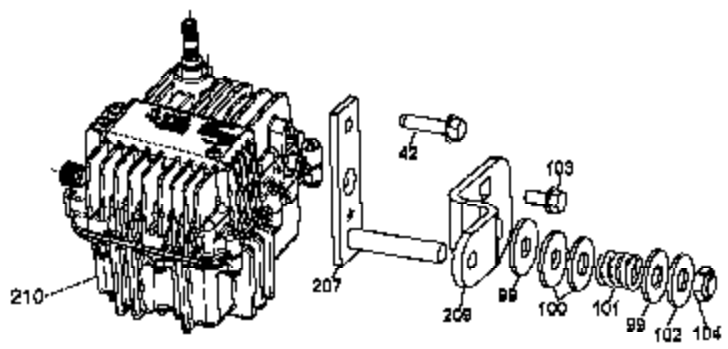

Ref #	Part Number	Qty	Description
1A	772152	1	Cover RH (Mach)
3A	770136	1	Case RH (Cast)
36	790075	1	Brake Disk
37	790007	1	Brake Pad Plate
38	799021	2	Brake Pad
41	790097	1	Brake Lever
42	792177	2	Screw 1/4-20 x 1.375
43	792075	1	Lock Nut 5/16-24
103	792193	3	Screw, 1/4-28 x .490
200A	794785	1	Differential RH (Gear Reduction Drive)
209	798047	1	Control Lever
210A	794786	1	Hydro Module RH (Foot Control)

2000-2000-003A Page 5 of 5
Peerless #2