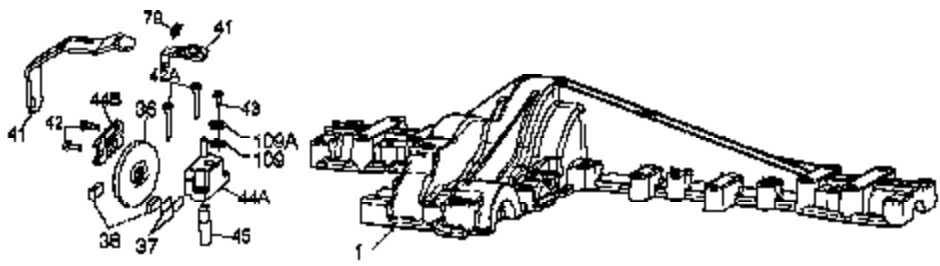

---

| Ref # | Part Number | Qty | Description            |
|-------|-------------|-----|------------------------|
| 209A  | 798051      | 1   | Shifter Lever Assembly |
| 211   | 798048      | 1   | Shock                  |
| 212   | 798049      | 1   | Shock Bracket          |
| 213   | 792197      | 2   | E-clip                 |

---

2000-2000-003A Page 3 of 5  
Peerless #1

| Ref # | Part Number | Qty | Description                             |
|-------|-------------|-----|---|
| 1A    | 772152      | 1   | Cover RH (Mach)                         |
| 3A    | 770136      | 1   | Case RH (Cast)                          |
| 36    | 790075      | 1   | Brake Disk                              |
| 37    | 790007      | 1   | Brake Pad Plate                         |
| 38    | 799021      | 2   | Brake Pad                               |
| 41    | 790097      | 1   | Brake Lever                             |
| 42    | 792177      | 2   | Screw 1/4-20 x 1.375                    |
| 43    | 792075      | 1   | Lock Nut 5/16-24                        |
| 103   | 792193      | 3   | Screw, 1/4-28 x .490                    |
| 200A  | 794785      | 1   | Differential RH (Gear Reduction Drive ) |
| 209   | 798047      | 1   | Control Lever                           |
| 210A  | 794786      | 1   | Hydro Module RH (Foot Control)          |