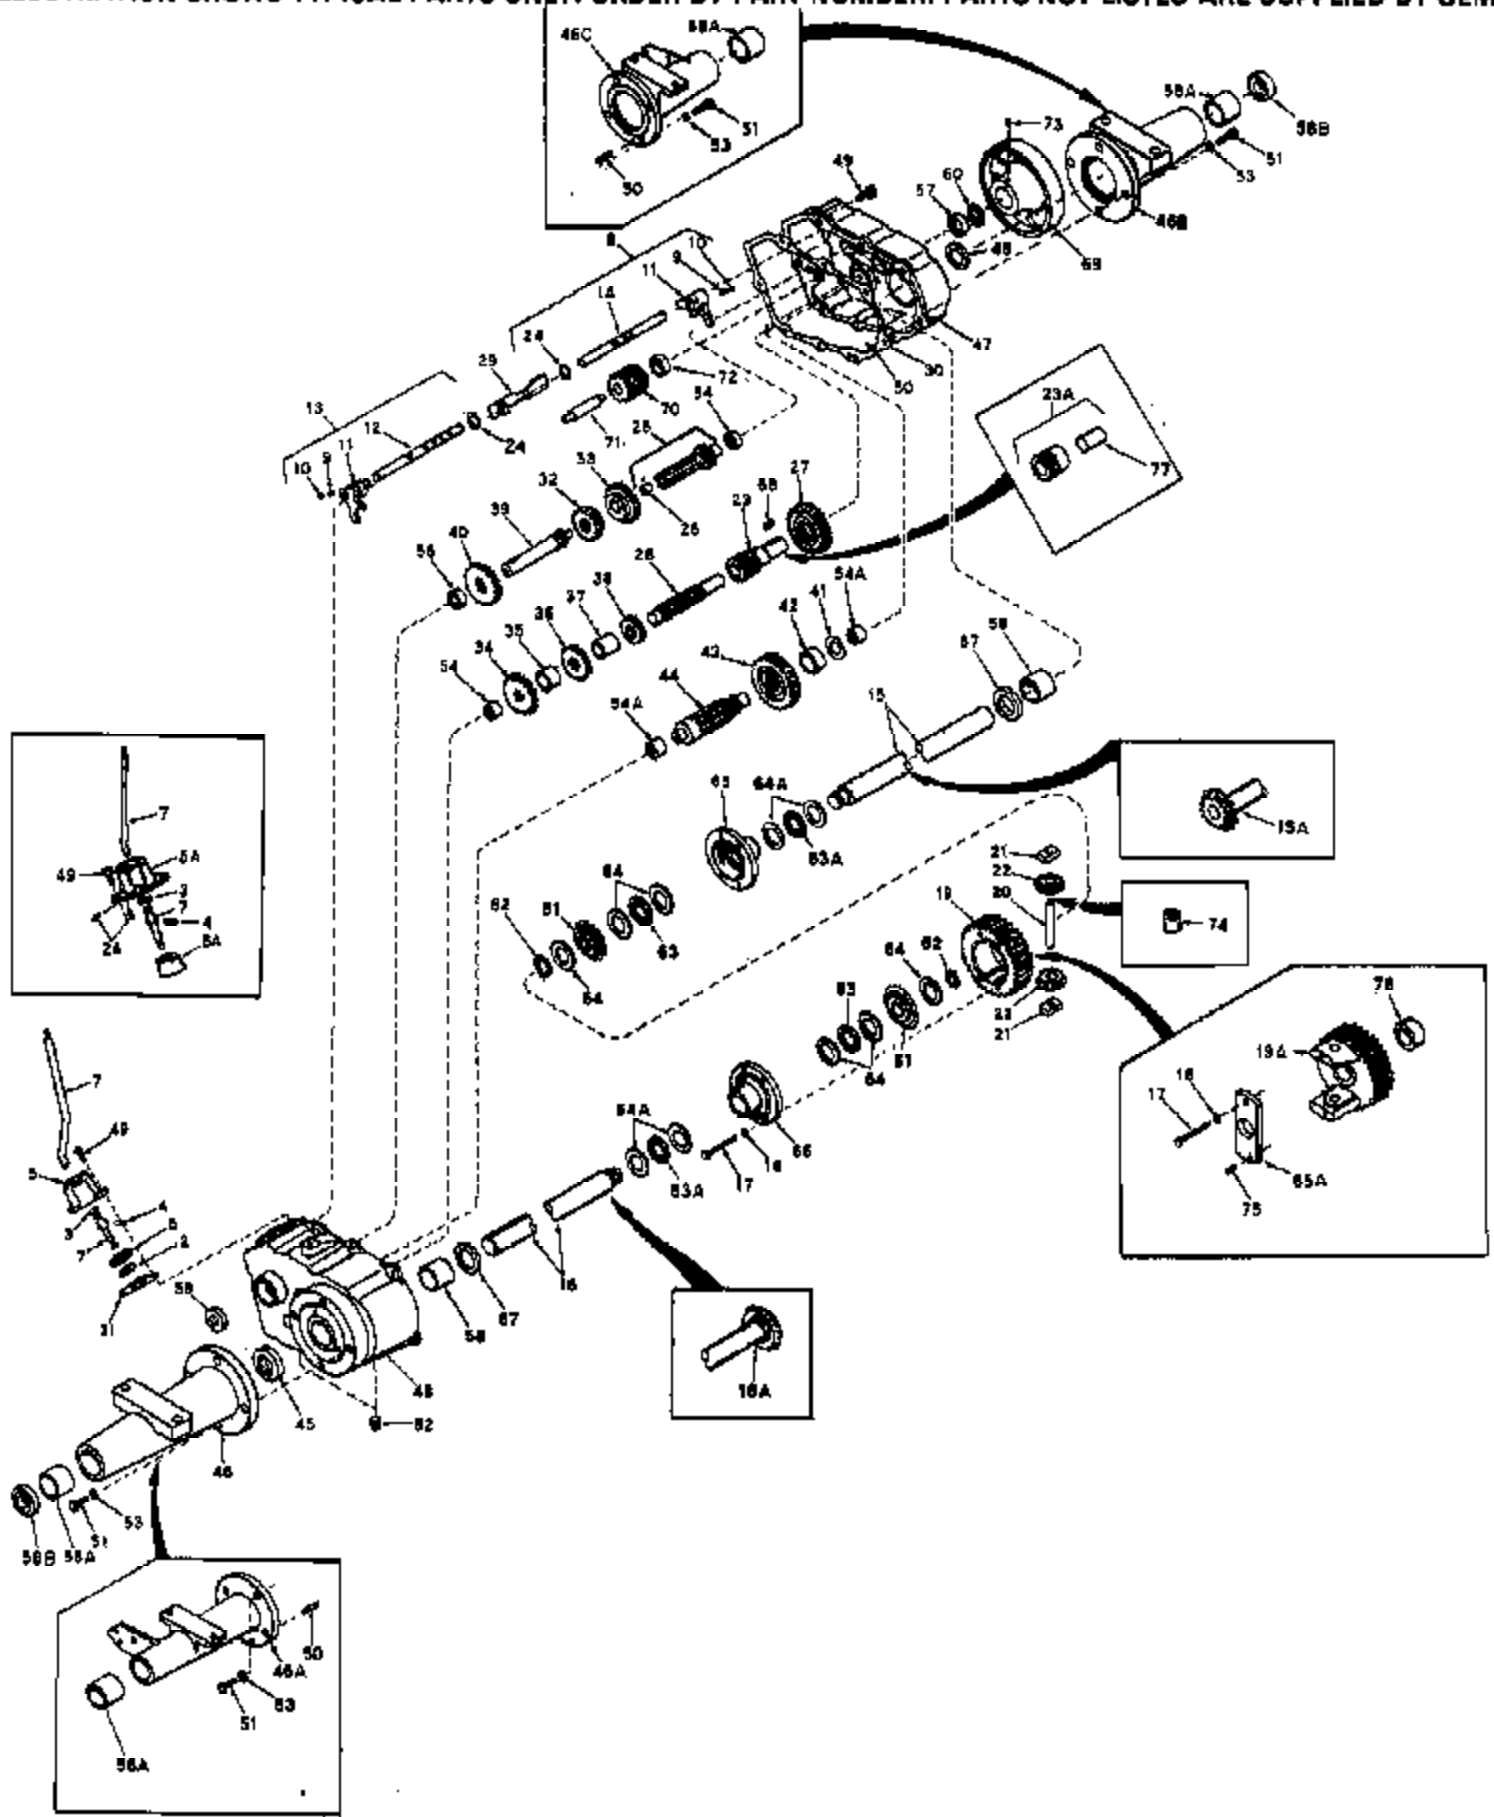

ILLUSTRATION SHOWS TYPICAL PARTS ONLY. ORDER BY PART NUMBER. PARTS NOT LISTED ARE SUPPLIED BY OEM.

Ref #	Part Number	Qty	Description
2A	792000		Pin, Roll
3	792001		Ring, Quad
4	792049		Pin, Drive
5A	784018		Housing, Shift lever (For use on models with rollpins, Ref. No. 2A)
6A	784016		Keeper, Shift lever (Cone shaped styl e)
7	784024		Lever, Shift
8	784054		Rod Assy., Shift (Incl. 9, 10, 11, 14 & 24)
9	792003		Spring
10	792004		Ball, Steel
11	784004		Fork, Shifter
12	784057		Rod, Shifter
13	784056	1700-1711-3	Rod Assy., Shift (Incl. 9 thru 12)
14	784055	Peerless	Rod, Shifter
15A	774018		Axle Assy., Right hand (11.765 long)
16A	774019		Axle Assy., Left hand (14.328 long)
17	792005		Screw, 1/4-20 x 2-1/2"
18	792006		Lockwasher, 1/4"
19	778033A		Gear, Ring (1.500 wide, 31 teeth)
20	786019		Pin, Drive (.497 dia. x 3.357 long)
21	786027		Block, Drive
22	778014		Pinion, Bevel
23	776022		Brake Pinion & Bushing (3.687 long)
25	776014		Shaft & Bearing Assy., Shifter (Incl. 26)
26	780018		Bearing (.437 ID x .625 OD x 500 long)
27	778037		Gear, Idler
28	776032		Shaft, Idler (.873 dia. x 5.750 long)
29	784074		Stop, Shifter
30	788026		Gasket, Case & Cover
31	788003		Gasket, Shift lever housing
32	778019		Gear, Shifting (20 teeth)
33	778020		Gear Shifting (26 teeth)
34	778021		Gear Spur (26 teeth)
35	786014		Spacer (.885 ID x 1.125 OD x 795 long)
36	778022		Gear, Spur (22 teeth)
37	786015		Spacer (.885 ID x 1.125 OD x 1.223 lo ng)
38	778023		Gear, Spur (16 teeth)
39	776027		Shaft, Input (3.990 long)
40	778024		Spur Gear, Input shaft
41	780001		Washer
42	786017		Spacer (1.312 ID x 1.437 OD x .620 lo ng)
43	778036		Gear, Output
44	778041		Pinion, Output (9 teeth)
45	788007		Seal, Oil
46	782007		LH Axle Housing (8.359 long)
46B	782006		RH Axle Housing (5.781 long)
47	772039		Cover, Transaxle
48	770021		Case, Transaxle
49	792007		Screw, 1/4-20 x 3/4"
50	792008		Pin, Dowel (.250 dia. x .750 long)
51	792014		Screw, 5/16-24 x 7/8"
52	792010		Plug, Pipe
53	792015		Lockwasher, 5/16"
54	780013		Bearing (closed end)
54A	780013		Bearing (closed end)