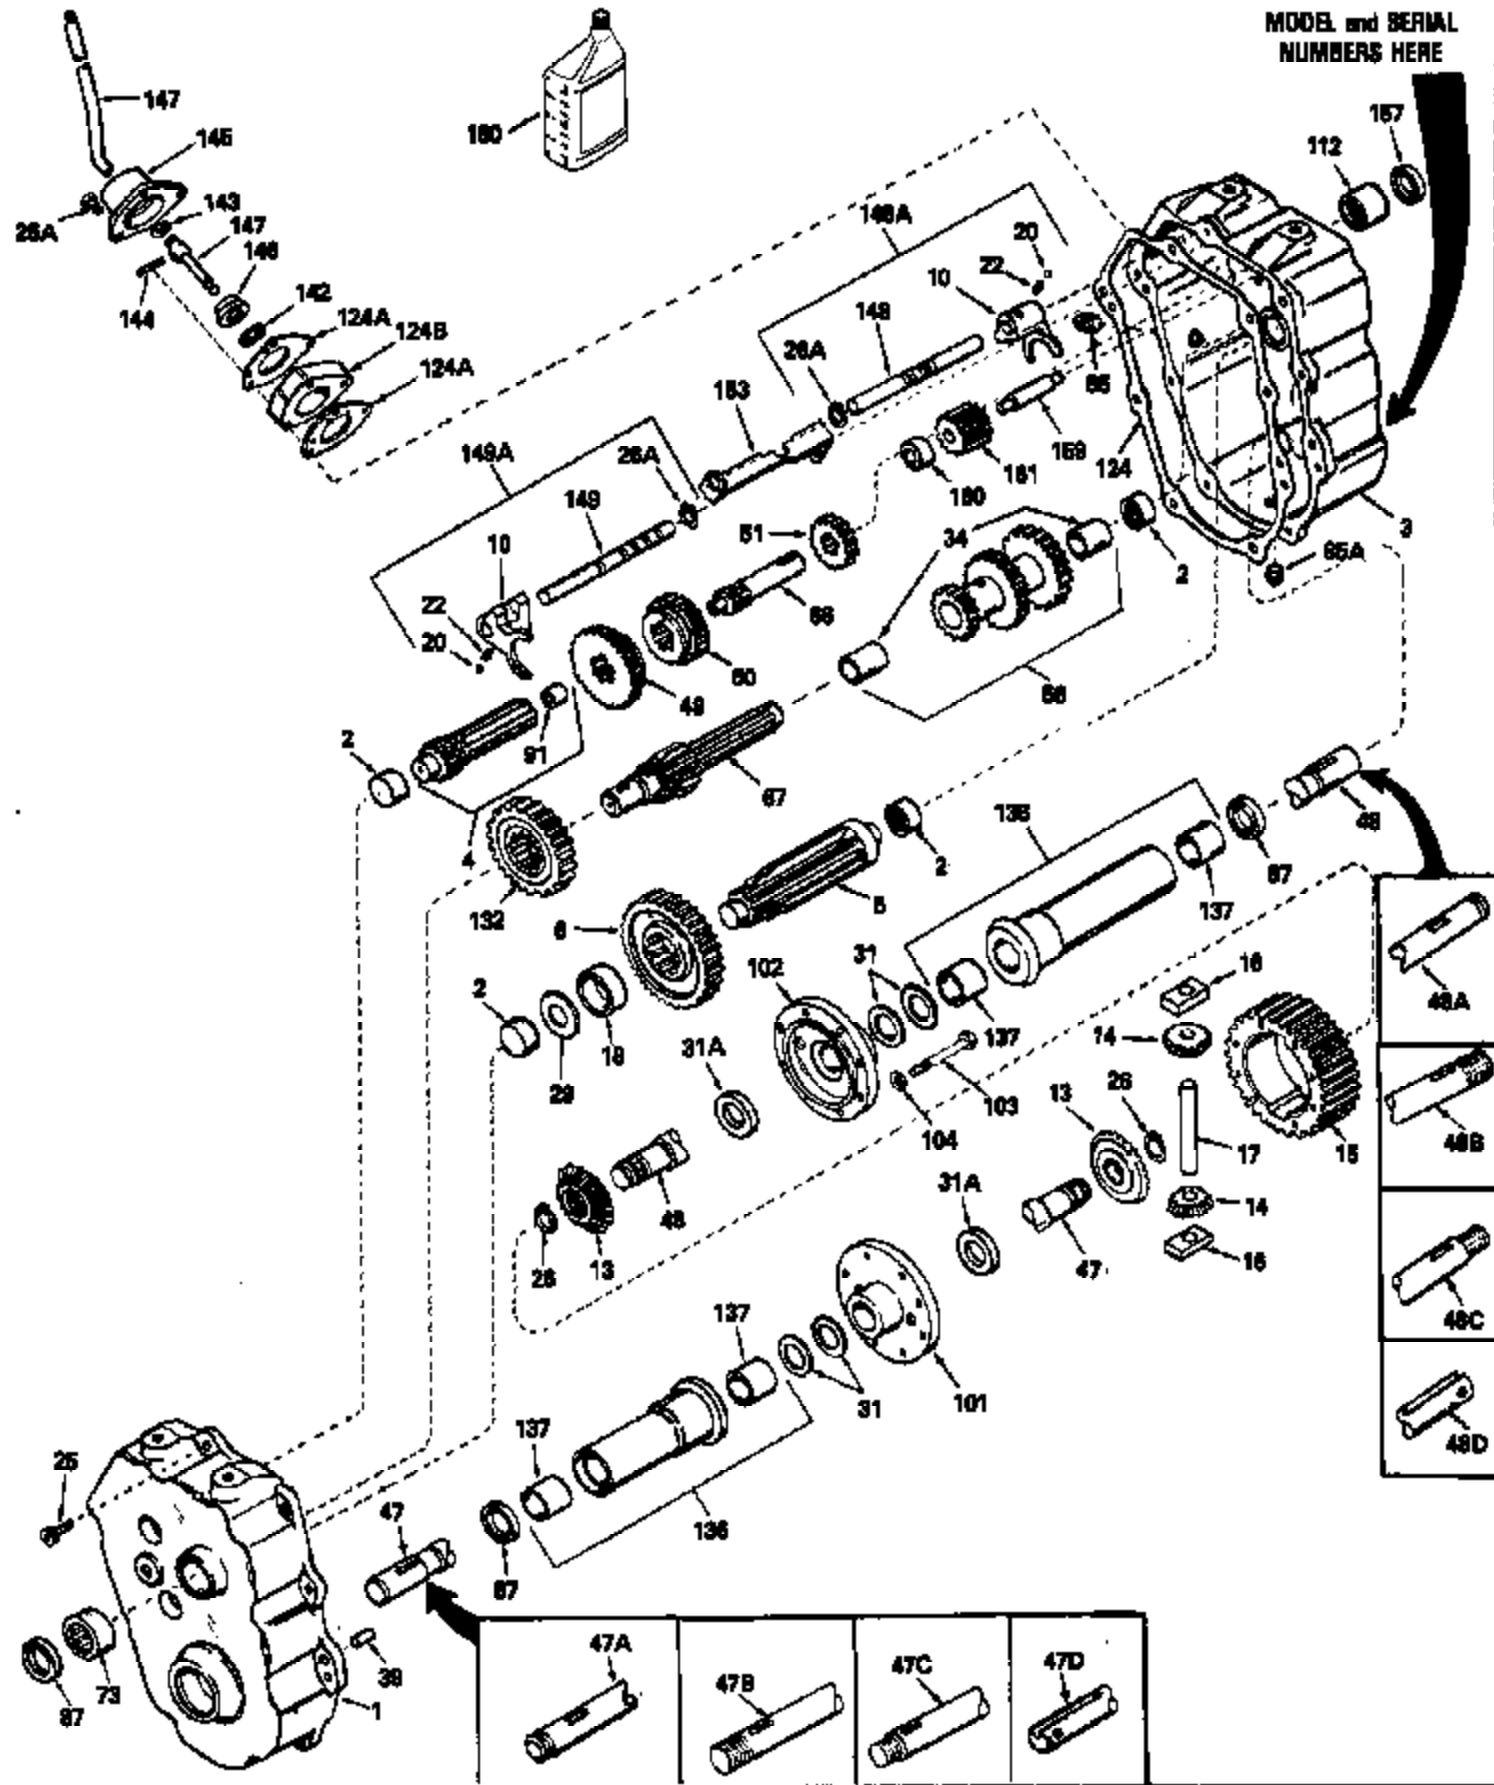

ILLUSTRATION SHOWS TYPICAL PARTS ONLY. ORDER BY PART NUMBER. PARTS NOT LISTED ARE SUPPLIED BY OEM.

MODEL and SERIAL
NUMBERS HERE

Ref #	Part Number	Qty	Description
1	772072		Transaxle Cover (Incl. 2 & 73)
2	780013		Needle Bearing
3	770031		Transaxle Case (Incl. 2 & 112)
4	776014		Shifter Shaft & Bearing (Incl. 91)
5	778041		Output Pinion
6	778036		Output Gear
10	784004		Shift Rod & Fork
13	778198		Bevel Gear (16 teeth-steel)
14	778197		Bevel Pinion (10 teeth-steel)
15	778033A		Ring Gear
16	786027		Drive Block
17	786019		Drive Pin
18	786017	1400-1401A	Output Shaft Spacer
20	792004	Peerless	Steel Ball
22	792003		Spring
25A	792007		Screw, 1/4-20 x 3/4"
25	792007		Screw, 1/4-20 x 3/4"
26	792018		Snap Ring
26A	792017		Snap Ring
29	780001		Washer
31A	780107		Washer
31	780042		Thrust Washer
34	780053		Bushing
39	786026		Dowel Pin
47A	774224B		Axle (18-5/8" long)
48A	774224B		Axle (18-5/8" long)
49	778020		Shifting Gear (1st & Rev.)
50	778019A		Shifting Gear (2nd & High)
51	778024A		Input Shaft Spur Gear
56	778035A		Gear Cluster (Incl. 34)
66	776067		Input Shaft
67	776123		Brake Shaft & Gear
73	780055		Needle Bearing
85	792010		Pipe Plug, 3/8" sq. hd.
85A	792010		Pipe Plug, 3/8" sq. hd.
87	788008		Oil Seal
91	780018		Bearing
101	774028A		Differential Carrier (8 threaded hole s)
102	774029A		Differential Carrier
103	792020		Screw, 1/4-20 x 2-1/4"
104	792006		Lockwasher, 1/4"
112	780011		Needle Bearing
124	788026		Case-to-Cover Gasket
124A	788003A		Shift Lever Housing Gasket
132	778037		Idler Gear (30 teeth)
136	782042A		Axle Housing & Bushing (Incl. 137)
137	780054		Bushing
138	782042A		Axle Housing & Bushing (Incl. 137)
142	792016		Snap Ring
143	792001		"O" Ring
144	792049		Drive Pin
145	784088		Shift Lever Housing
146	784094		Shift Lever Keeper
147	784259		Shift Lever
148A	784054		Shift Rod Assy. (Incl. 10,20,22,26A & 148)
148	784055		Shifter Rod