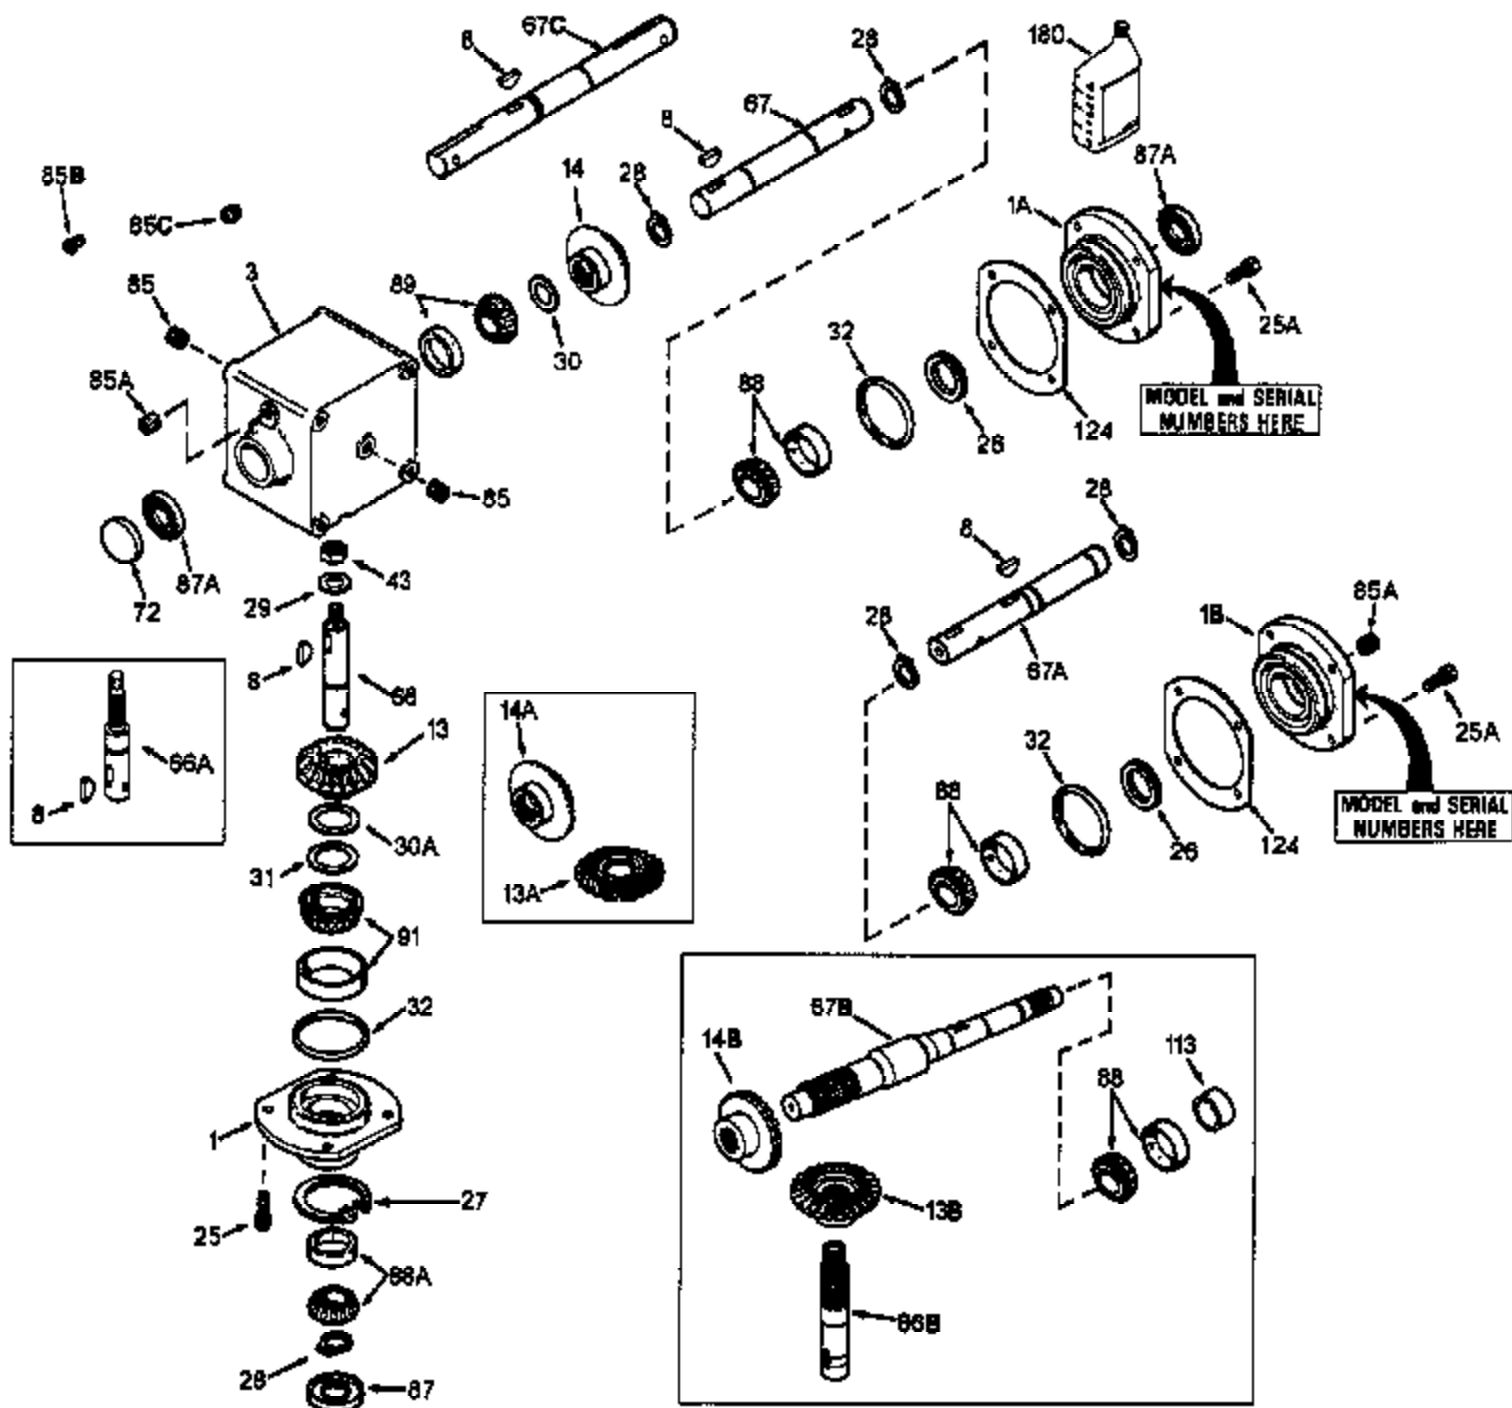

ILLUSTRATION SHOWS TYPICAL PARTS ONLY. ORDER BY PART NUMBER. PARTS NOT LISTED ARE SUPPLIED BY OEM.

Ref #	Part Number	Qty	Description
	794335		RA Drive Head Ass'y (Incl. 1 thru 124)
1A	786105		Retainer Cap
1	786104A		Retainer Cap
3	770076		Right Angle Drive Housing
8	792114		Woodruff Key No. 807
13	778167		Bevel Gear (25 teeth)
14	778171		Bevel Gear (26 teeth)
25A	792037		Screw, 5/16-18 x 1"
25	792037		Screw, 5/16-18 x 1"
26	780137		Load Ring
27	792112		Retaining Ring
28	792113		Retaining Ring
29	792115	1100-1100-001	Flat Washer
30	780131	Peerless	Shim
31	780138		Shim (2.0 OD x 1.531 ID x .002 thick)
32	788063		"O" Ring
43	792110A		Hex Jam Nut, 3/4-16
66	776221		Input Shaft (4-7/8" long)
67	776222		Output Shaft (7-17/32" long)
72	792111		Plug
85A	792039		Pipe Plug, 1/8"
85C	792118		Relief Valve
85	792116		Pipe Plug, 1/4-18
87	788064		Oil Seal
87A	788065		Oil Seal
88A	780132		Bearing & Cup Ass'y (SEE REPAIR MANUA L)
88	780132		Bearing & Cup Ass'y (SEE REPAIR MANUA L)
89	780132		Bearing & Cup Ass'y (SEE REPAIR MANUA L)
91	780134		Bearing & Cup Ass'y (SEE REPAIR MANUA L)
124	780136		Retainer Cap Shim
180	730229A		Gear Oil 80W90