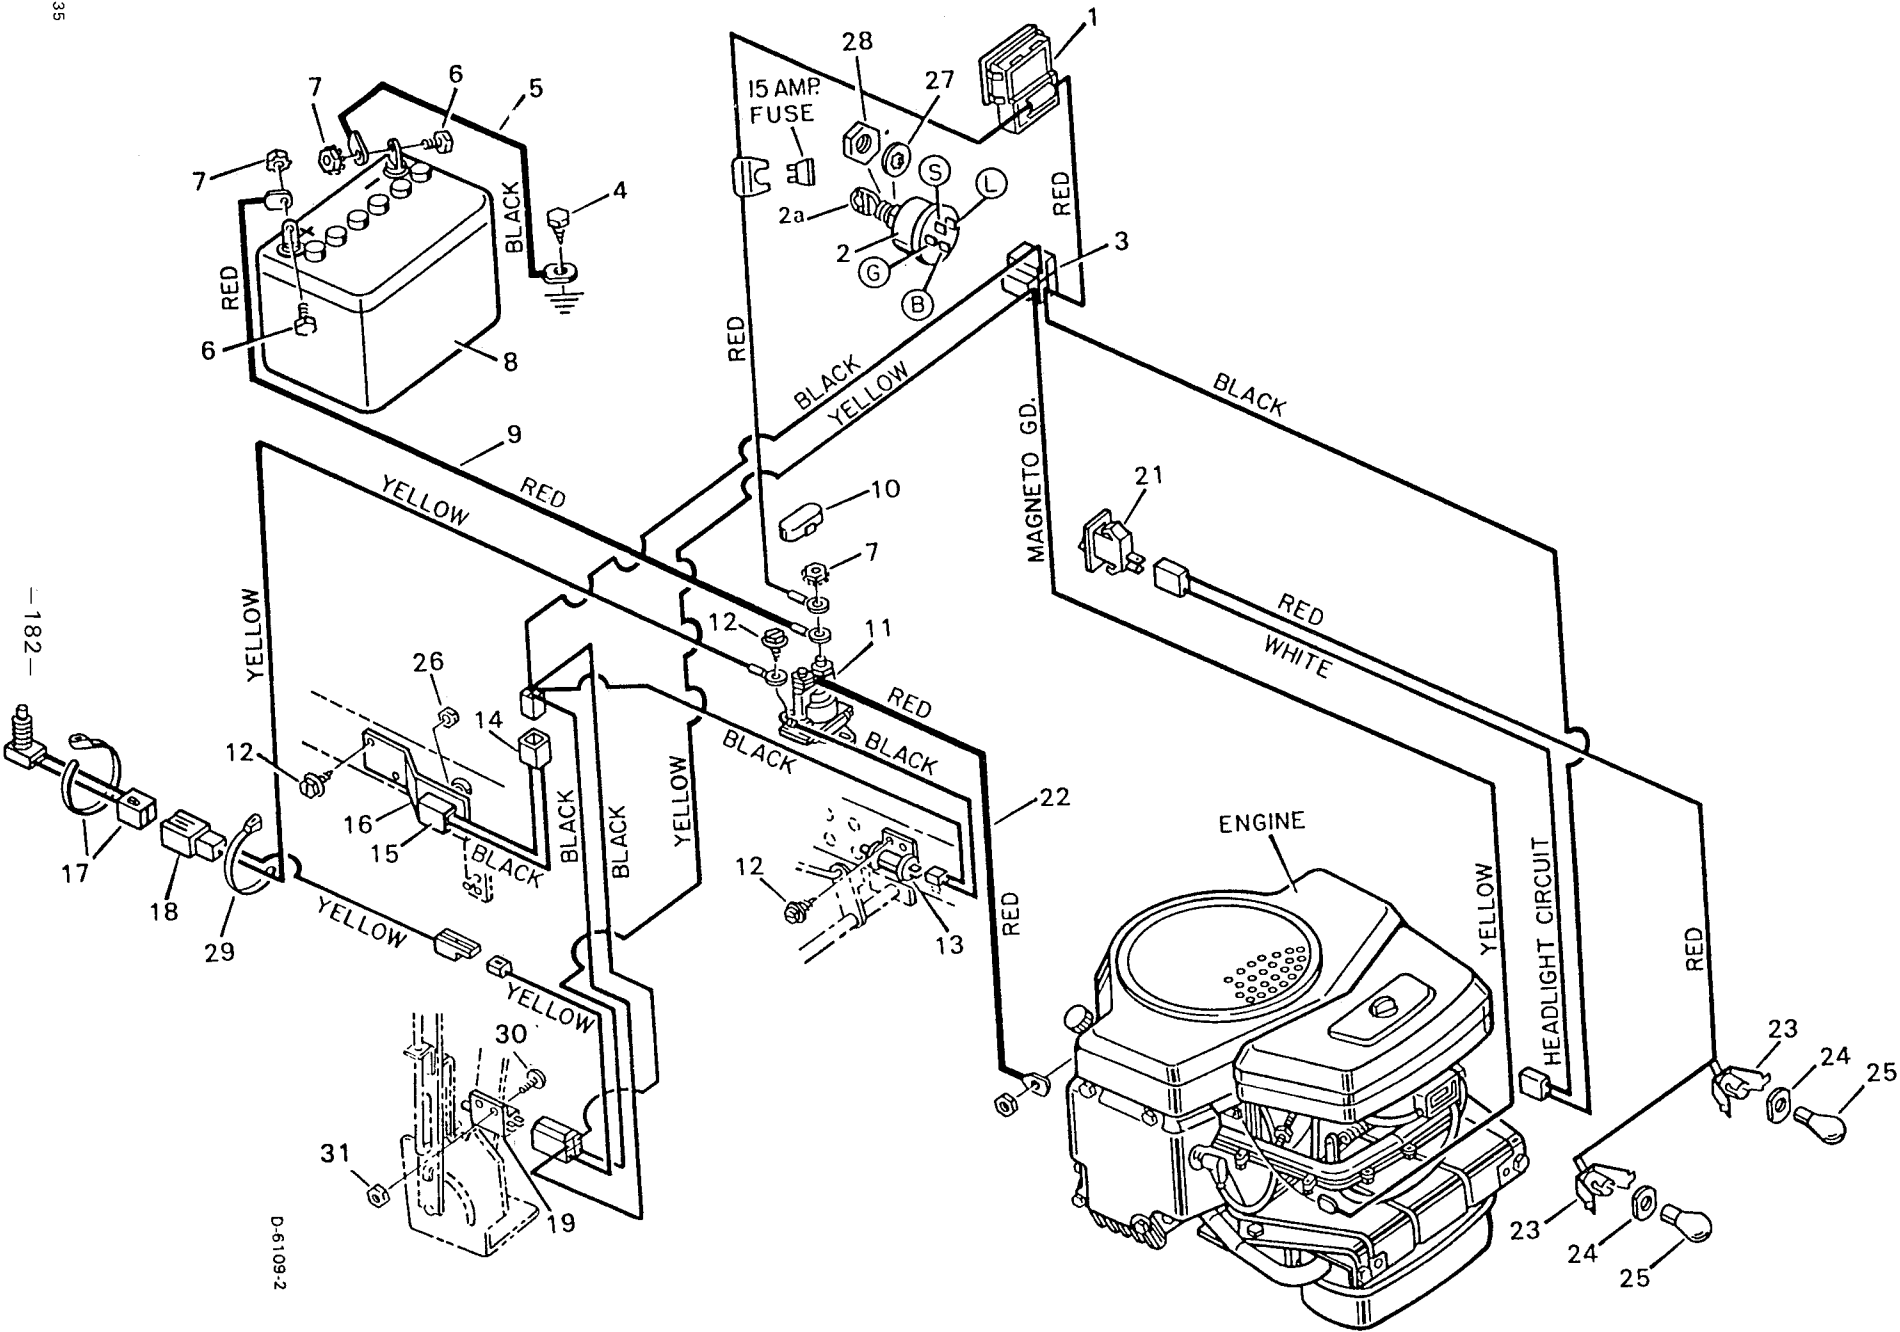

MODEL NO. 8-38222

WIRING DIAGRAM

S-1035

-182-

D-6109-2

WIRING DIAGRAM

MODEL NO. 8-38222

KEY NO.	DESCRIPTION	PART NO.	KEY NO.	DESCRIPTION	PART NO.
1	Ammeter Assembly	90829	16	Leaf Spring, Switch	91561
2	Switch, Ignition	21064	17	Switch, Seat Sensor	S91031
2a	Key Only	20729	18	Wire Harness-Seat Switch	250X10
3	Wire Harness	250X9	19	Switch, Mower Housing	91299
--	Fuse, Auto Type	54212	21	Switch, Light	90647
--	Holder, Fuse	407078	22	Cable (Solenoid to Engine)	24X13
4	Screw	26X49	23	Socket Assembly, Light	90155
5	Cable, Battery Ground	24X6	24	Washer, Light Socket	90228
6	Bolt, Hex ¼"-20X5/8"	1X38	25	Bulb, Lamp	90084
7	Nut, Keps ¼"-20	15X66	--	Clamp, Wire	21980
8	Battery Type U1-9	21075	26	Nut, Hex 3/8"-24	15X33
--	Acid, Battery (Electrolyte)	90665	27	Washer	19X40
9	Cable, Battery (Solenoid to battery)	24X25	28	Nut, Hex	15X105
10	Cover, Solenoid	90565	29	Strap, Tie	32618
11	Solenoid	24285	30	Screw, Machine #10-24X5/8"	3X141
12	Screw, No. 10X½"	26X233	31	Nut, Hex #10-24	15X102
13	Switch, Clutch Limit	21549			
14	Switch, Attachment	91070			
15	Shield, Switch	91071