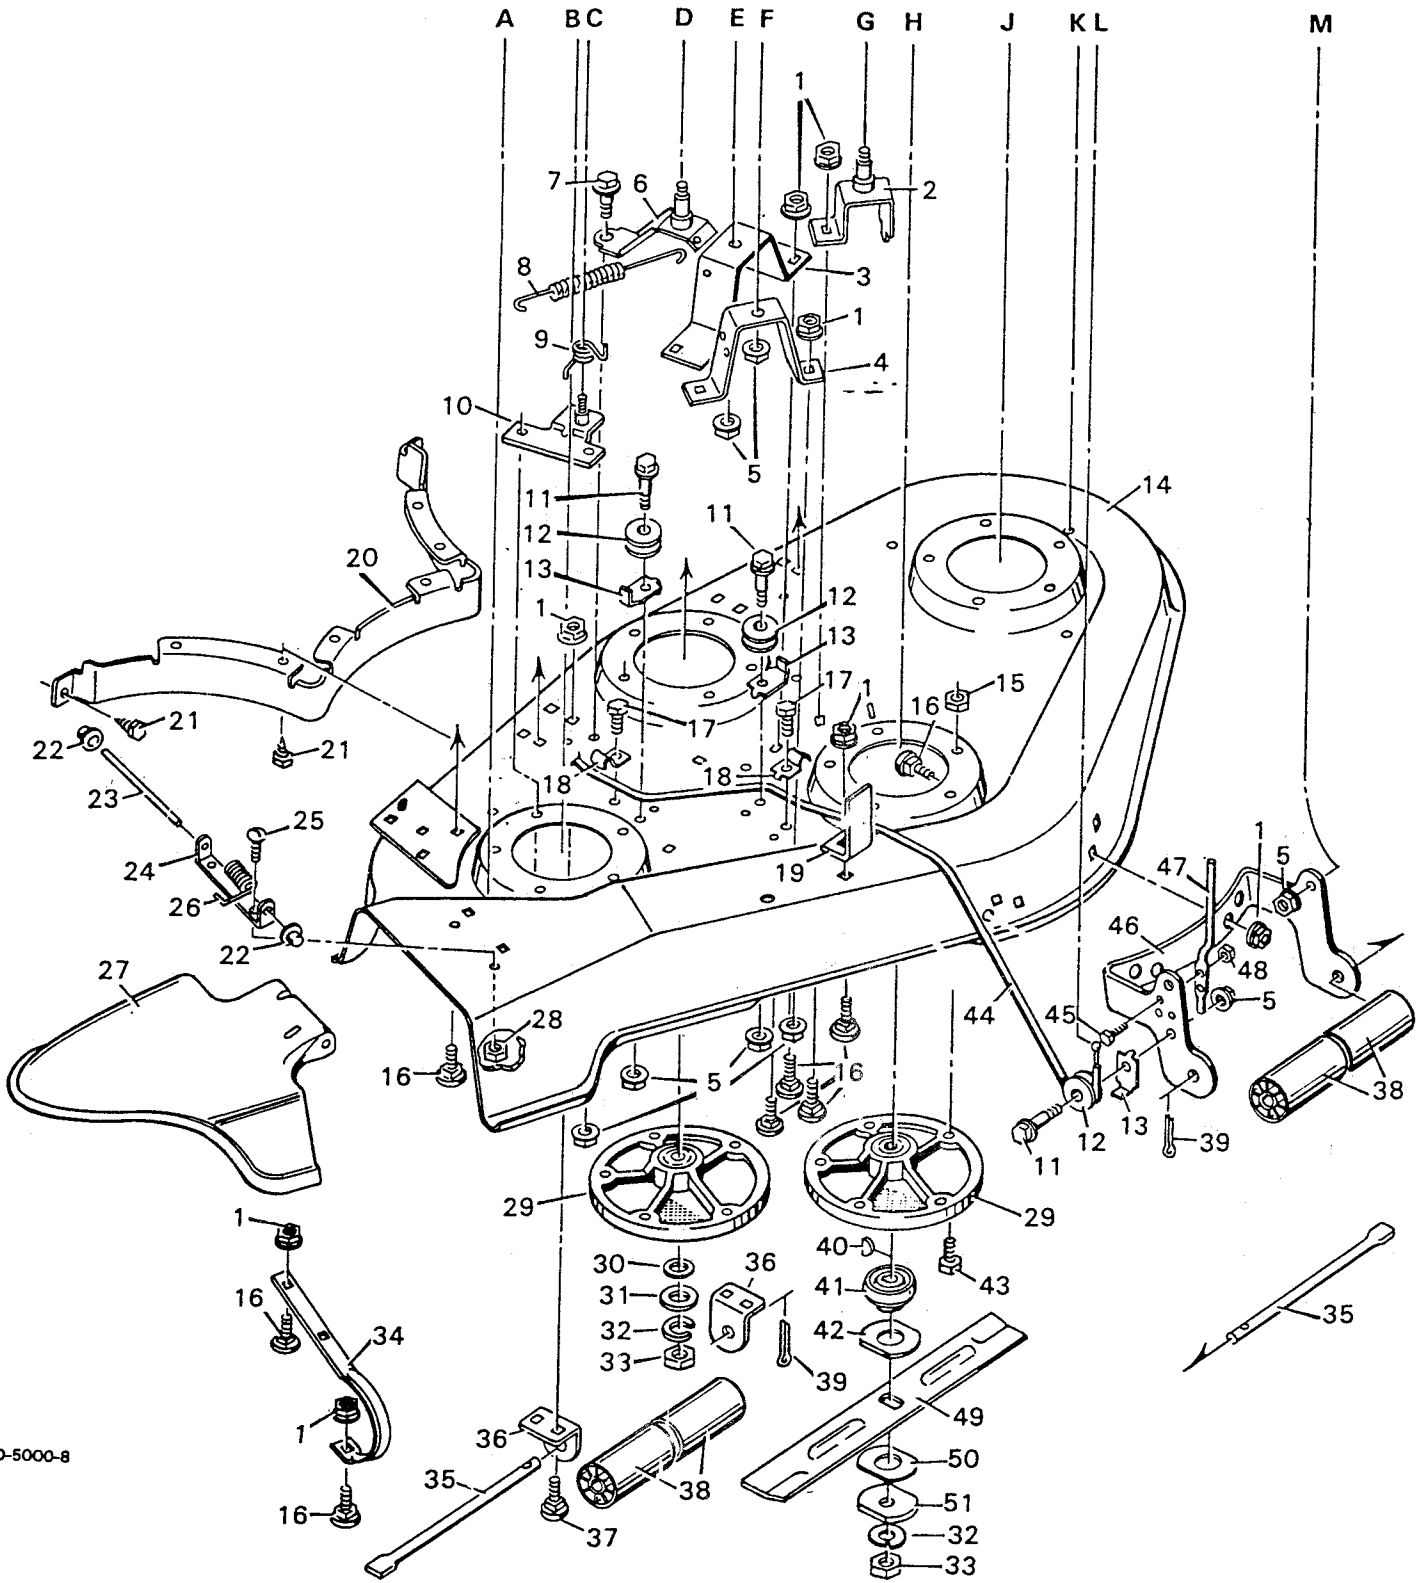

REPLACEMENT PARTS MOWER HOUSING LOWER HALF

D-5000-8

REPLACEMENT PARTS

MOWER HOUSING LOWER HALF

KEY NO.	DESCRIPTION	PART NO.	KEY NO.	DESCRIPTION	PART NO.
1	Nut, Flange 5/16''-18*	15X79	26	Spring, Torsion	166X4
2	Idler Assembly, Fixed*	23177	27	Deflector, Mower Housing	23224
3	Support, Idler*	23240	28	Locknut, Hex No. 10-24*	15X81
4	Support, Engagement Link*	23241	29	Housing, Mandrel	24384
5	Locknut, Flange 3/8''-16	15X84	30	Washer	17X140
6	Idler Assembly, Cross Drive	23178Z	31	Washer	17X141
7	Bolt, Shoulder 3/8''-16X7/8''	9X15	32	Lockwasher	18X27
8	Spring, Cross Drive	165X60	33	Nut, Hex 1/2''-20	15X72
9	Spring, Blade Brake Torsion	166X29	34	Skid*	24070
10	Bracket & Pin Assembly	91591Z	35	Axle, Roller	23186Z
11	Bolt, Shoulder 3/8''-16	9X13	36	Shoulder, Rear Roller*	23208
12	Pulley, Nylon	23187	37	Bolt, Carriage 5/16''-18X2-5/8''*	2X53
13	Guide, Cable	23191Z	38	Roller	23203
14	Housing Assembly, Mower	91483	39	Pin, Cotter	30X49
15	Locknut, Flange 5/16''-18*	15X88	40	Key, Woodruff No. 6	20062
16	Bolt, Carriage 5/16''-18X3/4''*	2X64	41	Adapter, Blade	54211
17	Screw, Tap	26X214	42	Washer	24614Z
18	Guide, Cable	21953Z	43	Bolt, Hex 5/16''-18X3/4''	1X84
19	Deck Stop*	23782	44	Cable, Lifter	24470
20	Baffle, Mower Housing*	23207	45	Bolt, Hex 1/4''-20X7/8''	1X95
21	Screw	26X195	46	Support, Front Roller*	24009
22	Cap, Push On	28X23	47	Guide, Curved Belt	24071
23	Rod, Deflector	23173Z	48	Locknut, Flange 1/4''-20	15X89
24	Bracket, Deflector*	23172	49	Blade (3 required)	24458HT
25	Screw, Machine No. 10-24X5/8''*	4X21	50	Washer	21673Z
			51	Washer, Blade	20663Z
			--	Housing Complete, Mower	403134

*NOTE: Parts that have an asterisk (*) in the description are included with Mower Housing Complete (Top & Lower Halves).