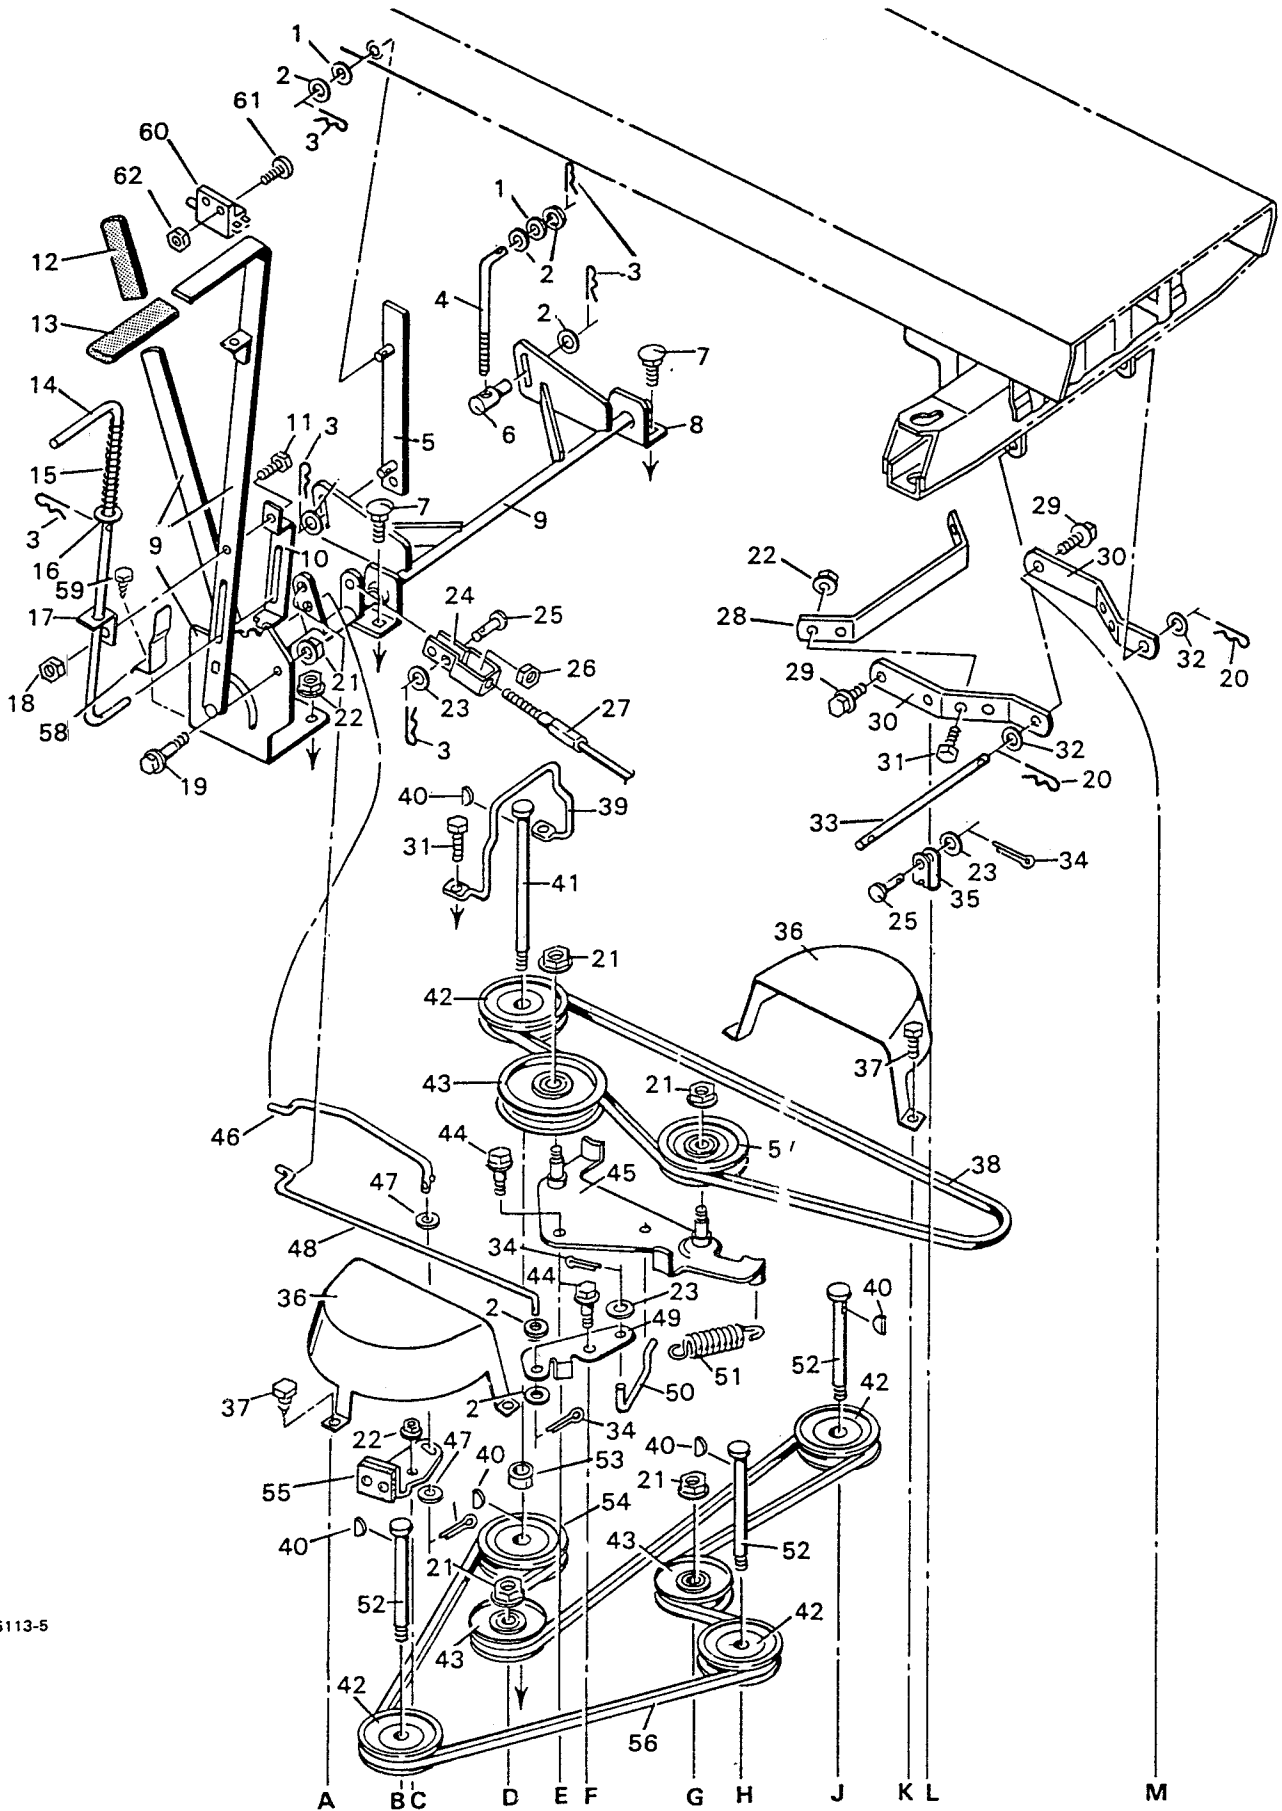

REPLACEMENT PARTS

MOWER HOUSING TOP HALF

D-5113-5

REPLACEMENT PARTS

MOWER HOUSING TOP HALF

KEY NO.	DESCRIPTION	PART NO.	KEY NO.	DESCRIPTION	PART NO.
1	Washer	10851Z	31	Bolt, Hex 5/16"-18X1"	1X84
2	Washer	17X124	32	Washer	17X57Z
3	Pin, Hair	31X2	33	Pin, Pull	21912Z
4	Rod, Adjuster 7-5/16" Long	23824	34	Pin, Cotter	30X20
--	For 23 inch Diameter Rear Wheels		35	Clevis	24073
4a	Rod, Adjuster 6-1/4" Long	23275Z	36	Cover, Pulley	23231
--	For 18" to 20" Dia. Rear Wheels		37	Screw, Tap	26X214
5	Bracket, Right Hanger 6-3/8" Long**	23204Z	38	Belt, Blade Drive	37X40
--	For 23 inch Diameter Rear Wheels		39	Guide Belt	23751Z
5a	Bracket, Right Hanger 5-1/2" Long**	23188Z	40	Key, Woodruff No. 6	20062
	For 18" to 20" Dia. Rear Wheels		41	Mandrel	23180
6	Nut, Adjustable	21920	42	Pulley, Mandrel	20615
7	Bolt, Carriage*	2X64	43	Pulley, Backside Idler	23238
8	Support, Lifter*	23184	44	Bolt, Shoulder 3/8"-16X7/8"	9X12
9	Lifter Assembly*	91482	45	Idler Assembly, Blade Drive	23179
10	Bracket, Guide	23192	46	Rod, Brake	91593Z
11	Bolt, Hex 1/4"-20X7/8"	1X95	47	Washer	17X46
12	Grip, Engagement Lever	91573	48	Rod Assembly, Link	23232Z
13	Grip, Lifter Latch	23222	49	Link, Engagement	23226Z
14	Latch, Lifter	23194	50	Rod, Engagement Link	23228Z
15	Spring, Lifter	164X4	51	Spring, Blade Drive	165X43
16	Washer	17X53	52	Mandrel, Short	20616
17	Bracket, Lifter Guide	23193	53	Spacer	23213Z
18	Nut, Keps 1/4"-20	15X66	54	Pulley, Mandrel	23739
19	Bolt, Shoulder 3/8"-16	9X13	55	Pad Assembly, Brake	91592
20	Pin, Hair	31X6	56	Belt, Cross Drive	37X22
21	Locknut, Flange 3/8"-16	15X84	57	Pulley, Idler	23211
22	Locknut, Flange 5/16"-18*	15X88	58	Spring, Actuator	91480
23	Washer	17X47Z	59	Screw	25X2
24	Clevis, Adjusting	24471Z	60	Switch, Limit	91299
25	Pin, Clevis	29X93	61	Screw, Machine #10-24X5/8"	3X141
26	Nut, Hex 5/16"-18	15X2	62	Nut, Hex #10-24	15X102
27	Cable, Lifter	24470			
28	Brace, Hanger	24472			
29	Shoulder Bolt.	9X14			
30	Arm, Support	23185			

*NOTE: Parts that have an asterisk (*) in the description are included with Mower Housing Assembly on the Lower Half of the mower housing illustration.

**NOTE: These parts are measured from weld pin to weld pin.