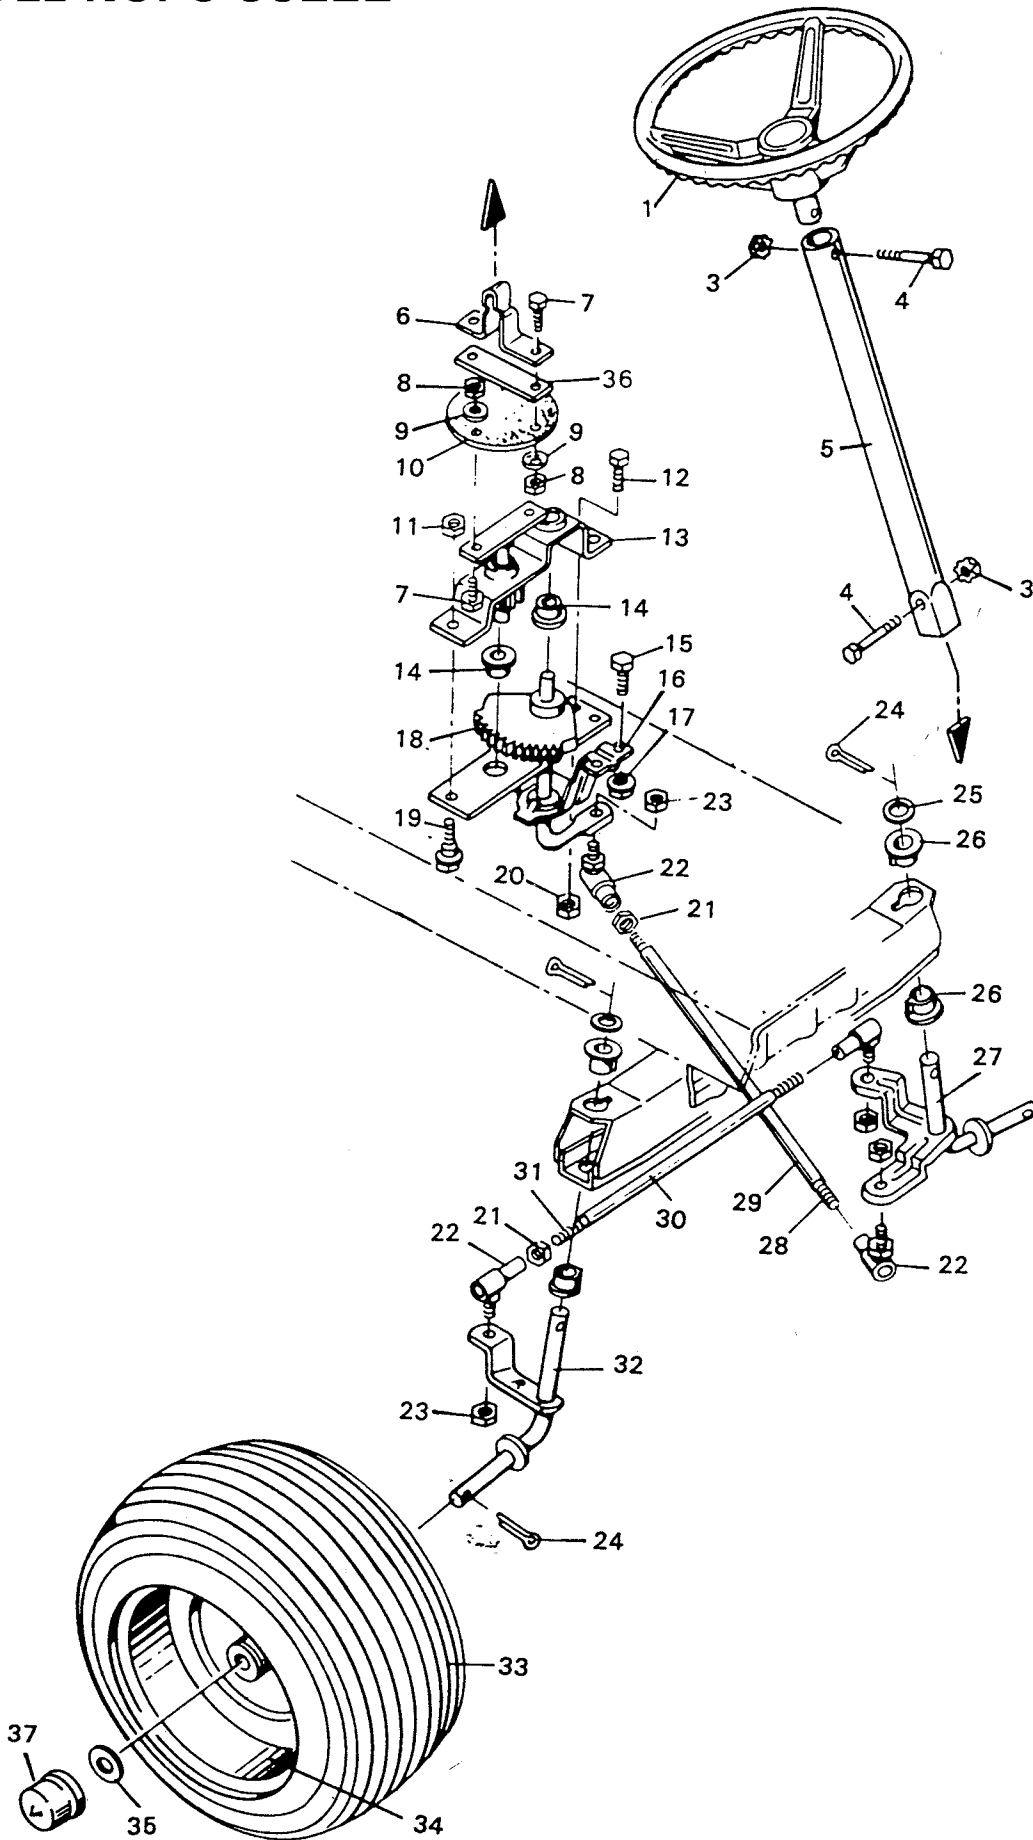

MODEL NO. 8-38222

STEERING

STEERING

MODEL NO. 8-38222

KEY NO.	DESCRIPTION	PART NO.
1	Steering Wheel	90577
3	Keps Nut 5/16"-18	15X76
4	Hex Bolt 5/16"-18X1-3/4"	1X75
5	Steering Post	24345C
6	Upper Steering Coupling	21489
7	Hex Bolt 1/4"-20X7/8"	1X95
8	Flange Locknut 1/4"-20	15X89
9	Formed Washer	23039
10	Steering Disc	21532
11	Flange Locknut 3/8"-16	15X84
12	Hex Bolt 5/16"-15X5/8"	1X45
13	Steering Gear Bracket Assembly	21492
14	Bearing	20587
15	Hex Bolt 5/16"-15X5/8"	1X45
16	Steering Bracket	21693
17	Flange Locknut 5/16"-18	15X79
18	Steering Gear Assembly	21692
19	Hex Bolt 3/8"-16X3/4"	1X85
20	Flange Locknut 5/16"-18	15X88
21	Hex Nut	15X61
22	Steering Ball Joint	21031
23	Flange Locknut 3/8"-24	15X87
24	Cotter Pin	30X49
25	Washer	17X83Z
26	Spindle Bearing	23820
27	Left Spindle Assembly	24229E
28	Drag Link Rod	21482
29	Sleeve, Drag Link Rod	156X2
30	Sleeve, Tie Rod	156X1
31	Tie Rod	21475
32	Right Spindle Assembly	24228E
33	Tire Only*	24376
34	Wheel Only	24488E
--	Valve Stem & Cap	24373
--	Wheel Bearing	91334
--	Tire Tube	407047
35	Washer	17X115
36	Coupling Plate	21490
37	Hub Cap-Optional	21662

*NOTE: For replacement parts, always give the name on the side of the tire so that the tread pattern of the tires will match.