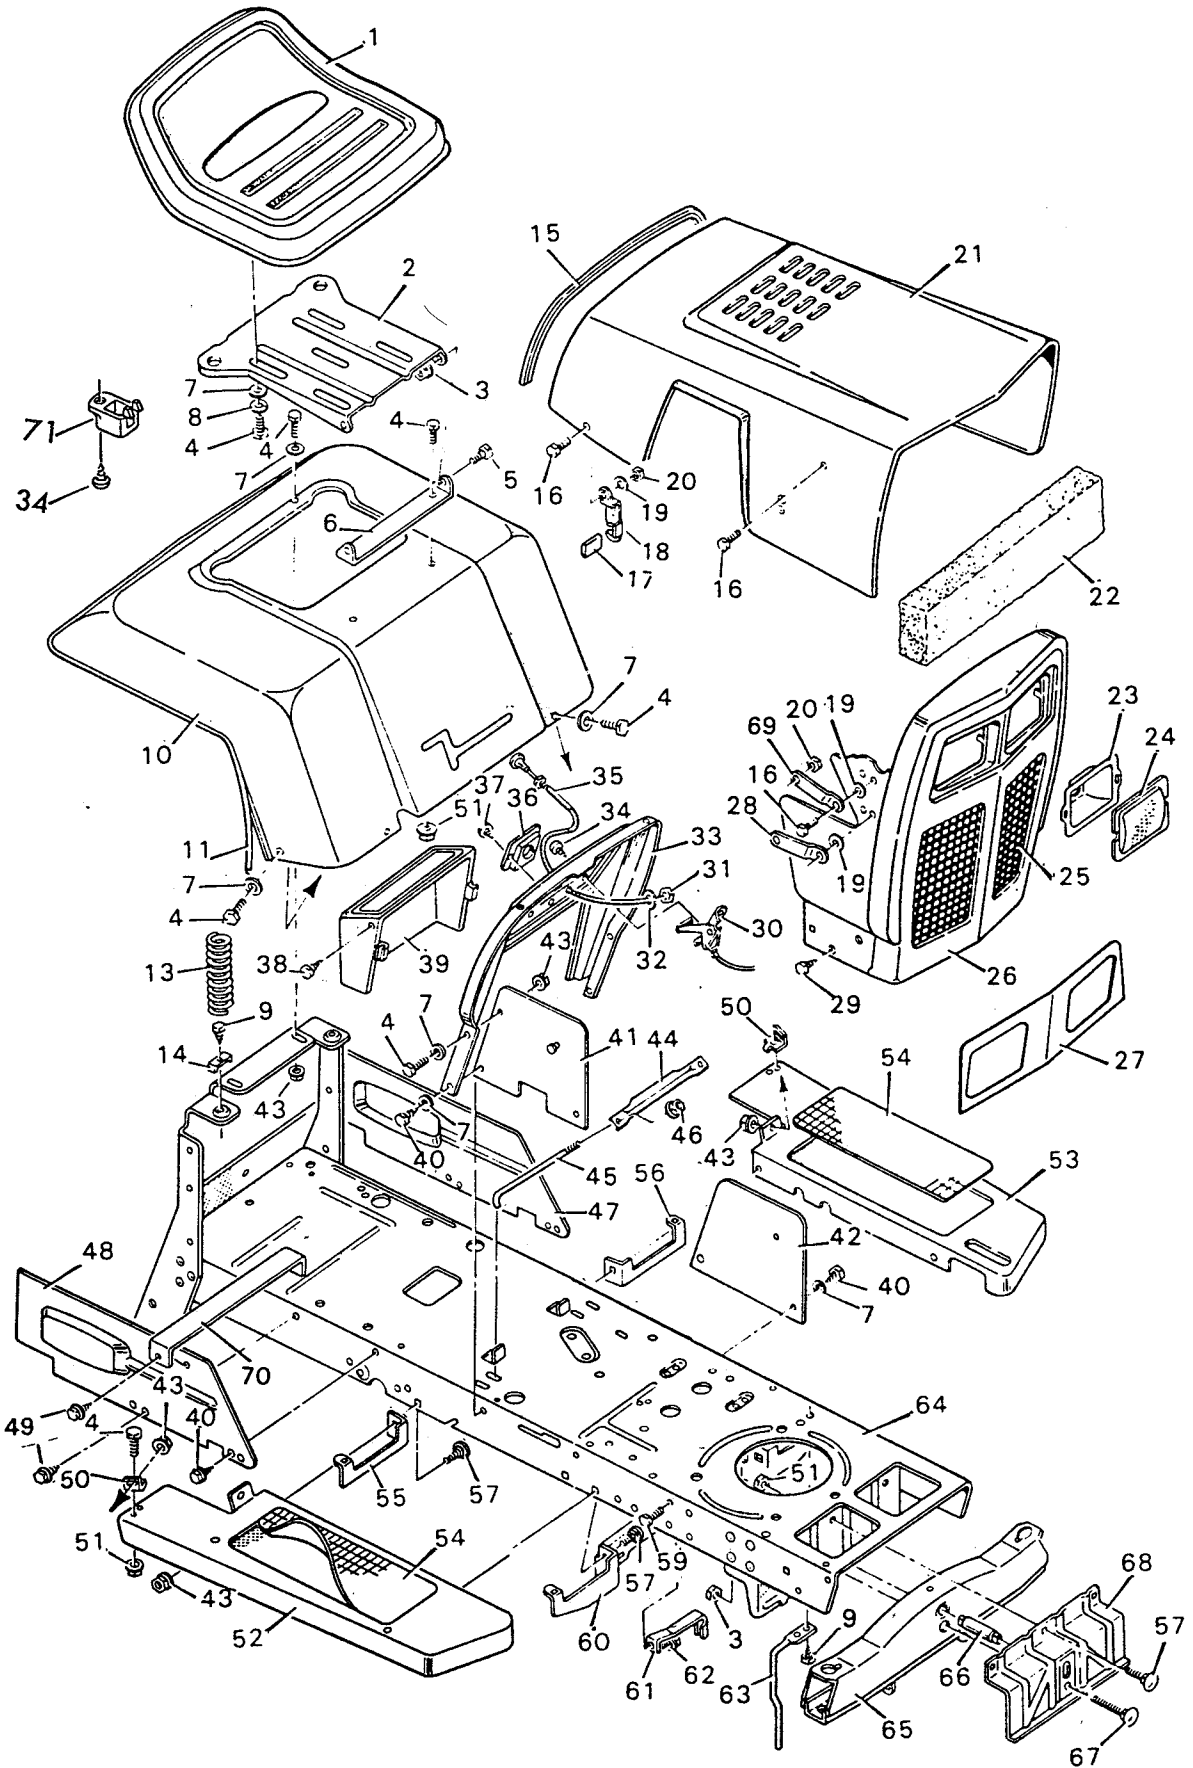

MODEL NO. 8-38222

CHASSIS & HOOD

0-5402-2

**CHASSIS & HOOD****MODEL NO. 8-38222**

KEY NO.	DESCRIPTION	PART NO.	KEY NO.	DESCRIPTION	PART NO.
1	Seat	91450	40	Screw	26X197
2	Support, Seat	91044E	41	Plate, Right Side	23292E
3	Locknut, Flange 3/8"-16	15X84	42	Plate, Left Side	23293E
4	Bolt, Hex 5/16"-18X5/8"	1X45	43	Nut, Flange 5/16"-18	15X79Z
5	Bolt, Shoulder 3/8"-16X7/8"	9X17	44	Clamp, Battery	21761Z
6	Bracket, Seat Pivot	90031E	45	Rod, Battery Clamp	21762Z
7	Washer	17X47Z	46	Locknut, Flange 1/4"-20	15X82
8	Lockwasher	18X16	47	Panel, Left Side	91559E
9	Screw	26X49	48	Panel, Right Side	91558E
10	Seat Deck	90659E	49	Screw	26X185
11	Trim, Plastic	21789	50	Bracket	23372
13	Spring	164X17	51	Locknut, Flange 5/16"-18	15X88
14	Retainer, Spring	90014	52	Running Board, Right	23394E
15	Hood Trim, Vinyl*	21765	53	Running Board, Left	21935E
16	Screw, Machine #10-24X5/8"*	4X21	54	Mat, Running Board	21710
17	Grip, Hood Latch*	21434	55	Bracket, Right	23390
18	Latch, Left Hood	21798Z	56	Bracket, Left	23391
--	Latch, Right Hood	21799Z	57	Bolt, Carriage 5/16"-18X5/8"	2X53
19	Washer*	17X17Z	59	Bolt, Hex 1/4"-20X5/8"	1X38
20	Nut, Hex #10-24	15X81	60	Support, Front Running Board	24105
21	Hood Assembly	24087E	61	Guide, Belt	23826Z
22	Baffle, Foam Heat	403154	62	Locknut 1/4"-20	15X66
23	Reflector	90009C	63	Belt Guide, Stack Pulley	23789Z
24	Lens	90082	64	Frame Channel	402058
25	Screen, Left Grille	24254E	65	Front Axle Assembly	21441E
--	Screen, Right Grille	24089E	66	Pivot Pin	21469
26	Grille Assembly, Complete	90668E	67	Bolt, Carriage 3/8"-16X3/4"	2X60
27	Trim, Headlight	90654C	68	Front Axle Hanger	23829E
28	Pivot Bar	23046	69	Pivot Bar Assembly	23088
29	Screw	26X202	70	Brace, Fuel Tank	91457
30	Throttle Control	91484	71	Seat Switch Cover	56062
31	Hex Nut	15X33	--	Assembly Parts Bag	91579
32	Lockwasher	18X31	--	Instruction Book, Tractor	F-88712
33	Control Panel	91580E	--	Repair Parts Book	F-88717
34	Screw	26X159	--	Instruction Book, Mower Housing	F-88716
35	Cable, Choke	23780	--	Decal Right Hood	58X832
36	Bearing, Steering Post	21707	--	Decal Left Hood	58X833
37	Screw	26X186	--	Decal Grille	58X834
38	Screw	26X214	--	Decal, Hood (Back)	61X616
39	Cover, Battery	23940	--	Decal, Right Seat Deck	43X256
			--	Decal, Left Seat Deck	43X255