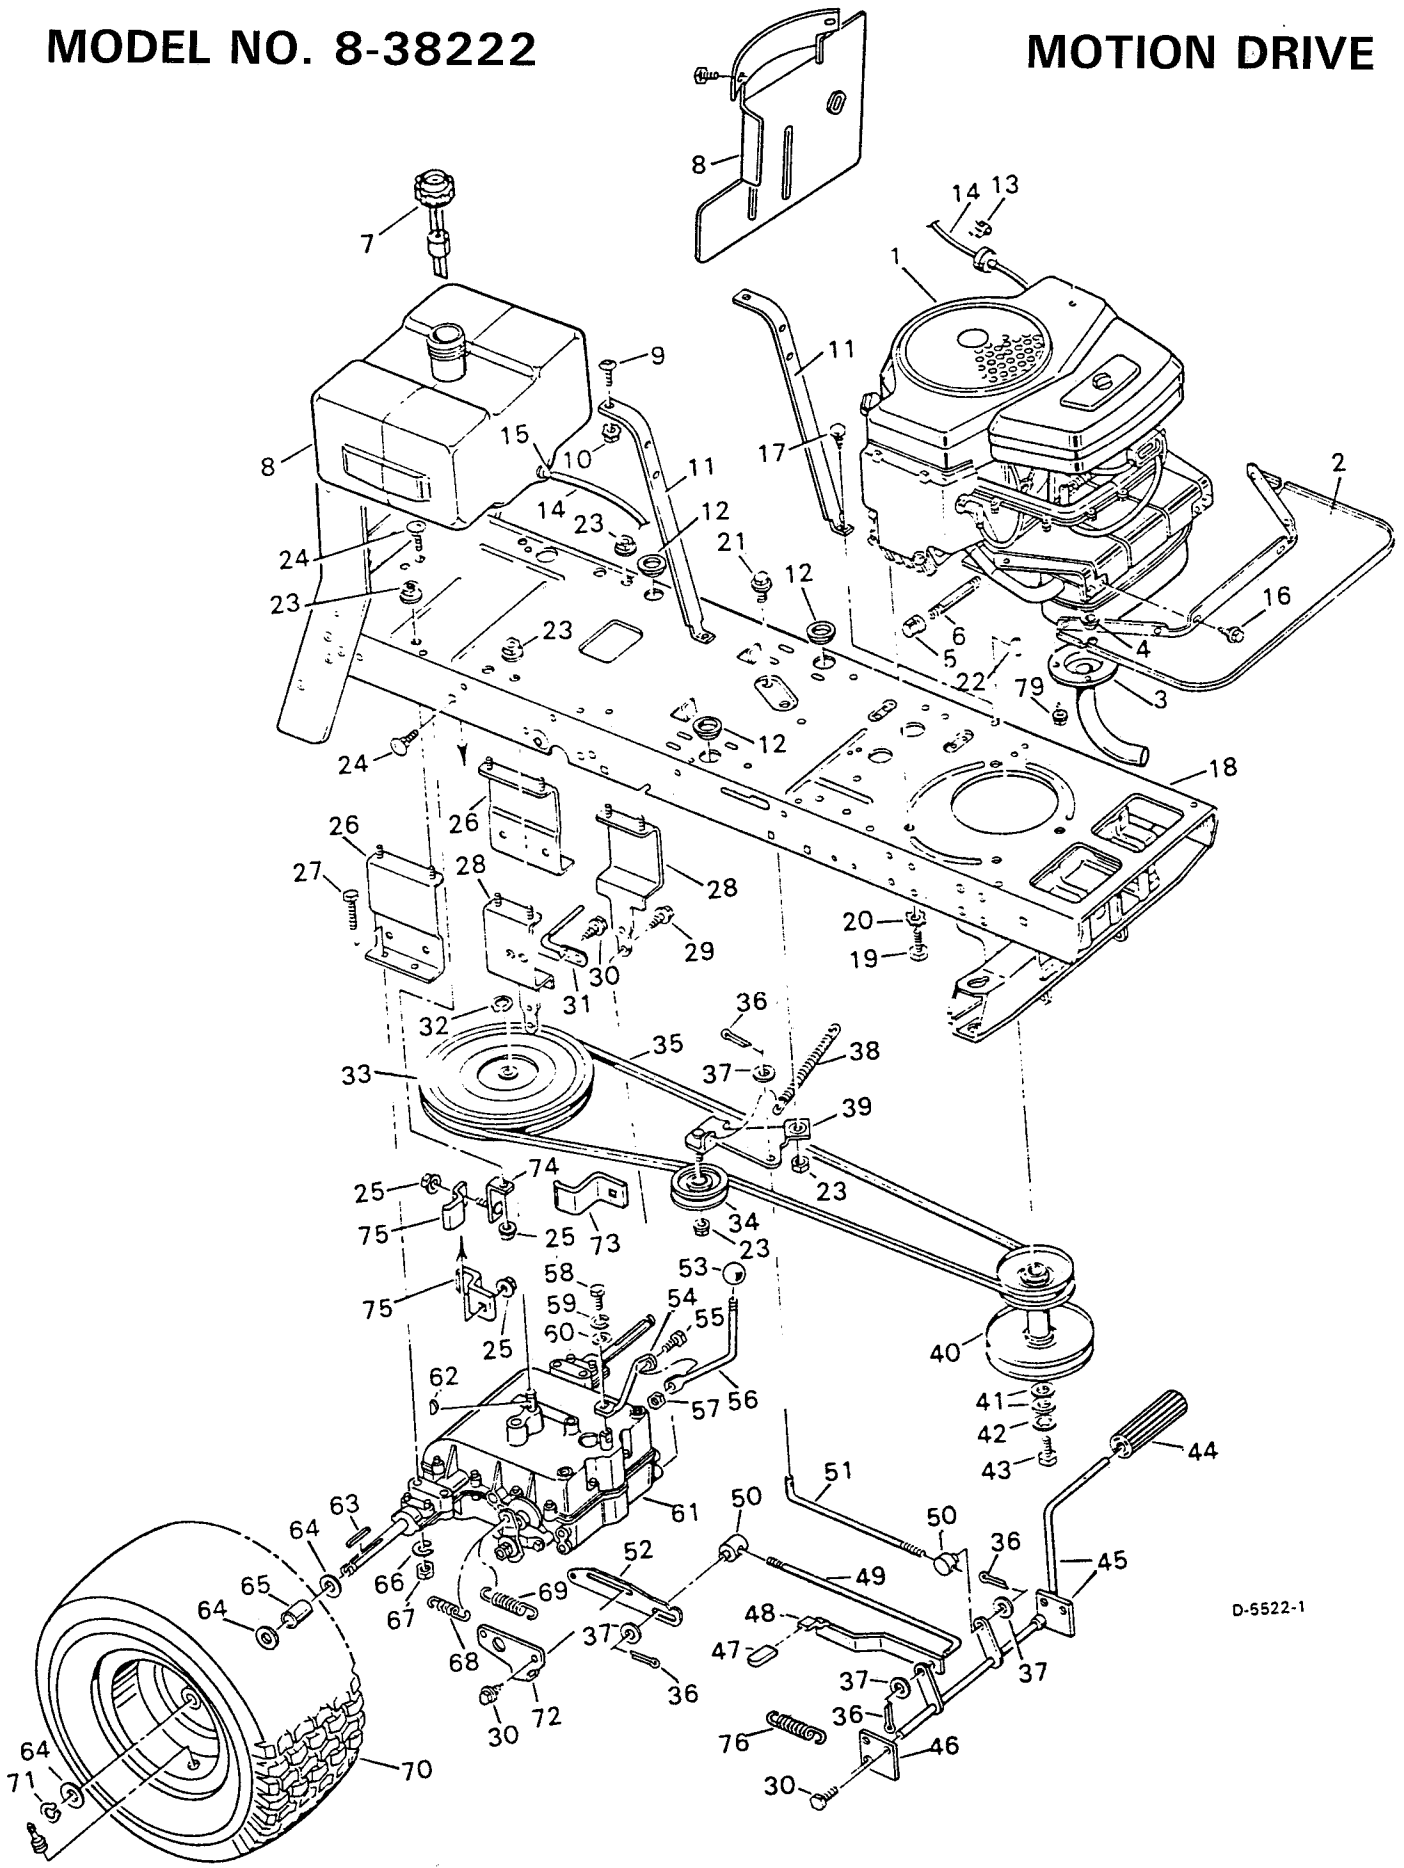

MODEL NO. 8-38222

MOTION DRIVE

D-5522-1

MOTION DRIVE

MODEL NO. 8-38222

KEY NO.	DESCRIPTION	PART NO.	KEY NO.	DESCRIPTION	PART NO.
1	Engine*	----	42	Lockwasher	19X39
2	Baffle	91571E	43	Bolt, Hex 3/8"-24X1"	1X20
3	Exhaust Pipe	23743E	44	Pedal, Clutch/Brake	21544
4	Bushing	23857	45	Lever Assembly, Clutch/Brake	91332E
5	Oil Drain Cap	21651	46	Bracket, Support	23358
6	Oil Drain Extension	23783	47	Grip, Parking Brake	24235
7	Fuel Cap	23787	48	Parking Brake Arm	24201Z
8	Fuel Tank	23396	49	Rod, Brake	23375Z
9	Bolt, Carriage 1/4"-20X3/4"	2X67	50	Nut, Adjustable	21920
10	Locknut, Flange 1/4"-20	15X89	51	Rod, Clutch	24431Z
11	Support, Fuel Tank	24331E	52	Plate, Brake Link	24425Z
12	Grommet	21268	53	Knob, Shift Lever	20739
13	Clamp, Hose	23713	54	Lever, Lower Shift	23157Z
14	Fuel Line	23714	55	Bolt, Hex 5/16"-18X1"	1X84
15	Clamp, Fuel Line	91174	56	Lever, Upper Shift	23720Z
16	Screw, Tapping	25X2	57	Locknut, Flange 5/16"-18	15X88
17	Screw, Tapping 5/16"-3/4"	26X197	58	Bolt, Hex 1/4"-28X5/8"	1X82
18	Frame Channel	402058	59	Lockwasher	18X32
19	Bolt, Engine Mount	25X6	60	Washer	17X37Z
20	Lockwasher	19X8	61	Transaxle, Peerless (Model 801-016A)**	---
21	Bolt, Shoulder 3/8"-16X7/8"	9X15	62	Woodruff Key #9	20697
22	Key, Woodruff No. 6	20062	63	Key, Square 3/16"	21553
23	Locknut, Flange 3/8"-16	15X84	64	Washer	17X160
24	Bolt, Carriage	2X53	65	Tube, Rear Axle	87X63Z
25	Nut, Flange 5/16"-18	15X79	66	Lockwasher	18X15
26	Bracket, Rear Transaxle	23154E	67	Nut, Hex 5/16"-18	15X2
27	Bolt, Hex 5/16"-18X2 3/8"	1X99	68	Spring, Extension	165X20
28	Bracket, Front Transaxle	24036E	69	Spring, Extension	165X41
29	Screw, Formed 5/16"-1"	26X207	70	Tire Only***	24430
30	Screw, Tapping 5/16"-1/2"	26X49	--	Inner Tube	407065
31	Belt Guide	24030Z	--	Wheel Only	24351E
32	Retainer Ring	11X7	--	Valve Stem and Cap	24373
33	Pulley, Drive	75073	71	E-Ring	11X3
34	Pulley, Idler	23339	72	Support, Link Plate	24426
35	Belt, Drive	37X11	73	Belt Guide	24469
36	Pin, Cotter	30X20	74	Bracket, Belt Guide	23808
37	Washer	17X53Z	75	Belt Guide	24468
38	Spring, Extension	165X17	76	Spring, Extension	165X58
39	Idler Bracket Assembly	24035Z	79	Screw	26X203
40	Pulley, Engine Stack	90329Z	80	Baffle, Rear Heat	91372E
41	Washer	10851Z			

* The engine model, type, and code numbers of the engine are on the engine. All parts to the engine are available from a Briggs & Stratton Service Center. See the yellow pages under, "Engines, Gasoline" or "Gasoline Engines" in the telephone directory.

** Parts are available from a Tecumseh Authorized Service Center. See "Engines, Gasoline" or "Gasoline Engines" in the yellow pages of the telephone directory.

*** When you order a tire, make sure to give the brand name of the tire so that the tread pattern on the tire will match.