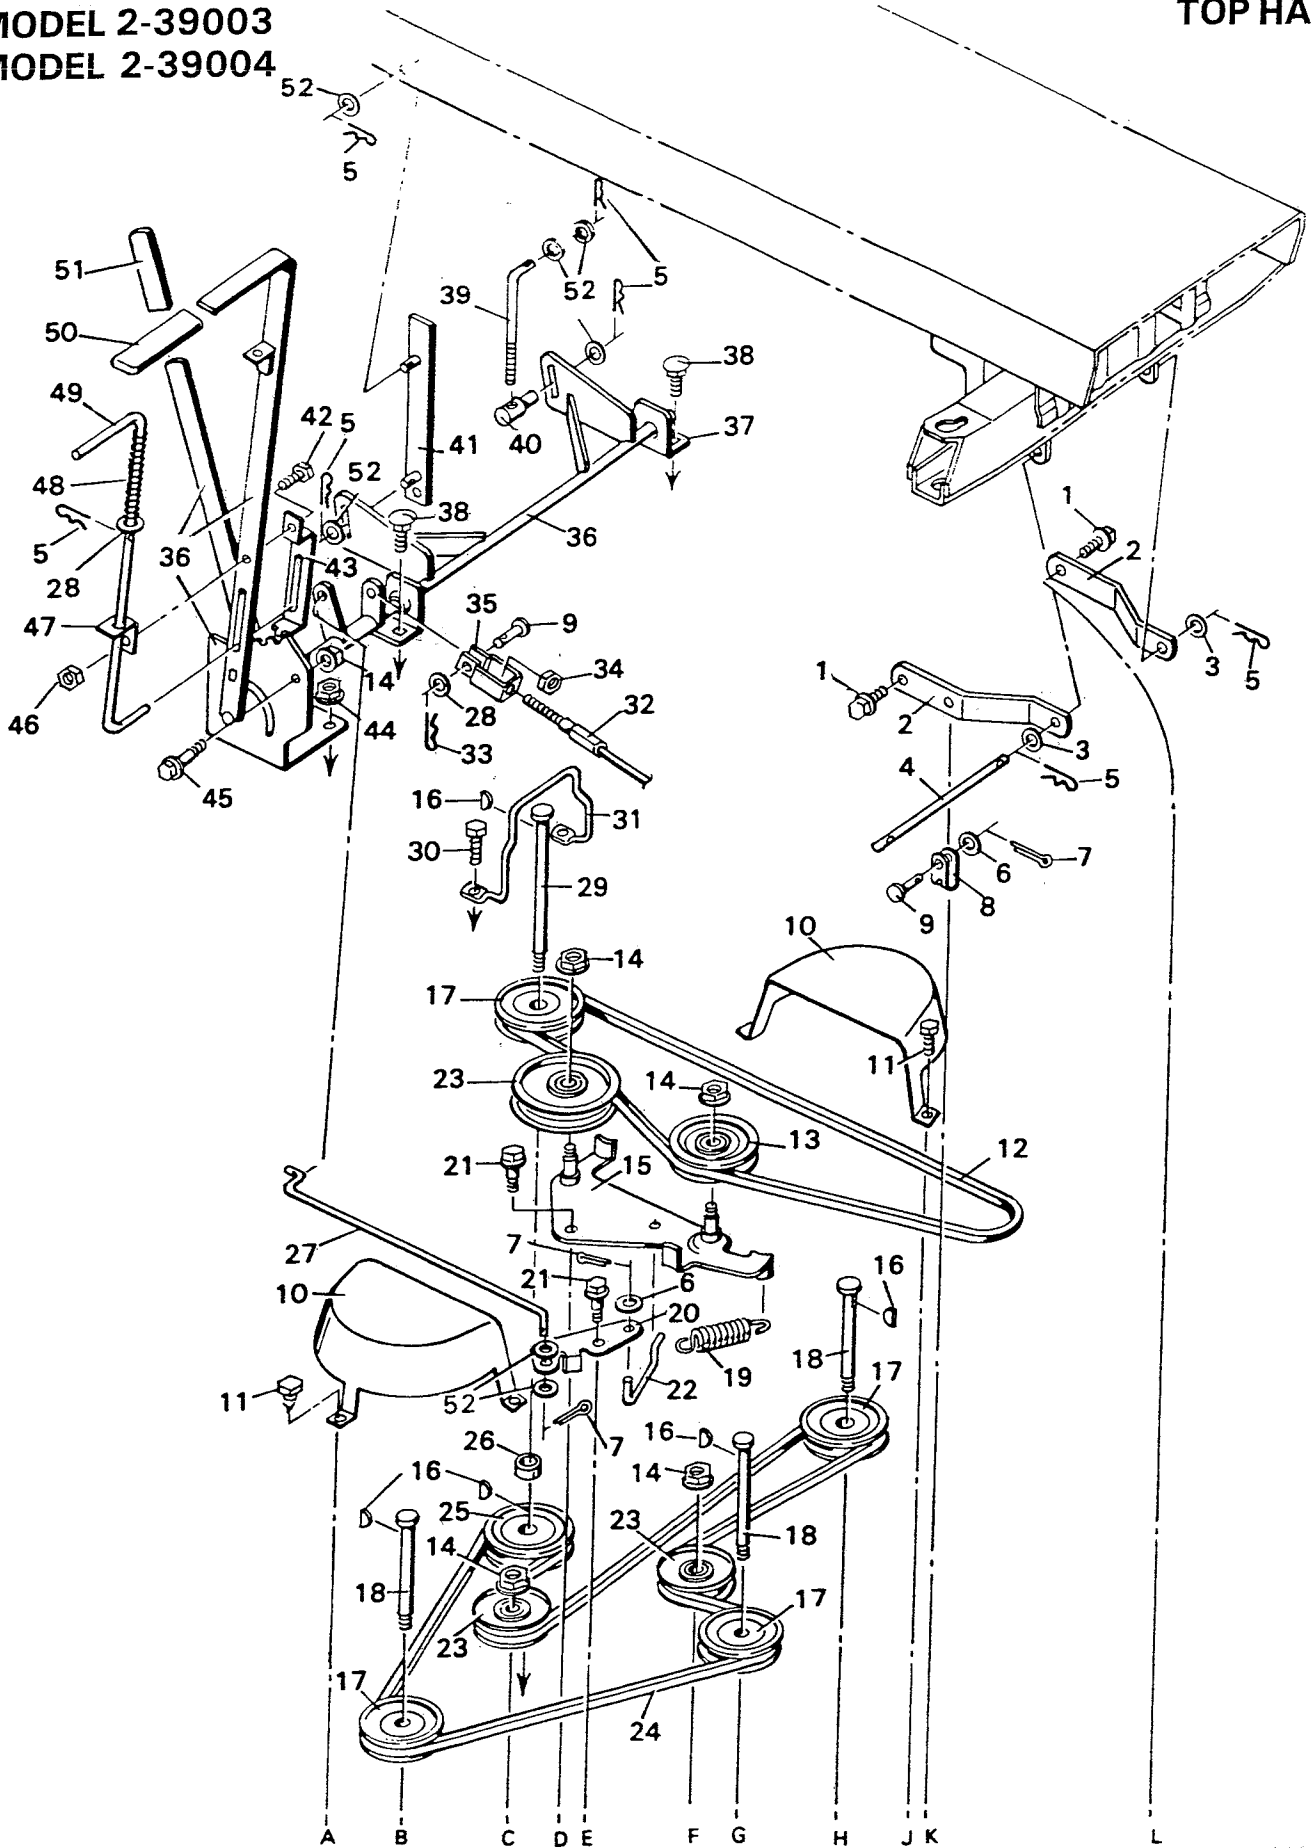

Illustration and Parts breakdown of Transaxle on pages 89-90.

**DISC BRAKE**

KEY NO.	PART NO.	DESCRIPTION
1	402001	Bolt-Hex Head
2	402002	Locknut
3	402003	Bracket
4	402004	Lever Assembly
5	402008	Stator Assembly <i>Z</i>
6	402006	Bracket Assembly
7	402007	Spacer
1-7	23019	Caliper Brake Assembly

MODEL 2-24042  
MODEL 2-39003  
MODEL 2-39004

BLADE HOUSING  
TOP HALF

**MODEL 2-24042**  
**MODEL 2-39003**  
**MODEL 2-39004**

**BLADE HOUSING**  
**TOP HALF**

KEY NO.	PART NO.	DESCRIPTION	KEY NO.	PART NO.	DESCRIPTION
1	9X14Z	Shoulder Bolt	27	23232Z	Link Rod
2	23185	Support Arm	28	17X53Z	Washer
3	17X57Z	Washer	29	23180	Jackshaft
4	21912Z	Pull Pin	30	1X84	Hex Bolt 5/16"-18X1"
5	20692	Hair Pin	31	23751Z	Belt Guide
6	17X47Z	Washer	32	24072	Lifter Cable
7	30X20	Cotter Pin	33	20692	Hair Pin
8	24073Z	Clevis	34	15X2	Hex Nut 5/16"-18
9	29X93	Clevis Pin	35	21915Z	Adjusting Clevis
10	23231	Pulley Cover	36	24260	Lifter Assembly
11	26X214	Screw	37	23184	Lifter Support
12	37X21	Blade Drive Belt	38	2X53	Carriage Bolt 5/16-18X 3/4"
13	23211	Idler Pulley	39	23824Z	Adjusting Rod
14	15X84	Flange Locknut 3/8"-16	40	21920	Adjusting Nut
15	23179Z	Blade Drive Idler	41	23204Z	R.H. Hanger Bracket
16	20062	Woodruff Key	42	1X95	Hex Bolt 1/4"-20X7/8"
17	20615	Pulley-Jackshaft	43	23192Z	Guide Bracket
18	20616	Jackshaft-Short	44	15X88	Flange Nut 5/16"-18
19	165X24	Spring-Blade Drive	45	9X13	Shoulder Bolt 3/8"-16
20	23226Z	Engagement Link	46	15X66	Hex Nut 1/4"-20
21	9X12	Shoulder Bolt 3/8"-16X7/8"	47	23193Z	Guide Bracket
22	23228Z	Engagement Link Rod	48	164X4	Lifter Spring
23	23238	Backside Idler Pulley	49	23194Z	Lifter Latch
24	37X22	Cross Drive Belt	50	23222	Lifter Grip
25	23739	Jackshaft Pulley	51	21249	Engagement Lever Grip
26	23213Z	Spacer	52	17X124	Washer