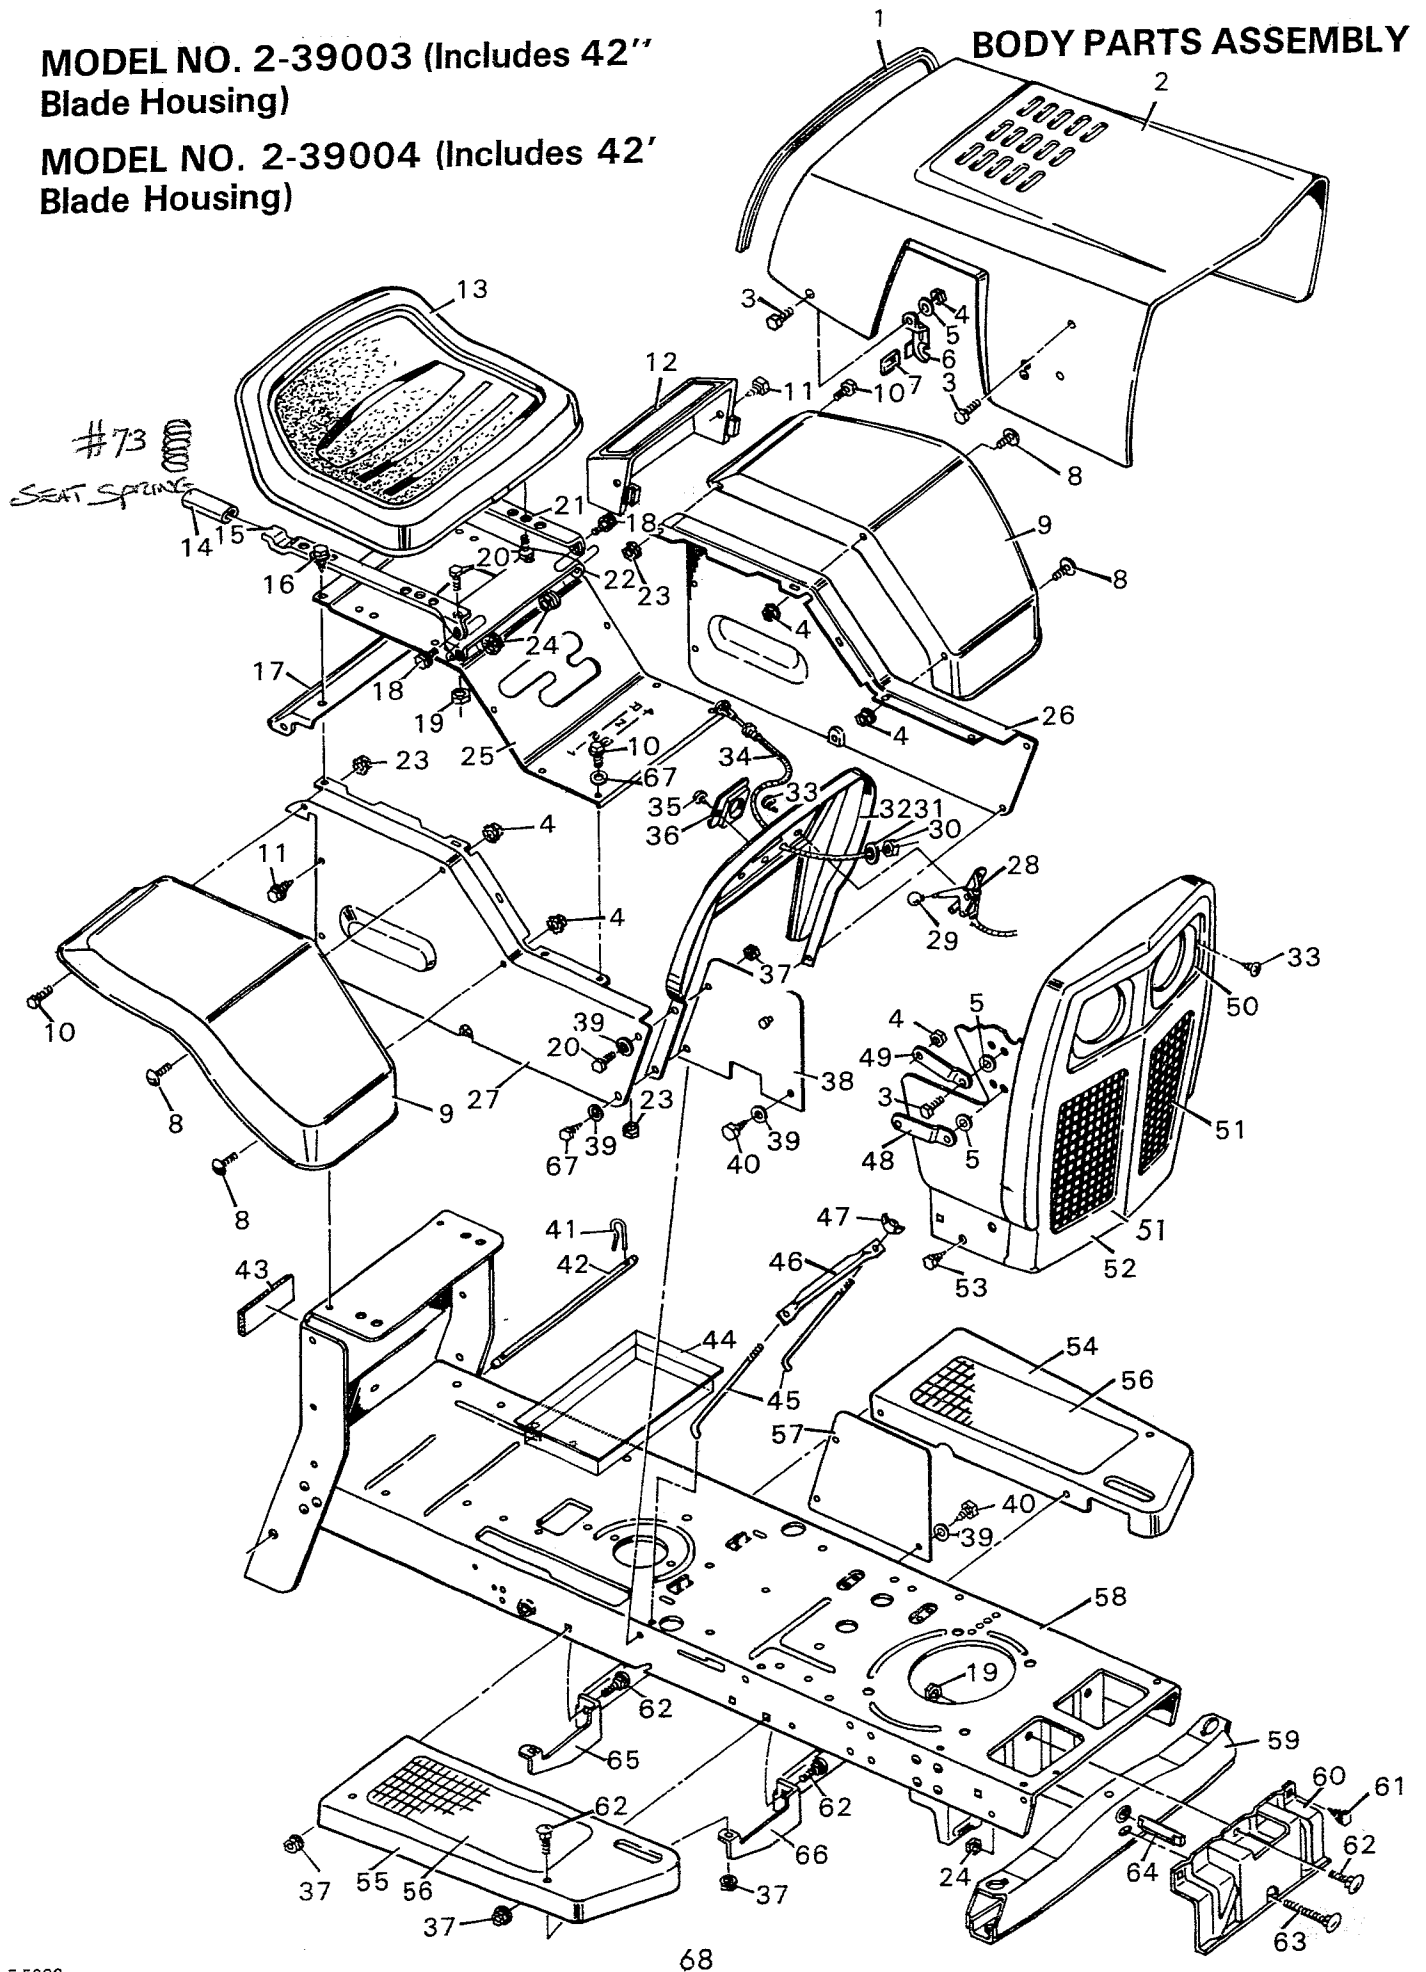

MODEL NO. 2-39003 (Includes 42" Blade Housing)

MODEL NO. 2-39004 (Includes 42" Blade Housing)

MODEL NO. 2-39003 (Includes 42" Blade Housing)   BODY PARTS ASSEMBLY
MODEL NO. 2-39004 (Includes 42" Blade Housing)

KEY NO.	PART NO.	DESCRIPTION	KEY NO.	PART NO.	DESCRIPTION
1	24087	Hood Assembly - Complete	36	23823	Running Board - L.H.
2	21765	Edge Trim	37	402044	Frame Channel Assembly
3	15X81	Hex Nut # 10-24	38	15X88Z	Flange Locknut 5/16"-18
4	17X17Z	Flat Washer	39	21441	Front Axle Assembly
5	21798Z	R.H. Hood Latch	40	23845	Axle Hanger Assembly
	21799Z	L.H. Hood Latch	41	2X53	Carriage Bolt 5/16"-18X3/4"
6	21434	Hood Latch Grip	42	2X60	Carriage Bolt 3/8"-16X3
7	4X24Z	Machine Screw # 10-24X1/4"	43	21469	Pivot Pin
8	1X38	Hex Bolt 1/4"-20X5/8"	44	15X79	Flange Locknut 3/8"-16
9	4X67	Machine Screw # 10-24X3/4"	45	24105	Running Board Support Assembly
10	23006	Fender - L.H.	46	23822	Running Board R.H.
11	23399	Side Panel - L.H.	47	24253	Running Board Support Assembly
12	23844PA	Throttle Control	48	23046	Pivot Bar
13	20399	Control Knob	49	23293	Side Plate - L.H.
14	15X33	Hex Nut 3/8"-24	50	21762Z	Battery Clamp Rod
15	18X31	Spring Lockwasher	51	23779Z	Battery Clamp
16	23972	Control Panel	52	14X81	Wingnut 1/4"-20
17	23780	Choke Cable	53	31X1	Cotter Hair Pin
18	26X159	Tapping Screw # 8-18X3/8"	54	23054	Drawbar
19	26X186	Screw # 8-18X3/8"	55	23069	Reflector
20	21707	Steering Post Bearing	56	23398	Side Panel-R.H.
21	26X197	Screw 5/16"X3/4"	57	24199	Fender-R.H.
22	17X47Z	Washer	58	26X213	Hex Screw 1/4"X3/4" Type AB
23	1X45	Hex Bolt 5/16"-18X3/4"	59	23397	Top Panel
24	15X66	Keps Nut 1/4"-20	60	9X12	Shoulder Bolt 3/8"-16X7/8"
25	15X79Z	Hex Nut 5/16"-18	61	23026	Rear Insert
26	24344	Side Plate - R.H.	62	24004E	Seat Hinge-R.H.
27	17X37Z	Washer	63	22196	Seat Hinge Grip
29	23303C	Retainer-Headlight	64	23884	Seat - (Model 2-39003)
30	26X214	Screw		24271	Seat - (Model 2-39004)
31	24089E	Grille Screen R.H.	65	23993	Battery Cover
32	24254E	Grille Screen L.H.	66	24005E	Seat Hinge-L.H.
33	23999	Grille Frame Assembly	67	24006E	Hinge Bracket
34	26X202	Hex Washer Screw 3/8"X5/8"	69	24156	Battery Tray
35	21710	Rubber Mat	71	2X64	Carriage Bolt
			72	24321	Wiring Shield
			73	24003	Seat Spring
			74	1X91	Hex Bolt 5/16-18X3/4