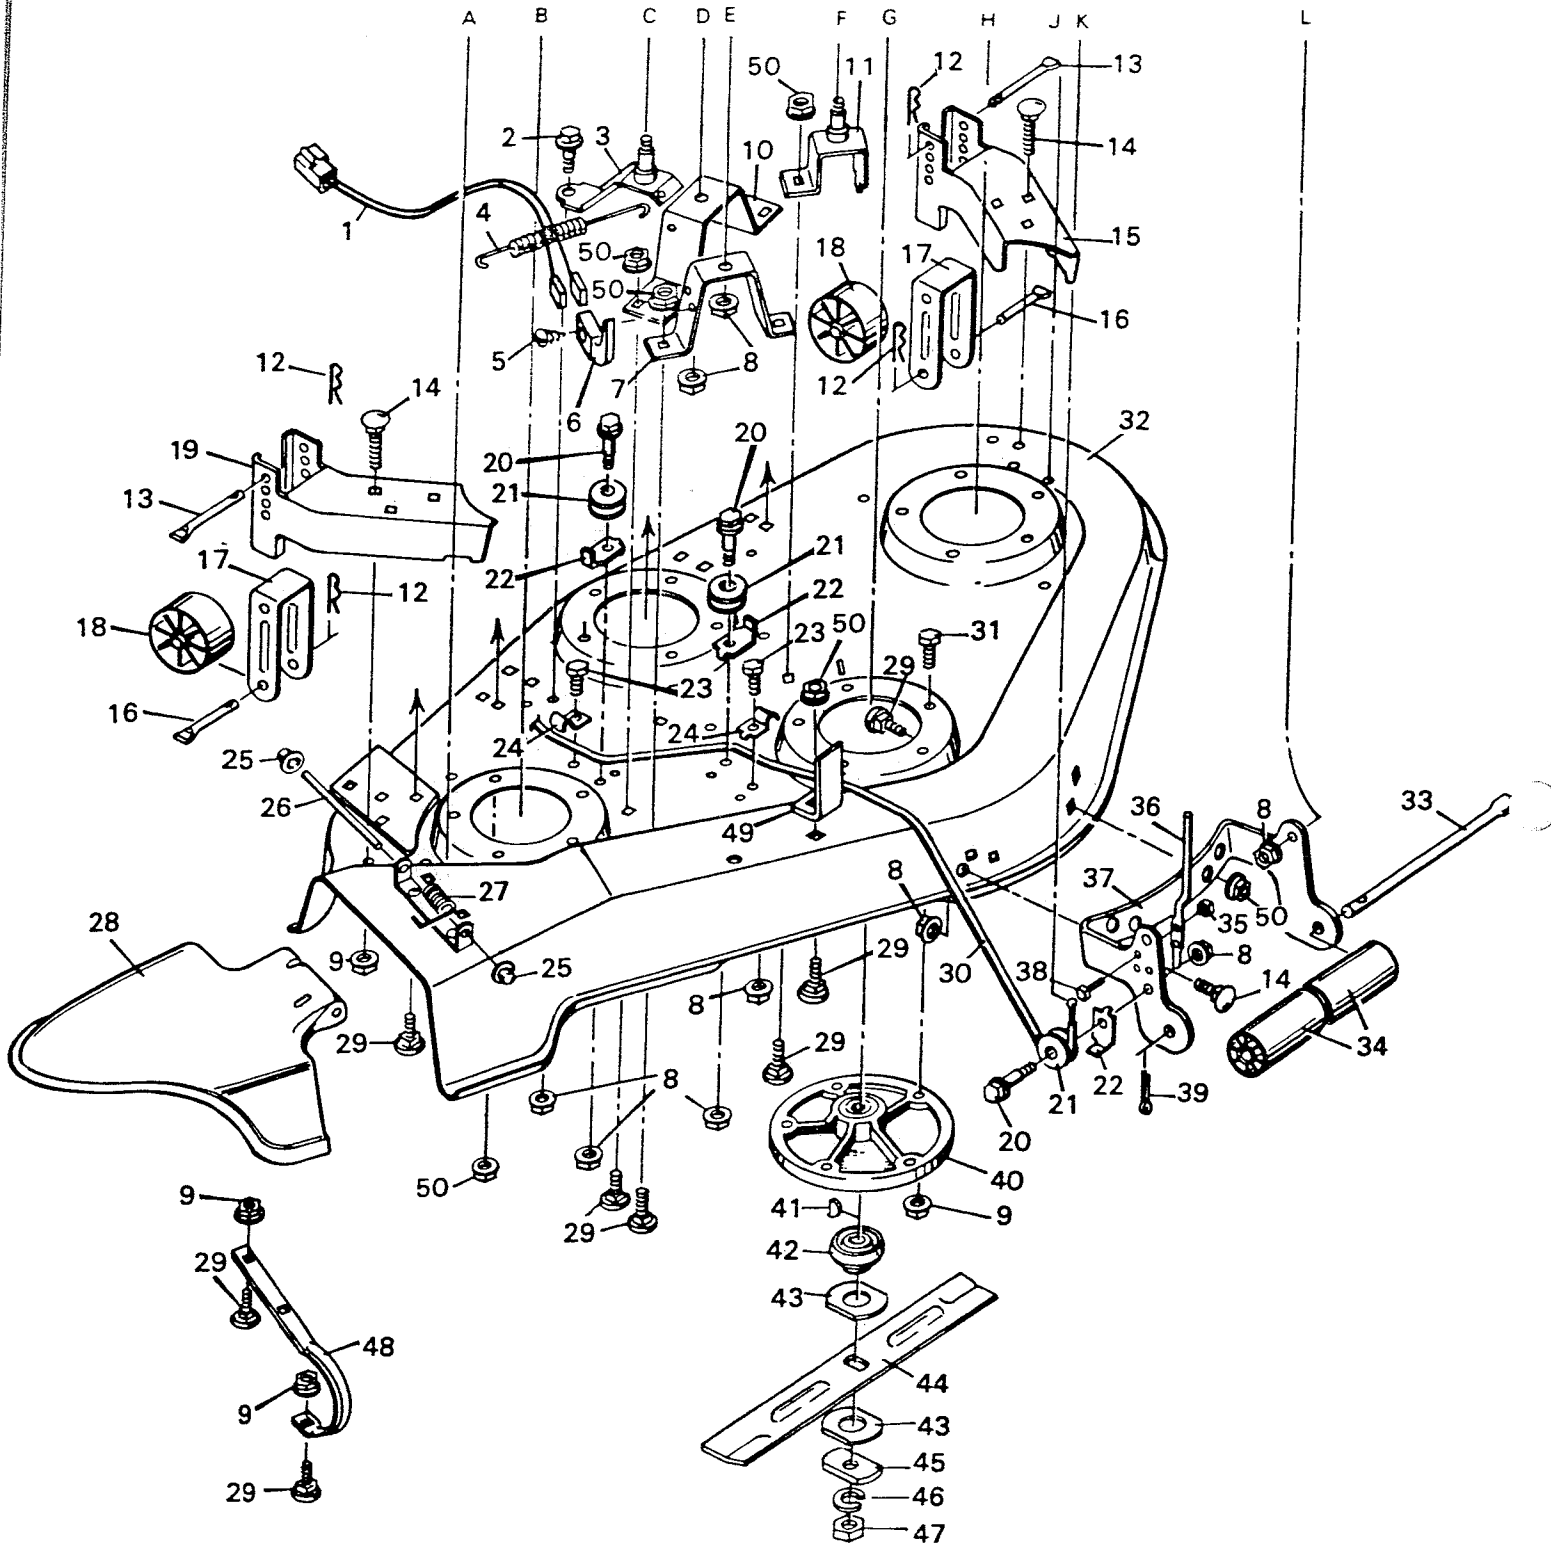

MODEL 2-24042
MODEL 2-39003
MODEL 2-39004

BLADE HOUSING
LOWER HALF

MODEL 2-24042
MODEL 2-39003
MODEL 2-39004

BLADE HOUSING
LOWER HALF

KEY NO.	PART NO.	DESCRIPTION	KEY NO.	PART NO.	DESCRIPTION
1	23983	Jumper Wire	27	166X4	Torsion Spring
2	9X15Z	Shoulder Bolt 3/8"-16X7/8"	28	23224	Chute Deflector
3	23178Z	Cross Drive Idler Assembly	29	2X53	Carriage Bolt 5/16-18X 3/4"
4	165X19	Spring-Cross Drive	30	24072	Lifter Cable
5	26X211	Screw # 8X1" Type AB	31	1X84Z	Hex Bolt 5/16"-18X 3/4"
6	24527	Limit Switch	32	404058	Blade Housing Assembly
7	23241	Engagement Link Support	33	23186Z	Roller Axle
8	15X84	Flange Locknut 3/8"-16	34	23203	Roller
9	15X88	Flange Nut 3/8"-16	35	15X89Z	Flange Locknut 1/4"-20
10	23240	Idler Support	36	24071Z	Belt Guide - Curved
11	23177	Fixed Idler Assembly	--	23790Z	Belt Guide - Straight
12	20692	Hair Pin	37	24009	Roller Support
13	23259Z	Gauge Wheel Axle-Long	38	1X95	Hex Bolt 1/4"-20X7/8"
14	2X58	Carriage Bolt 5/16"-18X2 1/2"	39	30X49	Cotter Pin
15	23279	L.H. Gauge Wheel Bracket	40	24384	Jackshaft Housing
16	23258Z	Gauge Wheel Axle-Short	41	20062	Woodruff Key
17	23260Z	Gauge Wheel Retainer	42	20617	Blade Adapter
18	23257	Gauge Wheel	43	21673Z	Washer
19	23278	R.H. Gauge Wheel Bracket	44	24338	Blade
20	9X13	Shoulder Bolt	45	20663Z	Blade Washer
21	23187	Nylon Pulley	46	18X27	Lockwasher
22	23191Z	Cable Guide	47	15X72	Hex Nut 1/4"-20
23	26X195	Screw	48	24070	Skid
24	21953Z	Cable Guide	49	23782	Stop Clip
25	28X23	Push On Cap	*	21980	Wire Clamp
26	23173Z	Deflector Rod	50	15X79	Flange Nut
			*	23242	Parts Bag Assy.
			*	F-5601	Owners Manual
			*	F-5622	Parts List

403134

* Not Illustrated