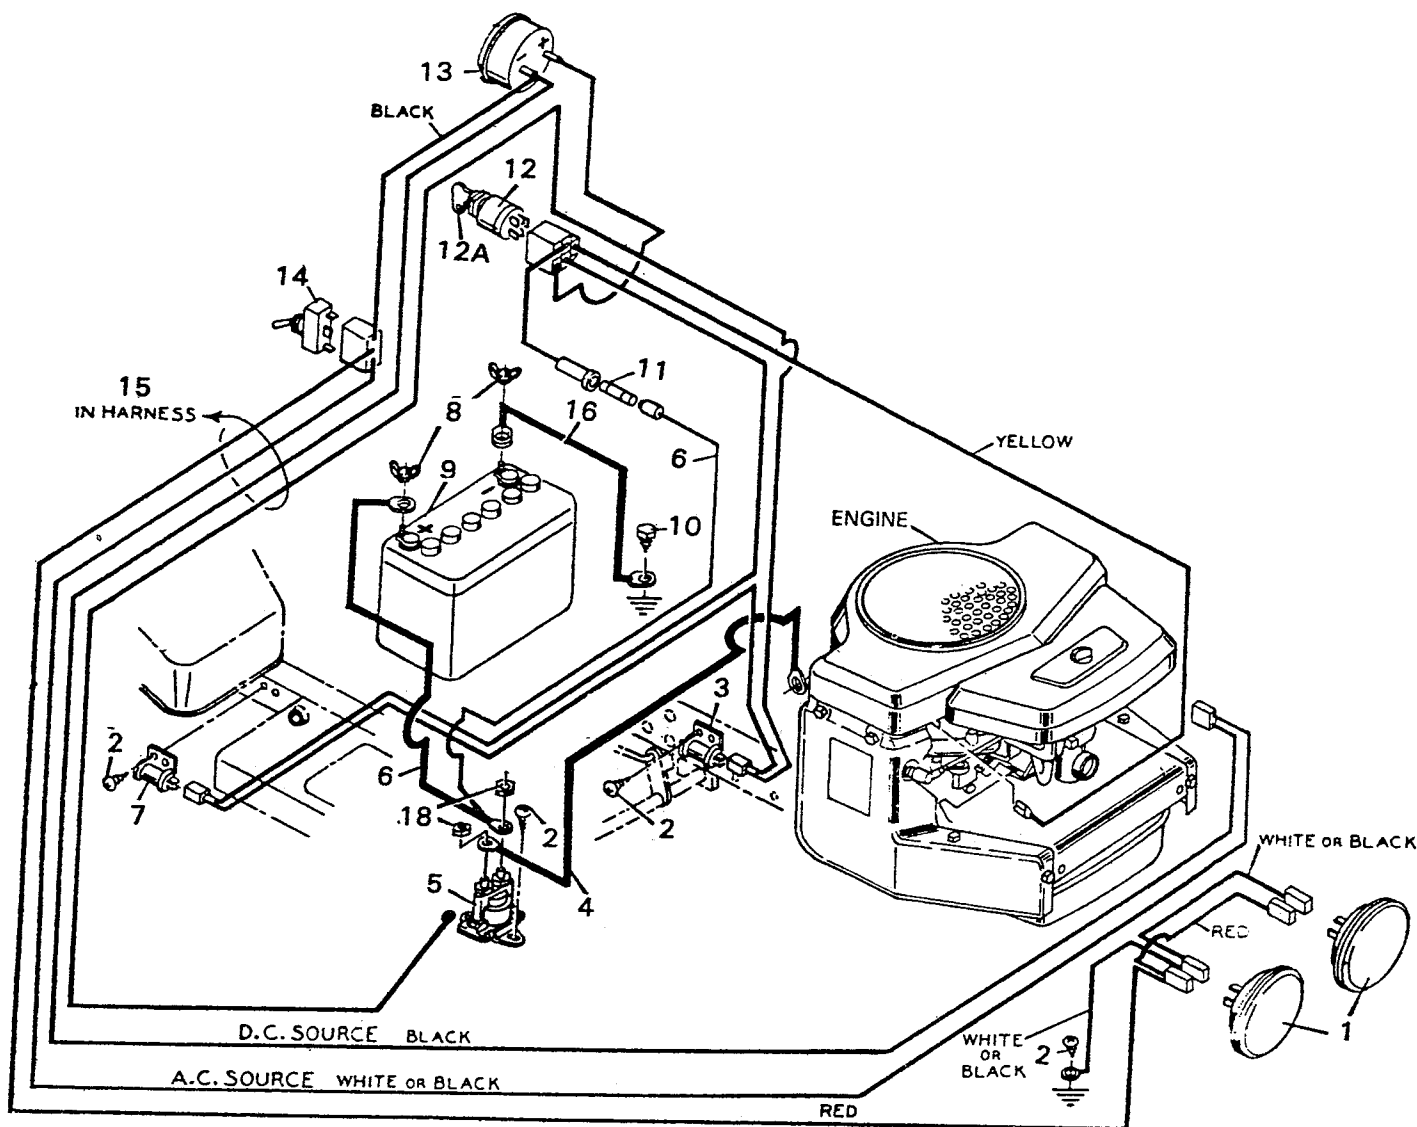

MODEL NO. 2-39003
MODEL NO. 2-39004

WIRING DIAGRAM

KEY NO.	PART NO.	DESCRIPTION	KEY NO.	PART NO.	DESCRIPTION
1	23757	Sealed Beam Lamp	11	23752	Fuse-Slow Blowing-15 Amp.
2	26X185	Screw #10	12	21064PA	Switch & Key
3	24273	Limit Switch	12A	20729	Key Only
4	24X13	Battery Cable - Red	13	21057PA	Ammeter Assembly
5	24285	Solenoid	14	21686PA	Light Switch
6	24X15	Battery Cable - Red	15	24302	Wiring Harness
7	23029	Limit Switch	16	24X6	Battery Cable - Black
9	24106	Battery-39 AMP Hour	18	15X66	Hex Nut
*	90171	Electrolyte-77 oz.	*	21980	Wire Clamp
10	26X49	Screw 5/16"X3/8" Type B	*	23857	Bushing
			*	F-5600	Owners Manual