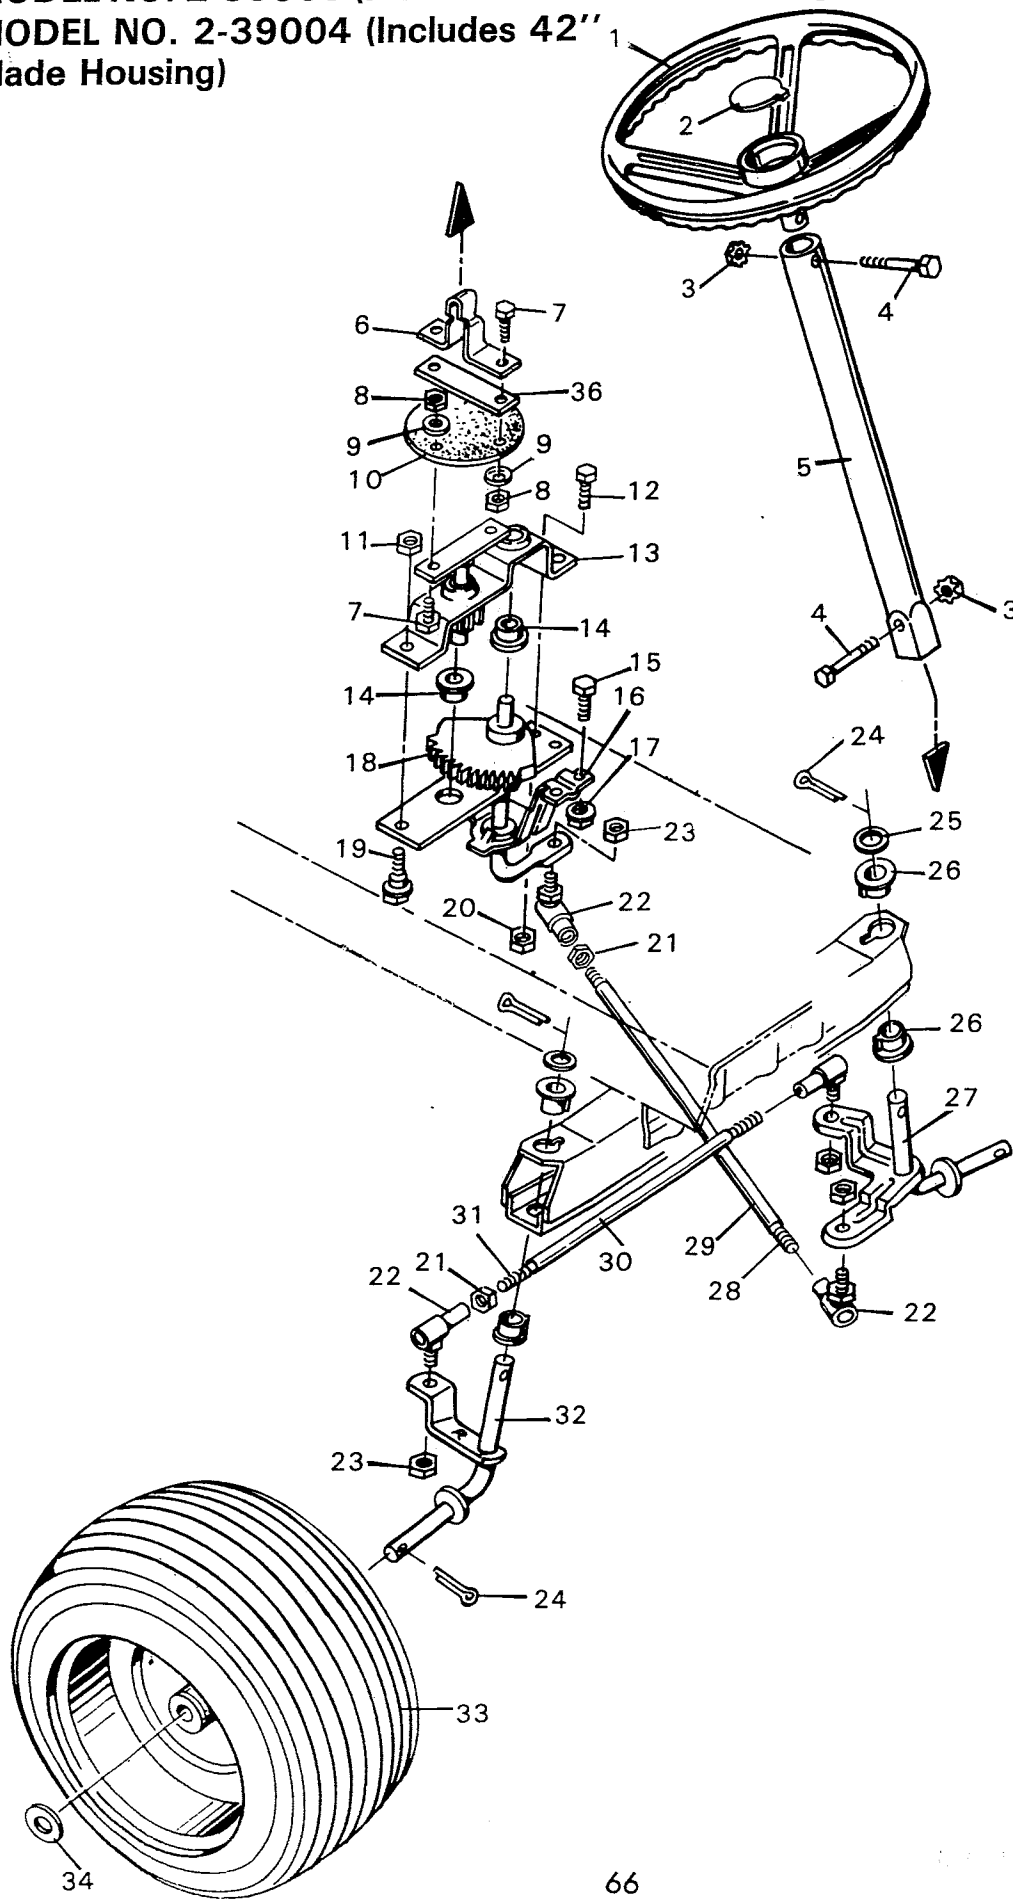

MODEL NO. 2-39003 (Includes 42" Blade Housing)
MODEL NO. 2-39004 (Includes 42" Blade Housing)

STEERING ASSEMBLY

MODEL NO. 2-39003 (Includes 42" Blade Housing)
MODEL NO. 2-39004 (Includes 42" Blade Housing)

STEERING ASSEMBLY

KEY NO.	PART NO.	DESCRIPTION
1	21688	Steering Wheel
2	24350	Steering Wheel Cap
3	15X76	Locknut 5/16"-18
4	1X75	Bolt 5/16"-18X1 3/4"
5	24345C	Steering Post
6	21489	Steering Coupling-Upper
7	1X95	Hex Bolt 1/4"-10X7/8"
8	15X67	Locknut 1/4"-20
9	23039	Cup Washer
10	21532	Steering Disc.
11	15X84	Locknut 3/8"-16
12	1X45	Hex Bolt 5/16"-18X5/8"
13	21492	Steering Gear Brkt. Assy.
14	20587	Bearing
15	1X45	Hex Bolt 5/16"-18X5/8"
16	21693	Steering Bracket
17	15X79	Locknut 5/16"-18
18	21692	Steering Gear Assembly
19	9X12	Shoulder Bolt
20	15X88	Locknut 5/16"-18
21	15X61	Hex Nut 3/8"-24
22	21031	Ball Joint
23	15X87	Locknut 3/8"-24
24	30X49	Cotter Pin 3/32"X1 1/2"
25	17X83Z	Washer
26	23820	Spindle Bearing
27	23149	Spindle Assembly L.H.
28	21482	Drag Link Rod
29	156X1	Sleeve
30	156X2	Sleeve
31	21475	Tie Rod
32	23148	Spindle Assembly R.H.
33	24404	Front Wheel & Tire Assembly
*	24413E	Wheel Only
*	24410	Tire Only
*	24373	Valve Stem & Cap
*	24367	Front Wheel Bearing
34	17X83Z	Washer
35	24374	Grease Fitting
36	21490	Coupling Plate
*	24348	Parts Bag Assy.
*	F-5600	Owner's Manual
*	F-5622	Parts List

* Included with key no. 33. When ordering replacement parts specify the brand name of the tire.