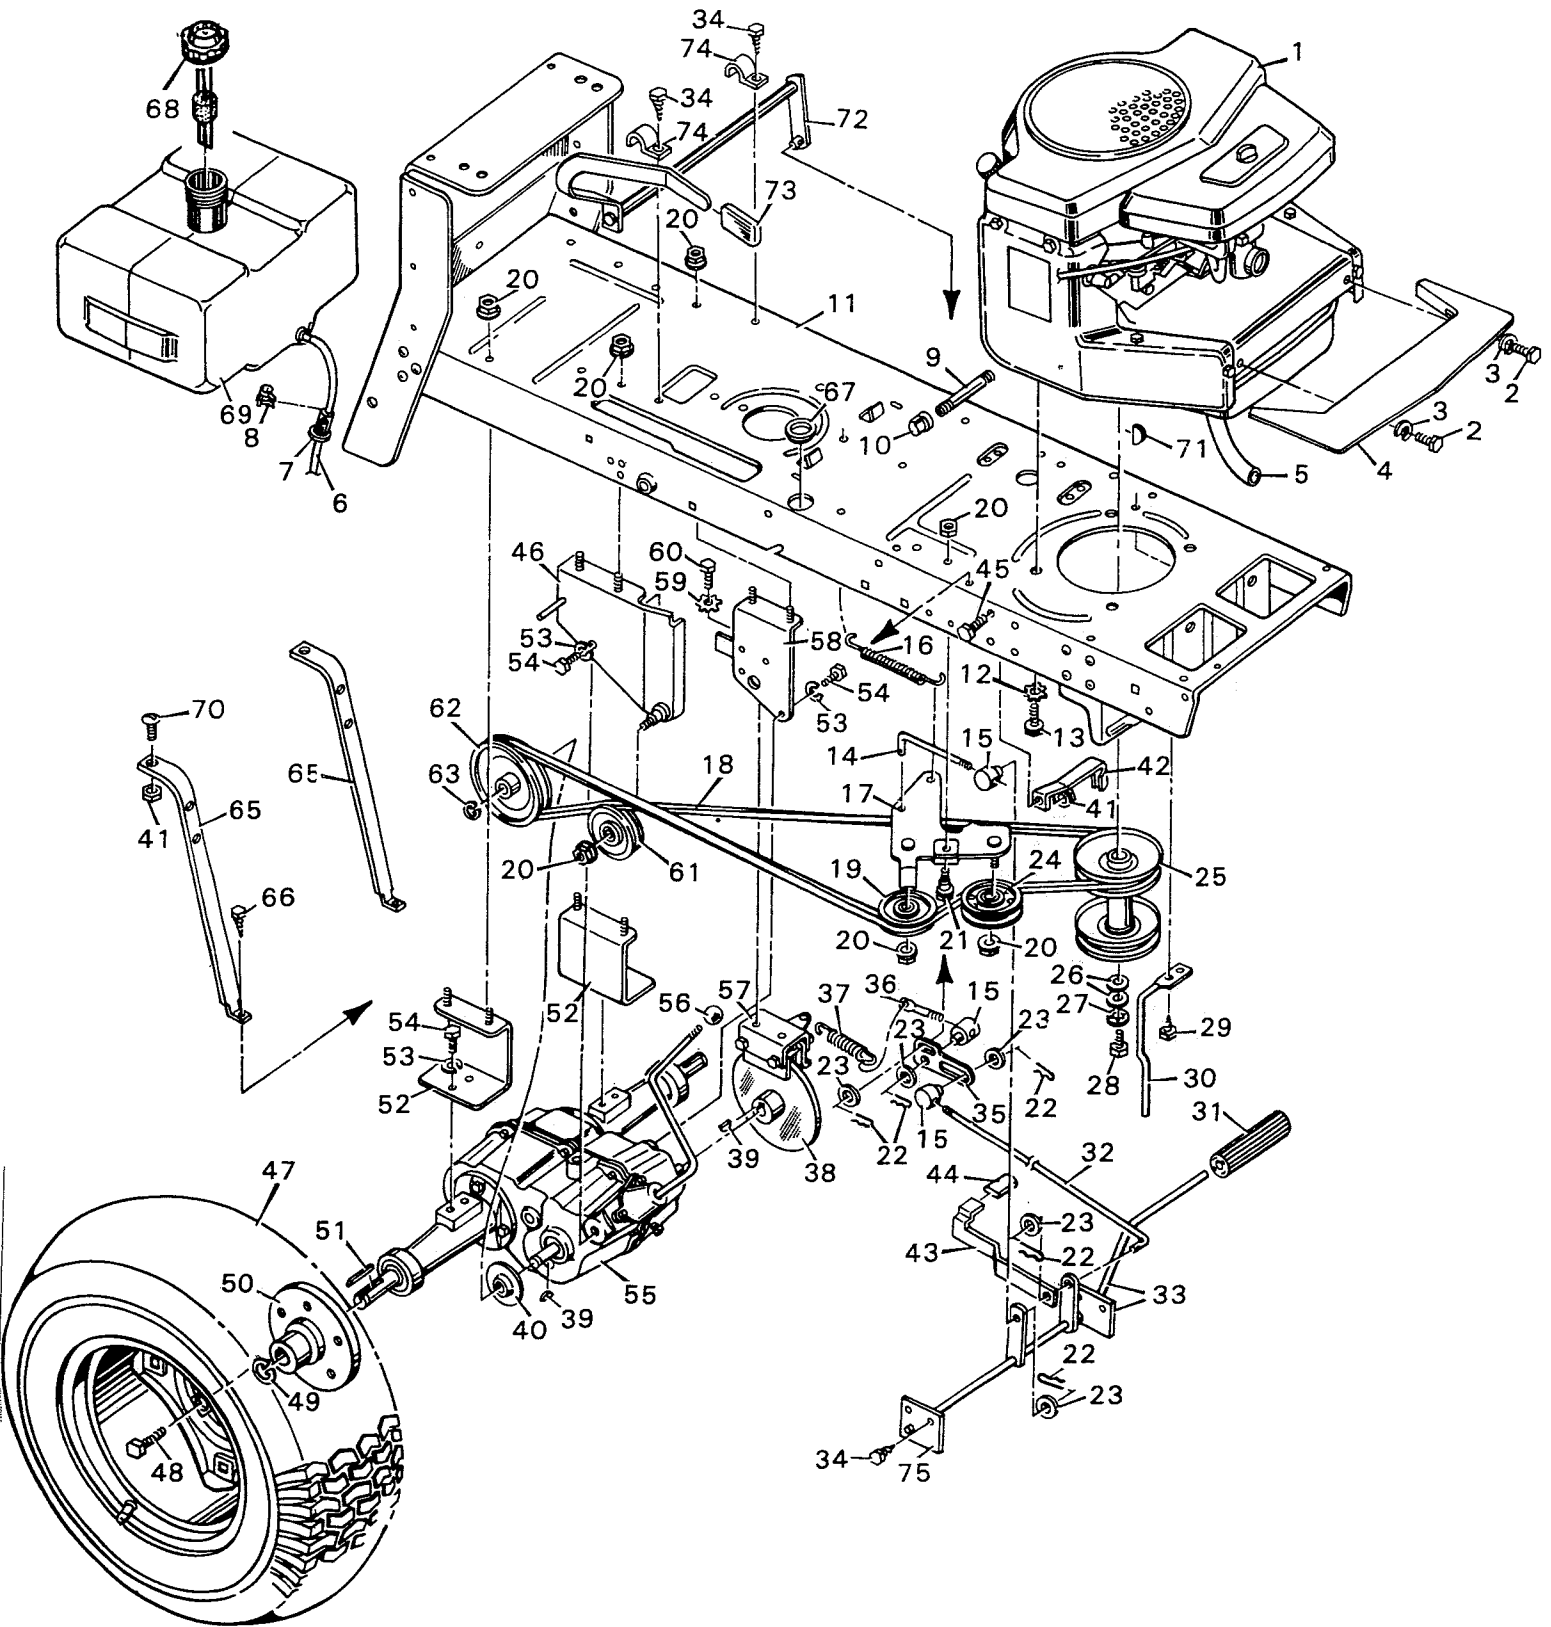

### STEERING ASSEMBLY

**MODEL NO. 2-39003 (Includes 42" Blade Housing)**  
**MODEL NO. 2-39004 (Includes 42" Blade Housing)**

**STEERING ASSEMBLY**

KEY NO.	PART NO.	DESCRIPTION
1	21688	Steering Wheel
2	24350	Steering Wheel Cap
3	15X76	Locknut 5/16"-18
4	1X75	Bolt 5/16"-18X1 3/4"
5	24345C	Steering Post
6	21489	Steering Coupling-Upper
7	1X95	Hex Bolt 1/4"-10X7/8"
8	15X67	Locknut 1/4"-20
9	23039	Cup Washer
10	21532	Steering Disc.
11	15X84	Locknut 3/8"-16
12	1X45	Hex Bolt 5/16"-18X5/8"
13	21492	Steering Gear Brkt. Assy.
14	20587	Bearing
15	1X45	Hex Bolt 5/16"-18X5/8"
16	21693	Steering Bracket
17	15X79	Locknut 5/16"-18
18	21692	Steering Gear Assembly
19	9X12	Shoulder Bolt
20	15X88	Locknut 5/16"-18
21	15X61	Hex Nut 3/8"-24
22	21031	Ball Joint
23	15X87	Locknut 3/8"-24
24	30X49	Cotter Pin 3/32"X1 1/2"
25	17X83Z	Washer
26	23820	Spindle Bearing
27	23149	Spindle Assembly L.H.
28	21482	Drag Link Rod
29	156X1	Sleeve
30	156X2	Sleeve
31	21475	Tie Rod
32	23148	Spindle Assembly R.H.
33	24404	Front Wheel & Tire Assembly
*	24413E	Wheel Only
*	24410	Tire Only
*	24373	Valve Stem & Cap
*	24367	Front Wheel Bearing
34	17X83Z	Washer
35	24374	Grease Fitting
36	21490	Coupling Plate
*	24348	Parts Bag Assy.
*	F-5600	Owner's Manual
*	F-5622	Parts List

\* Included with key no. 33. When ordering replacement parts specify the brand name of the tire.

MODEL NO. 2-39003 (Including 42" Blade Housing)  
MODEL NO. 2-39004 (Including 42" Blade Housing)

DRIVE ASSEMBLY

Illustration and Parts breakdown of Transaxle on pages 89-90.

**DISC BRAKE**

KEY NO.	PART NO.	DESCRIPTION
1	402001	Bolt-Hex Head
2	402002	Locknut
3	402003	Bracket
4	402004	Lever Assembly
5	402008	Stator Assembly <i>Z</i>
6	402006	Bracket Assembly
7	402007	Spacer
1-7	23019	Caliper Brake Assembly