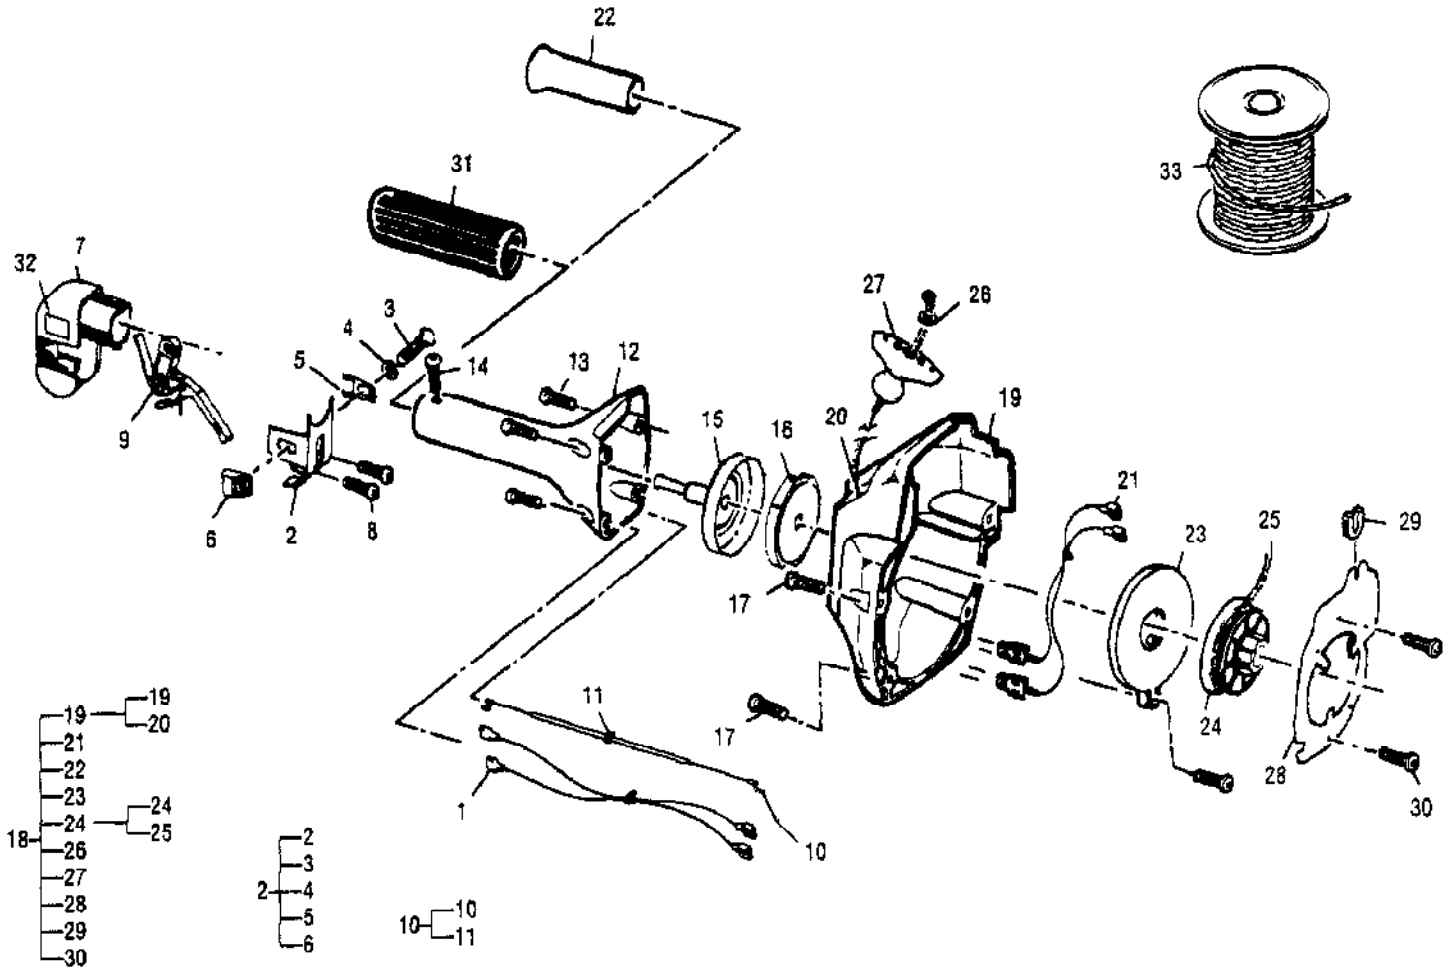

Ref #	Part Number	Qty	Description
1	301133	1	Wire Asy, Switch
2	300064	1	Cover Asy, Switch
3	111069	1	Screw, 8-16 x 375 Plastite
4	105497	1	Washer, Flat, .180 ID max
5	224246	1	Contact, Switch
6	224245	1	Button, Stop Switch
7	224234	1	Trigger Housing Asy, 22 mm
8	111061	2	Screw, 6-19 x .62 Fl Hd Plastite
9	300361	1	Trigger, Throttle
10	300372-01	1	Throttle Cable, Clutch Drive
11	111074	1	Nut, Speed, 188 ID
12	224912	1	Housing, Clutch, 7/8 in. (Yellow)
12	300014	1	Housing, Clutch, 7/8 in. (Grey)
13	224919	4	Screw, 10-14 x 1.0 Pn Hd
13	224919		Clutch Housing Torque 30-35
14	111070	A	Screw, 12-11 x .5 Pn Hd Torx
15	302106	1	Drum, Clutch, Heat Treated
16	300459	1	Kit, Clutch
17	111054	4	Screw, 10-24 x .625
17	111054		Starter Housing Torque 30-35
18	224916	1	Starter Asy (Yellow)
18	300013	1	Starter Asy (Grey)
19	300616	1	Housing, Starter/Rope Guide
19	300618	1	Housing, Guide Starter/Rope
20		1	Rope Guide
21	301134	1	Wire Asy, Starter Hsg, Clutch Dr
22	322234	1	Sleeve, Protecting
23	300475	1	Spring/Starter Rewind
24	300872	1	Drum/Rope Asy
25	222869	1	Rope, Starter, 46 in.
26	218941	1	Washer, Nylon
27	216792	1	Handle, Starter
28	224927	1	Plate, Baffle, Clutch Drive
29	215533-01	1	Grommet, H/T Lead
30	223357	3	Screw, 8-16 Plastite
31	322140	1	Grip
32	322081	1	Label, ON/OFF Switch
33	300415	1	Rope, Bulk