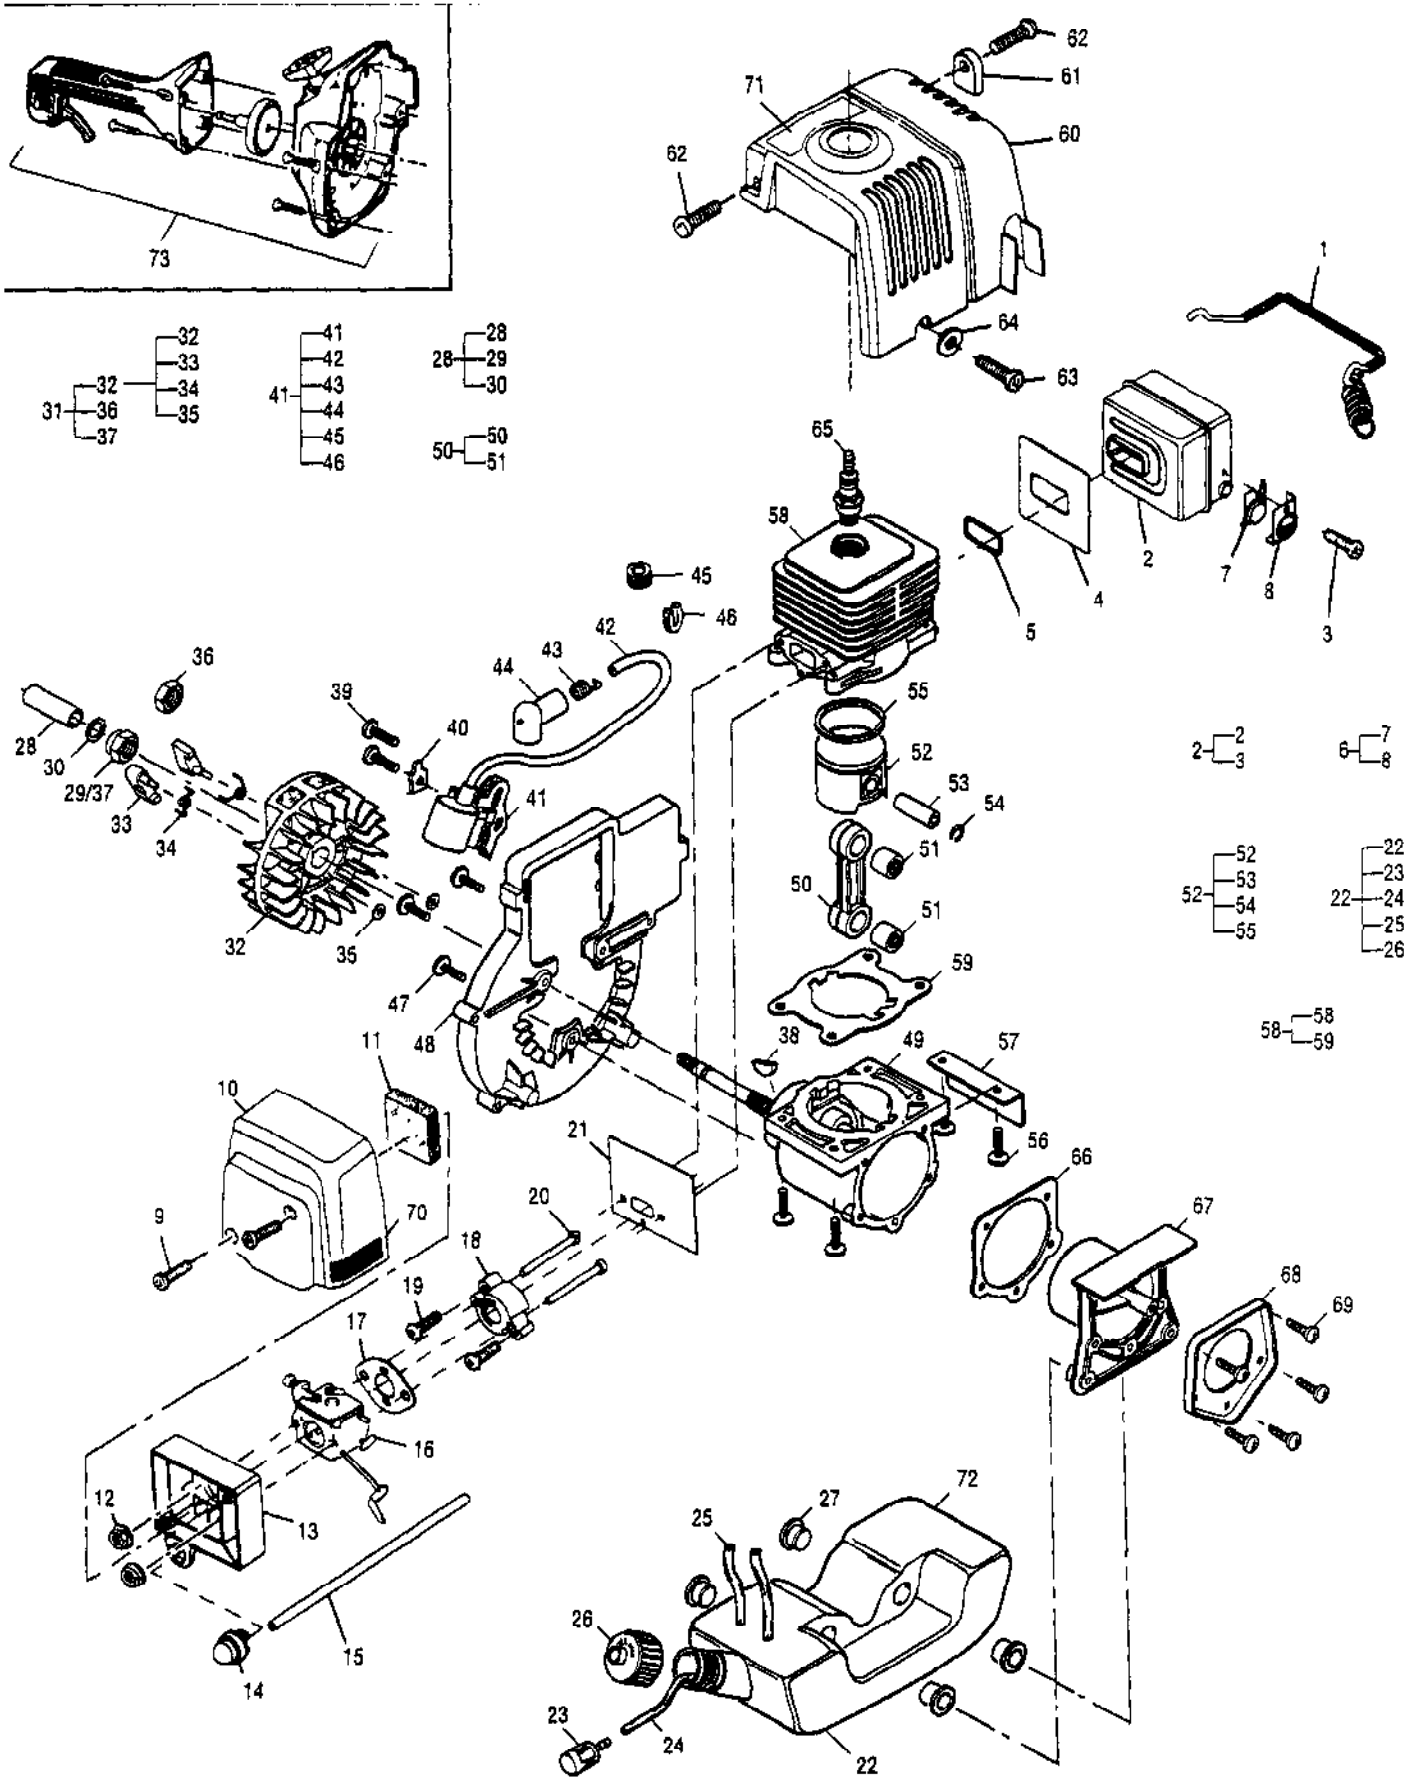

Ref #	Part Number	Qty	Description
1	224044	1	Spring, Muffler
2	224034	1	Kit, Muffler
3	111072	1	Screw, 8-18 x .31 Pn Hd SI Torx
4	224228	1	Gasket, Muffler
5	224922	1	Gasket, Exhaust Port
6	302424	1	Kit, Spark Arrester
7	224040	1	Screen, Spark Arrester
8	322032	1	Cover, Spark Arrester
9	111055	2	Screw, 10-14 x .625
10	224236	1	Cover, Air Cleaner, Large (Blk)
10	300302	1	Cover, Air Cleaner, Large (Grey)
11	224239	1	Filter, Air
12	111058	2	Nut, 10-24 Hex, Flange
12	111058		Carburetor Torque 25-30 in/lbs
13	224238	1	Box, Air (Blk)
14	224242-02	1	Primer, Remote, Zama
15	225163	1	Hose, Fuel Return
16		1	Carburetor w/Choke See "Carburetor Assembly" illustration and parts list.
17	218933	1	Gasket, Carburetor
18	224041-02	1	Insulator, Carburetor
19	111053	2	Screw, 10-24 x .88 Thd Form
19	111053		Insulator to Cylinder Torque 45-50 in/lbs Loctite 242
20	111057	2	Screw, 10-24 Spl
21	322031	1	Gasket, Manifold
22	300871	1	Kit, Fuel Tank w/Cap (Blk)
22	302349	1	Kit, Fuel Tank Asy w/Cap (Nat)
23	216985	1	Pickup, Fuel
24	225162	1	Hose, Fuel
25	225163	1	Hose, Fuel Return
26	223508	1	Cap, Fuel, w/Retainer
27	322105	4	Isolator, Fuel Tank
28	301114	1	Kit, Spacer, Clutch
29	322847	1	Nut, Hex 7/16-20
30	322844	1	Washer, Shaft
31	300827-01	1	Kit, Flywheel
32	301352-01	1	Flywheel
33	322297	2	Pawl, Starter
34	322835	2	Spring, Starter Pawl
35	111086	2	Ring, Retainer
36	111085	1	Nut, Direct Drive
37	322847	1	Nut, Hex 7/16-20, Clutch Drive
37	322847		Flywheel Nut Torque 140-145 in/lbs Loctite 242
38	102164	1	Key, Flywheel
39	111053	2	Screw, 10-24 x .88 Thd Form
39	111053		Ignition Asy Torque 45-50 in/lbs Loctite 242
40	300321	1	Terminal Tab
41	302138	1	Ignition Asy
42	223884	1	Kit, Spark Plug Wire
43	102556	1	Connector, Spark Plug
44	95266	1	Boot, Spark Plug
45	215533-01	1	Grommet, H/T Lead
46	110995	1	Grommet, S/Plug Wire
47	111067	3	Screw, 10-24 x .63 SI Torx Tp
47	111067		Shroud to C'case Torque 55-60 in/lbs Loctite 242