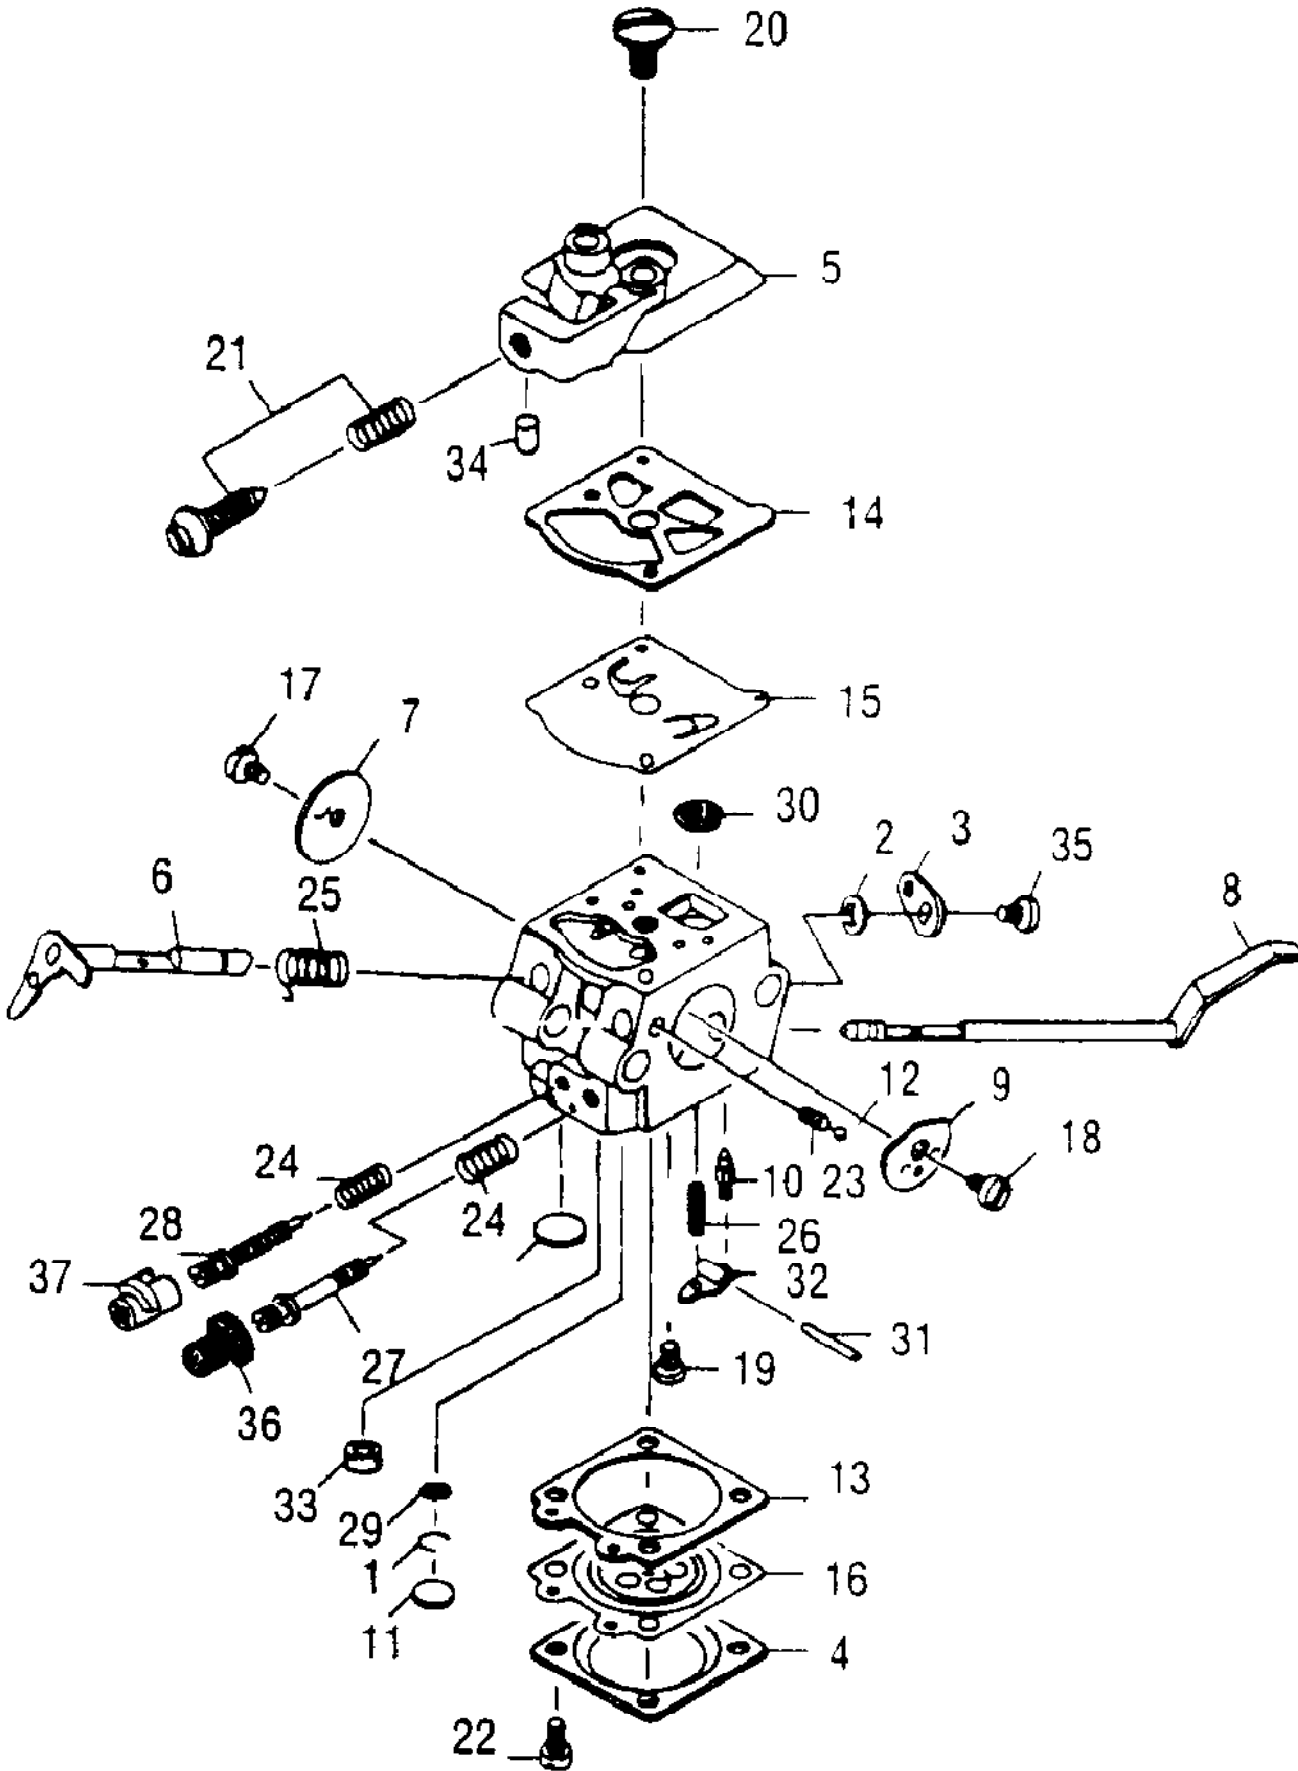

Ref #	Part Number	Qty	Description
	323602-04	1	Carburetor, Walbro WT 434
1		1	Ring, Screen Retainer
2		1	Ring, Shaft Retainer
3		1	Lever, Throttle
4		1	Cover, Metering Lever
5	300072	1	Cover, Fuel Pump
6		1	Shaft Asy, Throttle
7		1	Valve, Throttle
8		1	Shaft Asy, Choke
9		1	Valve, Choke
10		1	Valve, Inlet Needle
11		1	Seat Asy, Check Valve
12		1	Plug, Cup
13		1	Plug, Welch
14		1	Ball, Choke Friction
15		1	Gasket, Metering Diaphragm
16		1	Gasket, Fuel Pump
17		1	Diaphragm, Fuel Pump
18		1	Diaphragm Asy, Metering
19		2	Screw, Valve
20		1	Screw, Metering Lever Pin
21		1	Screw, Pump Cover
22		1	Spring, Idle Adjust Kit
23		4	Screw, Metering Cover
24		1	Spring, Choke Friction
25		1	Spring, Idle Needle
26		1	Spring, High Speed Needle
27		1	Spring, Throttle Return
28		1	Spring, Metering Lever
29		1	Needle, High Speed
30		1	Needle, Low Speed
31		1	Screen, Check Valve
32		1	Screen, Fuel Inlet
33		1	Pin, Metering Lever
34		1	Lever, Metering
35		1	Ring, High Speed
36		1	Washer, High Speed
37	323601	1	Cap, Limiter, High, Black
38	323602	1	Cap, Limiter, Low, White
	324013		Kit, Major Repair A1126WT
	324009		Kit, Gasket/Diaphragm B1110WT
	322363		Kit, Choke Lever 40-999

PN 91424
Tachometer

Ref #	Part Number	Qty	Description
111124	111124		T-27 Torx Dr 3.5 in.
222785	222785		T-25 Torx dr 3.5 in.
217720	217720		Torx Dr Set
323754	323754		Torx Dr Set of 6 Bit Sizes: Tx 10,15,20,25,27,30
323330	323330		Ignition Tester
215432-01	215432-01		Pressure Test Tool
91424	91424		Tachometer