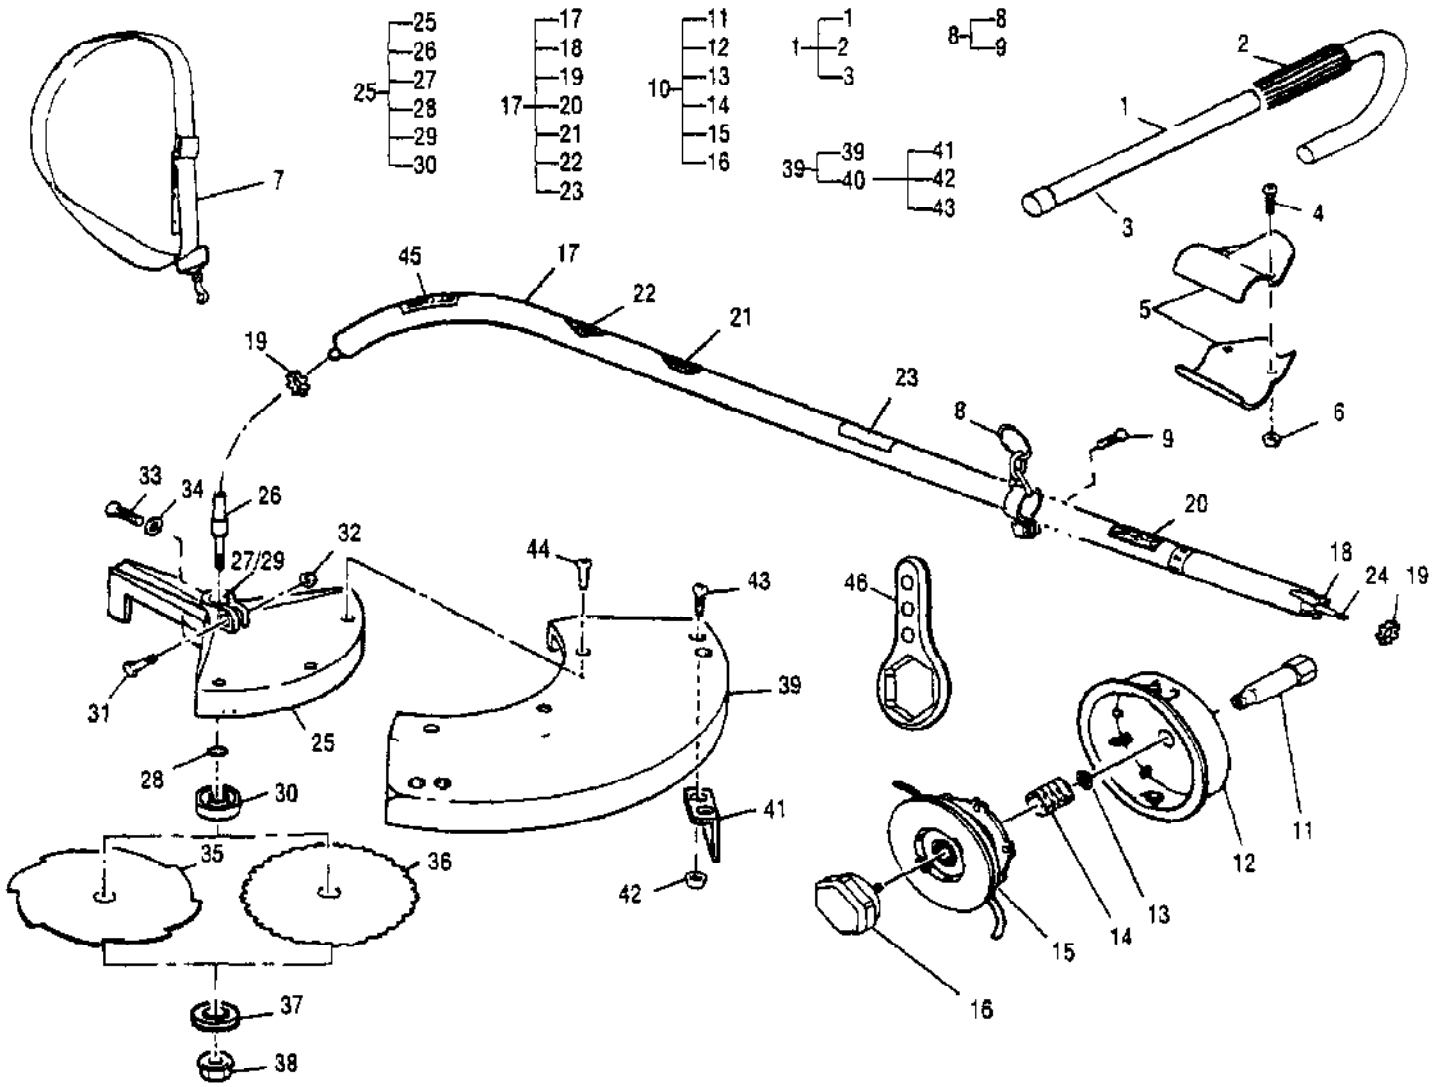

Ref #	Part Number	Qty	Description
1	300541	1	Handle Asy, Barrier
2	322139	1	Grip
3		1	Plug, Tubing Not availalbe seperatly.
4	217935	2	Screw, 10-24 x .50 Tr Torx
5	215337	2	Clamp, Handle
6	218315	2	Nut
7	224083	1	Harness
8	218001	1	Ring, Harness 7/8"
9		1	Screw, M5 x 8 x 17 Phillips
10	225196-02	1	Kit, Stringhead, Medium
11	323681	1	Stud, Right, 3/8-24 Rt
12	300115	1	Housing, Eyelet Asy, Medium
13	111073	1	Ring, Retainer
14	322626	1	Spring
15	300689	1	Kit, Line (0.95") on Spool, Med
16	300736	1	Kit, Knob Asy (Right)
17	300430	1	Housing Asy, Outer, 54 in.
18	322281	1	Sleeve, 7/8 x 45.68
19	223412	2	Clip, Spring Ext
20	219030	1	Decal, Warning
21	223407	1	Decal, Eye/Ear Cover
22	211214	1	Decal, Warning, 15m
23	211215	1	Decal, Thrown Objects
24	301025	1	Drive Asy, w/Clip
25	300388-01	1	Shield Asy, Blade
26	224081	1	Spindle
27	217133	2	Bearing, Ball
28	224158	1	Clip
29	224159	1	Washer, Flat
30	224154-01	1	Collar
31	110568	1	Screw, 12-24 x 1.12 Hx
32	110950	1	Nut, Lock, 12-24
33	215874	1	Screw, M4 x 9.5 Pn Torx
34	217672	1	Washer, Flat M4
35	216513-03	1	Blade, Grass 8-Tooth
36	224455-01	1	Blade, Pro-Style
37	218075	1	Flange, Spindle
38	110594	1	Nut, Lock 3/8-24
38	110594		Blade Nut Torque 140-150
39	300318	1	Shield, Grass
40	300626	1	Kit, Knife
41	224497-01	1	Cutter
42	216682	2	Nut, Lock 10-24 Hex
43	217935	2	Screw, 10-24 x 50 Torx
44	224175	3	Screw, M6 x 15
45	322099	1	Label, Debris Shield Warning
46	322344	1	Wrench, Stringhead