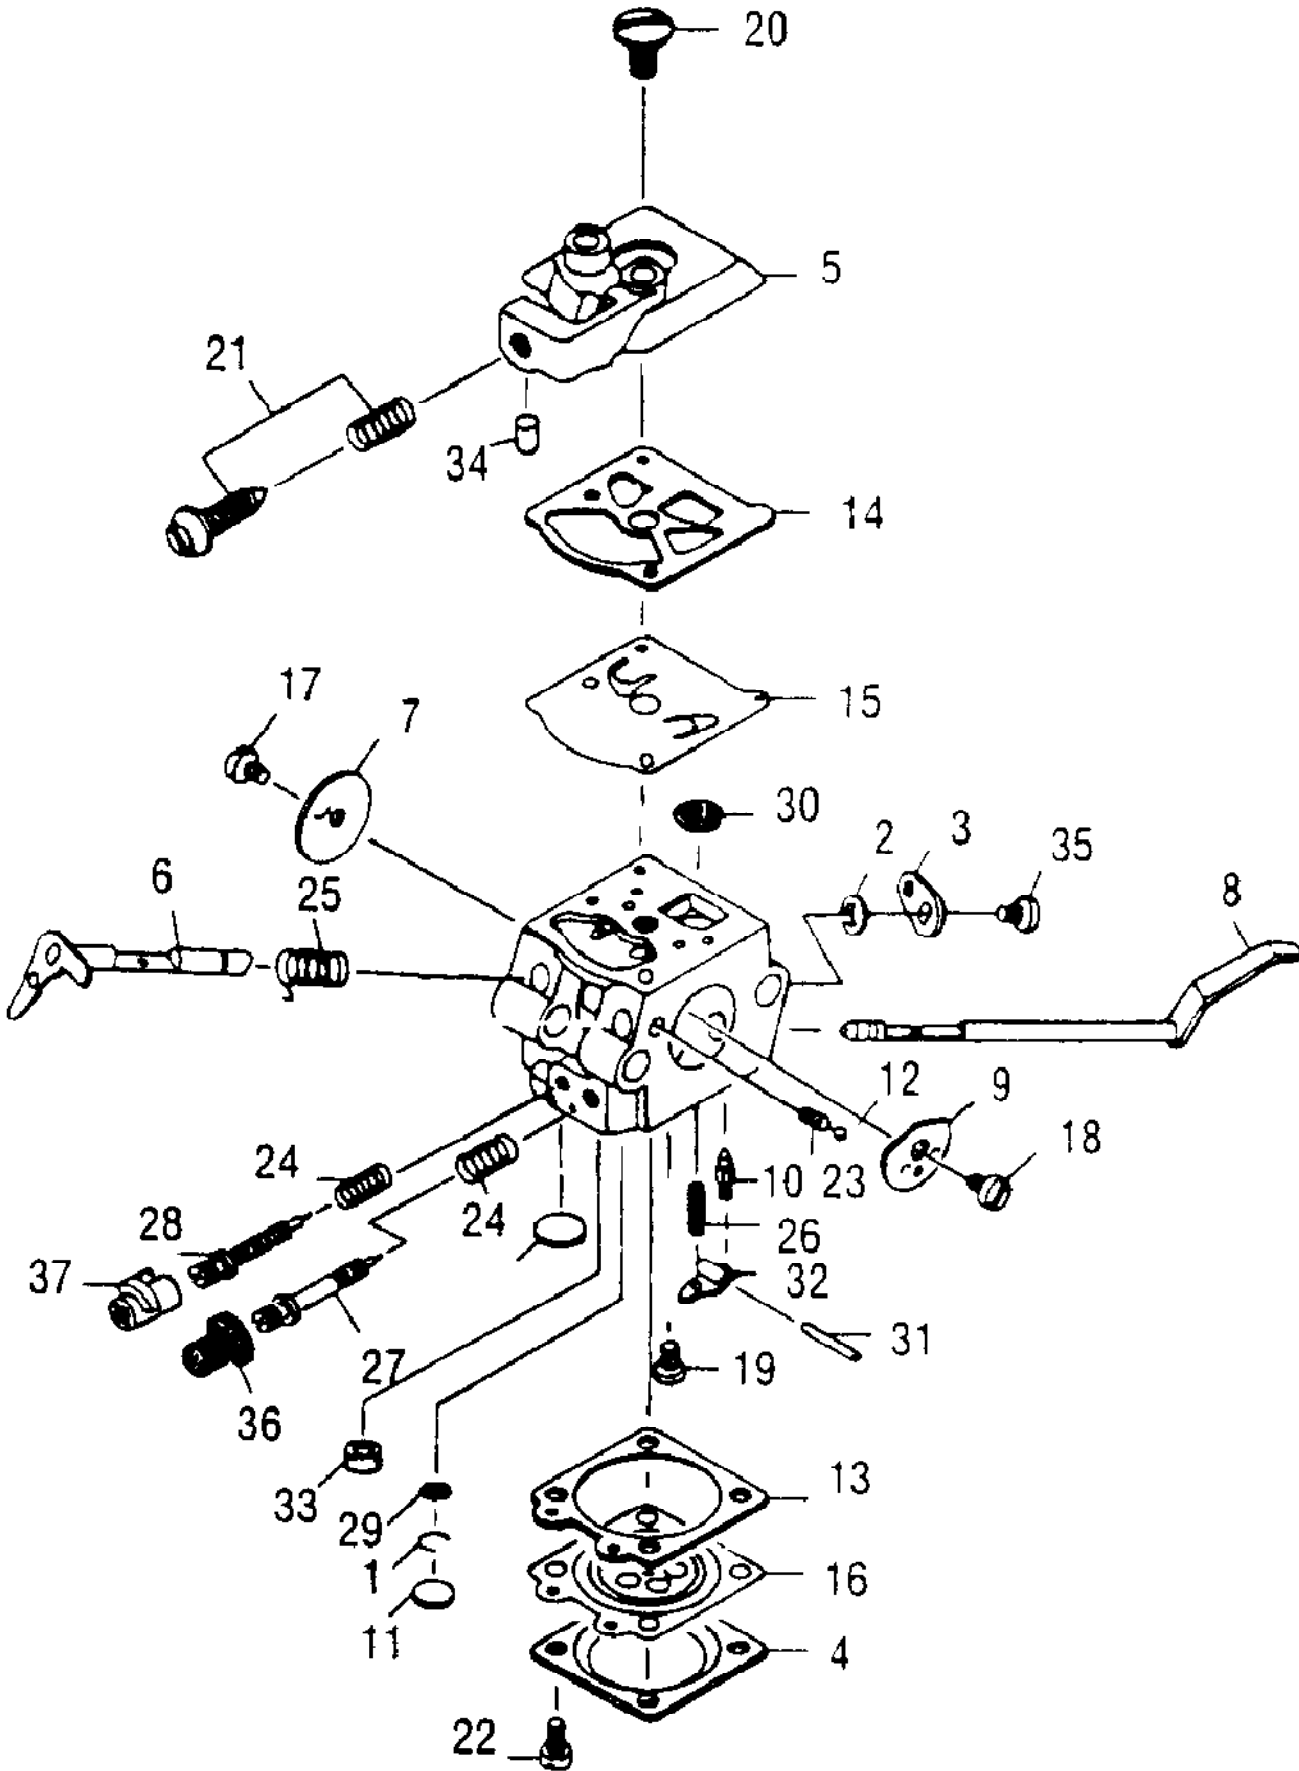

Ref #	Part Number	Qty	Description
	323602-04	1	Carburetor, Walbro WT 434
1		1	Ring, Screen Retainer
2		1	Ring, Shaft Retainer
3		1	Lever, Throttle
4		1	Cover, Metering Lever
5	300072	1	Cover, Fuel Pump
6		1	Shaft Asy, Throttle
7		1	Valve, Throttle
8		1	Shaft Asy, Choke
9		1	Valve, Choke
10		1	Valve, Inlet Needle
11		1	Seat Asy, Check Valve
12		1	Plug, Cup
13		1	Plug, Welch
14		1	Ball, Choke Friction
15		1	Gasket, Metering Diaphragm
16		1	Gasket, Fuel Pump
17		1	Diaphragm, Fuel Pump
18		1	Diaphragm Asy, Metering
19		2	Screw, Valve
20		1	Screw, Metering Lever Pin
21		1	Screw, Pump Cover
22		1	Spring, Idle Adjust Kit
23		4	Screw, Metering Cover
24		1	Spring, Choke Friction
25		1	Spring, Idle Needle
26		1	Spring, High Speed Needle
27		1	Spring, Throttle Return
28		1	Spring, Metering Lever
29		1	Needle, High Speed
30		1	Needle, Low Speed
31		1	Screen, Check Valve
32		1	Screen, Fuel Inlet
33		1	Pin, Metering Lever
34		1	Lever, Metering
35		1	Ring, High Speed
36		1	Washer, High Speed
37	323601	1	Cap, Limiter, High, Black
38	323602	1	Cap, Limiter, Low, White
	324013		Kit, Major Repair A1126WT
	324009		Kit, Gasket/Diaphragm B1110WT
	322363		Kit, Choke Lever 40-999

PN 91424
Tachometer

Ref #	Part Number	Qty	Description
111124	111124		T-27 Torx Dr 3.5 in.
222785	222785		T-25 Torx dr 3.5 in.
217720	217720		Torx Dr Set
323754	323754		Torx Dr Set of 6 Bit Sizes: Tx 10,15,20,25,27,30
323330	323330		Ignition Tester
215432-01	215432-01		Pressure Test Tool
91424	91424		Tachometer