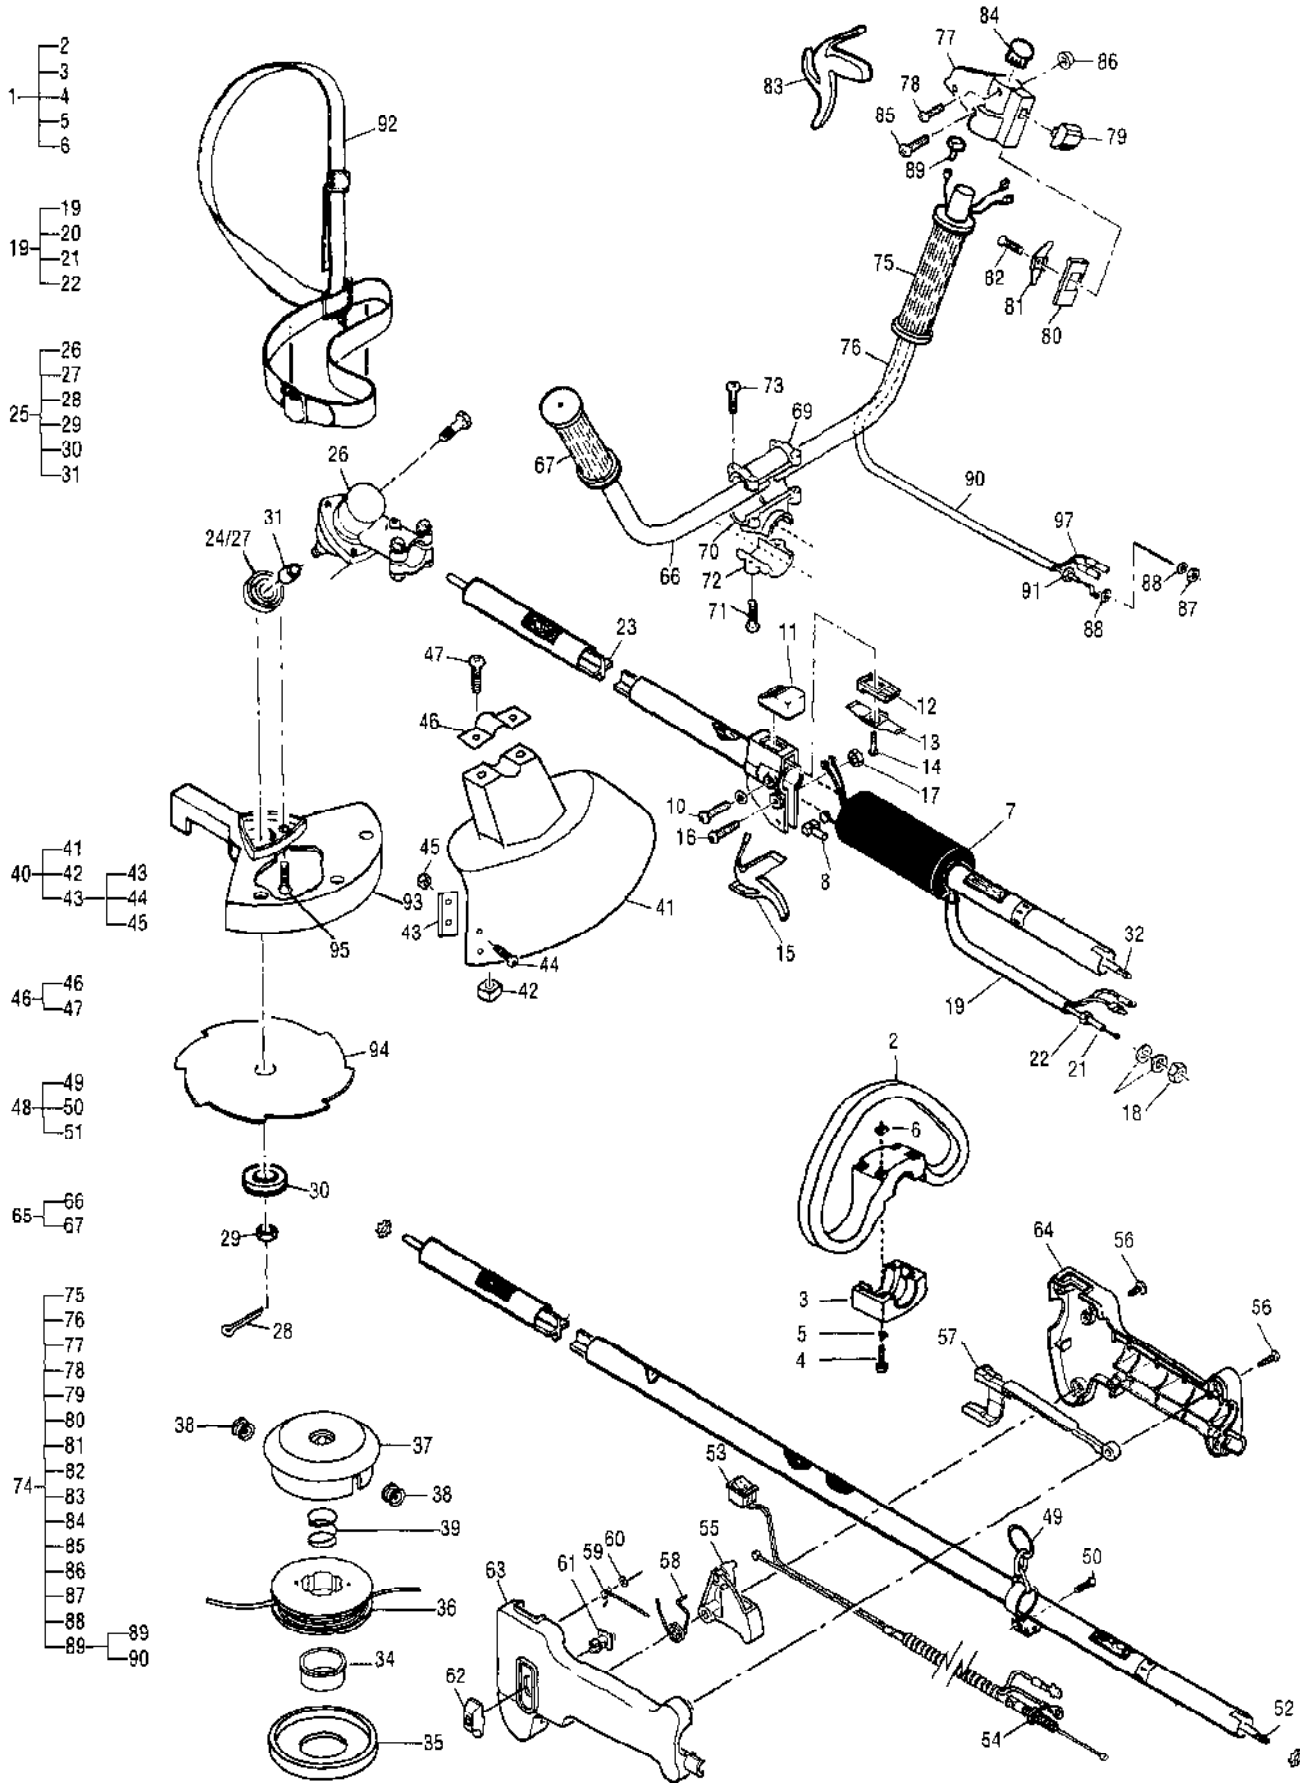

Ref #	Part Number	Qty	Description
1	224977		Kit, Loop Handle
2	227045	1	Handle, Loop (25mm)
3	227046	1	Clamp, Handle (25mm)
4	228320	4	Screw, M6 x .8 x 45
5	236936	4	Washer
6	236642	4	Nut
7	322137	1	Grip, 1"
8	215323	1	Guide
9	222795	1	Housing, Trigger Throttle
10	223200	1	Screw, Self Tapping, 10-16
11	68846	1	Button, Stop Switch
12	215319	1	Base, Stop Switch
13	215320	1	Contact, Switch
14	110706	1	Screw, 8-18 x .5
15	300361	1	Trigger, Throttle
16	216027	1	Screw, M5 x 28.5 Sems
17	217159	1	Nut, Hex M5
18	217403	1	Nut, Hex M6 x 1
19	302686	1	Throttle & Wire Asy
20		2	Wire, Terminal Asy
21		1	Cable, Throttle
22	217403	1	Nut, Hex M6 x 1
23	224090	1	Sleeve, 1" x 52.35
24	225053-01	1	Collar, 1"
25	224457	1	Kit, Gear Housing Asy
26	323396	1	Housing, Gear
27		1	Collar
28	218159	1	Pin, Cotter
29	216751	1	Nut, Hex M10 LH
30	218075-01	1	Flange, Spindle
31	322009-01	1	Sleeve, Spline
32	323820	1	Drive Asy, w/Clips
33	302658	1	Stringhead Asy, L
34		1	Knob
35		1	Cover
36		1	Line-on-Spool
37		1	Housing
38		1	Eyelets
39		1	Spring
40	302787	1	Shield and Blade Asy
41		1	Shield
42		2	Nut
43	302788	1	Blade
44	325169	2	Bolt, M4 x 15
45	325170	2	Nut, M4 x 2
46	325167	1	Clamp
47	111880	2	Bolt, Hex
48	302278	1	Kit, Harness Ring
49		1	Ring
50	217935	1	Screw, Tr 10-24 x .5 Torx
51	218315	1	Nut, 10-24
52	217753	1	Shaft, Drive 1500
53	302680	1	Throttle and Wire Asy
54	217403	1	Nut, Hex M6 x 1
55	227064	1	Trigger