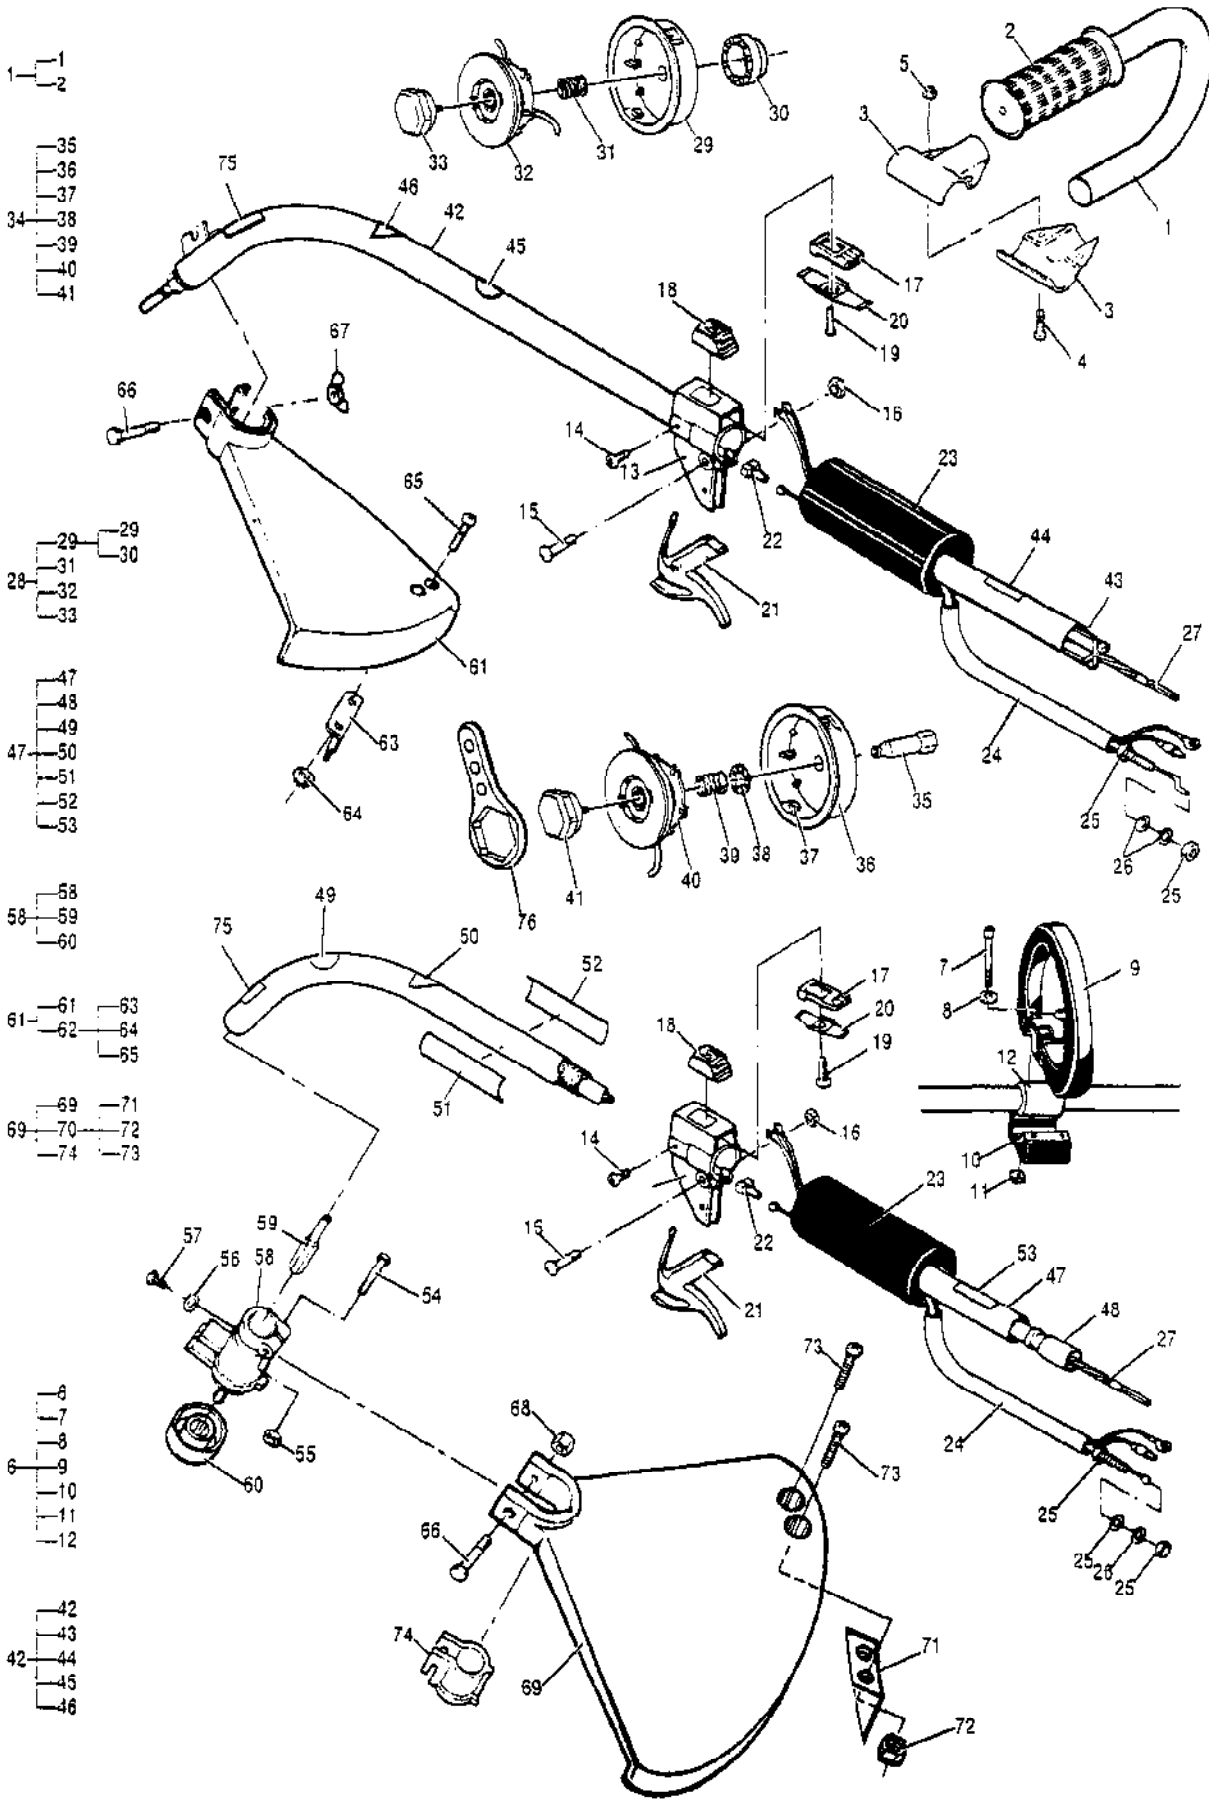

Ref #	Part Number	Qty	Description
1	217554	1	Clutch Assembly
2	223770	2	Spring, Clutch
3	215536	1	Rotor, Clutch
4		2	Shoe Not available separately.
5	224108	1	Fan Housing
6	217477	1	Coupling
7	224117	1	Housing Asy, Fan
8	224108	1	Housing, Fan
9	215534	1	Plate, Thrust
10	218065	1	Drum Asy, Clutch
11		1	Drum, Clutch Not available separately.
12	213187	1	Bearing, Ball
13	213186	1	Ring, Retaining
8	217533	1	Fan Housing
8	218057	1	Fan Housing
9	215534	1	Plate, Thrust
10	218065	1	Drum Asy, Clutch
11		1	Drum, Clutch Not available separately.
12	213187	1	Bearing, Ball
13	213186	1	Ring, Retainer
14	215539	1	Plate, Side
15	216591	1	Washer, Flat M5
15	216591	2	Washer, Flat M5
16	217159	1	Nut, Hex M5
17	217158	1	Screw, Hex M5 x 35
18	219508	4	Screw, Pan M4 x 17 Sems Torx
18	213177	4	Screw, Pan M4.2 x 18.5 Torx
19	300653	1	Kit, Heat Shield
20		1	Bracket Not available separately.
21	219194	2	Screw, Pan 5-20 x 0.438
22	300296	2	Screw, 10-24 x 0.5 Pn Hd Torx
23	216682	2	Nut, Hex Lock 10-24
24			UNKNOWN
25			UNKNOWN
26			UNKNOWN
27			UNKNOWN
28			UNKNOWN