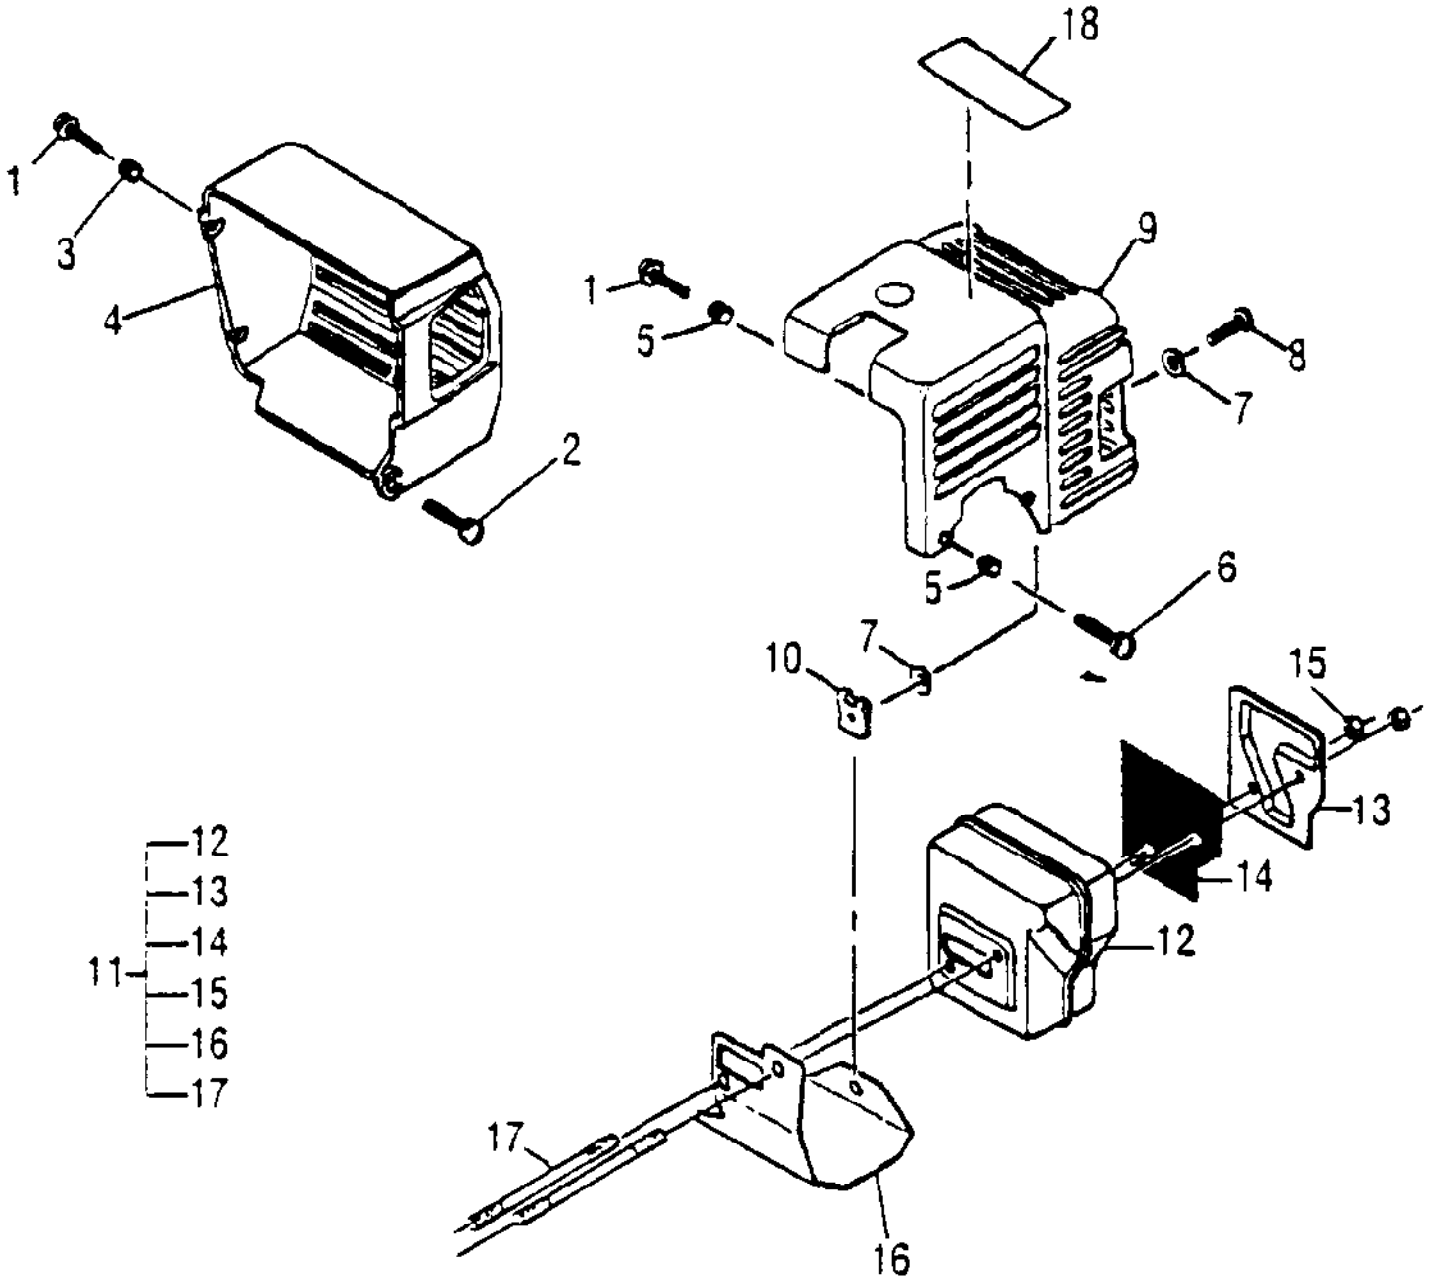

Ref #	Part Number	Qty	Description
1	219508	2	Screw, Pn M4 x 17 Torx Sems
2	217669	1	Screw, Pn M4 x 25 Torx Sems
2	217669	2	Screw, Pn M4 x 25 Torx Sems
3	219079	2	Spacer, Muffler Shield
4	323525	1	Shield, Muffler
5	229121	4	Bushing
6	215874	2	Screw, Pn M4 x 9.5 Torx
6	213178	1	Screw, Pn M5 x 3.5 Sem T
7	68497	2	Washer
8	215874	2	Screw, Pn M4 x 9.5 Torx
8	215874	1	Screw, Pn M4 x 9.5 Torx
9	224351	1	Shield, Muffler
9	323058	1	Shield, Muffler, 25cc, Yellow
10	224350	1	Nut, Speed M4
11	300632-01	1	Kit, Univ Muffler, 25
12	301833-01	1	Universal Muffler
13	322017	1	Plate, Deflector
14	322018	1	Screen, Spark Arrester
15	235642		Muffler Torque 40-50 in/lbs
15	325642	2	Nut, M5
16	323760	1	Shield Muffler Heat
17	222480	2	Stud, Muffler, M5 x 0.8
17	323419	2	Stud, Muffler, 1/4-20
18	223215	1	Starting Instr