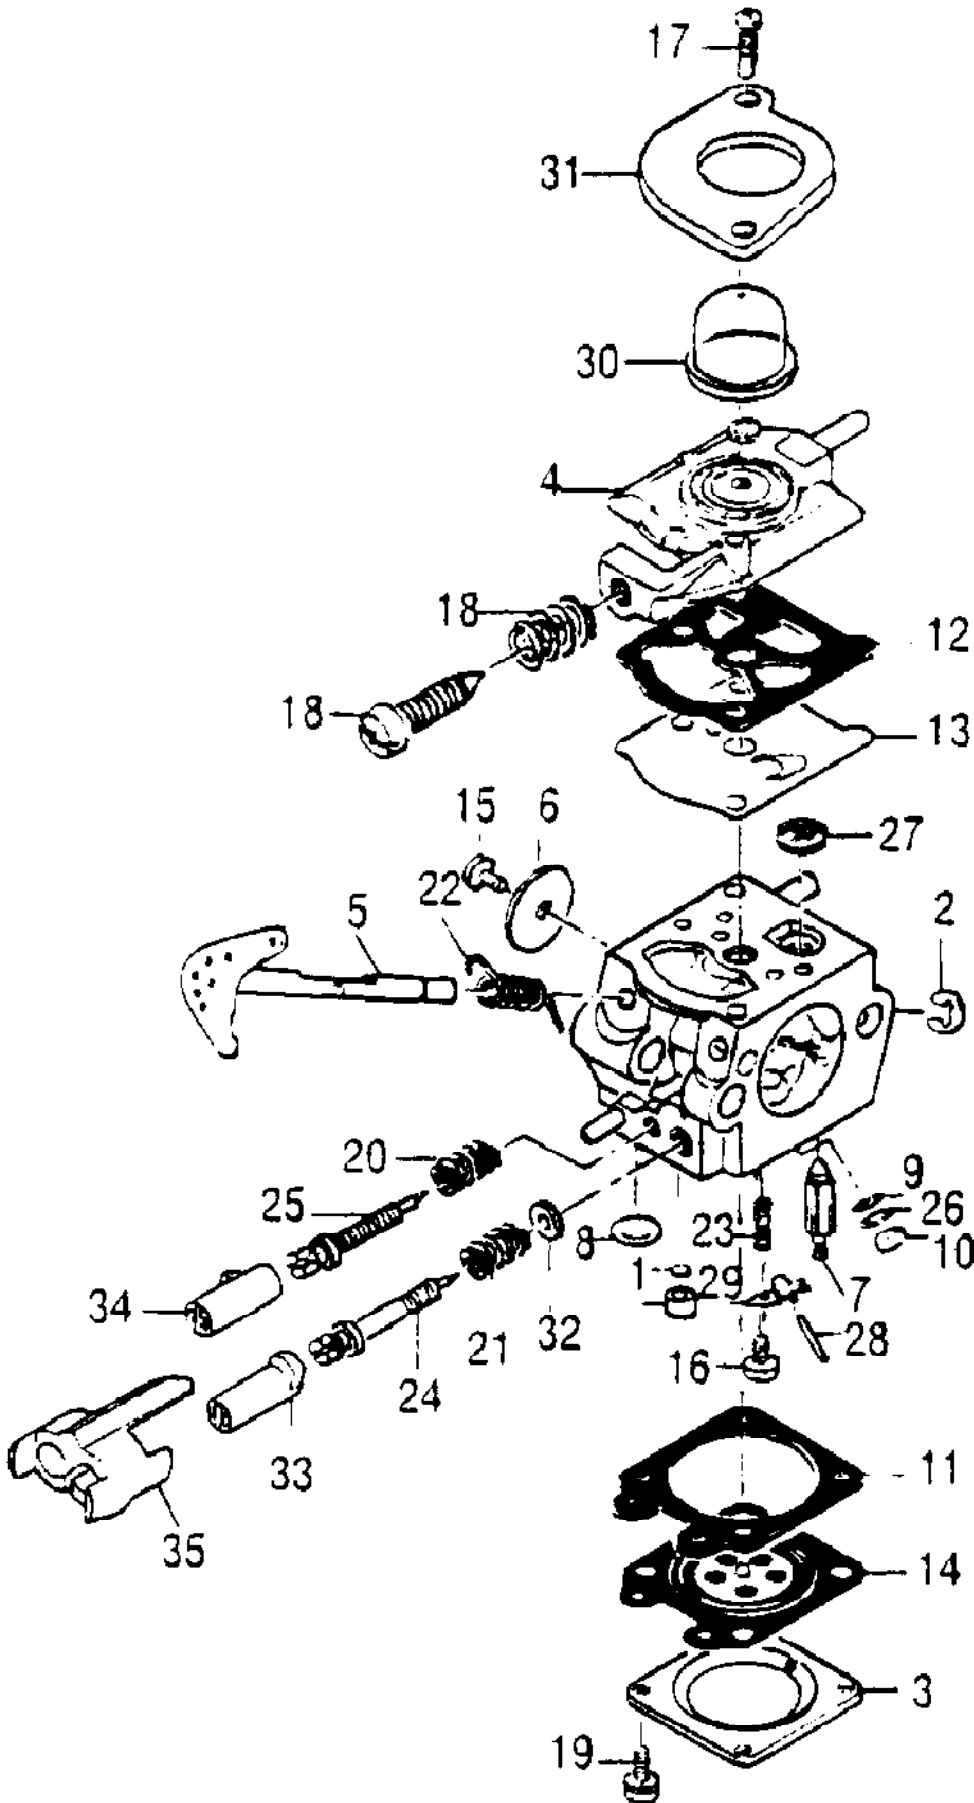

Ref #	Part Number	Qty	Description
	323700-04	1	Carburetor, 2-Stage, with Swivel WT441
1		1	Ring, Screen Retainer Not available separately.
2		1	Ring, Shaft Retainer Not available separately.
3		1	Cover, Metering Lever Not available separately.
4	300072	1	Cover, Fuel Pump
5		1	Shaft Asy. Throttle Not available separately.
6		1	Valve, Throttle Not available separately.
7		1	Valve, Inlet Needle Not available separately.
8		1	Seat Asy, Check Valve Not available separately.
9		1	Plug, Welch Not available separately.
10		1	Plug, Welch Not available separately.
11		1	Gasket, Metering Diaphragm Not available separately.
12		1	Gasket, Fuel Pump Not available separately.
13		1	Diaphragm, Fuel Pump Not available separately.
14		1	Diaphragm Asy, Metering Not available separately.
15		1	Screw, Valve Not available separately.
16		1	Screw, Metering Lever Pin Not available separately.
17		2	Screw, Pump Cover Not available separately.
18		1	Spring, Idle Adjust Kit Not available separately.
19		4	Screw, Metering Cover Not available separately.
20		1	Spring, Idle needle Not available separately.
21		1	Spring, High Speed Needle Not available separately.
22		1	Spring, Throttle Return Not available separately.
23		1	Spring, Metering Lever Not available separately.
24		1	Needle, High Speed Not available separately.
25		1	Needle, Low Speed Not available separately.
26		2	Screen, Check Valve Not available separately.
27		1	Screen, Fuel Inlet Not available separately.
28		1	Pin, Metering Lever Not available separately.
29		1	Lever, Metering
30	225834	1	Primer, Pump Not available separately.
31		1	Cover, Primer Not available separately.
32		1	Washer, High Speed
33	323601	1	Cap, Limiter, High, Slack
34	323602	1	Cap, Limiter, Low, White
35		1	Retainer, Limiter Cap Not available separately.
36		1	Ring, Spring Retaining Not available separately.
37		1	Swivel, Throttle Lever Not available separately.
	324011		Major Repair Kit
	324009		Gasket/Diaphragm Kit