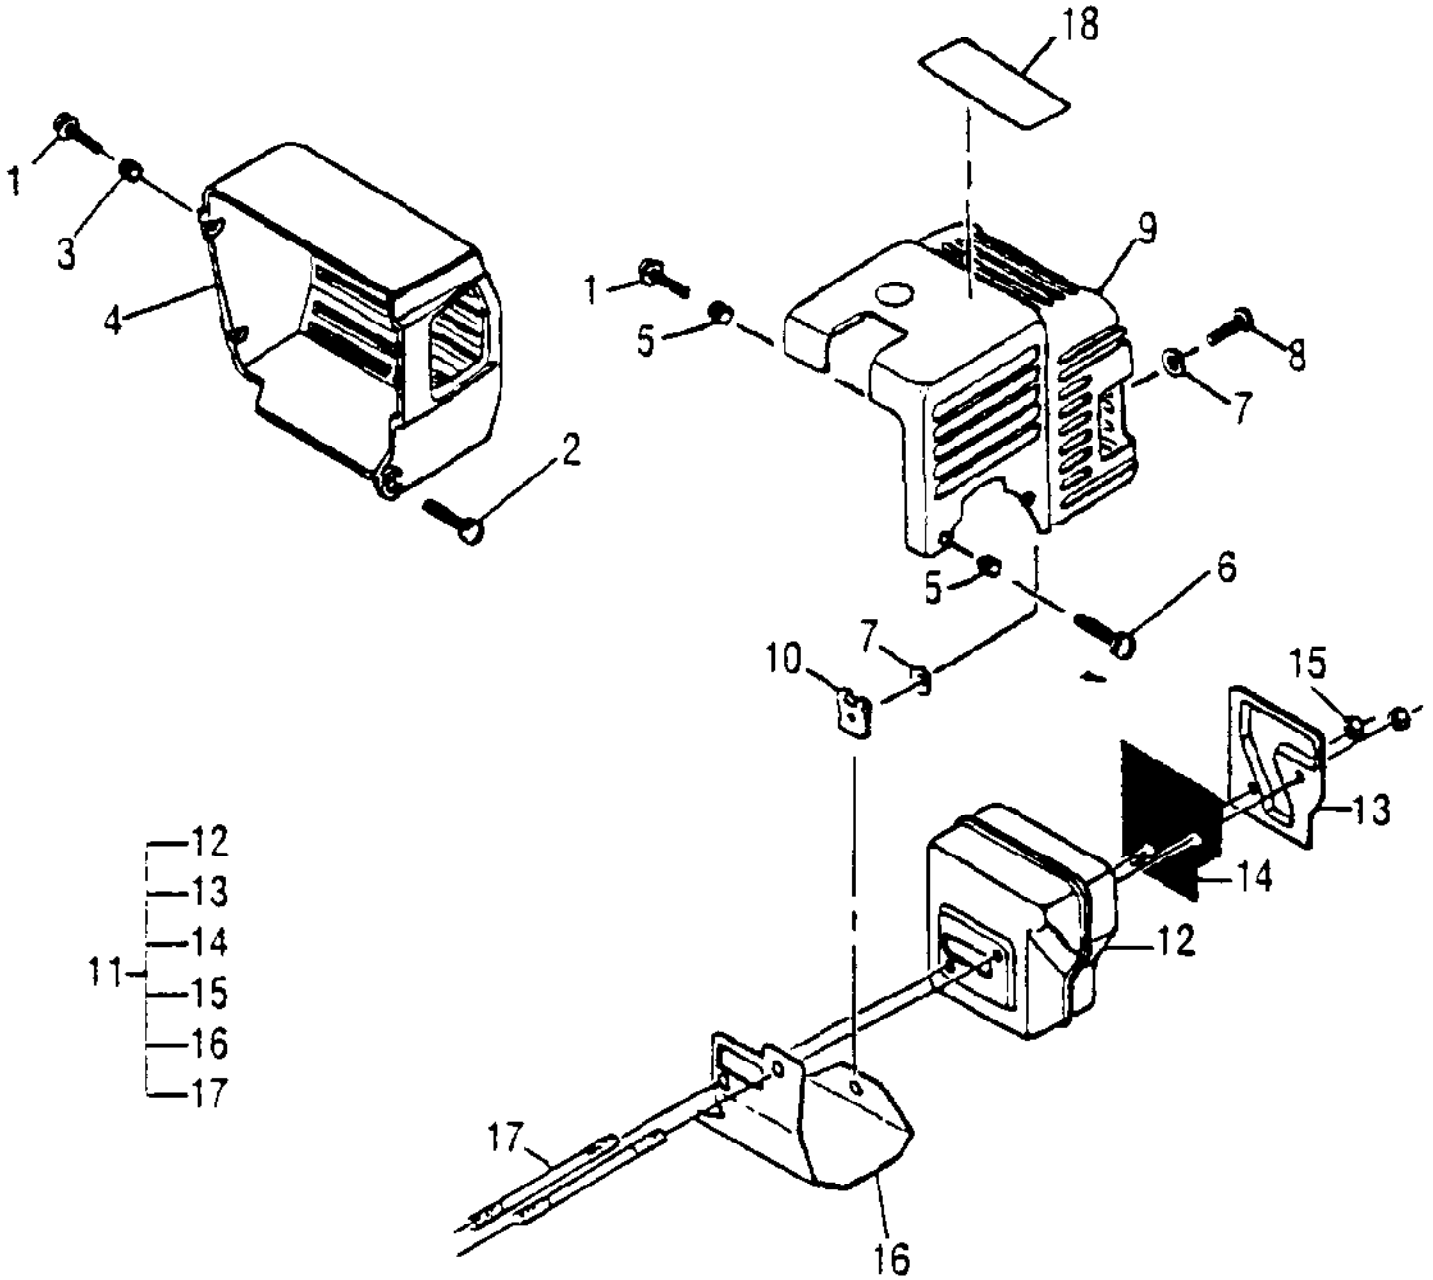

Ref #	Part Number	Qty	Description
1	219508	2	Screw, Pn M4 x 17 Torx Sems
2	217669	1	Screw, Pn M4 x 25 Torx Sems
2	217669	2	Screw, Pn M4 x 25 Torx Sems
3	219079	2	Spacer, Muffler Shield
4	323525	1	Shield, Muffler
5	229121	4	Bushing
6	215874	2	Screw, Pn M4 x 9.5 Torx
6	213178	1	Screw, Pn M5 x 3.5 Sem T
7	68497	2	Washer
8	215874	2	Screw, Pn M4 x 9.5 Torx
8	215874	1	Screw, Pn M4 x 9.5 Torx
9	224351	1	Shield, Muffler
9	323058	1	Shield, Muffler, 25cc, Yellow
10	224350	1	Nut, Speed M4
11	300632-01	1	Kit, Univ Muffler, 25
12	301833-01	1	Universal Muffler
13	322017	1	Plate, Deflector
14	322018	1	Screen, Spark Arrester
15	235642		Muffler Torque 40-50 in/lbs
15	325642	2	Nut, M5
16	323760	1	Shield Muffler Heat
17	222480	2	Stud, Muffler, M5 x 0.8
17	323419	2	Stud, Muffler, 1/4-20
18	223215	1	Starting Instr