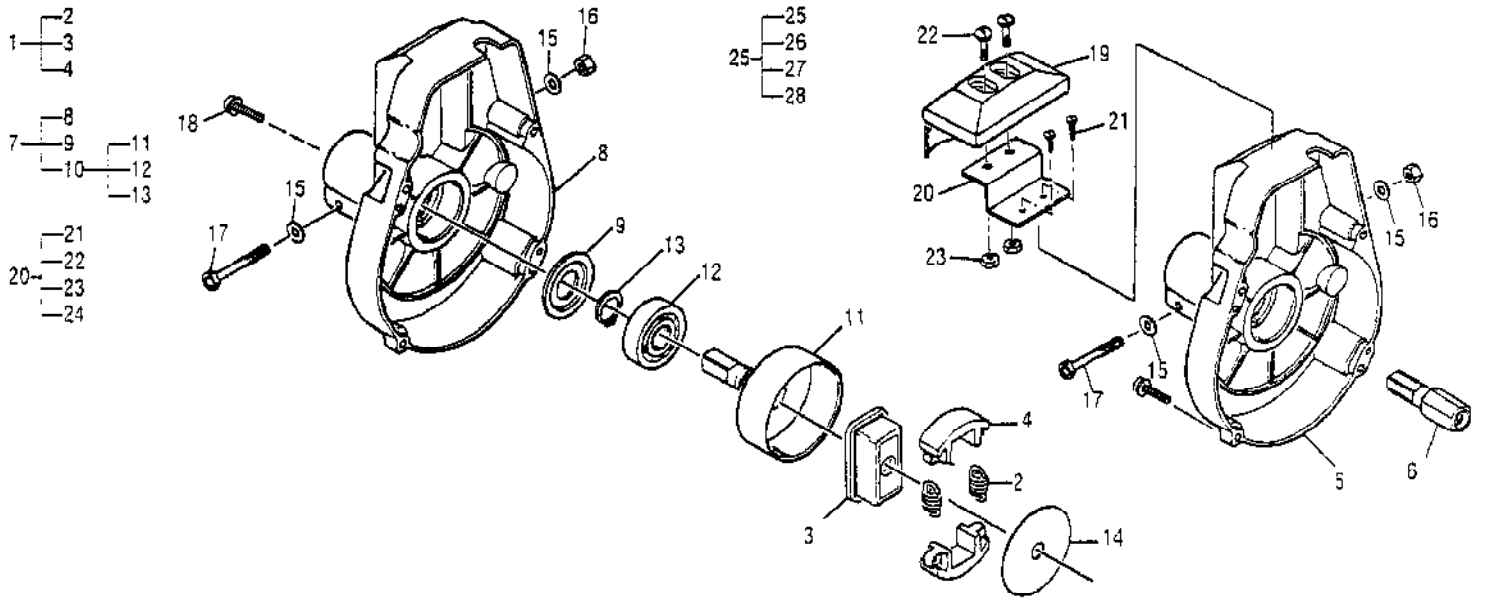

Ref #	Part Number	Qty	Description
1	217554	1	Clutch Assembly
2	223770	2	Spring, Clutch
3	215536	1	Rotor, Clutch
4		2	Shoe Not available separately.
5	224108	1	Fan Housing
6	217477	1	Coupling
7	224117	1	Housing Asy, Fan
8	224108	1	Housing, Fan
9	215534	1	Plate, Thrust
10	218065	1	Drum Asy, Clutch
11		1	Drum, Clutch Not available separately.
12	213187	1	Bearing, Ball
13	213186	1	Ring, Retaining
8	217533	1	Fan Housing
8	218057	1	Fan Housing
9	215534	1	Plate, Thrust
10	218065	1	Drum Asy, Clutch
11		1	Drum, Clutch Not available separately.
12	213187	1	Bearing, Ball
13	213186	1	Ring, Retainer
14	215539	1	Plate, Side
15	216591	1	Washer, Flat M5
15	216591	2	Washer, Flat M5
16	217159	1	Nut, Hex M5
17	217158	1	Screw, Hex M5 x 35
18	219508	4	Screw, Pan M4 x 17 Sems Torx
18	213177	4	Screw, Pan M4.2 x 18.5 Torx
19	300653	1	Kit, Heat Shield
20		1	Bracket Not available separately.
21	219194	2	Screw, Pan 5-20 x 0.438
22	300296	2	Screw, 10-24 x 0.5 Pn Hd Torx
23	216682	2	Nut, Hex Lock 10-24
24			UNKNOWN
25			UNKNOWN
26			UNKNOWN
27			UNKNOWN
28			UNKNOWN