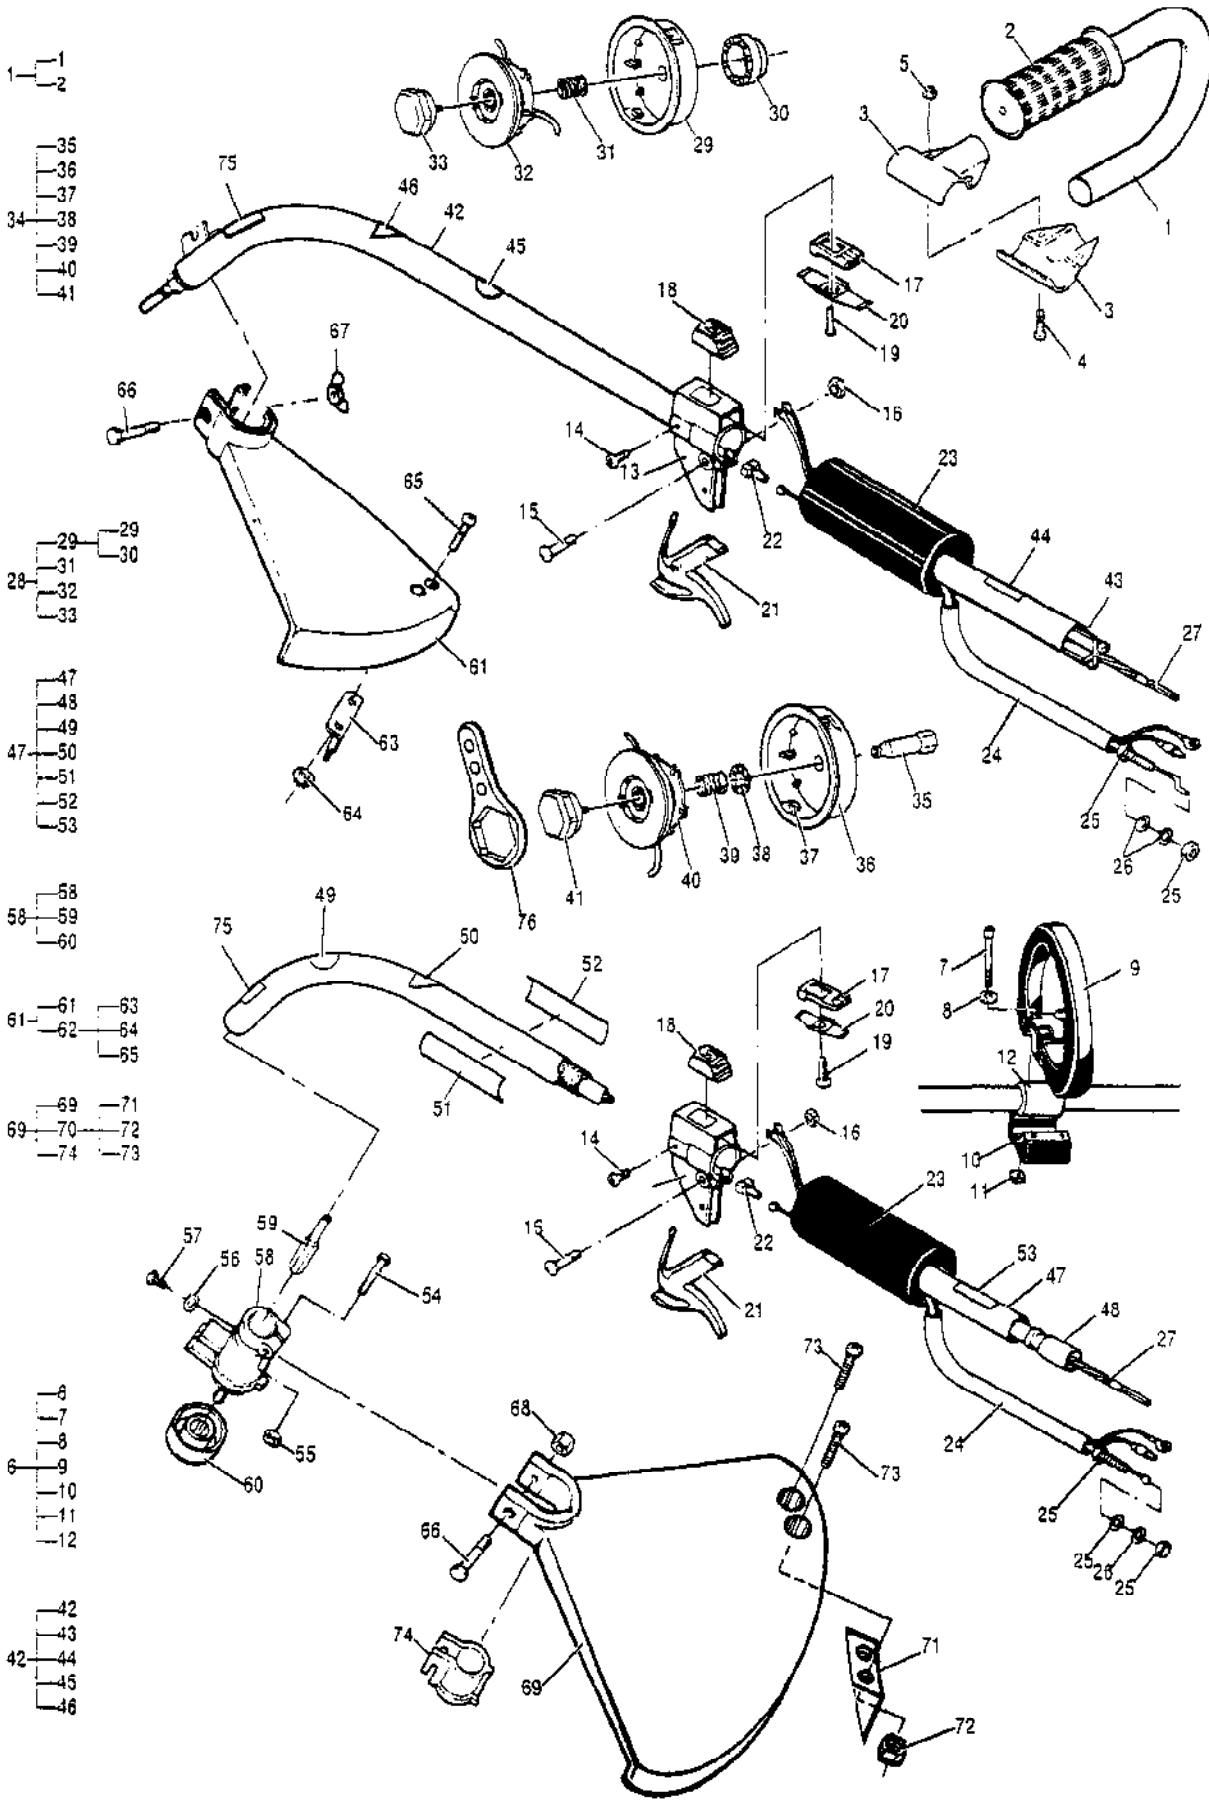

Ref #	Part Number	Qty	Description
1	217856	1	J-Handle/Grip Assembly
2	94212	1	Grip, Handle
3	215337	2	Clamp, Handle
4	217935	2	Screw, Tr 10-24 x .5 Torx
5	218315	2	Nut, 10-24
6	224977	1	Kit, Loop Handle
7	228320	4	Screw, M6 x 0.8 x 45
8	236936	4	Washer
9	227045	1	Loop Handle, 25mm
10	227046	1	Clamp, Handle, 25mm
11	236642	4	Nut
12	224127	1	Spacer, Handle
13	222794	1	Housing, Trigger Throttle
14	223200	1	Screw, Self-tapping 10-16
15	216027	1	Screw, Pn M5 x 28.5 Sems
16	217159	1	Nut, Hex M5
17	215319	1	Base, Stop Switch
18	68846	1	Button, Stop Switch
19	110706	1	Screw, Pn 8-18 x .5 S/T H
20	215320	1	Contact, Switch
21	300361	1	Trigger, Throttle
22	215323	1	Guide
23	322141	1	Grip, 7/8 inch
24	224150	1	Harness, Wiring
24	215306	1	Harness, Wiring
25	217403	2	Nut, Hex M6 x 1.0
26	216596	2	Washer, Flat M6
27	301024	1	Drive Asy w/Clip, 48
27	302164	1	Drive Asy w/Clip, 48
27	215324	1	Shaft, Flex
27	322023	1	Shaft, Flex
28	300651	1	Kit, Stringhead, Small
29	322025	1	Housing/Eyelet Asy w/Collar
30	224998	1	Collar
31	322626	1	Spring, McC St/Head
32	300688	1	Kit, Line on Spool, M-SM
33	300736	1	Kit, Knob Asy, Right
34	225196-02	1	Stringhead Asy, Right, Alum
35	323681	1	Stud, 3/8-24, Right, Steel
36	300115	1	Housing/Eyelet Asy, M
37		2	Eyelets Not available separately.
38	111073	1	Ring, Retainer
39	322626	1	Spring, ST Head
40	300689	1	Kit, Line on Spool, M-MR
41	300736	1	Kit, Knob Asy, Right
42	300428	1	Housing Asy, Outer
43	217366	1	Sleeve
44	218295	1	Decal, Warning
45	223407	1	Decal, Ear/Eye Cover
46	211214	1	Decal, Warning 15m
47	216912	1	Housing Asy, Outer
48	217366	1	Sleeve
49	223407	1	Decal, Ear/Eye Cover
50	211214	1	Decal, Warning, 15m
51	211215	1	Decal, Thrown Objects