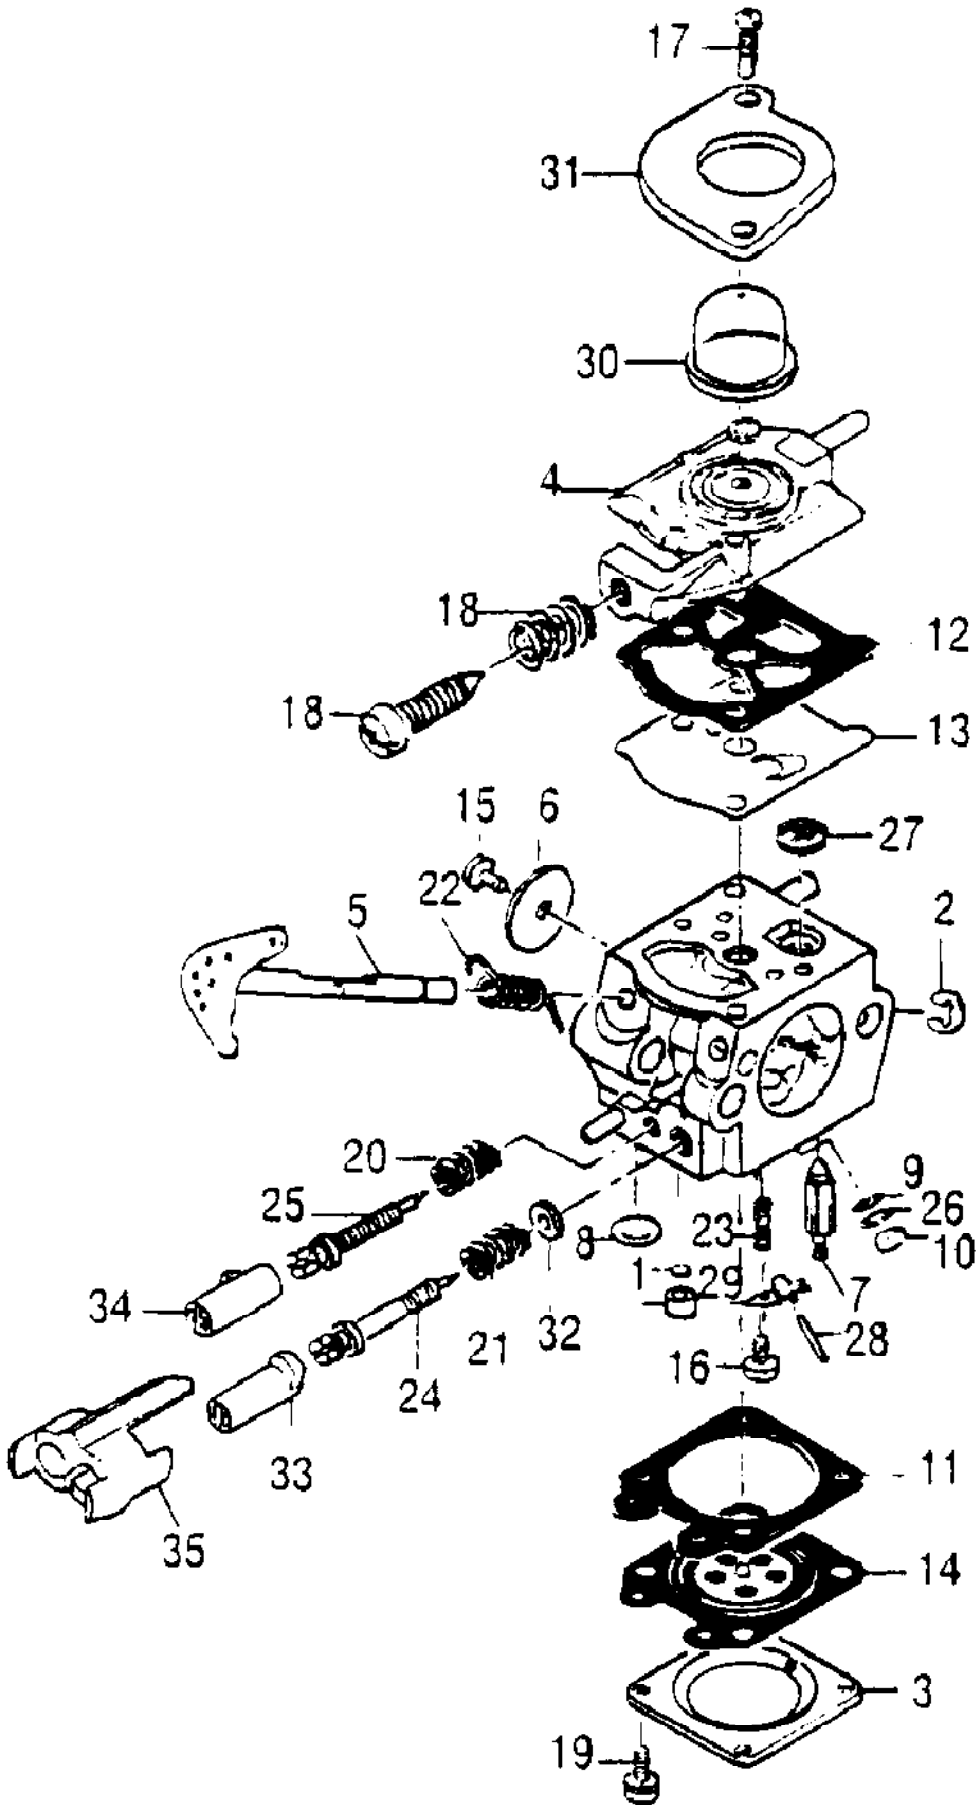

Ref #	Part Number	Qty	Description
	323700-04	1	Carburetor, 2-Stage, with Swivel WT441
1		1	Ring, Screen Retainer Not available separately.
2		1	Ring, Shaft Retainer Not available separately.
3		1	Cover, Metering Lever Not available separately.
4	300072	1	Cover, Fuel Pump
5		1	Shaft Asy. Throttle Not available separately.
6		1	Valve, Throttle Not available separately.
7		1	Valve, Inlet Needle Not available separately.
8		1	Seat Asy, Check Valve Not available separately.
9		1	Plug, Welch Not available separately.
10		1	Plug, Welch Not available separately.
11		1	Gasket, Metering Diaphragm Not available separately.
12		1	Gasket, Fuel Pump Not available separately.
13		1	Diaphragm, Fuel Pump Not available separately.
14		1	Diaphragm Asy, Metering Not available separately.
15		1	Screw, Valve Not available separately.
16		1	Screw, Metering Lever Pin Not available separately.
17		2	Screw, Pump Cover Not available separately.
18		1	Spring, Idle Adjust Kit Not available separately.
19		4	Screw, Metering Cover Not available separately.
20		1	Spring, Idle needle Not available separately.
21		1	Spring, High Speed Needle Not available separately.
22		1	Spring, Throttle Return Not available separately.
23		1	Spring, Metering Lever Not available separately.
24		1	Needle, High Speed Not available separately.
25		1	Needle, Low Speed Not available separately.
26		2	Screen, Check Valve Not available separately.
27		1	Screen, Fuel Inlet Not available separately.
28		1	Pin, Metering Lever Not available separately.
29		1	Lever, Metering
30	225834	1	Primer, Pump Not available separately.
31		1	Cover, Primer Not available separately.
32		1	Washer, High Speed
33	323601	1	Cap, Limiter, High, Slack
34	323602	1	Cap, Limiter, Low, White
35		1	Retainer, Limiter Cap Not available separately.
36		1	Ring, Spring Retaining Not available separately.
37		1	Swivel, Throttle Lever Not available separately.
	324011		Major Repair Kit
	324009		Gasket/Diaphragm Kit